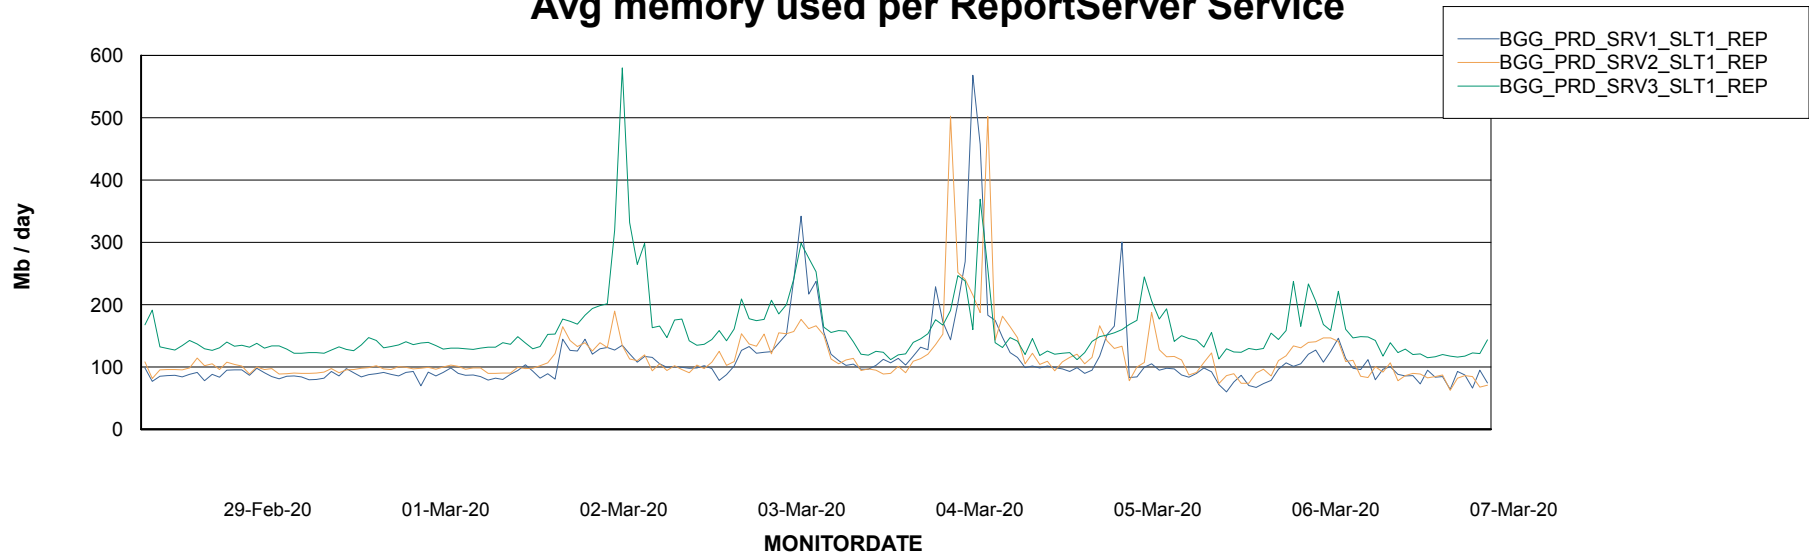

Avg memory used per ABS Server Service

Avg users per day per ABS server

Weekly SLA Customer Report

Customer BGG_Production
Database ID 58

ABSSolute Application ReportServer Services

Avg memory used per ReportServer Service