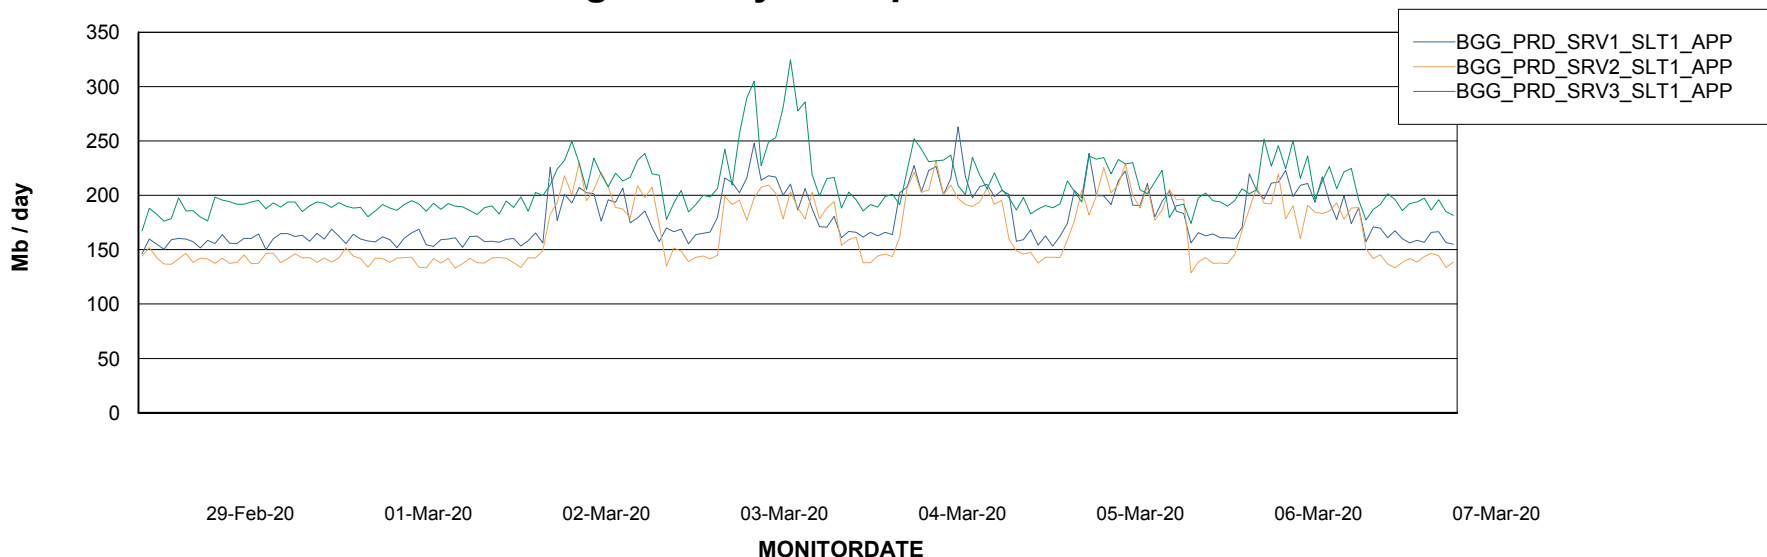

BI Status and last ETL error for BGGDB_BI

	Sun 1/3/2020	Mon 2/3/2020	Tue 3/3/2020	Wed 4/3/2020	Thu 5/3/2020	Fri 6/3/2020	Sat 7/3/2020
ABS DataWarehouse ETL Health	OK	OK	OK	OK	OK	OK	OK
ABS DWHStaging ETL Health	OK	OK	OK	OK	OK	OK	OK

Weekly SLA Customer Report

Customer BGG_Production
Database ID 58

Standby Database Health BGG_Production

Recovery lag for last 7 days

Weekly SLA Customer Report

Customer BGG_Production
Database ID 58

ABSSolute Application Server Services

Avg memory used per ABS Server Service

Avg users per day per ABS server

Weekly SLA Customer Report

Customer BGG_Production
Database ID 58

ABSSolute Application ReportServer Services

Avg memory used per ReportServer Service