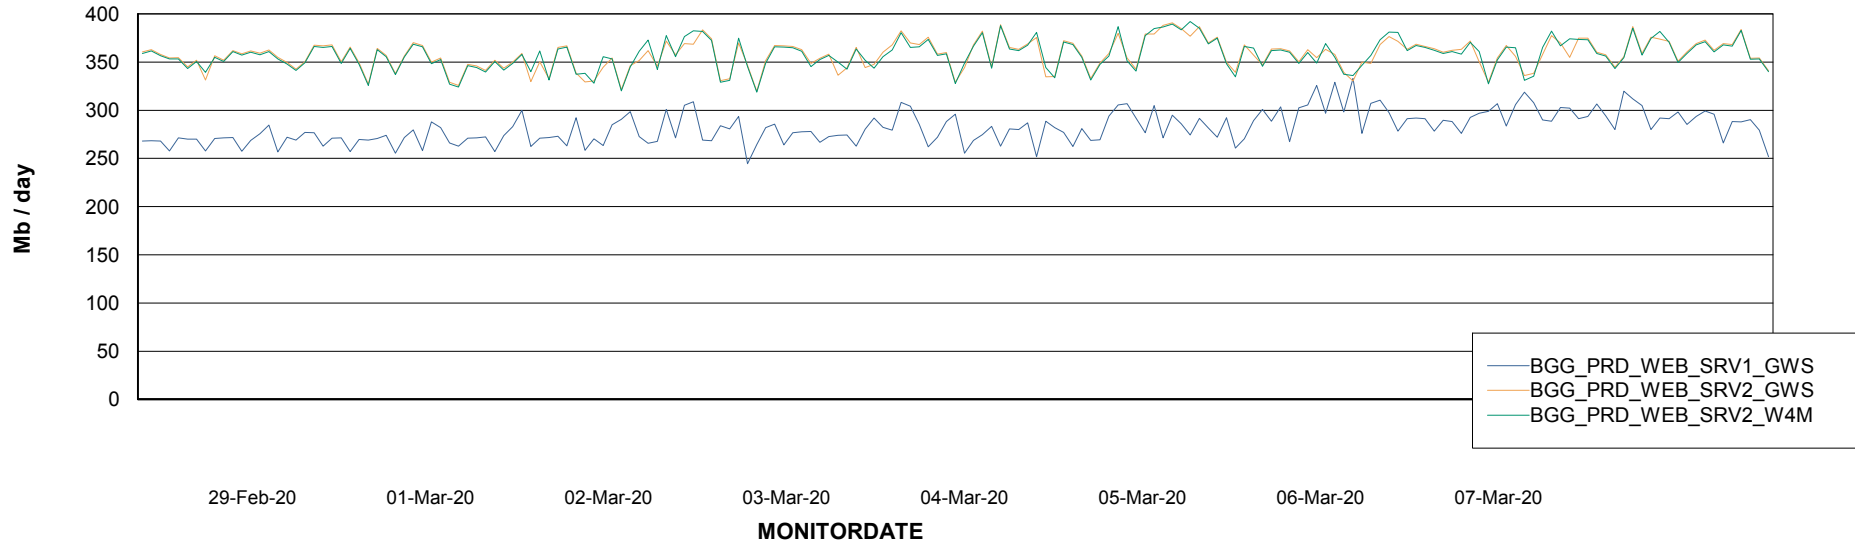

ABSolute Web Component Services

Avg memory used per ABS Web component