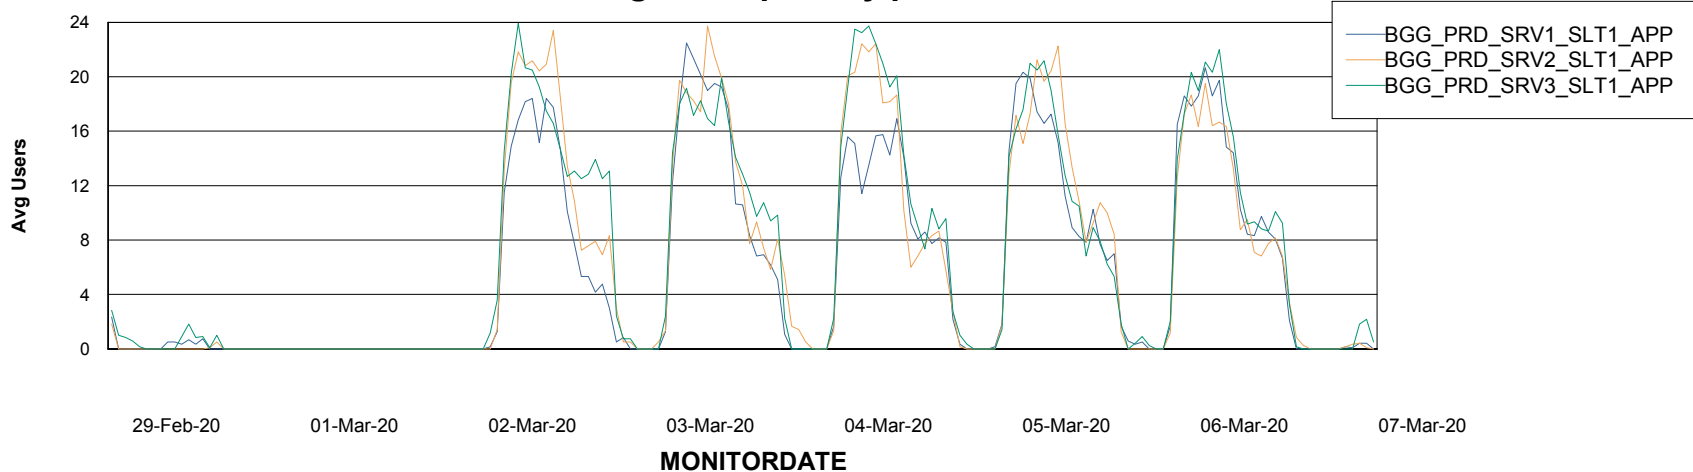

BI Status and last ETL error for BGGDB_BI

	Sun 1/3/2020	Mon 2/3/2020	Tue 3/3/2020	Wed 4/3/2020	Thu 5/3/2020	Fri 6/3/2020	Sat 7/3/2020
ABS DataWarehouse ETL Health	OK	OK	OK	OK	OK	OK	OK
ABS DWHStaging ETL Health	OK	OK	OK	OK	OK	OK	OK

Weekly SLA Customer Report

Customer BGG_Production
Database ID 58

Standby Database Health BGG_Production

Recovery lag for last 7 days

Weekly SLA Customer Report

Customer BGG_Production
Database ID 58

ABSSolute Application Server Services

Avg memory used per ABS Server Service

Avg users per day per ABS server

Weekly SLA Customer Report

Customer BGG_Production
Database ID 58

ABSSolute Application ReportServer Services

Avg memory used per ReportServer Service