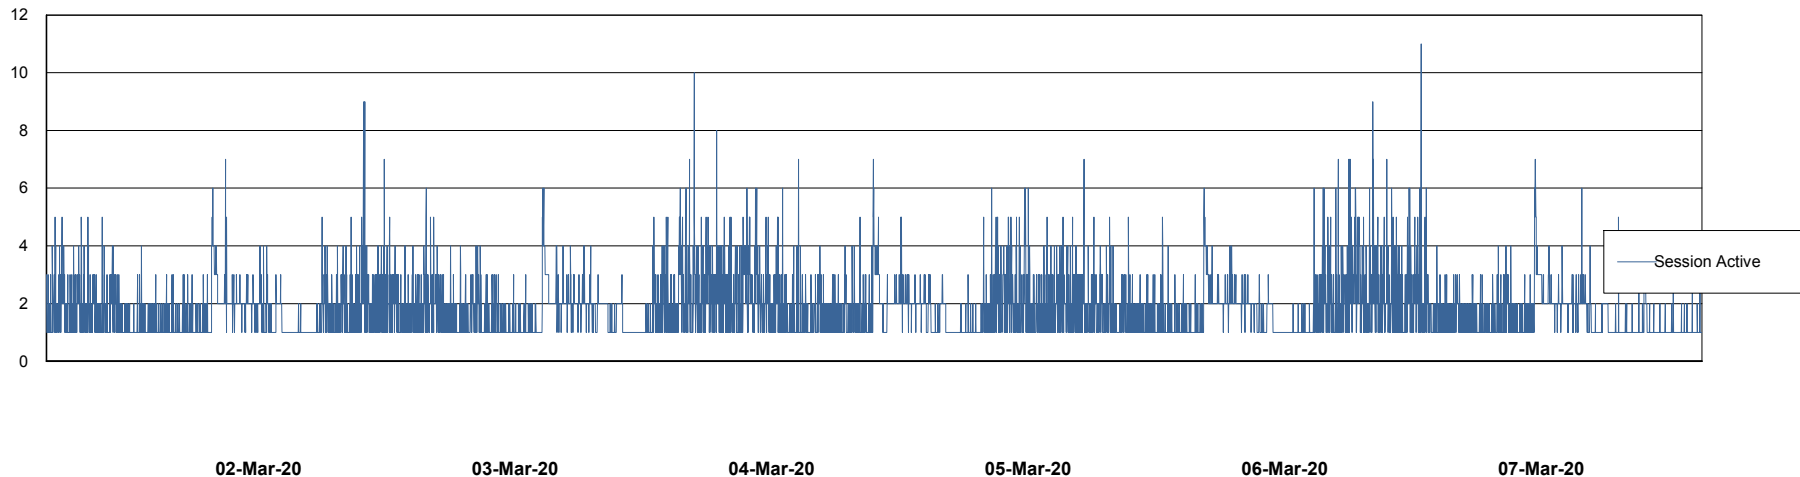

Weekly SLA Customer Report

Customer BGG_Production
Database ID 58

Database Performance BGGDB_BI

Weekly SLA Customer Report

Customer BGG_Production
Database ID 58

Database Performance BGGDB_Production

Weekly SLA Customer Report

Customer BGG_Production
Database ID 58

Database Performance BGGDB_Standby

Weekly SLA Customer Report

Customer BGG_Production
Database ID 58

DATABASE SIZE BGGDB_BI

Database growth over last month

DATABASE SIZE BGGDB_Production