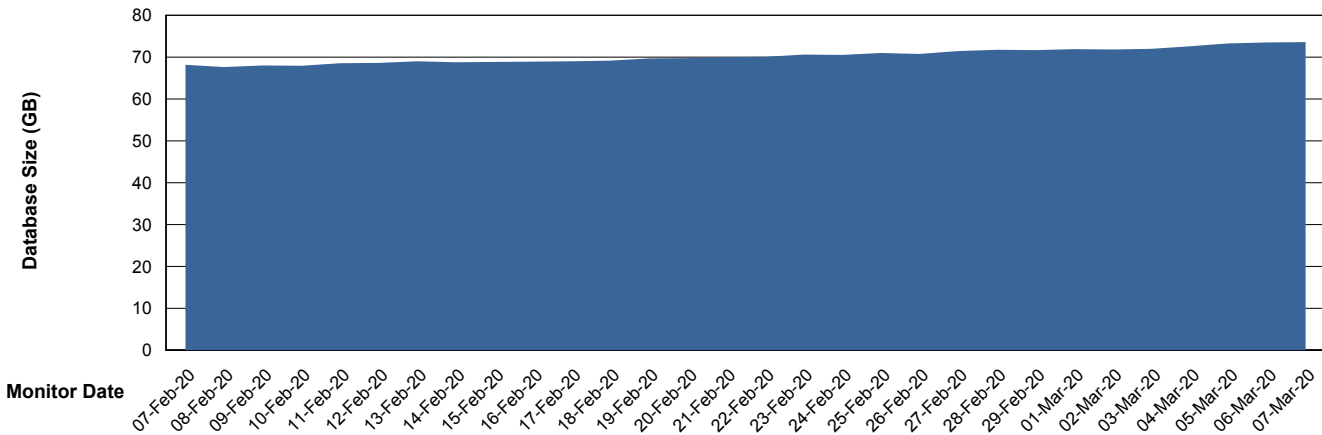

Customer BGG_Production
Database ID 58

Database Performance BGGDB_Standby

Weekly SLA Customer Report

Customer BGG_Production
Database ID 58

DATABASE SIZE BGGDB_BI

Database growth over last month

DATABASE SIZE BGGDB_Production

Database growth over last month

Weekly SLA Customer Report

Customer BGG_Production
Database ID 58

Database Tablespace		BGGDB_BI		
Date	Tablespace Name	Filesize (Gb)	Usedsize (Gb)	Percentage free
07-Mar-20	ABSDATA	42	35	17
	INDX	48	37	23
06-Mar-20	ABSDATA	42	35	17
	INDX	48	37	23
05-Mar-20	ABSDATA	42	35	17
	INDX	48	37	23
04-Mar-20	ABSDATA	42	34	19
	INDX	48	37	23
03-Mar-20	ABSDATA	42	34	19
	INDX	48	37	23
02-Mar-20	ABSDATA	42	34	19
	INDX	48	36	25
01-Mar-20	ABSDATA	42	34	19
	INDX	48	36	25