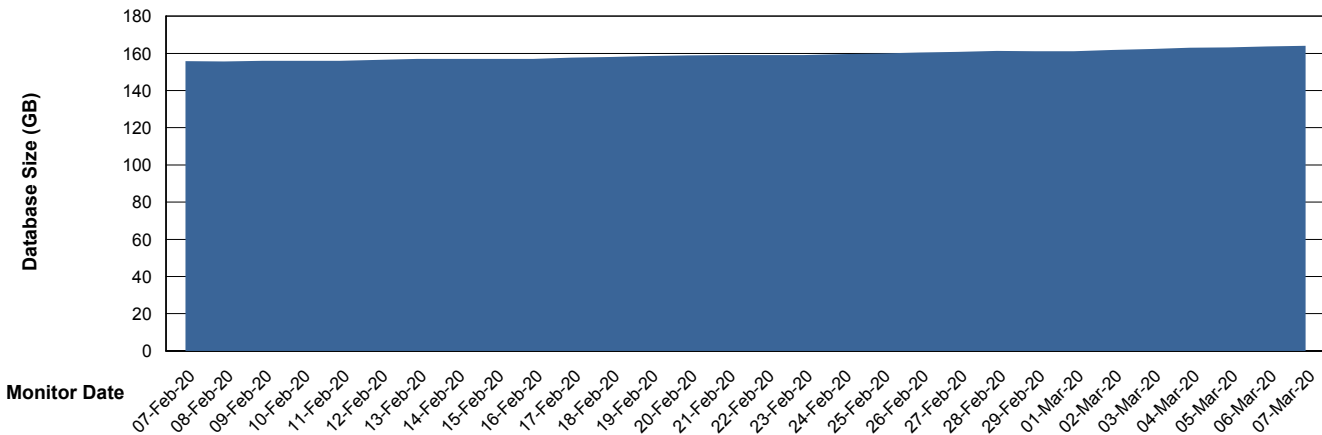

Customer BGG_Production
Database ID 58

Database Performance BGGDB_Standby

Weekly SLA Customer Report

Customer BGG_Production
Database ID 58

DATABASE SIZE BGGDB_BI

Database growth over last month

DATABASE SIZE BGGDB_Production

Database growth over last month

Weekly SLA Customer Report

Customer BGG_Production
Database ID 58

Database Tablespace		BGGDB_BI		
Date	Tablespace Name	Filesize (Gb)	Usedsize (Gb)	Percentage free
07-Mar-20	ABSDATA	42	35	17
	INDX	48	37	23
06-Mar-20	ABSDATA	42	35	17
	INDX	48	37	23
05-Mar-20	ABSDATA	42	35	17
	INDX	48	37	23
04-Mar-20	ABSDATA	42	34	19
	INDX	48	37	23
03-Mar-20	ABSDATA	42	34	19
	INDX	48	37	23
02-Mar-20	ABSDATA	42	34	19
	INDX	48	36	25
01-Mar-20	ABSDATA	42	34	19
	INDX	48	36	25