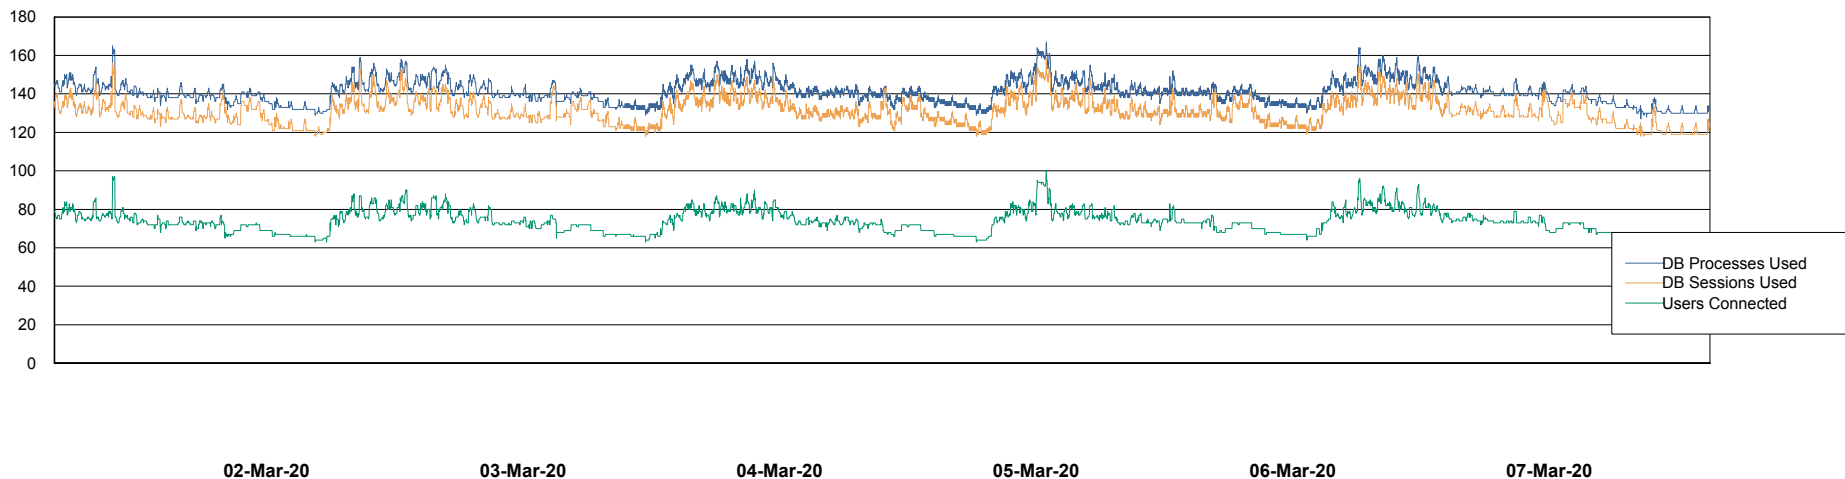

Weekly SLA Customer Report

Customer BGG_Production
Database ID 58

Database Performance BGGDB_BI

Weekly SLA Customer Report

Customer BGG_Production
Database ID 58

Database Performance BGGDB_Production

Weekly SLA Customer Report