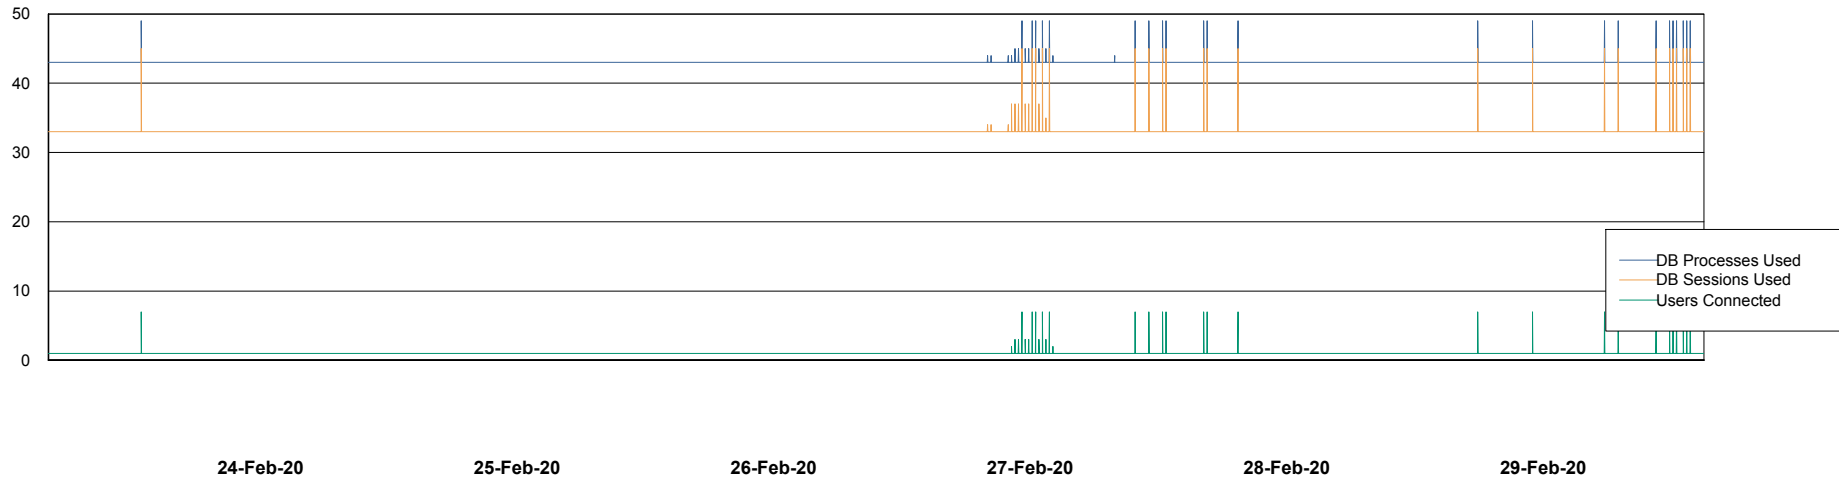

Weekly SLA Customer Report

Customer WBL_Production
Database ID 40

Database Performance WBLDB_Production

DB Processes Max 500
DB Sessions Max 772

Weekly SLA Customer Report

Customer WBL_Production
Database ID 40

Database Performance WBLDB_Standby

DB Processes Max 500
DB Sessions Max 772

Weekly SLA Customer Report

Customer WBL_Production
 Database ID 40

DATABASE SIZE WBLDB_Production

Database growth over last month

Database Tablespace WBLDB_Production

Date	Tablespace Name	Filesize (Gb)	Usedsize (Gb)	Percentage free
29-Feb-20	ABSDATA	9	7	22
	INDX	12	9	25
28-Feb-20	ABSDATA	9	7	22
	INDX	12	9	25
27-Feb-20	ABSDATA	9	7	22
	INDX	12	9	25
26-Feb-20	ABSDATA	9	7	22
	INDX	12	9	25
25-Feb-20	ABSDATA	9	7	22
	INDX	12	9	25
24-Feb-20	ABSDATA	9	7	22
	INDX	12	9	25
23-Feb-20	ABSDATA	9	7	22
	INDX	12	9	25