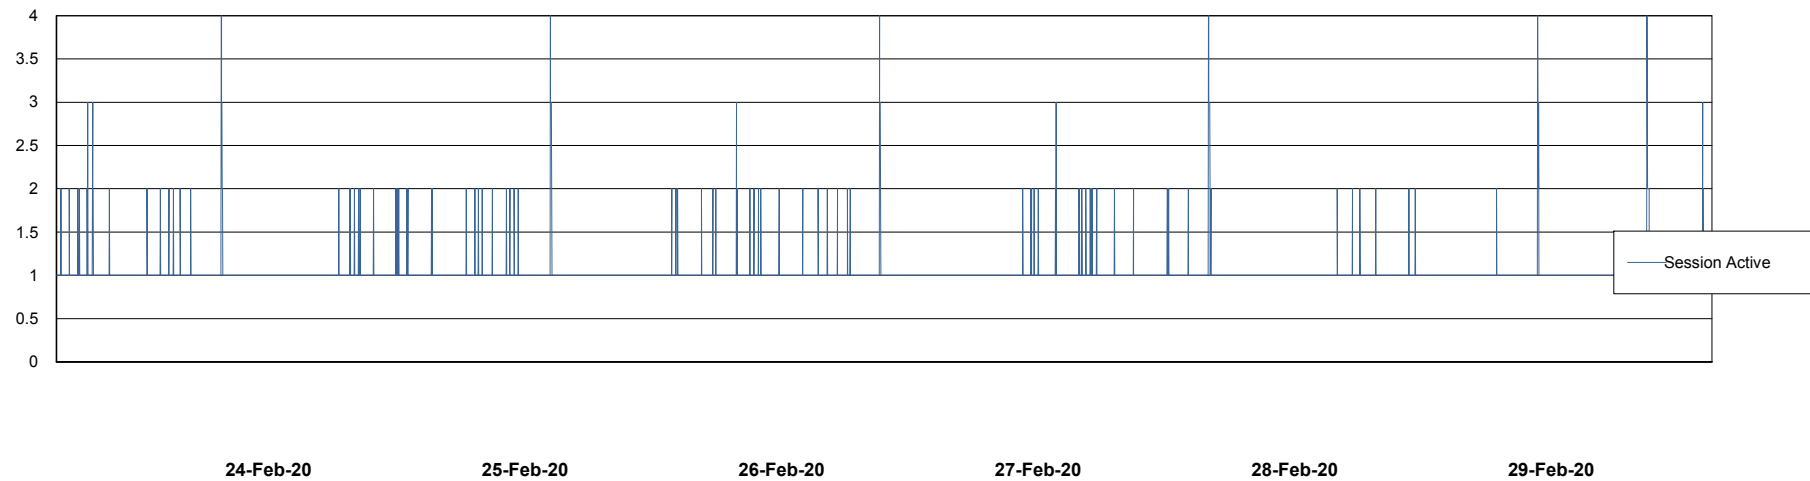

Harddisk Usage WBL_PRD_ORACLE2

	Free disk space on c: (%)	Total disk space on c: (Gb)	Free disk space on d: (%)	Total disk space on d: (Gb)	Free disk space on e: (%)	Total disk space on e: (Gb)	Free disk space on f: (%)	Total disk space on f: (Gb)
29-Feb-20	71	120	87	200	87	200	94	200
28-Feb-20	71	120	87	200	87	200	95	200
27-Feb-20	71	120	87	200	87	200	95	200
26-Feb-20	71	120	87	200	87	200	95	200
25-Feb-20	71	120	87	200	87	200	95	200
24-Feb-20	71	120	87	200	87	200	95	200
23-Feb-20	71	120	87	200	87	200	96	200

Weekly SLA Customer Report

Customer WBL_Production
Database ID 40

Database Performance WBLDB_Production

DB Processes Max 500
DB Sessions Max 772

Weekly SLA Customer Report

Customer WBL_Production
Database ID 40

Database Performance WBLDB_Standby

DB Processes Max 500
DB Sessions Max 772

Weekly SLA Customer Report

Customer WBL_Production
 Database ID 40

DATABASE SIZE WBLDB_Production

Database growth over last month