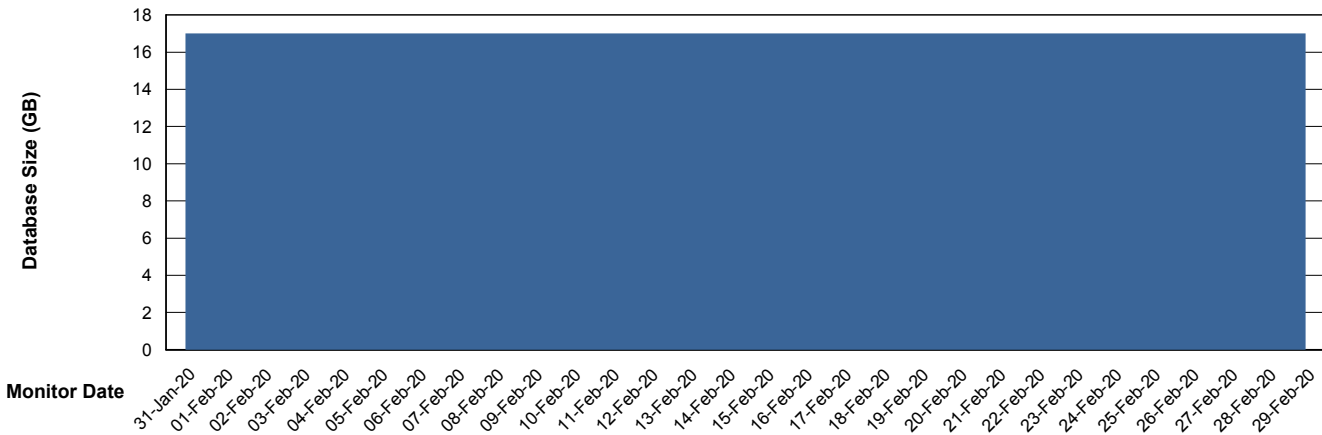

Database Performance WBLDB_Standby

DB Processes Max 500
DB Sessions Max 772

Weekly SLA Customer Report

Customer WBL_Production
 Database ID 40

DATABASE SIZE WBLDB_Production

Database growth over last month

Database Tablespace WBLDB_Production

Date	Tablespace Name	Filesize (Gb)	Usedsize (Gb)	Percentage free
29-Feb-20	ABSDATA	9	7	22
	INDX	12	9	25
28-Feb-20	ABSDATA	9	7	22
	INDX	12	9	25
27-Feb-20	ABSDATA	9	7	22
	INDX	12	9	25
26-Feb-20	ABSDATA	9	7	22
	INDX	12	9	25
25-Feb-20	ABSDATA	9	7	22
	INDX	12	9	25
24-Feb-20	ABSDATA	9	7	22
	INDX	12	9	25
23-Feb-20	ABSDATA	9	7	22
	INDX	12	9	25