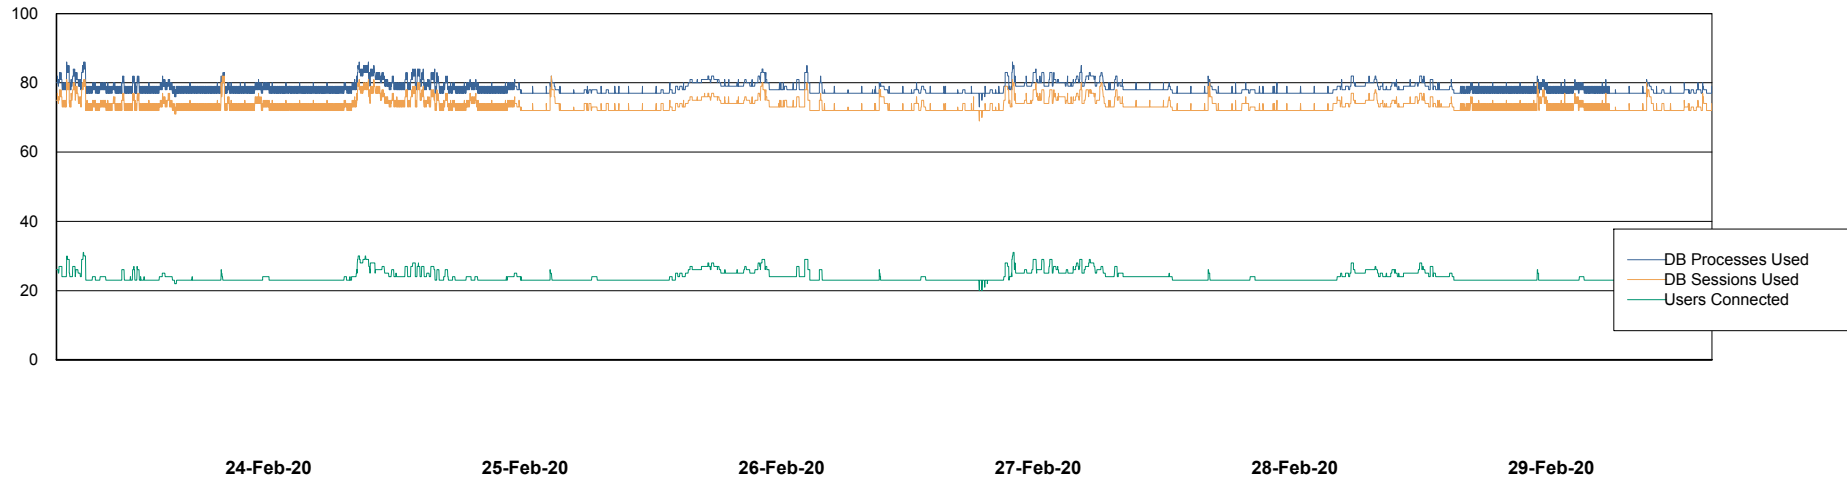

Harddisk Usage WBL_PRD_ORACLE2

	Free disk space on c: (%)	Total disk space on c: (Gb)	Free disk space on d: (%)	Total disk space on d: (Gb)	Free disk space on e: (%)	Total disk space on e: (Gb)	Free disk space on f: (%)	Total disk space on f: (Gb)
29-Feb-20	71	120	87	200	87	200	94	200
28-Feb-20	71	120	87	200	87	200	95	200
27-Feb-20	71	120	87	200	87	200	95	200
26-Feb-20	71	120	87	200	87	200	95	200
25-Feb-20	71	120	87	200	87	200	95	200
24-Feb-20	71	120	87	200	87	200	95	200
23-Feb-20	71	120	87	200	87	200	96	200

Weekly SLA Customer Report

Customer WBL_Production
Database ID 40

Database Performance WBLDB_Production

DB Processes Max 500
DB Sessions Max 772

Weekly SLA Customer Report

Customer WBL_Production
Database ID 40

Database Performance WBLDB_Standby

DB Processes Max 500
DB Sessions Max 772

Weekly SLA Customer Report

Customer WBL_Production
 Database ID 40

DATABASE SIZE WBLDB_Production

Database growth over last month