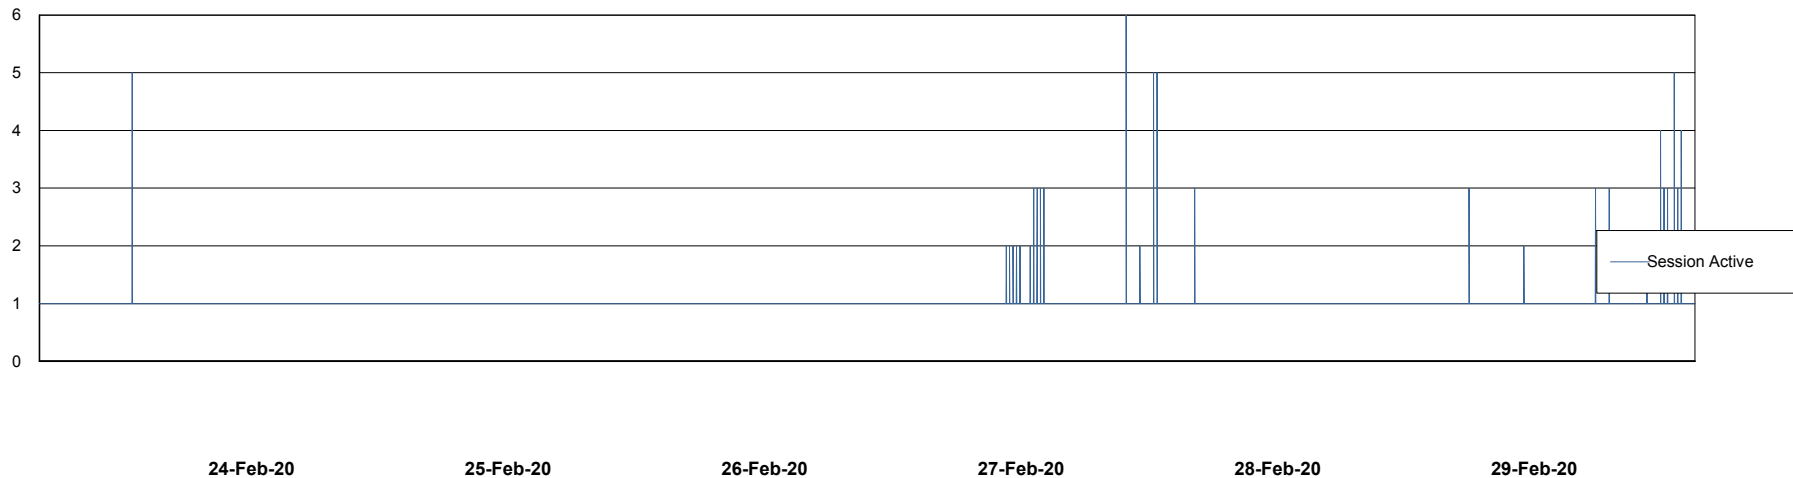

Weekly SLA Customer Report

Customer WBL_Production
Database ID 40

Database Performance WBLDB_Production

DB Processes Max 500
DB Sessions Max 772

Weekly SLA Customer Report

Customer WBL_Production
Database ID 40

Database Performance WBLDB_Standby

DB Processes Max 500
DB Sessions Max 772

Weekly SLA Customer Report

Customer WBL_Production
 Database ID 40

DATABASE SIZE WBLDB_Production

Database growth over last month

Database Tablespace WBLDB_Production

Date	Tablespace Name	Filesize (Gb)	Usedsize (Gb)	Percentage free
29-Feb-20	ABSDATA	9	7	22
	INDX	12	9	25
28-Feb-20	ABSDATA	9	7	22
	INDX	12	9	25
27-Feb-20	ABSDATA	9	7	22
	INDX	12	9	25
26-Feb-20	ABSDATA	9	7	22
	INDX	12	9	25
25-Feb-20	ABSDATA	9	7	22
	INDX	12	9	25
24-Feb-20	ABSDATA	9	7	22
	INDX	12	9	25
23-Feb-20	ABSDATA	9	7	22
	INDX	12	9	25