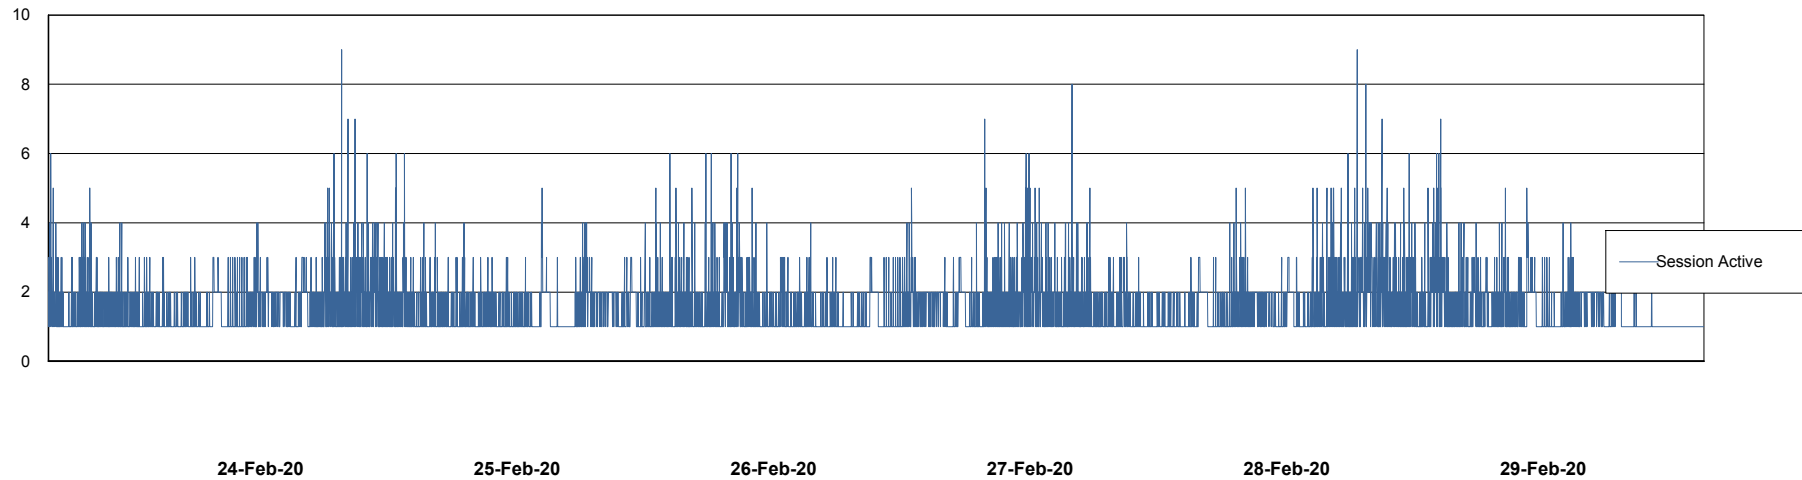

24-Feb-20 25-Feb-20 26-Feb-20 27-Feb-20 28-Feb-20 29-Feb-20

Weekly SLA Customer Report

Customer VOS_Production
Database ID 68

Database Performance VOSDB_Production

DB Processes Max 500
DB Sessions Max 772

Weekly SLA Customer Report

Customer VOS_Production
Database ID 68

Database Performance VOSDB_Standby

DB Processes Max 300
DB Sessions Max 472

Weekly SLA Customer Report

Customer VOS_Production
Database ID 68