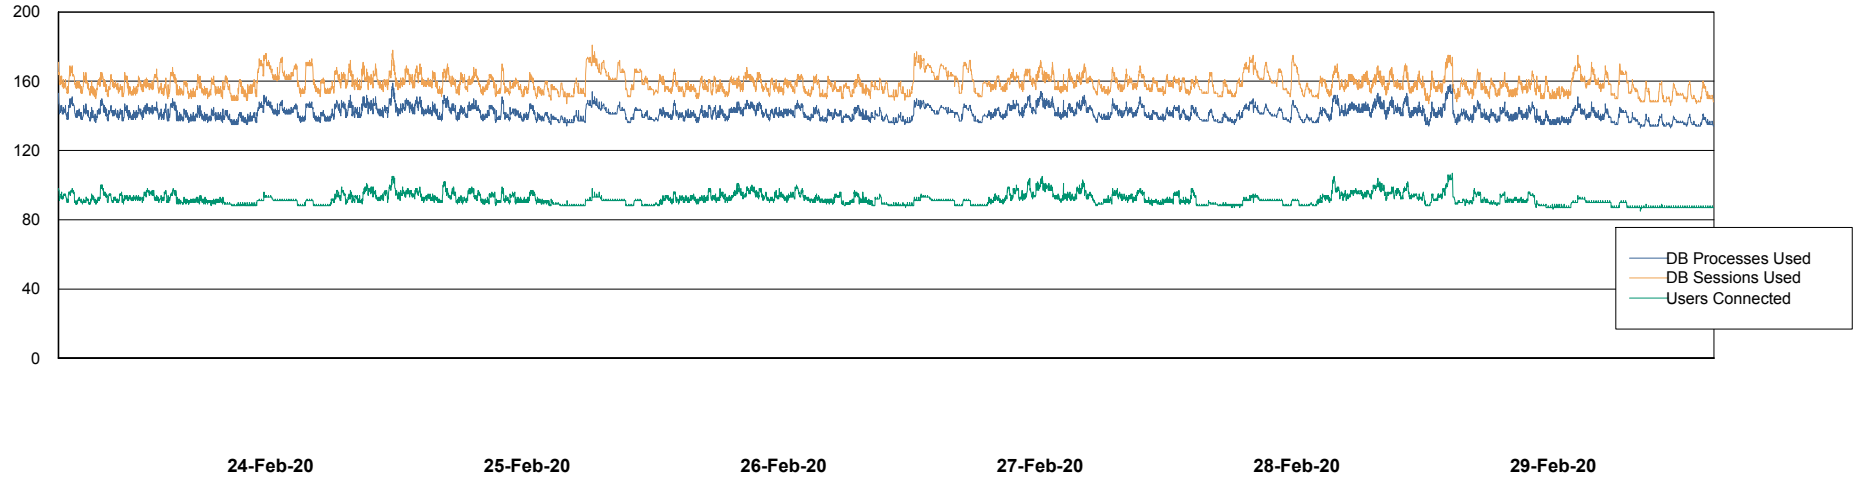

24-Feb-20 25-Feb-20 26-Feb-20 27-Feb-20 28-Feb-20 29-Feb-20

Weekly SLA Customer Report

Customer VOS_Production
Database ID 68

Database Performance VOSDB_Production

DB Processes Max 500
DB Sessions Max 772