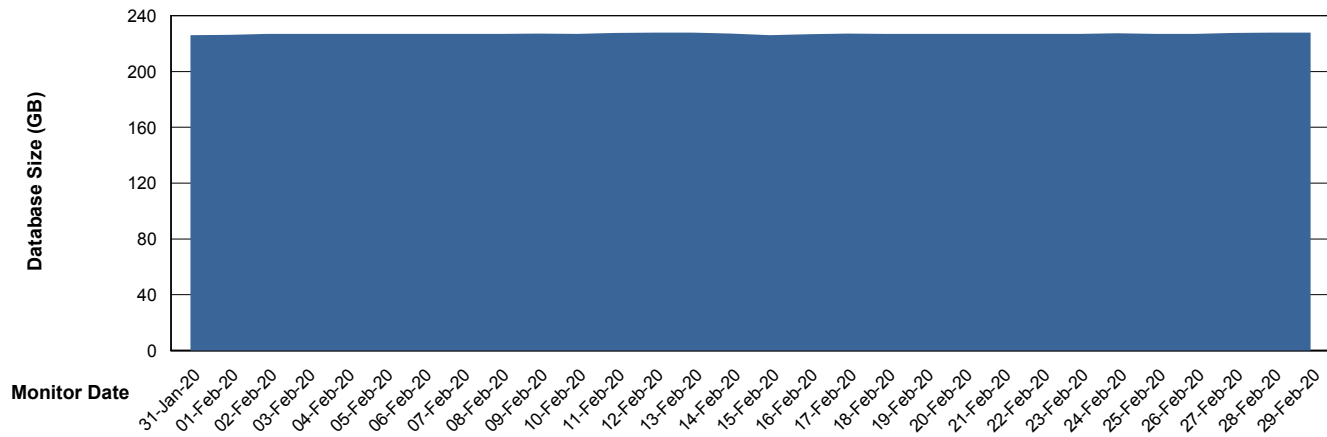

DATABASE SIZE VOSDB_Production

Database growth over last month