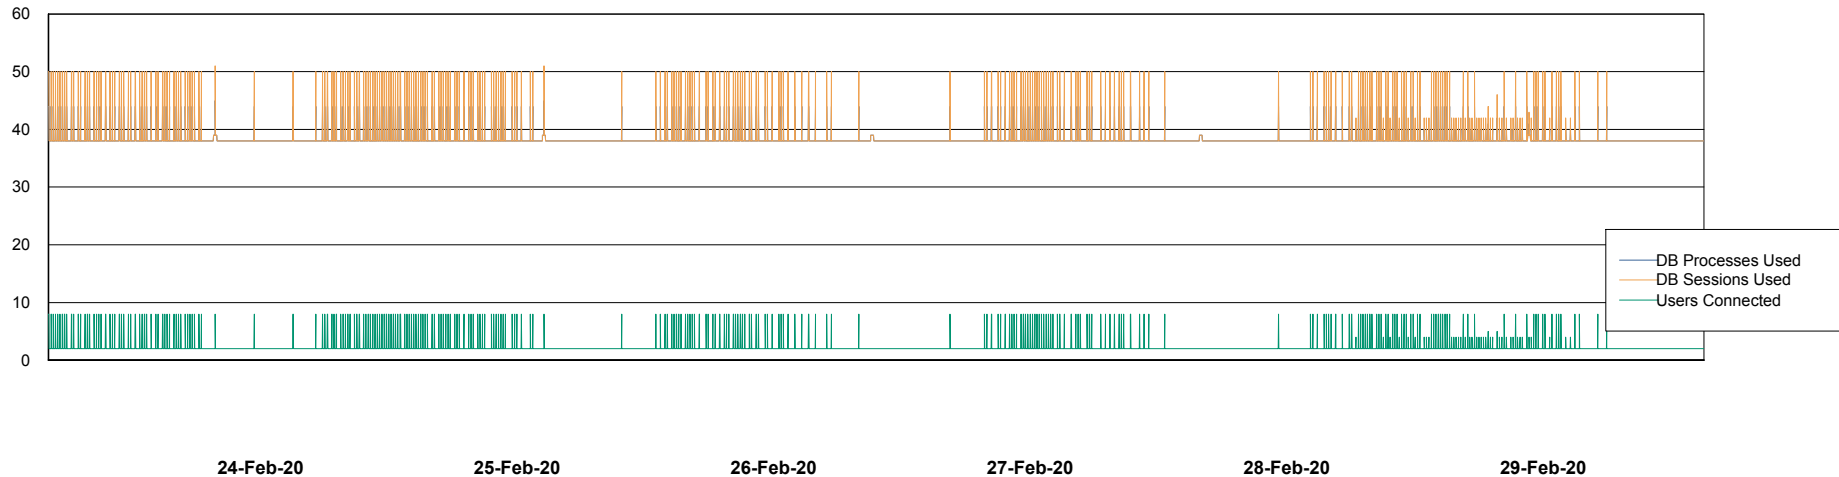

24-Feb-20 25-Feb-20 26-Feb-20 27-Feb-20 28-Feb-20 29-Feb-20

Weekly SLA Customer Report

Customer VOS_Production
Database ID 68

Database Performance VOSDB_Production

DB Processes Max 500
DB Sessions Max 772

Weekly SLA Customer Report

Customer VOS_Production
Database ID 68

Database Performance VOSDB_Standby

DB Processes Max 300
DB Sessions Max 472

Weekly SLA Customer Report

Customer VOS_Production
Database ID 68