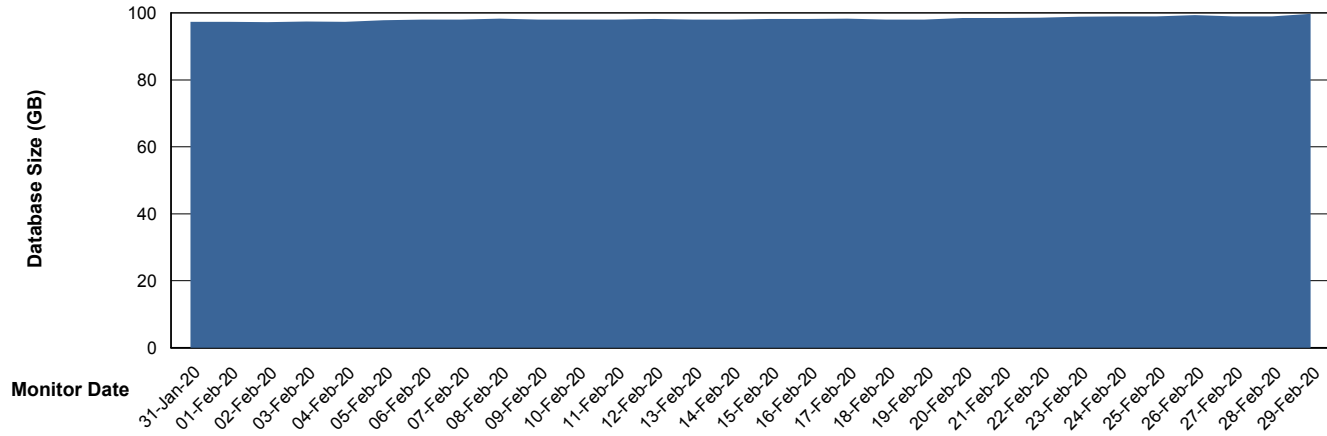

Weekly SLA Customer Report

Customer VOS_Production
Database ID 68

Database Performance VOSDB_Standby

DB Processes Max 300
DB Sessions Max 472

Weekly SLA Customer Report

Customer VOS_Production
Database ID 68

DATABASE SIZE VOSBIDB_Production

Database growth over last month

DATABASE SIZE VOSDB_Production

Database growth over last month

Weekly SLA Customer Report

Customer VOS_Production
Database ID 68

Database Tablespace		VOSBIDB_Production		
Date	Tablespace Name	Filesize (Gb)	Usedsize (Gb)	Percentage free
29-Feb-20	ABSDATA	70	40	43
	INDX	74	53	28
28-Feb-20	ABSDATA	70	40	43
	INDX	74	53	28
27-Feb-20	ABSDATA	70	40	43
	INDX	74	52	30
26-Feb-20	ABSDATA	70	40	43
	INDX	74	52	30
25-Feb-20	ABSDATA	70	40	43
	INDX	74	52	30
24-Feb-20	ABSDATA	70	40	43
	INDX	74	52	30
23-Feb-20	ABSDATA	70	40	43
	INDX	74	52	30