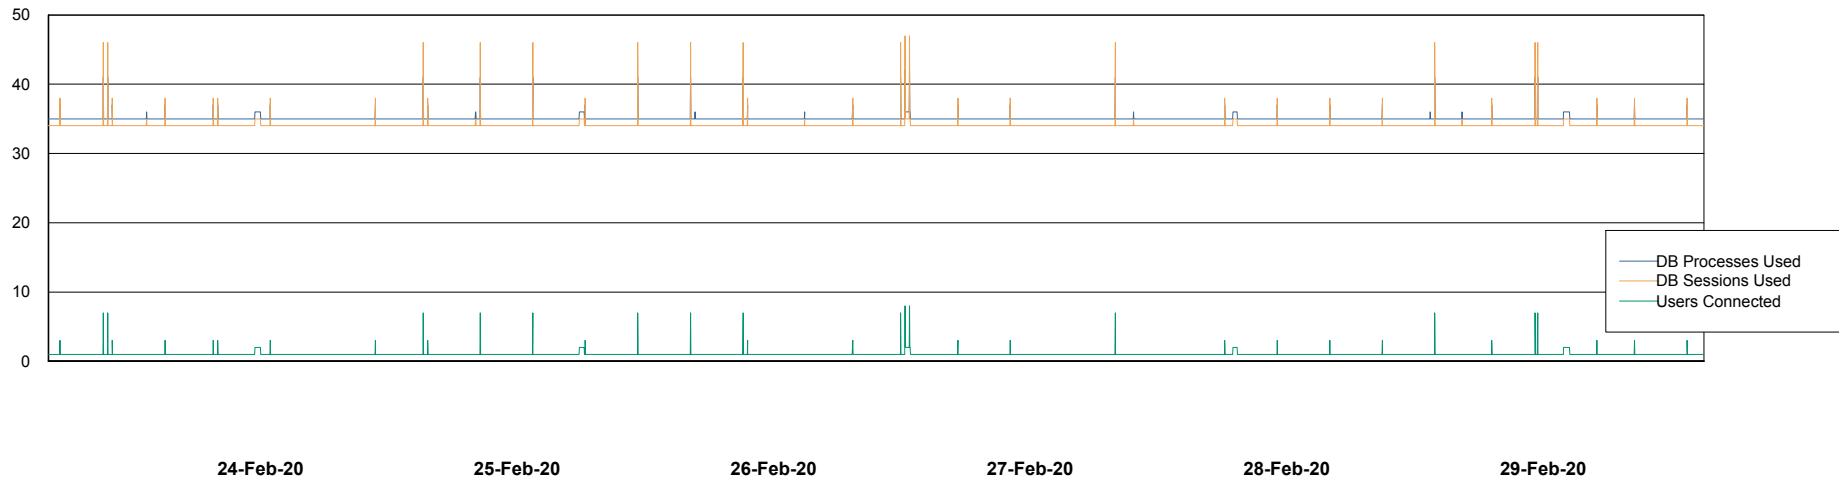

Database Performance ABSVEN07 Standby DB 2019

DB Processes Max 300
DB Sessions Max 472