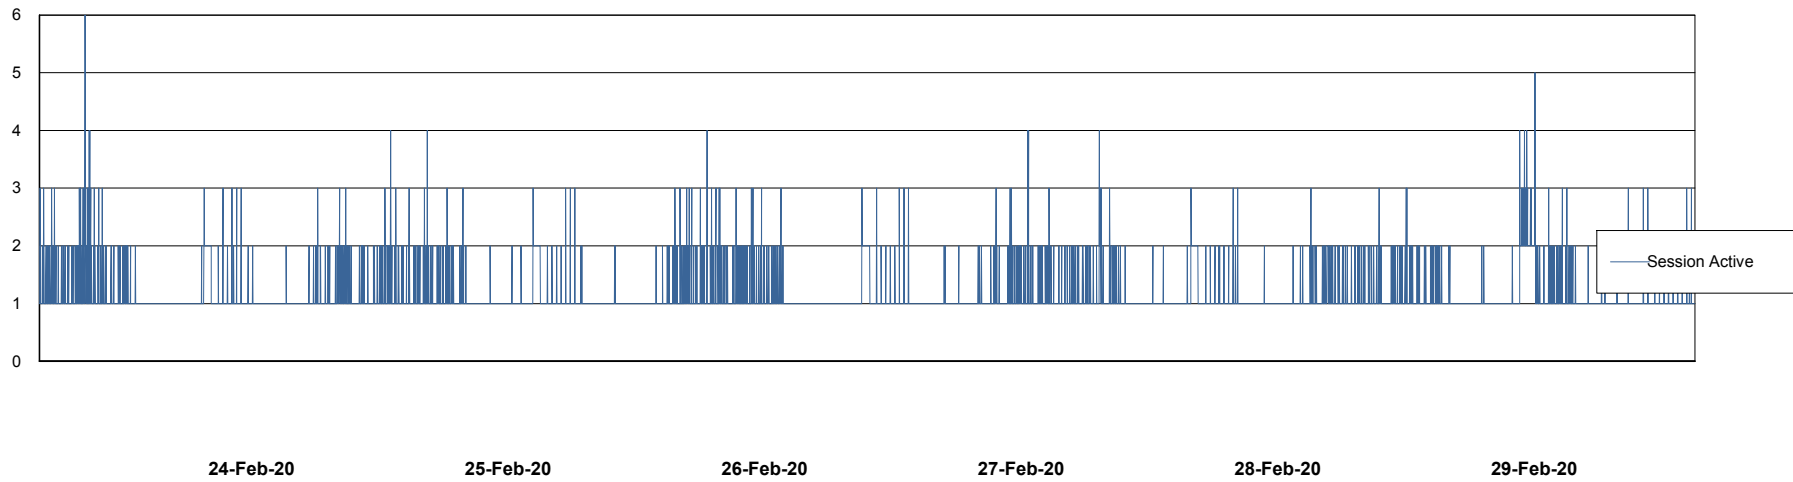

Weekly SLA Customer Report

Customer VEN_Production
 Database ID 35

Harddisk Usage VEN_PRD_DB_BI

	Free disk space on c: (%)	Total disk space on c: (Gb)	Free disk space on d: (%)	Total disk space on d: (Gb)
29-Feb-20	58	102	46	601
28-Feb-20	58	102	46	601
27-Feb-20	58	102	46	601
26-Feb-20	58	102	46	601
25-Feb-20	58	102	46	601
24-Feb-20	58	102	46	601
23-Feb-20	58	102	46	601

Weekly SLA Customer Report

Customer VEN_Production
Database ID 35

Database Performance ABSVEN06 Primary DB 2019

DB Processes Max 300
DB Sessions Max 472

Weekly SLA Customer Report

Customer VEN_Production
Database ID 35