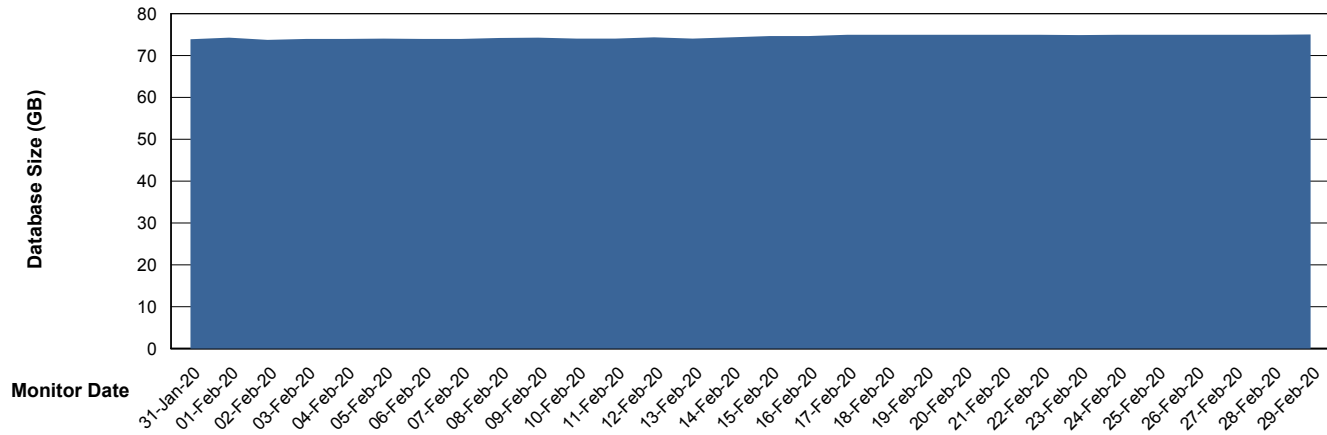

Weekly SLA Customer Report

Customer VEN_Production
Database ID 35

DATABASE SIZE ABSVEN06 Primary DB 2019

Database growth over last month

DATABASE SIZE VENDB_BI

Database growth over last month

Weekly SLA Customer Report