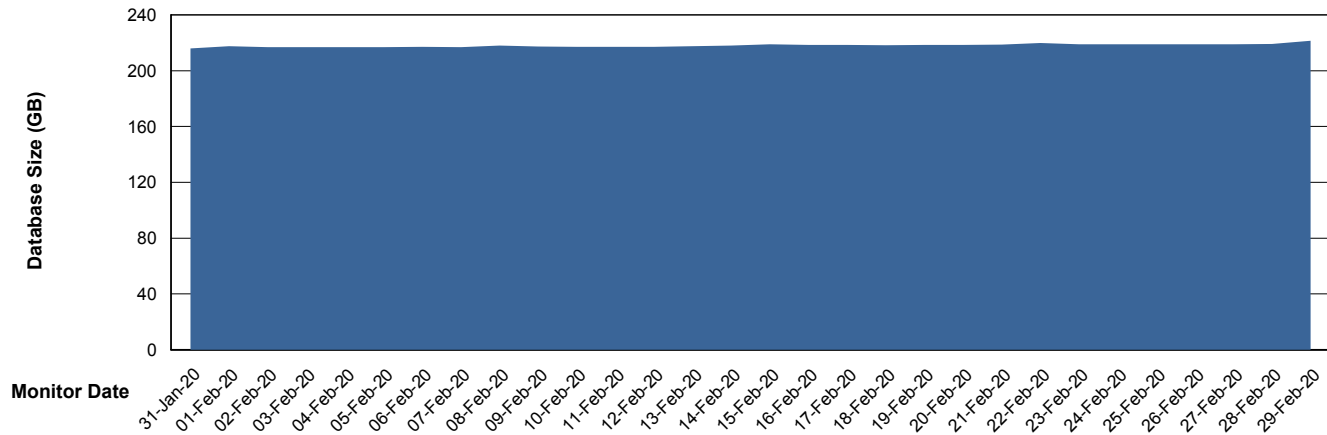

Database Performance ABSVEN07 Standby DB 2019

DB Processes Max 300
DB Sessions Max 472

Weekly SLA Customer Report

Customer VEN_Production
Database ID 35

Database Performance VENDB_BI

DB Processes Max 500
DB Sessions Max 772

Weekly SLA Customer Report

Customer VEN_Production
Database ID 35

DATABASE SIZE ABSVEN06 Primary DB 2019

Database growth over last month

DATABASE SIZE VENDB_BI

Database growth over last month

Weekly SLA Customer Report