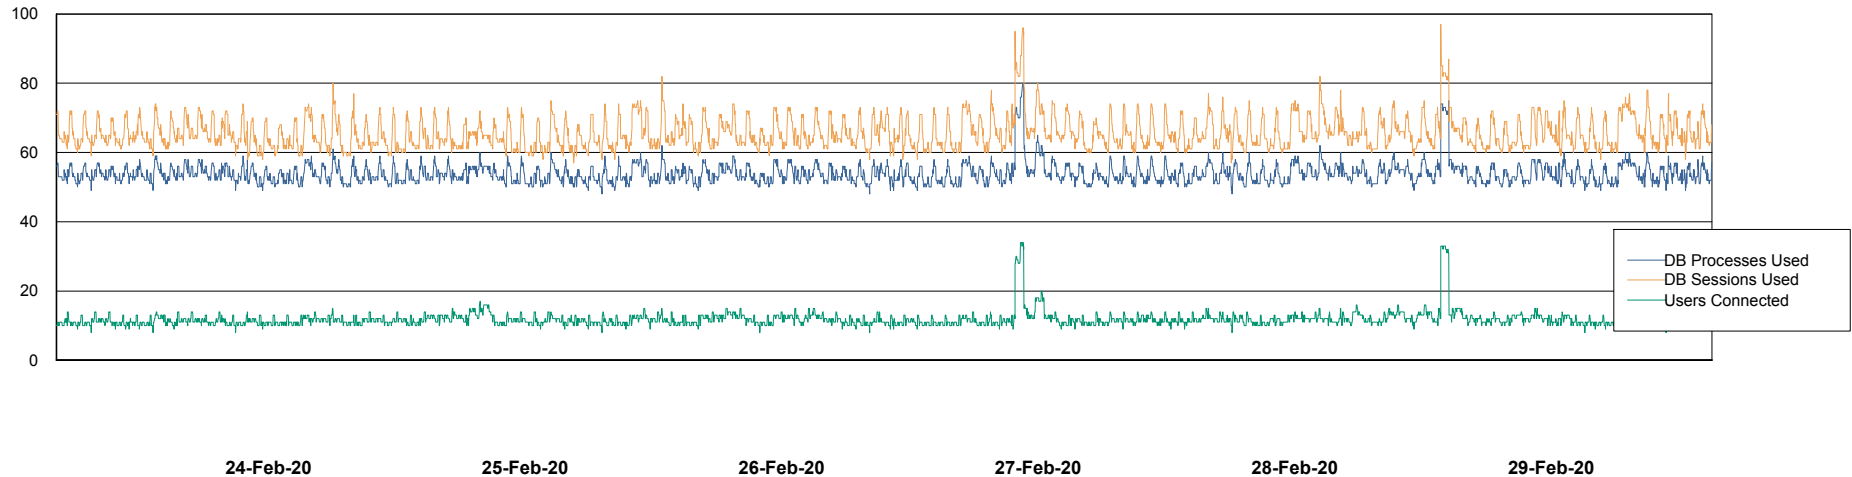

Database Performance ABSVEN07 Standby DB 2019

DB Processes Max 300
DB Sessions Max 472

Weekly SLA Customer Report

Customer VEN_Production
Database ID 35

Database Performance VENDB_BI

DB Processes Max 500
DB Sessions Max 772