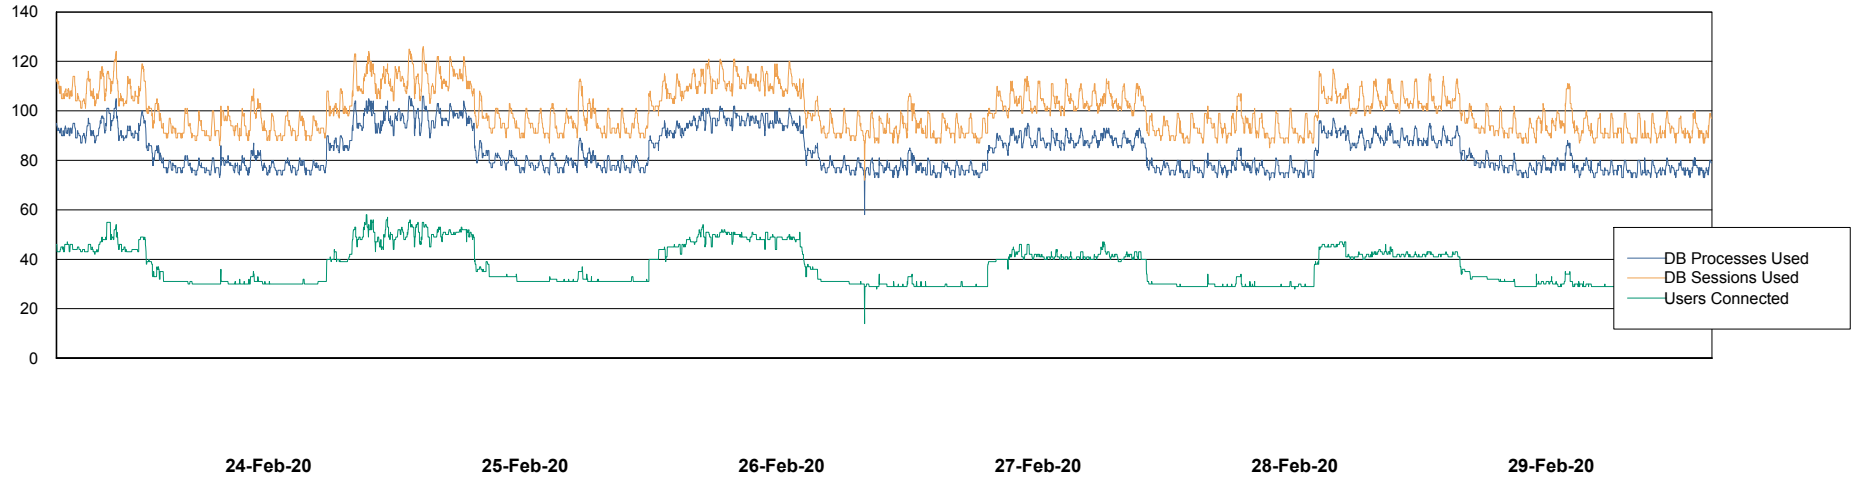

Database Performance ABSVEN06 Primary DB 2019

DB Processes Max 300
DB Sessions Max 472