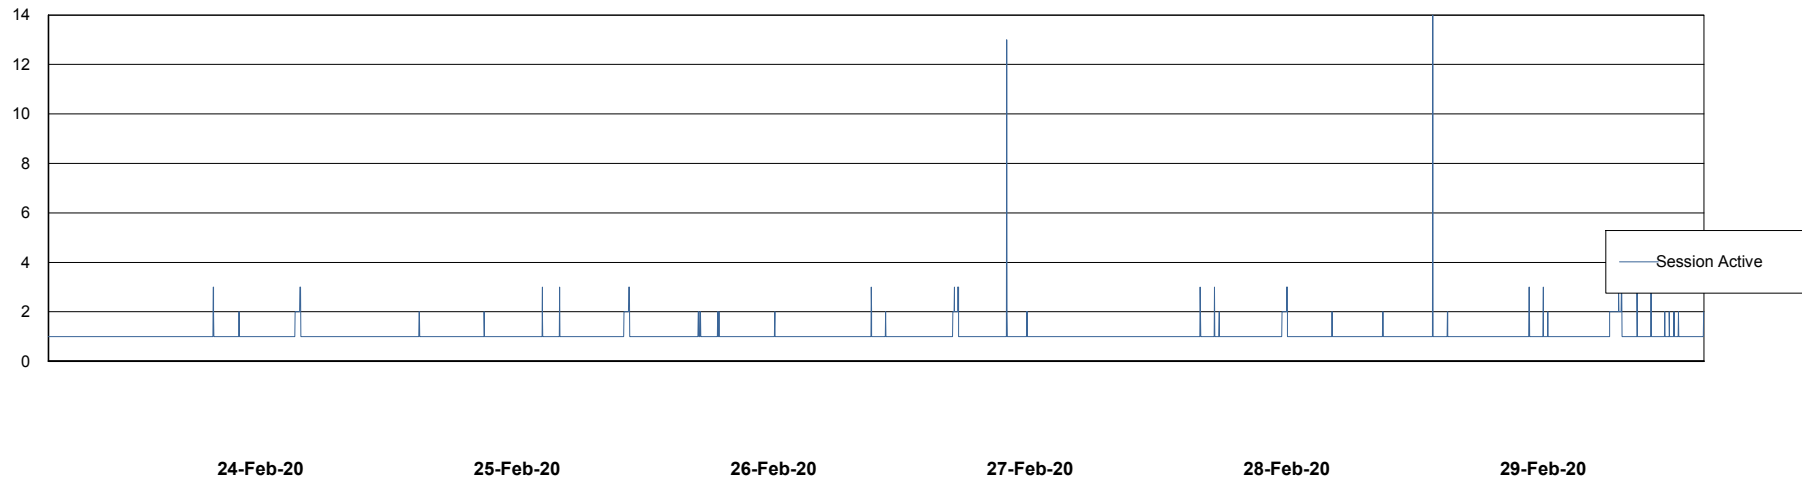

Database Performance ABSVEN07 Standby DB 2019

DB Processes Max 300
DB Sessions Max 472

Weekly SLA Customer Report

Customer VEN_Production
Database ID 35

Database Performance VENDB_BI

DB Processes Max 500
DB Sessions Max 772

Weekly SLA Customer Report

Customer VEN_Production
Database ID 35

DATABASE SIZE ABSVEN06 Primary DB 2019

Database growth over last month

DATABASE SIZE VENDB_BI

Database growth over last month

Weekly SLA Customer Report