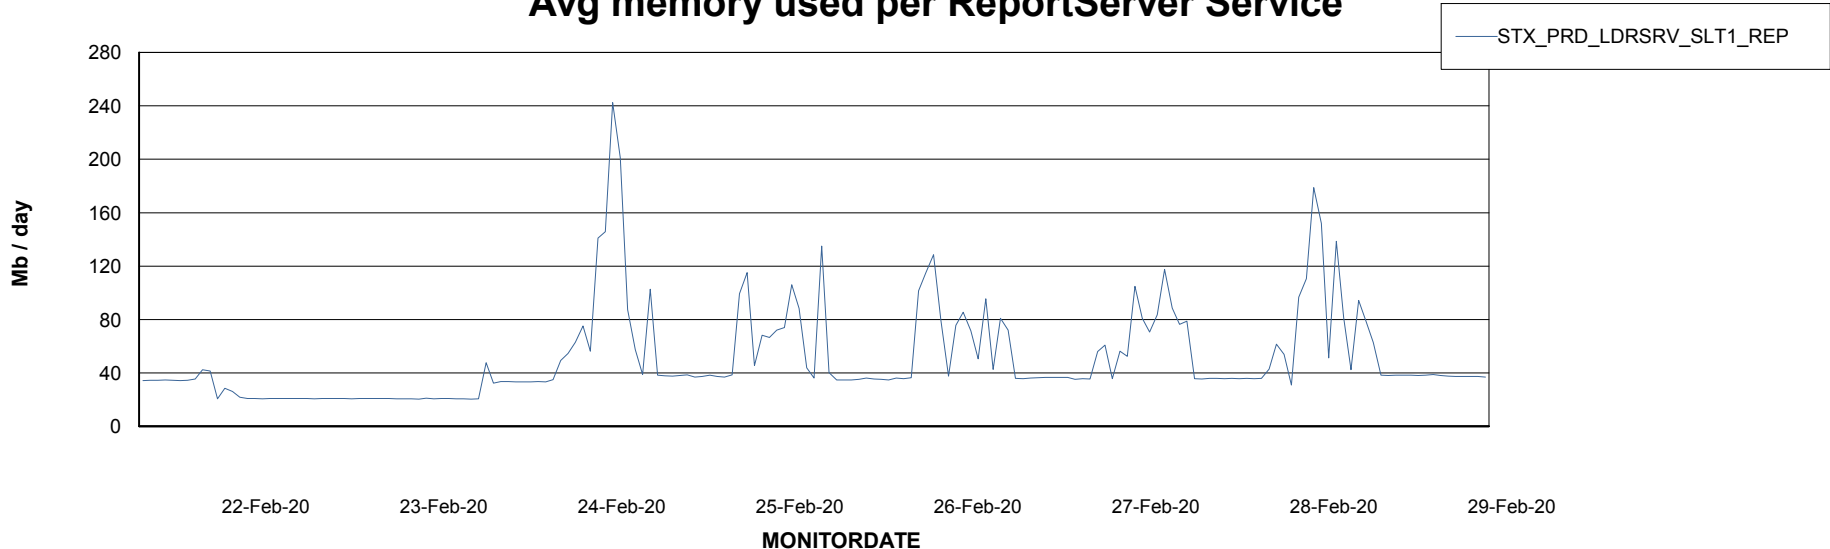

ABSSolute Application ReportServer Services

Avg memory used per ReportServer Service