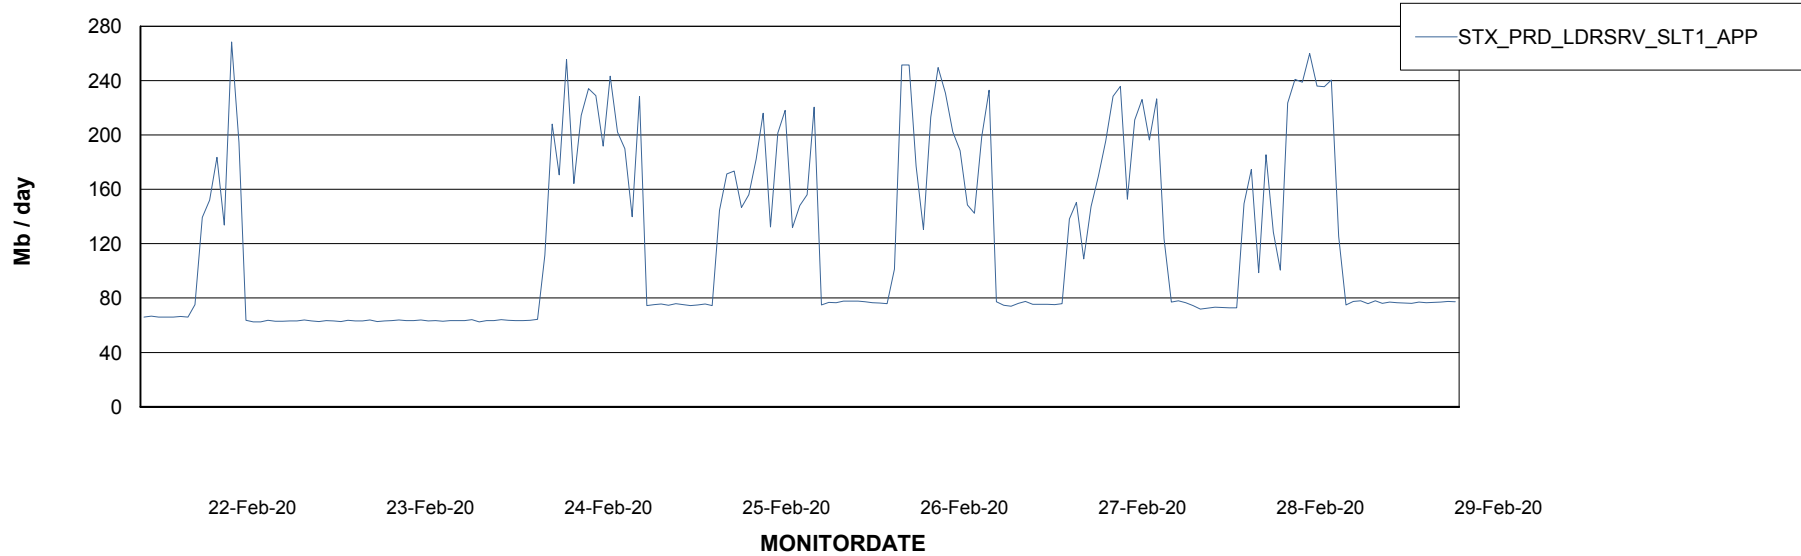

DATABASE SIZE STXDB_Production

Database growth over last month

Database Tablespace STXDB_Production

Date	Tablespace Name	Filesize (Gb)	Usedsize (Gb)	Percentage free
29-Feb-20	ABSDATA	8	6	25
	INDX	1	0	100
28-Feb-20	ABSDATA	8	6	25
	INDX	1	0	100
27-Feb-20	ABSDATA	8	6	25
	INDX	1	0	100
26-Feb-20	ABSDATA	8	6	25
	INDX	1	0	100
25-Feb-20	ABSDATA	8	6	25
	INDX	1	0	100
24-Feb-20	ABSDATA	8	6	25
	INDX	1	0	100
23-Feb-20	ABSDATA	8	6	25
	INDX	1	0	100

Weekly SLA Customer Report

Customer STX_Production
Database ID 71

ABSSolute Application Server Services

Avg memory used per ABS Server Service

Avg users per day per ABS server

Weekly SLA Customer Report

Customer STX_Production
Database ID 71