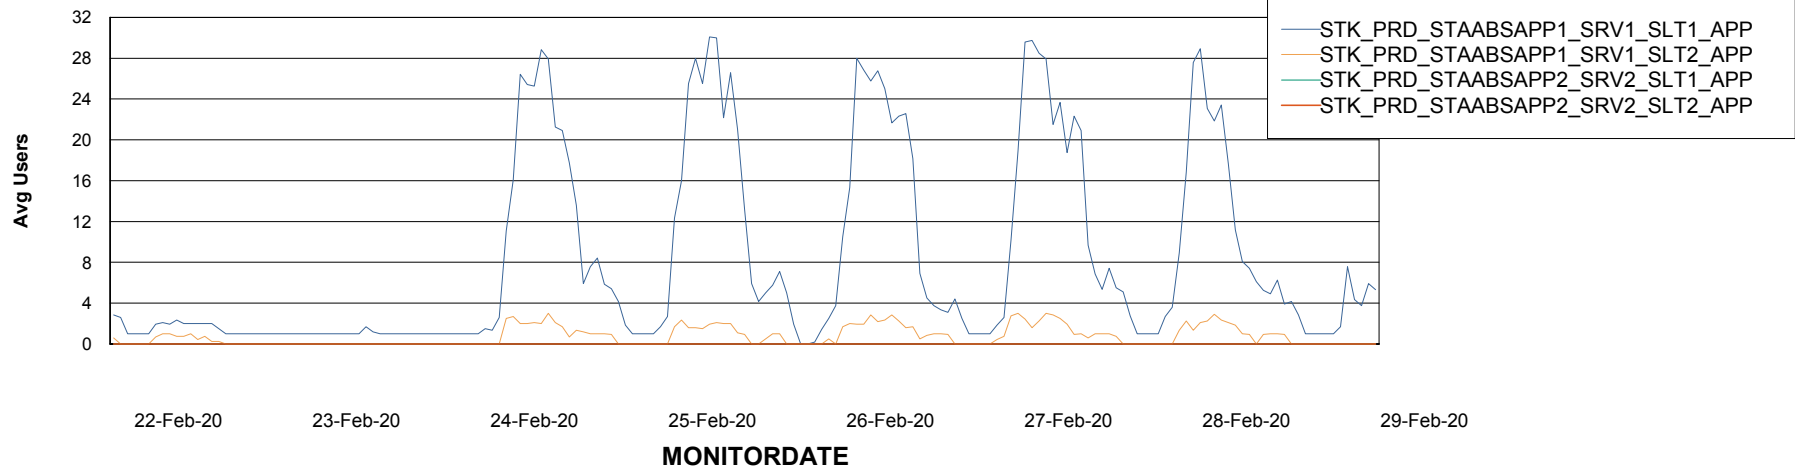

Weekly SLA Customer Report

Customer STK_Production
Database ID 82

ABSSolute Application Server Services

Avg memory used per ABS Server Service

Avg users per day per ABS server

Weekly SLA Customer Report

Customer STK_Production
Database ID 82