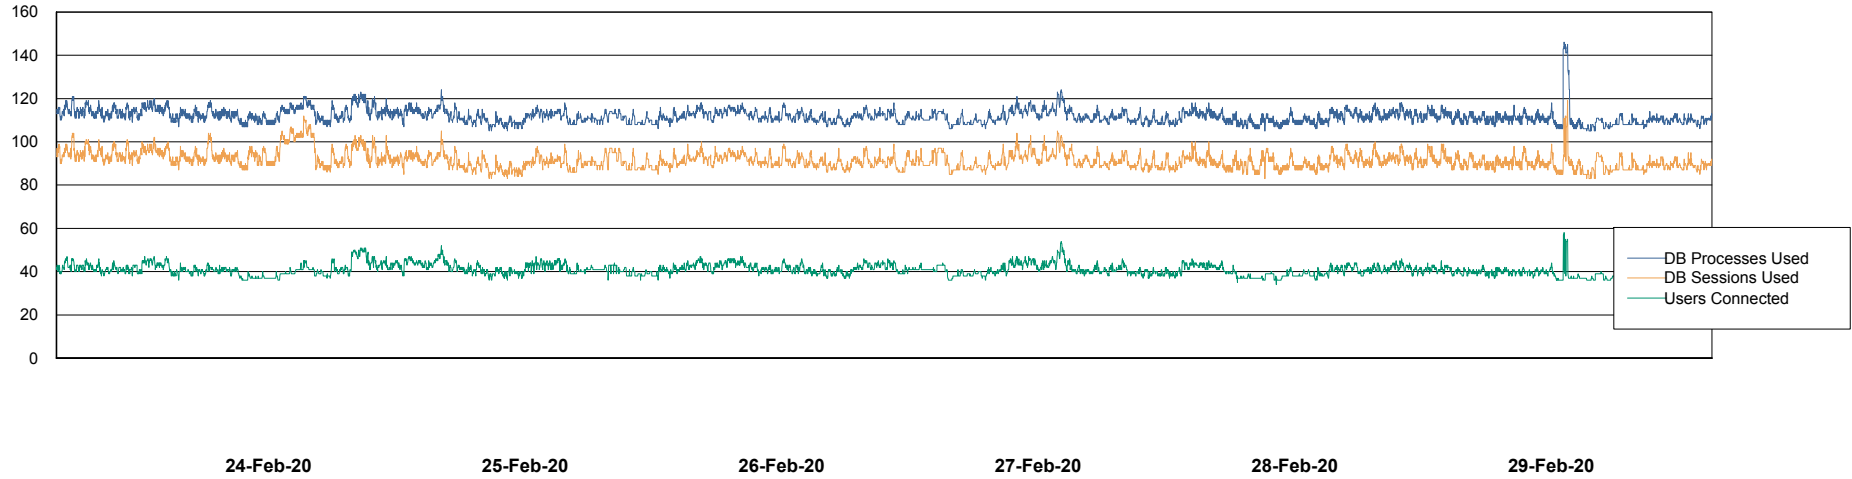

Database Performance STKDB_ABS1 Production Database

DB Processes Max 500
DB Sessions Max 776