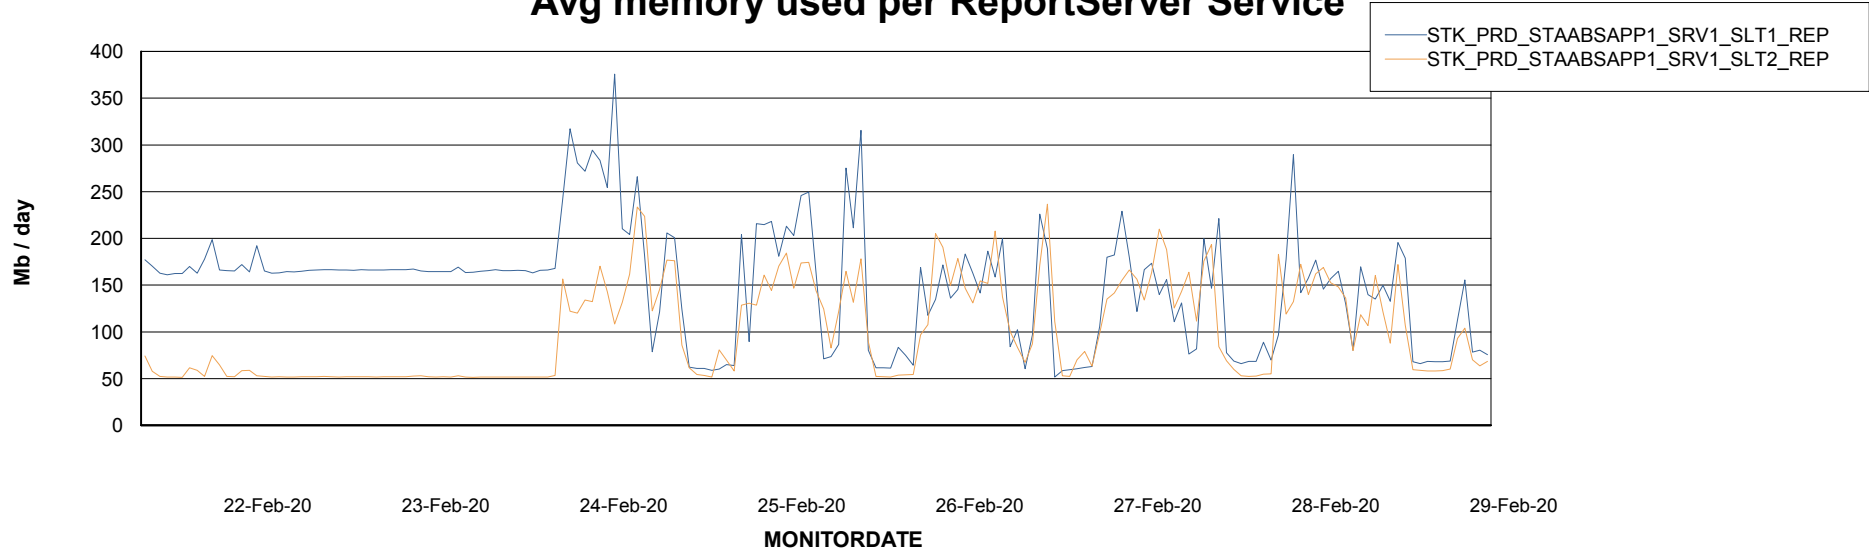

ABSSolute Application ReportServer Services

Avg memory used per ReportServer Service