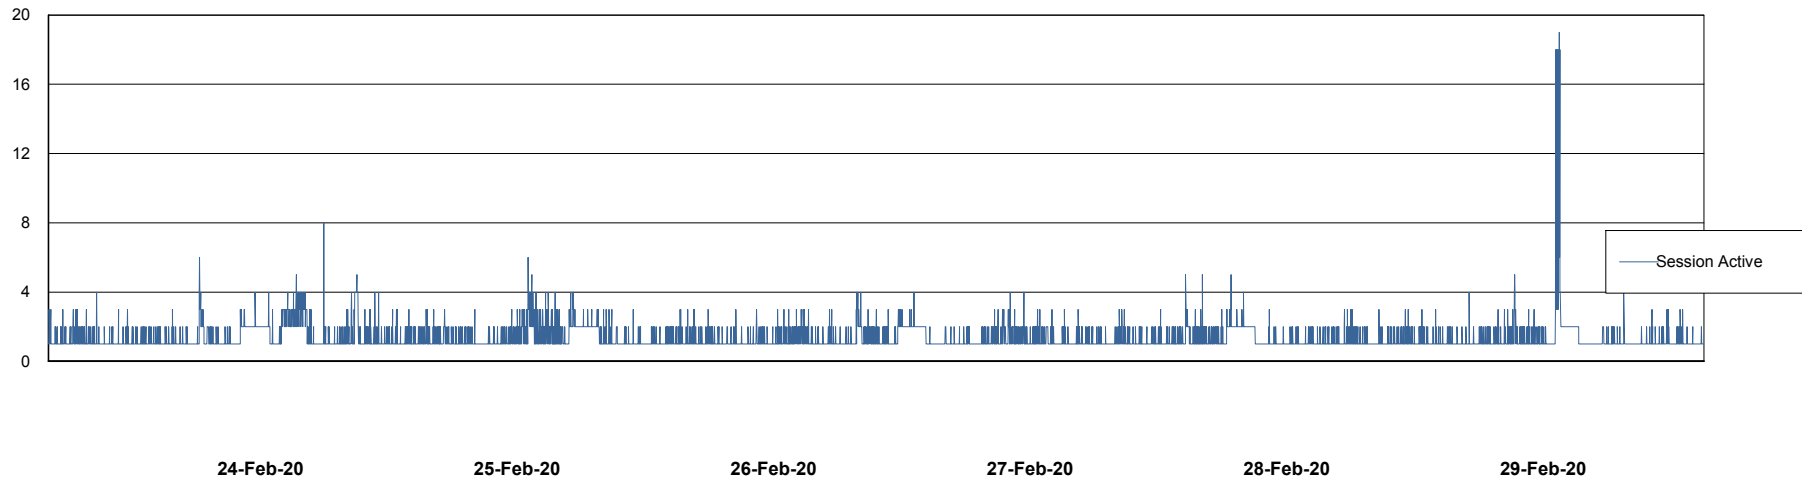

Weekly SLA Customer Report

Customer STK_Production
Database ID 82

Harddisk Usage STK_STAABSDB2 Standby DB Server

	Free disk space on c: (%)	Total disk space on c: (Gb)	Free disk space on d: (%)	Total disk space on d: (Gb)	Free disk space on e: (%)	Total disk space on e: (Gb)	Total disk space on f: (Gb)
29-Feb-20	70	99	41	350	26	1,000	0
28-Feb-20	70	99	41	350	26	1,000	0
27-Feb-20	70	99	41	350	26	1,000	0
26-Feb-20	70	99	41	350	26	1,000	0
25-Feb-20	70	99	41	350	26	1,000	0
24-Feb-20	70	99	42	350	26	1,000	0
23-Feb-20	70	99	41	350	26	1,000	0

Weekly SLA Customer Report

Customer STK_Production
Database ID 82

Database Performance STKDB_ABS1 Production Database

DB Processes Max 500
DB Sessions Max 776

Weekly SLA Customer Report

Customer STK_Production
Database ID 82