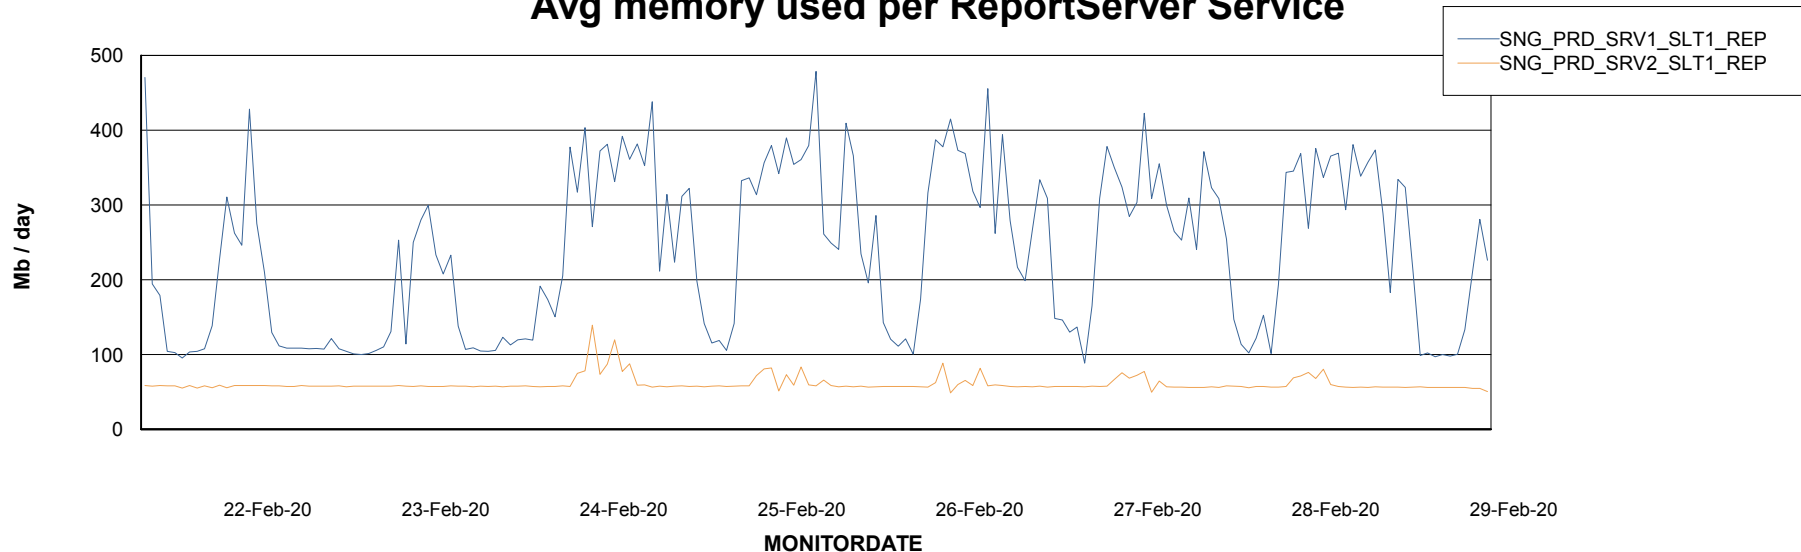

ABSSolute Application ReportServer Services

Avg memory used per ReportServer Service