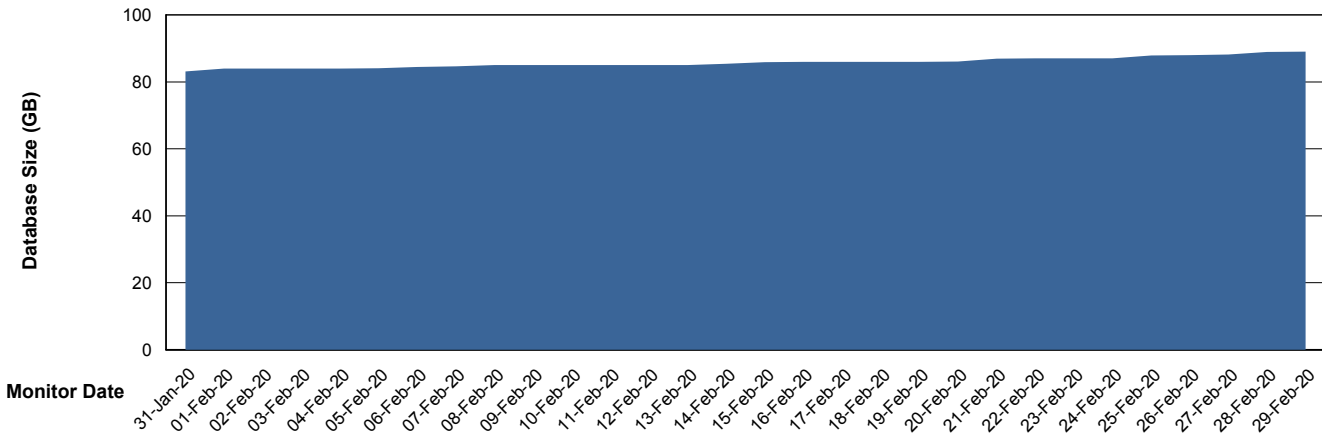

DATABASE SIZE SNGDB_Production

Database growth over last month

Database Tablespace SNGDB_Production

Date	Tablespace Name	Filesize (Gb)	Usedsize (Gb)	Percentage free
29-Feb-20	ABSDATA	80	22	73
	INDX	80	53	34
28-Feb-20	ABSDATA	120	22	82
	INDX	120	53	56
27-Feb-20	ABSDATA	120	22	82
	INDX	120	53	56
26-Feb-20	ABSDATA	120	22	82
	INDX	120	53	56
25-Feb-20	ABSDATA	120	22	82
	INDX	120	53	56
24-Feb-20	ABSDATA	120	22	82
	INDX	120	52	57
23-Feb-20	ABSDATA	120	22	82
	INDX	120	52	57