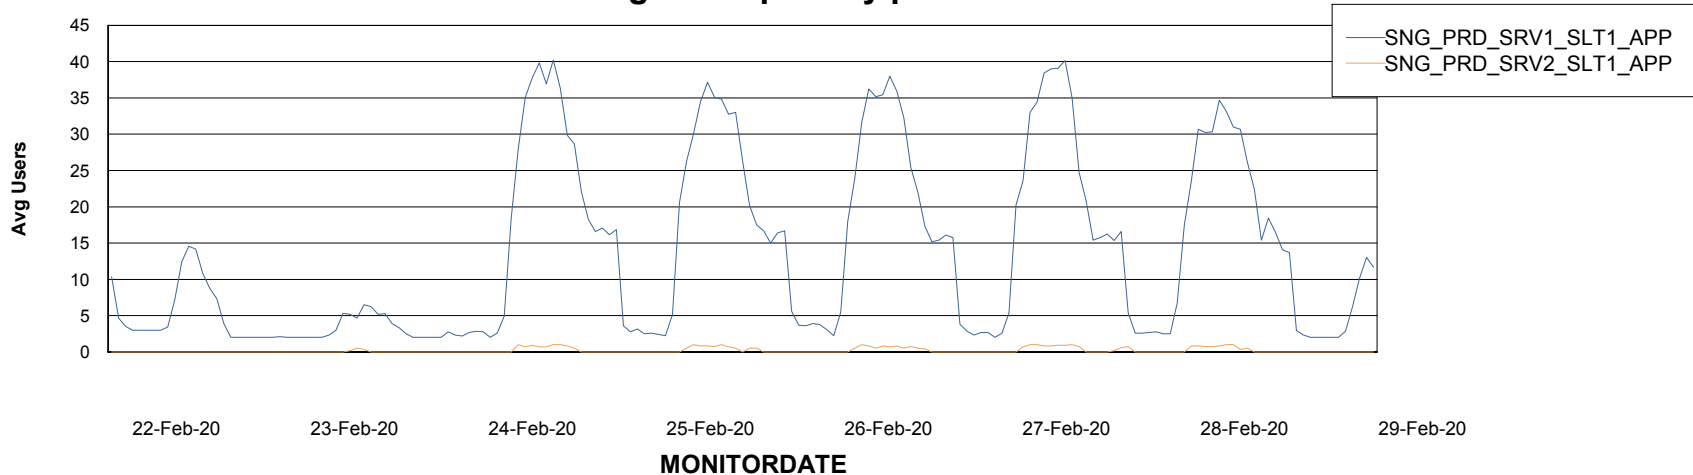

Avg users per day per ABS server