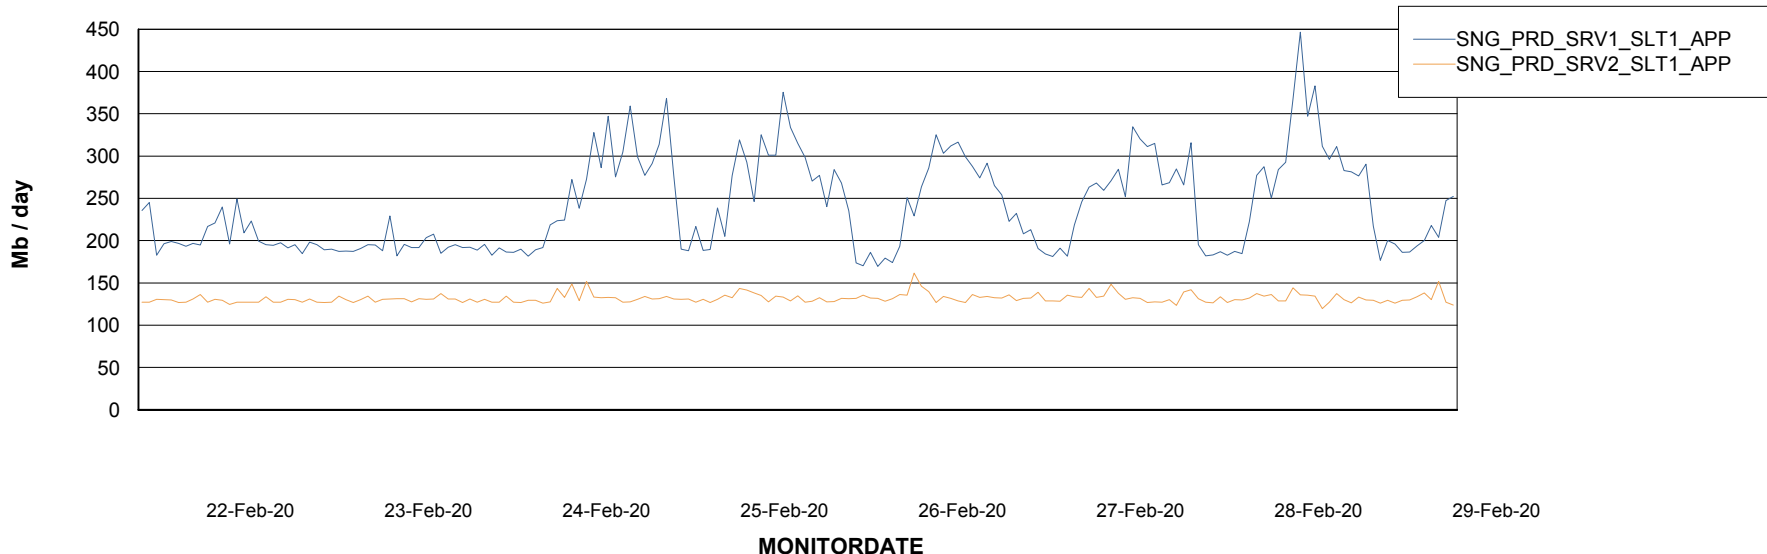

ABSSolute Application Server Services

Avg memory used per ABS Server Service