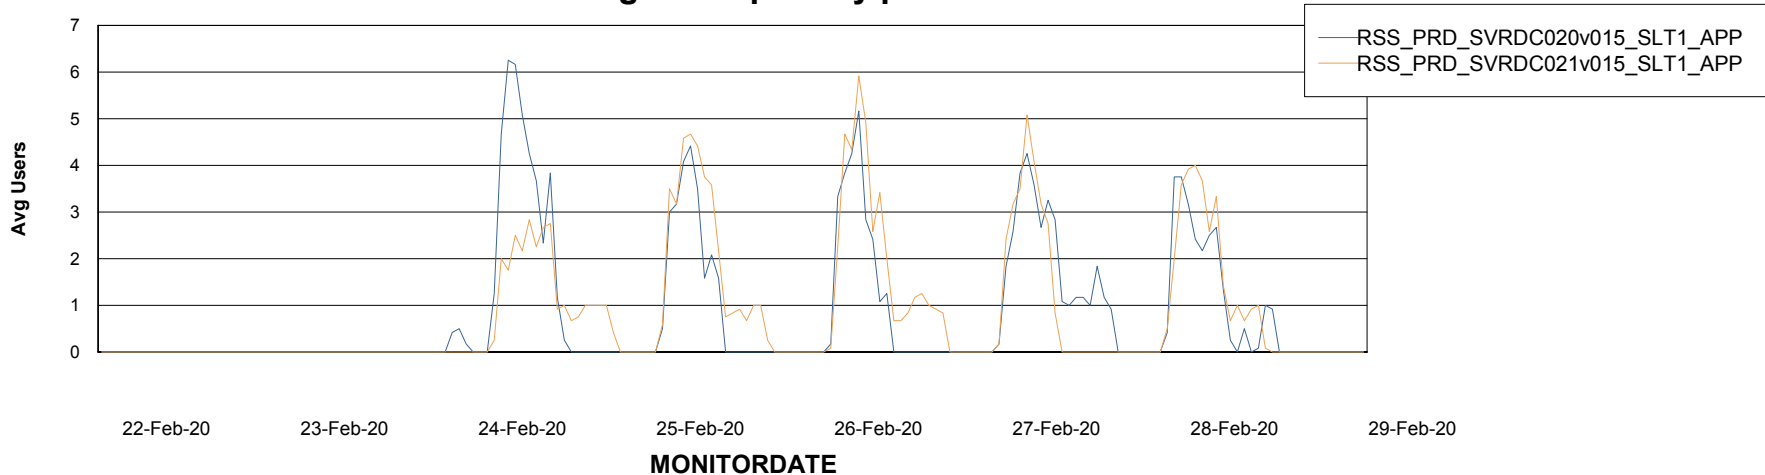

Avg users per day per ABS server