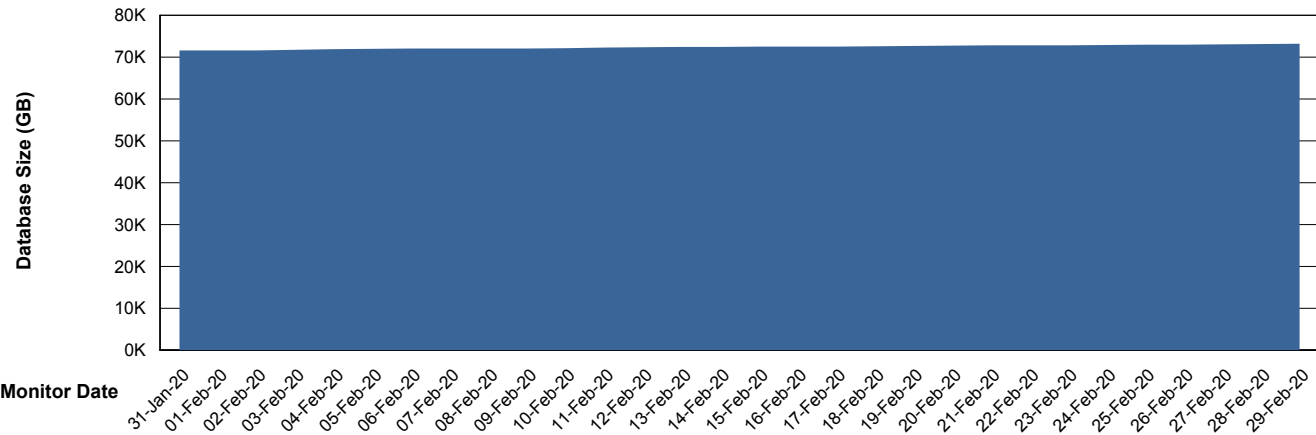

DATABASE SIZE RSSDB_Production

Database growth over last month

Database Tablespace RSSDB_Production

Date	Tablespace Name	Filesize (Gb)	Usedsize (Gb)	Percentage free
29-Feb-20	ABSDATA	35,000	30,110	14
	INDX	47,000	41,802	11
28-Feb-20	ABSDATA	35,000	30,046	14
	INDX	47,000	41,802	11
27-Feb-20	ABSDATA	35,000	30,038	14
	INDX	47,000	41,728	11
26-Feb-20	ABSDATA	35,000	29,973	14
	INDX	47,000	41,640	11
25-Feb-20	ABSDATA	35,000	29,973	14
	INDX	47,000	41,630	11
24-Feb-20	ABSDATA	35,000	29,965	14
	INDX	47,000	41,604	11
23-Feb-20	ABSDATA	35,000	29,884	15
	INDX	47,000	41,594	12