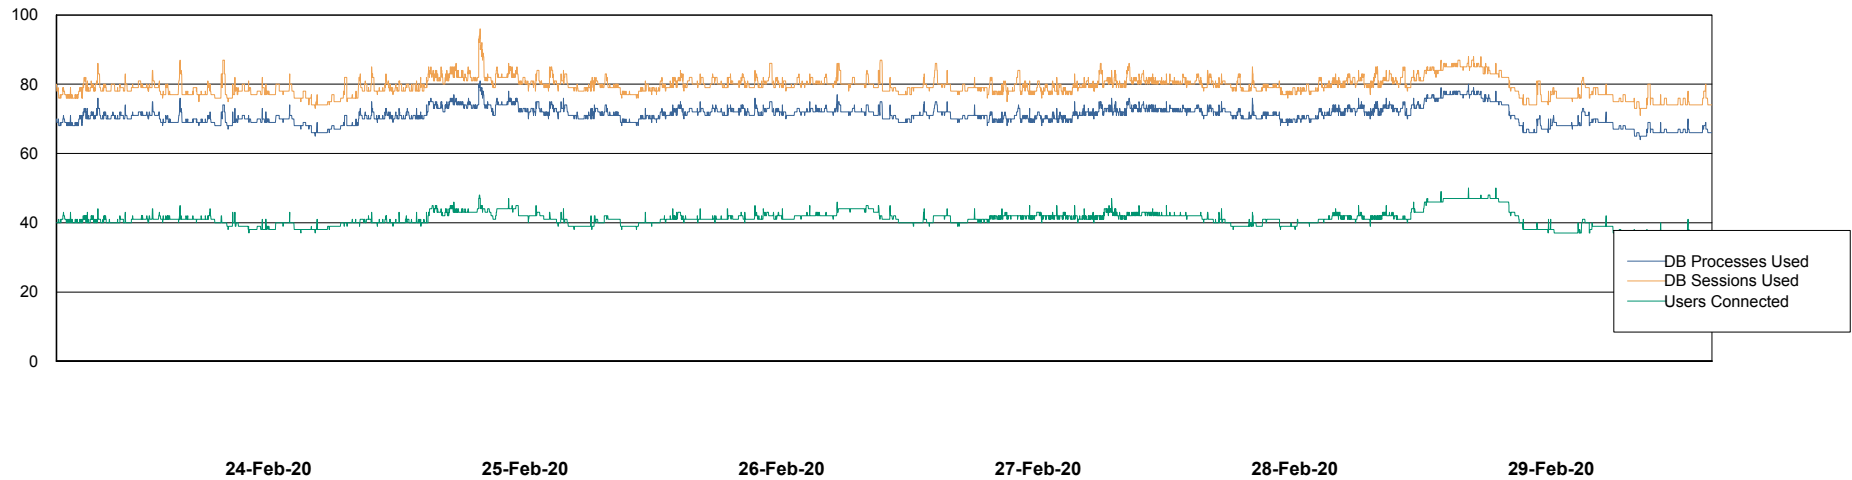

Database Performance RSSDB_Production