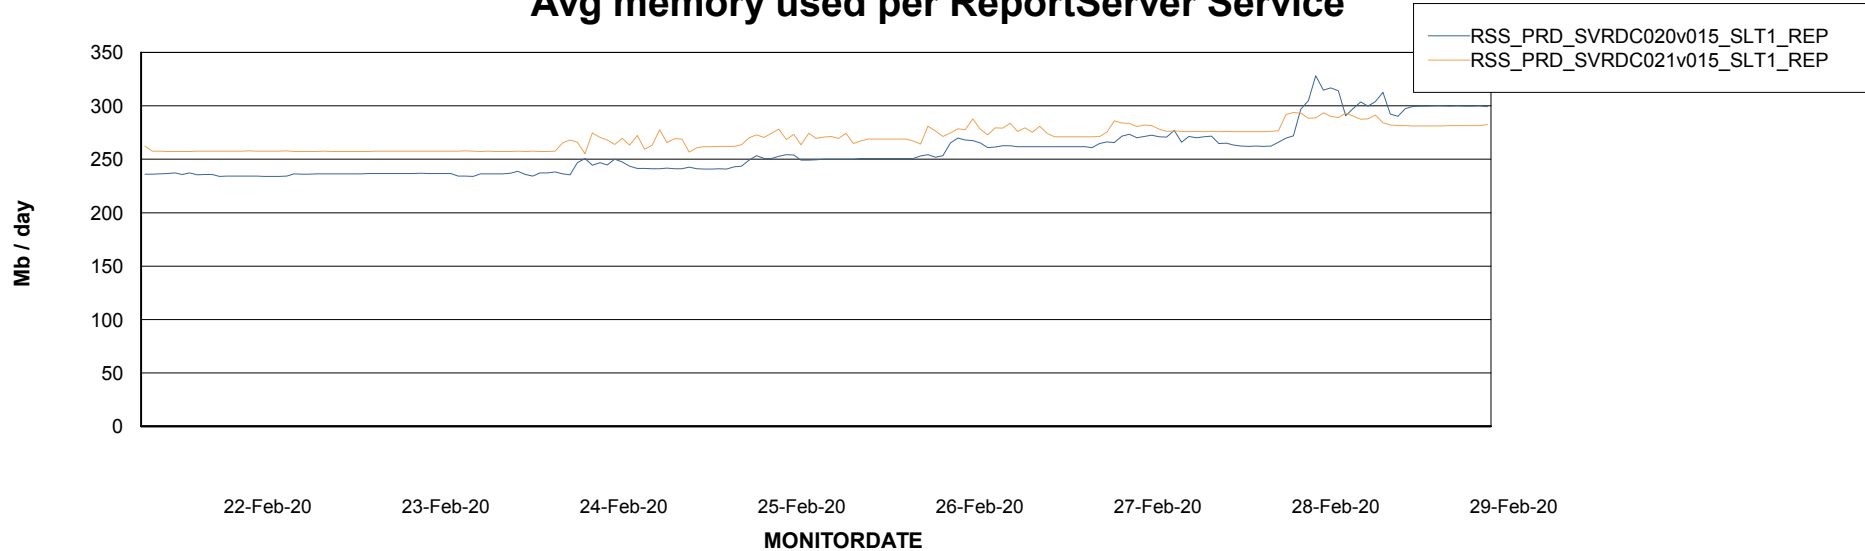

ABSSolute Application ReportServer Services

Avg memory used per ReportServer Service