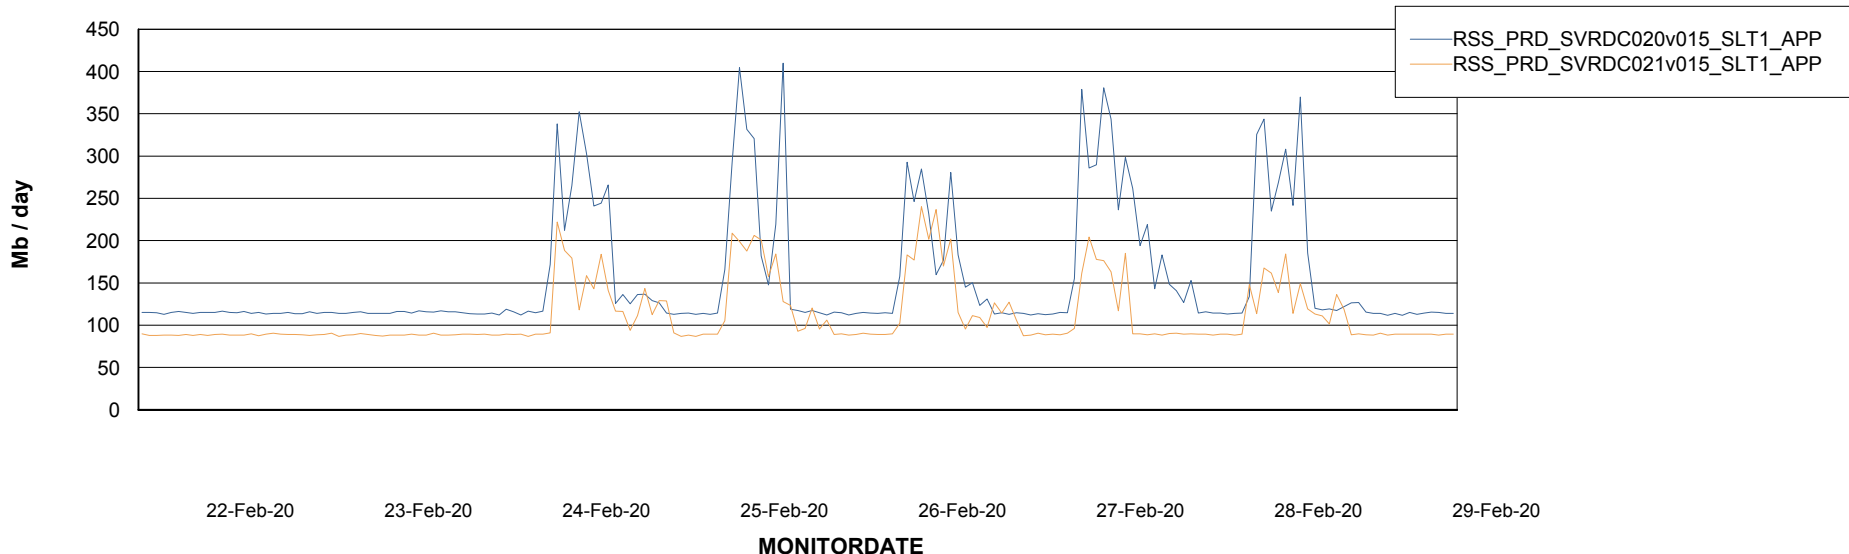

ABSSolute Application Server Services

Avg memory used per ABS Server Service