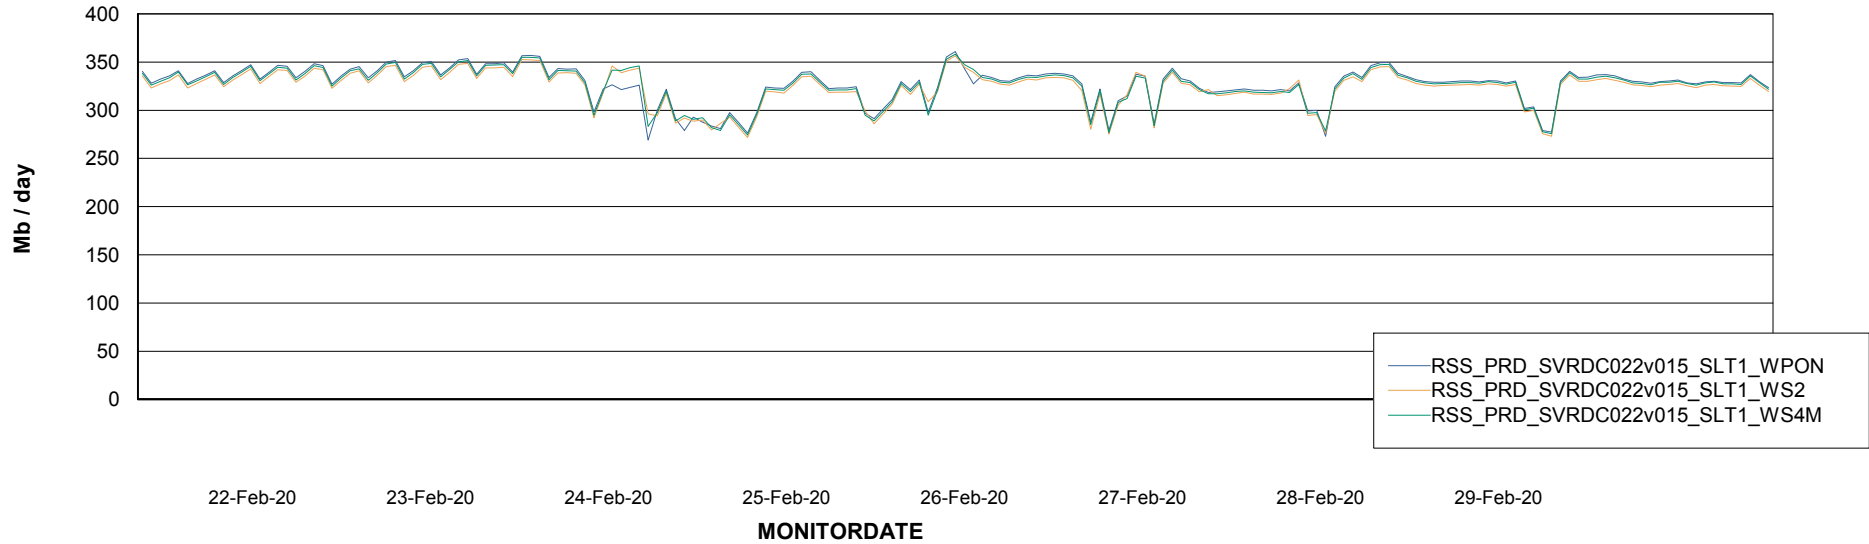

ABSSolute Web Component Services

Avg memory used per ABS Web component