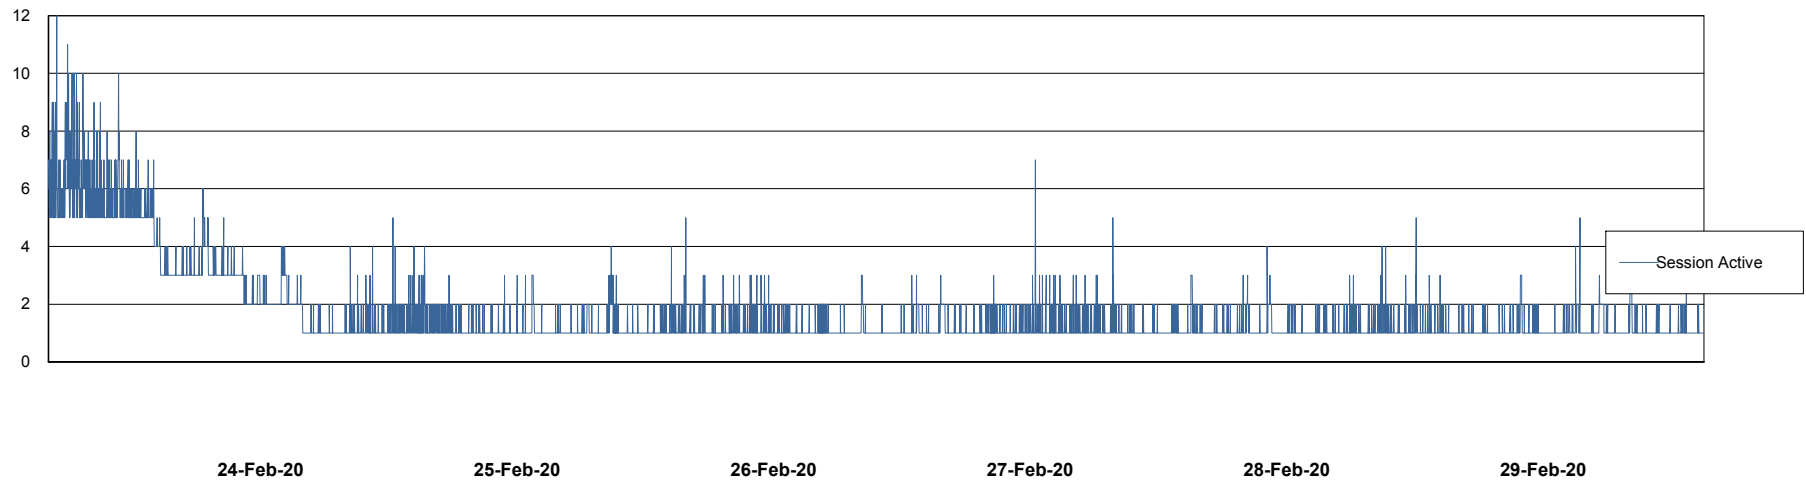

Database Performance LSS_ABSME_DB_LIODA4

DB Processes Max 1,000
DB Sessions Max 1,522