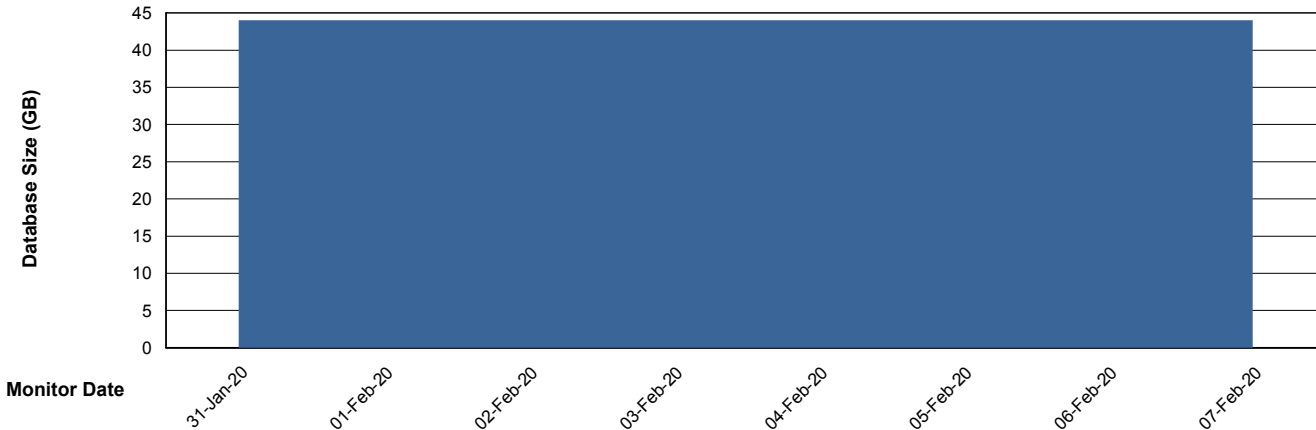

DATABASE SIZE LSS_ABSCH_DB_LIODA3

Database growth over last month