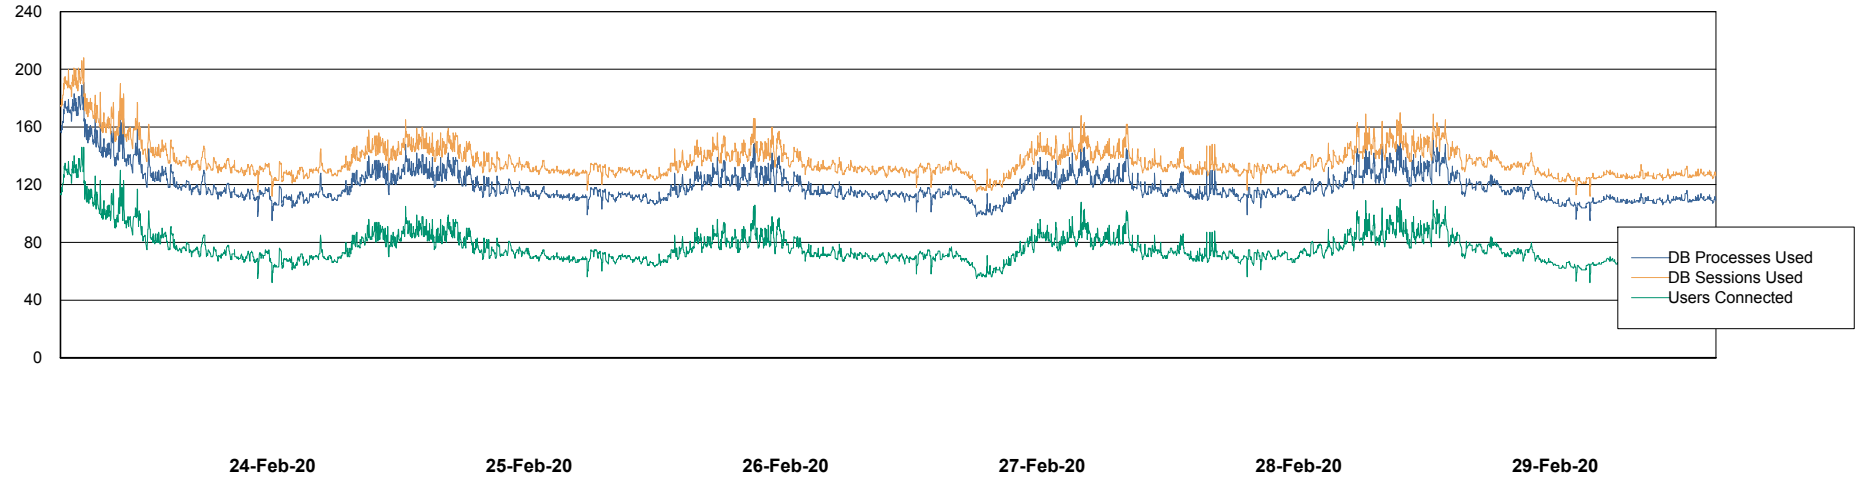

Database Performance LSS_ABSME_DB_LIODA4

DB Processes Max 1,000
DB Sessions Max 1,522