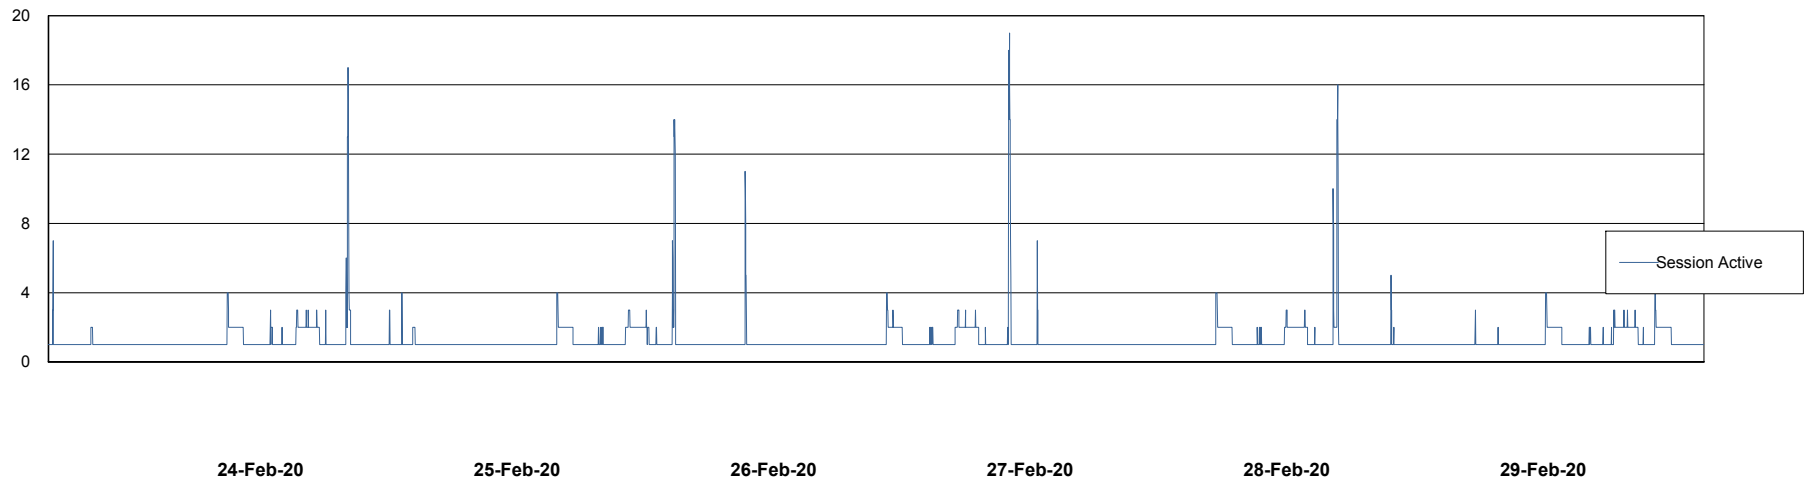

Harddisk Usage LLG_PRD_TS2

	Free disk space on c: (%)	Total disk space on c: (Gb)	Free disk space on d: (%)	Total disk space on d: (Gb)	Free disk space on e: (%)	Total disk space on e: (Gb)
29-Feb-20	84	279	74	993	62	684
28-Feb-20	84	279	74	993	62	684
27-Feb-20	84	279	74	993	63	684
26-Feb-20	84	279	74	993	63	684
25-Feb-20	84	279	74	993	64	684
24-Feb-20	84	279	74	993	17	684
23-Feb-20	84	279	74	993	9	684

Weekly SLA Customer Report

Customer LLG_Production
Database ID 53

Database Performance LLGDB_BI02

DB Processes Max 1,000
DB Sessions Max 1,536

Weekly SLA Customer Report

Customer LLG_Production
Database ID 53