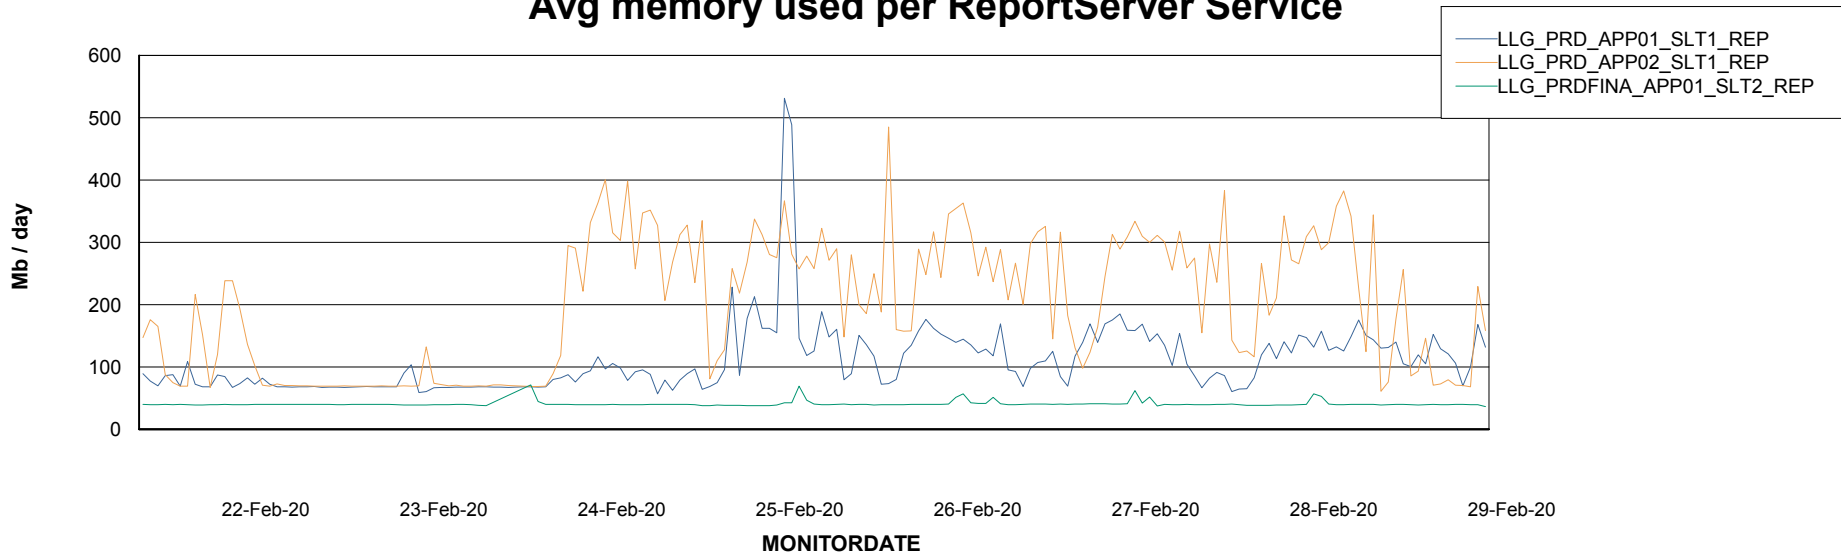

ABSolute Application Server Services

Avg memory used per ReportServer Service