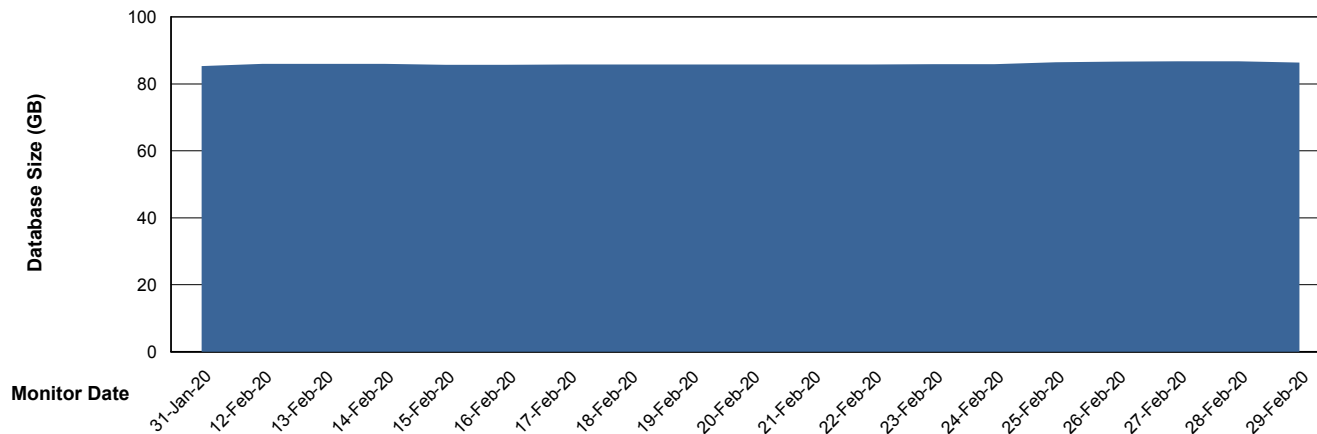

Database Performance LLGDB_Production

DB Processes Max 300
DB Sessions Max 480

Weekly SLA Customer Report

Customer LLG_Production
Database ID 53

Database Performance LLGDB_Standby

DB Processes Max 300
DB Sessions Max 480

Weekly SLA Customer Report

Customer LLG_Production
Database ID 53

DATABASE SIZE LLGDB_BI02

Database growth over last month

DATABASE SIZE LLGDB_Production

Database growth over last month

Weekly SLA Customer Report