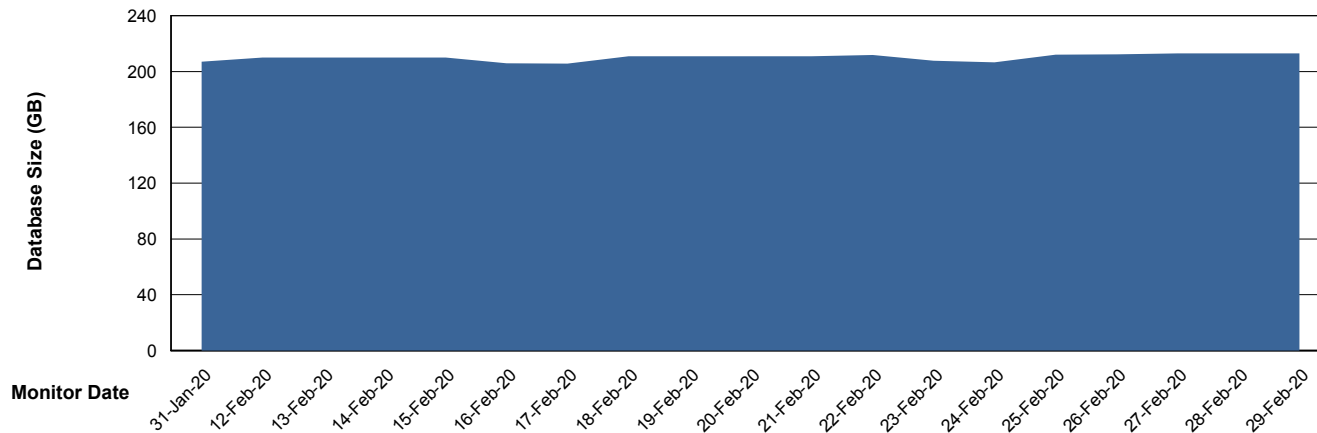

Weekly SLA Customer Report

Customer LLG_Production
Database ID 53

DATABASE SIZE LLGDB_BI02

Database growth over last month

DATABASE SIZE LLGDB_Production

Database growth over last month

Weekly SLA Customer Report