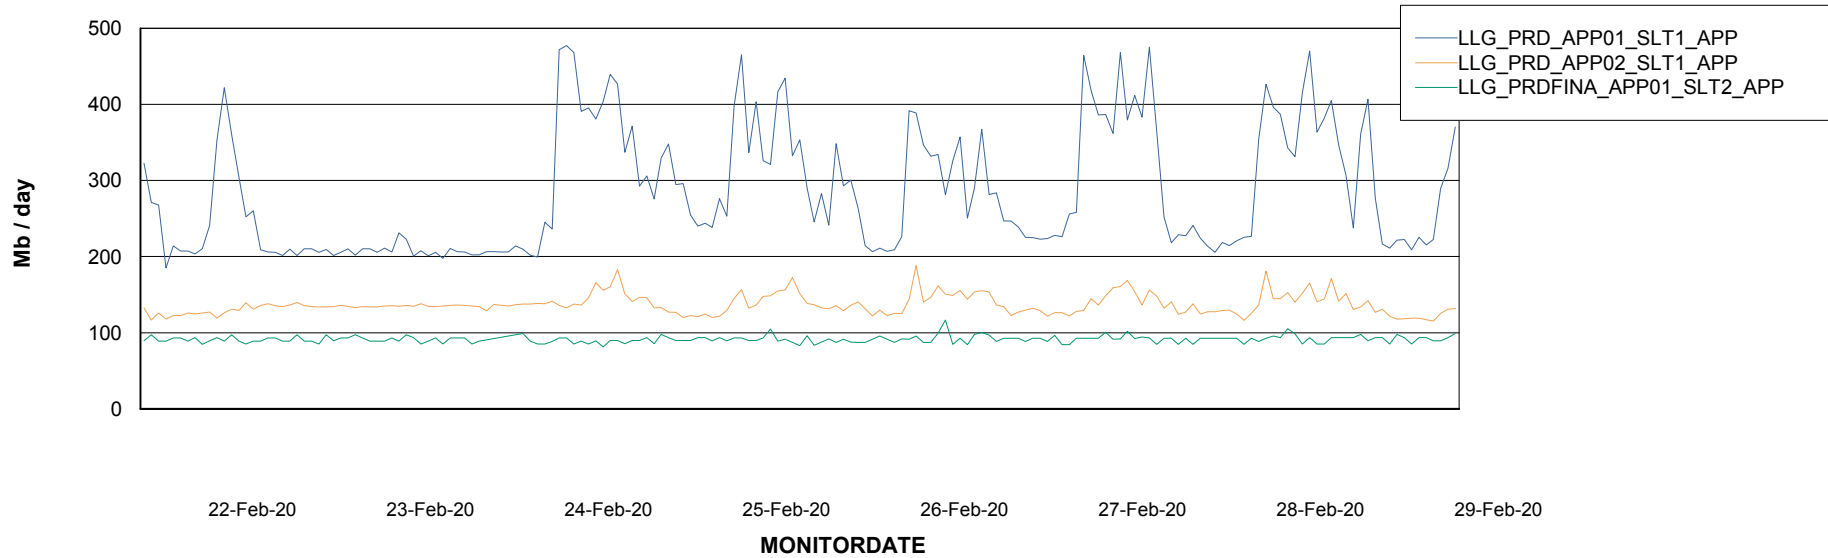

Weekly SLA Customer Report

Customer LLG_Production
Database ID 53

Database Tablespace		LLGDB_Production		
Date	Tablespace Name	Filesize (Gb)	Usedsize (Gb)	Percentage free
29-Feb-20	ABSDATA	96	84	13
	INDX	141	121	14
28-Feb-20	ABSDATA	96	84	13
	INDX	141	121	14
27-Feb-20	ABSDATA	96	84	13
	INDX	141	121	14
26-Feb-20	ABSDATA	96	84	13
	INDX	141	121	14
25-Feb-20	ABSDATA	96	84	13
	INDX	141	121	14
24-Feb-20	ABSDATA	96	84	13
	INDX	141	121	14
23-Feb-20	ABSDATA	96	84	13
	INDX	141	120	15

Weekly SLA Customer Report

Customer LLG_Production
Database ID 53

ABSSolute Application Server Services

Avg memory used per ABS Server Service

Weekly SLA Customer Report

Customer LLG_Production
Database ID 53