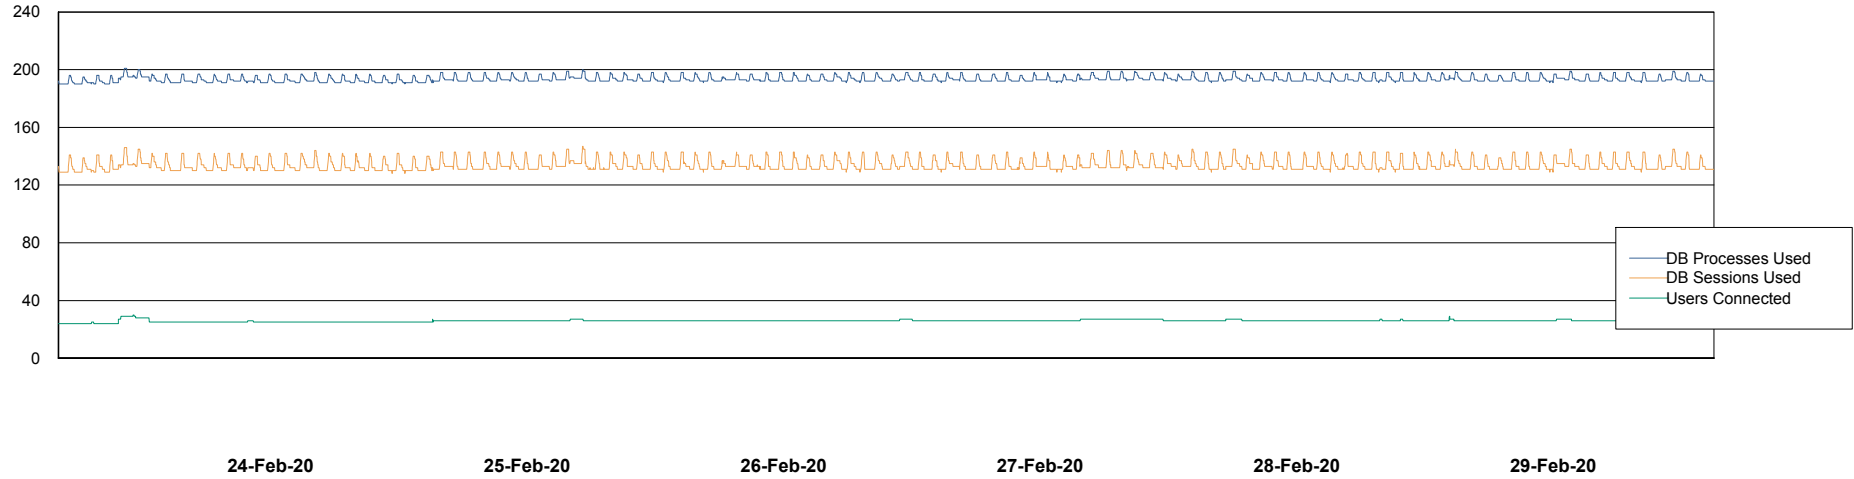

Database Performance LLGDB_Production

DB Processes Max 300
DB Sessions Max 480

Weekly SLA Customer Report

Customer LLG_Production
Database ID 53

Database Performance LLGDB_Standby

DB Processes Max 300
DB Sessions Max 480