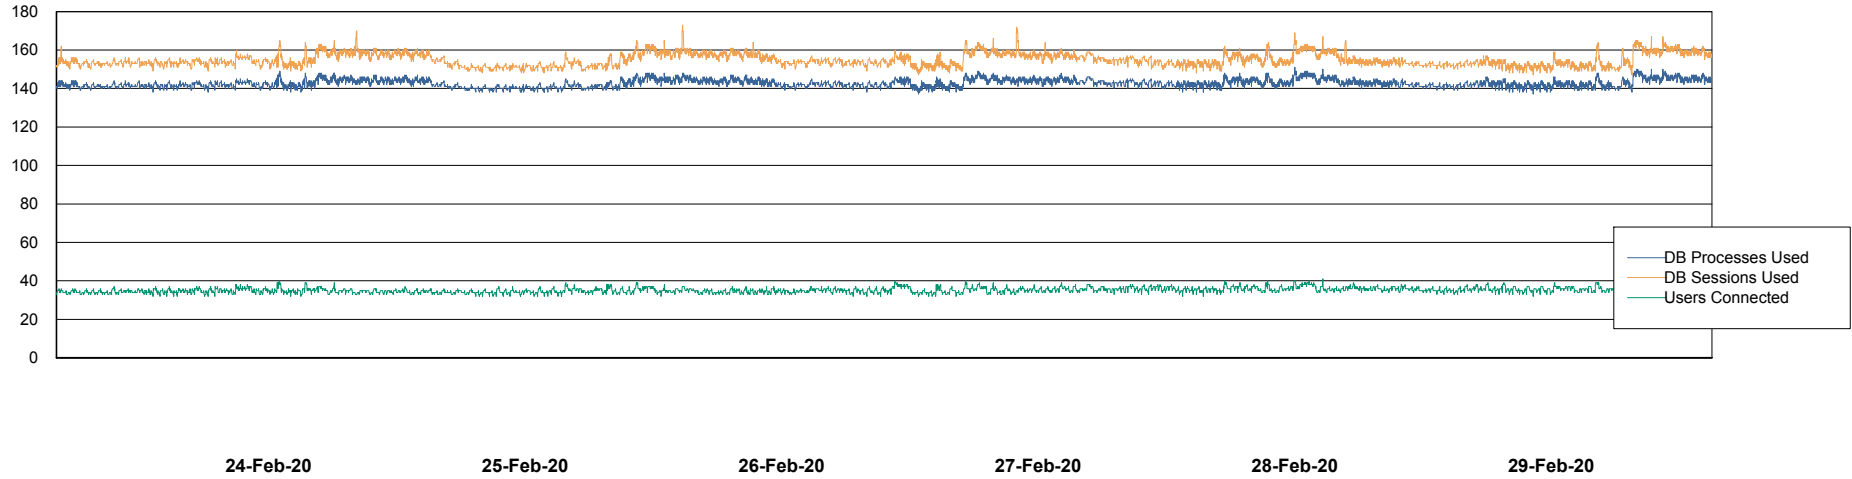

Database Performance LLGDB_BI02

DB Processes Max 1,000
DB Sessions Max 1,536