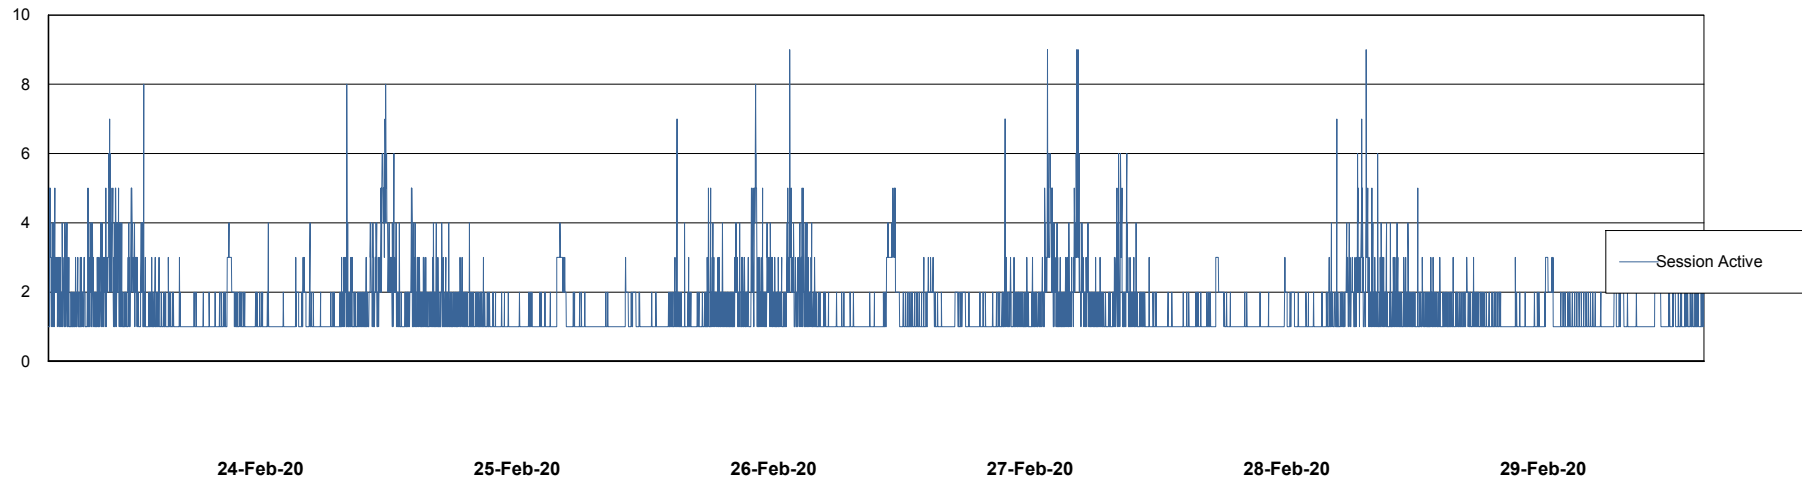

Database Performance LLGDB_Production

DB Processes Max 300
DB Sessions Max 480