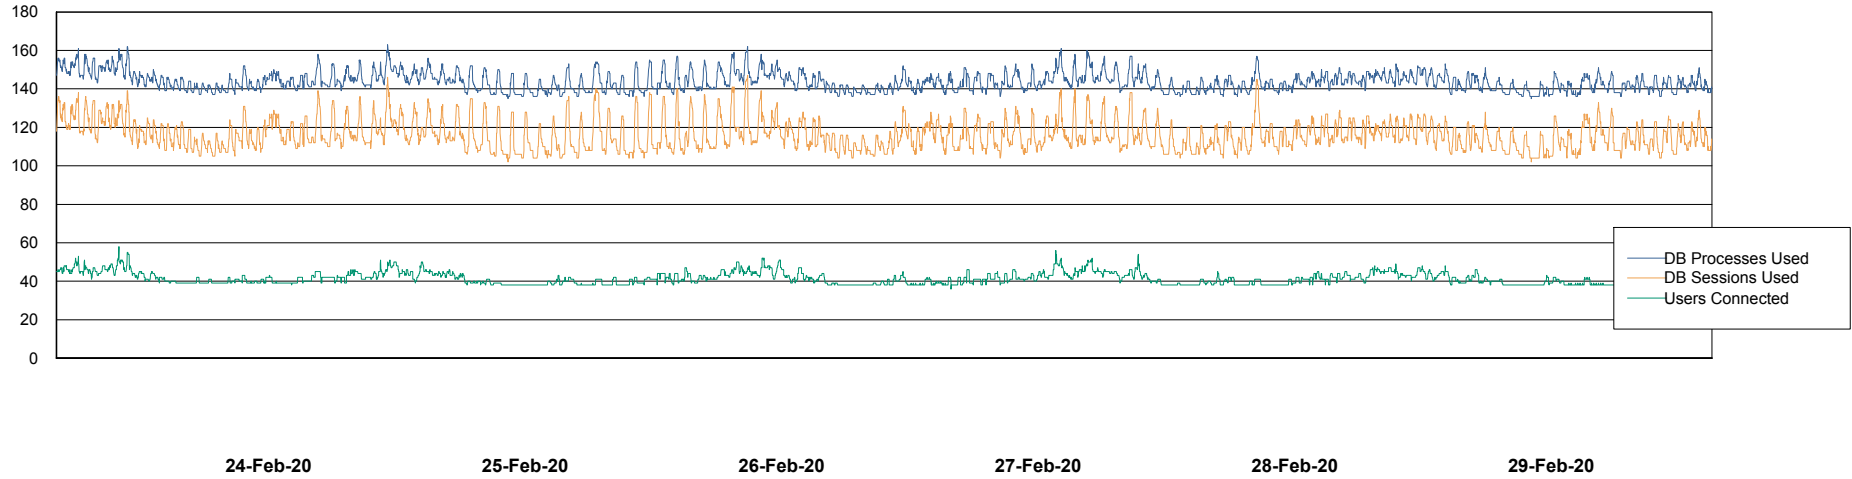

Database Performance LLGDB_Production

DB Processes Max 300
DB Sessions Max 480