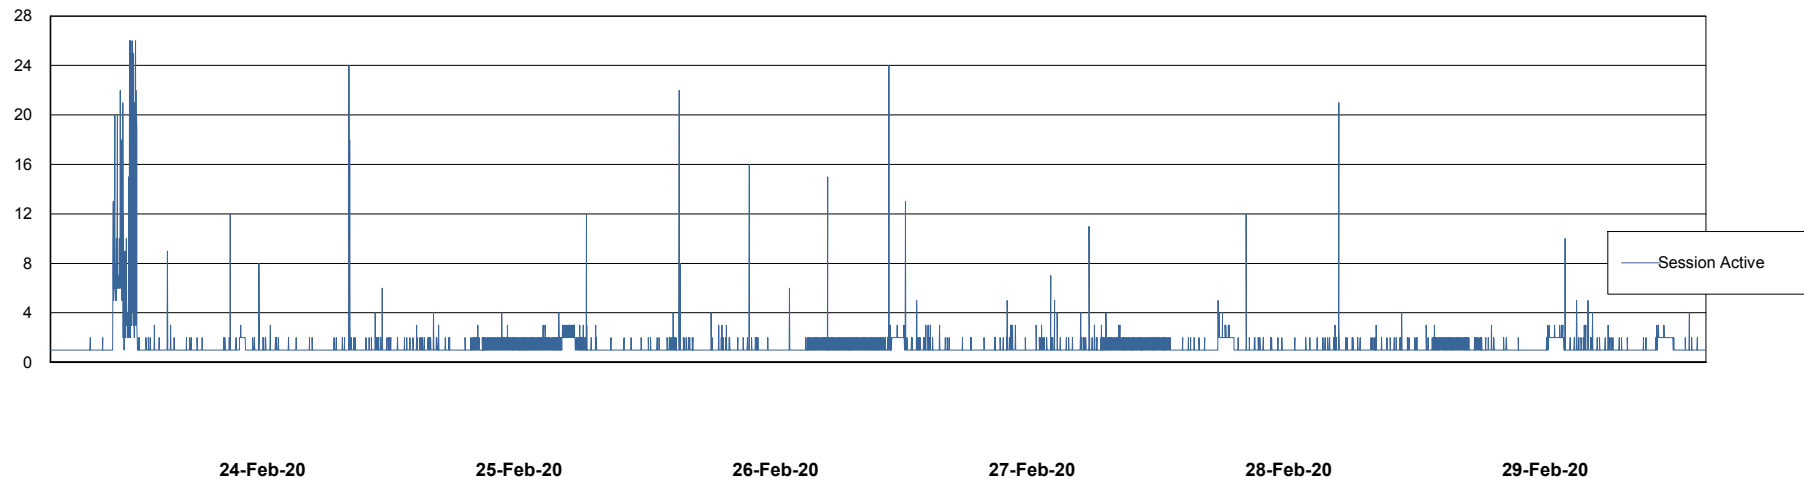

Database Performance LLGDB_Production

DB Processes Max 300
DB Sessions Max 480

Weekly SLA Customer Report

Customer LLG_Production
Database ID 53

Database Performance LLGDB_Standby

DB Processes Max 300
DB Sessions Max 480

Weekly SLA Customer Report

Customer LLG_Production
Database ID 53

DATABASE SIZE LLGDB_BI02

Database growth over last month

DATABASE SIZE LLGDB_Production

Database growth over last month

Weekly SLA Customer Report