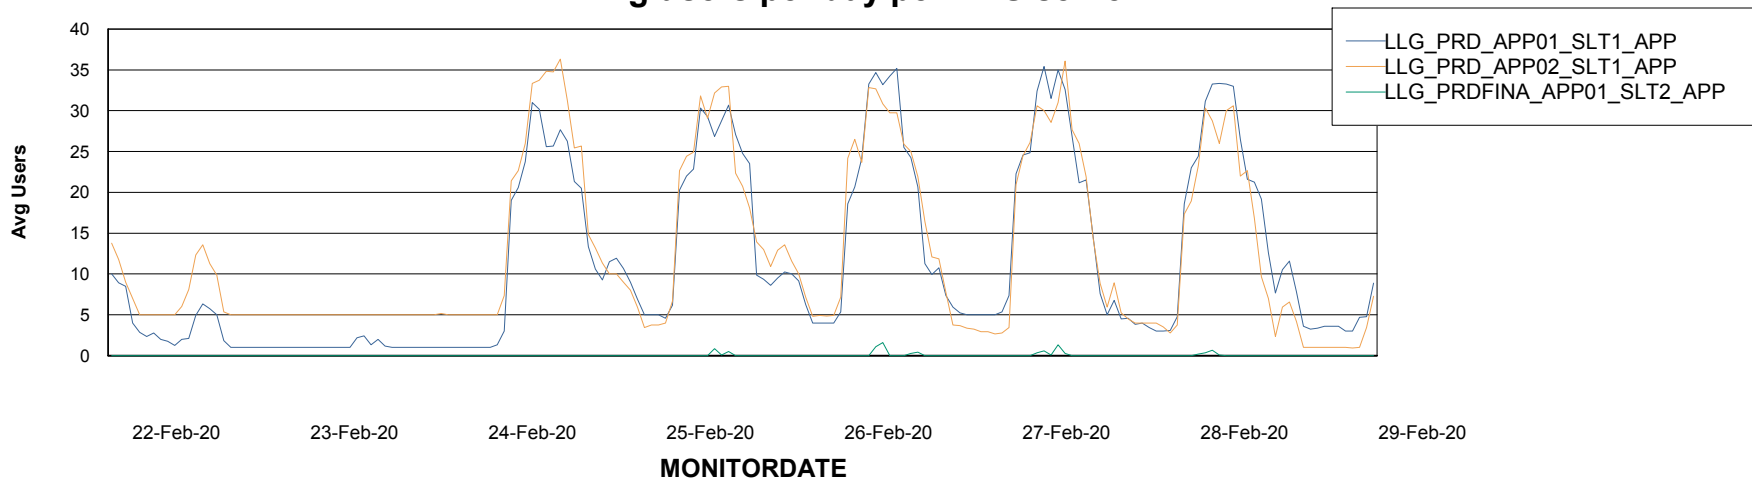

Avg users per day per ABS server