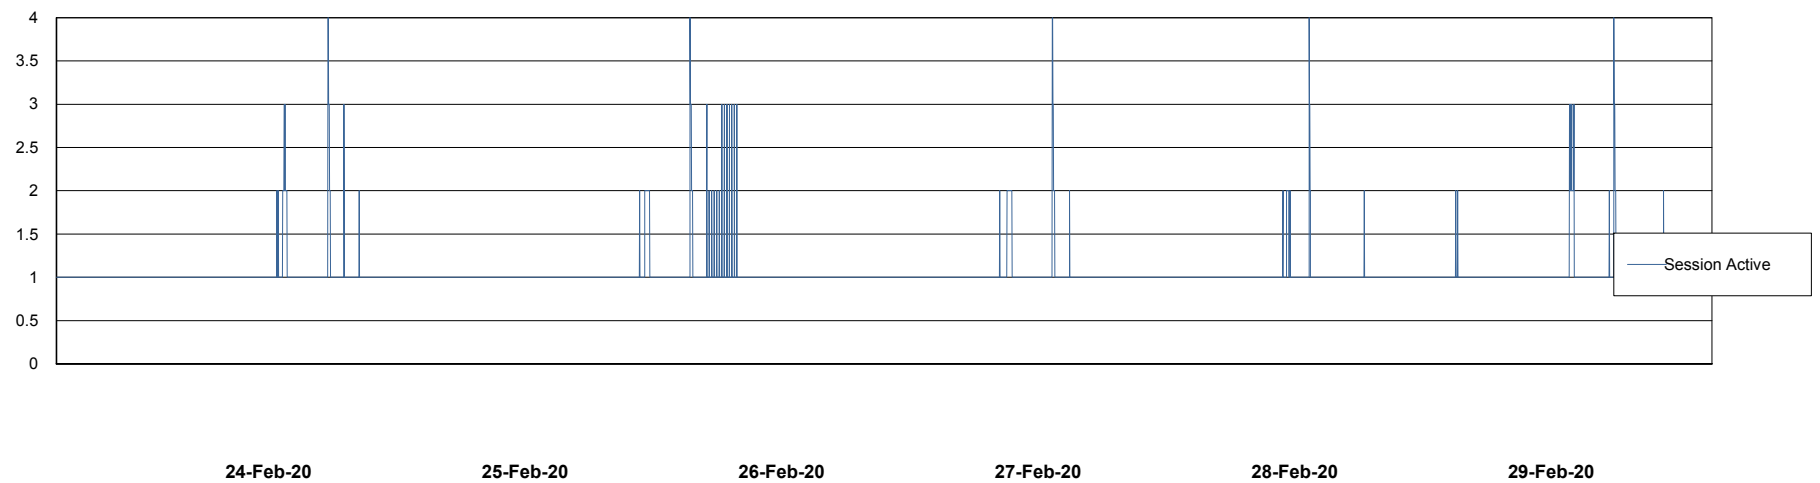

Database Performance ELJDB_PRD_BI

DB Processes Max 1,000
DB Sessions Max 1,524