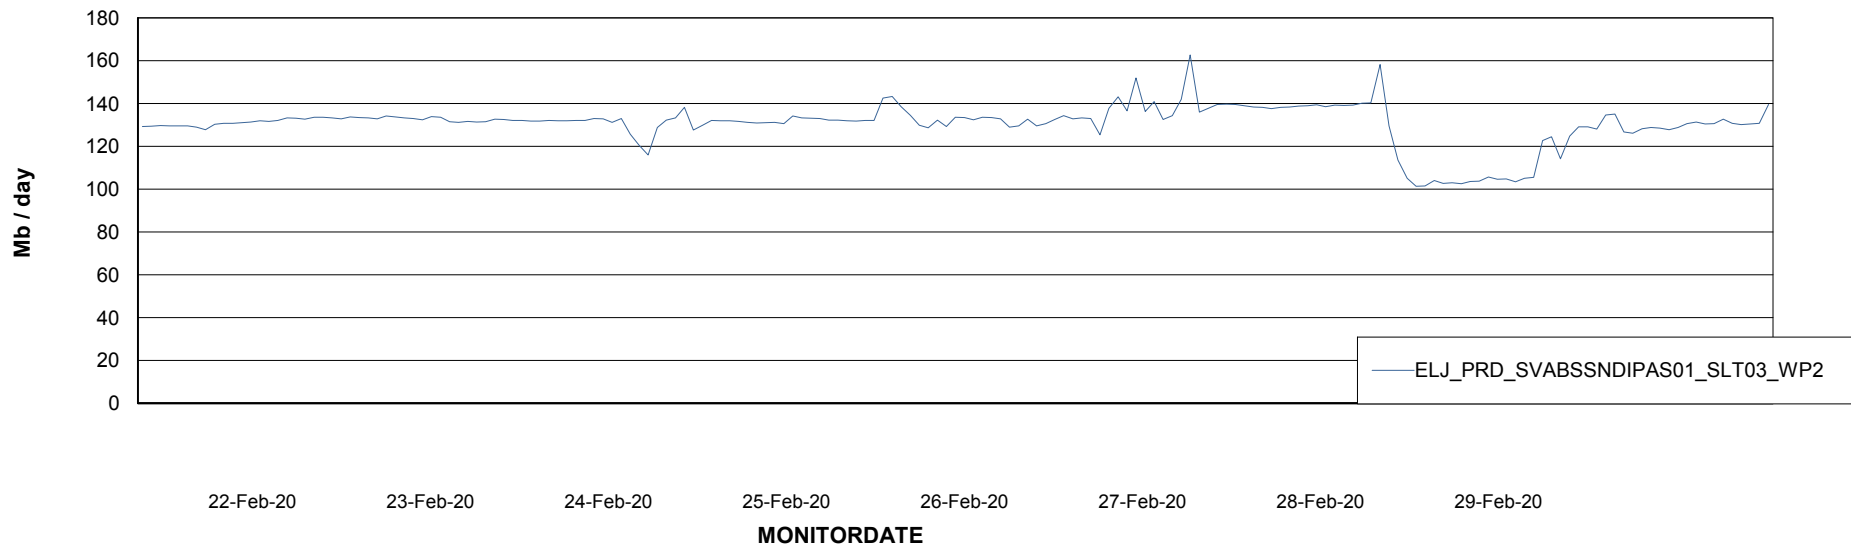

ABSSolute Web Component Services

Avg memory used per ABS Web component