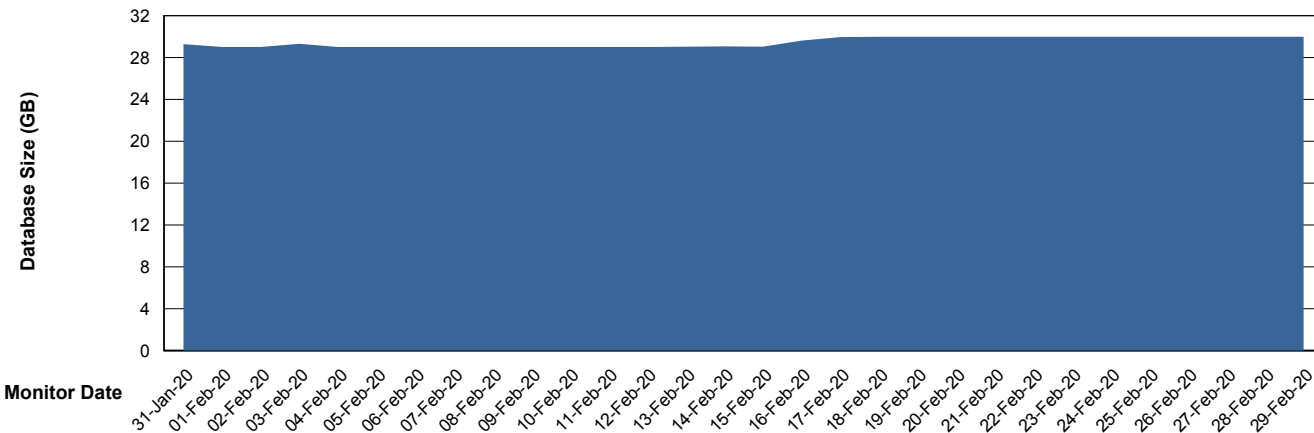

DATABASE SIZE ELJDB_Production

Database growth over last month