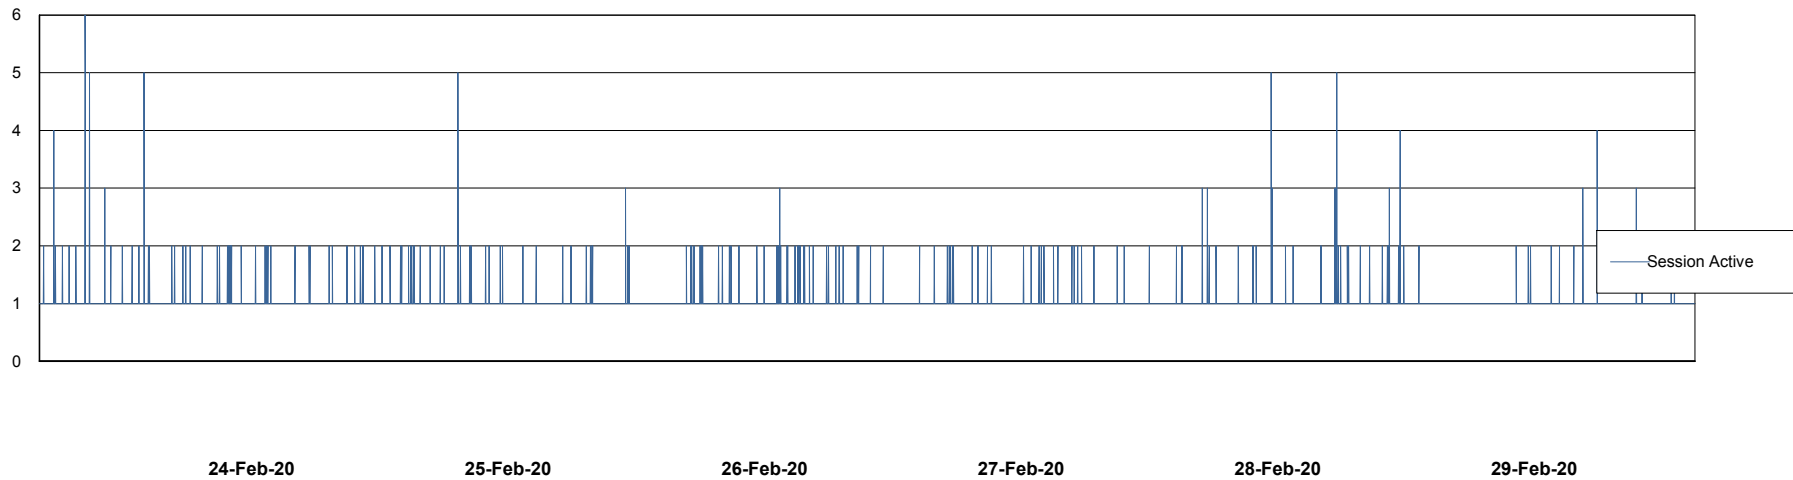

Database Performance ELJDB_Standby

DB Processes Max 600
DB Sessions Max 924