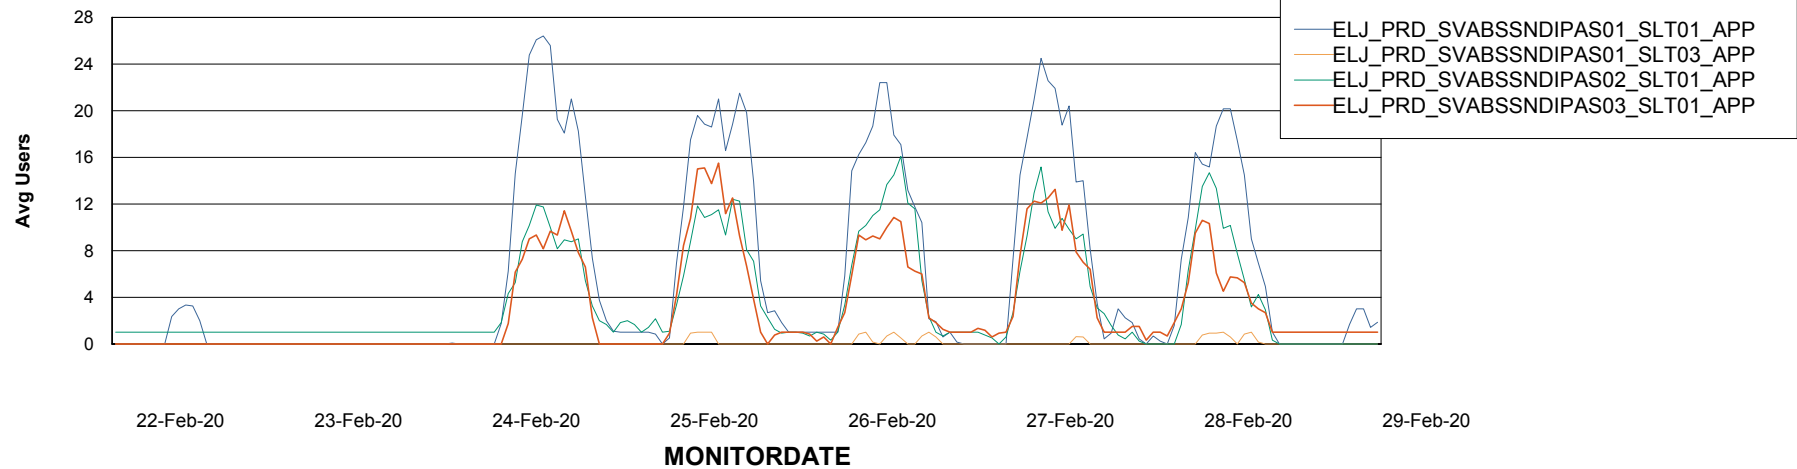

Avg users per day per ABS server