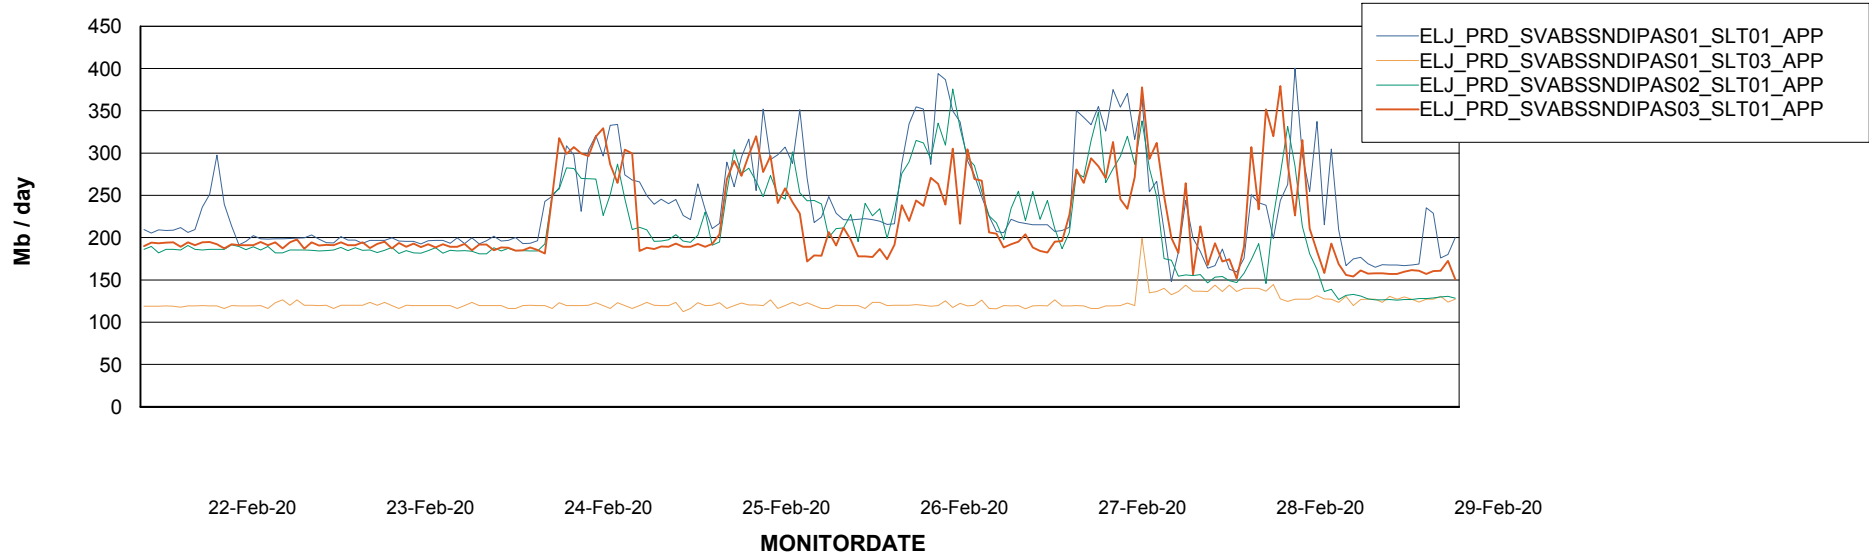

ABSSolute Application Server Services

Avg memory used per ABS Server Service