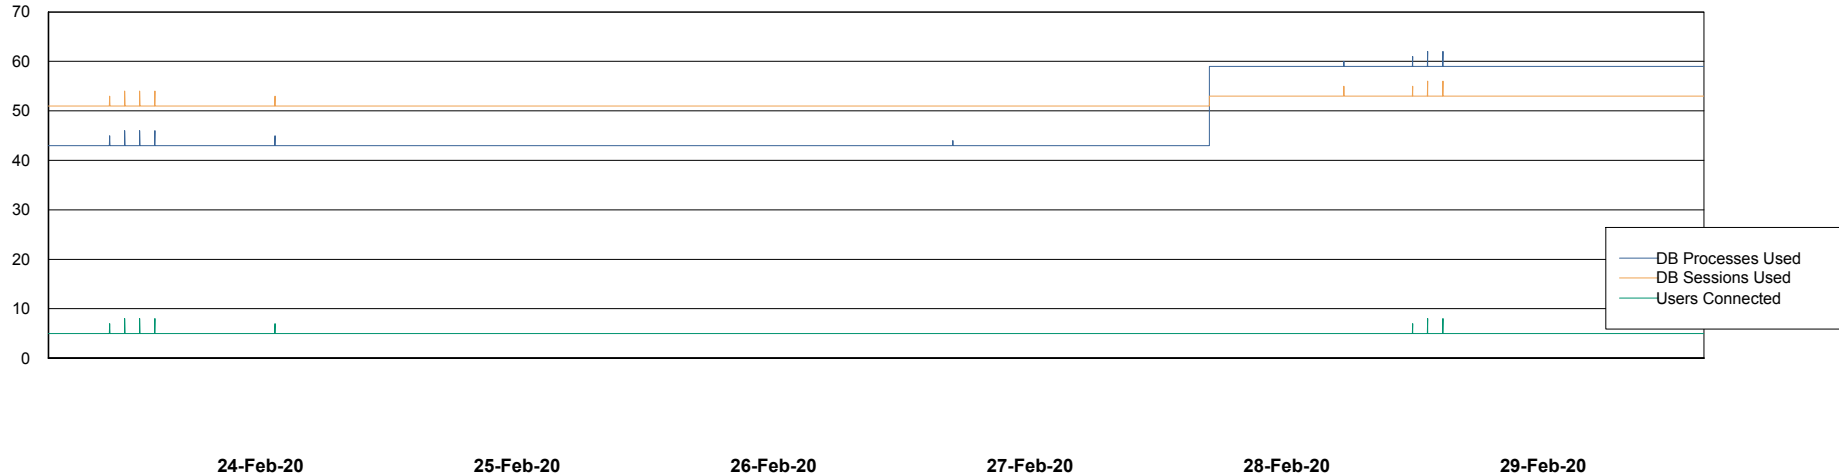

Database Performance ELJDB_Standby

DB Processes Max 600
DB Sessions Max 924