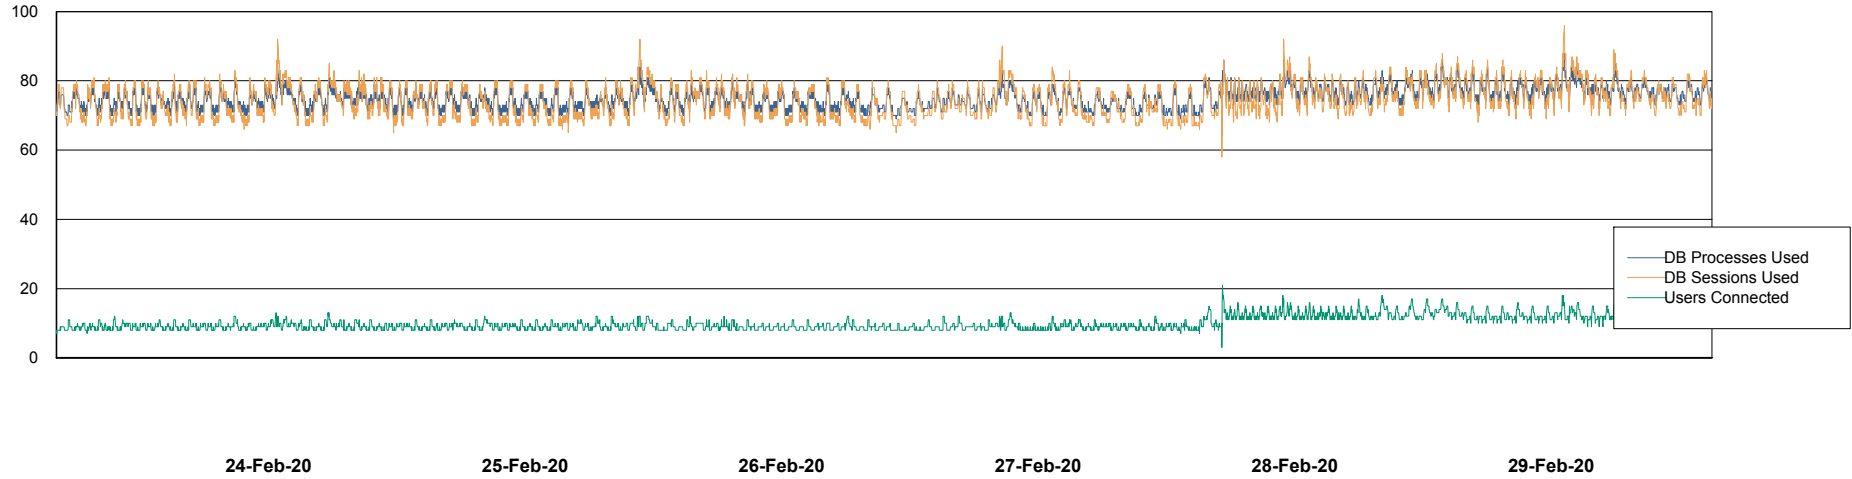

Database Performance ELJDB_PRD_BI

DB Processes Max 1,000
DB Sessions Max 1,524