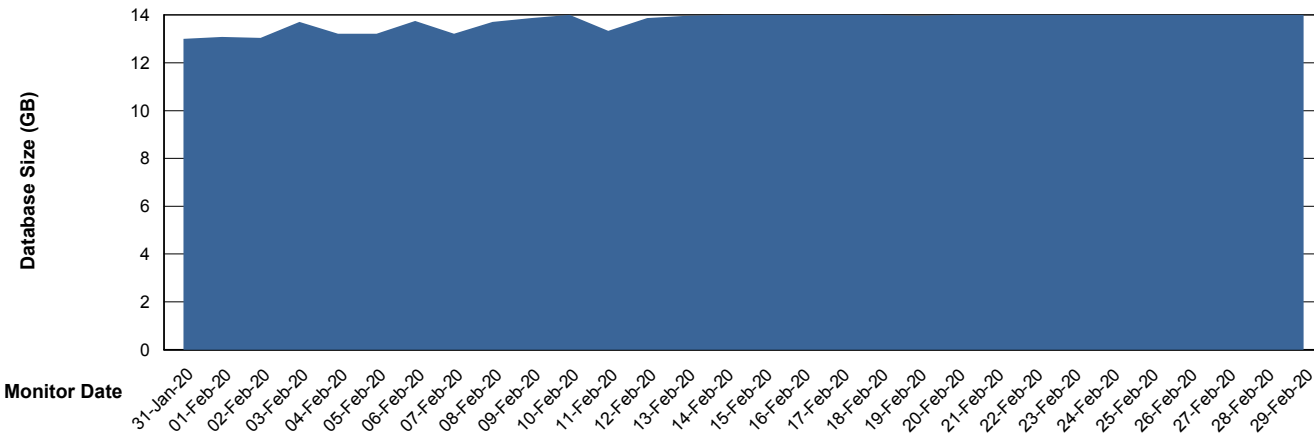

DATABASE SIZE ELJDB_PRD_BI

Database growth over last month