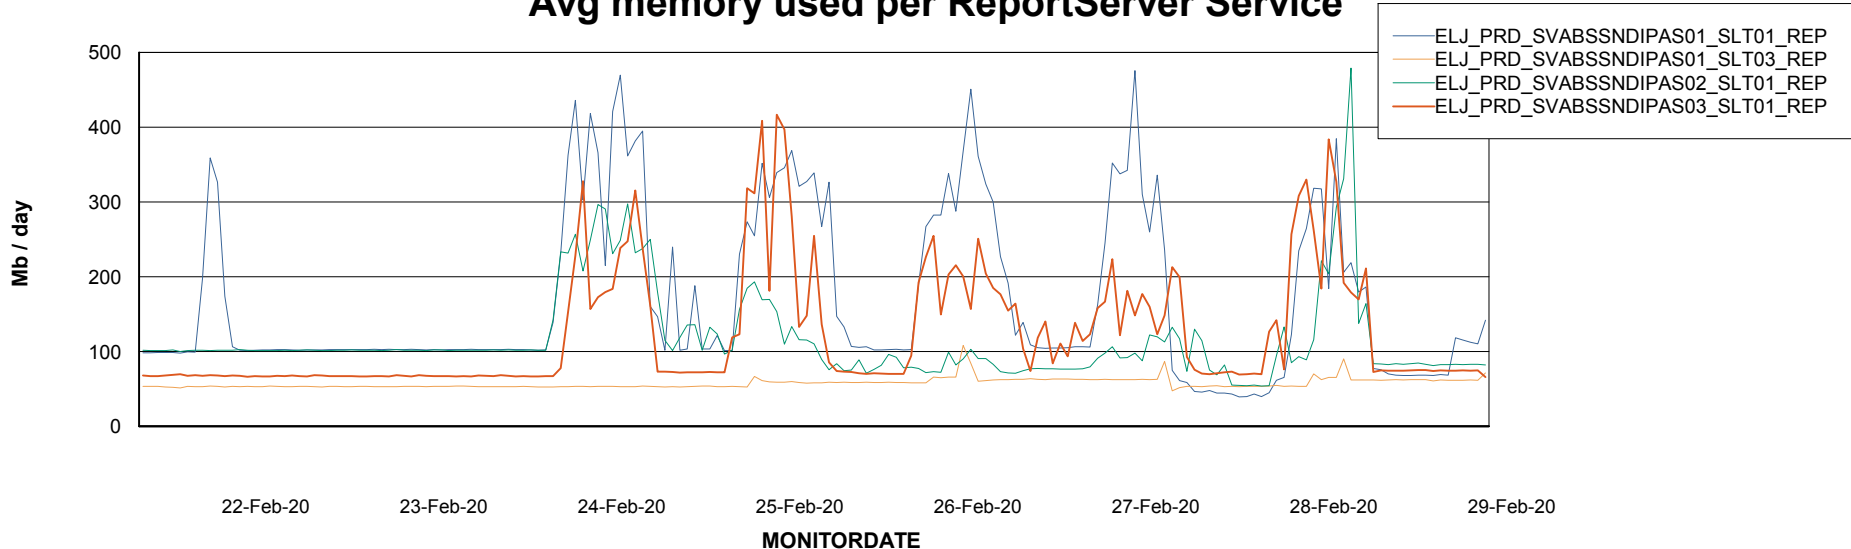

ABSSolute Application ReportServer Services

Avg memory used per ReportServer Service