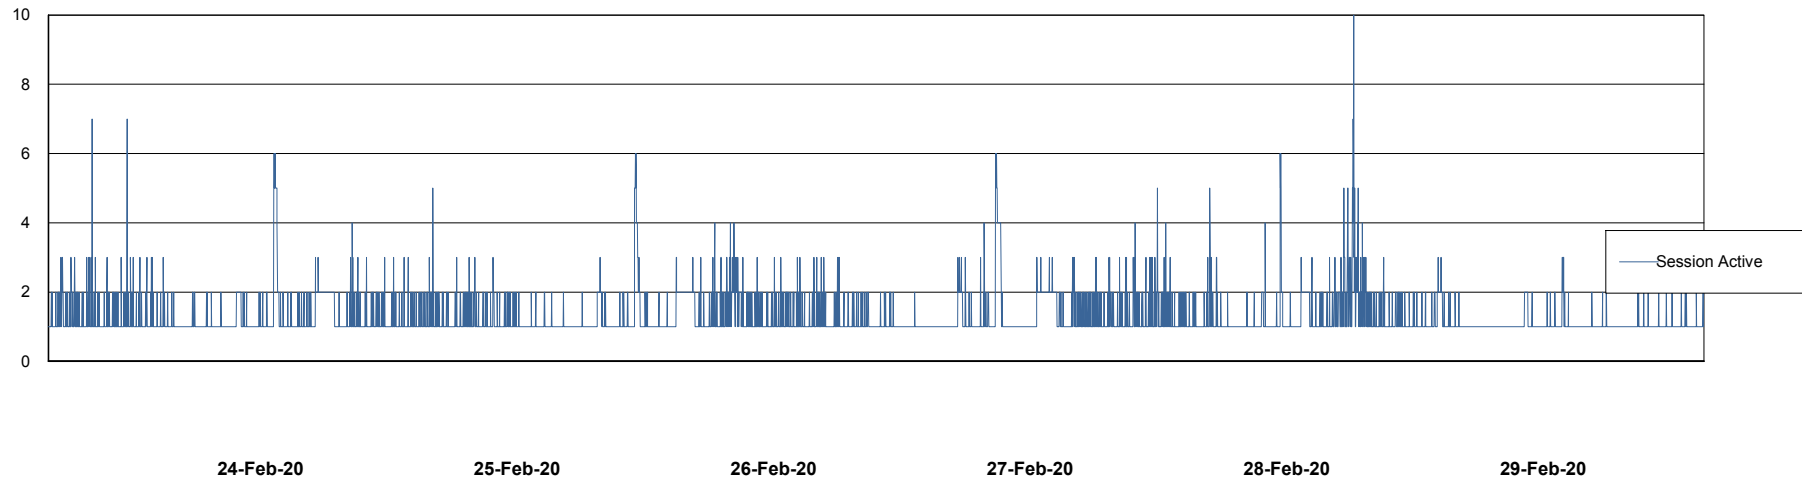

Database Performance ELJDB_Production

DB Processes Max 600
DB Sessions Max 924