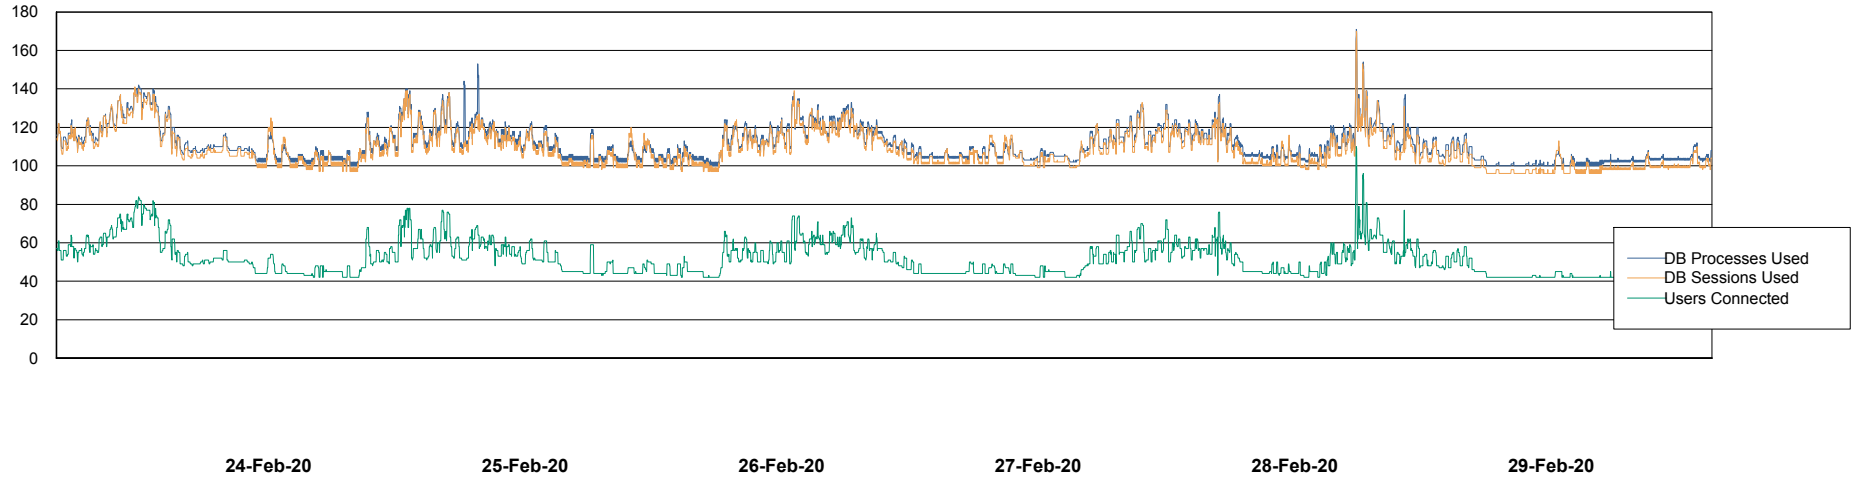

Database Performance ELJDB_Production

DB Processes Max 600
DB Sessions Max 924