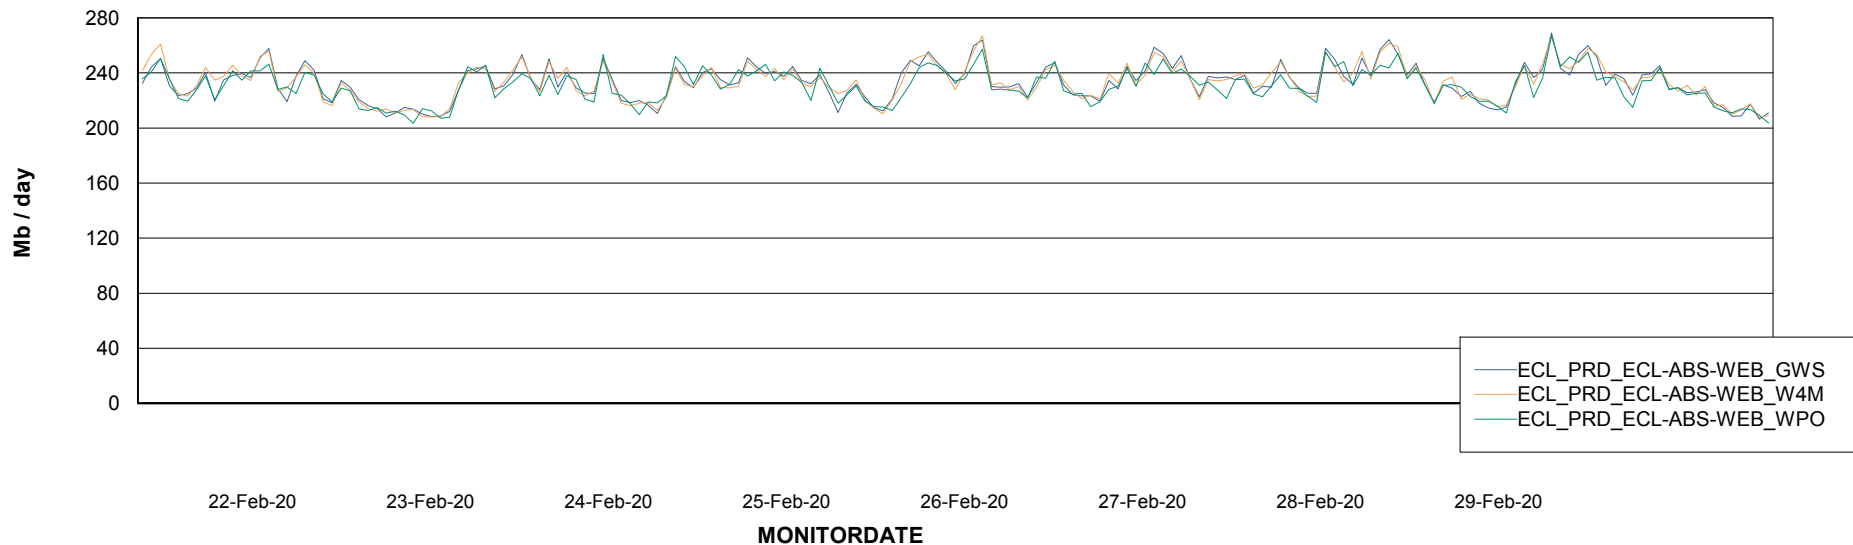

ABSolute Web Component Services

Avg memory used per ABS Web component