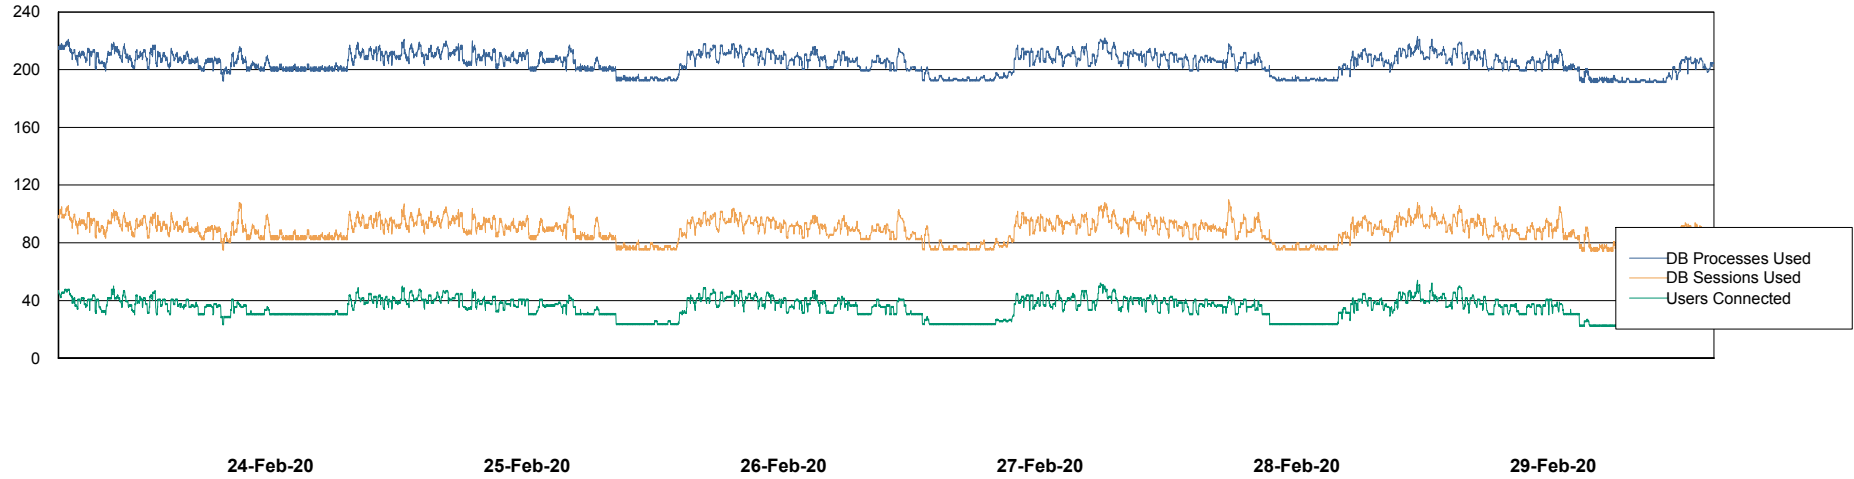

Weekly SLA Customer Report

Customer ECL Production
Database ID 77

Harddisk Usage ECL_PRD_ECL-ABS-WEB

	Free disk space on c: (%)	Total disk space on c: (Gb)
29-Feb-20	79	127
28-Feb-20	79	127
27-Feb-20	79	127
26-Feb-20	79	127
25-Feb-20	79	127
24-Feb-20	79	127
23-Feb-20	79	127

Weekly SLA Customer Report

Customer ECL Production
Database ID 77

Database Performance ECLDB_Production

DB Processes Max 300
DB Sessions Max 480

Weekly SLA Customer Report

Customer ECL Production
Database ID 77