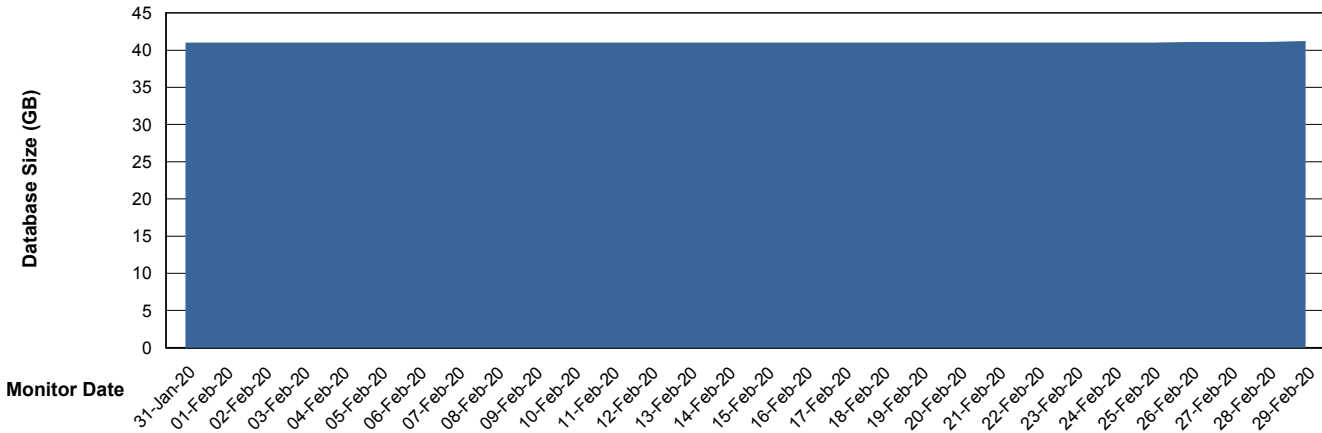

Database Performance ECLDB_Standby

DB Processes Max 300
DB Sessions Max 480

Weekly SLA Customer Report

Customer ECL Production
 Database ID 77

DATABASE SIZE ECLDB_Production

Database growth over last month

Database Tablespace ECLDB_Production

Date	Tablespace Name	Filesize (Gb)	Usedsize (Gb)	Percentage free
29-Feb-20	ABSDATA	46	38	17
	INDX	8	1	88
28-Feb-20	ABSDATA	46	38	17
	INDX	8	1	88
27-Feb-20	ABSDATA	46	38	17
	INDX	8	1	88
26-Feb-20	ABSDATA	46	38	17
	INDX	8	1	88
25-Feb-20	ABSDATA	46	38	17
	INDX	8	1	88
24-Feb-20	ABSDATA	44	38	14
	INDX	8	1	88
23-Feb-20	ABSDATA	44	38	14
	INDX	8	1	88