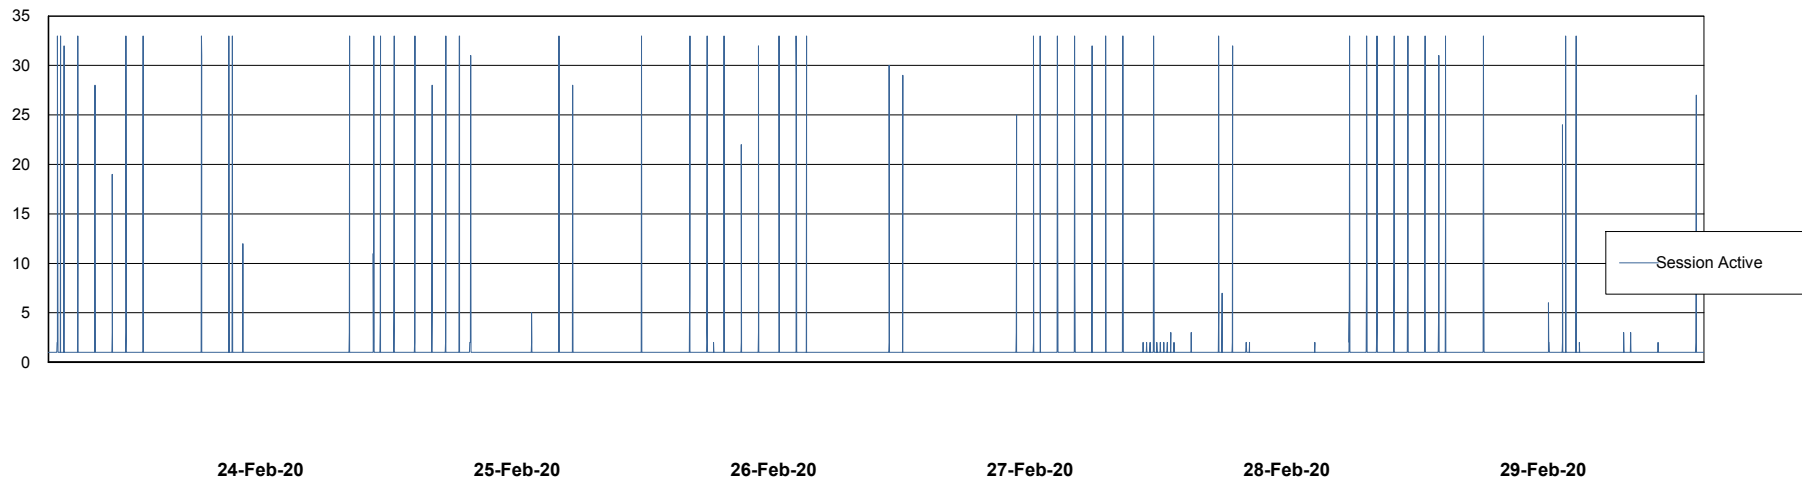

Weekly SLA Customer Report

Customer ECL Production
Database ID 77

Database Performance ECLDB_Production

DB Processes Max 300
DB Sessions Max 480

Weekly SLA Customer Report

Customer ECL Production
Database ID 77

Database Performance ECLDB_Standby

DB Processes Max 300
DB Sessions Max 480

Weekly SLA Customer Report

Customer ECL Production
 Database ID 77

DATABASE SIZE ECLDB_Production

Database growth over last month