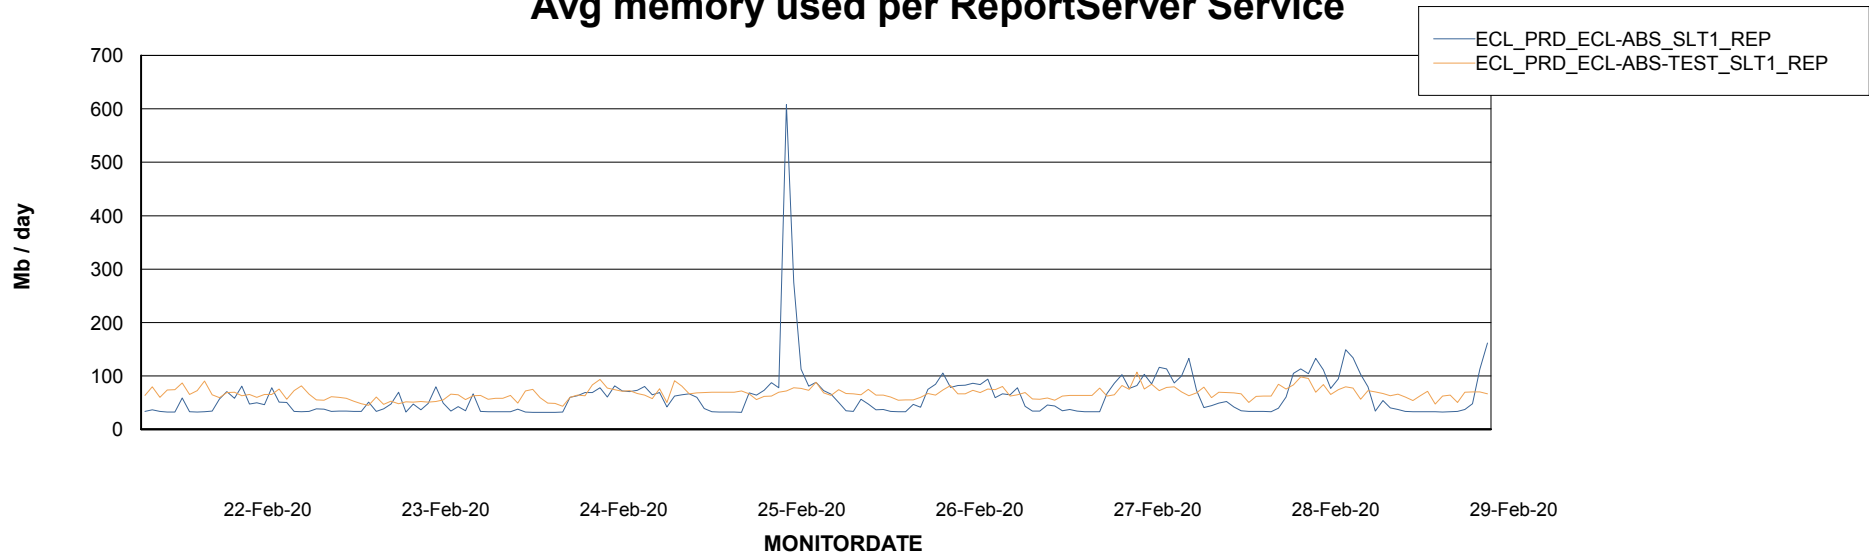

Avg memory used per ABS Server Service

Avg users per day per ABS server

Weekly SLA Customer Report

Customer ECL Production
Database ID 77

ABSSolute Application ReportServer Services

Avg memory used per ReportServer Service