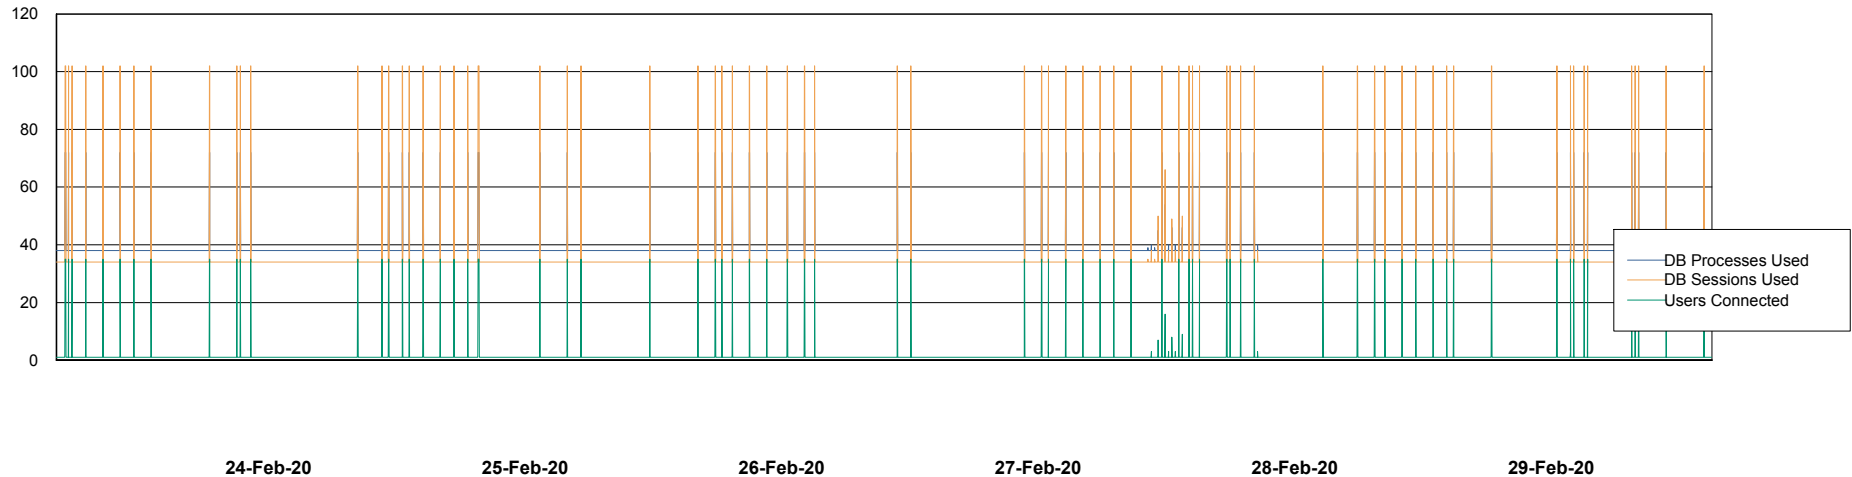

Weekly SLA Customer Report

Customer ECL Production
Database ID 77

Database Performance ECLDB_Production

DB Processes Max 300
DB Sessions Max 480

Weekly SLA Customer Report

Customer ECL Production
Database ID 77

Database Performance ECLDB_Standby

DB Processes Max 300
DB Sessions Max 480

Weekly SLA Customer Report

Customer ECL Production
 Database ID 77

DATABASE SIZE ECLDB_Production

Database growth over last month