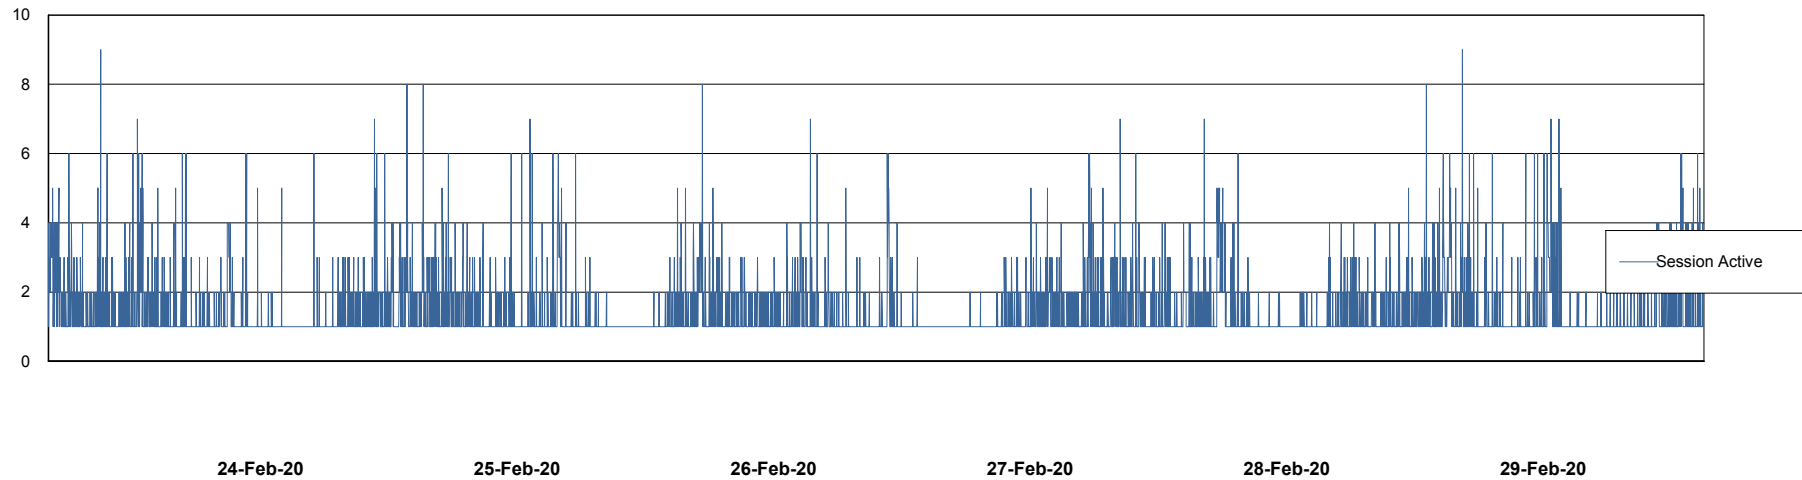

Weekly SLA Customer Report

Customer ECL Production
Database ID 77

Harddisk Usage ECL_PRD_ECL-ABS-WEB

	Free disk space on c: (%)	Total disk space on c: (Gb)
29-Feb-20	79	127
28-Feb-20	79	127
27-Feb-20	79	127
26-Feb-20	79	127
25-Feb-20	79	127
24-Feb-20	79	127
23-Feb-20	79	127

Weekly SLA Customer Report

Customer ECL Production
Database ID 77

Database Performance ECLDB_Production

DB Processes Max 300
DB Sessions Max 480

Weekly SLA Customer Report

Customer ECL Production
Database ID 77