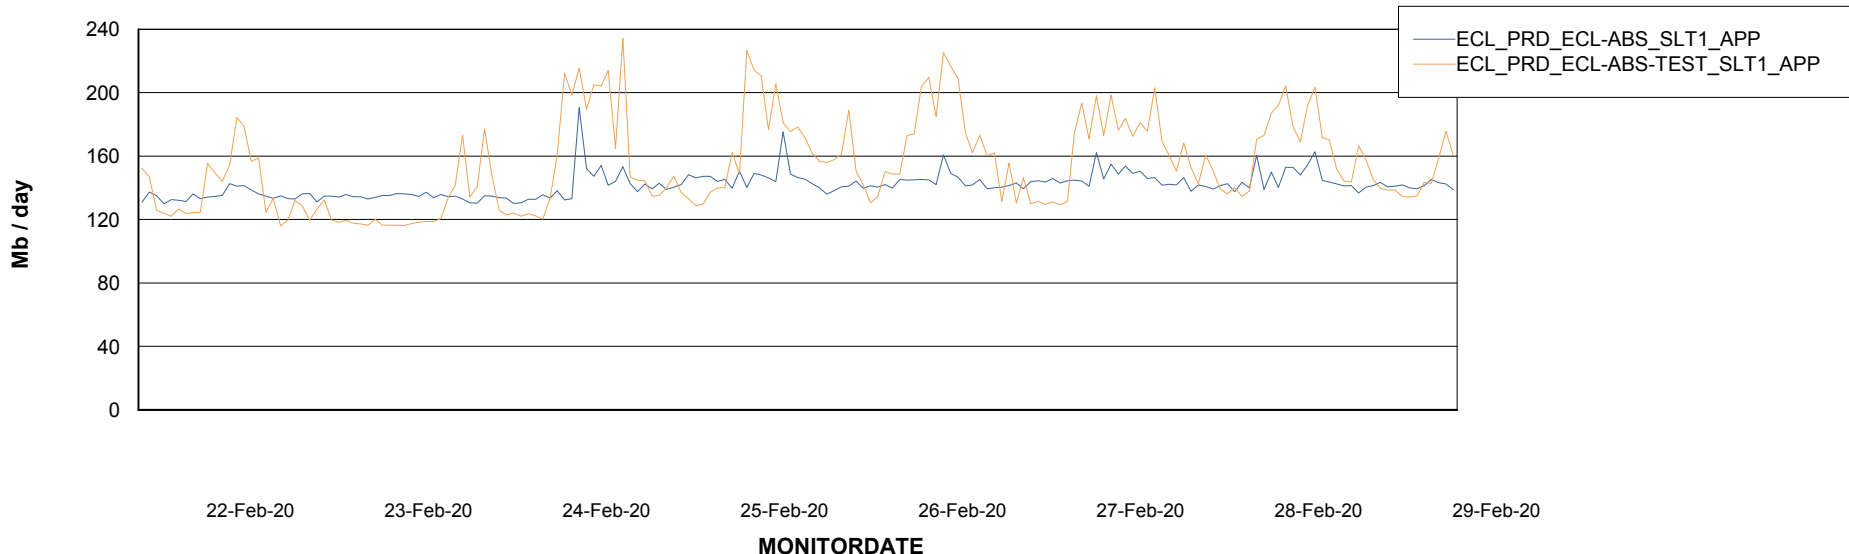

Database Tablespace ECLDB_Production

Date	Tablespace Name	Filesize (Gb)	Usedsize (Gb)	Percentage free
29-Feb-20	ABSDATA	46	38	17
	INDX	8	1	88
28-Feb-20	ABSDATA	46	38	17
	INDX	8	1	88
27-Feb-20	ABSDATA	46	38	17
	INDX	8	1	88
26-Feb-20	ABSDATA	46	38	17
	INDX	8	1	88
25-Feb-20	ABSDATA	46	38	17
	INDX	8	1	88
24-Feb-20	ABSDATA	44	38	14
	INDX	8	1	88
23-Feb-20	ABSDATA	44	38	14
	INDX	8	1	88

Weekly SLA Customer Report

Customer ECL Production
Database ID 77

Standby Database Health ECL Production

Recovery lag for last 7 days

Weekly SLA Customer Report

Customer ECL Production
Database ID 77

ABSSolute Application Server Services

Avg memory used per ABS Server Service

Avg users per day per ABS server

Weekly SLA Customer Report

Customer ECL Production
Database ID 77

ABSSolute Application ReportServer Services

Avg memory used per ReportServer Service