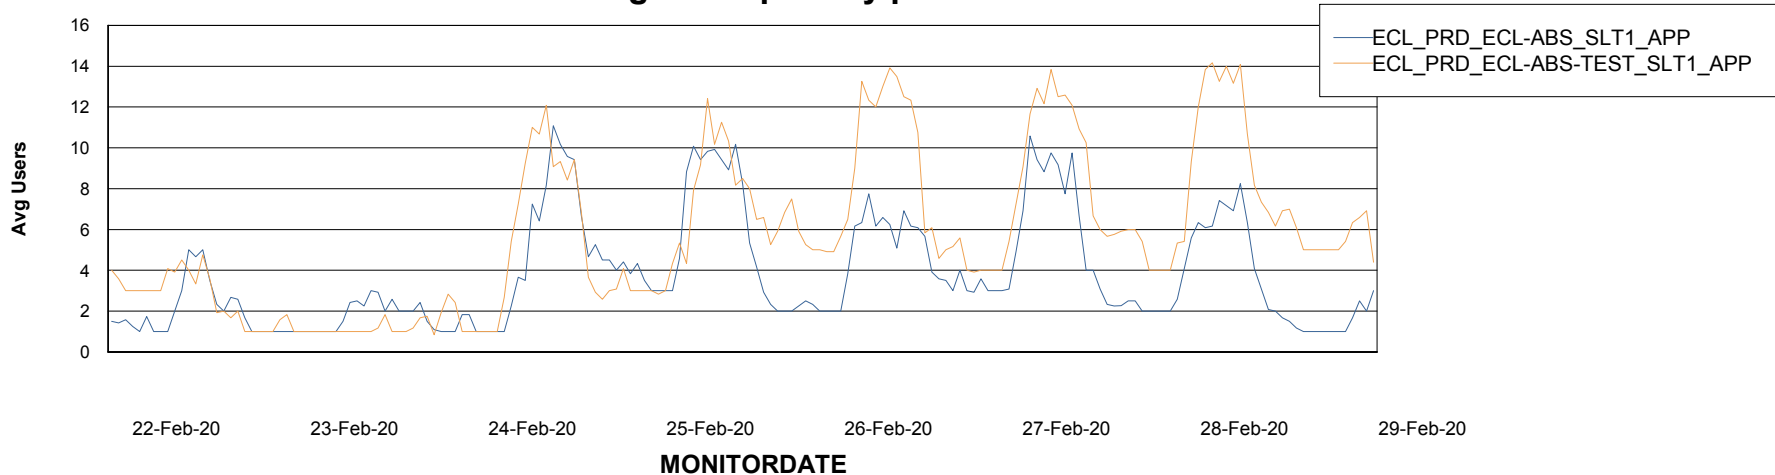

Weekly SLA Customer Report

Customer ECL Production
Database ID 77

Standby Database Health ECL Production

Recovery lag for last 7 days

Weekly SLA Customer Report

Customer ECL Production
Database ID 77

ABSSolute Application Server Services

Avg memory used per ABS Server Service

Avg users per day per ABS server

Weekly SLA Customer Report

Customer ECL Production
Database ID 77

ABSSolute Application ReportServer Services

Avg memory used per ReportServer Service