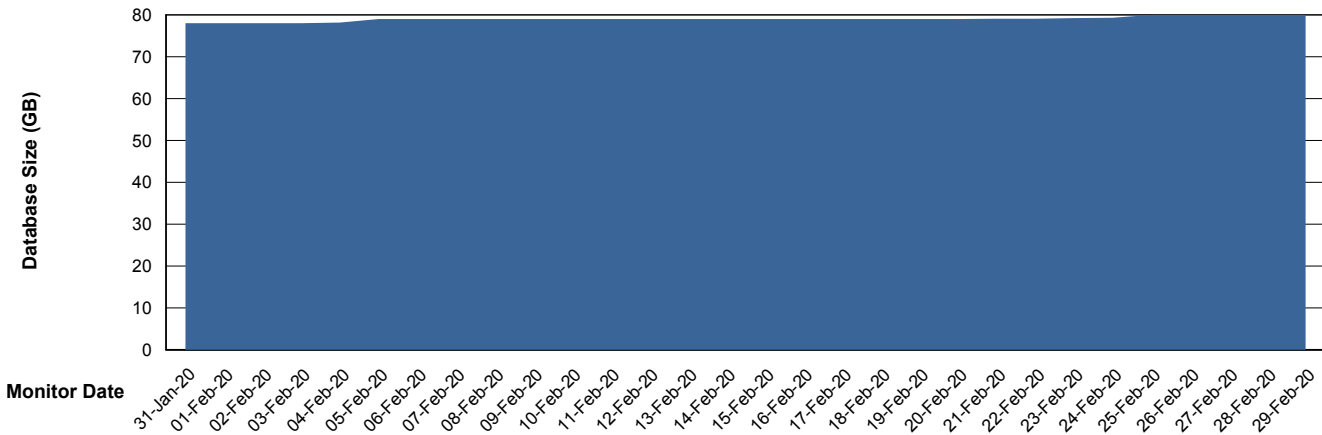

Database Performance BOHABS02_DB_Standby

DB Processes Max 500
DB Sessions Max 776

Weekly SLA Customer Report

Customer BOH_Production
 Database ID 55

DATABASE SIZE BOHABS01_DB_Primary

Database growth over last month

Database Tablespace BOHABS01_DB_Primary

| Date | Tablespace Name | Filesize (Gb) | Usedsize (Gb) | Percentage free |
|-----------|-----------------|---------------|---------------|-----------------|
| 29-Feb-20 | ABSDATA | 48 | 29 | 40 |
| | INDX | 60 | 49 | 18 |
| 28-Feb-20 | ABSDATA | 48 | 29 | 40 |
| | INDX | 60 | 49 | 18 |
| 27-Feb-20 | ABSDATA | 48 | 29 | 40 |
| | INDX | 60 | 49 | 18 |
| 26-Feb-20 | ABSDATA | 48 | 29 | 40 |
| | INDX | 60 | 49 | 18 |
| 25-Feb-20 | ABSDATA | 48 | 29 | 40 |
| | INDX | 60 | 49 | 18 |
| 24-Feb-20 | ABSDATA | 48 | 29 | 40 |
| | INDX | 60 | 49 | 18 |
| 23-Feb-20 | ABSDATA | 48 | 29 | 40 |
| | INDX | 60 | 49 | 18 |