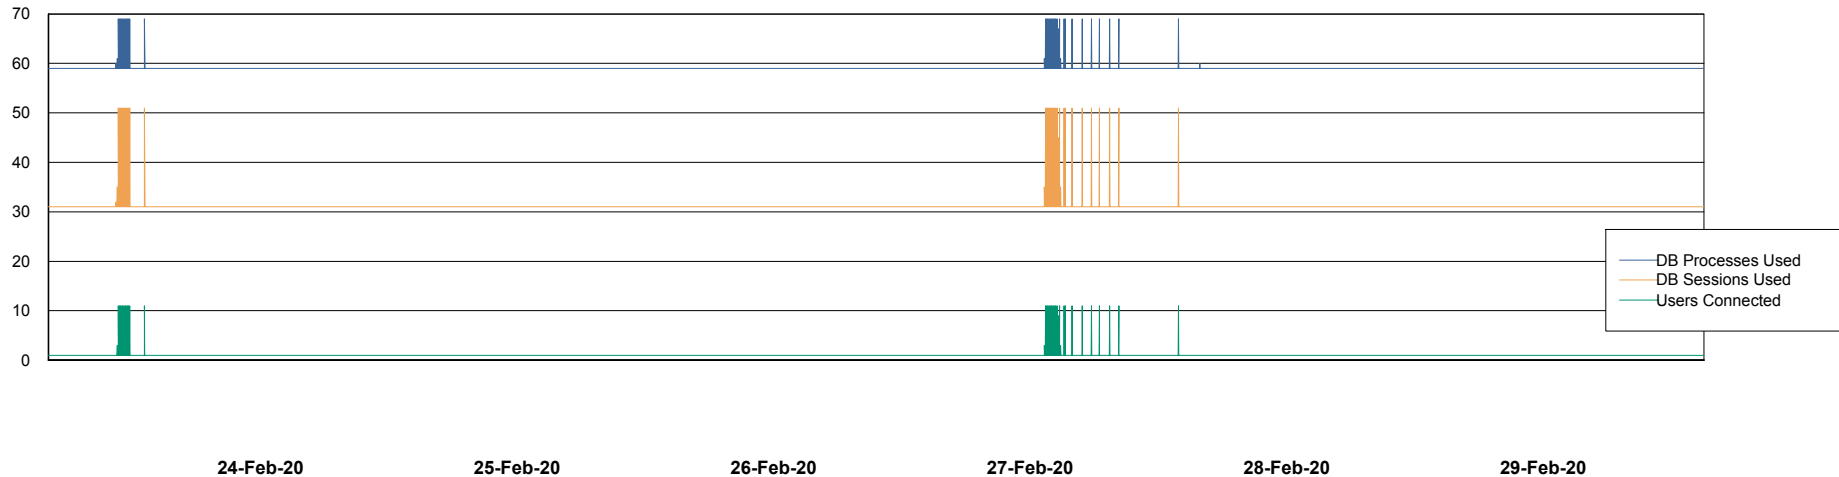

Weekly SLA Customer Report

Customer BOH_Production
Database ID 55

Database Performance BOHABS01_DB_Primary

DB Processes Max 500
DB Sessions Max 780

Weekly SLA Customer Report

Customer BOH_Production
Database ID 55

Database Performance BOHABS02_DB_Standby

DB Processes Max 500
DB Sessions Max 776

Weekly SLA Customer Report

Customer BOH_Production
 Database ID 55

DATABASE SIZE BOHABS01_DB_Primary

Database growth over last month