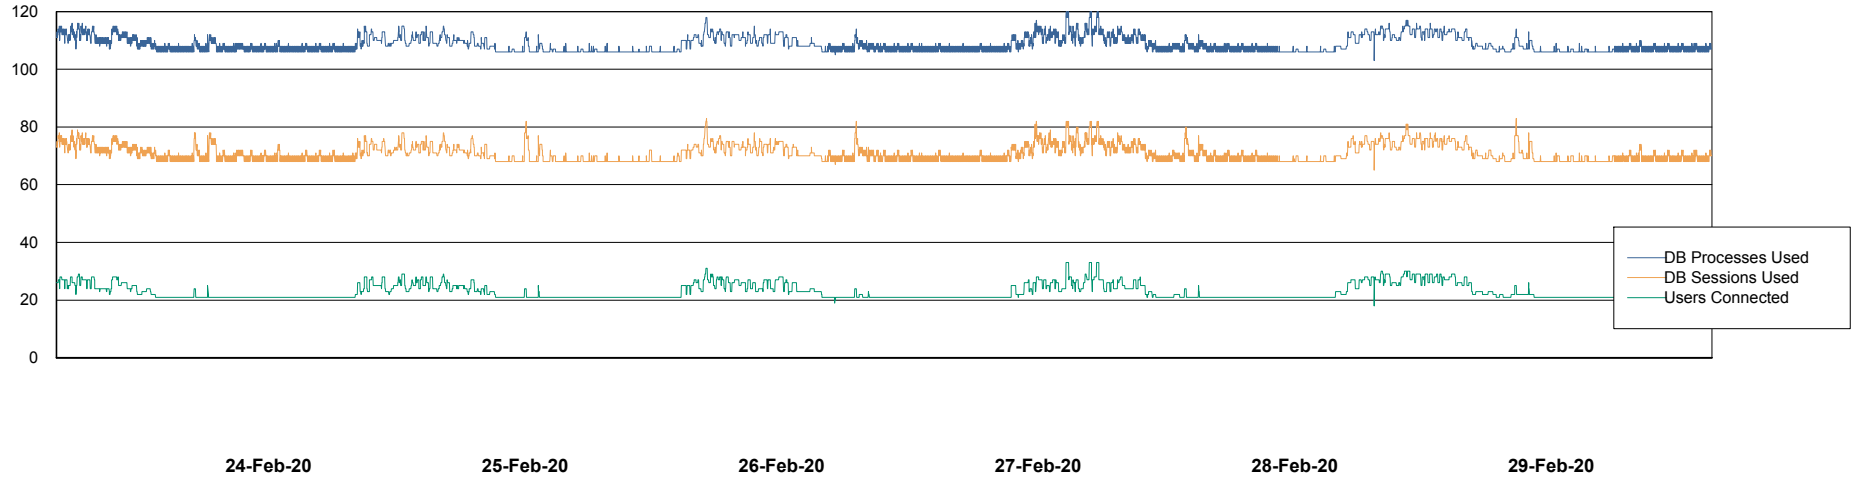

Harddisk Usage BOHABS02

| | Free disk space on c: (%) | Total disk space on c: (Gb) | Free disk space on d: (%) | Total disk space on d: (Gb) | Free disk space on e: (%) | Total disk space on e: (Gb) |
|-----------|---------------------------|-----------------------------|---------------------------|-----------------------------|---------------------------|-----------------------------|
| 29-Feb-20 | 51 | 100 | 29 | 300 | 68 | 80 |
| 28-Feb-20 | 52 | 100 | 29 | 300 | 70 | 80 |
| 27-Feb-20 | 52 | 100 | 29 | 300 | 73 | 80 |
| 26-Feb-20 | 52 | 100 | 29 | 300 | 75 | 80 |
| 25-Feb-20 | 52 | 100 | 29 | 300 | 78 | 80 |
| 24-Feb-20 | 52 | 100 | 29 | 300 | 81 | 80 |
| 23-Feb-20 | 52 | 100 | 29 | 300 | 82 | 80 |

Weekly SLA Customer Report

Customer BOH_Production
Database ID 55

Database Performance BOHABS01_DB_Primary

DB Processes Max 500
DB Sessions Max 780

Weekly SLA Customer Report

Customer BOH_Production
Database ID 55