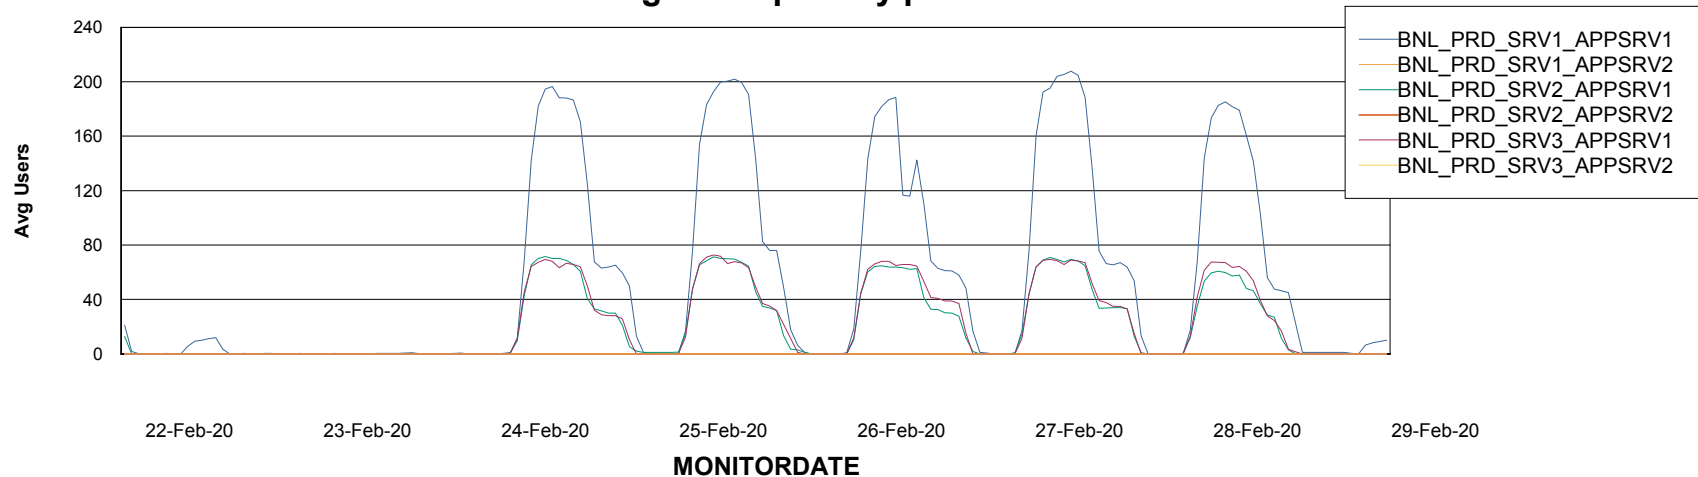

Avg users per day per ABS server