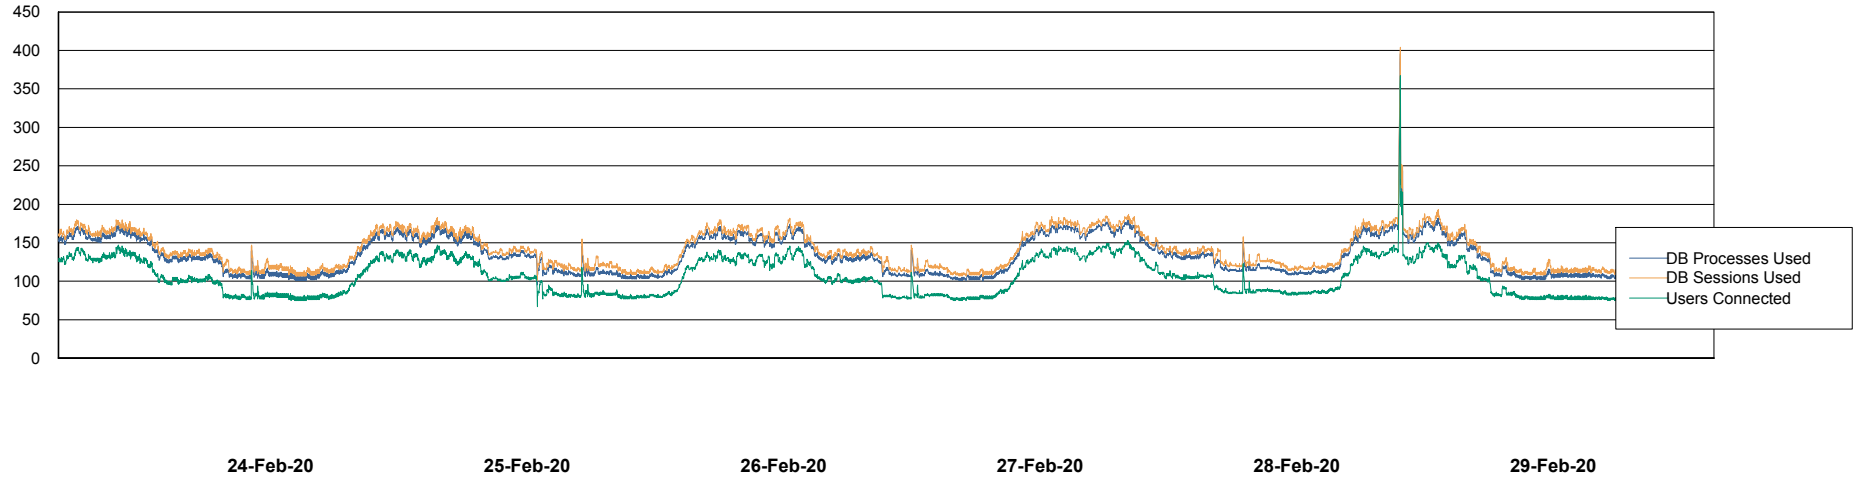

24-Feb-20 25-Feb-20 26-Feb-20 27-Feb-20 28-Feb-20 29-Feb-20

Weekly SLA Customer Report

Customer BNL_Production
Database ID 83

Database Performance BNLDB_FUT_Standby

DB Processes Max 1,000
DB Sessions Max 1,528

Weekly SLA Customer Report

Customer BNL_Production
Database ID 83

Database Performance BNLDB_Production

DB Processes Max 700
DB Sessions Max 1,072

Weekly SLA Customer Report

Customer BNL_Production
 Database ID 83