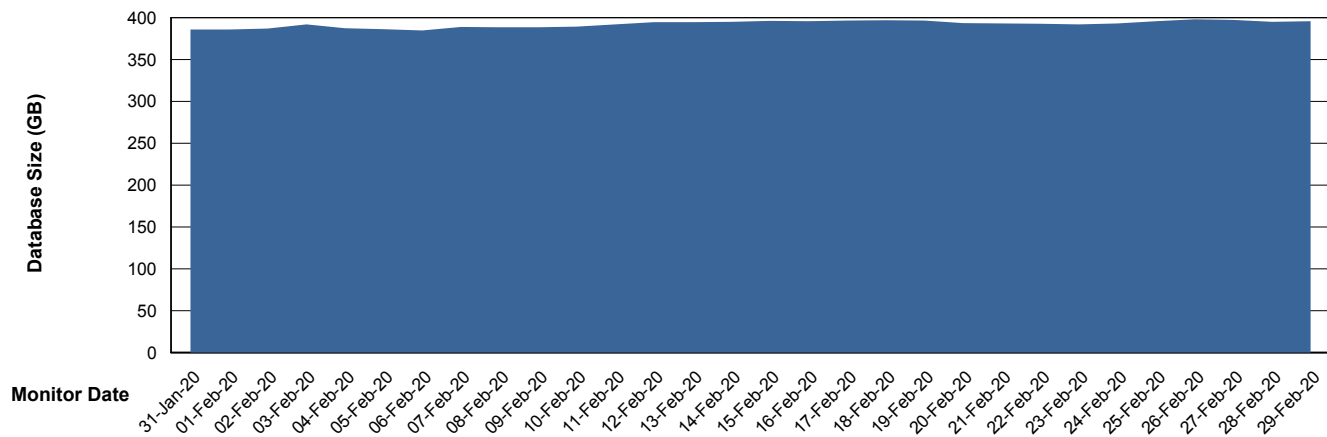

24-Feb-20 25-Feb-20 26-Feb-20 27-Feb-20 28-Feb-20 29-Feb-20

Weekly SLA Customer Report

Customer BNL_Production
Database ID 83

Database Performance BNLDB_FUT_Standby

DB Processes Max 1,000
DB Sessions Max 1,528

Weekly SLA Customer Report

Customer BNL_Production
Database ID 83

Database Performance BNLDB_Production

DB Processes Max 700
DB Sessions Max 1,072

Weekly SLA Customer Report

Customer BNL_Production
 Database ID 83

DATABASE SIZE BNLDB_FUT_FutureLive

Database growth over last month

DATABASE SIZE BNLDB_Production

Database growth over last month

Weekly SLA Customer Report

Customer BNL_Production
Database ID 83

Database Tablespace BNLDB_FUT_FutureLive