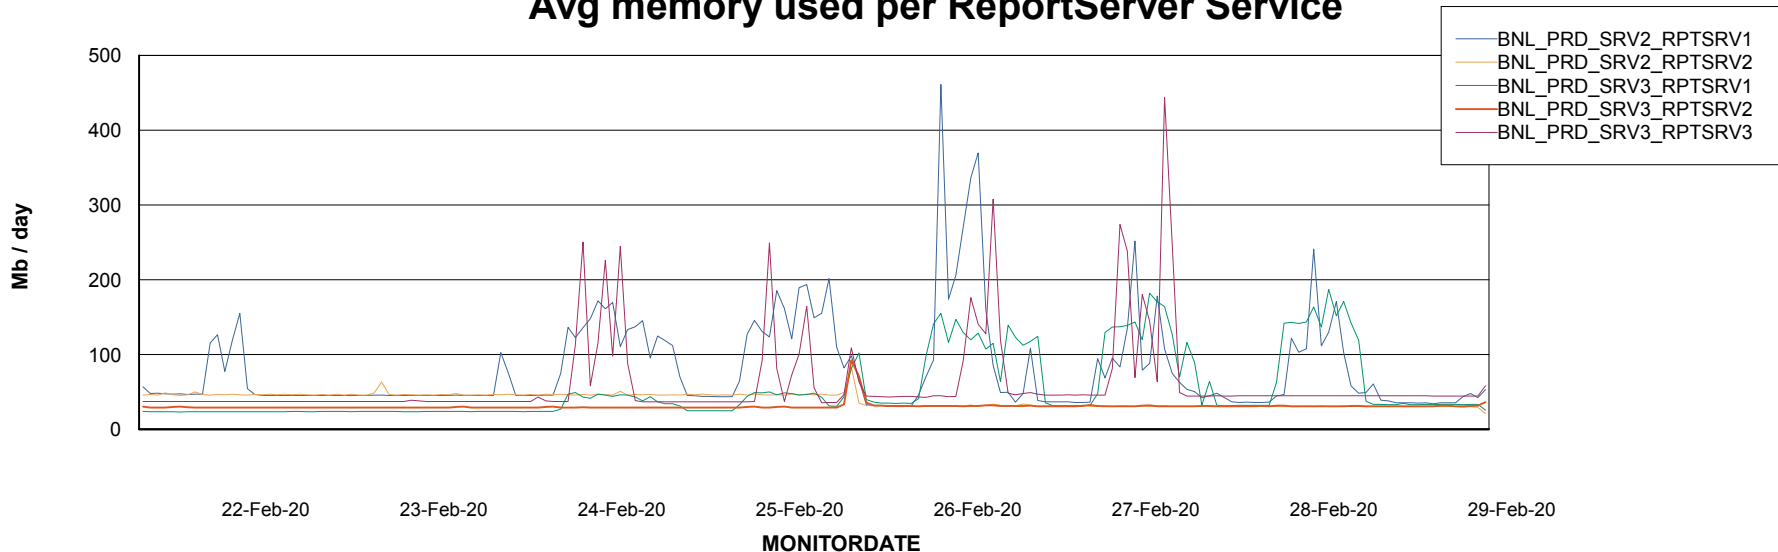

Avg users per day per ABS server

Weekly SLA Customer Report

Customer BNL_Production
 Database ID 83

ABSSolute Web Component Services

Avg memory used per ReportServer Service

Disaster per ABS component