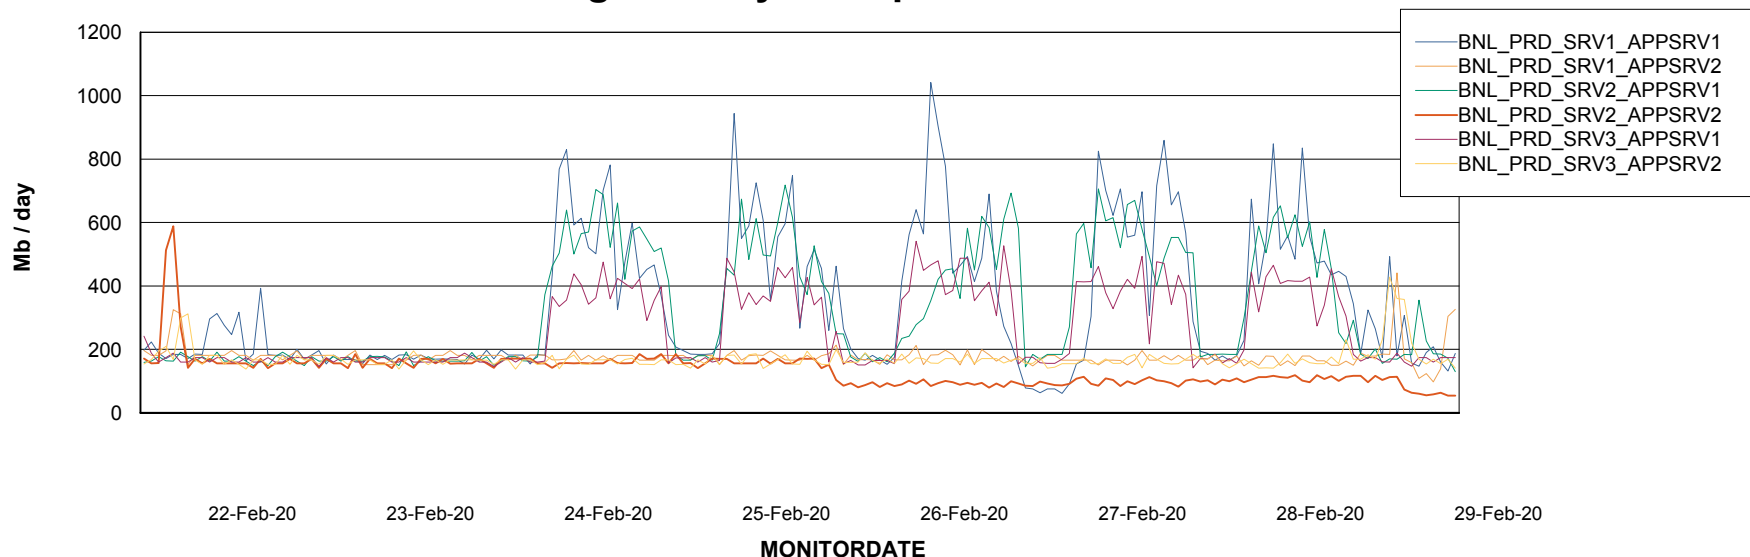

Weekly SLA Customer Report

Customer BNL_Production
 Database ID 83

Database Tablespace BNLDB_Production

Date	Tablespace Name	Filesize (Gb)	Usedsize (Gb)	Percentage free
29-Feb-20	ABSDATA	106	84	21
	INDX	320	288	10
28-Feb-20	ABSDATA	106	84	21
	INDX	320	288	10
27-Feb-20	ABSDATA	106	84	21
	INDX	320	288	10
26-Feb-20	ABSDATA	106	84	21
	INDX	320	287	10
25-Feb-20	ABSDATA	106	84	21
	INDX	320	286	11
24-Feb-20	ABSDATA	106	84	21
	INDX	320	286	11
23-Feb-20	ABSDATA	106	84	21
	INDX	320	286	11

Standby Database Health BNL_Production

Recovery lag for last 7 days

Weekly SLA Customer Report

Customer BNL_Production
Database ID 83

ABSSolute Application Server Services

Avg memory used per ABS Server Service