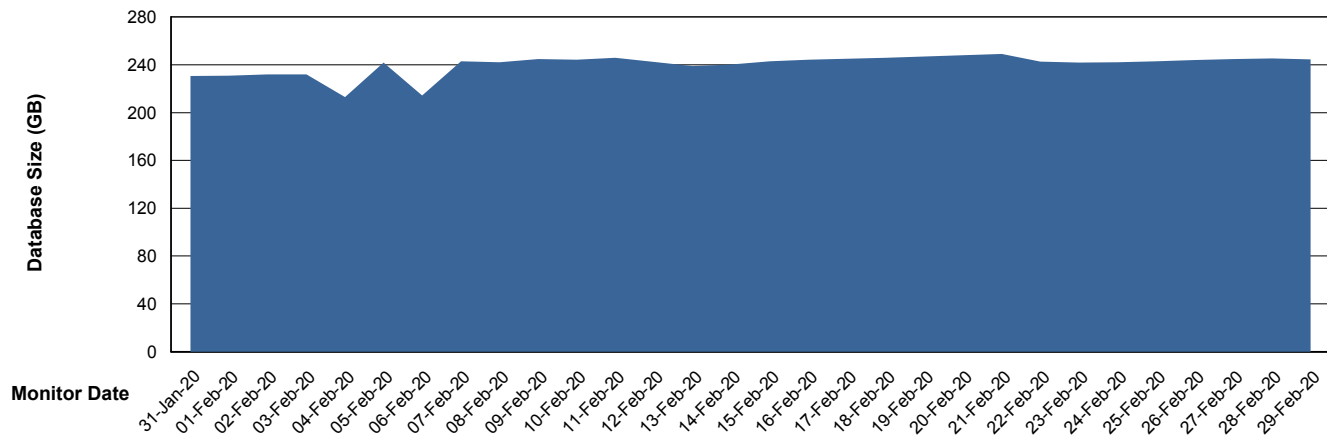

24-Feb-20 25-Feb-20 26-Feb-20 27-Feb-20 28-Feb-20 29-Feb-20

Weekly SLA Customer Report

Customer BNL_Production
Database ID 83

Database Performance BNLDB_FUT_Standby

DB Processes Max 1,000
DB Sessions Max 1,528

Weekly SLA Customer Report

Customer BNL_Production
Database ID 83

Database Performance BNLDB_Production

DB Processes Max 700
DB Sessions Max 1,072

Weekly SLA Customer Report

Customer BNL_Production
 Database ID 83

DATABASE SIZE BNLDB_FUT_FutureLive

Database growth over last month

DATABASE SIZE BNLDB_Production

Database growth over last month

Weekly SLA Customer Report

Customer BNL_Production
Database ID 83

Database Tablespace BNLDB_FUT_FutureLive