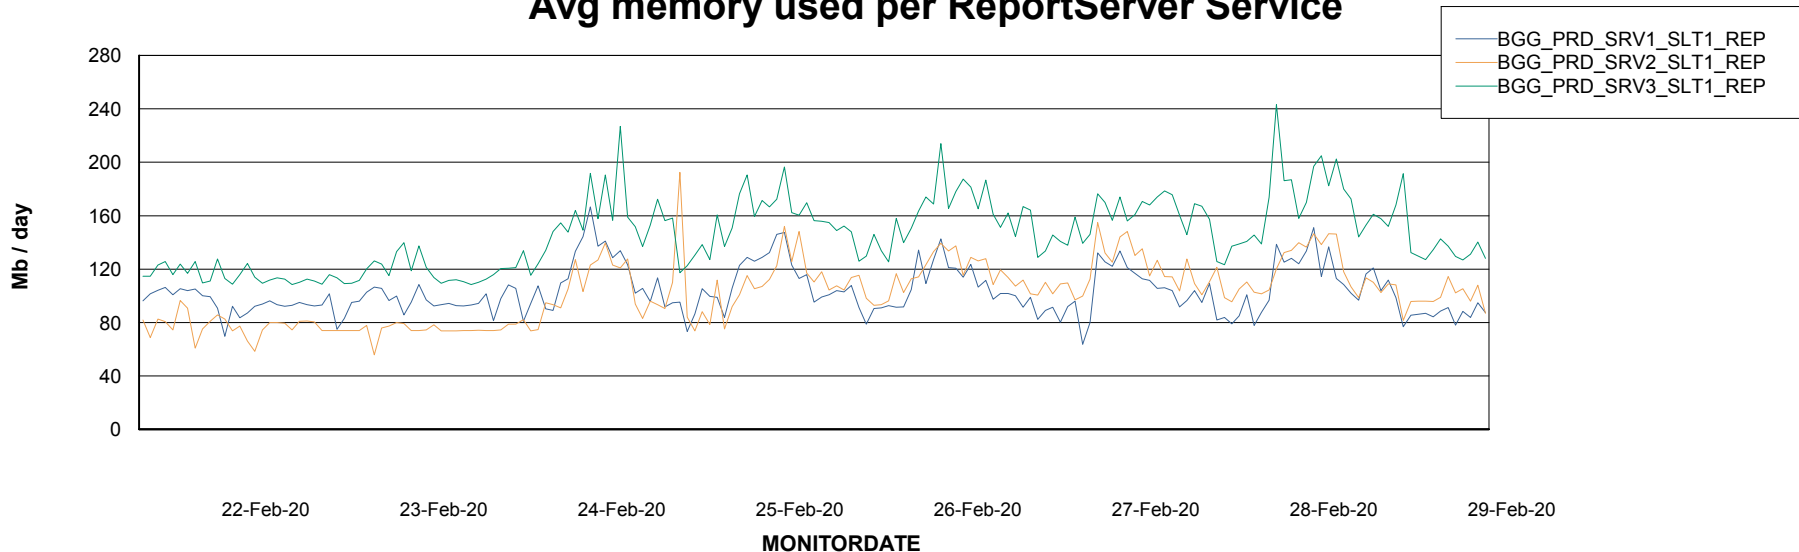

Avg memory used per ABS Server Service

Avg users per day per ABS server

Weekly SLA Customer Report

Customer BGG_Production
Database ID 58

ABSSolute Application ReportServer Services

Avg memory used per ReportServer Service