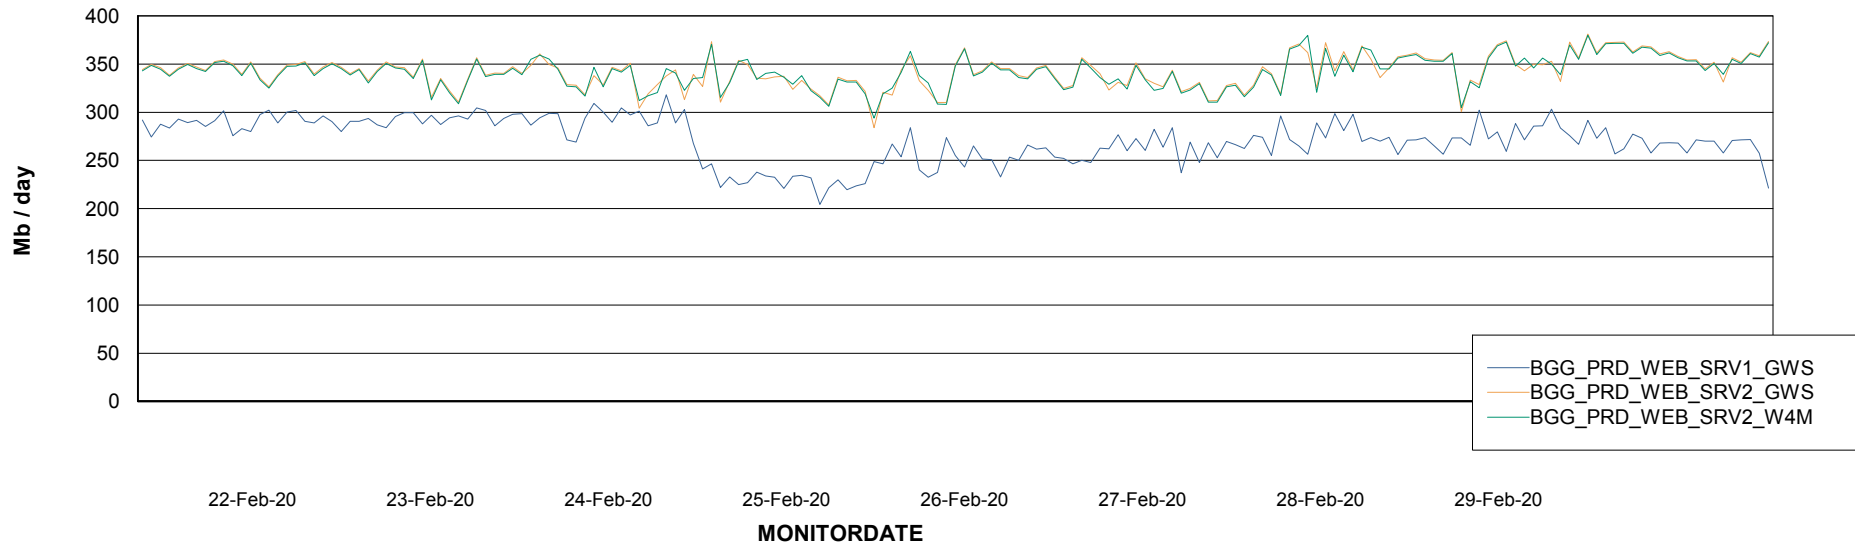

ABSSolute Web Component Services

Avg memory used per ABS Web component