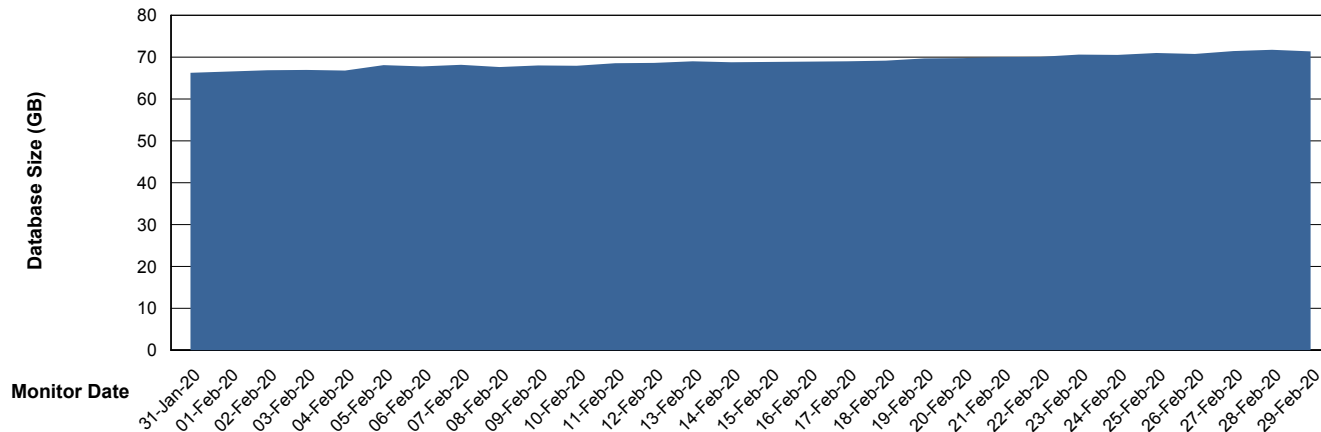

Customer BGG_Production
Database ID 58

Database Performance BGGDB_Standby

Weekly SLA Customer Report

Customer BGG_Production
Database ID 58

DATABASE SIZE BGGDB_BI

Database growth over last month

DATABASE SIZE BGGDB_Production