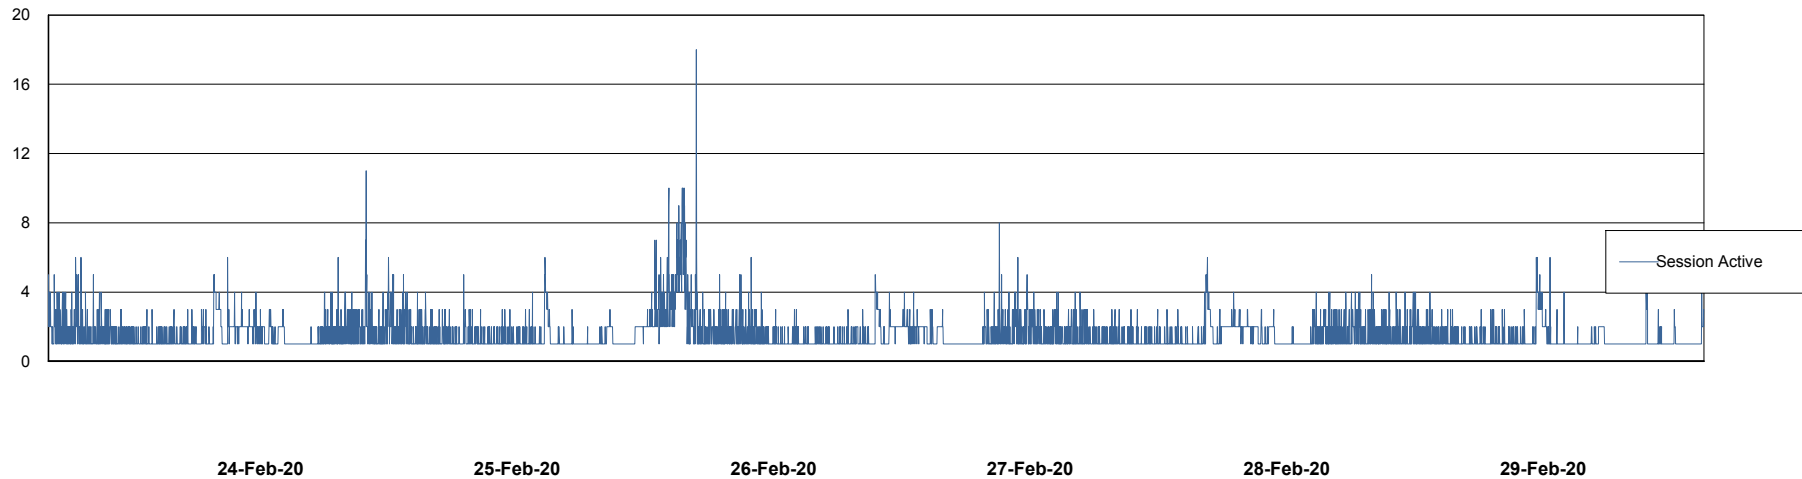

Weekly SLA Customer Report

Customer BGG_Production
Database ID 58

Database Performance BGGDB_BI

Weekly SLA Customer Report

Customer BGG_Production
Database ID 58

Database Performance BGGDB_Production

Weekly SLA Customer Report

Customer BGG_Production
Database ID 58

Database Performance BGGDB_Standby

Weekly SLA Customer Report

Customer BGG_Production
Database ID 58

DATABASE SIZE BGGDB_BI

Database growth over last month

DATABASE SIZE BGGDB_Production