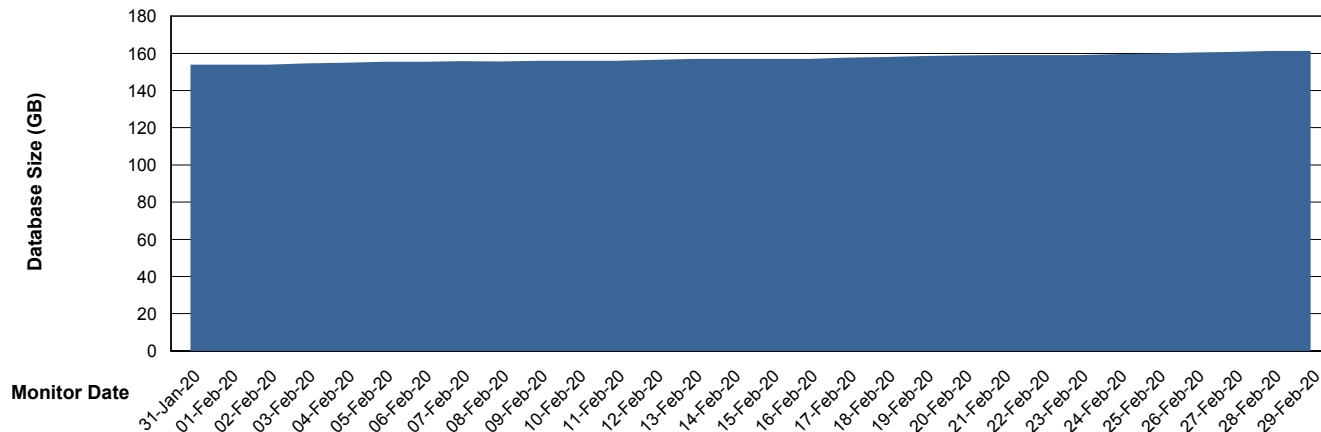

DATABASE SIZE BGGDB_Production

Database growth over last month