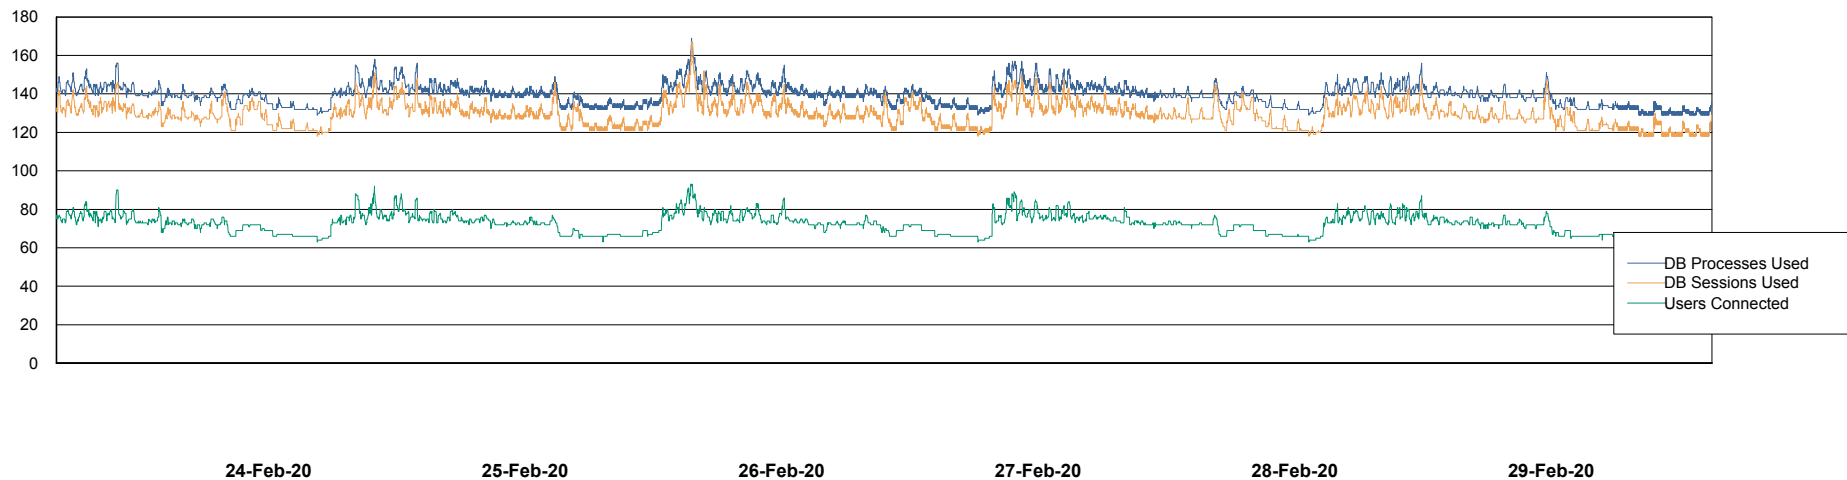

Weekly SLA Customer Report

Customer BGG_Production
Database ID 58

Database Performance BGGDB_BI

Weekly SLA Customer Report

Customer BGG_Production
Database ID 58

Database Performance BGGDB_Production

Weekly SLA Customer Report