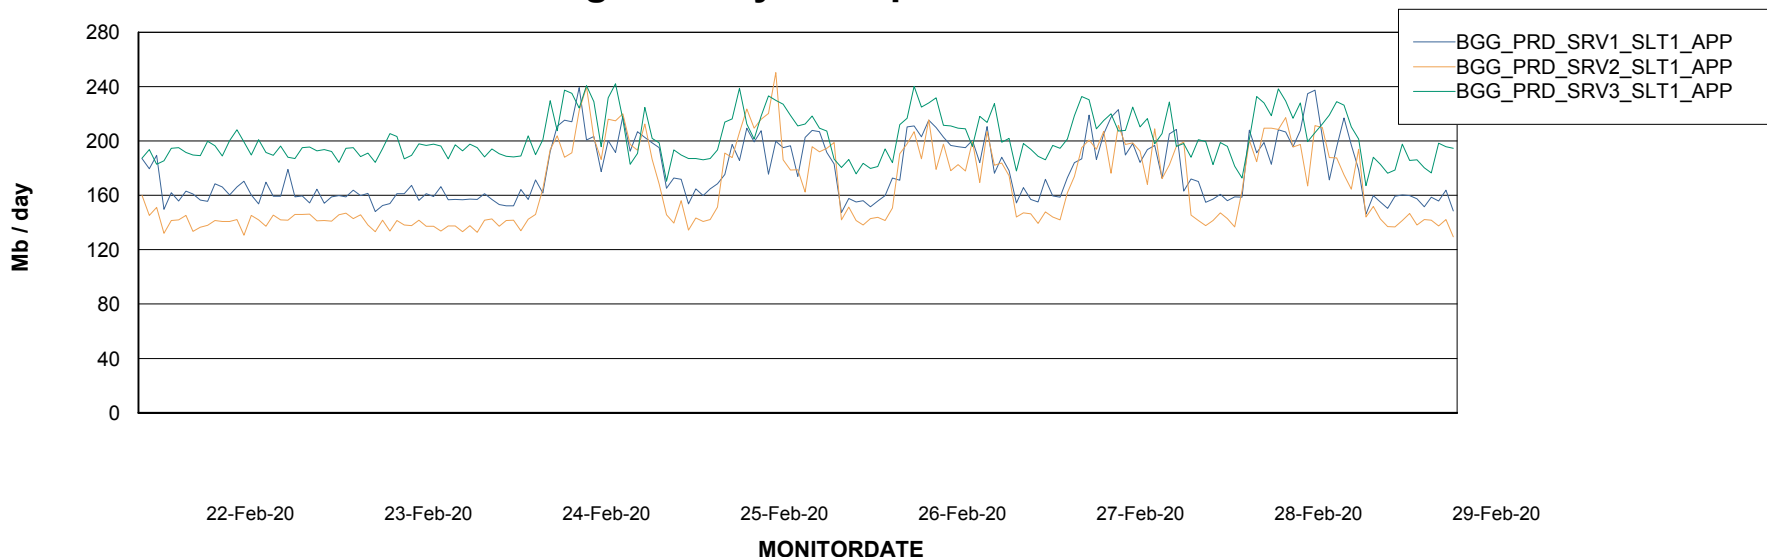

BI Status and last ETL error for BGGDB_BI

	Sun 23/2/2020	Mon 24/2/2020	Tue 25/2/2020	Wed 26/2/2020	Thu 27/2/2020	Fri 28/2/2020	Sat 29/2/2020
ABS DataWarehouse ETL Health	OK	OK	OK	OK	OK	OK	OK
ABS DWHStaging ETL Health	OK	OK	OK	OK	OK	OK	OK

Weekly SLA Customer Report

Customer BGG_Production
Database ID 58

Standby Database Health BGG_Production

Recovery lag for last 7 days

Weekly SLA Customer Report

Customer BGG_Production
Database ID 58

ABSSolute Application Server Services

Avg memory used per ABS Server Service

Avg users per day per ABS server

Weekly SLA Customer Report

Customer BGG_Production
Database ID 58

ABSSolute Application ReportServer Services

Avg memory used per ReportServer Service