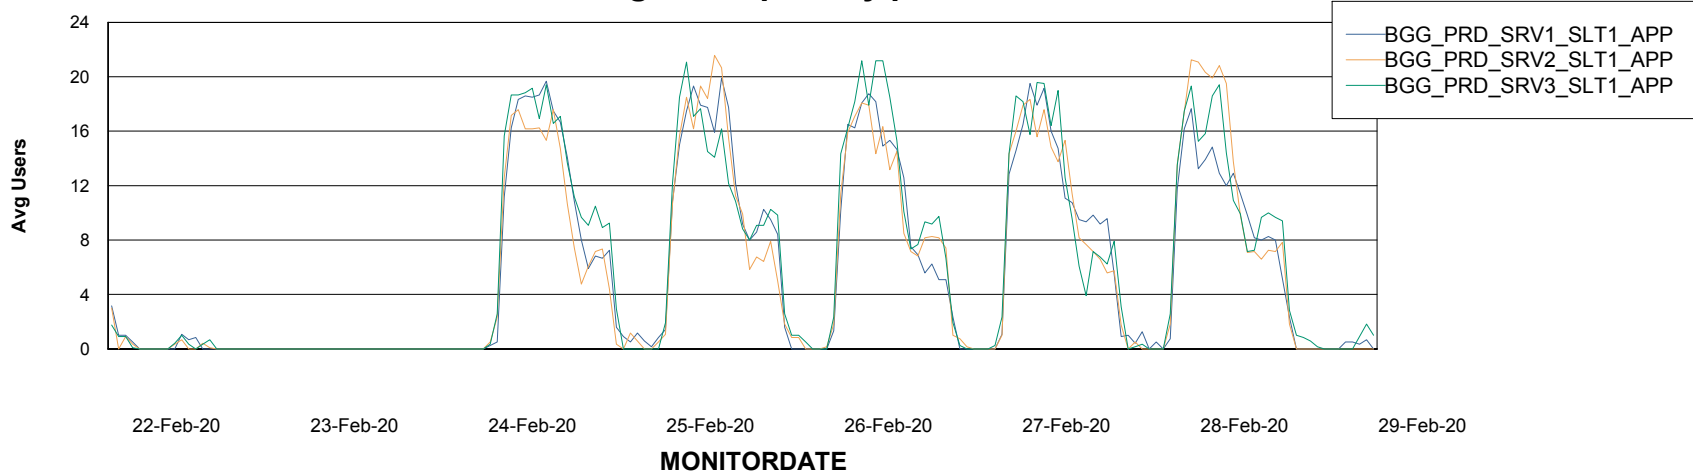

BI Status and last ETL error for BGGDB_BI

	Sun 23/2/2020	Mon 24/2/2020	Tue 25/2/2020	Wed 26/2/2020	Thu 27/2/2020	Fri 28/2/2020	Sat 29/2/2020
ABS DataWarehouse ETL Health	OK	OK	OK	OK	OK	OK	OK
ABS DWHStaging ETL Health	OK	OK	OK	OK	OK	OK	OK

Weekly SLA Customer Report

Customer BGG_Production
Database ID 58

Standby Database Health BGG_Production

Recovery lag for last 7 days

Weekly SLA Customer Report

Customer BGG_Production
Database ID 58

ABSSolute Application Server Services

Avg memory used per ABS Server Service

Avg users per day per ABS server

Weekly SLA Customer Report

Customer BGG_Production
Database ID 58

ABSSolute Application ReportServer Services

Avg memory used per ReportServer Service