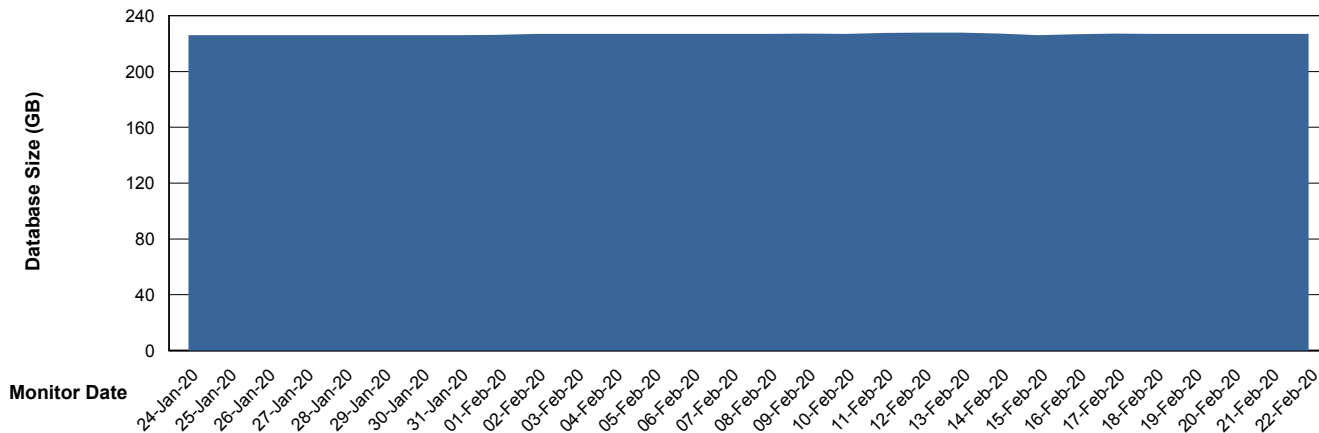

Weekly SLA Customer Report

Customer VOS_Production
Database ID 68

DATABASE SIZE VOSBIDB_Production

Database growth over last month

DATABASE SIZE VOSDB_Production

Database growth over last month

Weekly SLA Customer Report