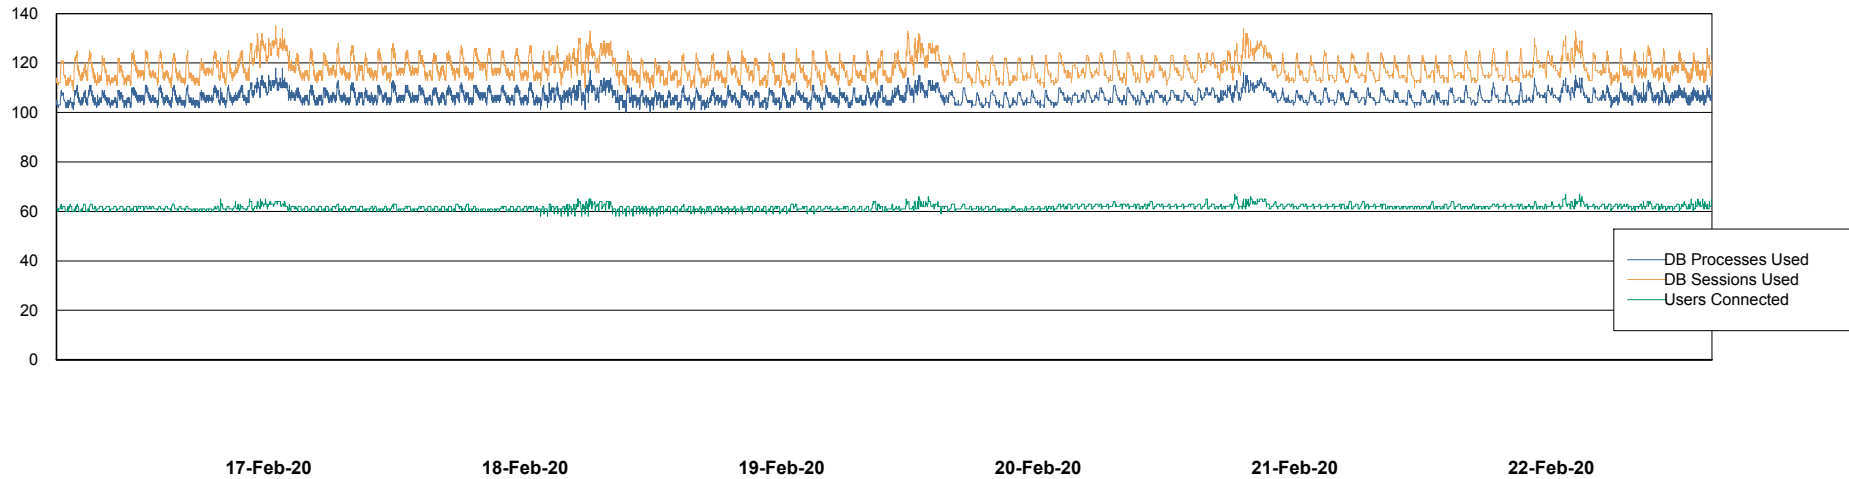

Database Performance VOSBIDB_Production

DB Processes Max 300
DB Sessions Max 472