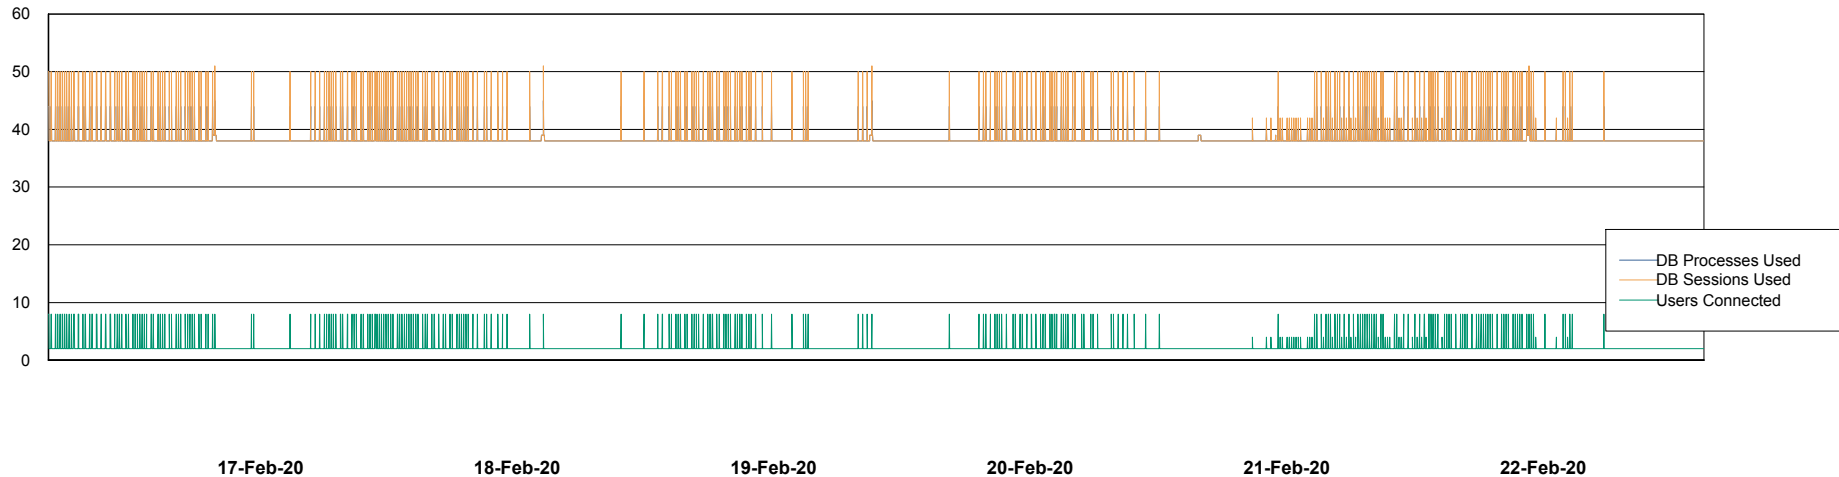

Database Performance VOSDB_Production

DB Processes Max 500
DB Sessions Max 772

Weekly SLA Customer Report

Customer VOS_Production
Database ID 68

Database Performance VOSDB_Standby

DB Processes Max 300
DB Sessions Max 472