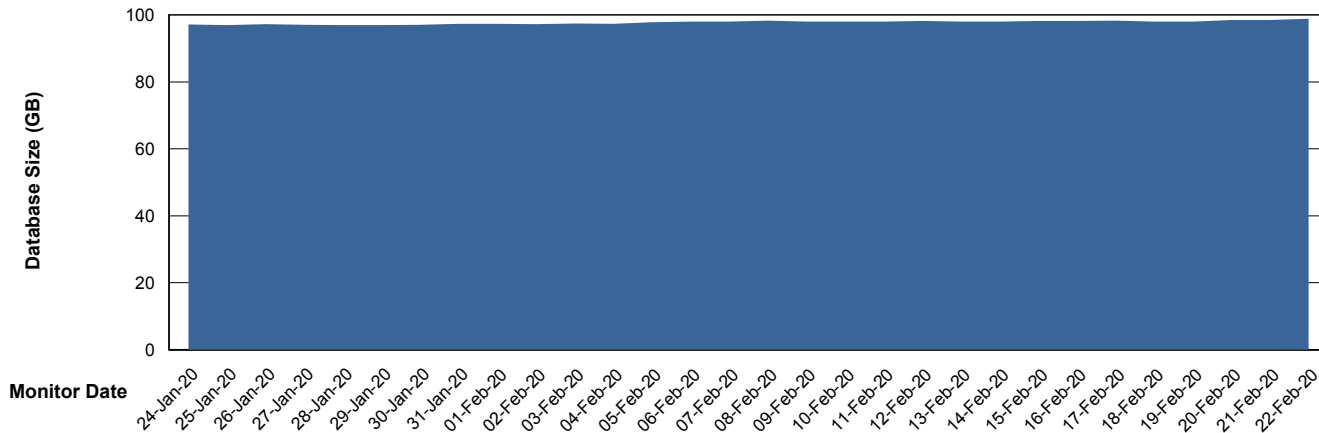

Database Performance VOSDB_Production

DB Processes Max 500
DB Sessions Max 772

Weekly SLA Customer Report

Customer VOS_Production
Database ID 68

Database Performance VOSDB_Standby

DB Processes Max 300
DB Sessions Max 472

Weekly SLA Customer Report

Customer VOS_Production
Database ID 68

DATABASE SIZE VOSBIDB_Production

Database growth over last month

DATABASE SIZE VOSDB_Production

Database growth over last month

Weekly SLA Customer Report