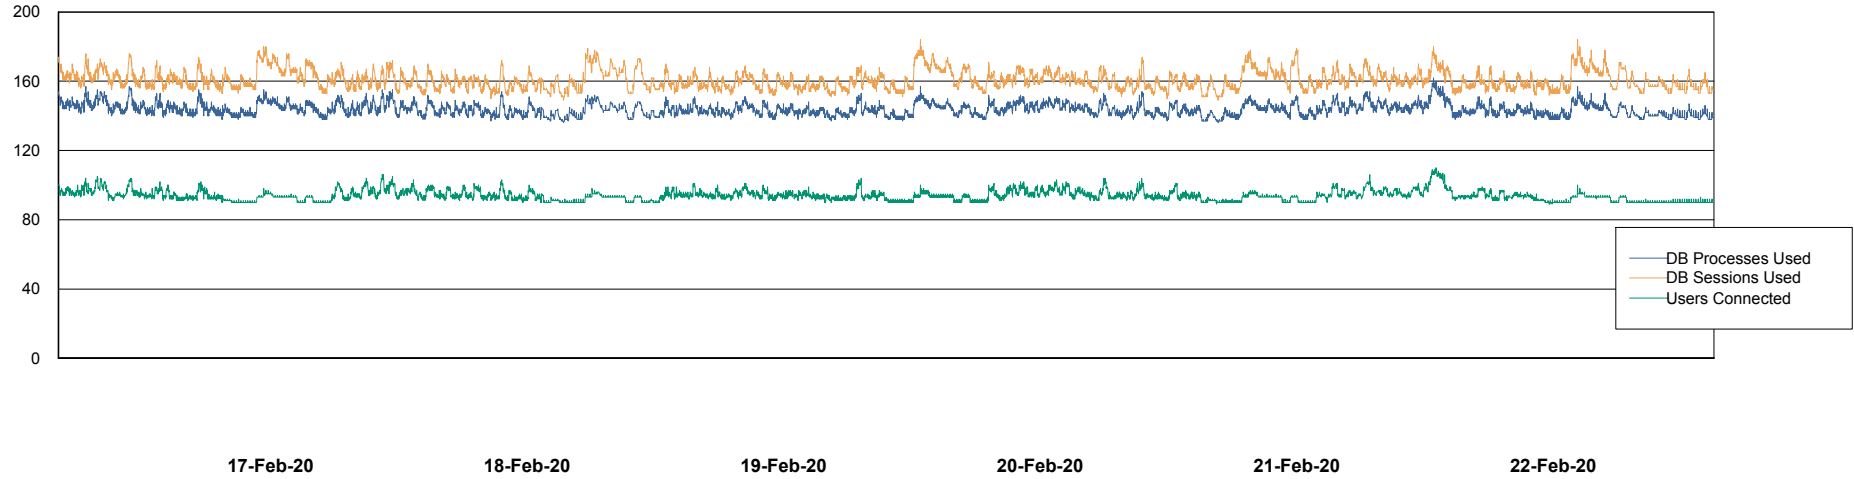

Database Performance VOSDB_Production

DB Processes Max 500
DB Sessions Max 772