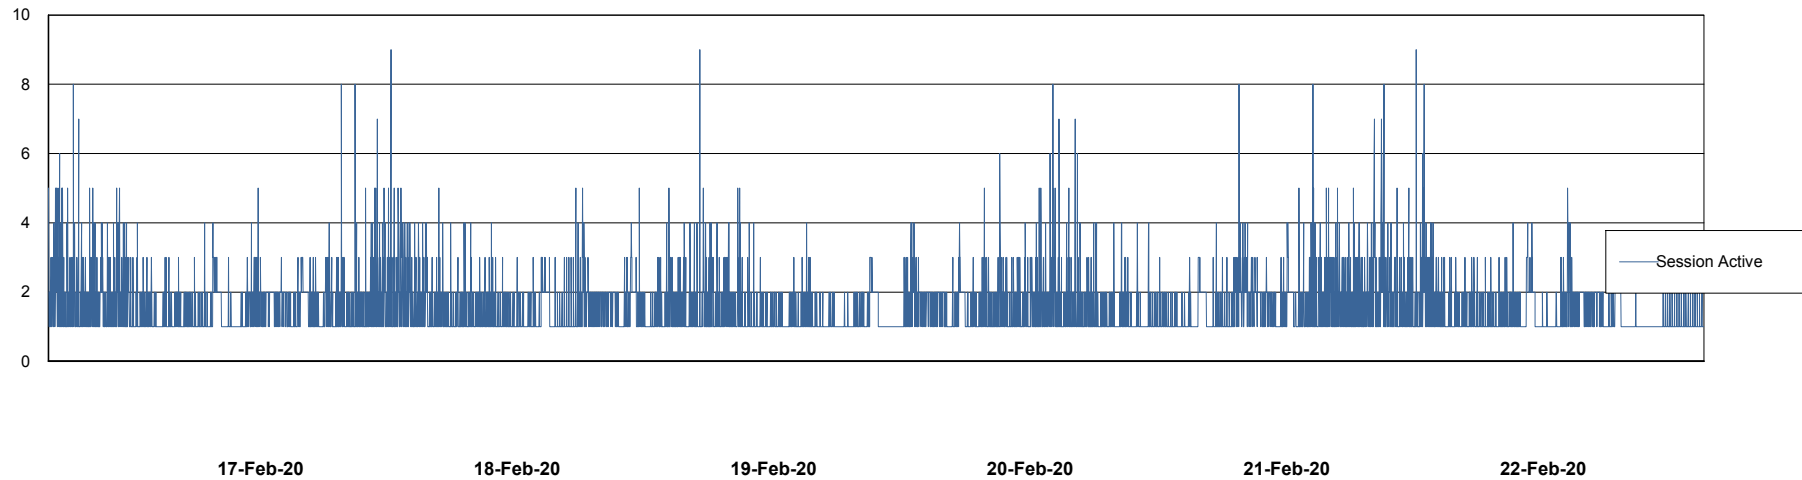

Database Performance VOSDB_Production

DB Processes Max 500
DB Sessions Max 772