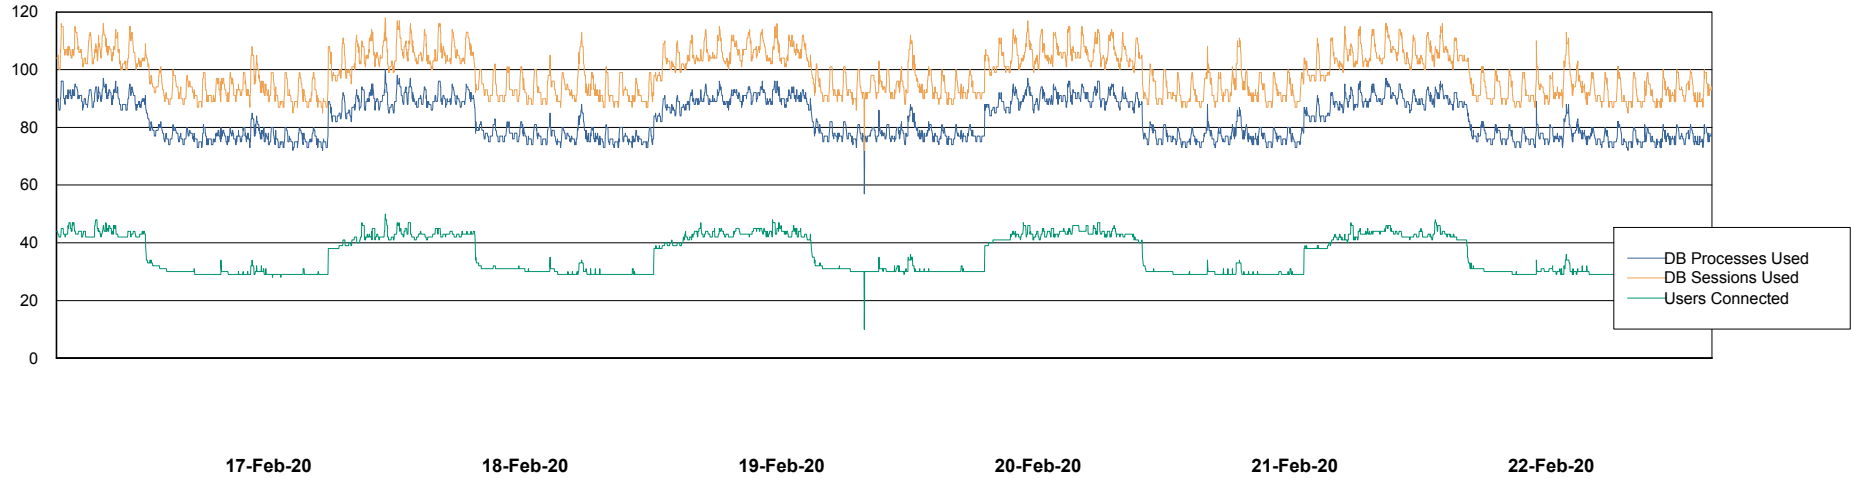

Database Performance ABSVEN06 Primary DB 2019

DB Processes Max 300
DB Sessions Max 472