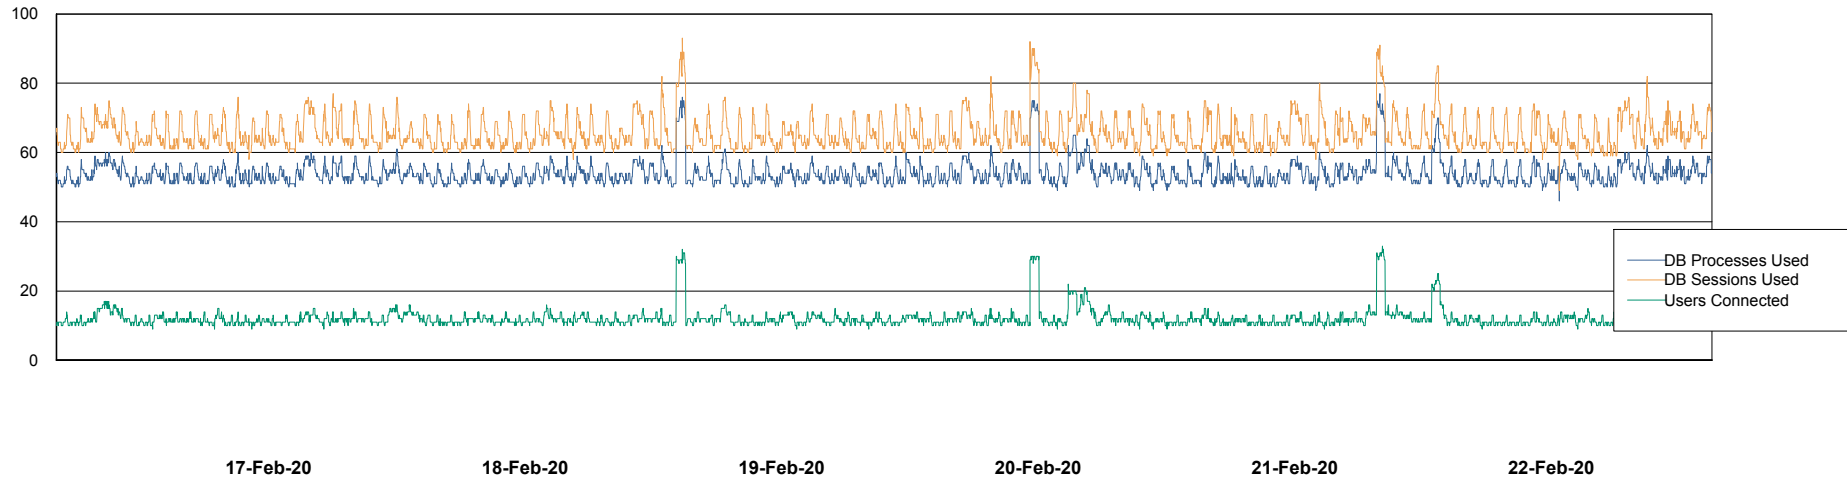

Database Performance VENDB_BI

DB Processes Max 500
DB Sessions Max 772