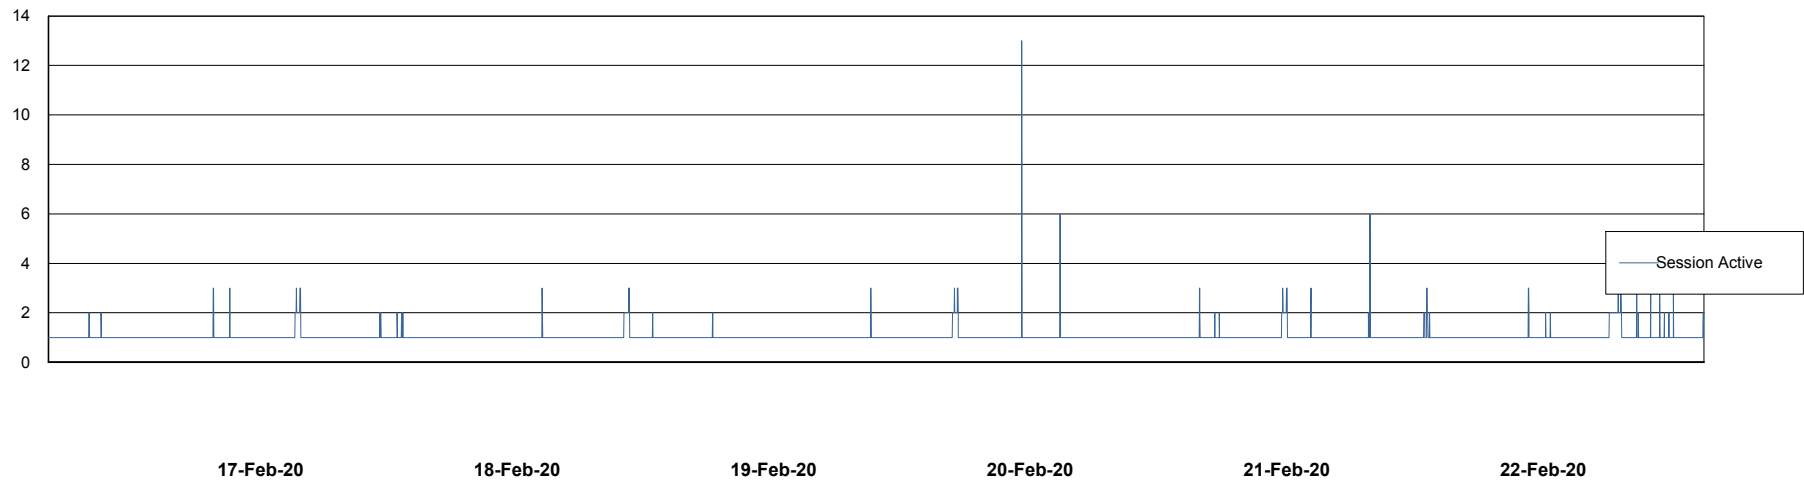

Database Performance VENDB_BI

DB Processes Max 500
DB Sessions Max 772