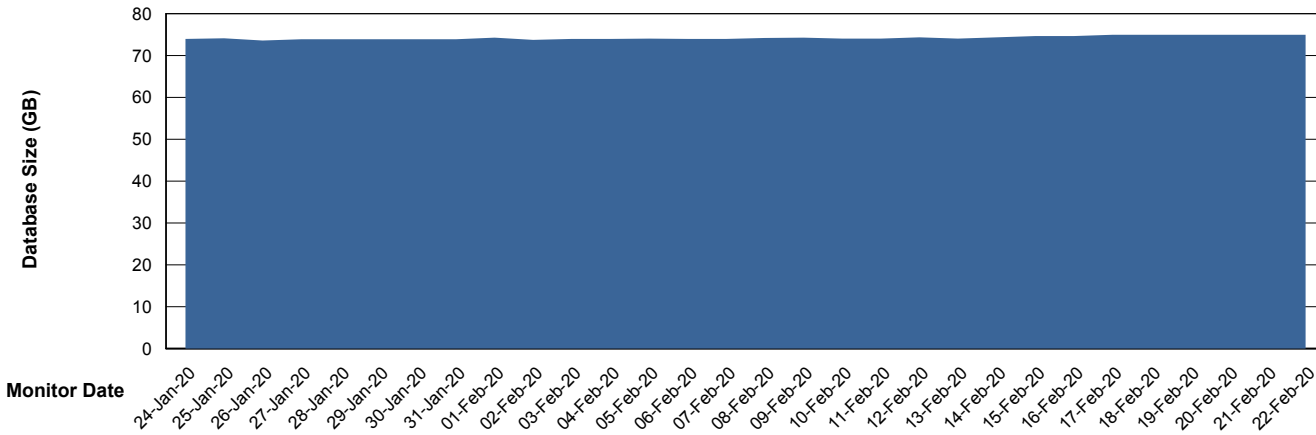

# Weekly SLA Customer Report

Customer VEN\_Production  
Database ID 35

DATABASE SIZE ABSVEN06 Primary DB 2019

### Database growth over last month

DATABASE SIZE VENDB\_BI

### Database growth over last month