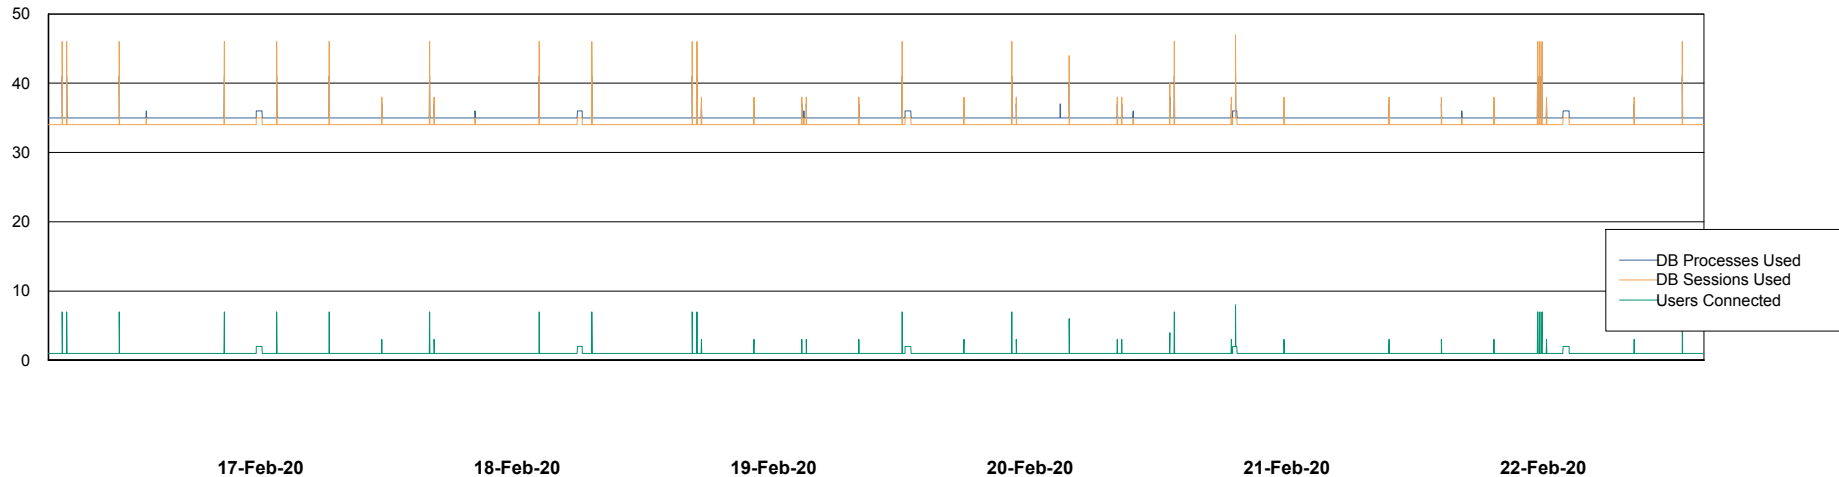

Database Performance ABSVEN07 Standby DB 2019

DB Processes Max 300
DB Sessions Max 472