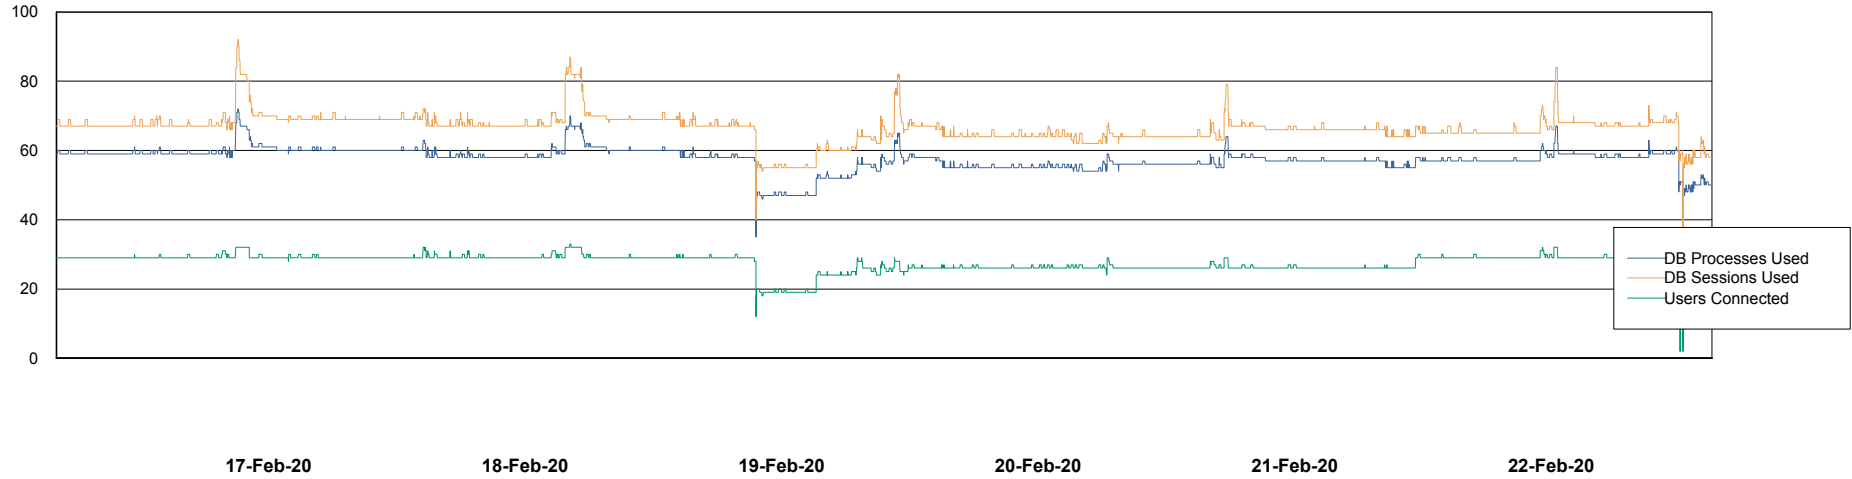

Weekly SLA Customer Report

Customer STX_Production
Database ID 71

Harddisk Usage STX_PRD_LDRSRV

	Free disk space on c: (%)	Total disk space on c: (Gb)	Free disk space on d: (%)	Total disk space on d: (Gb)
22-Feb-20	42	100	53	400
21-Feb-20	40	100	53	400
20-Feb-20	40	100	53	400
19-Feb-20	30	100	55	400
18-Feb-20	24	100	57	400
17-Feb-20	26	100	57	400
16-Feb-20	29	100	57	400

Weekly SLA Customer Report

Customer STX_Production
Database ID 71

Database Performance STXDB_Production

DB Processes Max 150
DB Sessions Max 248

Weekly SLA Customer Report

Customer STX_Production
 Database ID 71