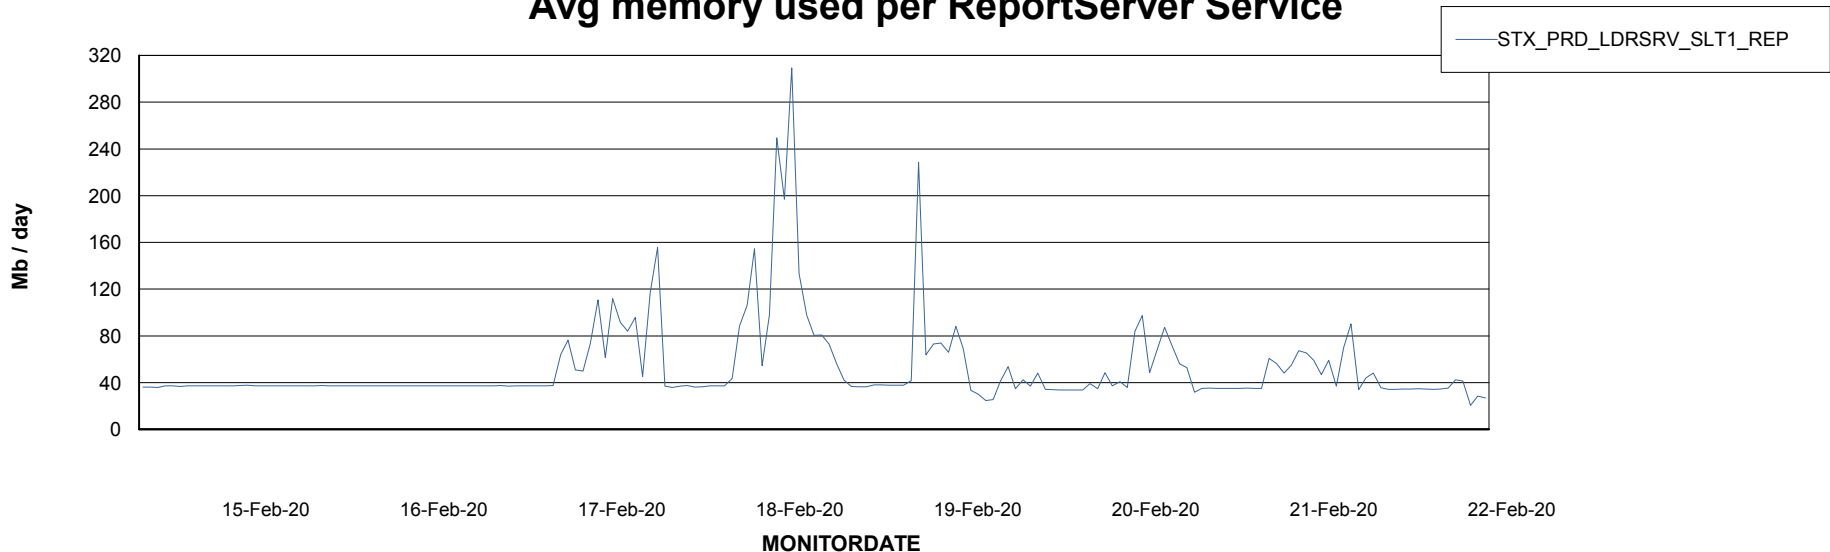

ABSSolute Application ReportServer Services

Avg memory used per ReportServer Service