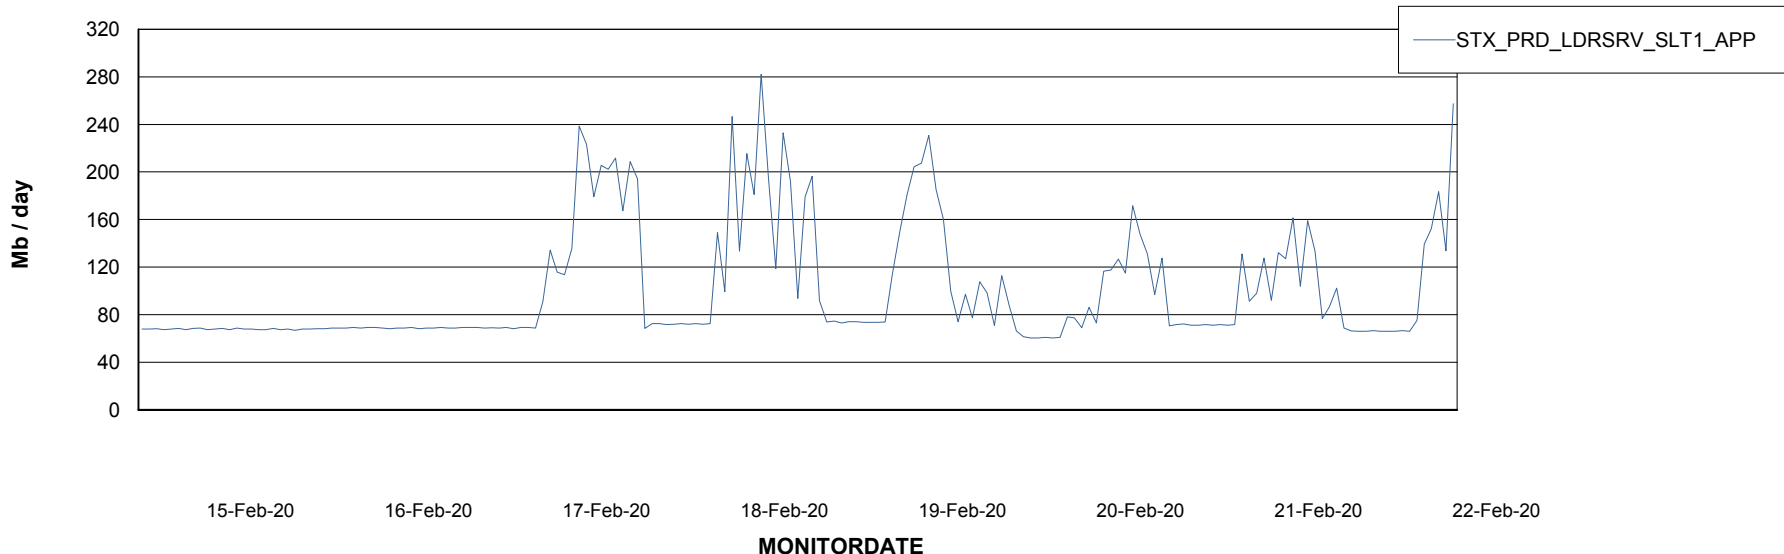

Weekly SLA Customer Report

Customer STX_Production
Database ID 71

Database Performance STXDB_Production

DB Processes Max 150
DB Sessions Max 248

Weekly SLA Customer Report

Customer STX_Production
 Database ID 71

DATABASE SIZE STXDB_Production

Database growth over last month

Database Tablespace STXDB_Production

Date	Tablespace Name	Filesize (Gb)	Usedsize (Gb)	Percentage free
22-Feb-20	ABSDATA	8	6	25
	INDX	1	0	100
21-Feb-20	ABSDATA	8	6	25
	INDX	1	0	100
20-Feb-20	ABSDATA	8	6	25
	INDX	1	0	100
19-Feb-20	ABSDATA	8	6	25
	INDX	1	0	100
18-Feb-20	ABSDATA	8	6	25
	INDX	1	0	100
17-Feb-20	ABSDATA	8	6	25
	INDX	1	0	100
16-Feb-20	ABSDATA	8	6	25
	INDX	1	0	100

Weekly SLA Customer Report

Customer STX_Production
Database ID 71

ABSSolute Application Server Services

Avg memory used per ABS Server Service

Avg users per day per ABS server

Weekly SLA Customer Report

Customer STX_Production
Database ID 71