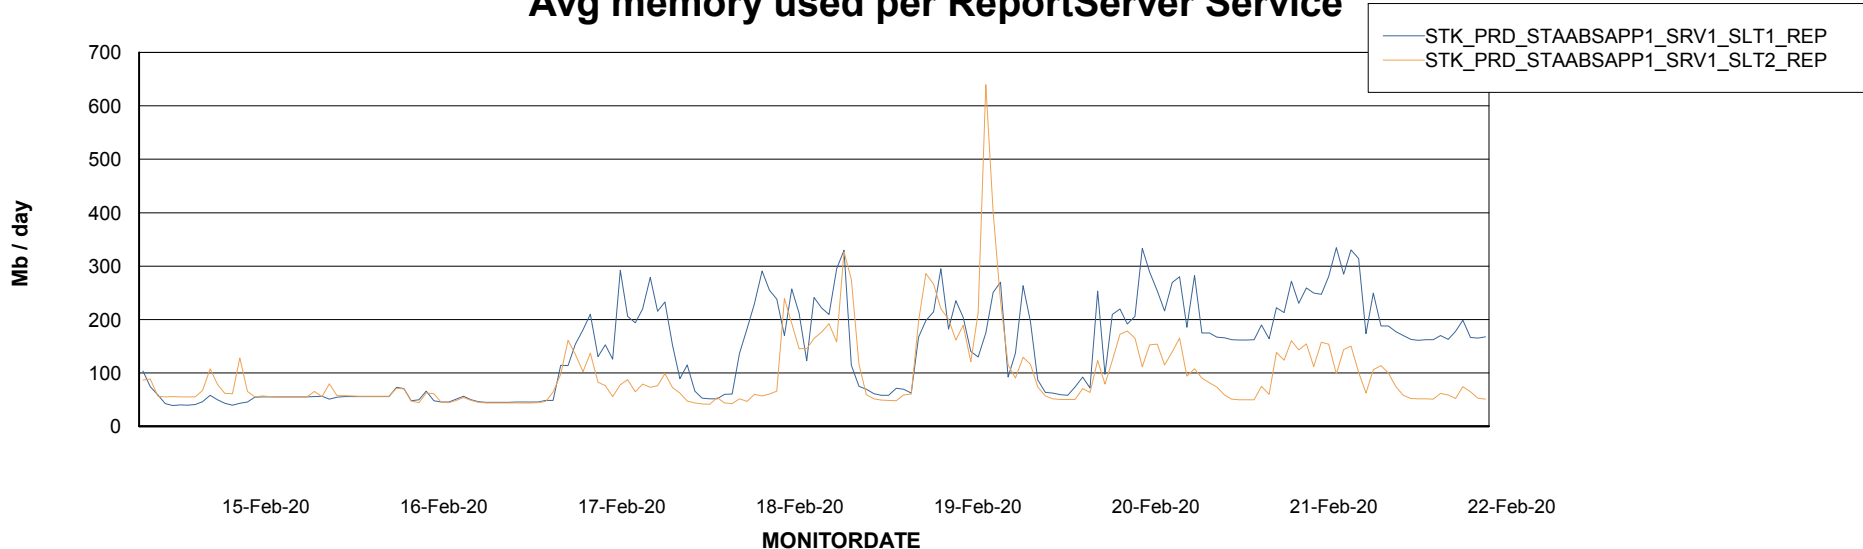

ABSSolute Application ReportServer Services

Avg memory used per ReportServer Service