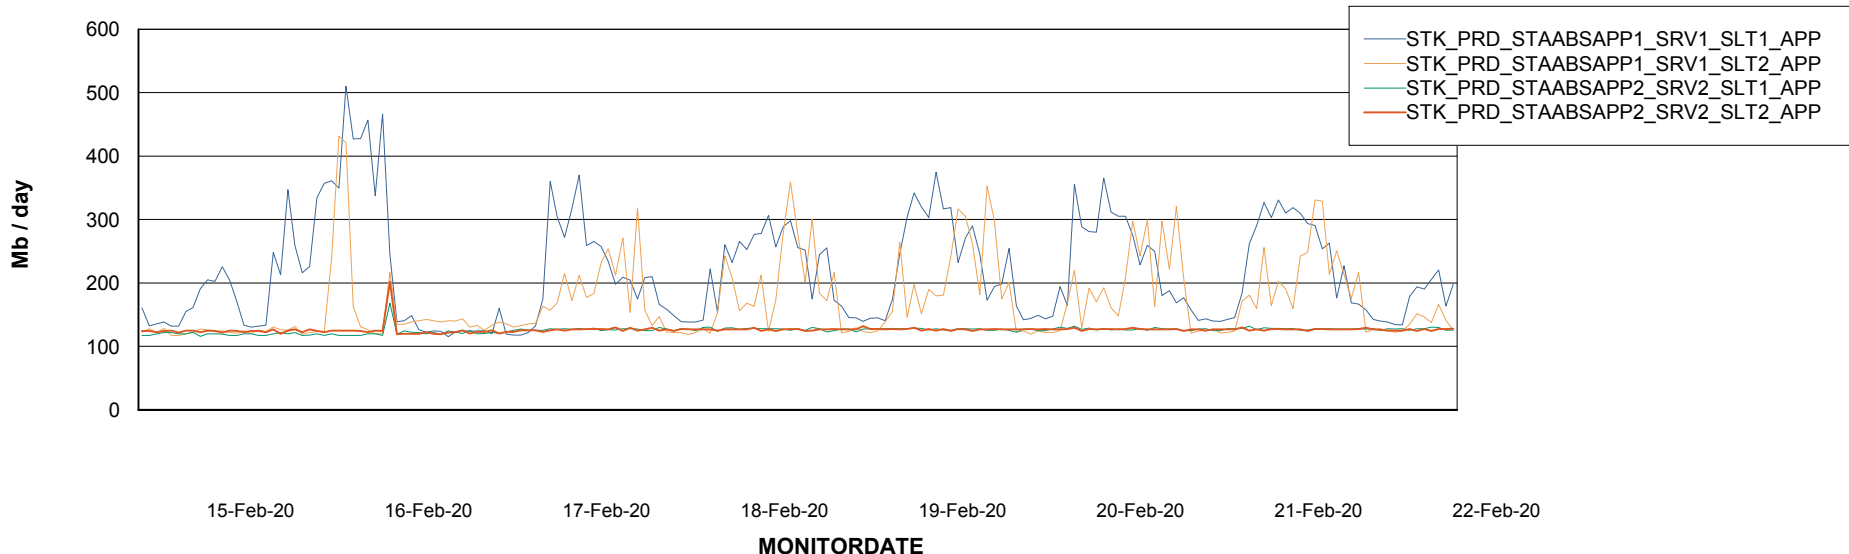

Database Tablespace STKDB_ABS1 Production Database

Date	Tablespace Name	Filesize (Gb)	Usedsize (Gb)	Percentage free
22-Feb-20	ABSDATA	177	110	38
	INDX	182	148	19
21-Feb-20	ABSDATA	177	110	38
	INDX	182	148	19
20-Feb-20	ABSDATA	177	110	38
	INDX	182	148	19
19-Feb-20	ABSDATA	177	110	38
	INDX	182	148	19
18-Feb-20	ABSDATA	177	110	38
	INDX	182	148	19
17-Feb-20	ABSDATA	177	110	38
	INDX	182	148	19
16-Feb-20	ABSDATA	177	110	38
	INDX	182	148	19

Weekly SLA Customer Report

Customer STK_Production
Database ID 82

ABSSolute Application Server Services

Avg memory used per ABS Server Service

Avg users per day per ABS server

Weekly SLA Customer Report

Customer STK_Production
Database ID 82