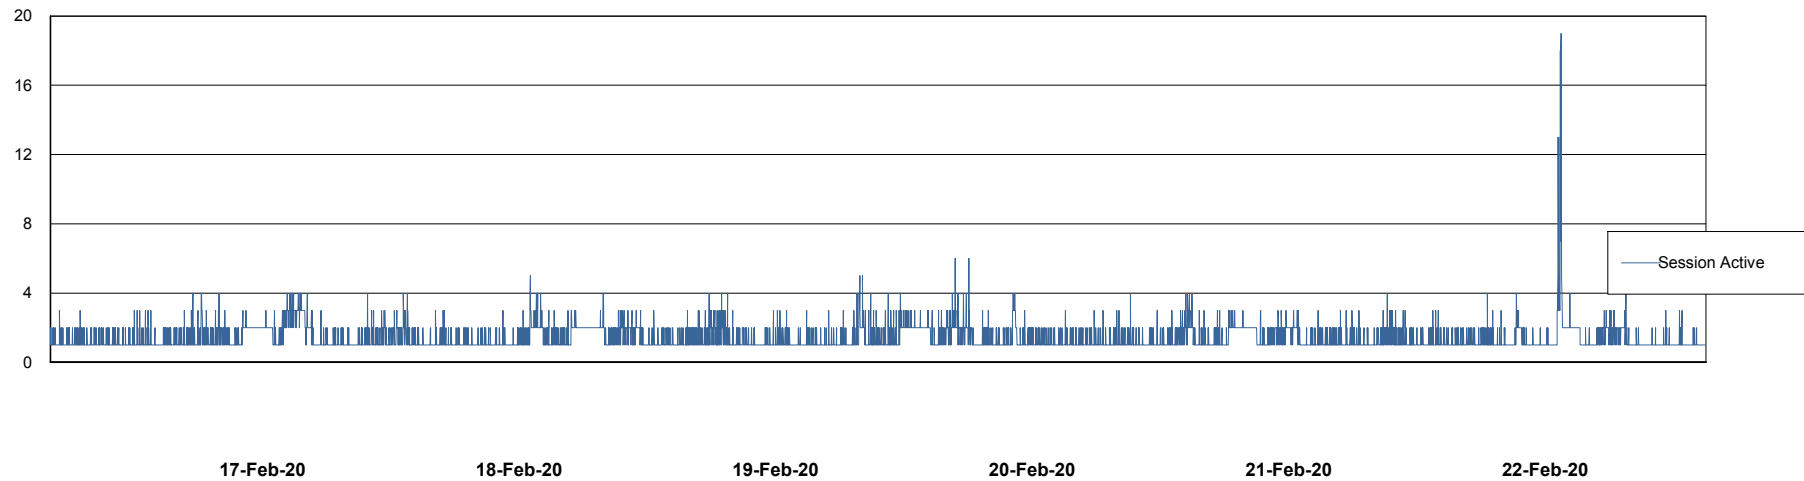

Weekly SLA Customer Report

Customer STK_Production
 Database ID 82

Harddisk Usage STK_STAABSDB2 Standby DB Server

	Free disk space on c: (%)	Total disk space on c: (Gb)	Free disk space on d: (%)	Total disk space on d: (Gb)	Free disk space on e: (%)	Total disk space on e: (Gb)	Total disk space on f: (Gb)
22-Feb-20	70	99	41	350	26	1,000	0
21-Feb-20	70	99	41	350	26	1,000	0
20-Feb-20	70	99	41	350	26	1,000	0
19-Feb-20	70	99	41	350	26	1,000	0
18-Feb-20	70	99	41	350	26	1,000	0
17-Feb-20	70	99	41	350	26	1,000	0
16-Feb-20	70	99	41	350	26	1,000	0

Weekly SLA Customer Report

Customer STK_Production
Database ID 82

Database Performance STKDB_ABS1 Production Database

DB Processes Max 500
DB Sessions Max 776

Weekly SLA Customer Report

Customer STK_Production
Database ID 82