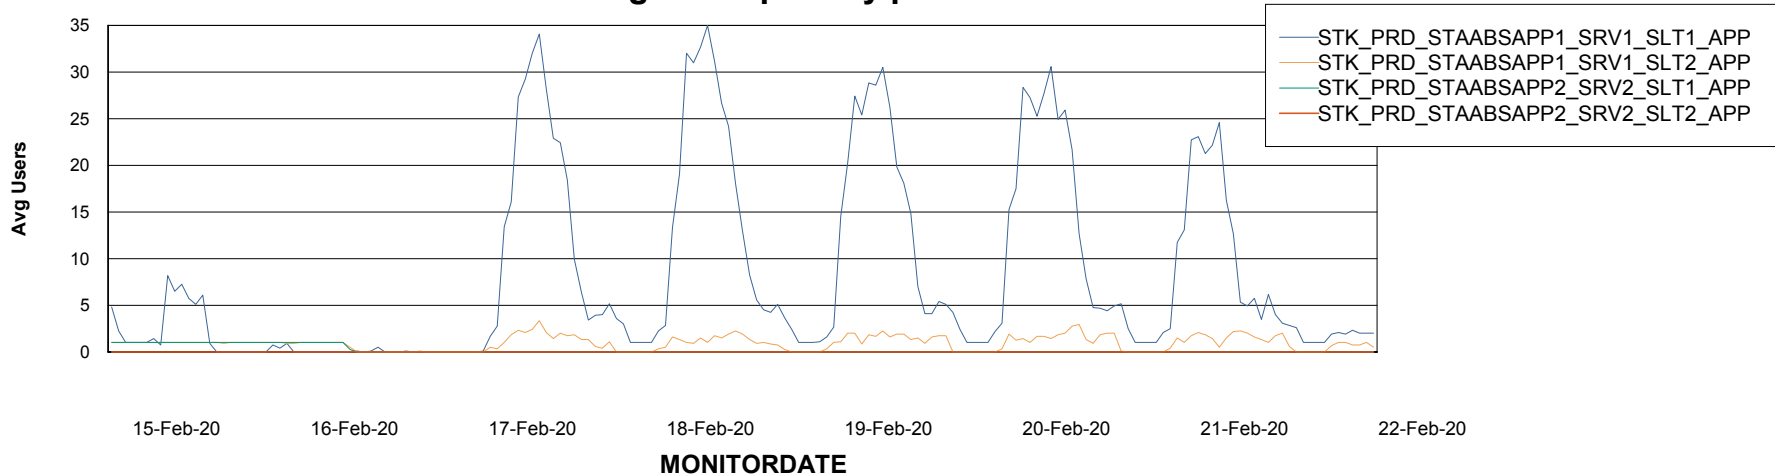

Database Tablespace STKDB_ABS1 Production Database

Date	Tablespace Name	Filesize (Gb)	Usedsize (Gb)	Percentage free
22-Feb-20	ABSDATA	177	110	38
	INDX	182	148	19
21-Feb-20	ABSDATA	177	110	38
	INDX	182	148	19
20-Feb-20	ABSDATA	177	110	38
	INDX	182	148	19
19-Feb-20	ABSDATA	177	110	38
	INDX	182	148	19
18-Feb-20	ABSDATA	177	110	38
	INDX	182	148	19
17-Feb-20	ABSDATA	177	110	38
	INDX	182	148	19
16-Feb-20	ABSDATA	177	110	38
	INDX	182	148	19

Weekly SLA Customer Report

Customer STK_Production
Database ID 82

ABSSolute Application Server Services

Avg memory used per ABS Server Service

Avg users per day per ABS server

Weekly SLA Customer Report

Customer STK_Production
Database ID 82