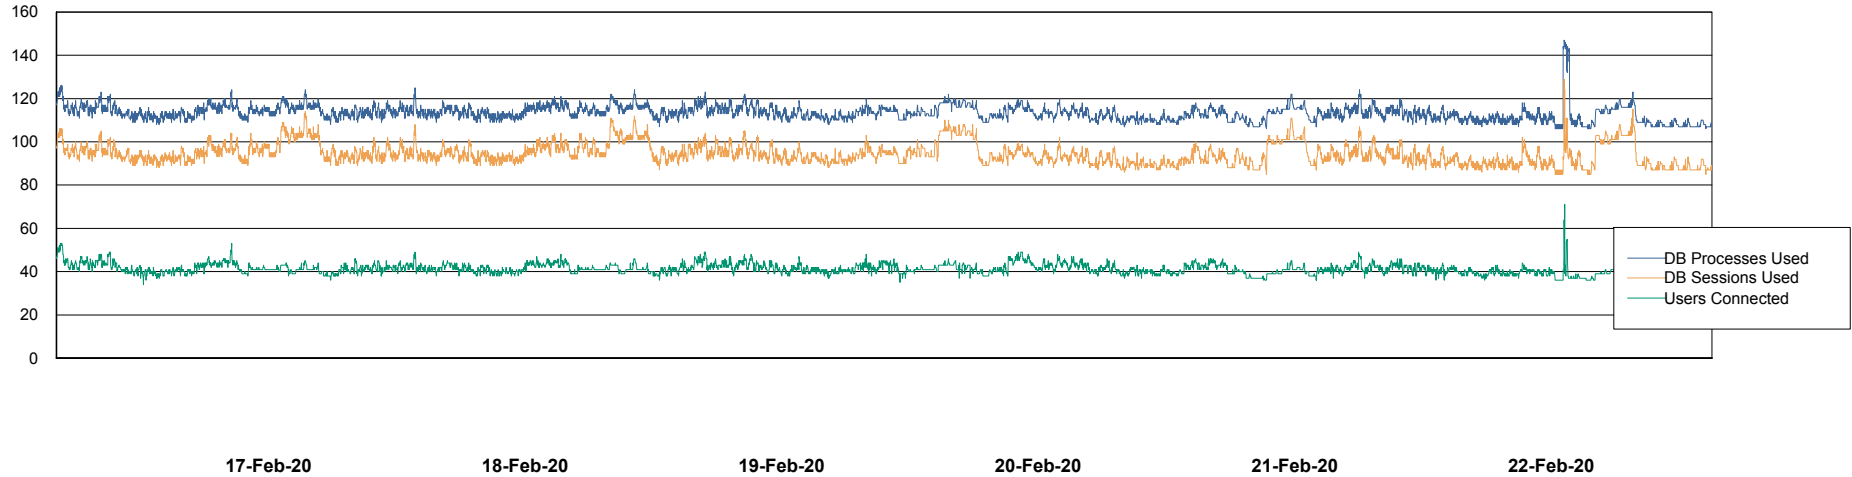

Database Performance STKDB_ABS1 Production Database

DB Processes Max 500
DB Sessions Max 776