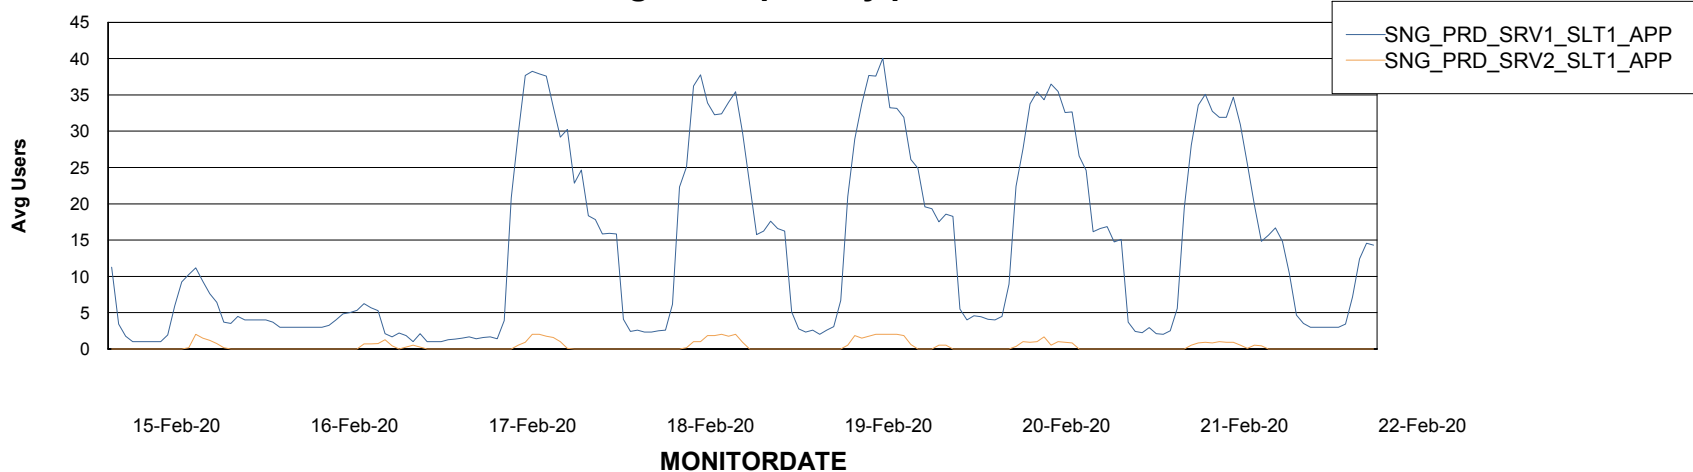

DATABASE SIZE SNGDB_Production

Database growth over last month

Database Tablespace SNGDB_Production

Date	Tablespace Name	Filesize (Gb)	Usedsize (Gb)	Percentage free
22-Feb-20	ABSDATA	120	22	82
	INDX	120	52	57
21-Feb-20	ABSDATA	120	22	82
	INDX	120	52	57
20-Feb-20	ABSDATA	120	22	82
	INDX	120	52	57
19-Feb-20	ABSDATA	120	22	82
	INDX	120	52	57
18-Feb-20	ABSDATA	120	22	82
	INDX	120	52	57
17-Feb-20	ABSDATA	120	22	82
	INDX	120	52	57
16-Feb-20	ABSDATA	120	22	82
	INDX	120	52	57

Weekly SLA Customer Report

Customer SNG_Production
Database ID 70

ABSSolute Application Server Services

Avg memory used per ABS Server Service

Avg users per day per ABS server

Weekly SLA Customer Report

Customer SNG_Production
Database ID 70