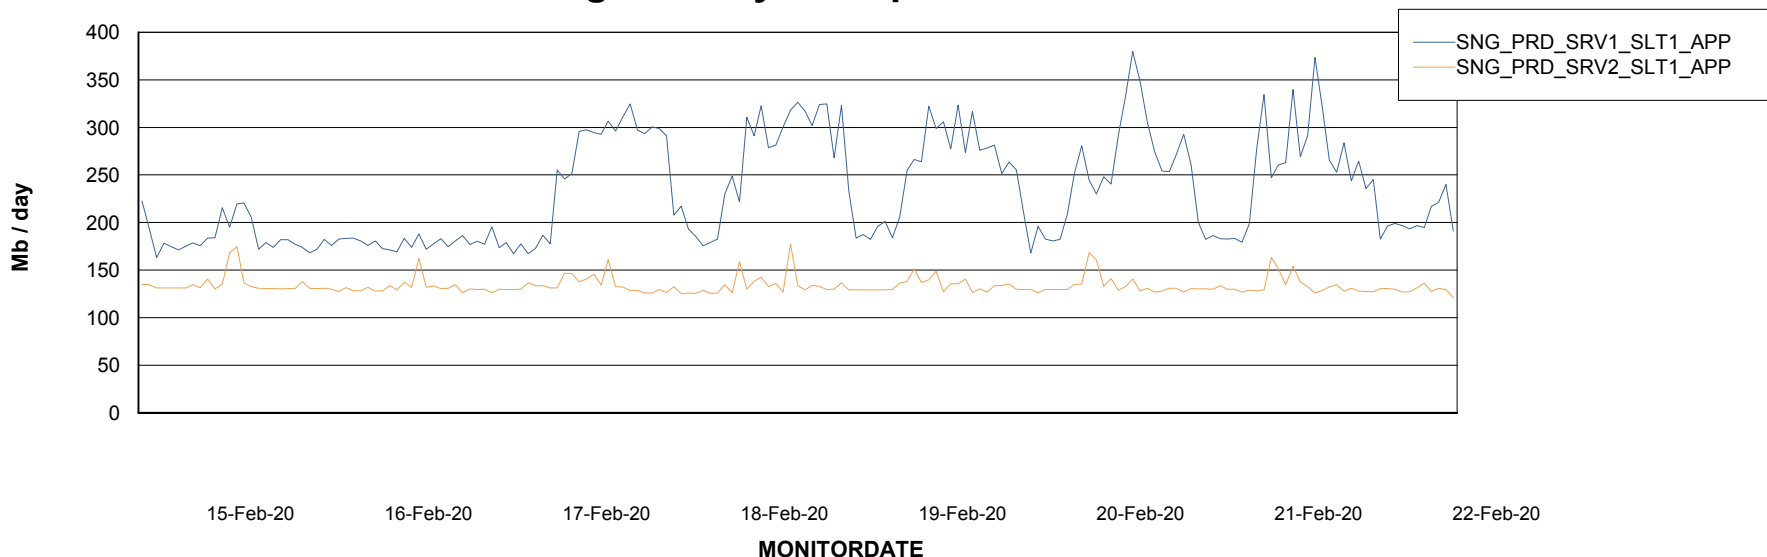

Weekly SLA Customer Report

Customer SNG_Production
Database ID 70

Database Performance SNGDB_Production

DB Processes Max 800
DB Sessions Max 1,224

Weekly SLA Customer Report

Customer SNG_Production
 Database ID 70

DATABASE SIZE SNGDB_Production

Database growth over last month

Database Tablespace SNGDB_Production

Date	Tablespace Name	Filesize (Gb)	Usedsize (Gb)	Percentage free
22-Feb-20	ABSDATA	120	22	82
	INDX	120	52	57
21-Feb-20	ABSDATA	120	22	82
	INDX	120	52	57
20-Feb-20	ABSDATA	120	22	82
	INDX	120	52	57
19-Feb-20	ABSDATA	120	22	82
	INDX	120	52	57
18-Feb-20	ABSDATA	120	22	82
	INDX	120	52	57
17-Feb-20	ABSDATA	120	22	82
	INDX	120	52	57
16-Feb-20	ABSDATA	120	22	82
	INDX	120	52	57

Weekly SLA Customer Report

Customer SNG_Production
Database ID 70

ABSSolute Application Server Services

Avg memory used per ABS Server Service

Avg users per day per ABS server

Weekly SLA Customer Report

Customer SNG_Production
Database ID 70