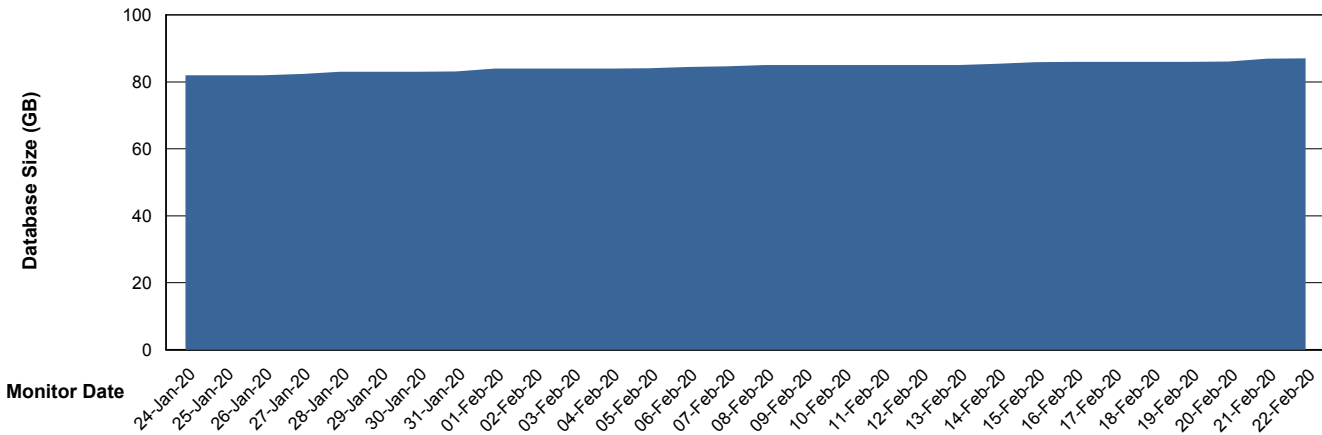

Weekly SLA Customer Report

Customer SNG_Production
Database ID 70

Database Performance SNGDB_Production

DB Processes Max 800
DB Sessions Max 1,224

Weekly SLA Customer Report

Customer SNG_Production
 Database ID 70

DATABASE SIZE SNGDB_Production

Database growth over last month

Database Tablespace SNGDB_Production

Date	Tablespace Name	Filesize (Gb)	Usedsize (Gb)	Percentage free
22-Feb-20	ABSDATA	120	22	82
	INDX	120	52	57
21-Feb-20	ABSDATA	120	22	82
	INDX	120	52	57
20-Feb-20	ABSDATA	120	22	82
	INDX	120	52	57
19-Feb-20	ABSDATA	120	22	82
	INDX	120	52	57
18-Feb-20	ABSDATA	120	22	82
	INDX	120	52	57
17-Feb-20	ABSDATA	120	22	82
	INDX	120	52	57
16-Feb-20	ABSDATA	120	22	82
	INDX	120	52	57