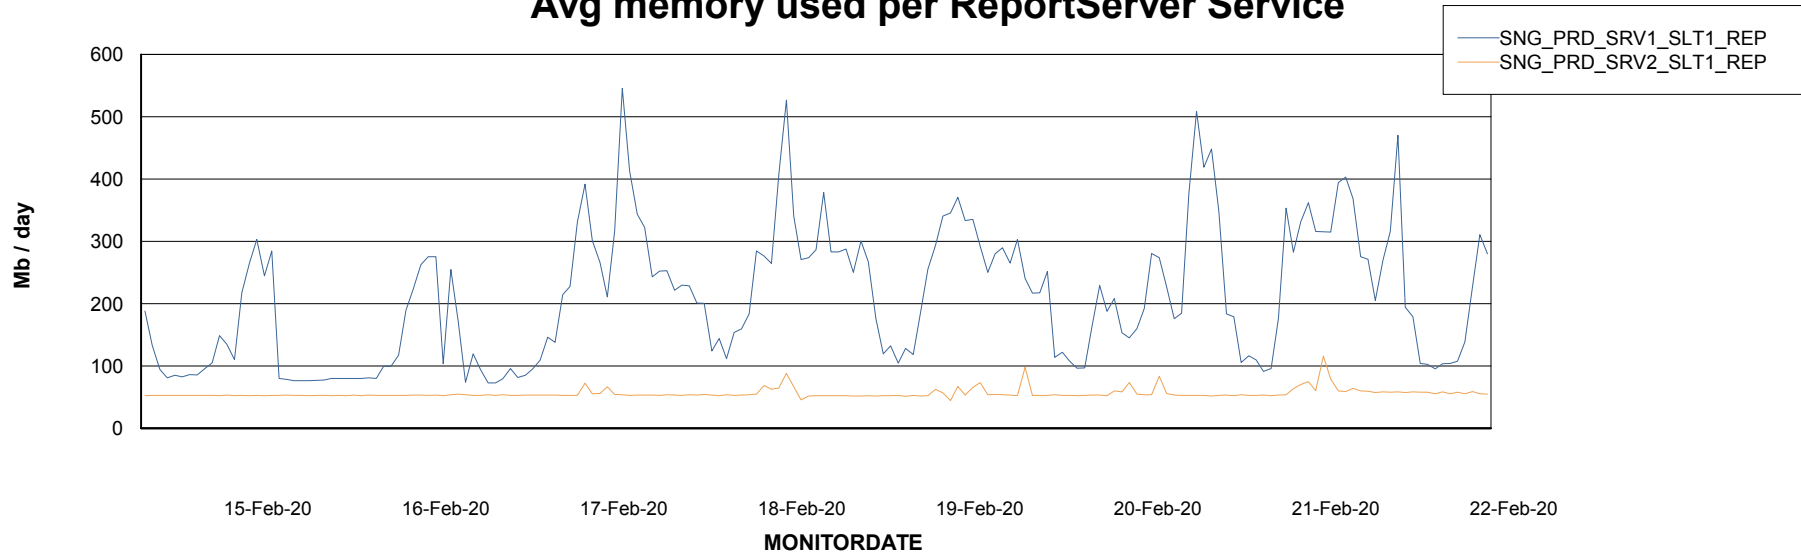

ABSSolute Application ReportServer Services

Avg memory used per ReportServer Service