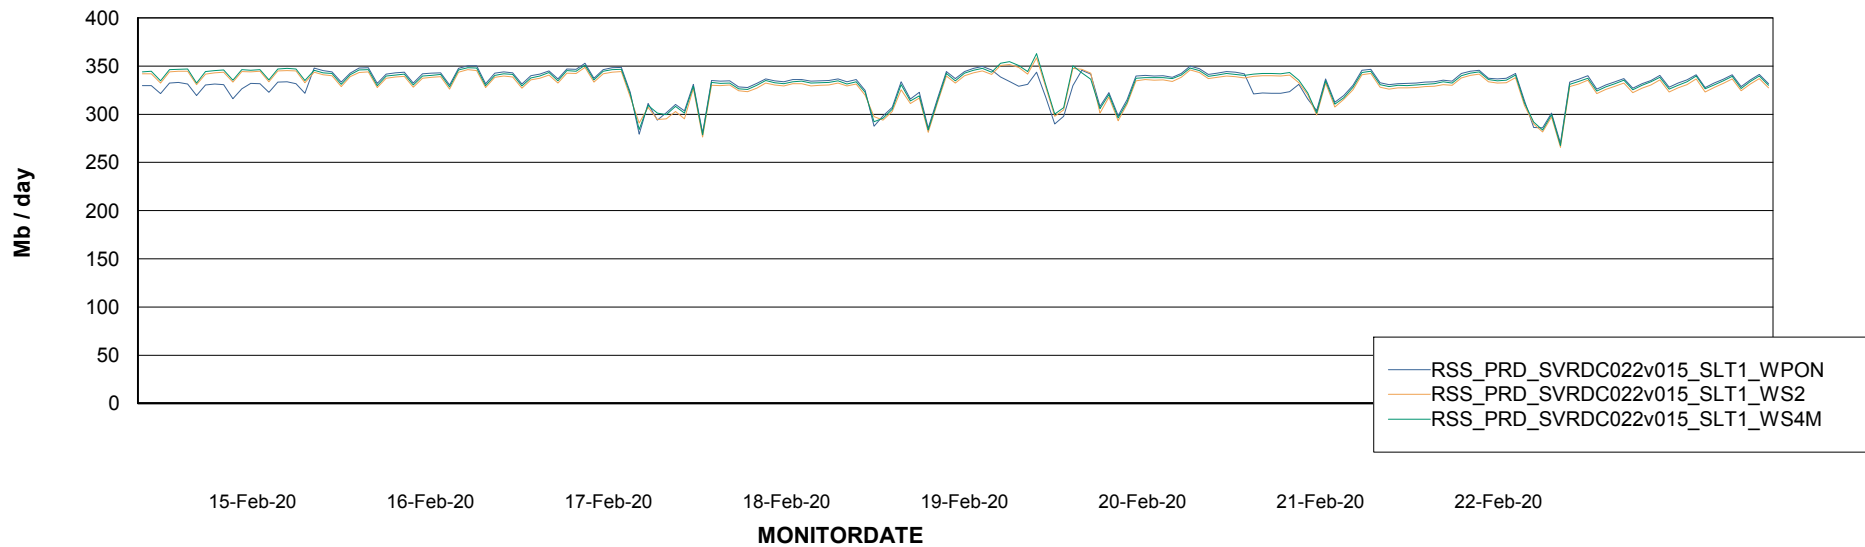

ABSSolute Application ReportServer Services

Avg memory used per ReportServer Service

Weekly SLA Customer Report

Customer RSS Production
Database ID 52

ABSSolute Web Component Services

Avg memory used per ABS Web component