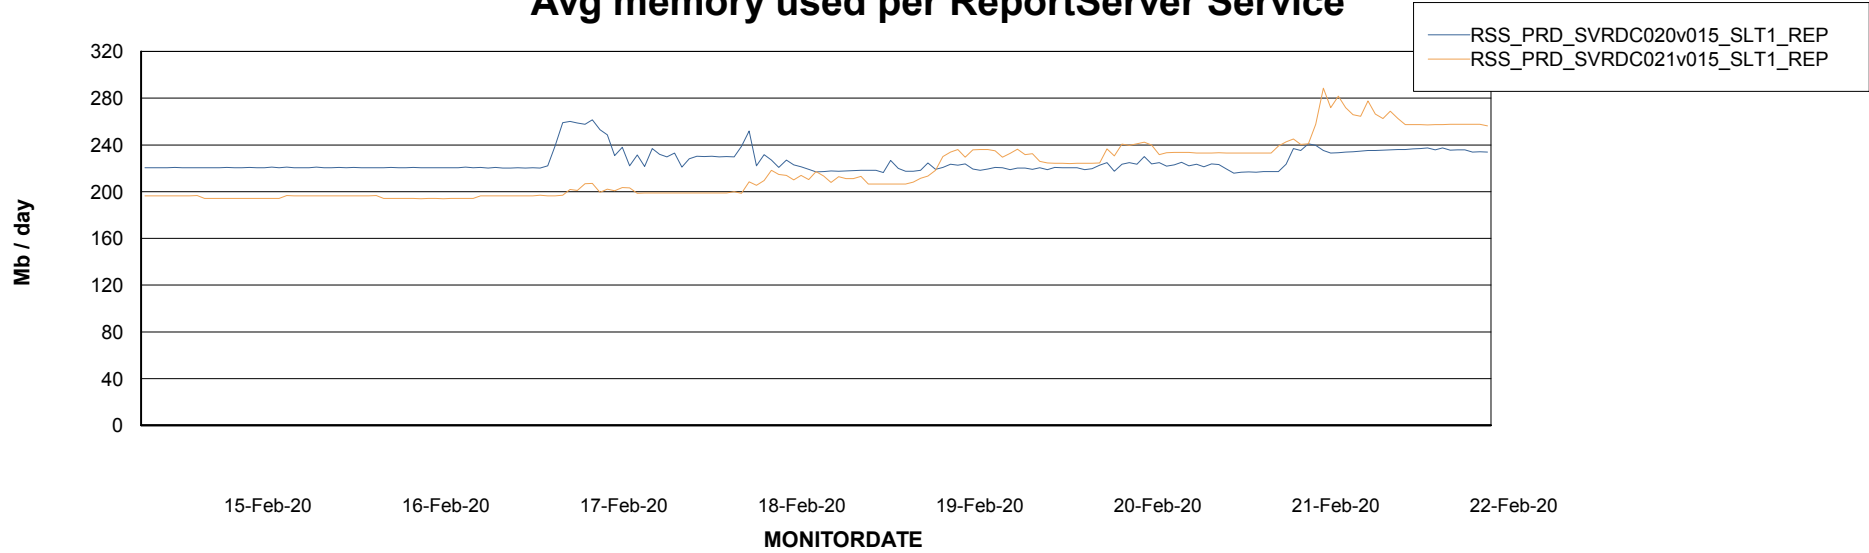

ABSSolute Application ReportServer Services

Avg memory used per ReportServer Service