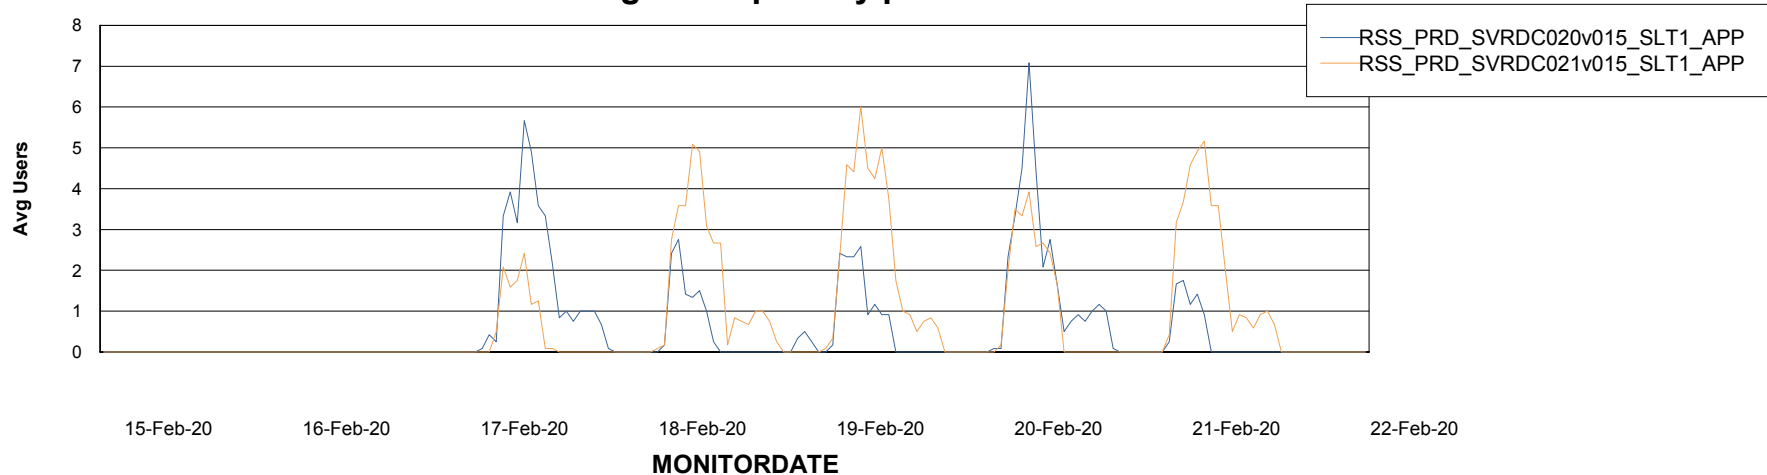

Weekly SLA Customer Report

Customer RSS Production
Database ID 52

ABSSolute Application Server Services

Avg memory used per ABS Server Service

Avg users per day per ABS server

Weekly SLA Customer Report

Customer RSS Production
Database ID 52