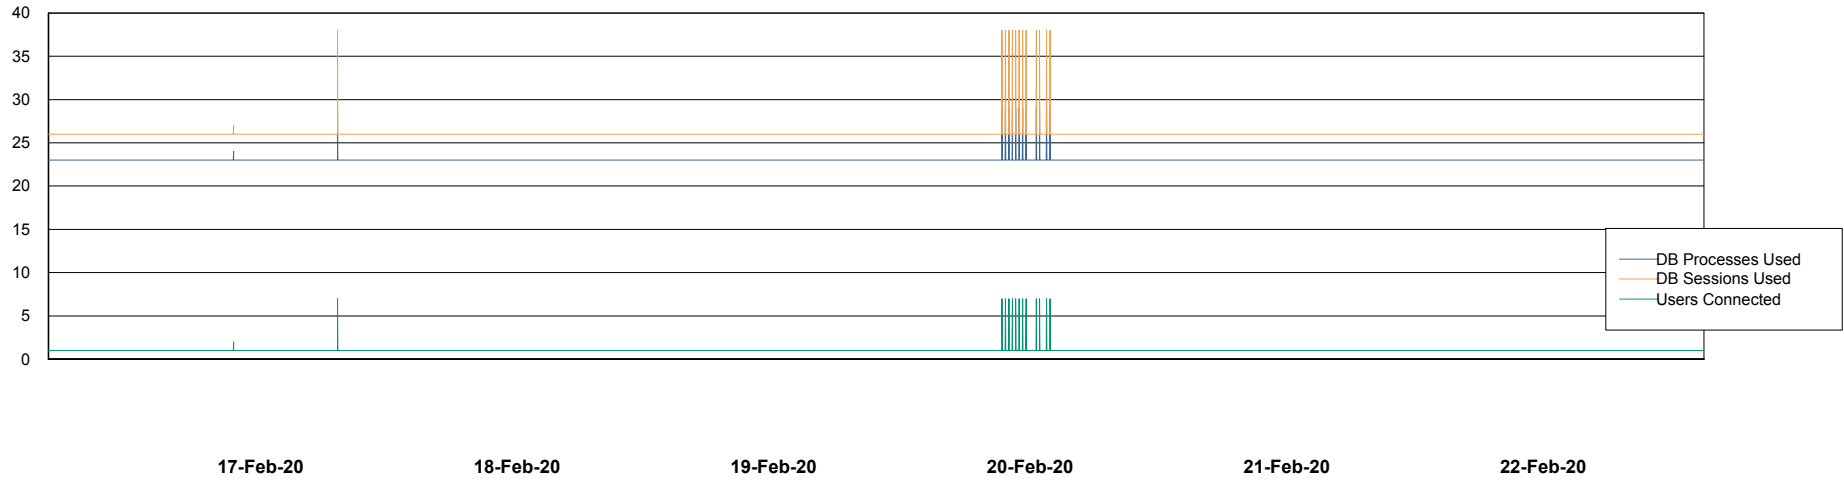

Weekly SLA Customer Report

Customer RSS Production
Database ID 52

Database Performance RSSDB_Production

Weekly SLA Customer Report

Customer RSS Production
Database ID 52

Database Performance RSSDB_Standby

Weekly SLA Customer Report