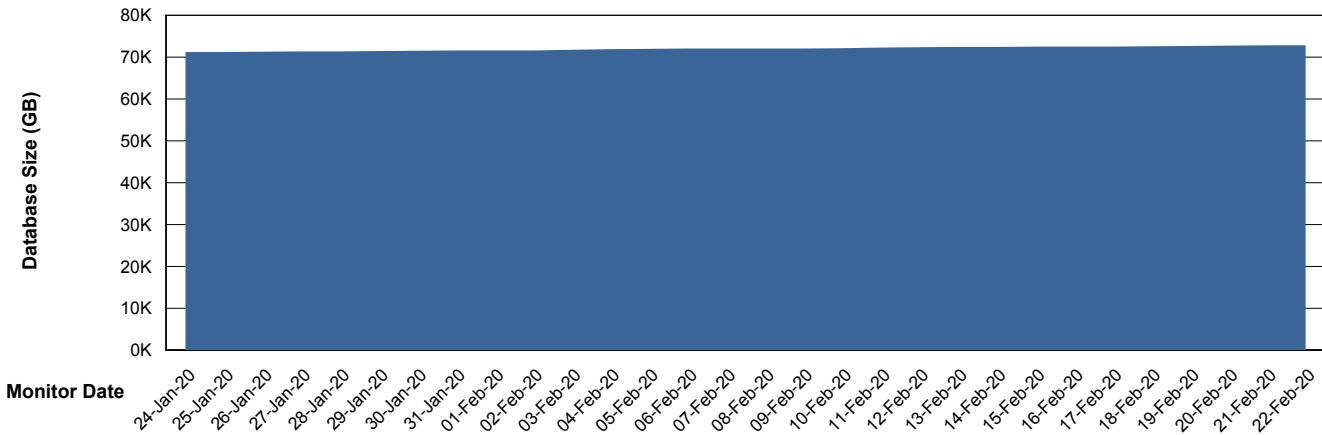

DATABASE SIZE RSSDB_Production

Database growth over last month

Database Tablespace RSSDB_Production

Date	Tablespace Name	Filesize (Gb)	Usedsize (Gb)	Percentage free
22-Feb-20	ABSDATA	35,000	29,884	15
	INDX	47,000	41,594	12
21-Feb-20	ABSDATA	35,000	29,884	15
	INDX	47,000	41,594	12
20-Feb-20	ABSDATA	35,000	29,820	15
	INDX	47,000	41,592	12
19-Feb-20	ABSDATA	35,000	29,819	15
	INDX	47,000	41,550	12
18-Feb-20	ABSDATA	35,000	29,739	15
	INDX	47,000	41,497	12
17-Feb-20	ABSDATA	35,000	29,731	15
	INDX	47,000	41,457	12
16-Feb-20	ABSDATA	35,000	29,715	15
	INDX	47,000	41,437	12