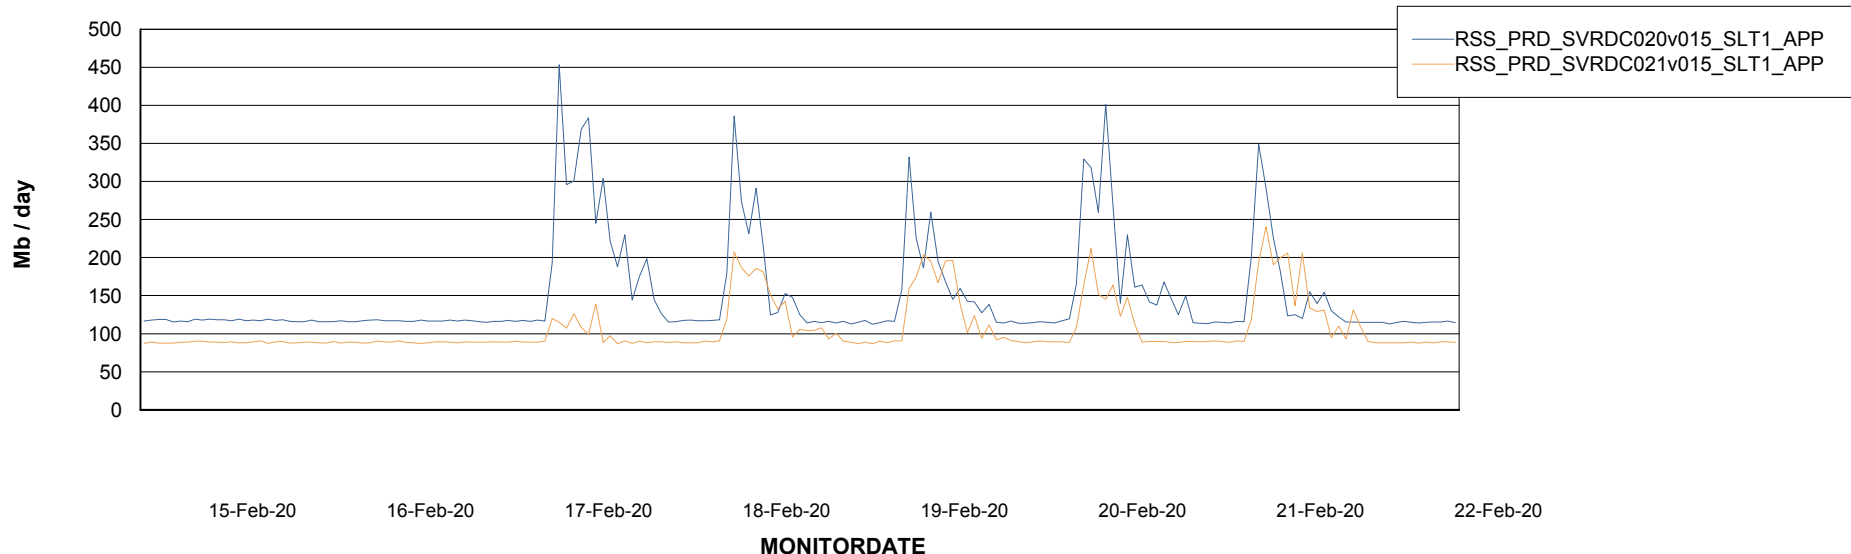

Weekly SLA Customer Report

Customer RSS Production
Database ID 52

Database Performance RSSDB_Production

Weekly SLA Customer Report

Customer RSS Production
Database ID 52

Database Performance RSSDB_Standby

Weekly SLA Customer Report

Customer RSS Production
 Database ID 52

DATABASE SIZE RSSDB_Production

Database growth over last month

Database Tablespace RSSDB_Production

Date	Tablespace Name	Filesize (Gb)	Usedsize (Gb)	Percentage free
22-Feb-20	ABSDATA	35,000	29,884	15
	INDX	47,000	41,594	12
21-Feb-20	ABSDATA	35,000	29,884	15
	INDX	47,000	41,594	12
20-Feb-20	ABSDATA	35,000	29,820	15
	INDX	47,000	41,592	12
19-Feb-20	ABSDATA	35,000	29,819	15
	INDX	47,000	41,550	12
18-Feb-20	ABSDATA	35,000	29,739	15
	INDX	47,000	41,497	12
17-Feb-20	ABSDATA	35,000	29,731	15
	INDX	47,000	41,457	12
16-Feb-20	ABSDATA	35,000	29,715	15
	INDX	47,000	41,437	12

Weekly SLA Customer Report

Customer RSS Production
Database ID 52

ABSSolute Application Server Services

Avg memory used per ABS Server Service

Avg users per day per ABS server

Weekly SLA Customer Report

Customer RSS Production
Database ID 52