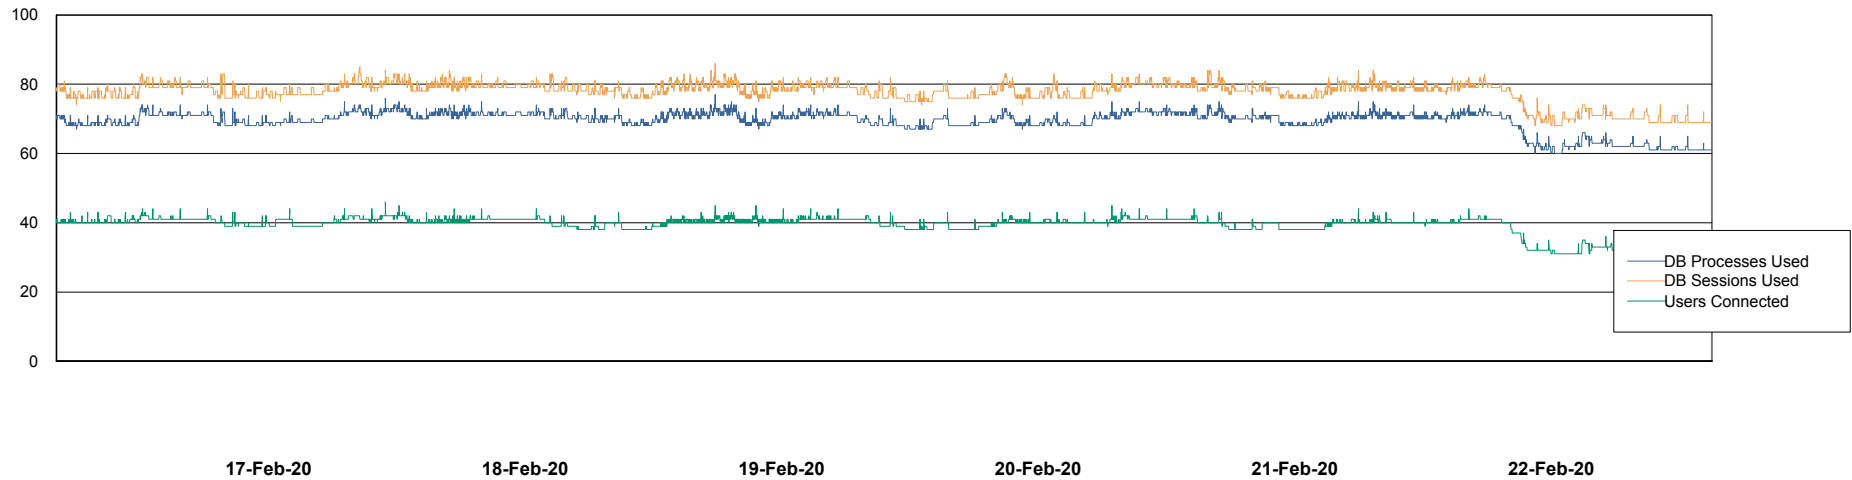

Weekly SLA Customer Report

Customer RSS Production
Database ID 52

Harddisk Usage RSS_PRD_SVRDC191v016

	Free disk space on c: (%)	Total disk space on c: (Gb)	Free disk space on d: (%)	Total disk space on d: (Gb)
22-Feb-20	18	60	43	200
21-Feb-20	18	60	43	200
20-Feb-20	18	60	43	200
19-Feb-20	18	60	43	200
18-Feb-20	18	60	43	200
17-Feb-20	18	60	43	200
16-Feb-20	18	60	43	200

Weekly SLA Customer Report

Customer RSS Production
Database ID 52

Database Performance RSSDB_Production

Weekly SLA Customer Report

Customer RSS Production
Database ID 52

Database Performance RSSDB_Standby

Weekly SLA Customer Report