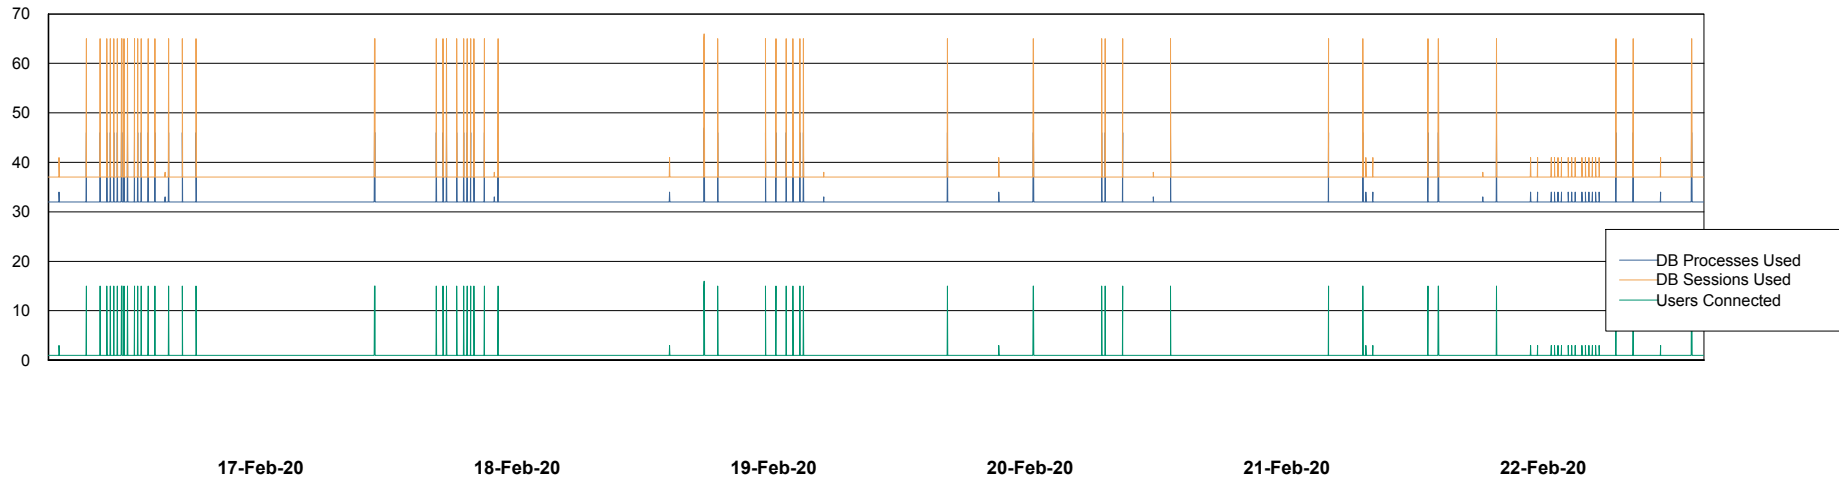

Weekly SLA Customer Report

Customer PCO Production
Database ID 44

Database Performance PCODB_Production

DB Processes Max 350
DB Sessions Max 560

Weekly SLA Customer Report

Customer PCO Production
Database ID 44

Database Performance PCODB_Standby

DB Processes Max 350
DB Sessions Max 552

Weekly SLA Customer Report

Customer PCO Production
 Database ID 44

DATABASE SIZE PCODB_Production

Database growth over last month