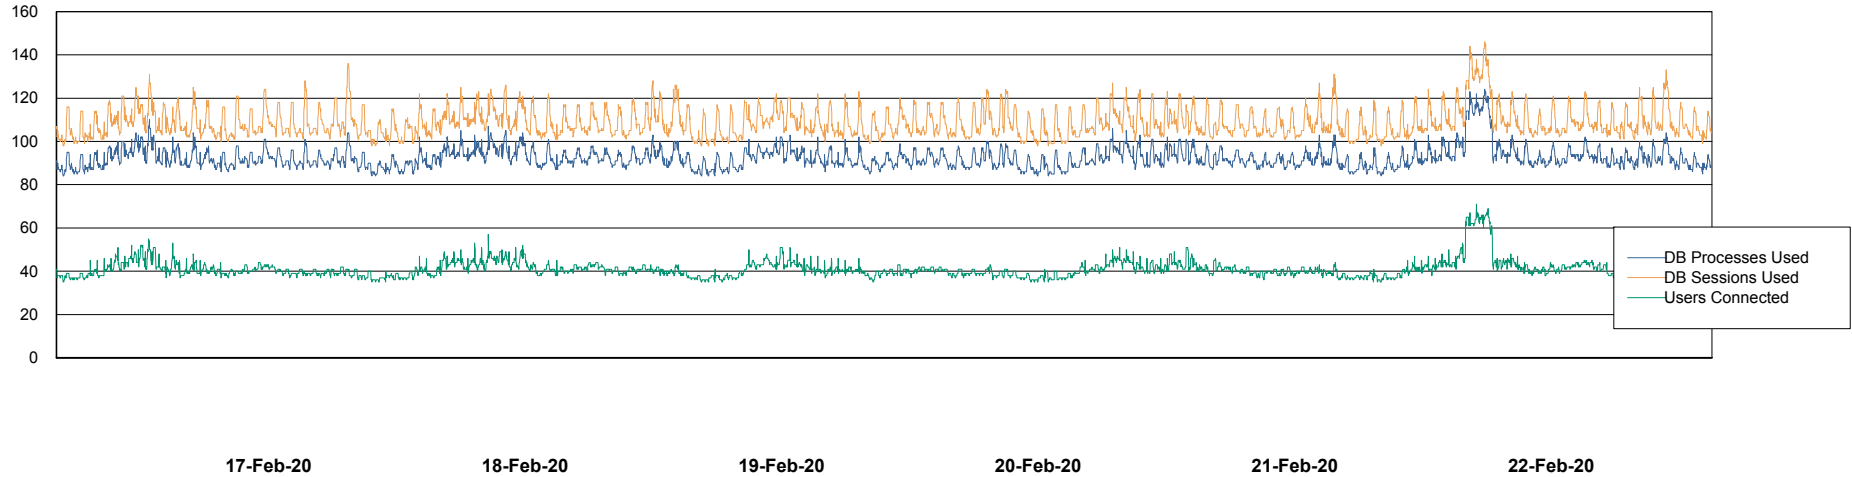

Harddisk Usage PCO_PRD_ORACLE2

	Free disk space on c: (%)	Total disk space on c: (Gb)	Free disk space on d: (%)	Total disk space on d: (Gb)
22-Feb-20	75	279	46	838
21-Feb-20	75	279	46	838
20-Feb-20	75	279	46	838
19-Feb-20	75	279	46	838
18-Feb-20	75	279	46	838
17-Feb-20	75	279	46	838
16-Feb-20	75	279	46	838

Weekly SLA Customer Report

Customer PCO Production
Database ID 44

Database Performance PCODB_Production

DB Processes Max 350
DB Sessions Max 560

Weekly SLA Customer Report

Customer PCO Production
Database ID 44