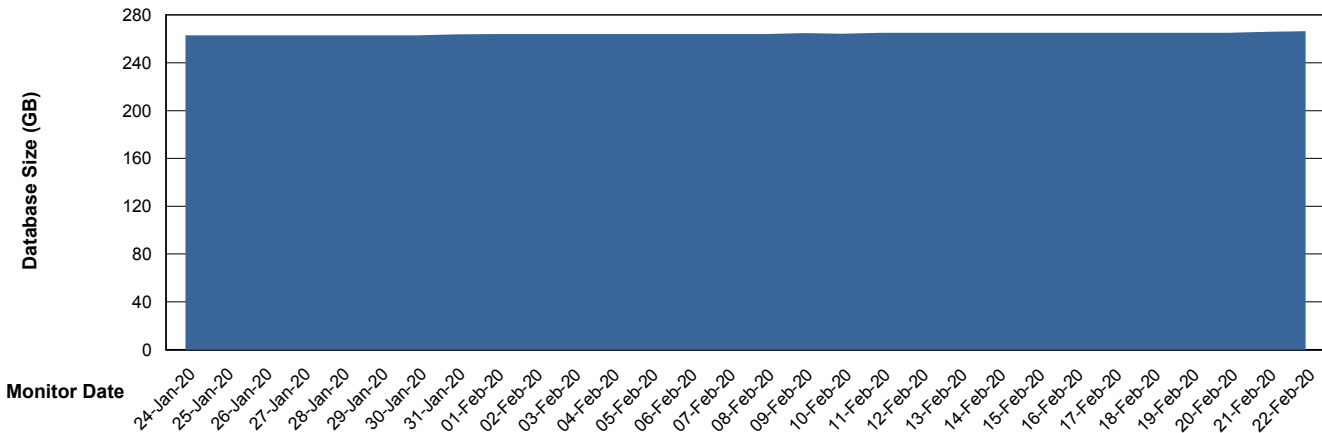

Database Performance PCODB_Standby

DB Processes Max 350
DB Sessions Max 552

Weekly SLA Customer Report

Customer PCO Production
 Database ID 44

DATABASE SIZE PCODB_Production

Database growth over last month

Database Tablespace PCODB_Production

Date	Tablespace Name	Filesize (Gb)	Usedsize (Gb)	Percentage free
22-Feb-20	ABSDATA	150	95	37
	INDX	200	138	31
21-Feb-20	ABSDATA	150	95	37
	INDX	200	138	31
20-Feb-20	ABSDATA	150	95	37
	INDX	200	138	31
19-Feb-20	ABSDATA	150	95	37
	INDX	200	138	31
18-Feb-20	ABSDATA	150	95	37
	INDX	200	138	31
17-Feb-20	ABSDATA	150	95	37
	INDX	200	137	32
16-Feb-20	ABSDATA	150	95	37
	INDX	200	137	32