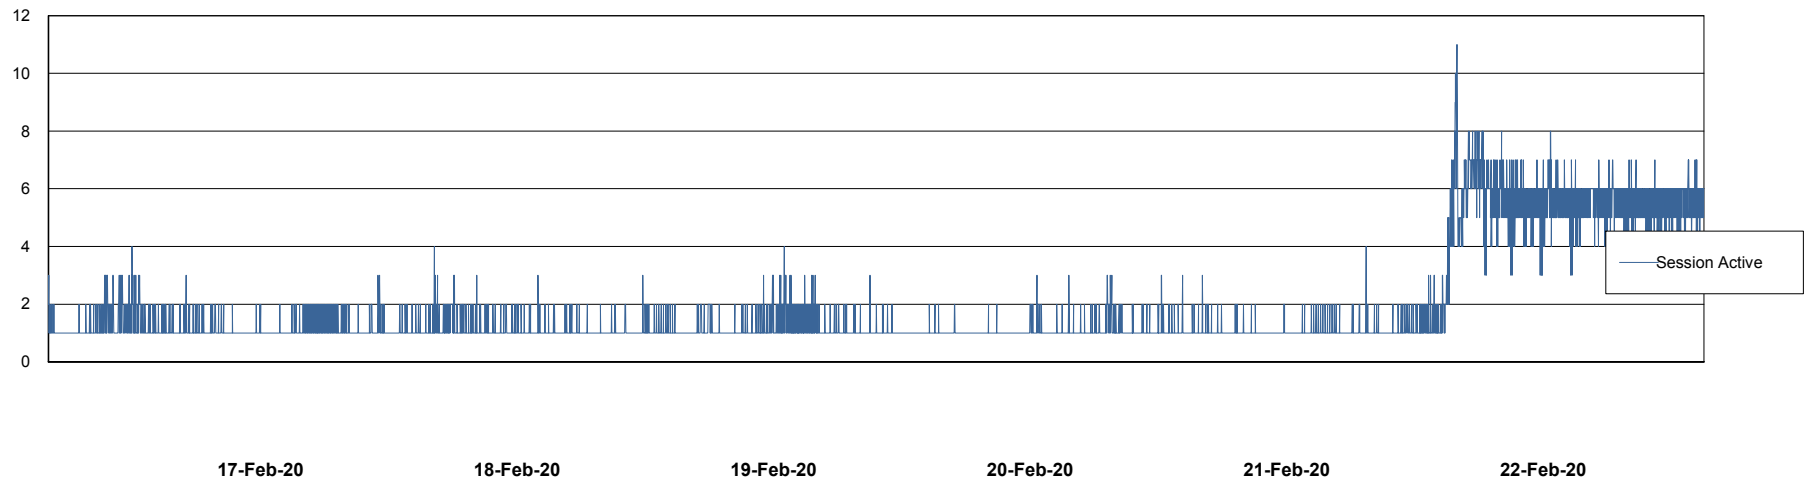

Harddisk Usage PCO_PRD_ORACLE2

	Free disk space on c: (%)	Total disk space on c: (Gb)	Free disk space on d: (%)	Total disk space on d: (Gb)
22-Feb-20	75	279	46	838
21-Feb-20	75	279	46	838
20-Feb-20	75	279	46	838
19-Feb-20	75	279	46	838
18-Feb-20	75	279	46	838
17-Feb-20	75	279	46	838
16-Feb-20	75	279	46	838

Weekly SLA Customer Report

Customer PCO Production
Database ID 44

Database Performance PCODB_Production

DB Processes Max 350
DB Sessions Max 560

Weekly SLA Customer Report

Customer PCO Production
Database ID 44