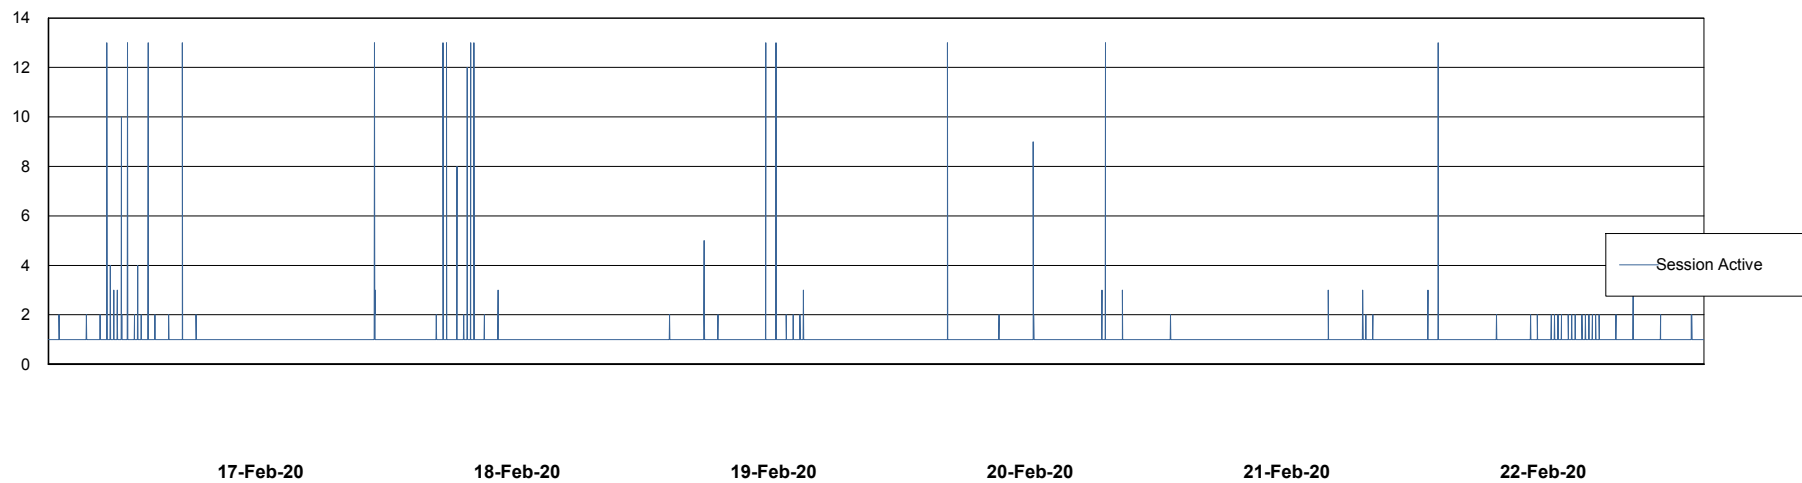

Database Performance PCODB_Standby

DB Processes Max 350
DB Sessions Max 552