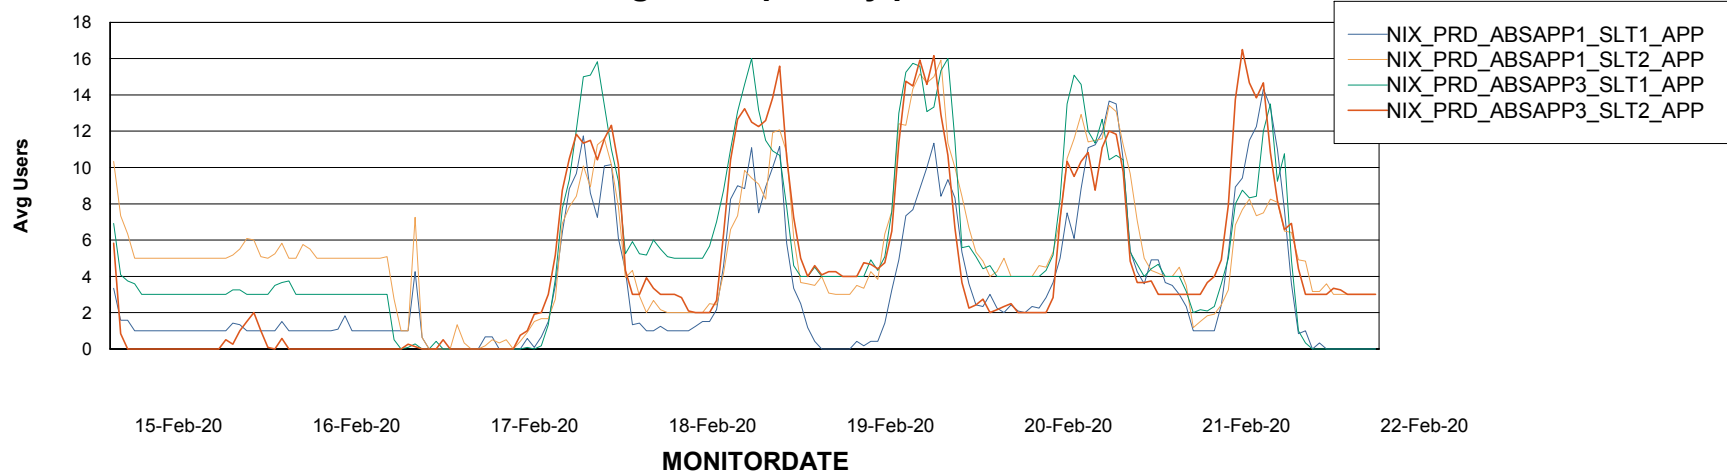

Standby Database Health NIX_Production

Recovery lag for last 7 days

Weekly SLA Customer Report

Customer NIX_Production
Database ID 51

ABSSolute Application Server Services

Avg memory used per ABS Server Service

Avg users per day per ABS server

Weekly SLA Customer Report

Customer NIX_Production
Database ID 51

ABSSolute Application ReportServer Services

Avg memory used per ReportServer Service

Weekly SLA Customer Report