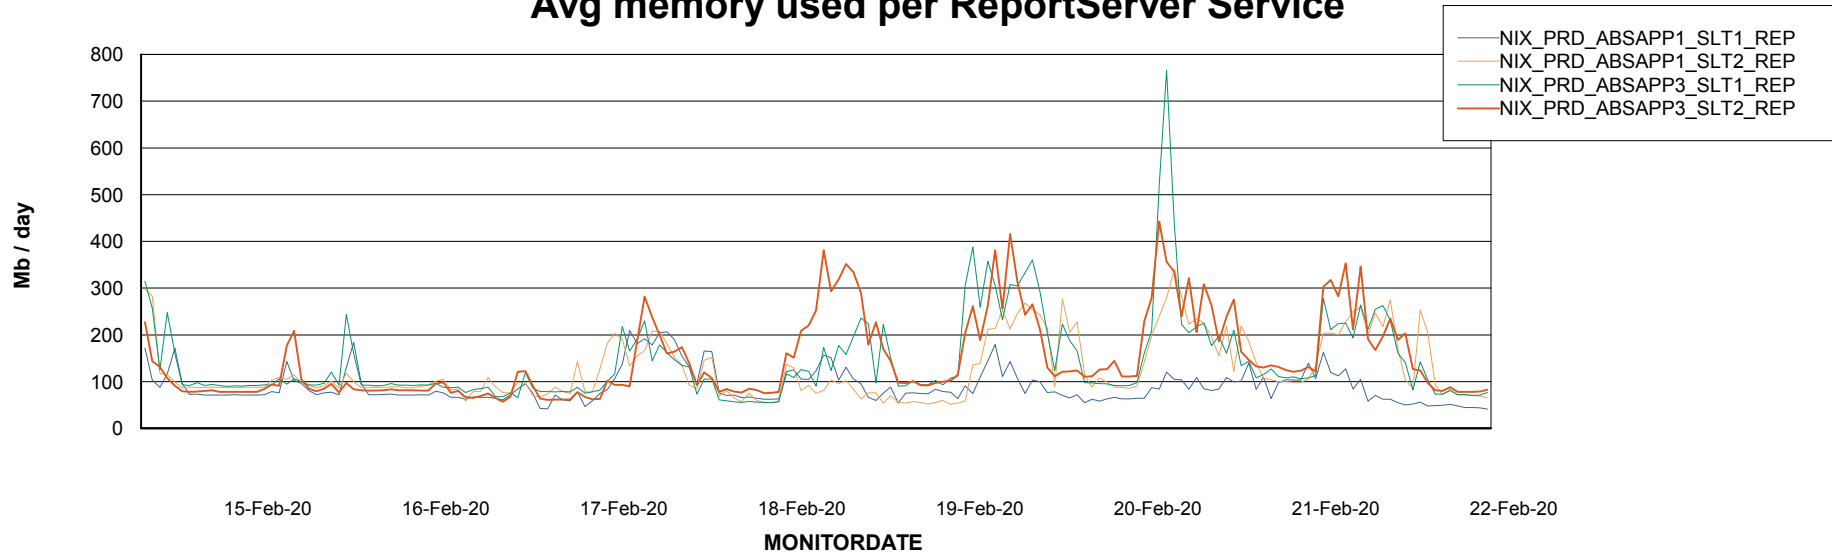

Avg users per day per ABS server

Weekly SLA Customer Report

Customer NIX_Production
Database ID 51

ABSSolute Application ReportServer Services

Avg memory used per ReportServer Service

Weekly SLA Customer Report