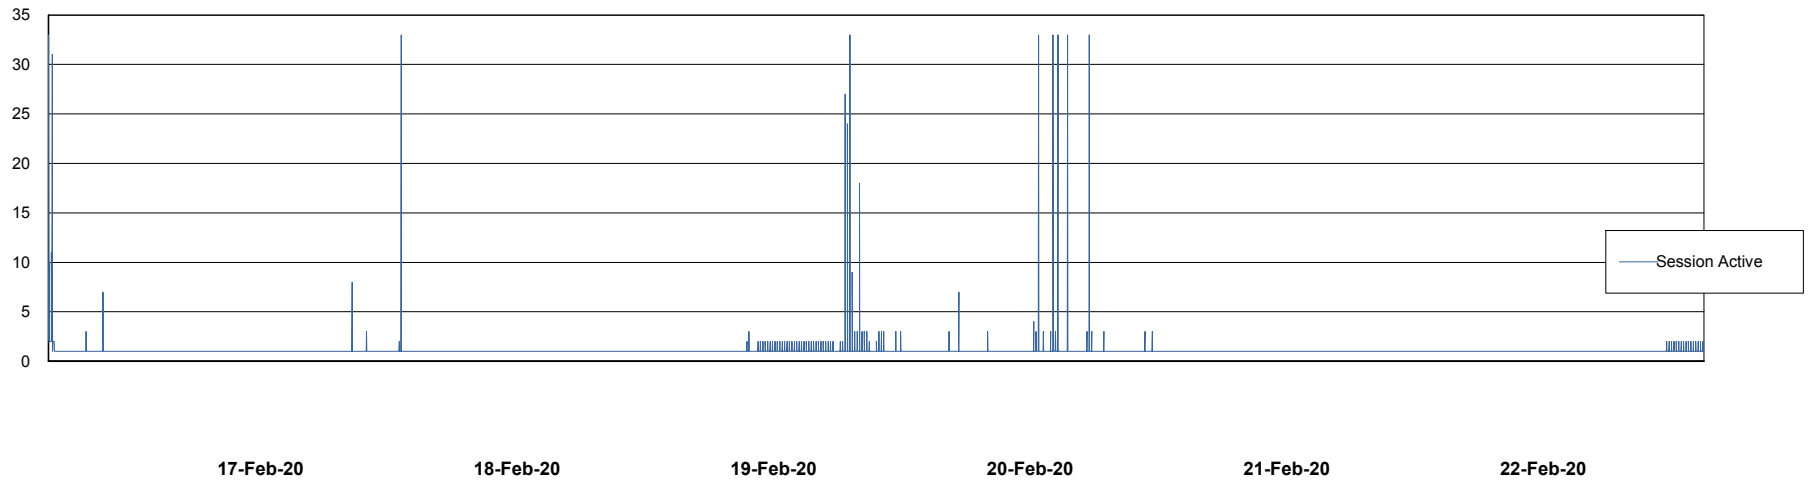

DB Processes Max 1,500
DB Sessions Max 2,272

Weekly SLA Customer Report

Customer NIX_Production
Database ID 51

Database Performance NIXDB_Standby

DB Processes Max 300
DB Sessions Max 480

Weekly SLA Customer Report

Customer NIX_Production
Database ID 51

DATABASE SIZE NIXDB_BI

Database growth over last month

DATABASE SIZE NIXDB_Production

Database growth over last month

Weekly SLA Customer Report

Customer NIX_Production
 Database ID 51