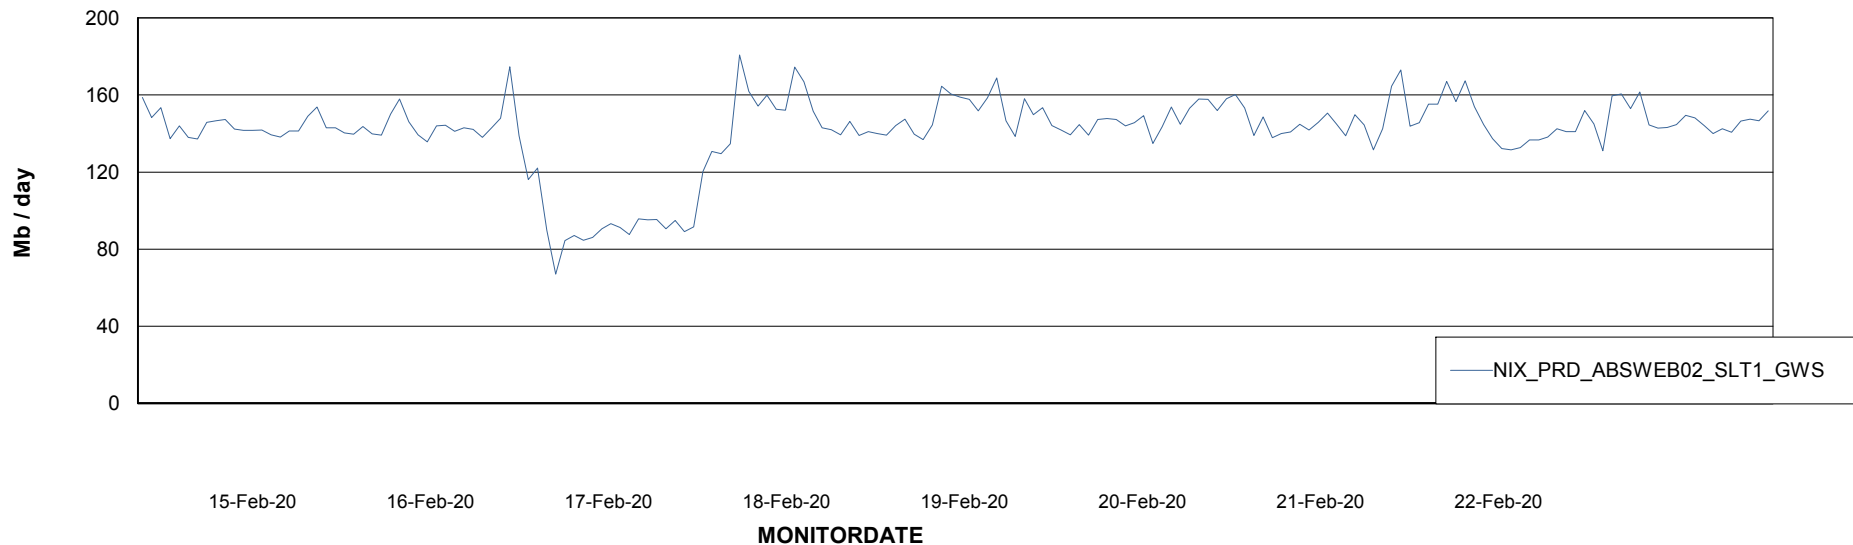

ABSolute Web Component Services

Avg memory used per ABS Web component