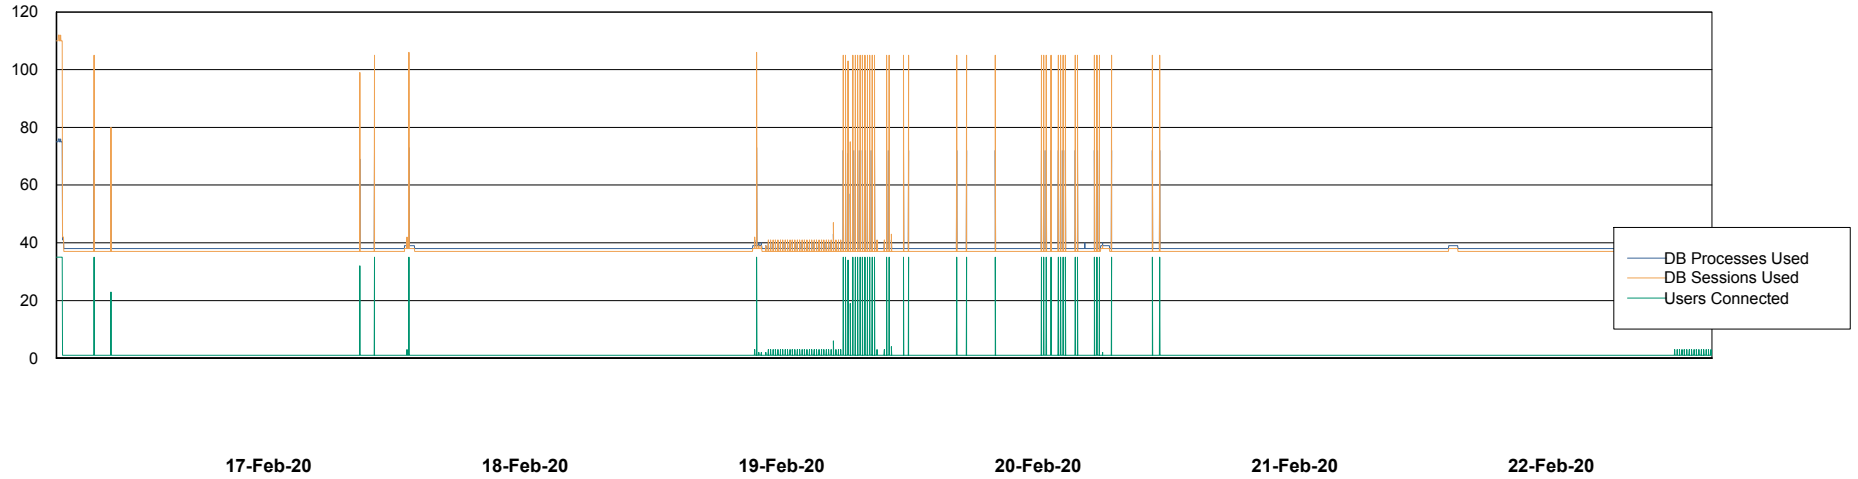

DB Processes Max 1,500
DB Sessions Max 2,272

Weekly SLA Customer Report

Customer NIX_Production
Database ID 51

Database Performance NIXDB_Standby

DB Processes Max 300
DB Sessions Max 480

Weekly SLA Customer Report