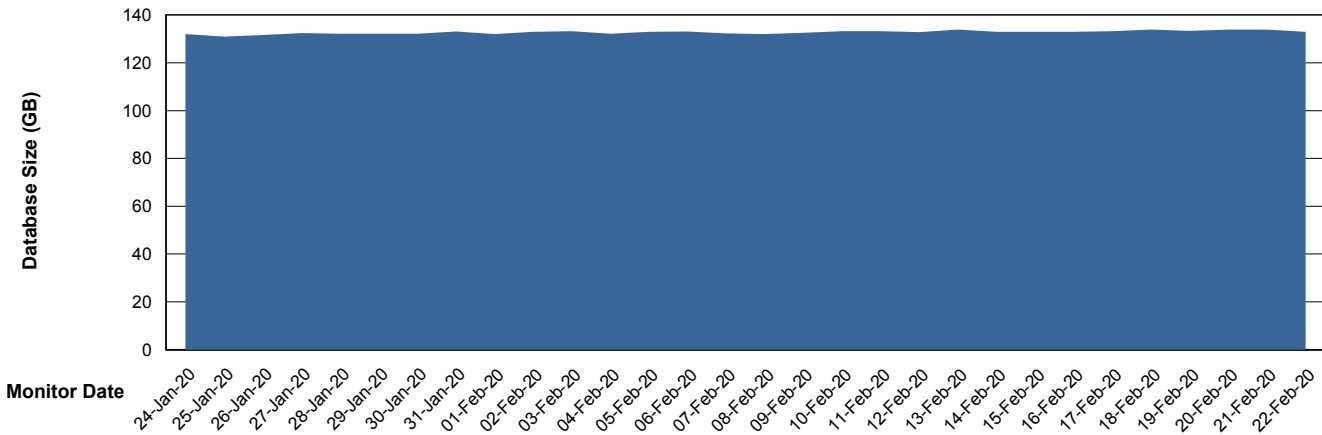

DB Processes Max 1,500
DB Sessions Max 2,272

Weekly SLA Customer Report

Customer NIX_Production
Database ID 51

Database Performance NIXDB_Standby

DB Processes Max 300
DB Sessions Max 480

Weekly SLA Customer Report

Customer NIX_Production
Database ID 51

DATABASE SIZE NIXDB_BI

Database growth over last month

DATABASE SIZE NIXDB_Production

Database growth over last month

Weekly SLA Customer Report

Customer NIX_Production
 Database ID 51