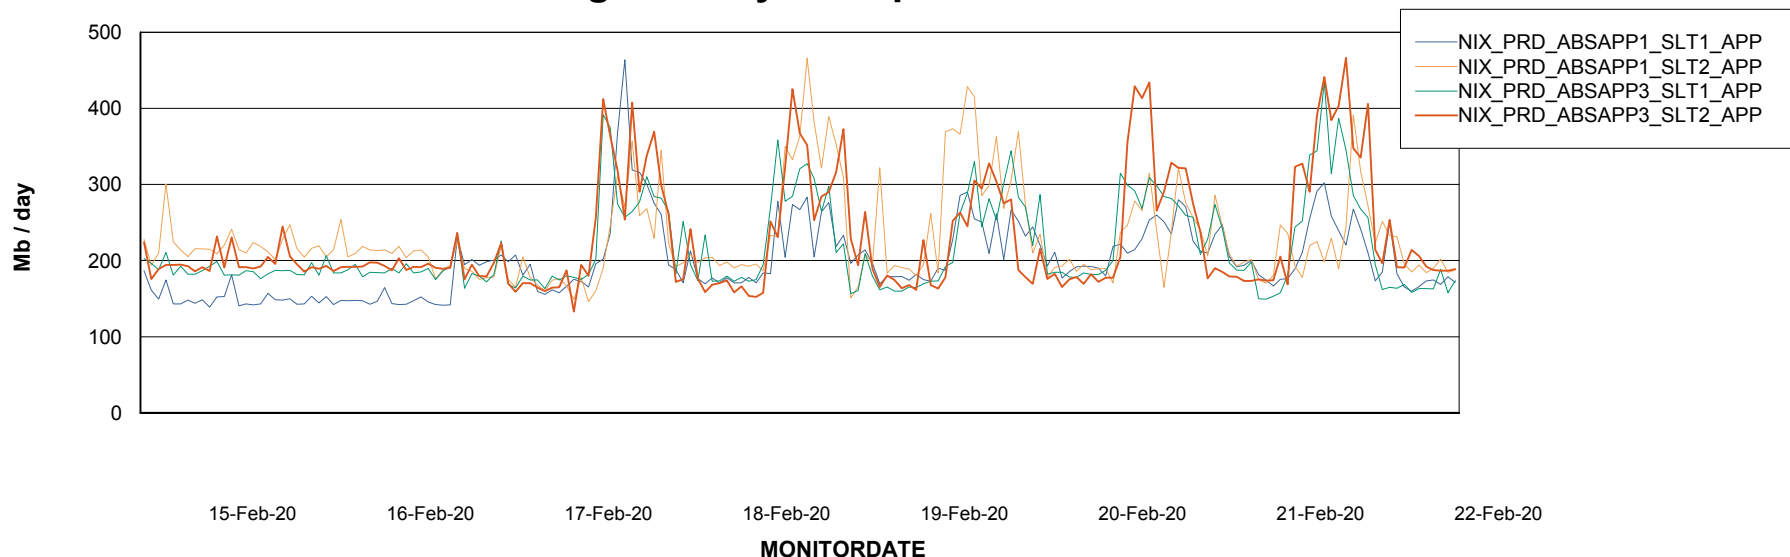

Standby Database Health NIX_Production

Recovery lag for last 7 days

Weekly SLA Customer Report

Customer NIX_Production
Database ID 51

ABSSolute Application Server Services

Avg memory used per ABS Server Service

Avg users per day per ABS server

Weekly SLA Customer Report

Customer NIX_Production
Database ID 51

ABSSolute Application ReportServer Services

Avg memory used per ReportServer Service

Weekly SLA Customer Report