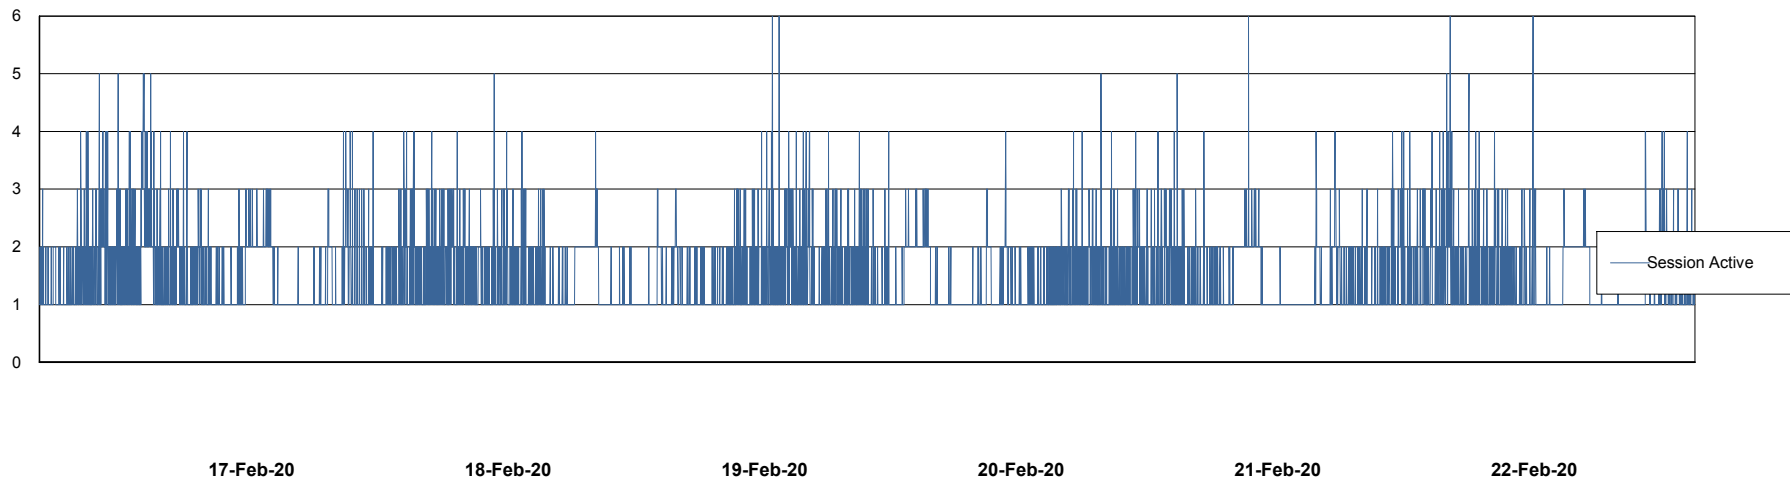

Database Performance NIXDB_Production

DB Processes Max 1,500
DB Sessions Max 2,272