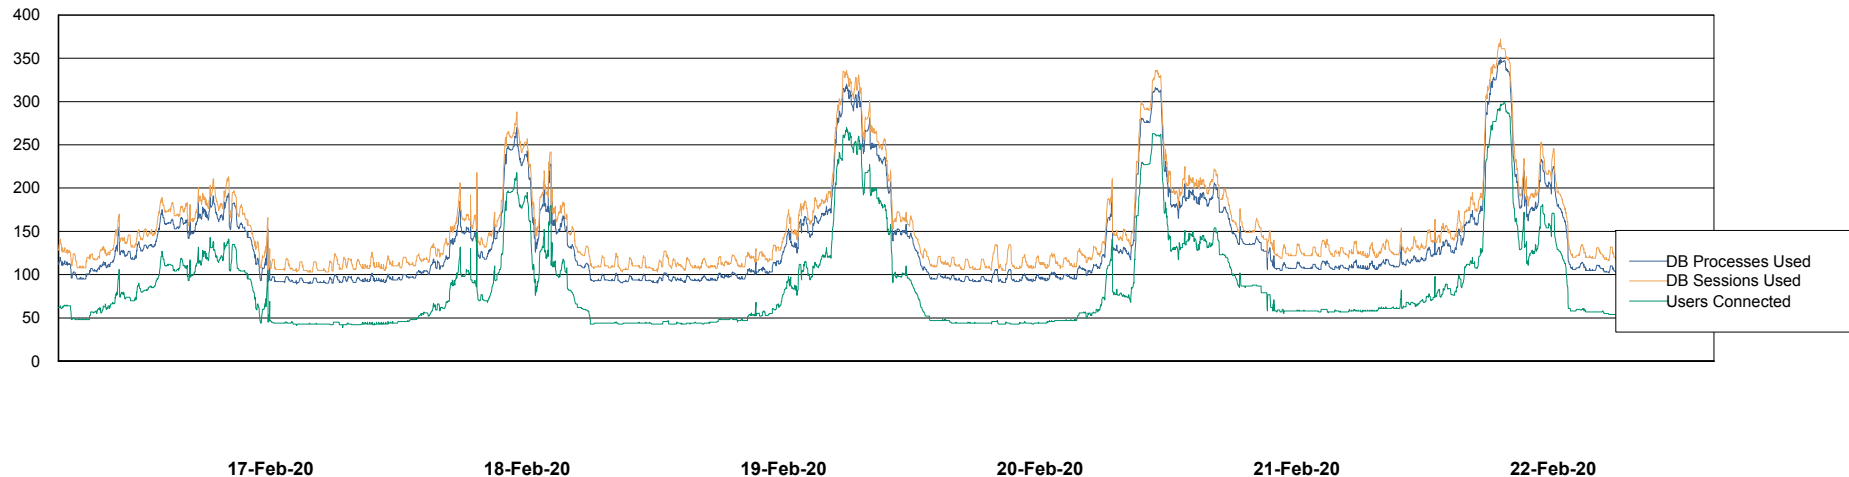

Database Performance NIXDB_Production

DB Processes Max 1,500
DB Sessions Max 2,272