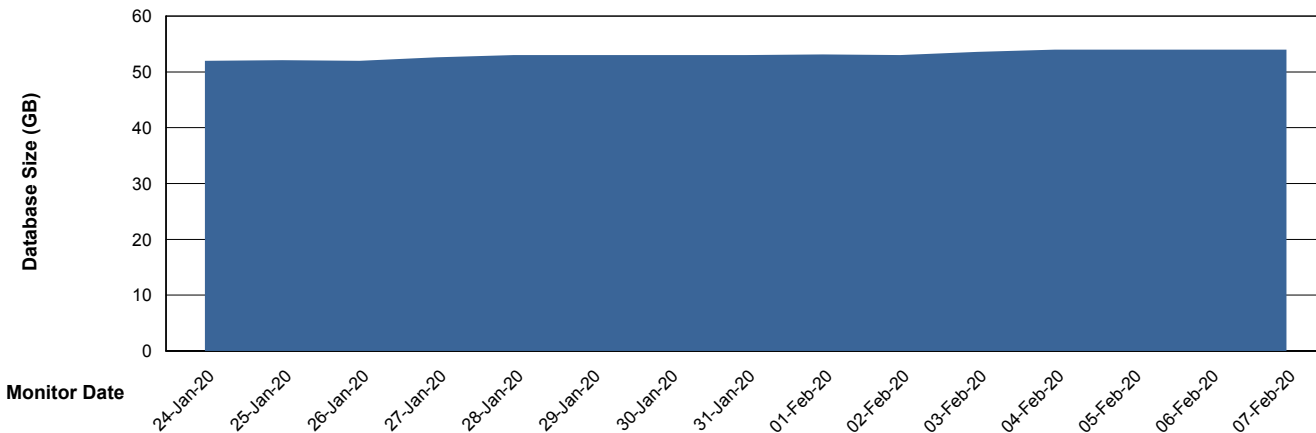

DATABASE SIZE LSS_ABSCH_DB_LIODA3

Database growth over last month

DATABASE SIZE LSS_ABSCH2_DB_LIODA3

Database growth over last month

Weekly SLA Customer Report

Customer LSS_Prod (NO SLA)
Database ID 96

DATABASE SIZE LSS_ABSCH3_DB_LIODA3

Database growth over last month

DATABASE SIZE LSS_ABSEE_DB_LIODA5

Database growth over last month

Weekly SLA Customer Report

Customer LSS_Prod (NO SLA)
Database ID 96

DATABASE SIZE LSS_ABSEE2_DB_LIODA5

Database growth over last month