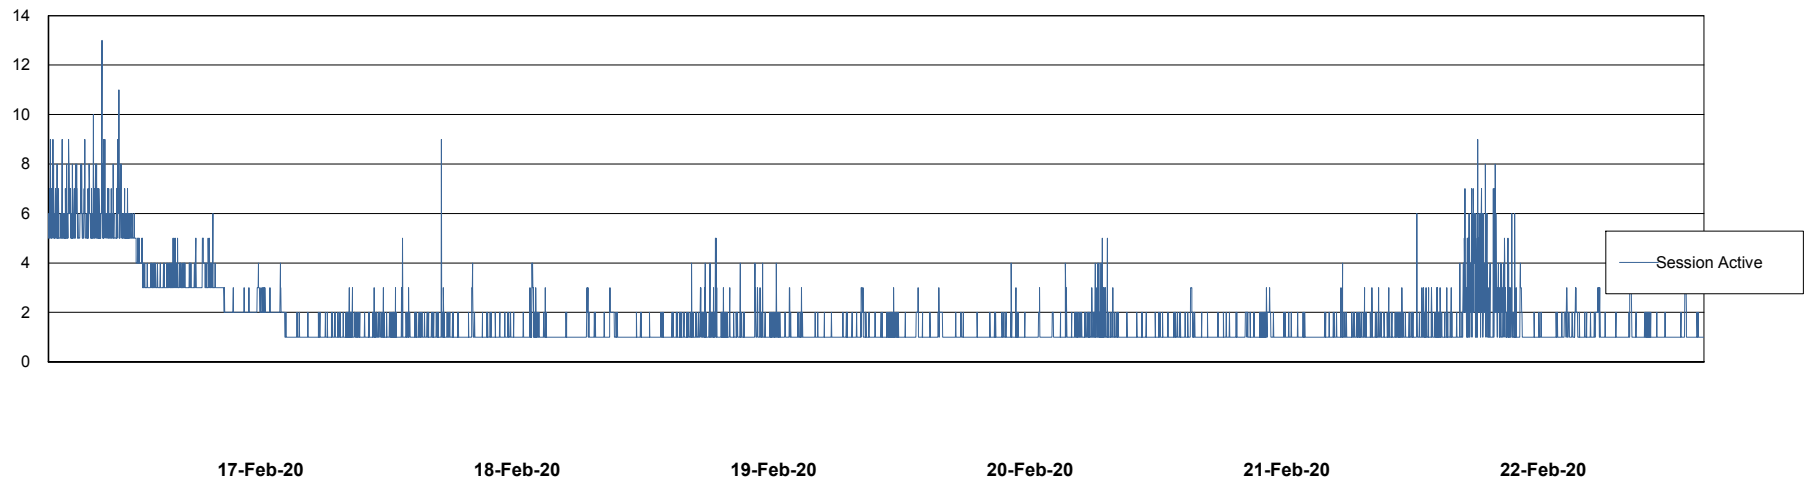

Database Performance LSS_ABSME_DB_LIODA4

DB Processes Max 1,000
DB Sessions Max 1,522