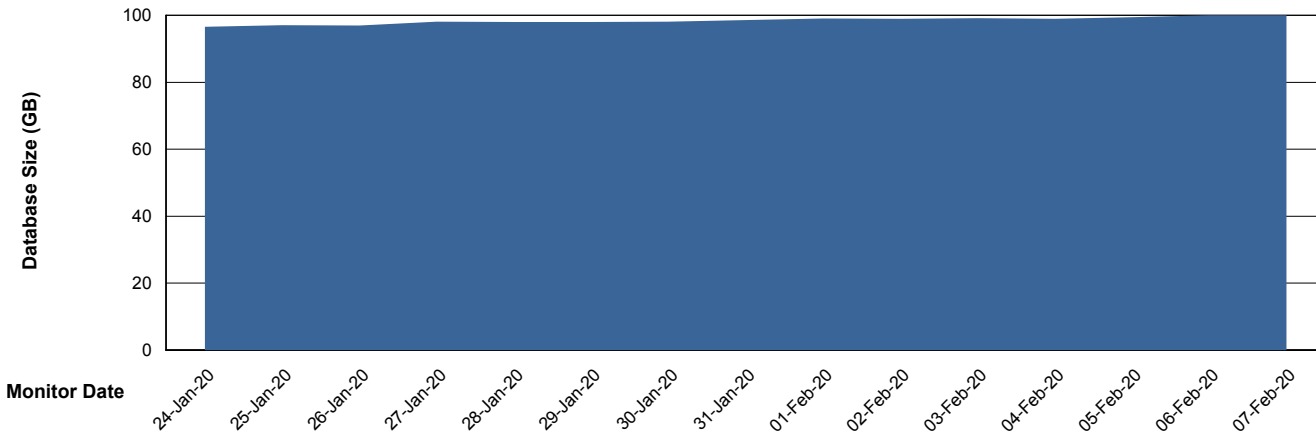

DATABASE SIZE LSS_ABSCH_DB_LIODA3

Database growth over last month

DATABASE SIZE LSS_ABSCH2_DB_LIODA3

Database growth over last month

Weekly SLA Customer Report

Customer LSS_Prod (NO SLA)
Database ID 96

DATABASE SIZE LSS_ABSCH3_DB_LIODA3

Database growth over last month

DATABASE SIZE LSS_ABSEE_DB_LIODA5

Database growth over last month

Weekly SLA Customer Report

Customer LSS_Prod (NO SLA)
Database ID 96

DATABASE SIZE LSS_ABSEE2_DB_LIODA5

Database growth over last month