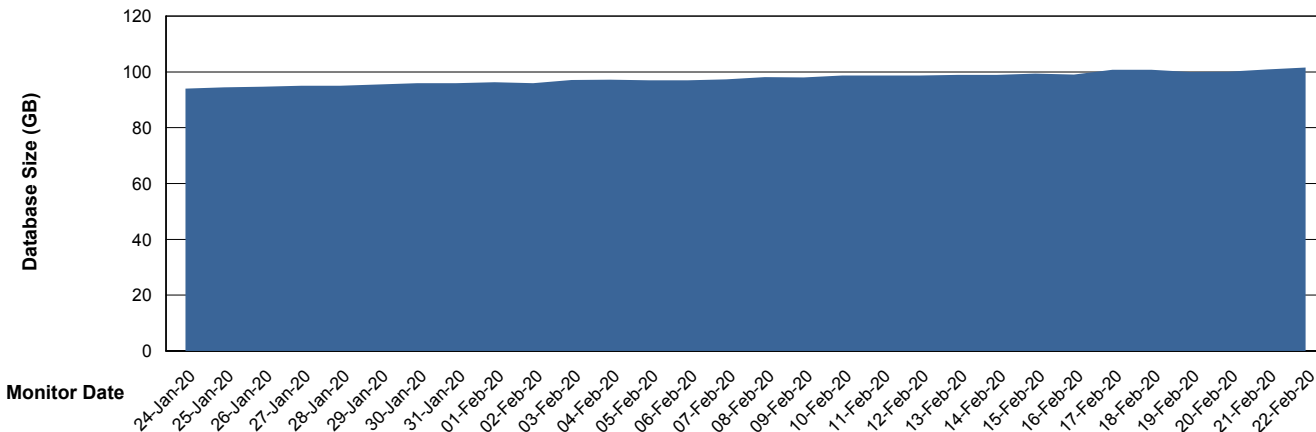

Database growth over last month

DATABASE SIZE LSS_ABSEE_DB_LIODA5

Database growth over last month

Weekly SLA Customer Report

Customer LSS_Prod (NO SLA)
Database ID 96

DATABASE SIZE LSS_ABSEE2_DB_LIODA5

Database growth over last month

DATABASE SIZE LSS_ABSME_DB_LIODA4

Database growth over last month

Weekly SLA Customer Report

Customer LSS_Prod (NO SLA)
 Database ID 96

DATABASE SIZE LSS_ABSME2_DB_LIODA4

Database growth over last month

Database Tablespace LSS_ABSME_DB_LIODA4