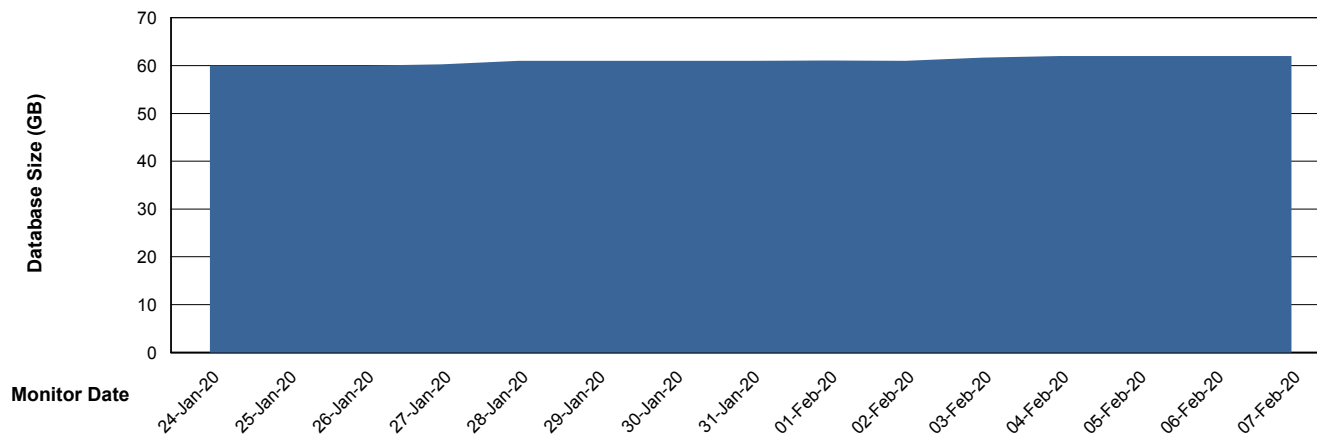

Weekly SLA Customer Report

Customer LSS_Prod (NO SLA)
Database ID 96

Database Performance LSS_ABSME_DB_LIODA4

DB Processes Max 1,000
DB Sessions Max 1,522

Weekly SLA Customer Report

Customer LSS_Prod (NO SLA)
Database ID 96

DATABASE SIZE LSS_ABSCH_DB_LIODA3

Database growth over last month

DATABASE SIZE LSS_ABSCH2_DB_LIODA3

Database growth over last month

Weekly SLA Customer Report

Customer LSS_Prod (NO SLA)
Database ID 96

DATABASE SIZE LSS_ABSCH3_DB_LIODA3