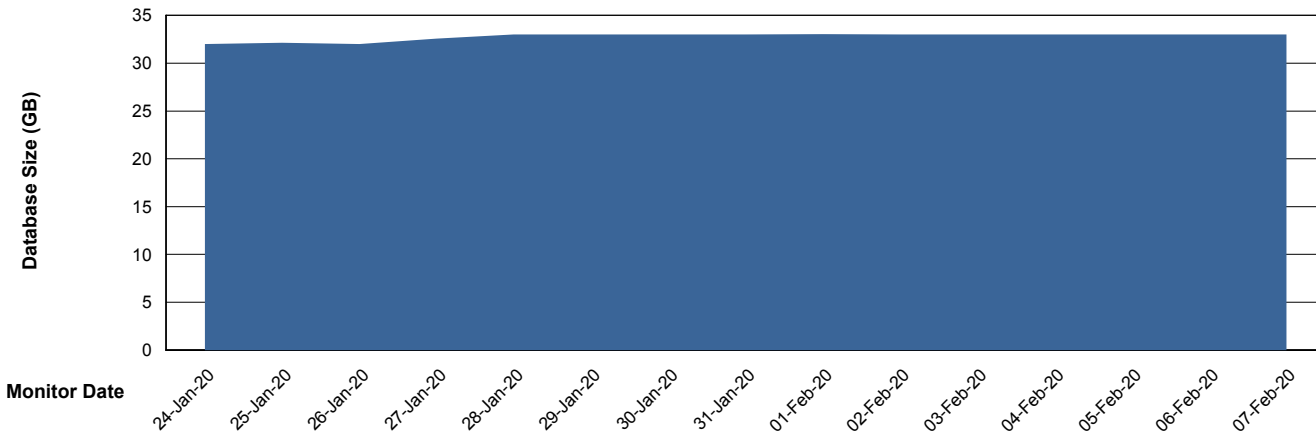

Database growth over last month

DATABASE SIZE LSS_ABSEE_DB_LIODA5

Database growth over last month

Weekly SLA Customer Report

Customer LSS_Prod (NO SLA)
Database ID 96

DATABASE SIZE LSS_ABSEE2_DB_LIODA5

Database growth over last month

DATABASE SIZE LSS_ABSME_DB_LIODA4

Database growth over last month

Weekly SLA Customer Report

Customer LSS_Prod (NO SLA)
 Database ID 96

DATABASE SIZE LSS_ABSME2_DB_LIODA4

Database growth over last month

Database Tablespace LSS_ABSME_DB_LIODA4