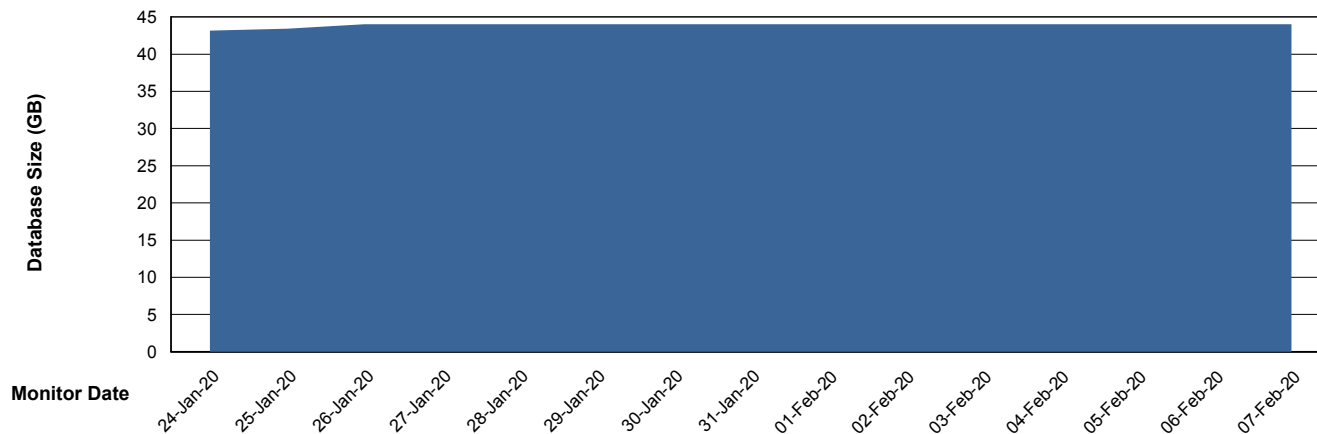

Weekly SLA Customer Report

Customer LSS_Prod (NO SLA)
Database ID 96

Database Performance LSS_ABSME_DB_LIODA4

DB Processes Max 1,000
DB Sessions Max 1,522

Weekly SLA Customer Report

Customer LSS_Prod (NO SLA)
Database ID 96

DATABASE SIZE LSS_ABSCH_DB_LIODA3

Database growth over last month

DATABASE SIZE LSS_ABSCH2_DB_LIODA3

Database growth over last month

Weekly SLA Customer Report

Customer LSS_Prod (NO SLA)
Database ID 96

DATABASE SIZE LSS_ABSCH3_DB_LIODA3