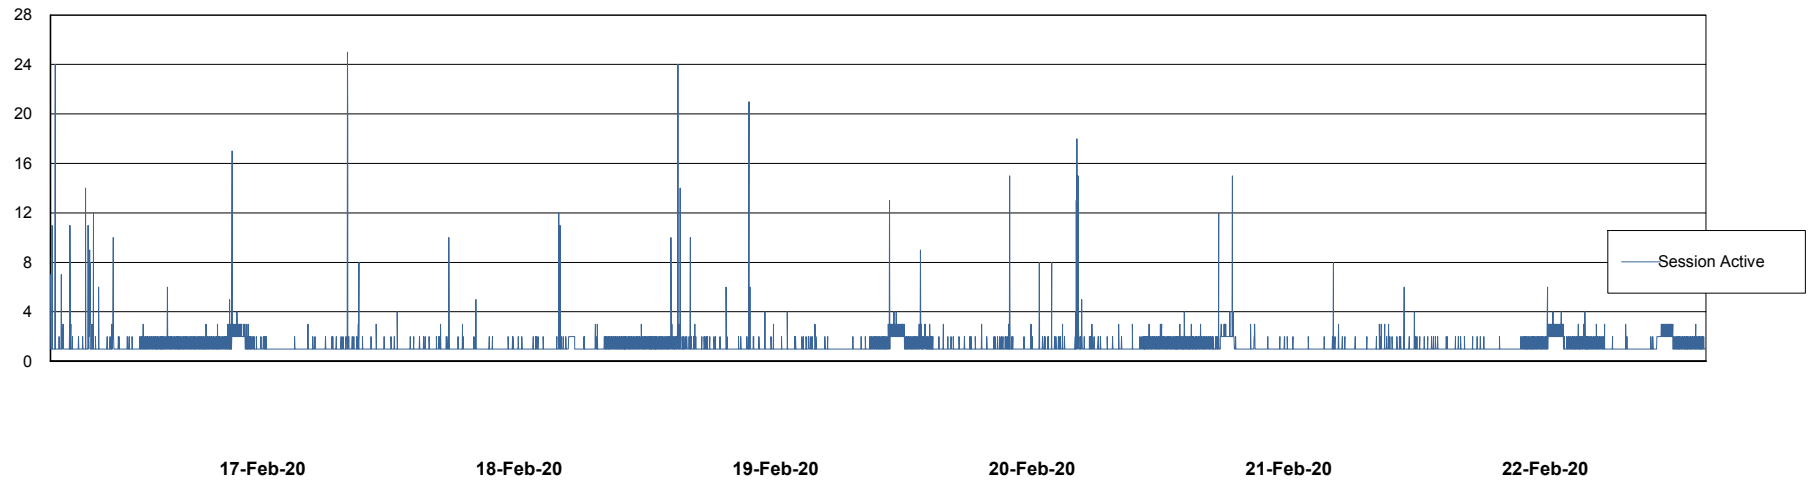

Database Performance LLGDB_Standby

DB Processes Max 300
DB Sessions Max 480