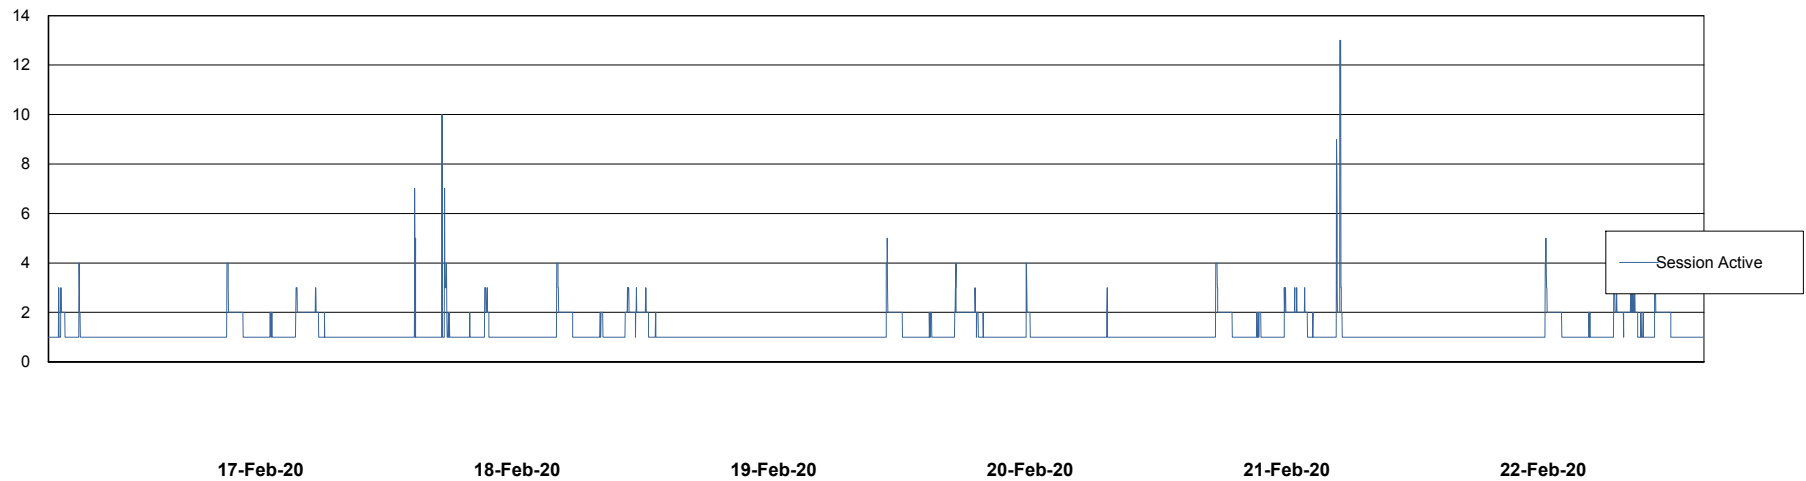

Database Performance LLGDB_BI02

DB Processes Max 1,000
DB Sessions Max 1,536