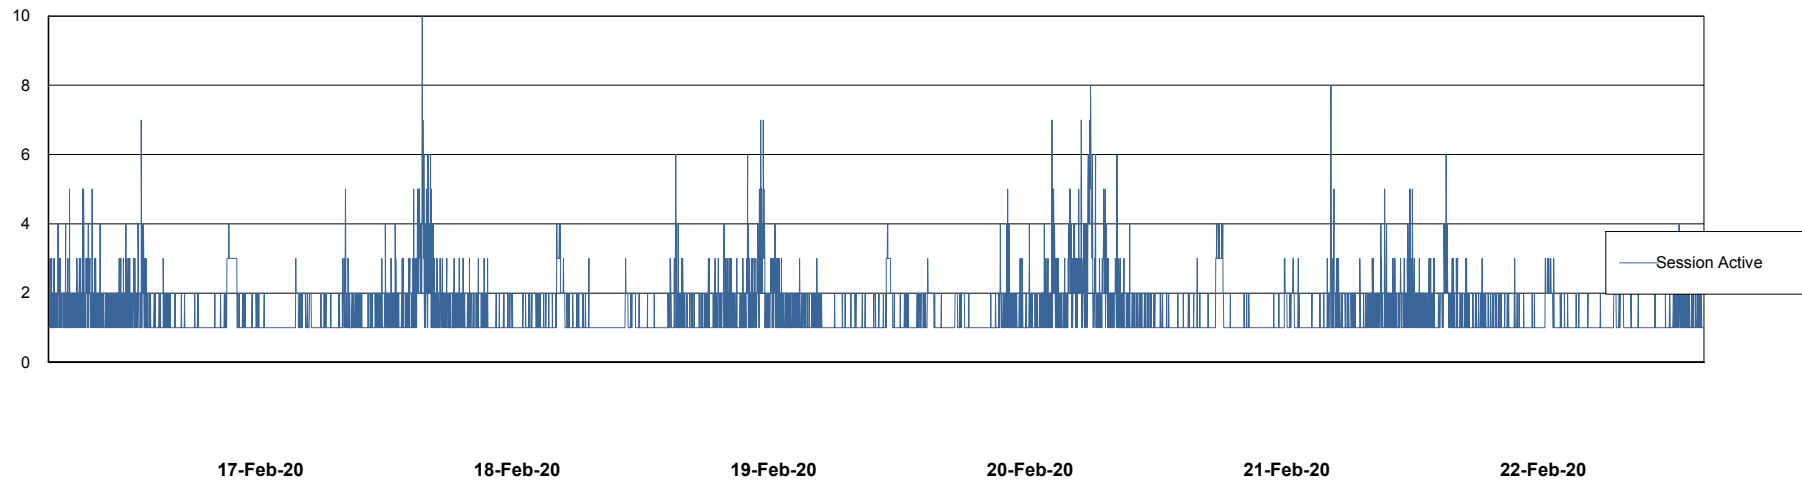

Database Performance LLGDB_Production

DB Processes Max 300
DB Sessions Max 480