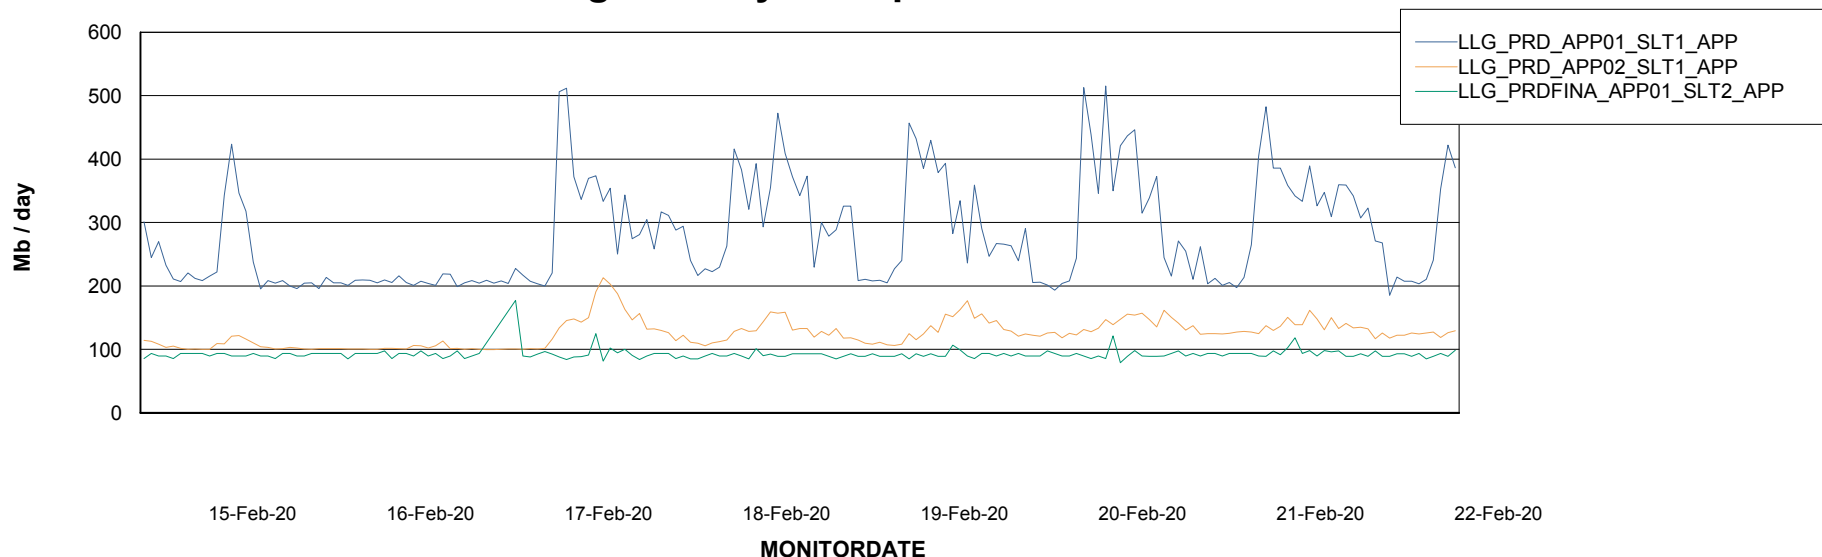

ABSSolute Application Server Services

Avg memory used per ABS Server Service