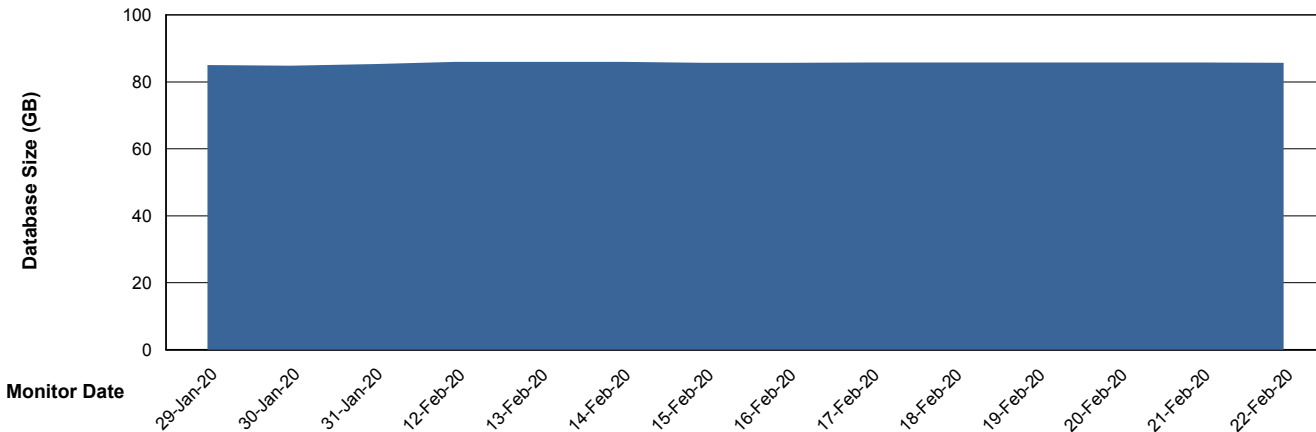

DATABASE SIZE LLGDB_BI02

Database growth over last month