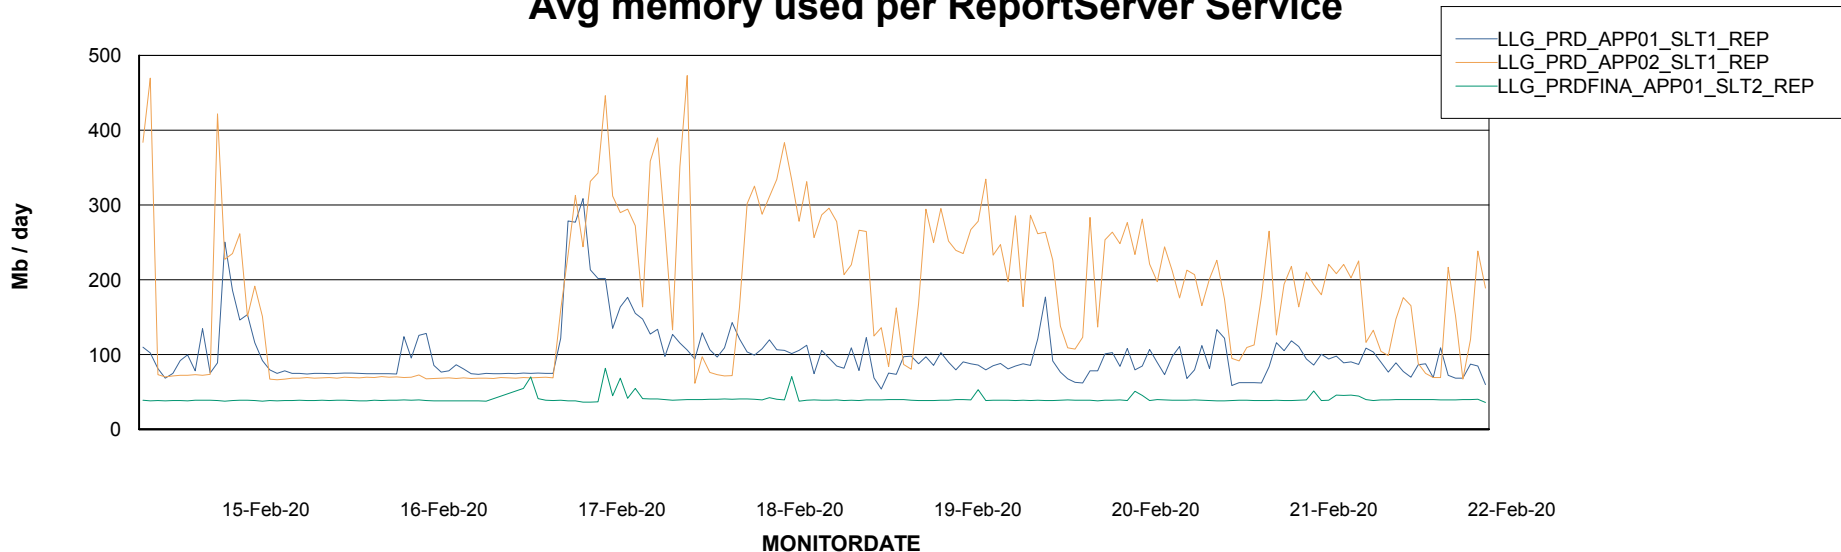

ABSSolute Application Server Services

Avg memory used per ReportServer Service