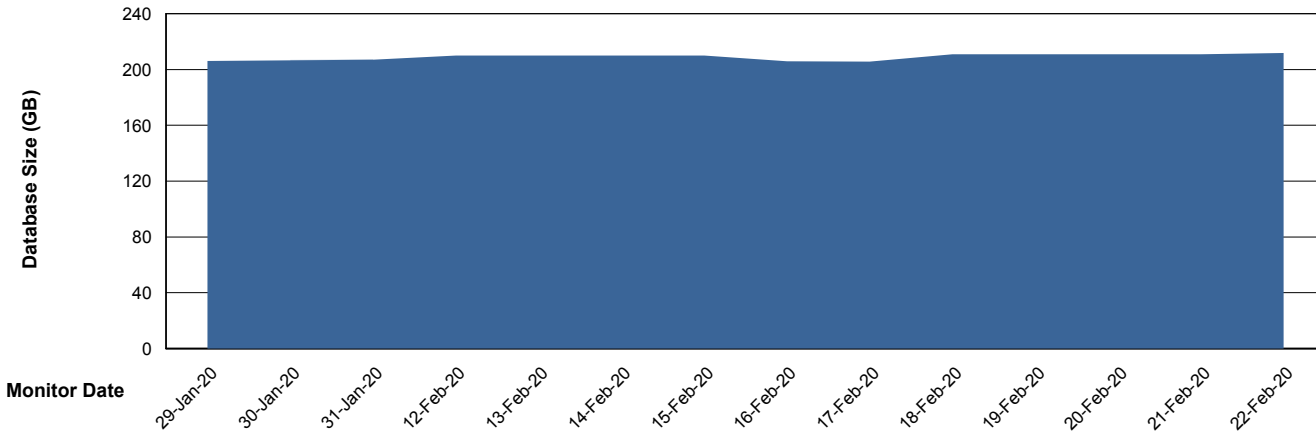

# Weekly SLA Customer Report

Customer LLG\_Production  
Database ID 53

DATABASE SIZE LLGDB\_BI02

### Database growth over last month

DATABASE SIZE LLGDB\_Production

### Database growth over last month