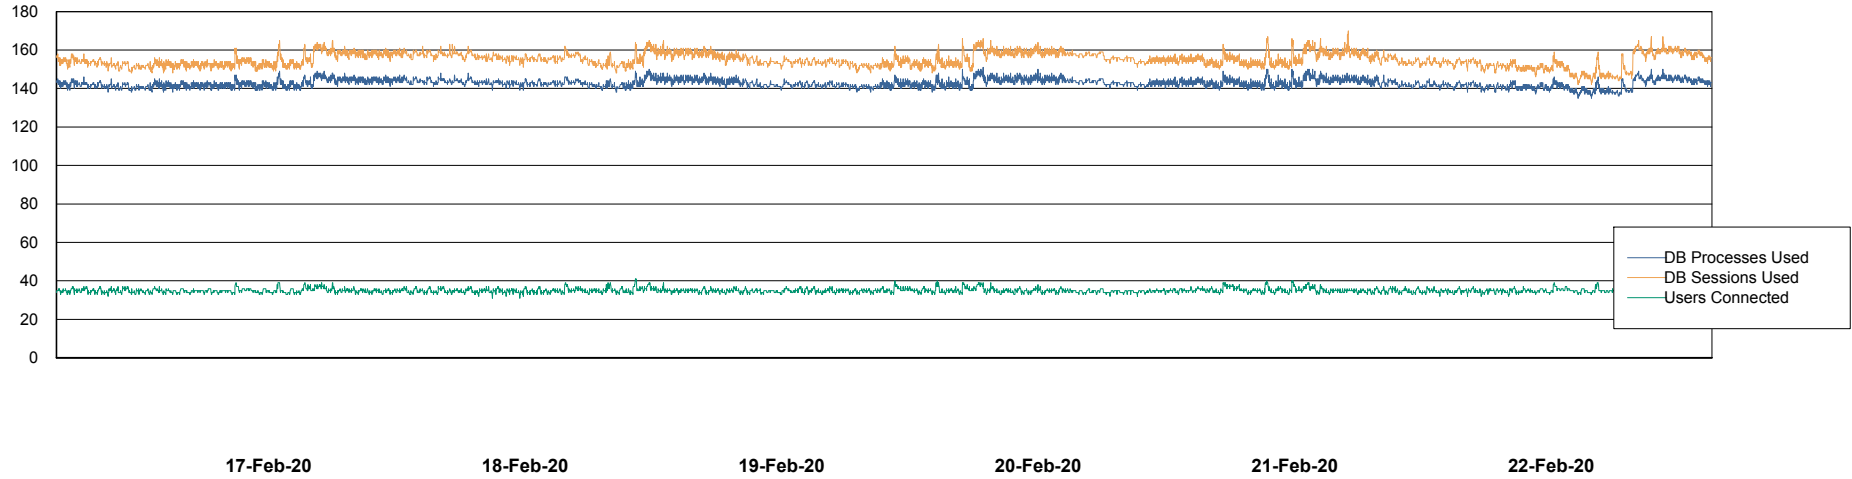

Database Performance LLGDB_BI02

DB Processes Max 1,000
DB Sessions Max 1,536