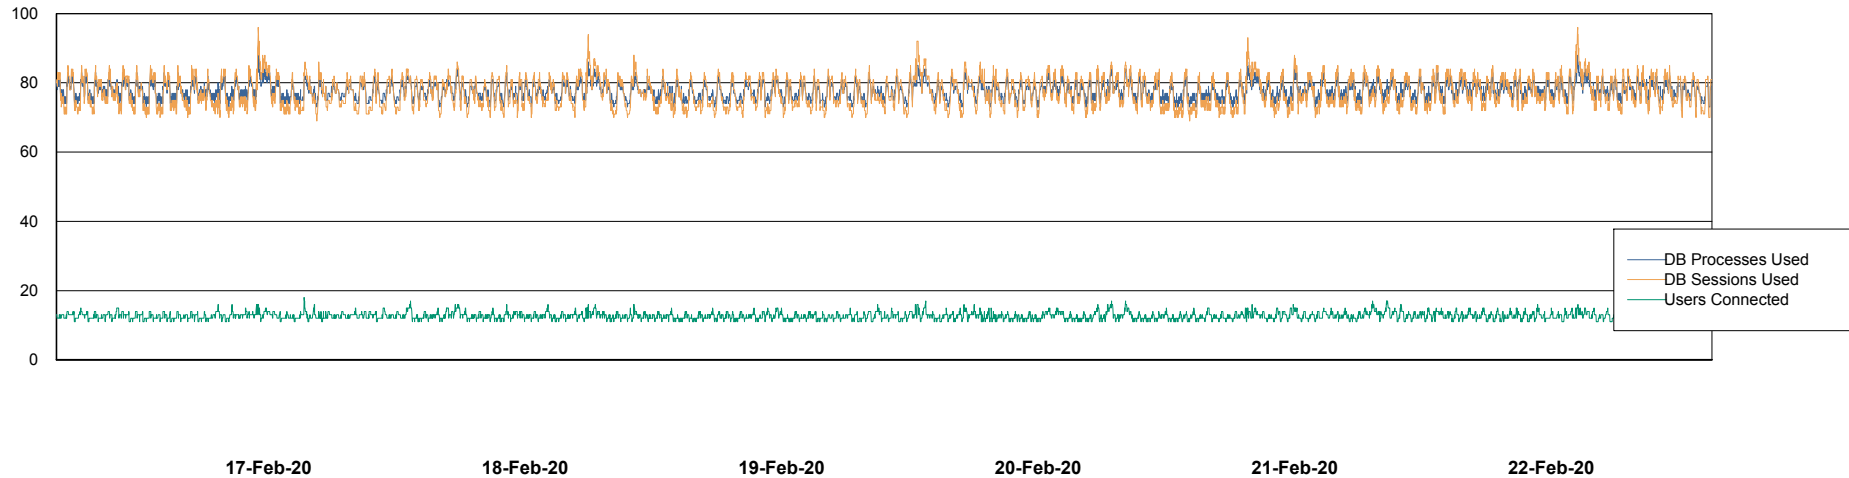

Database Performance ELJDB_PRD_BI

DB Processes Max 1,000
DB Sessions Max 1,524