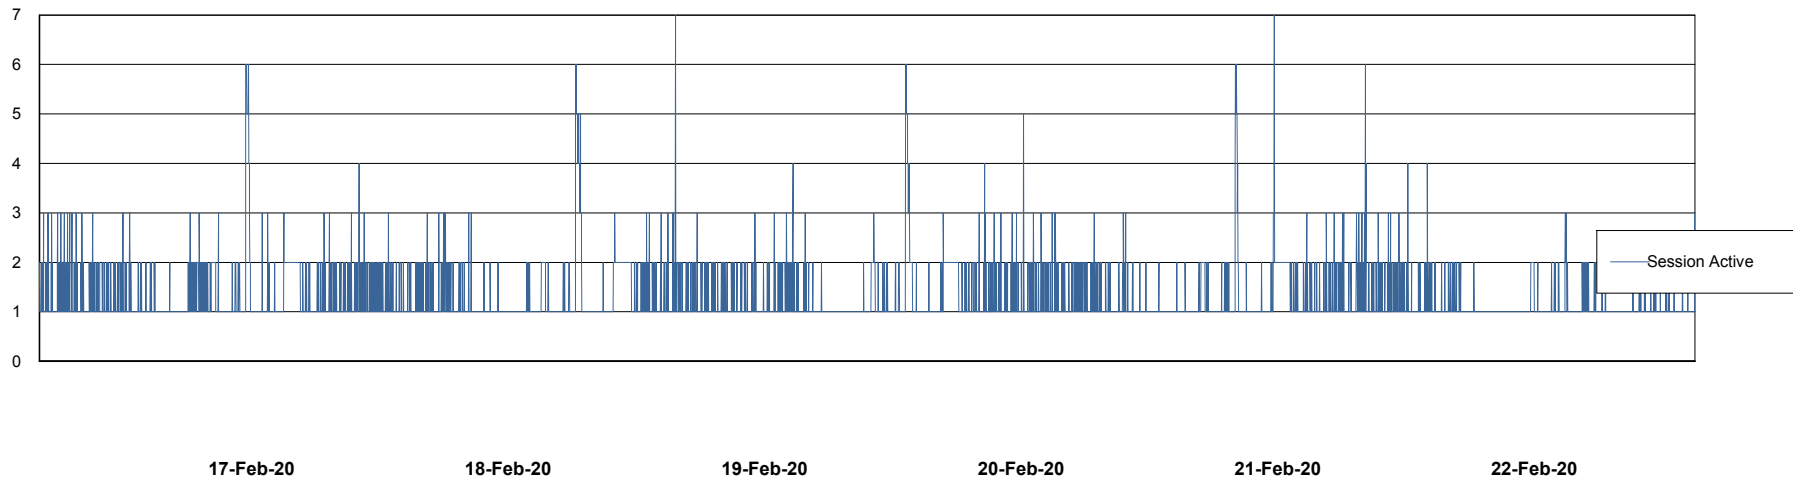

Database Performance ELJDB_Production

DB Processes Max 600
DB Sessions Max 924