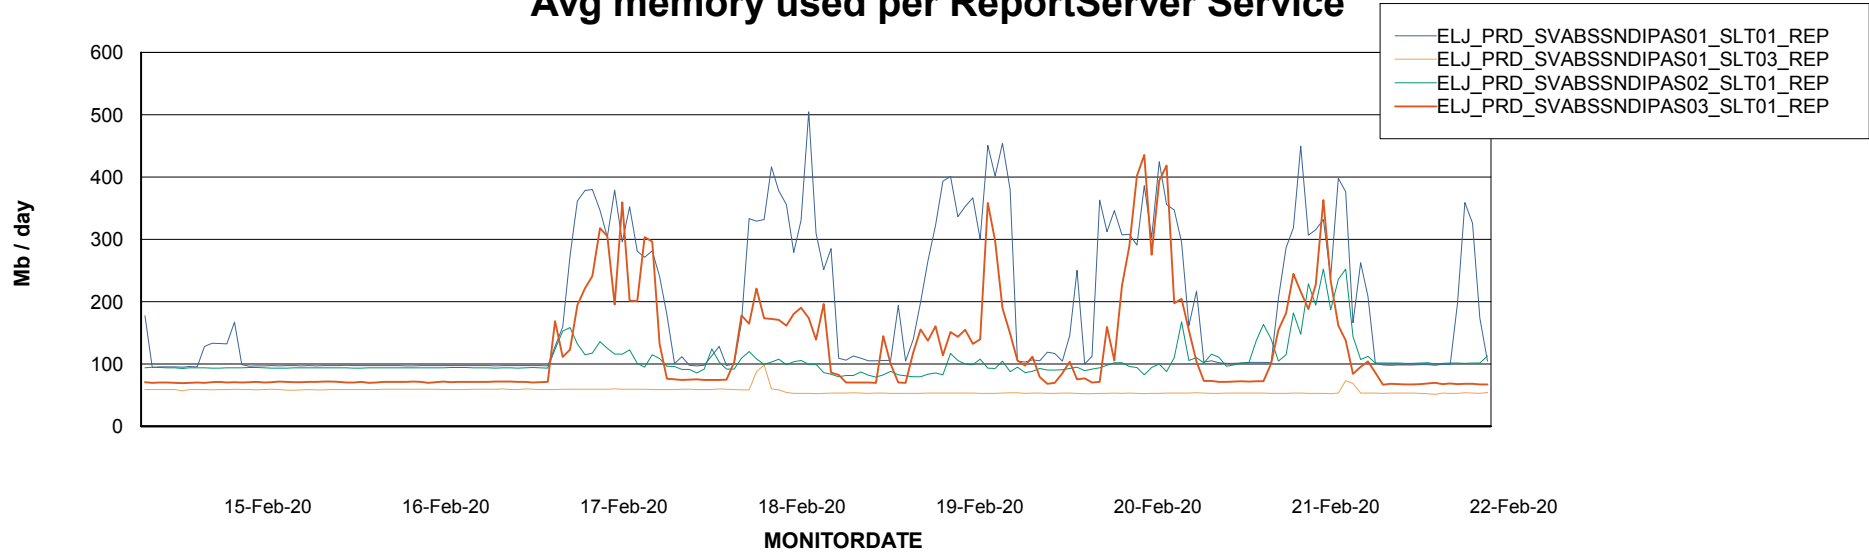

ABSSolute Application ReportServer Services

Avg memory used per ReportServer Service