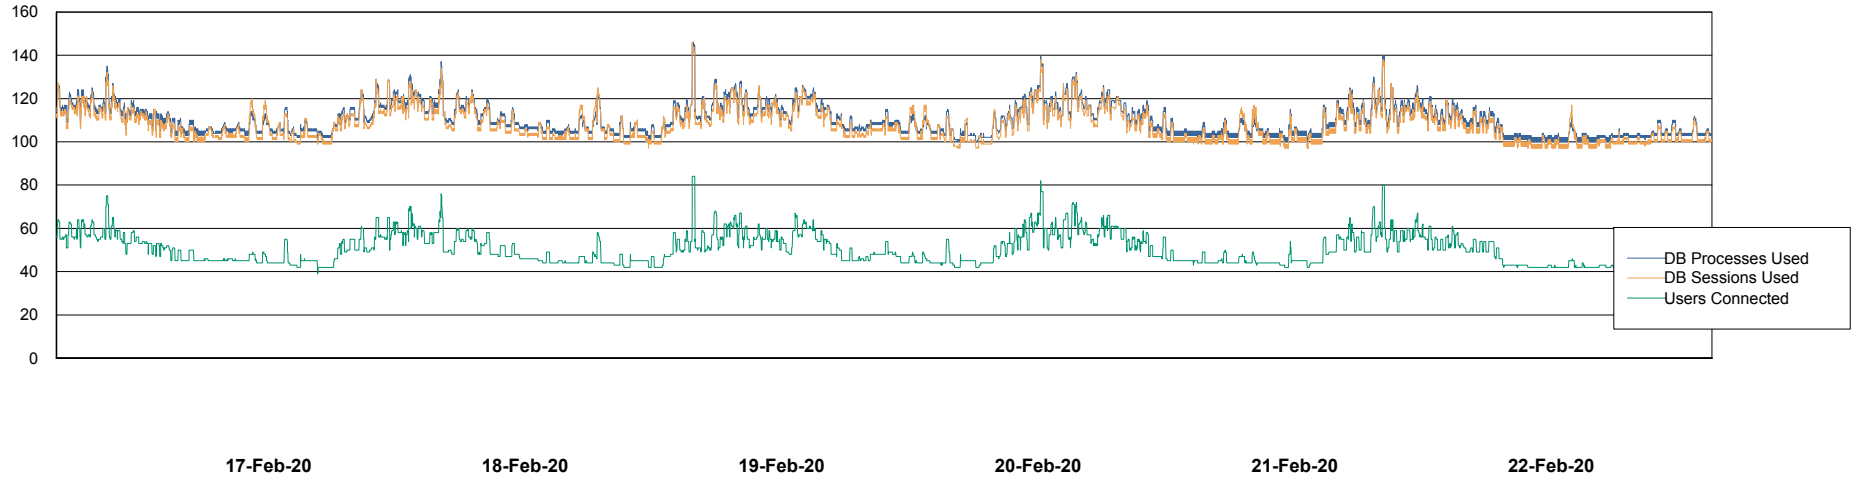

Database Performance ELJDB_Production

DB Processes Max 600
DB Sessions Max 924