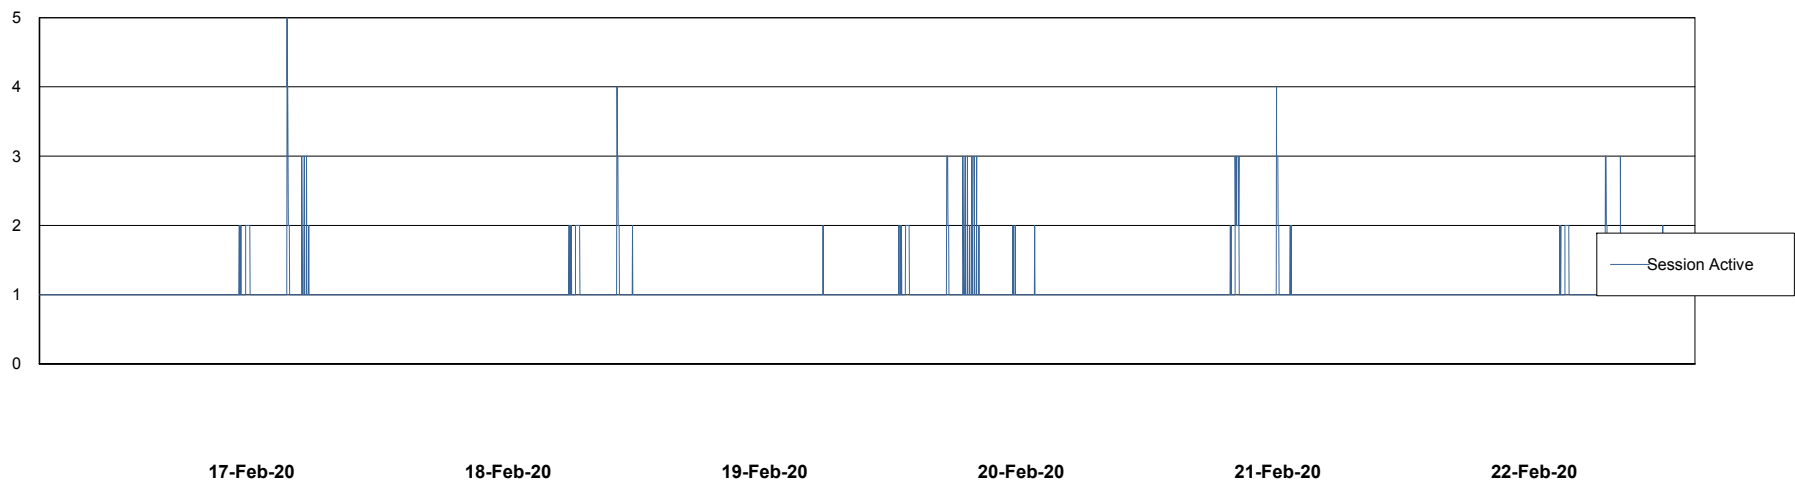

Harddisk Usage ELJ_PRD_SVABSSNDIPDB02

	Free disk space on / (%)	Total disk space on / (Gb)	Used disk space on / (Gb)	Free disk space on /home (%)	Free disk space on /u01 (%)	Total disk space on /u01 (Gb)	Used disk space on /u01 (Gb)
22-Feb-20	81	160	30	81	86	600	83
21-Feb-20	81	160	30	81	86	600	83
20-Feb-20	81	160	30	81	86	600	83
19-Feb-20	81	160	30	81	86	600	83
18-Feb-20	81	160	30	81	86	600	83
17-Feb-20	81	160	30	81	86	600	84
16-Feb-20	81	160	30	81	86	600	84

Weekly SLA Customer Report

Customer ELJ Production
Database ID 72

Database Performance ELJDB_PRD_BI

DB Processes Max 1,000
DB Sessions Max 1,524

Weekly SLA Customer Report

Customer ELJ Production
Database ID 72