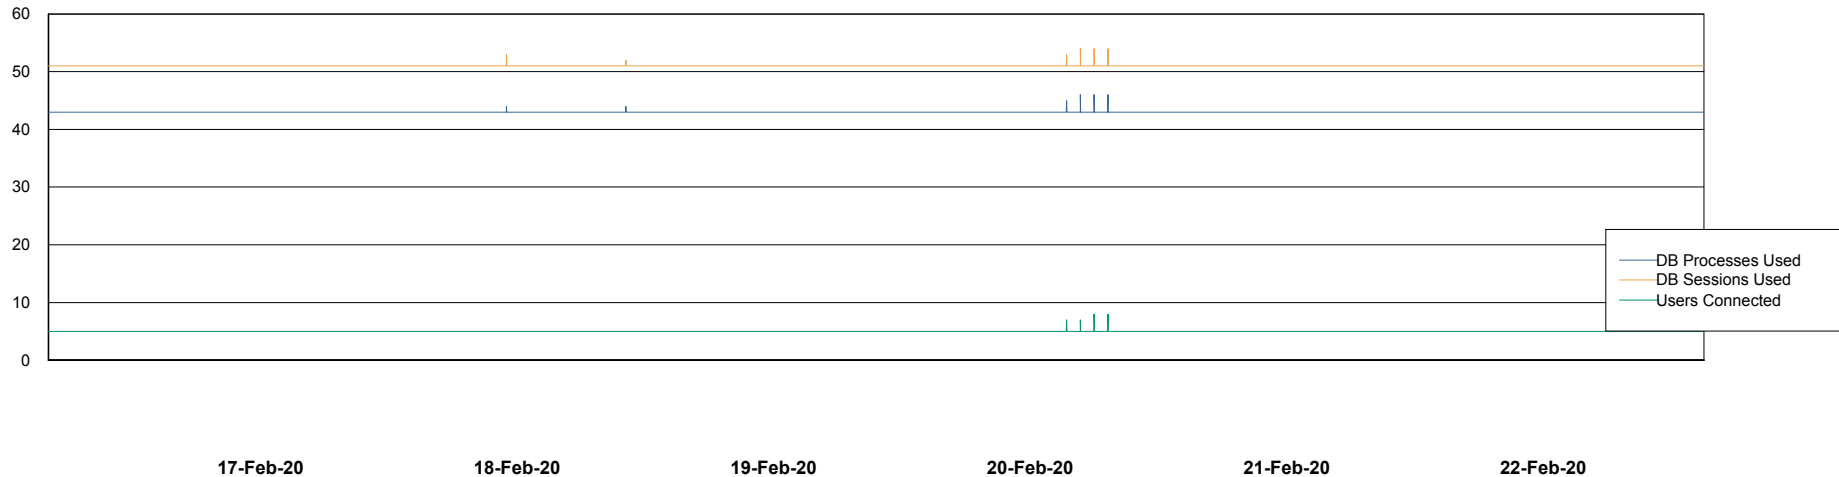

Database Performance ELJDB_Production

DB Processes Max 600
DB Sessions Max 924

Weekly SLA Customer Report

Customer ELJ Production
Database ID 72

Database Performance ELJDB_Standby

DB Processes Max 600
DB Sessions Max 924