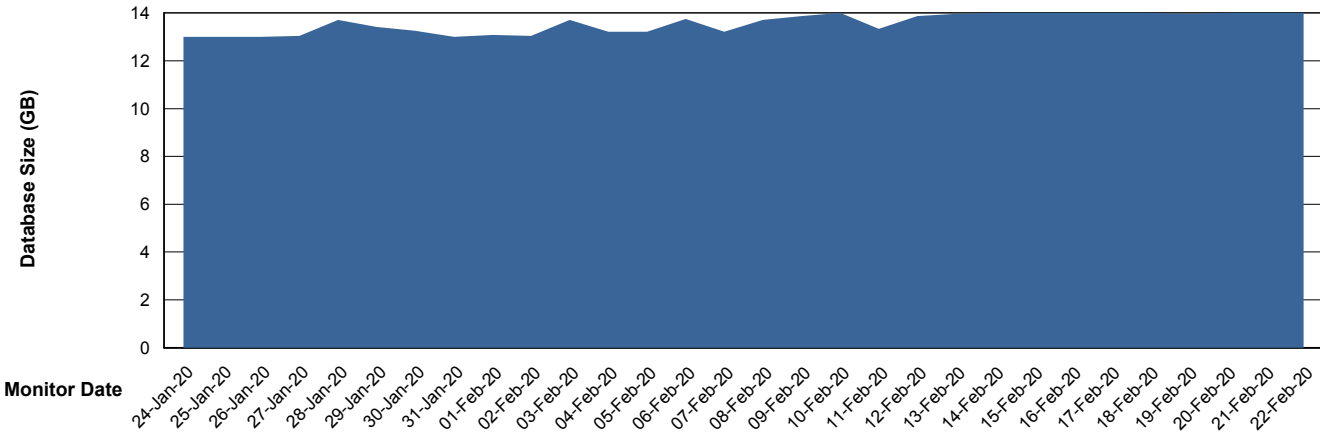

Database Performance ELJDB_Production

DB Processes Max 600
DB Sessions Max 924

Weekly SLA Customer Report

Customer ELJ Production
Database ID 72

Database Performance ELJDB_Standby

DB Processes Max 600
DB Sessions Max 924

Weekly SLA Customer Report

Customer ELJ Production
Database ID 72

DATABASE SIZE ELJDB_PRD_BI

Database growth over last month

DATABASE SIZE ELJDB_Production

Database growth over last month

Weekly SLA Customer Report