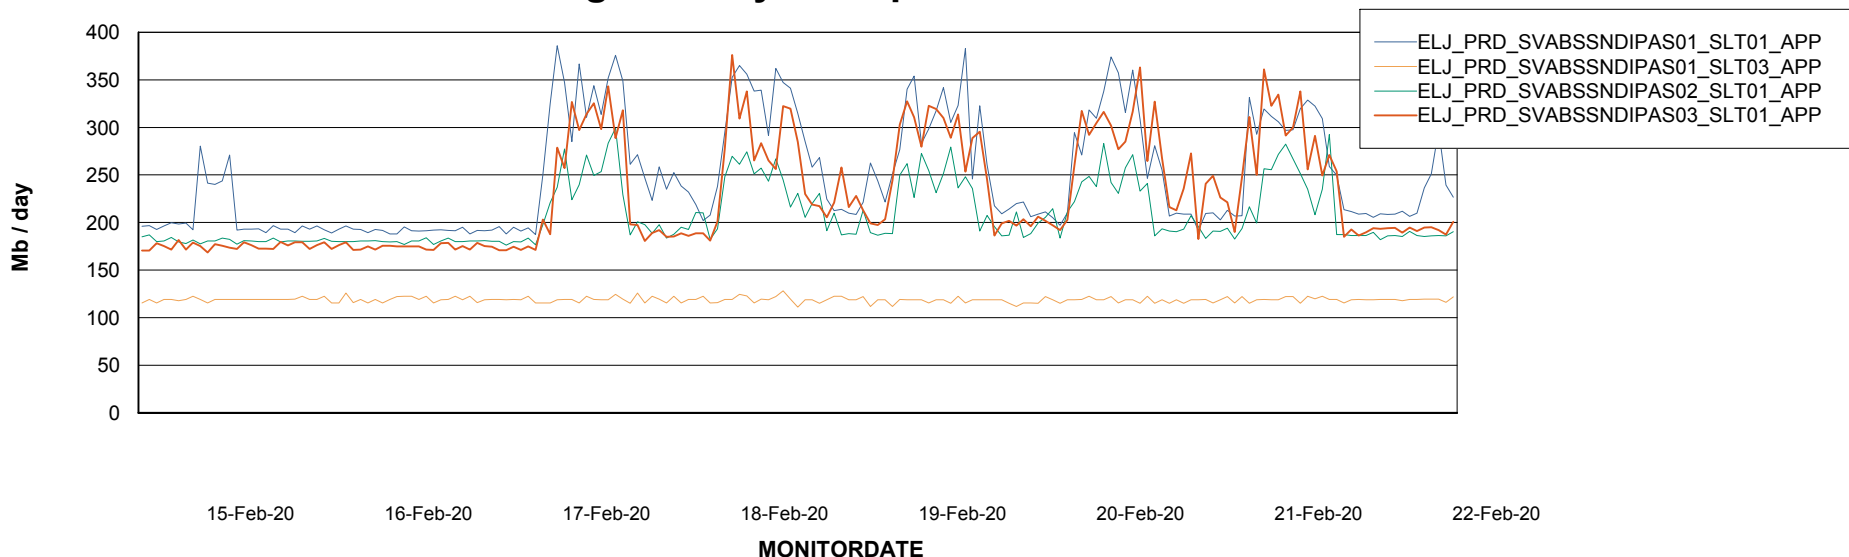

BI Status and last ETL error for ELJDB_PRD_BI

	Sun 16/2/2020	Mon 17/2/2020	Tue 18/2/2020	Wed 19/2/2020	Thu 20/2/2020	Fri 21/2/2020	Sat 22/2/2020
ABS DataWarehouse ETL Health	OK	OK	OK	OK	OK	OK	OK
ABS DWHStaging ETL Health	OK	OK	OK	OK	OK	OK	OK

Weekly SLA Customer Report

Customer ELJ Production
Database ID 72

ABSSolute Application Server Services

Avg memory used per ABS Server Service

Avg users per day per ABS server

Weekly SLA Customer Report

Customer ELJ Production
Database ID 72