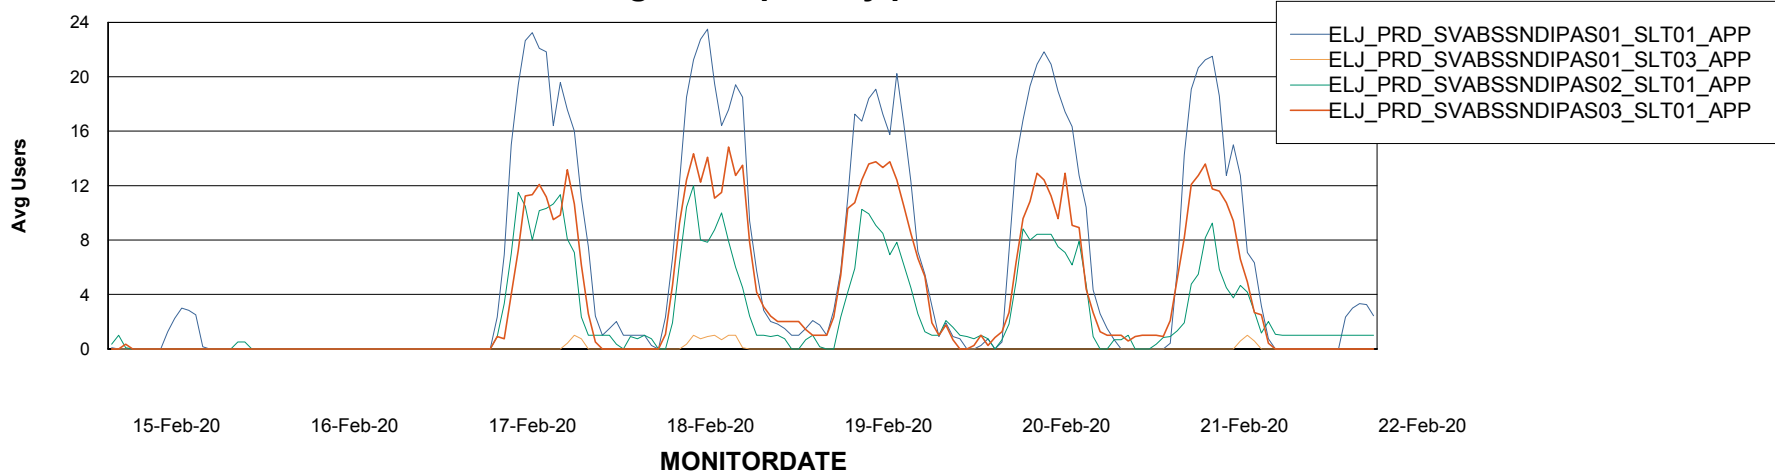

Weekly SLA Customer Report

Customer ELJ Production
Database ID 72

ABSSolute Application Server Services

Avg memory used per ABS Server Service

Avg users per day per ABS server

Weekly SLA Customer Report

Customer ELJ Production
Database ID 72