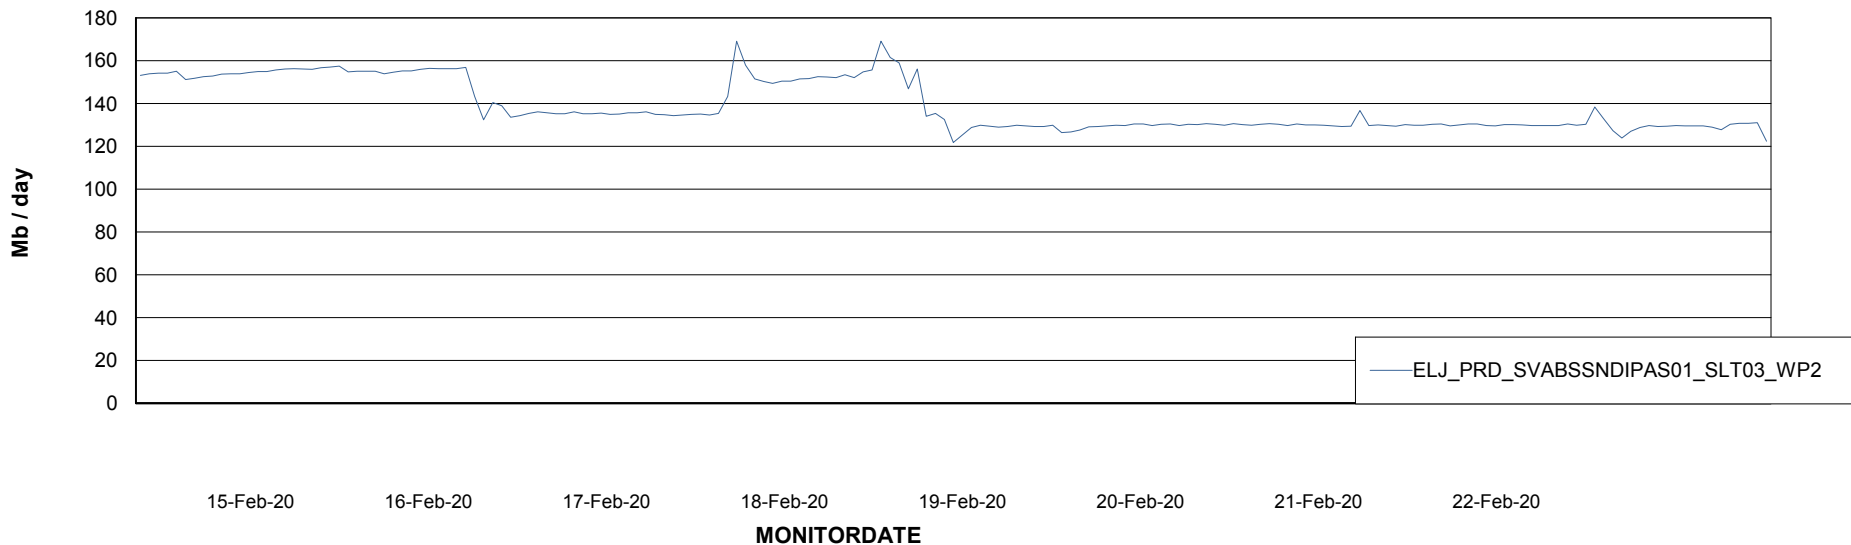

ABSSolute Application ReportServer Services

Avg memory used per ReportServer Service

Weekly SLA Customer Report

Customer ELJ Production
Database ID 72

ABSSolute Web Component Services

Avg memory used per ABS Web component