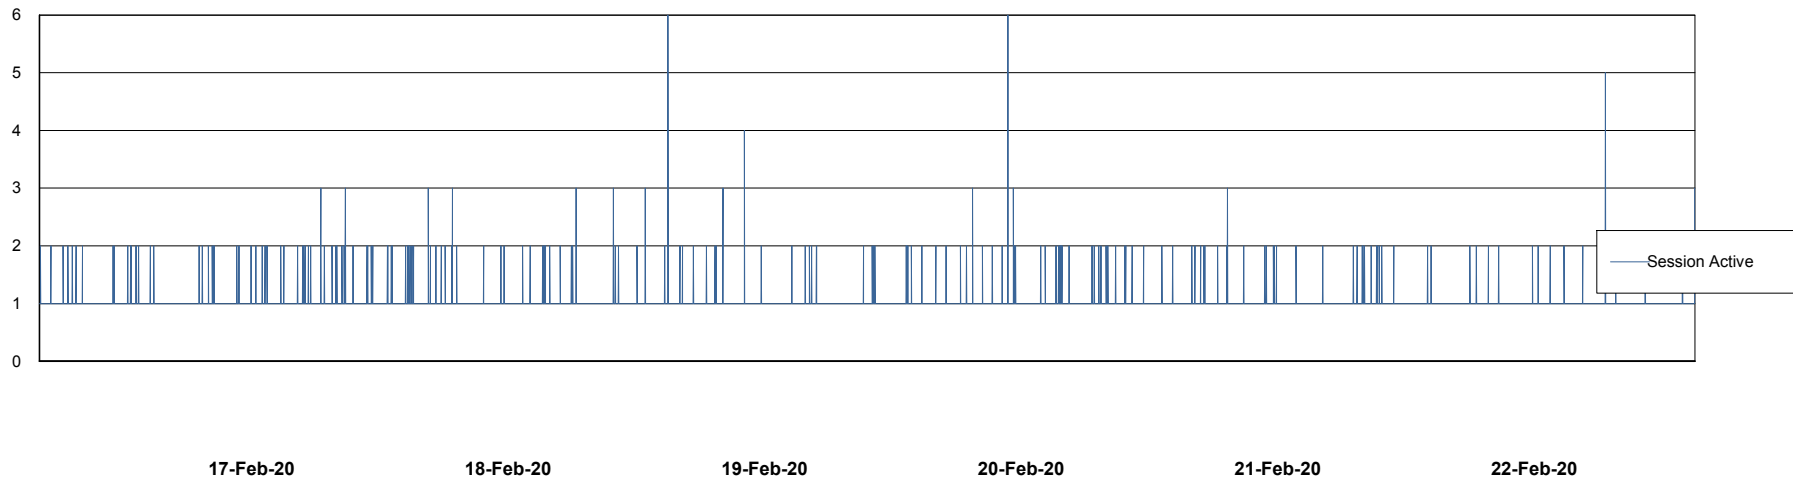

Database Performance ELJDB_Production

DB Processes Max 600
DB Sessions Max 924

Weekly SLA Customer Report

Customer ELJ Production
Database ID 72

Database Performance ELJDB_Standby

DB Processes Max 600
DB Sessions Max 924