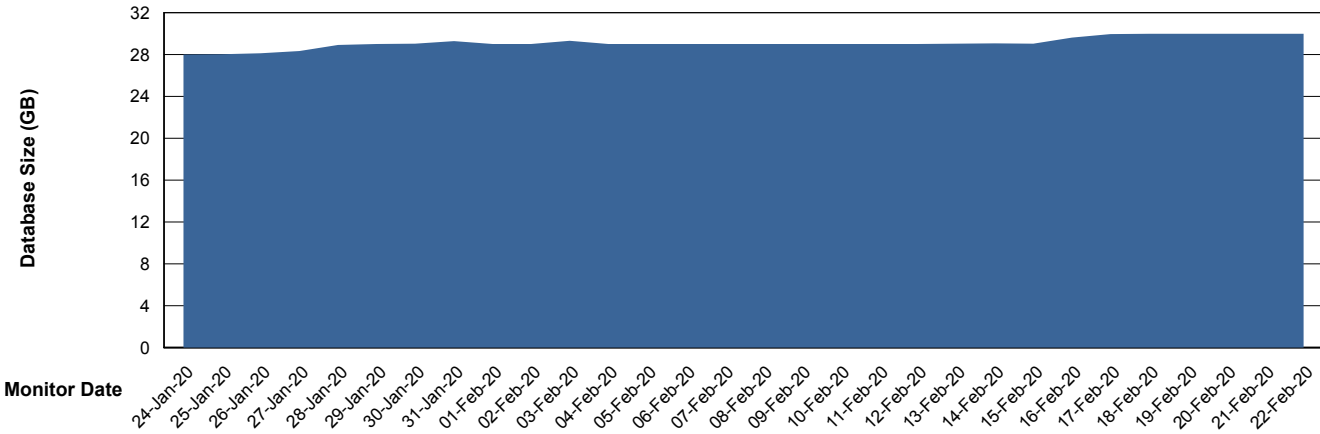

Weekly SLA Customer Report

Customer ELJ Production
Database ID 72

DATABASE SIZE ELJDB_PRD_BI

Database growth over last month

DATABASE SIZE ELJDB_Production

Database growth over last month

Weekly SLA Customer Report