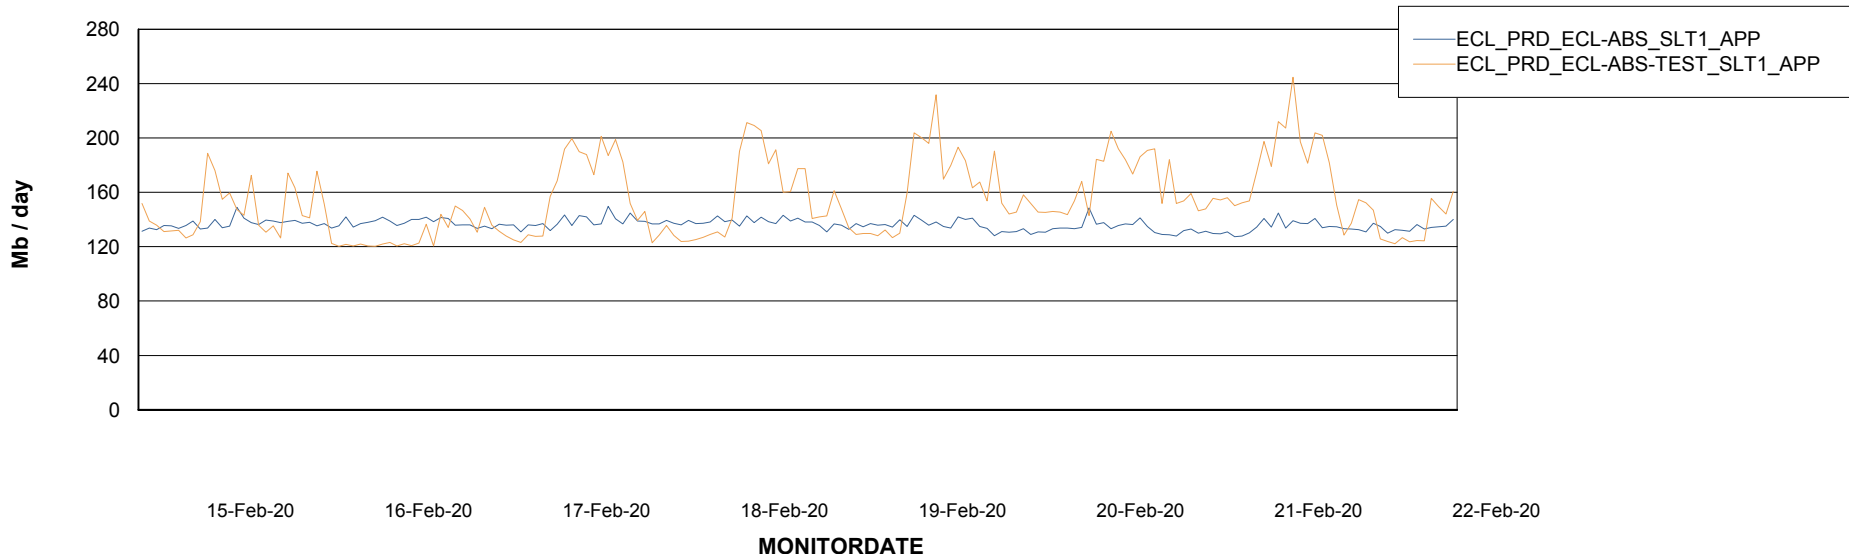

Database Tablespace ECLDB_Production

Date	Tablespace Name	Filesize (Gb)	Usedsize (Gb)	Percentage free
22-Feb-20	ABSDATA	44	38	14
	INDX	8	1	88
21-Feb-20	ABSDATA	44	38	14
	INDX	8	1	88
20-Feb-20	ABSDATA	44	37	16
	INDX	8	1	88
19-Feb-20	ABSDATA	44	37	16
	INDX	8	1	88
18-Feb-20	ABSDATA	44	37	16
	INDX	8	1	88
17-Feb-20	ABSDATA	44	37	16
	INDX	8	1	88
16-Feb-20	ABSDATA	44	37	16
	INDX	8	1	88

Weekly SLA Customer Report

Customer ECL Production
Database ID 77

Standby Database Health ECL Production

Recovery lag for last 7 days

Weekly SLA Customer Report

Customer ECL Production
Database ID 77

ABSSolute Application Server Services

Avg memory used per ABS Server Service

Avg users per day per ABS server

Weekly SLA Customer Report

Customer ECL Production
Database ID 77

ABSSolute Application ReportServer Services

Avg memory used per ReportServer Service