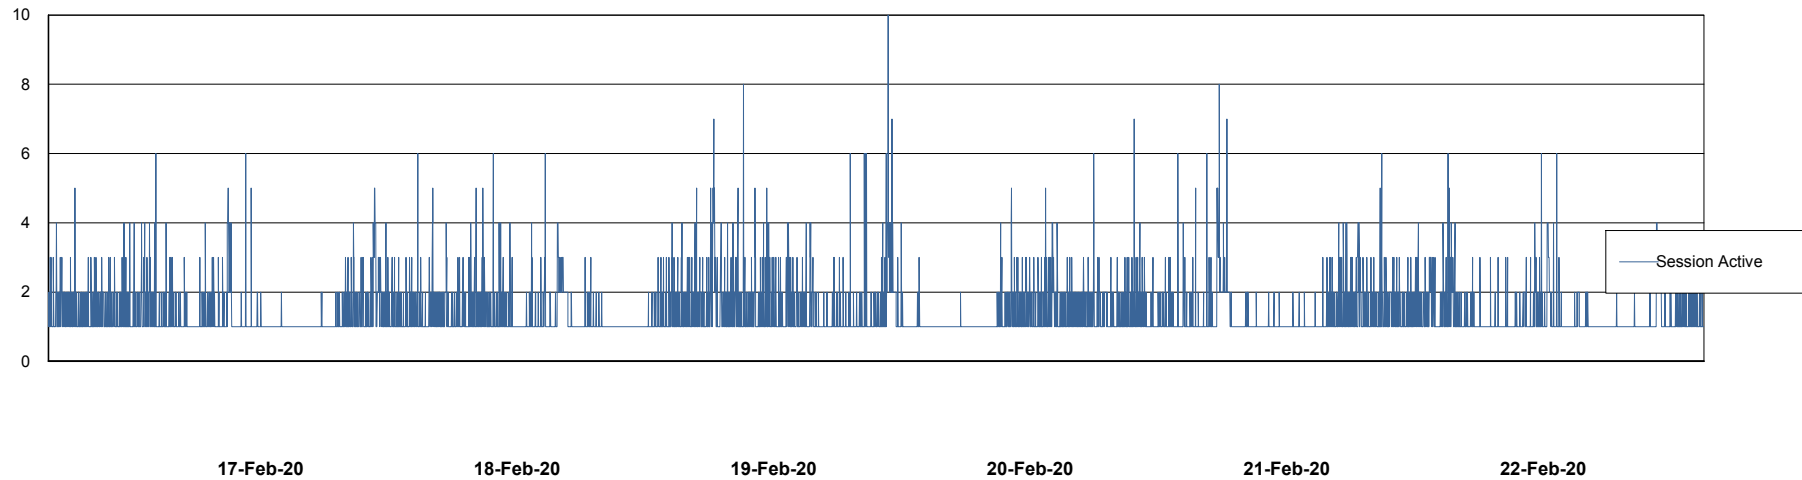

Weekly SLA Customer Report

Customer ECL Production
Database ID 77

Harddisk Usage ECL_PRD_ECL-ABS-WEB

	Free disk space on c: (%)	Total disk space on c: (Gb)
22-Feb-20	79	127
21-Feb-20	79	127
20-Feb-20	79	127
19-Feb-20	79	127
18-Feb-20	79	127
17-Feb-20	79	127
16-Feb-20	79	127

Weekly SLA Customer Report

Customer ECL Production
Database ID 77

Database Performance ECLDB_Production

DB Processes Max 300
DB Sessions Max 480

Weekly SLA Customer Report

Customer ECL Production
Database ID 77