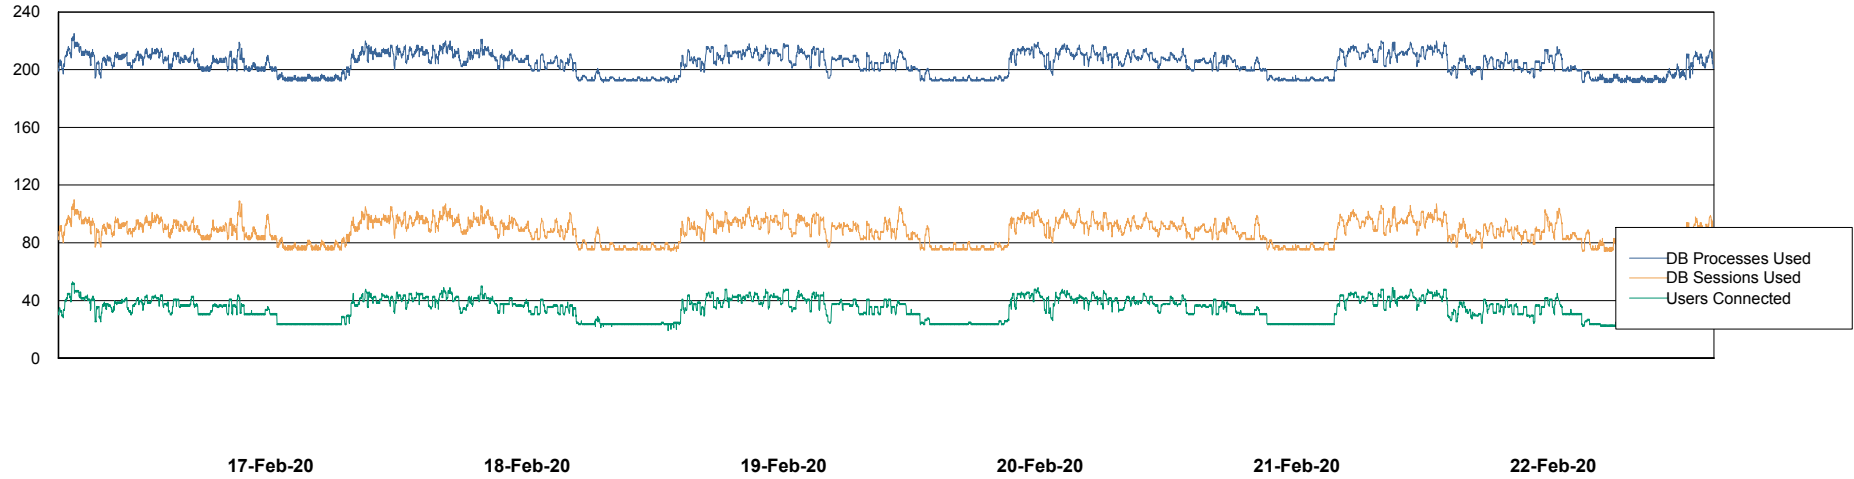

Weekly SLA Customer Report

Customer ECL Production
Database ID 77

Harddisk Usage ECL_PRD_ECL-ABS-WEB

	Free disk space on c: (%)	Total disk space on c: (Gb)
22-Feb-20	79	127
21-Feb-20	79	127
20-Feb-20	79	127
19-Feb-20	79	127
18-Feb-20	79	127
17-Feb-20	79	127
16-Feb-20	79	127

Weekly SLA Customer Report

Customer ECL Production
Database ID 77

Database Performance ECLDB_Production

DB Processes Max 300
DB Sessions Max 480

Weekly SLA Customer Report

Customer ECL Production
Database ID 77