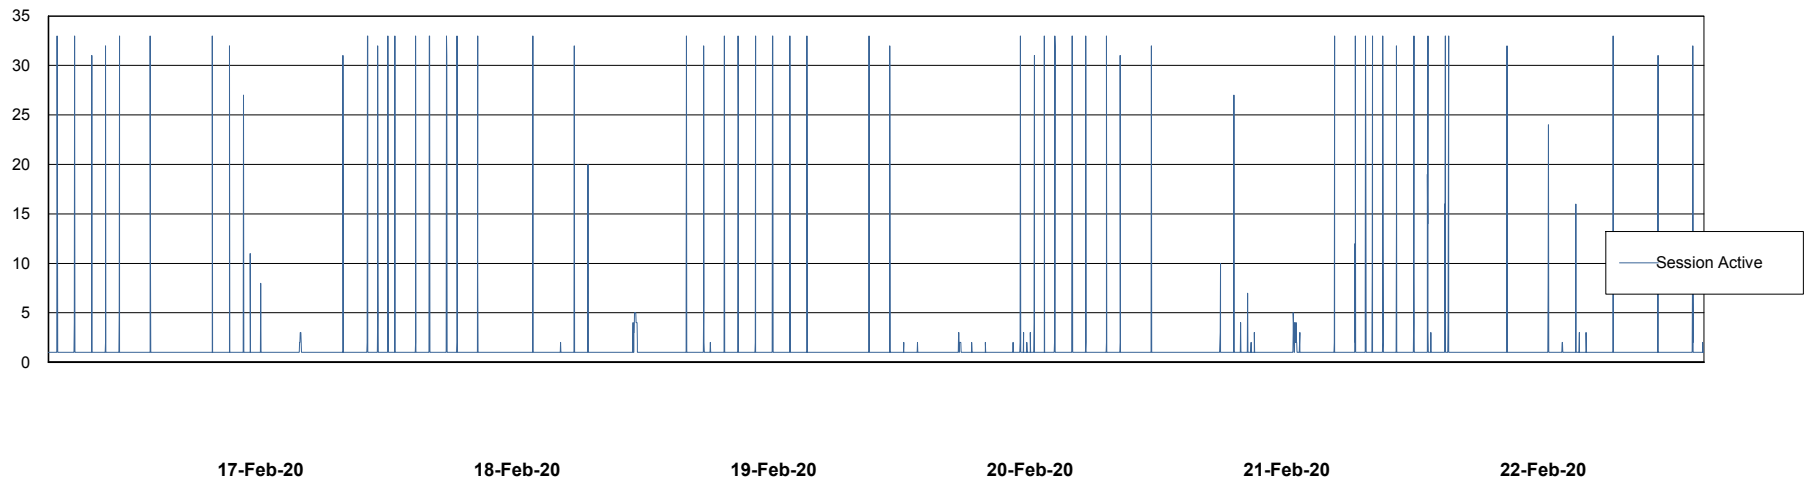

Weekly SLA Customer Report

Customer ECL Production
Database ID 77

Database Performance ECLDB_Production

DB Processes Max 300
DB Sessions Max 480

Weekly SLA Customer Report

Customer ECL Production
Database ID 77

Database Performance ECLDB_Standby

DB Processes Max 300
DB Sessions Max 480

Weekly SLA Customer Report

Customer ECL Production
 Database ID 77

DATABASE SIZE ECLDB_Production

Database growth over last month