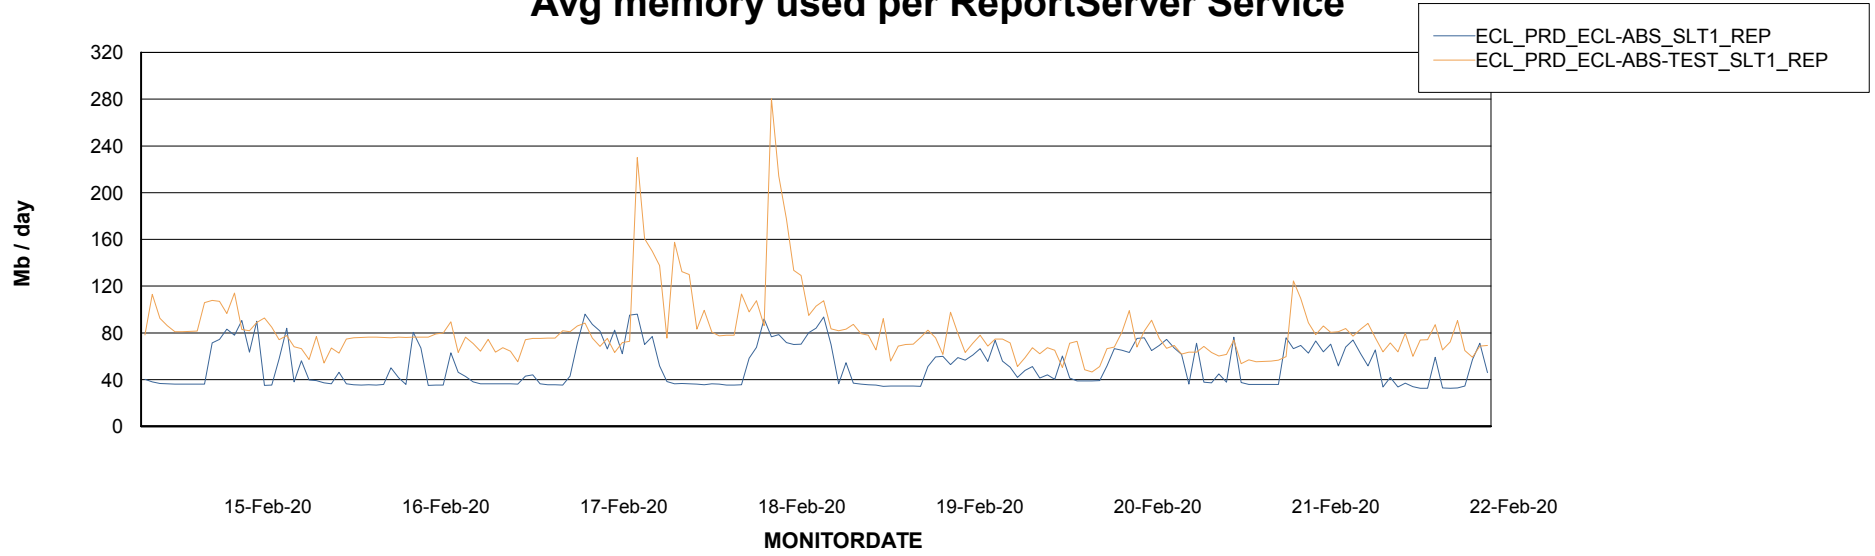

Avg memory used per ABS Server Service

Avg users per day per ABS server

Weekly SLA Customer Report

Customer ECL Production
Database ID 77

ABSSolute Application ReportServer Services

Avg memory used per ReportServer Service