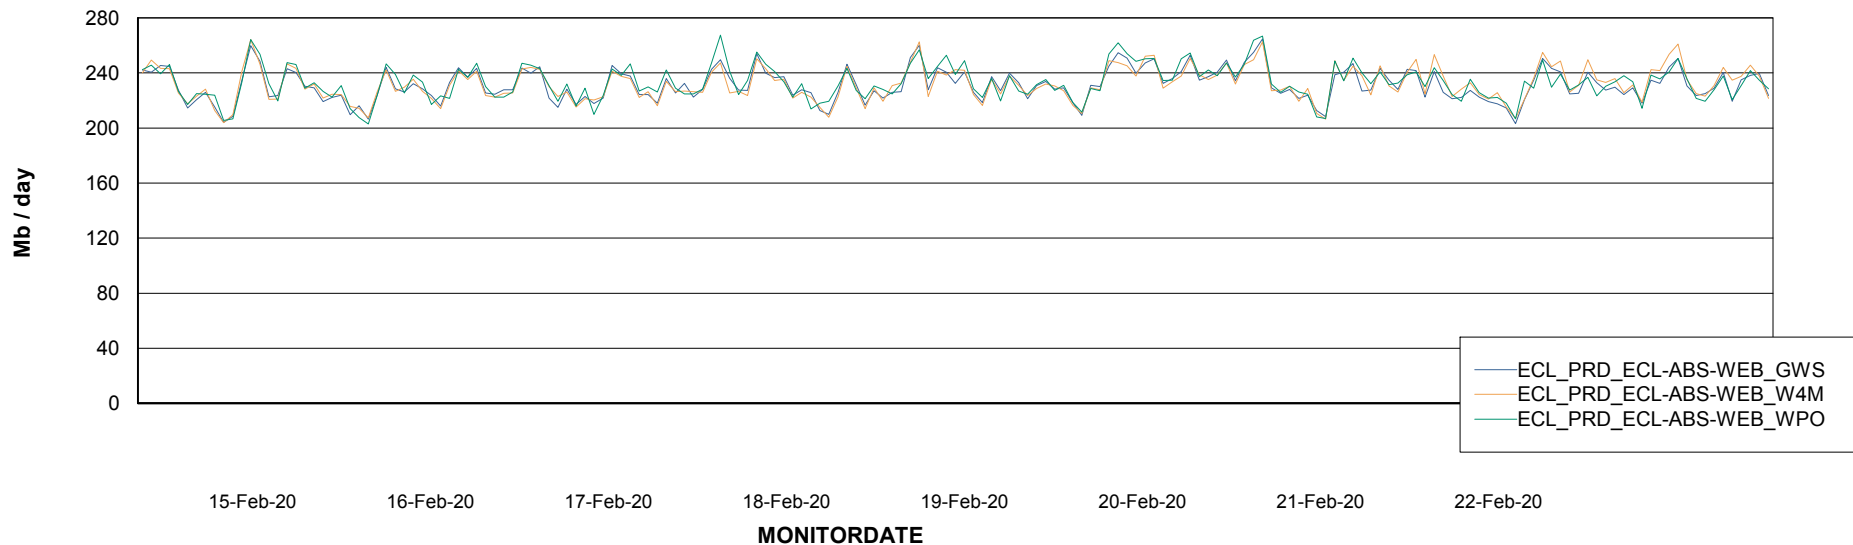

ABSSolute Web Component Services

Avg memory used per ABS Web component