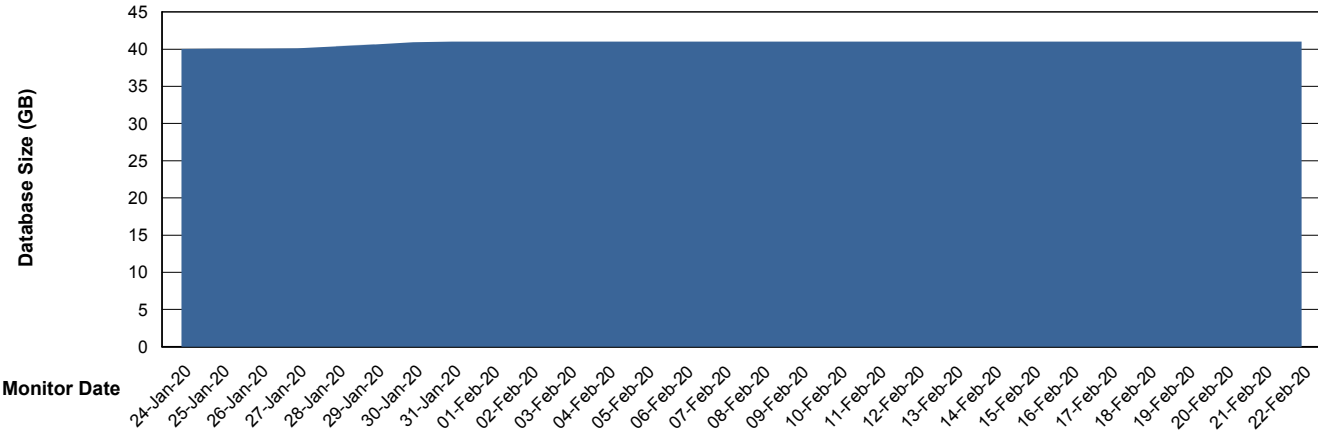

Database Performance ECLDB_Standby

DB Processes Max 300
DB Sessions Max 480

Weekly SLA Customer Report

Customer ECL Production
 Database ID 77

DATABASE SIZE ECLDB_Production

Database growth over last month

Database Tablespace ECLDB_Production

Date	Tablespace Name	Filesize (Gb)	Usedsize (Gb)	Percentage free
22-Feb-20	ABSDATA	44	38	14
	INDX	8	1	88
21-Feb-20	ABSDATA	44	38	14
	INDX	8	1	88
20-Feb-20	ABSDATA	44	37	16
	INDX	8	1	88
19-Feb-20	ABSDATA	44	37	16
	INDX	8	1	88
18-Feb-20	ABSDATA	44	37	16
	INDX	8	1	88
17-Feb-20	ABSDATA	44	37	16
	INDX	8	1	88
16-Feb-20	ABSDATA	44	37	16
	INDX	8	1	88