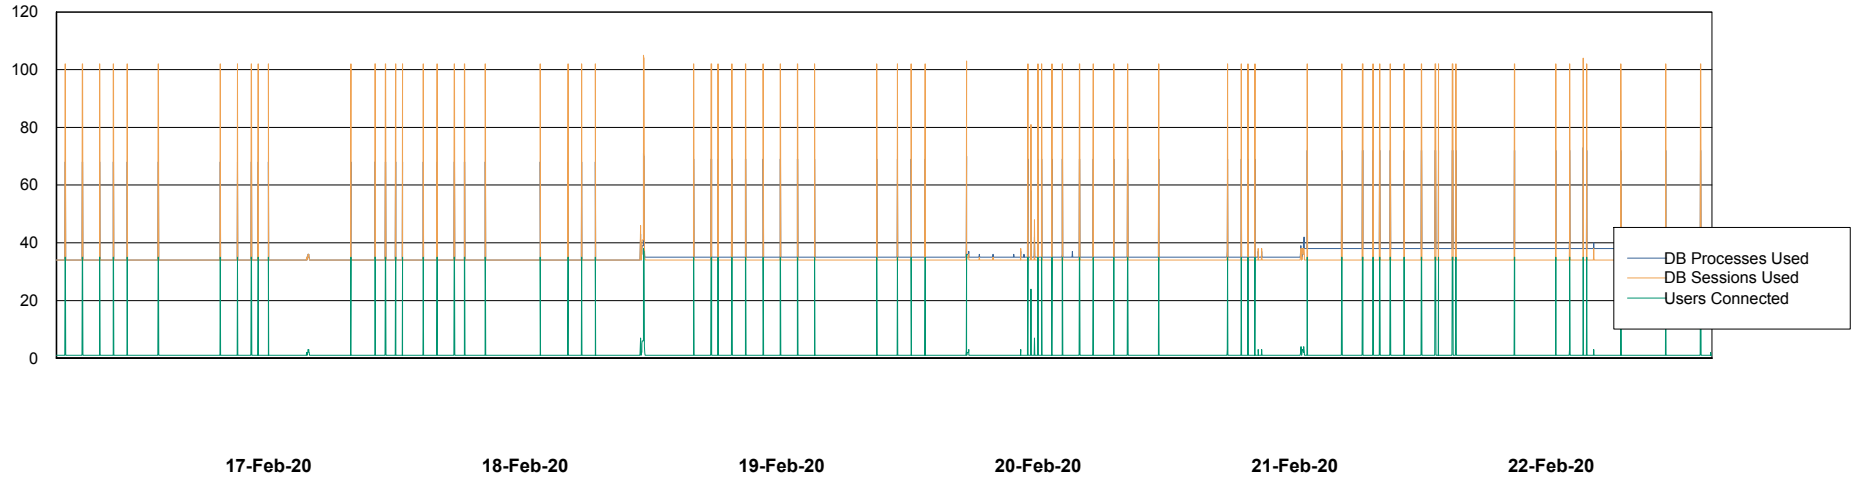

Weekly SLA Customer Report

Customer ECL Production
Database ID 77

Database Performance ECLDB_Production

DB Processes Max 300
DB Sessions Max 480

Weekly SLA Customer Report

Customer ECL Production
Database ID 77

Database Performance ECLDB_Standby

DB Processes Max 300
DB Sessions Max 480

Weekly SLA Customer Report

Customer ECL Production
 Database ID 77

DATABASE SIZE ECLDB_Production

Database growth over last month