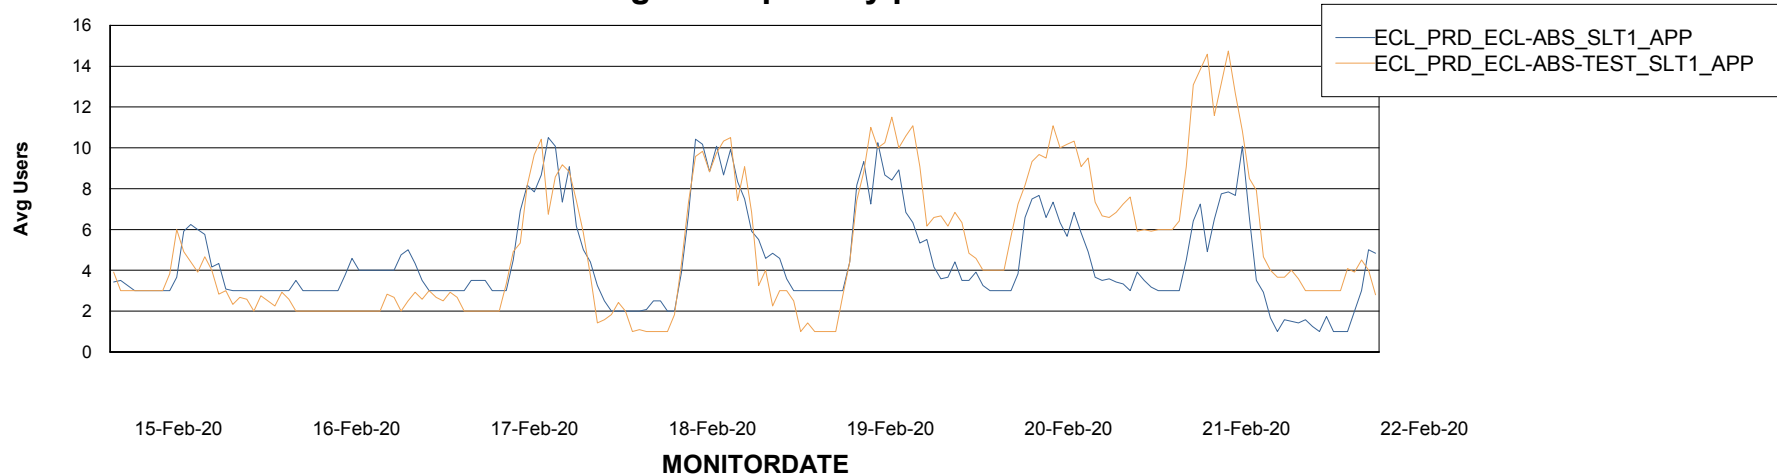

Database Tablespace ECLDB_Production

Date	Tablespace Name	Filesize (Gb)	Usedsize (Gb)	Percentage free
22-Feb-20	ABSDATA	44	38	14
	INDX	8	1	88
21-Feb-20	ABSDATA	44	38	14
	INDX	8	1	88
20-Feb-20	ABSDATA	44	37	16
	INDX	8	1	88
19-Feb-20	ABSDATA	44	37	16
	INDX	8	1	88
18-Feb-20	ABSDATA	44	37	16
	INDX	8	1	88
17-Feb-20	ABSDATA	44	37	16
	INDX	8	1	88
16-Feb-20	ABSDATA	44	37	16
	INDX	8	1	88

Weekly SLA Customer Report

Customer ECL Production
Database ID 77

Standby Database Health ECL Production

Recovery lag for last 7 days

Weekly SLA Customer Report

Customer ECL Production
Database ID 77

ABSSolute Application Server Services

Avg memory used per ABS Server Service

Avg users per day per ABS server

Weekly SLA Customer Report

Customer ECL Production
Database ID 77

ABSSolute Application ReportServer Services

Avg memory used per ReportServer Service