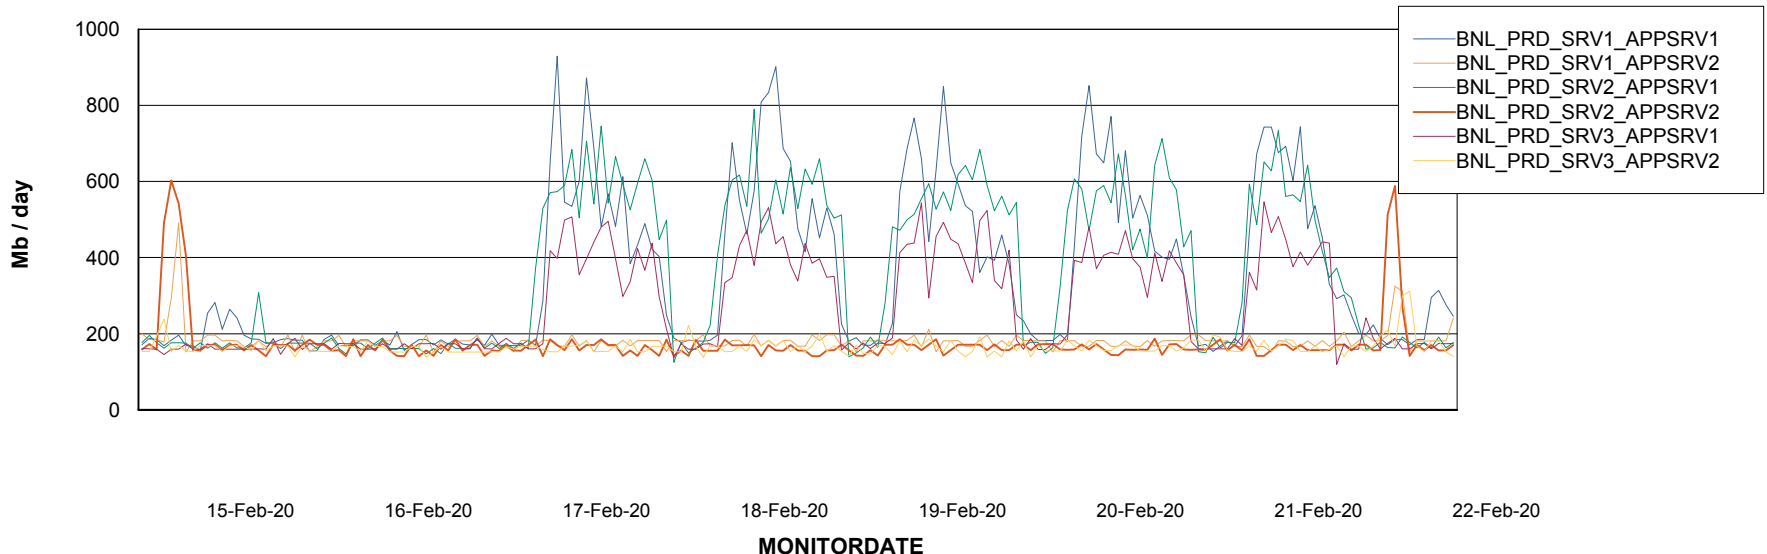

ABSSolute Application Server Services

Avg memory used per ABS Server Service