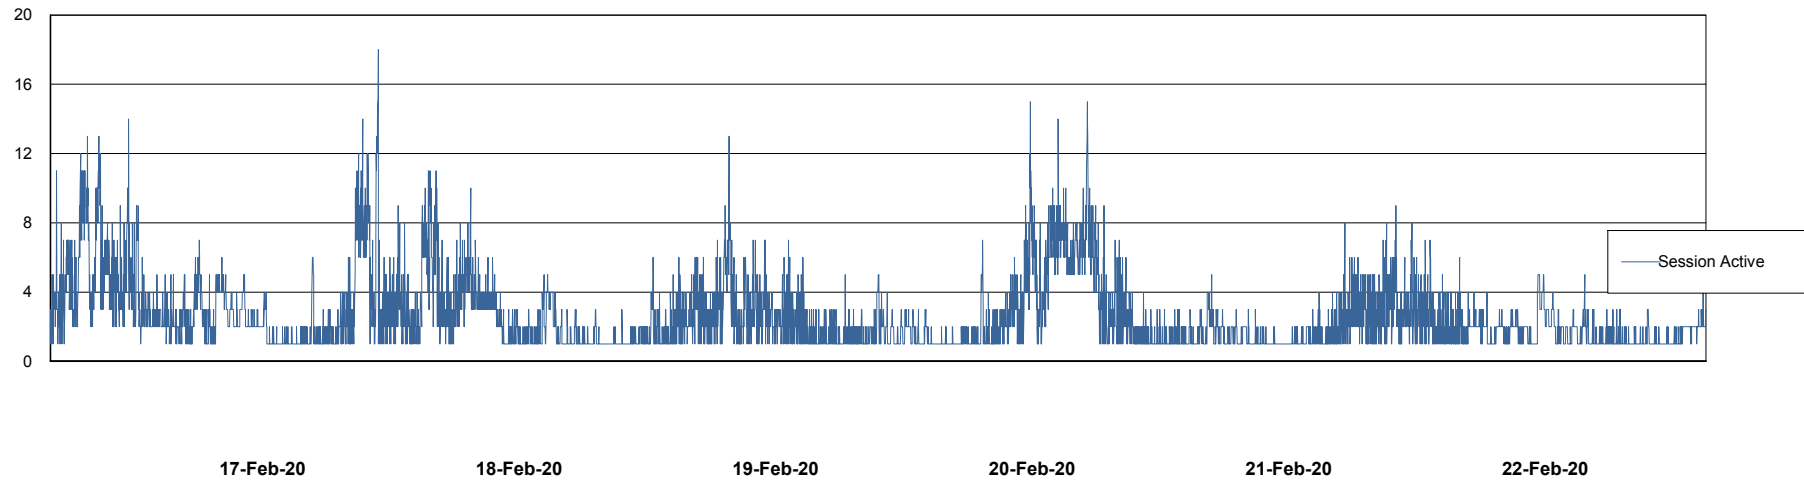

Database Performance BNLDB_Production

DB Processes Max 700
DB Sessions Max 1,072