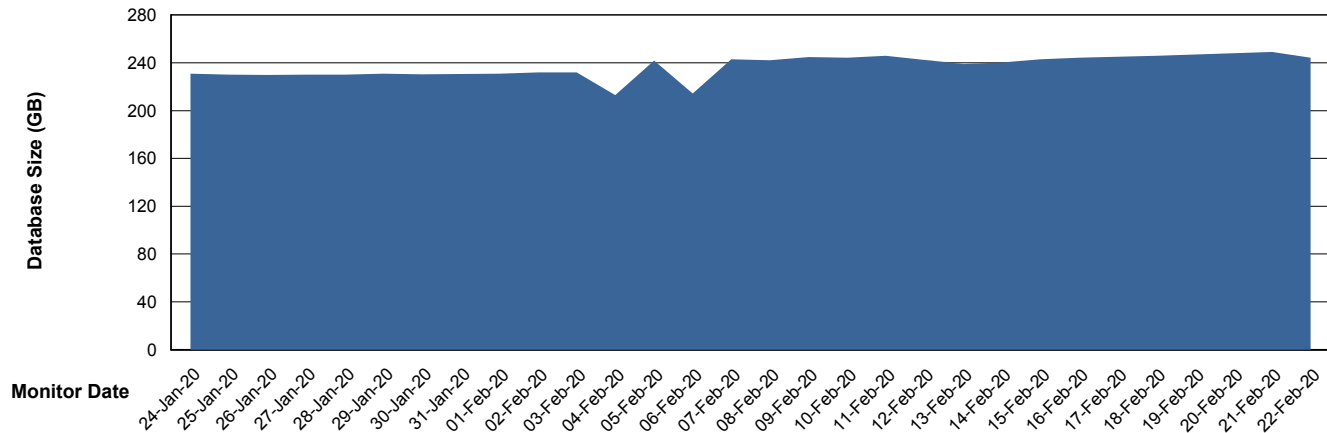

DATABASE SIZE BNLDB_FUT_FutureLive

Database growth over last month