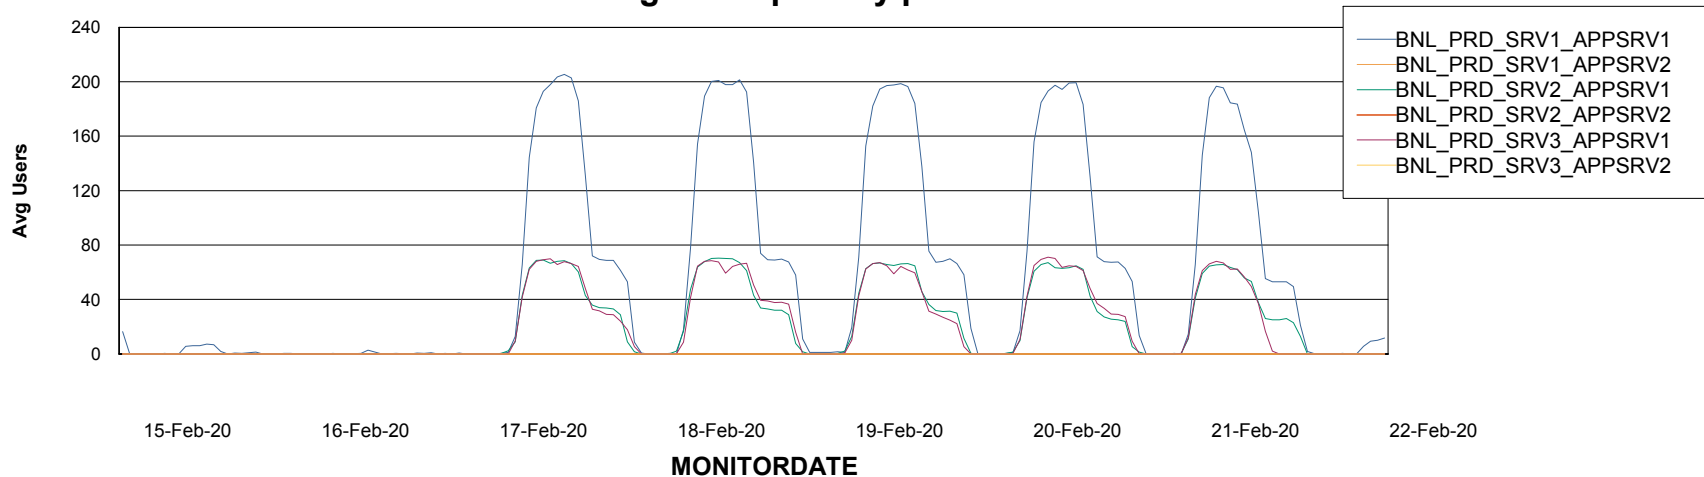

Avg users per day per ABS server