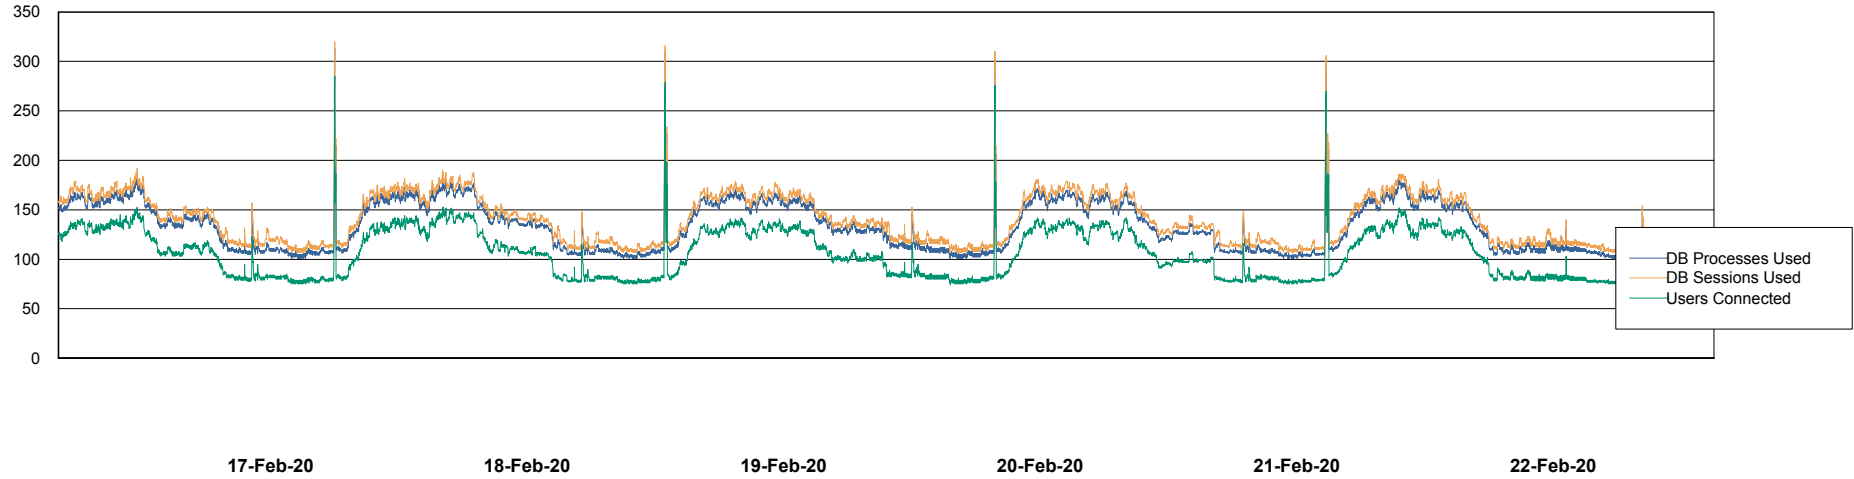

Database Performance BNLDB_Production

DB Processes Max 700
DB Sessions Max 1,072