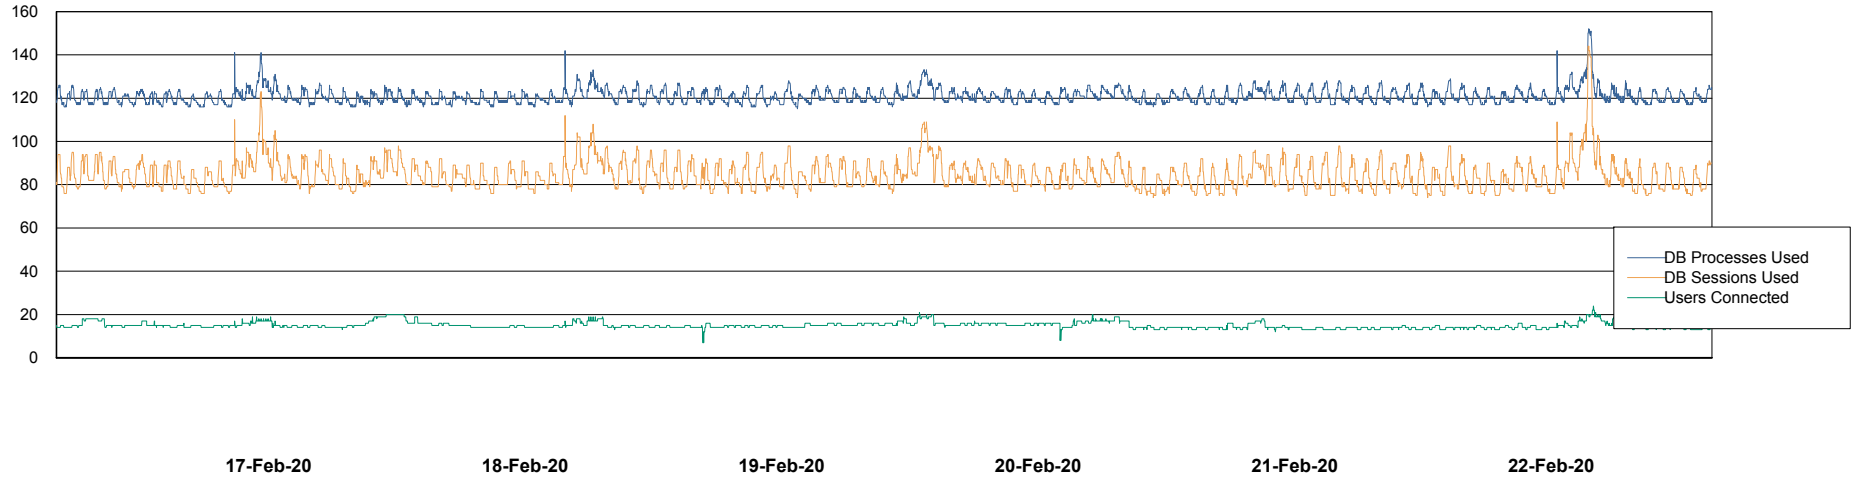

Database Performance BNLDB_FUT_FutureLive

DB Processes Max 1,000
DB Sessions Max 1,536