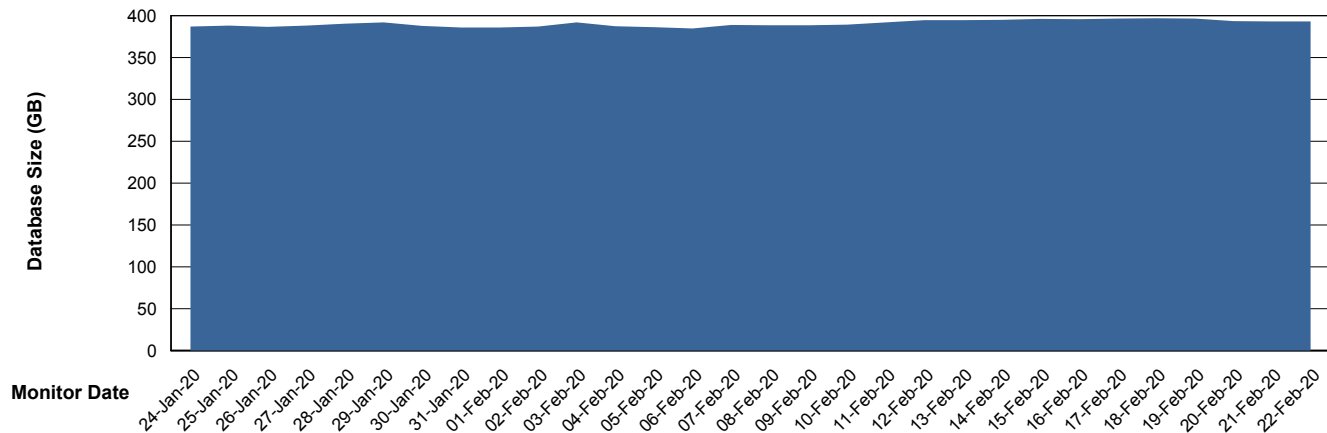

DATABASE SIZE BNLDB_Production

Database growth over last month