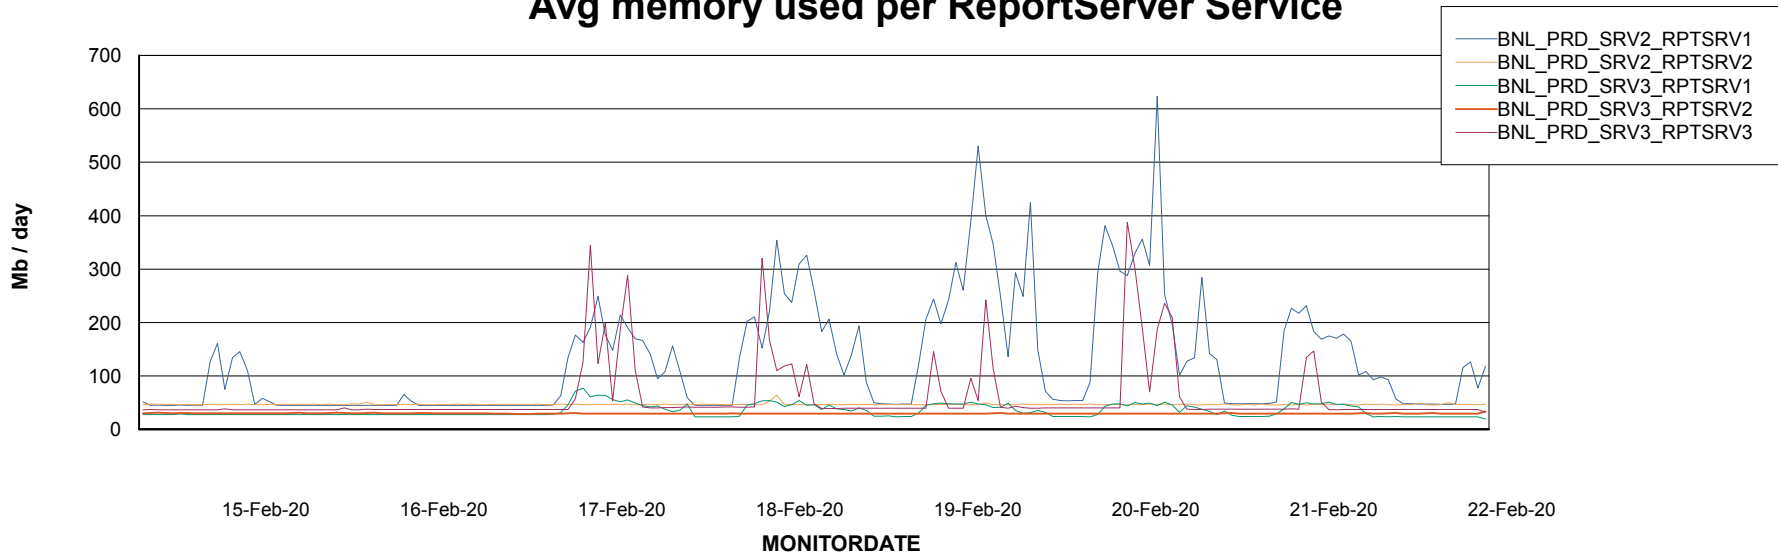

ABSSolute Web Component Services

Avg memory used per ReportServer Service