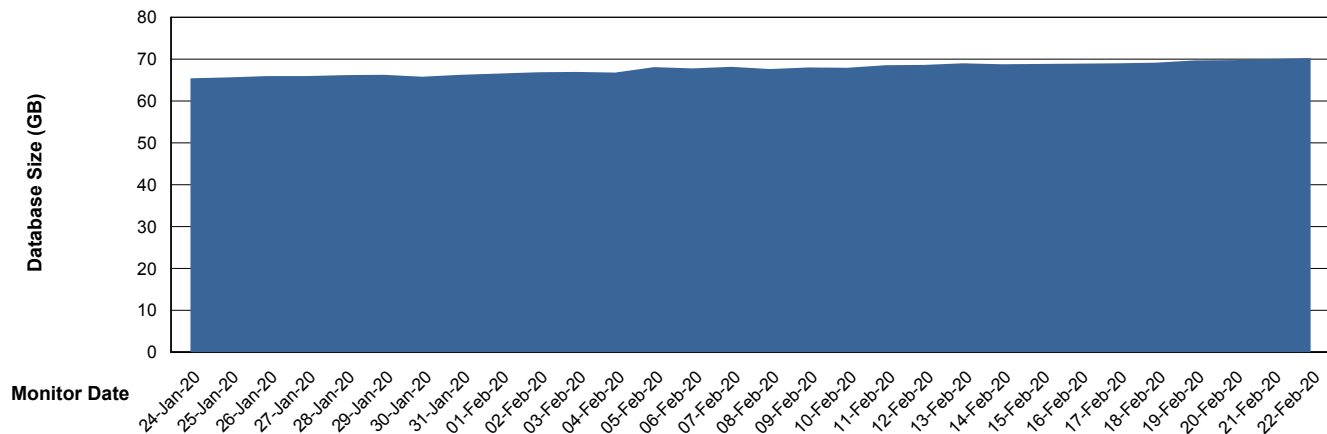

DATABASE SIZE BGGDB_BI

Database growth over last month