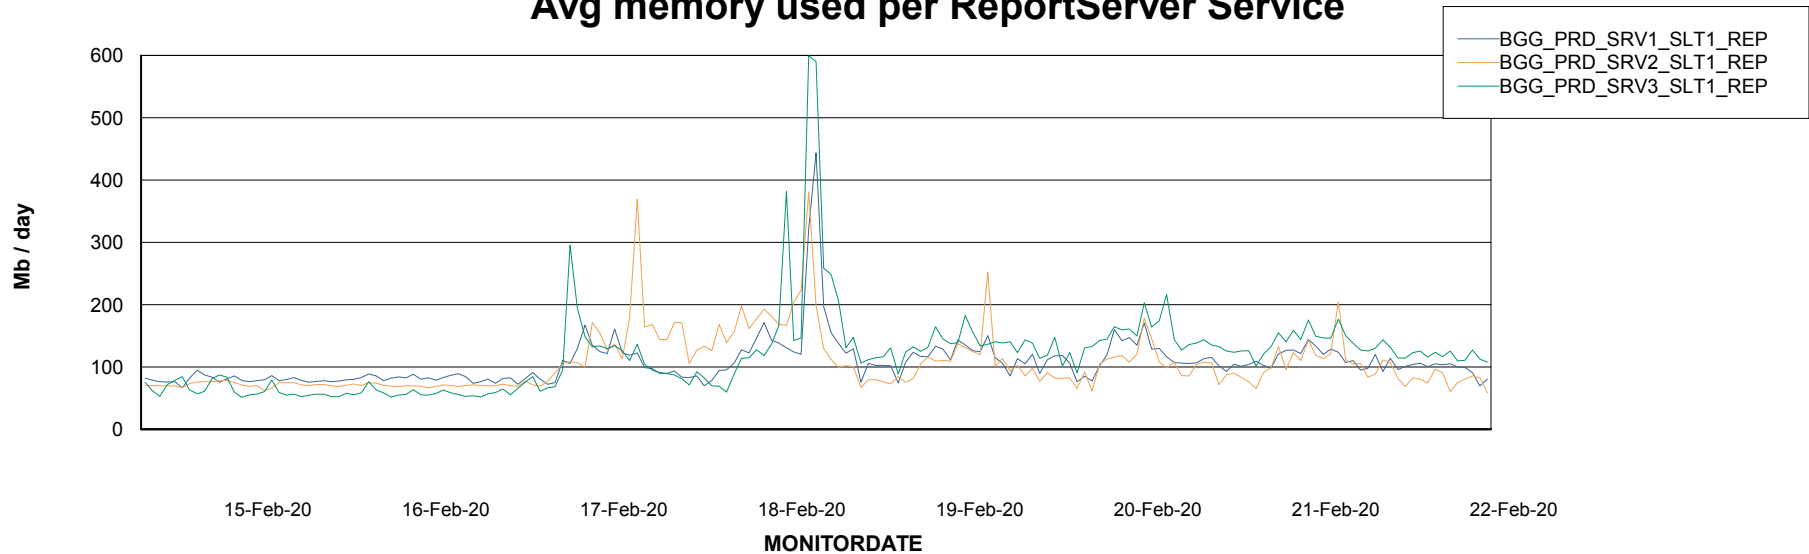

ABSSolute Application ReportServer Services

Avg memory used per ReportServer Service