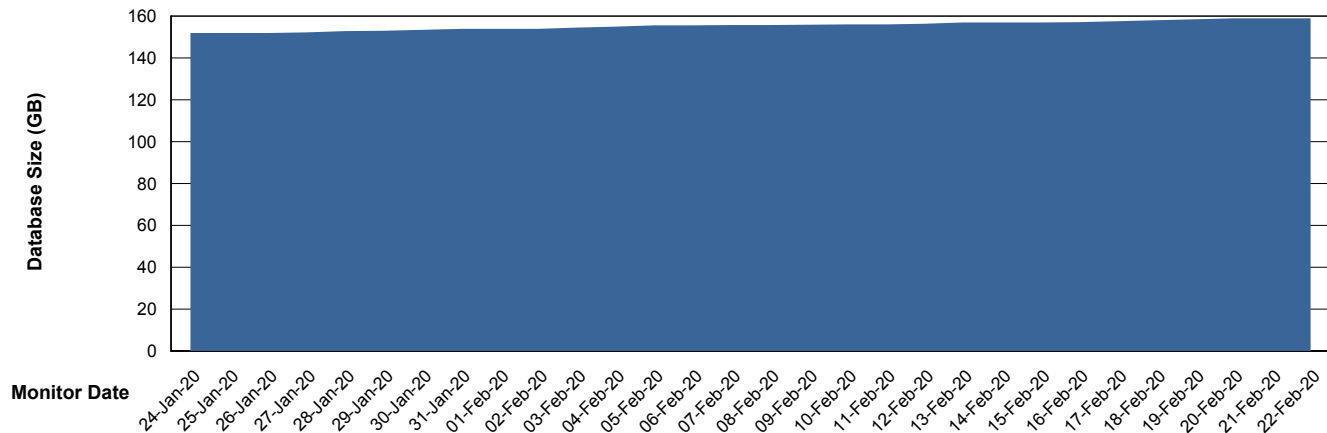

DATABASE SIZE BGGDB_Production

Database growth over last month