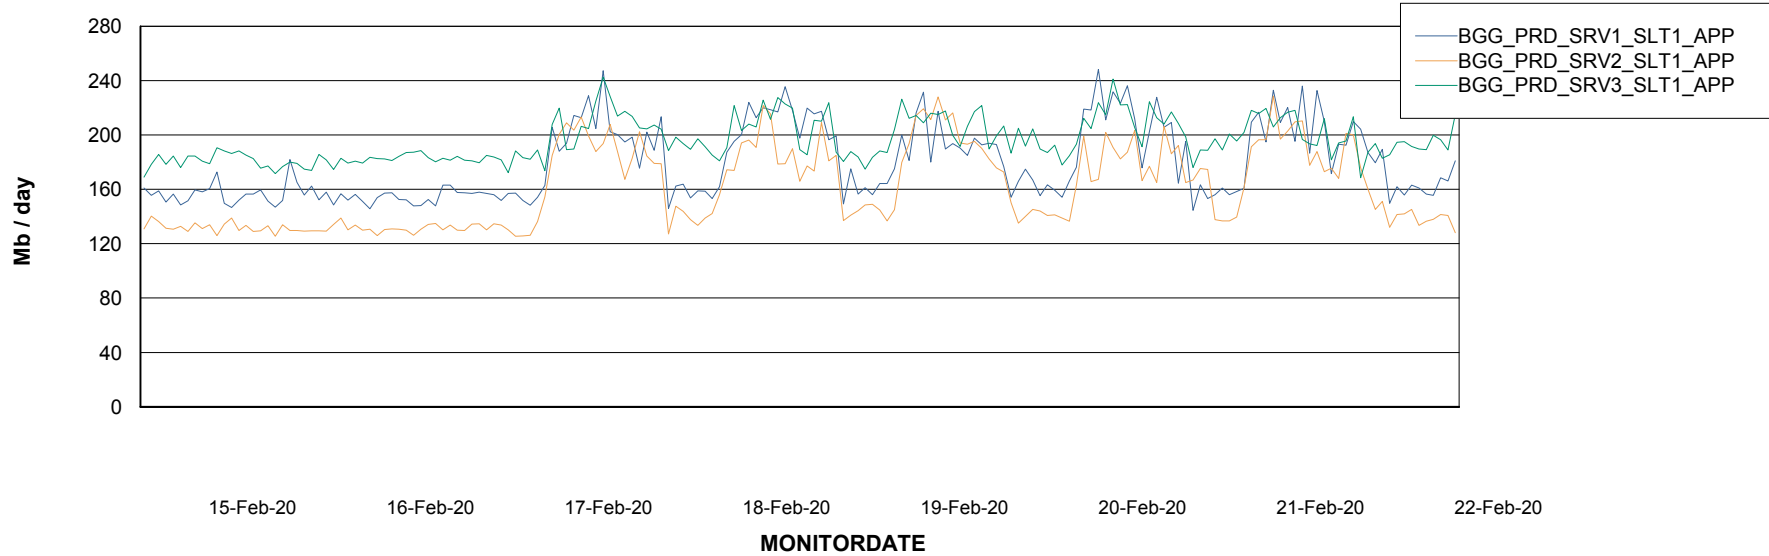

ABSSolute Application Server Services

Avg memory used per ABS Server Service