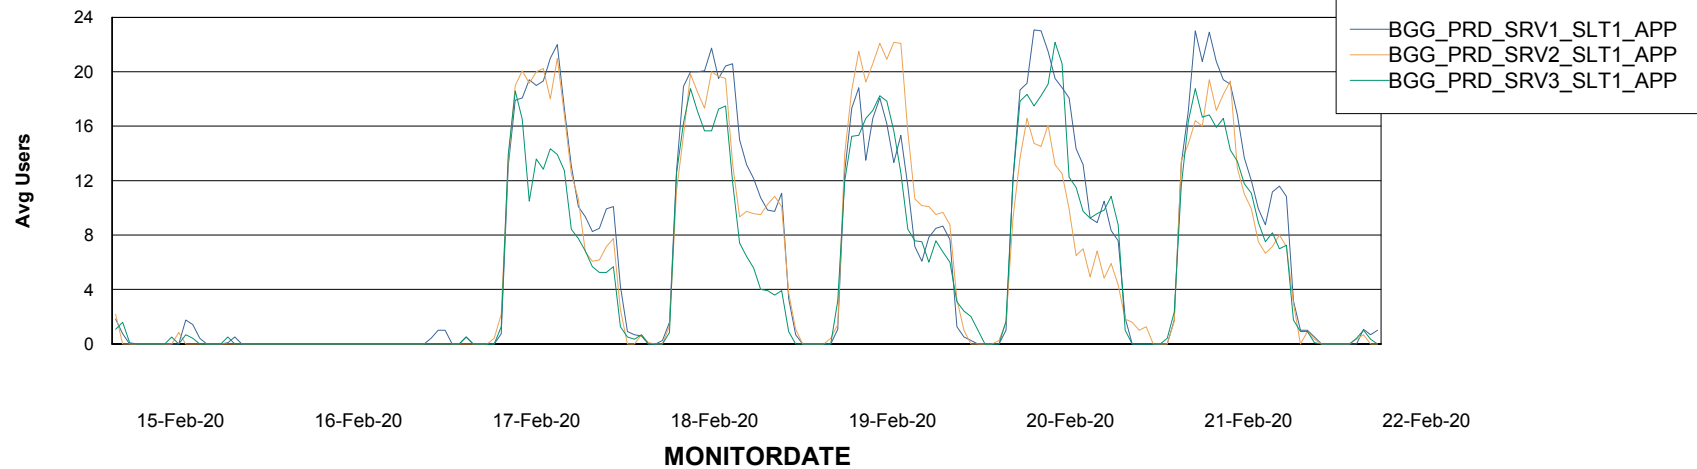

Avg users per day per ABS server