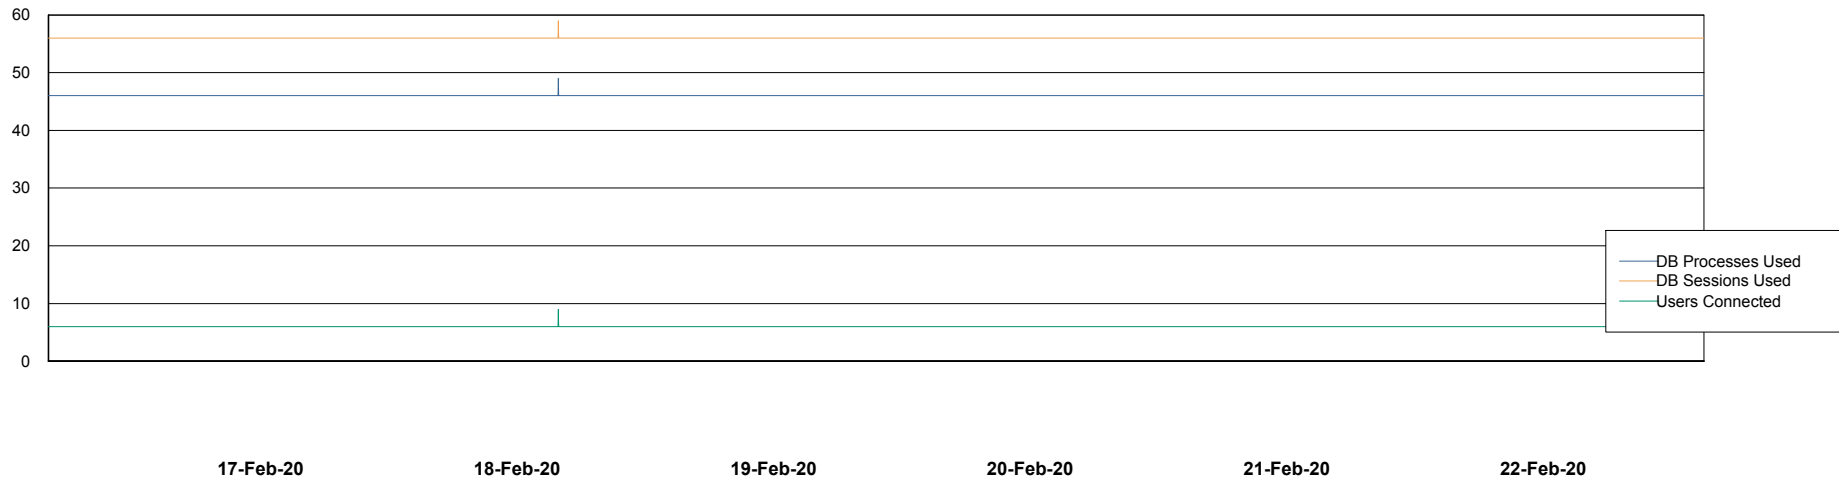

Database Performance BGGDB_Standby