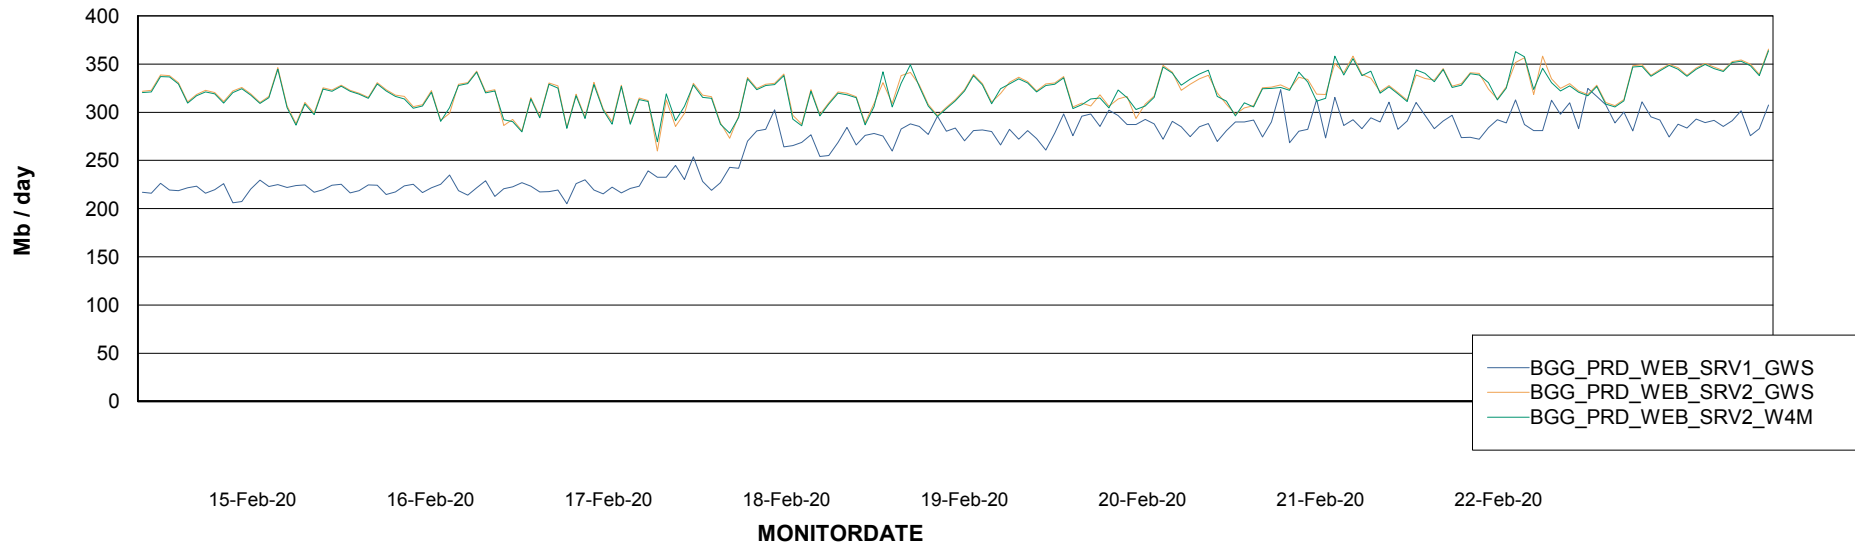

ABSSolute Web Component Services

Avg memory used per ABS Web component