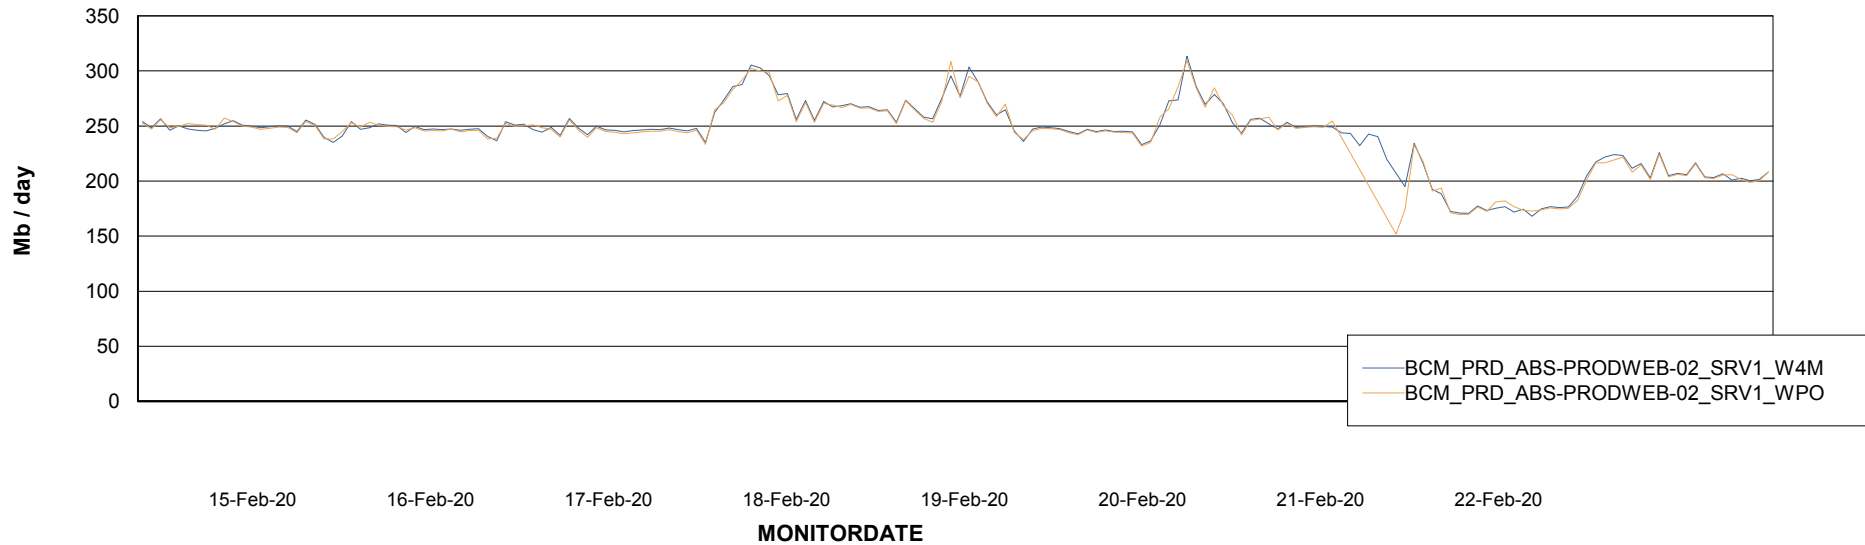

ABSSolute Web Component Services

Avg memory used per ABS Web component