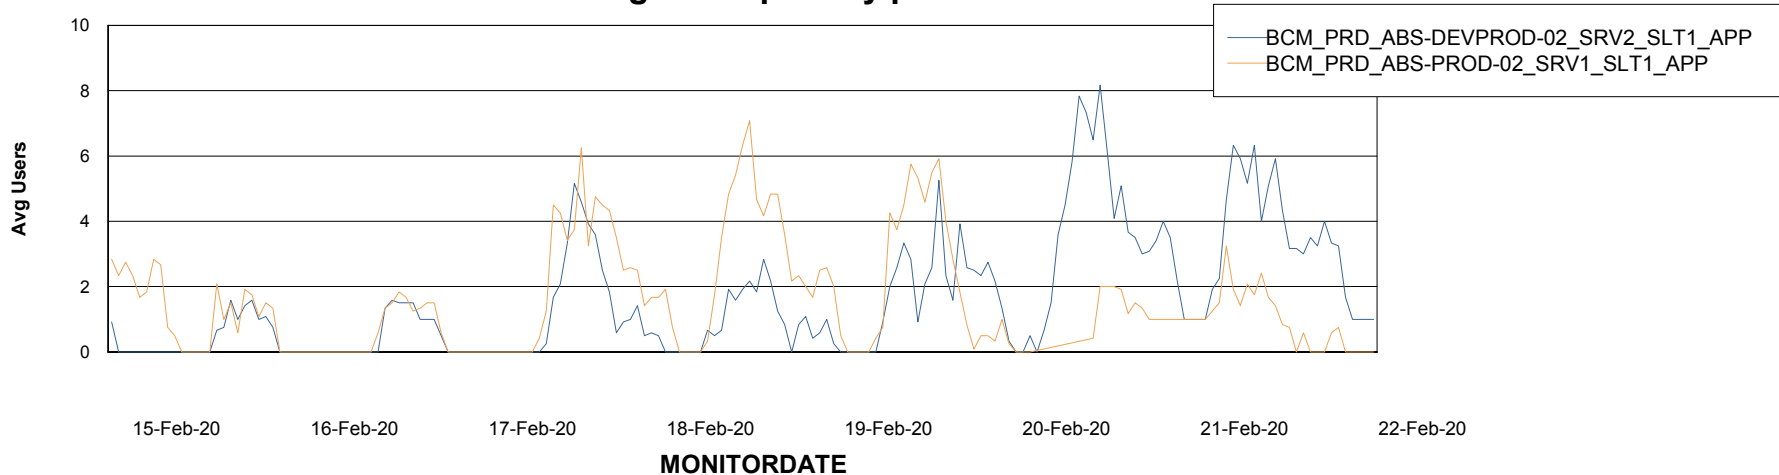

Avg users per day per ABS server