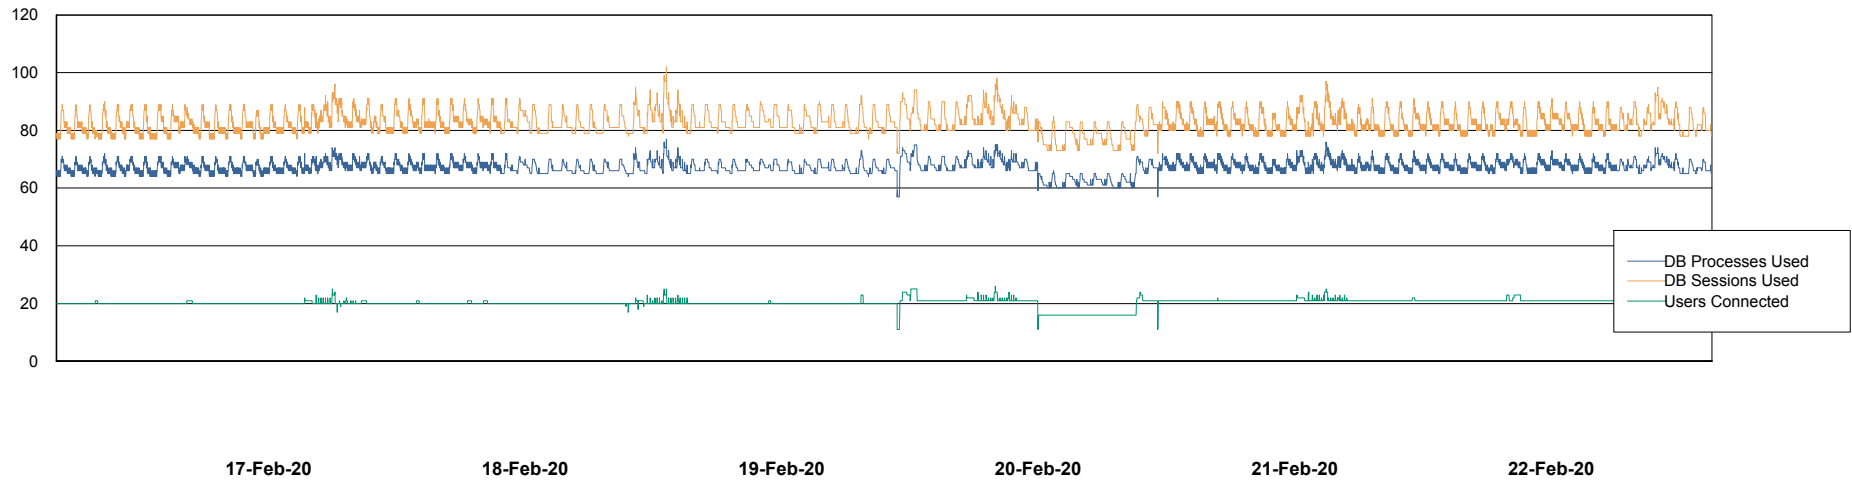

Database Performance BCMDB_ABS1 Production Database