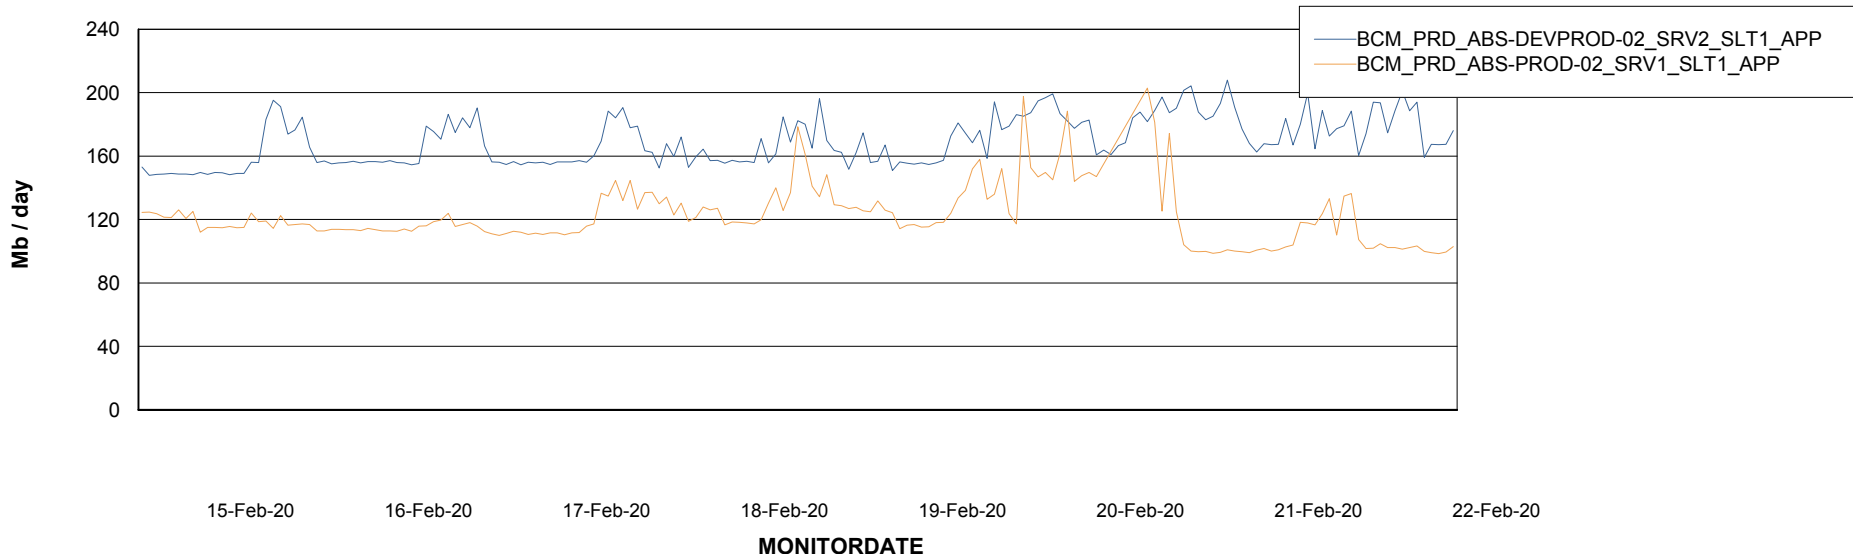

ABSSolute Application Server Services

Avg memory used per ABS Server Service