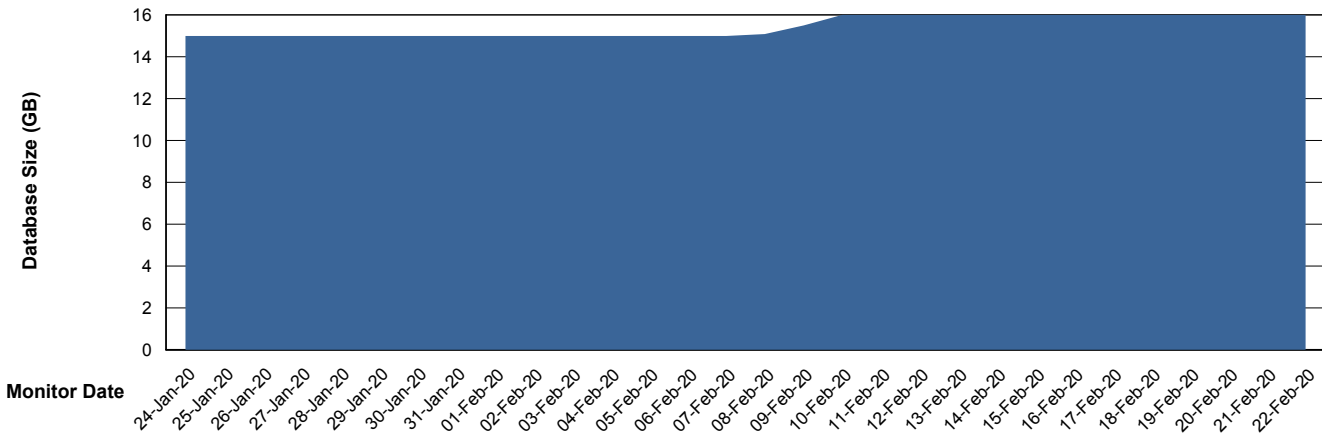

DB Processes Max 500
DB Sessions Max 772

Weekly SLA Customer Report

Customer BCM_Production
 Database ID 81

DATABASE SIZE BCMDB_ABS1 Production Database

Database growth over last month

Database Tablespace BCMDB_ABS1 Production Database

| Date | Tablespace Name | Filesize (Gb) | Usedsize (Gb) | Percentage free |
|-----------|-----------------|---------------|---------------|-----------------|
| 22-Feb-20 | ABSDATA | 5 | 4 | 20 |
| | INDX | 8 | 7 | 13 |
| 21-Feb-20 | ABSDATA | 5 | 4 | 20 |
| | INDX | 8 | 7 | 13 |
| 20-Feb-20 | ABSDATA | 5 | 4 | 20 |
| | INDX | 8 | 6 | 25 |
| 19-Feb-20 | ABSDATA | 5 | 4 | 20 |
| | INDX | 8 | 6 | 25 |
| 18-Feb-20 | ABSDATA | 5 | 4 | 20 |
| | INDX | 8 | 6 | 25 |
| 17-Feb-20 | ABSDATA | 5 | 4 | 20 |
| | INDX | 8 | 6 | 25 |
| 16-Feb-20 | ABSDATA | 5 | 4 | 20 |
| | INDX | 8 | 6 | 25 |