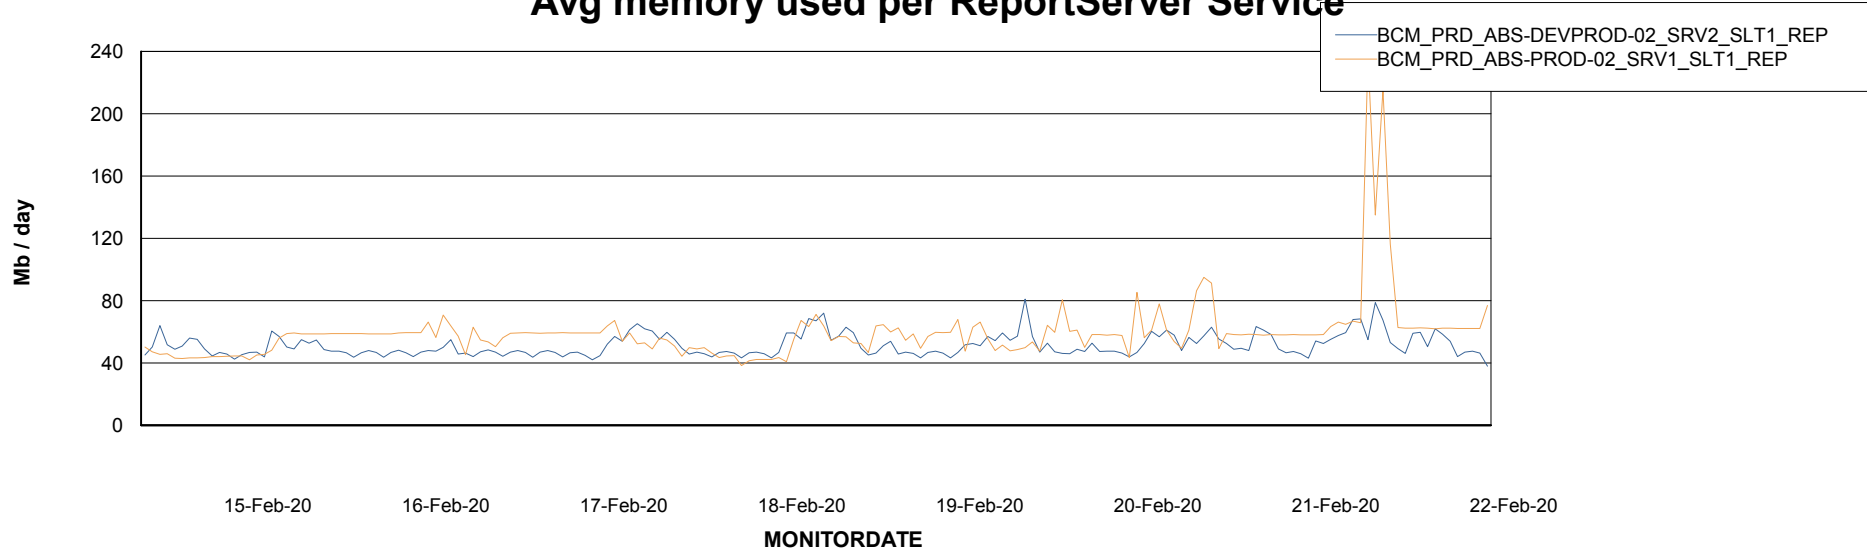

Avg memory used per ABS Server Service

Avg users per day per ABS server

Weekly SLA Customer Report

Customer BCM_Production
Database ID 81

ABSSolute Application ReportServer Services

Avg memory used per ReportServer Service