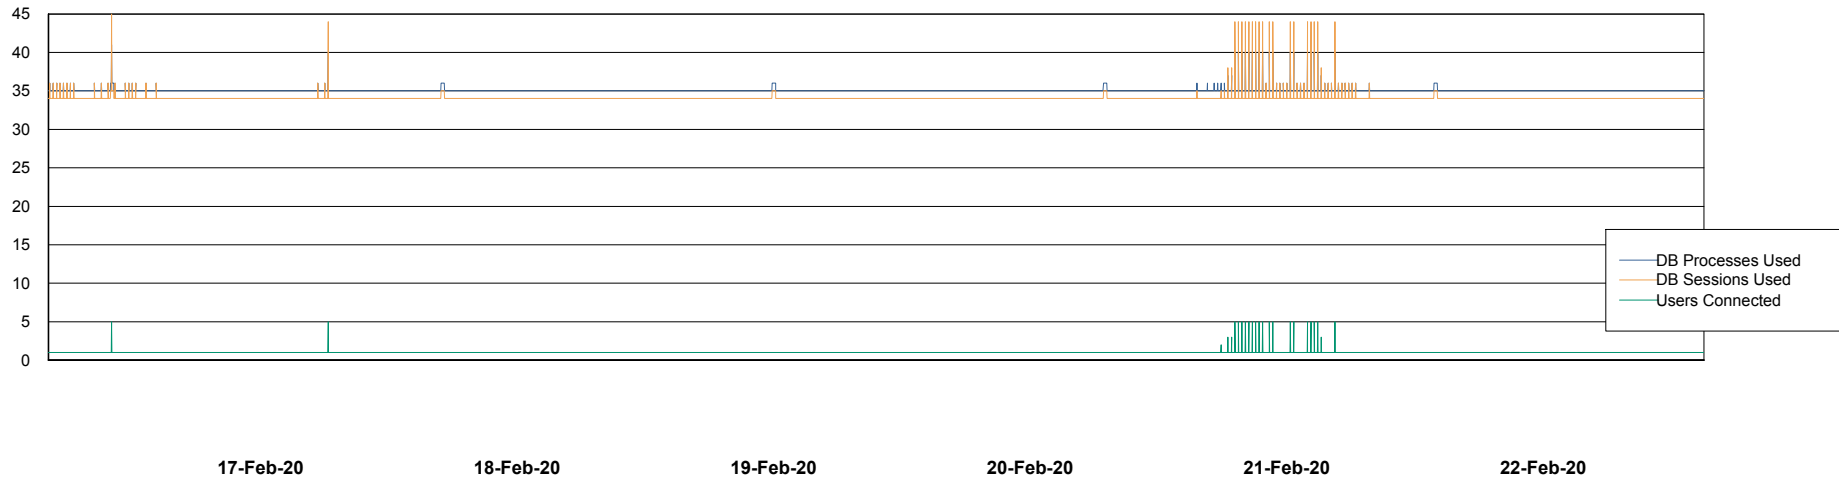

Database Performance BCMDB_ABS1SB Standby Database

DB Processes Max 500
DB Sessions Max 772