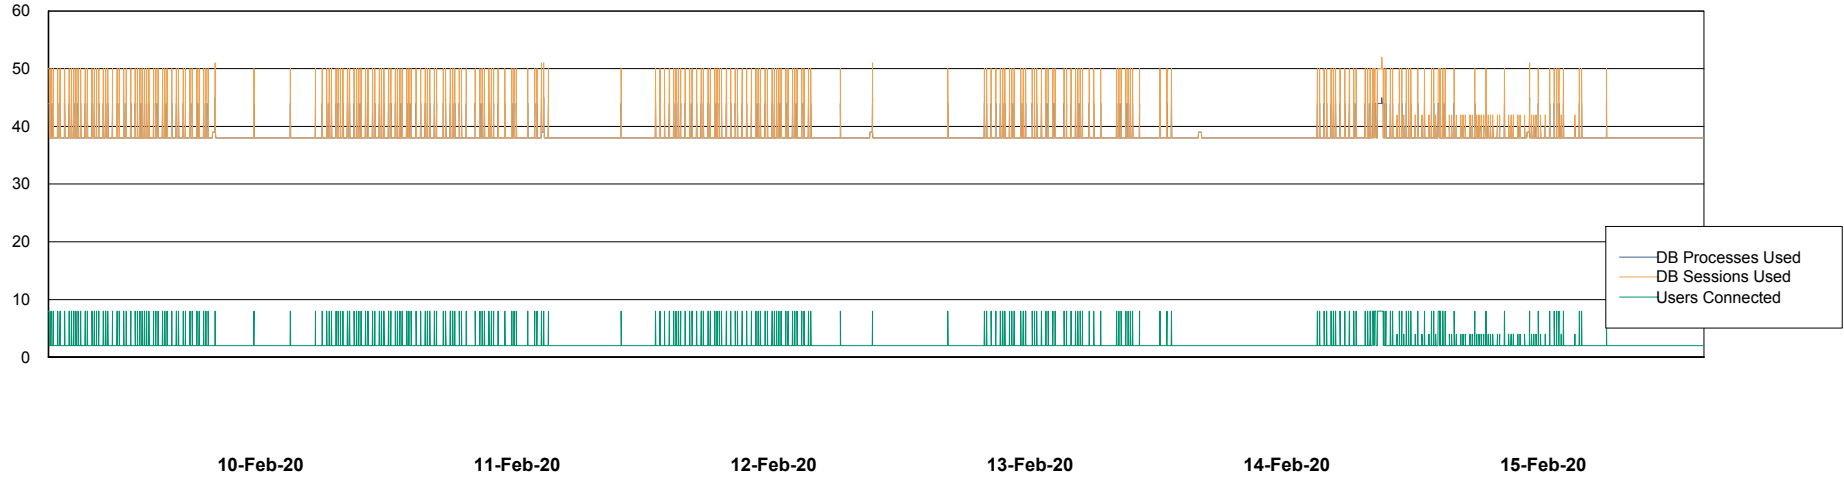

Database Performance VOSDB_Standby

DB Processes Max 300
DB Sessions Max 472