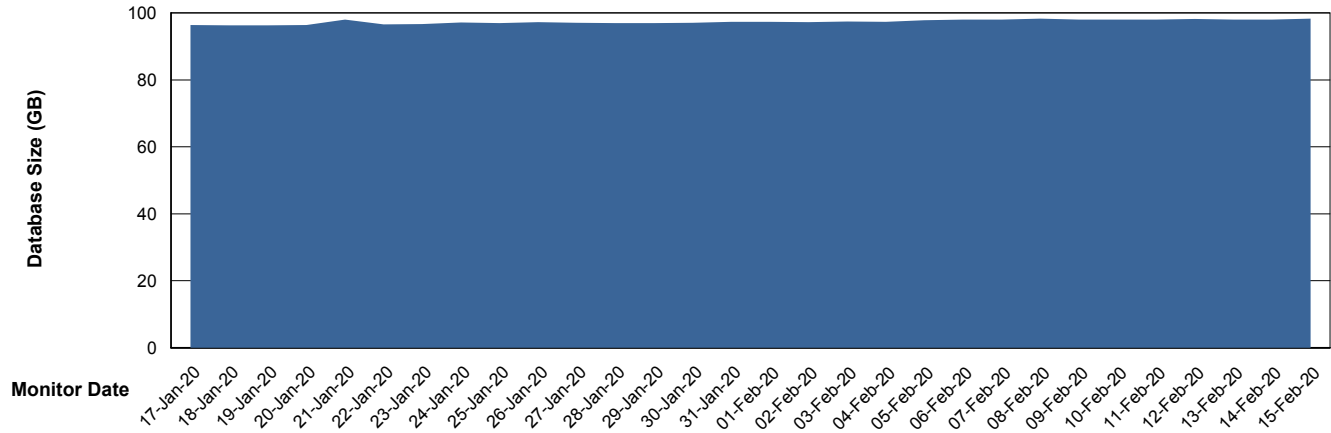

DATABASE SIZE VOSBIDB_Production

Database growth over last month