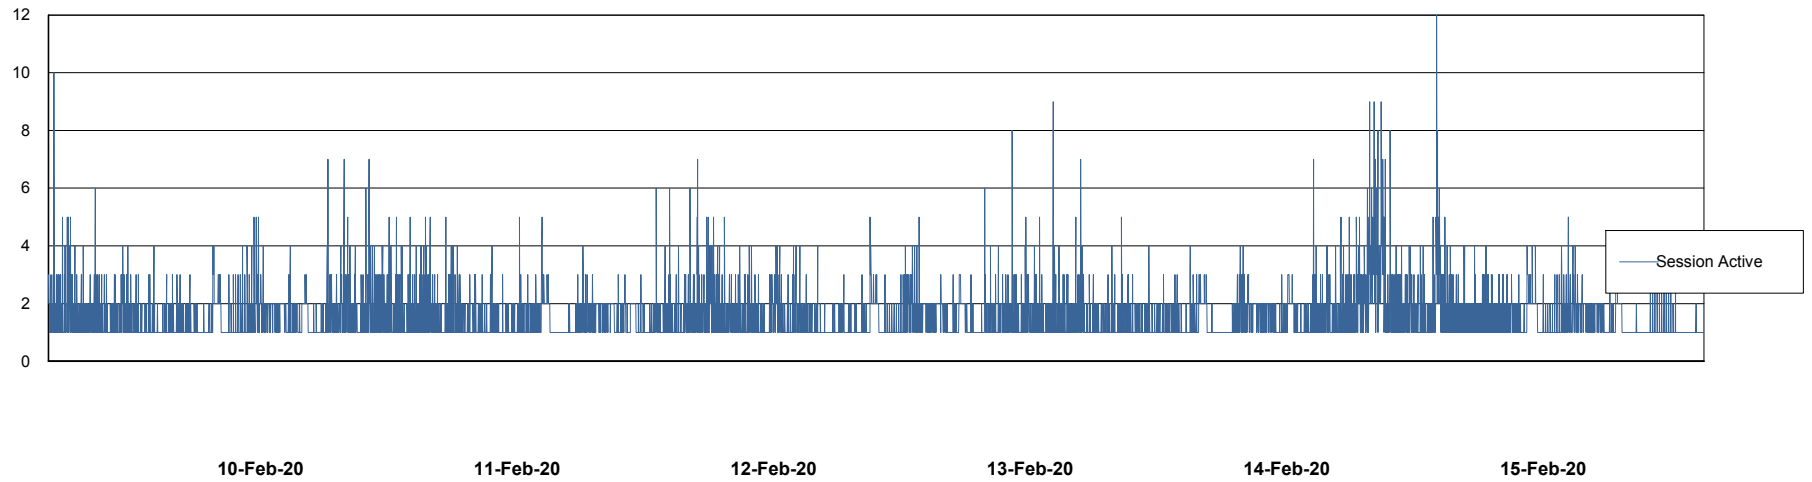

Database Performance VOSDB_Production

DB Processes Max 500
DB Sessions Max 772