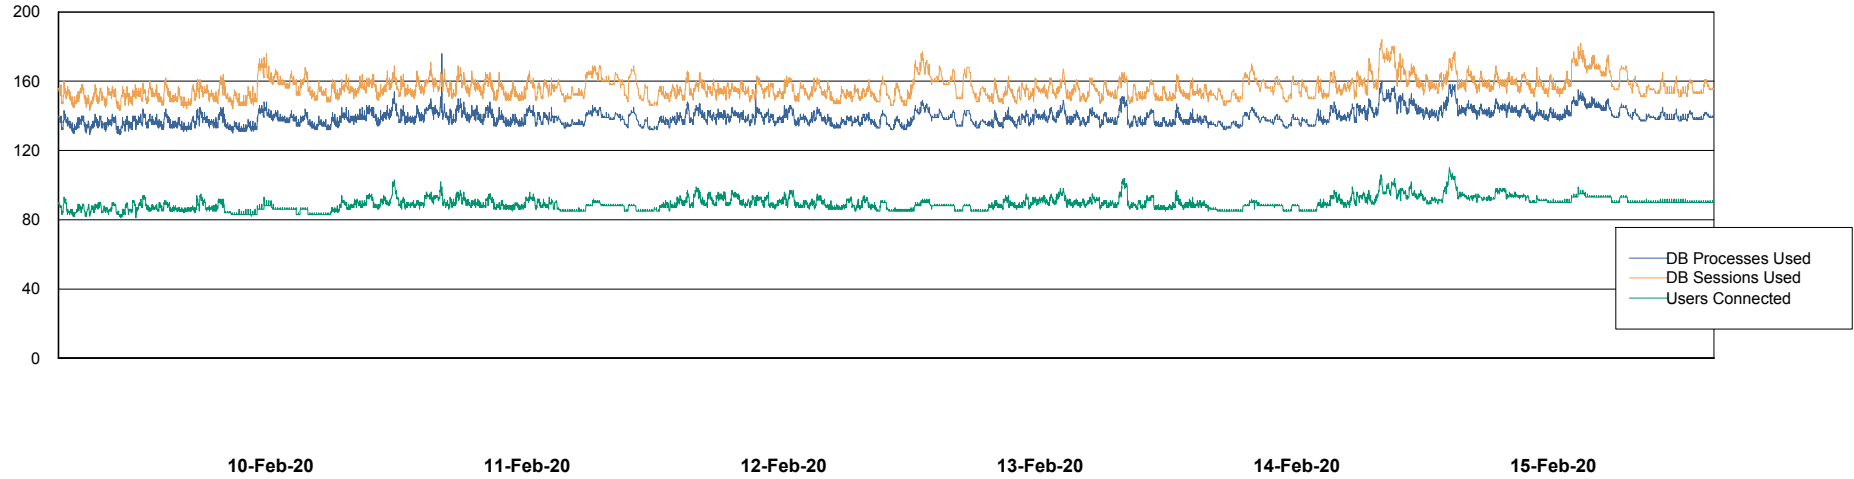

Database Performance VOSDB_Production

DB Processes Max 500
DB Sessions Max 772