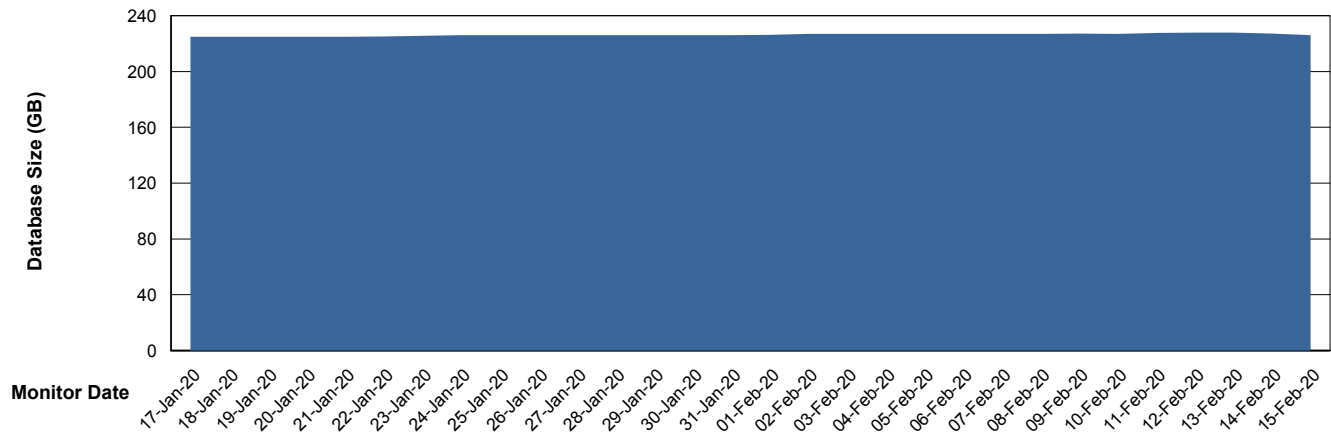

DATABASE SIZE VOSDB_Production

Database growth over last month