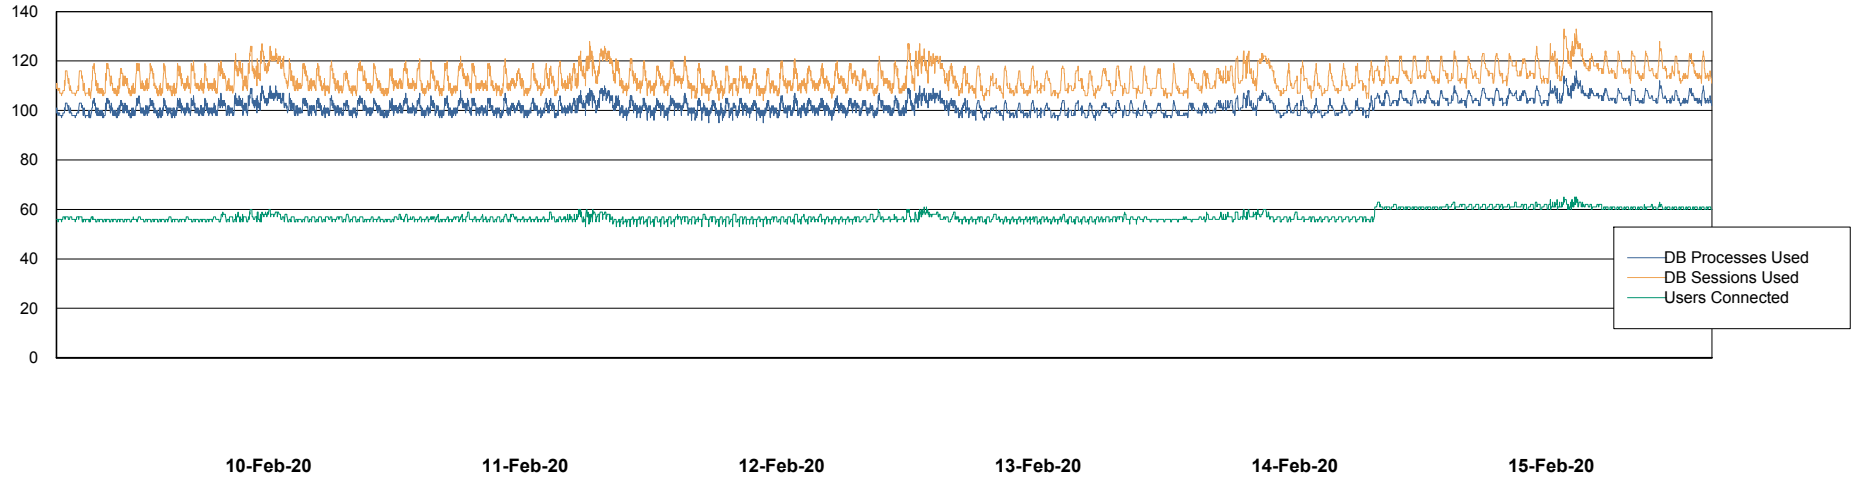

Database Performance VOSBIDB_Production

DB Processes Max 300
DB Sessions Max 472