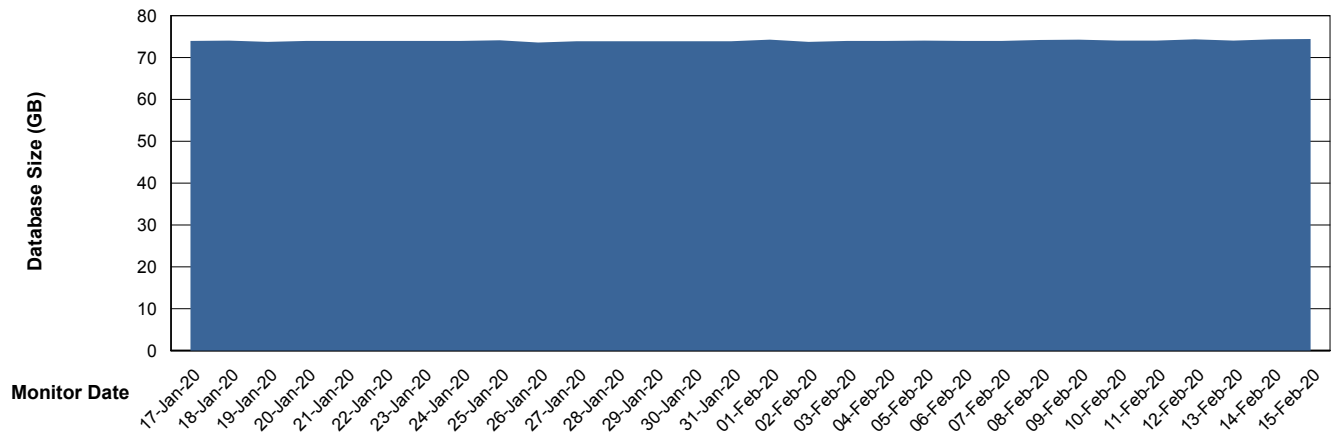

Weekly SLA Customer Report

Customer VEN_Production
Database ID 35

DATABASE SIZE ABSVEN06 Primary DB 2019

Database growth over last month

DATABASE SIZE VENDB_BI

Database growth over last month

Weekly SLA Customer Report