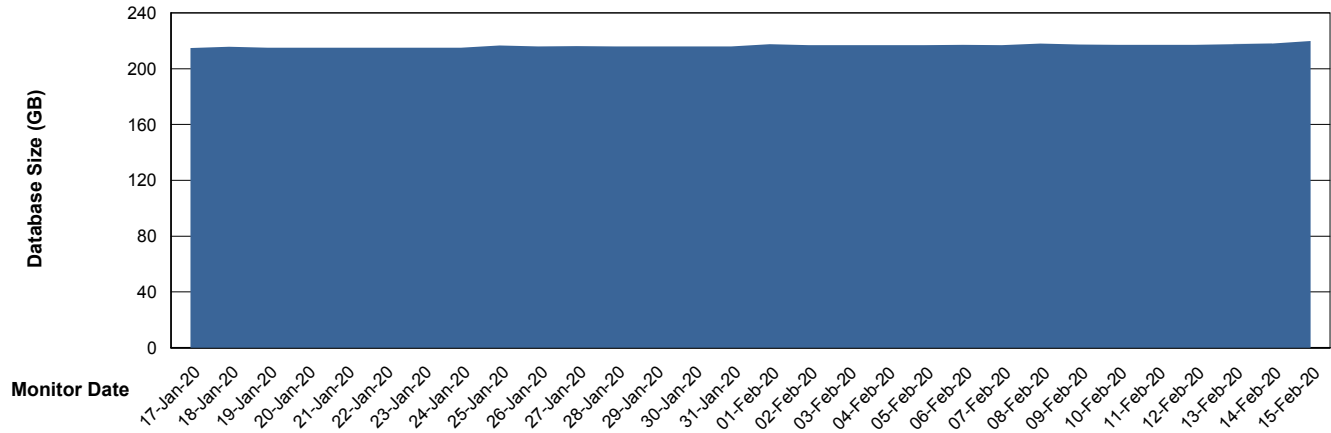

Database Performance ABSVEN07 Standby DB 2019

DB Processes Max 300
DB Sessions Max 472

Weekly SLA Customer Report

Customer VEN_Production
Database ID 35

Database Performance VENDB_BI

DB Processes Max 500
DB Sessions Max 772

Weekly SLA Customer Report

Customer VEN_Production
Database ID 35

DATABASE SIZE ABSVEN06 Primary DB 2019

Database growth over last month

DATABASE SIZE VENDB_BI

Database growth over last month

Weekly SLA Customer Report