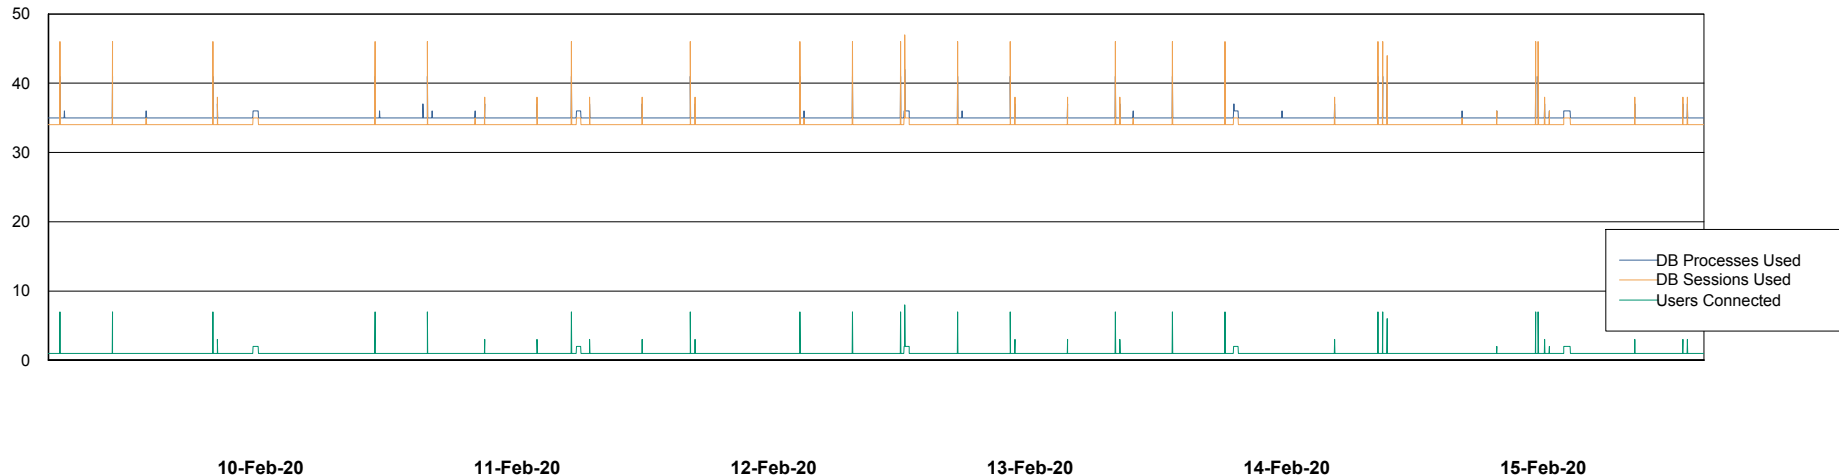

Database Performance ABSVEN07 Standby DB 2019

DB Processes Max 300
DB Sessions Max 472