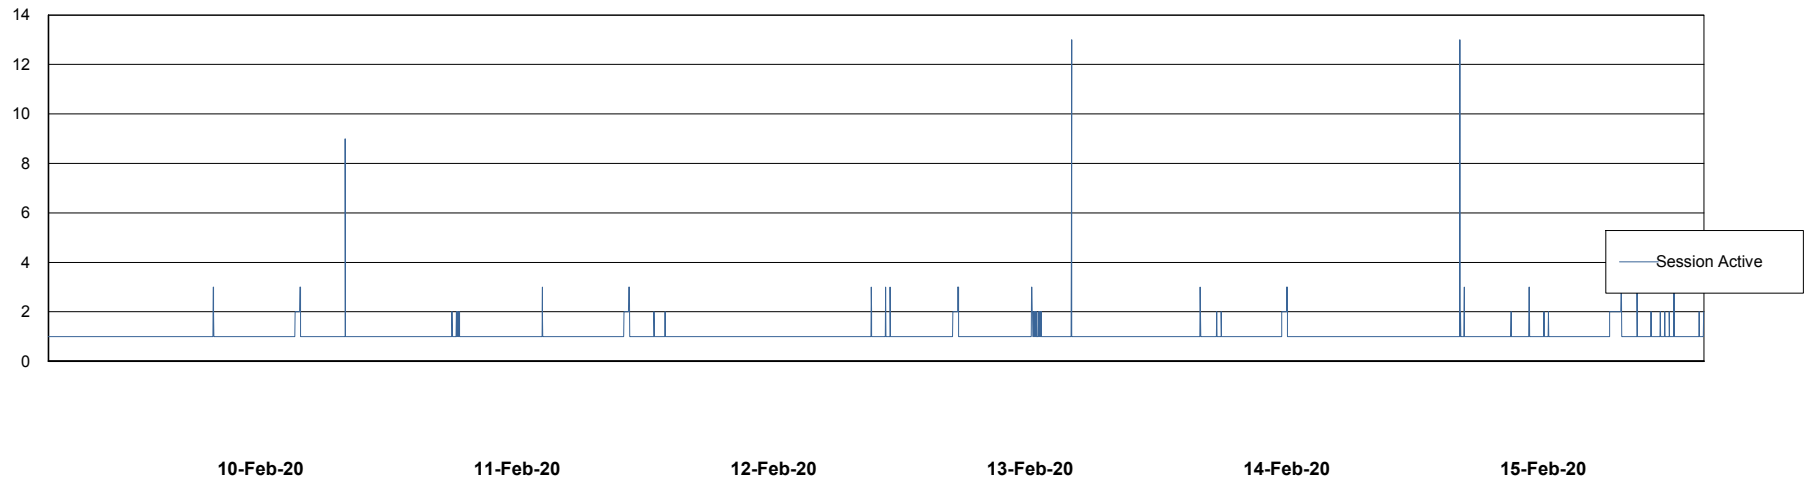

Database Performance ABSVEN07 Standby DB 2019

DB Processes Max 300
DB Sessions Max 472

Weekly SLA Customer Report

Customer VEN_Production
Database ID 35

Database Performance VENDB_BI

DB Processes Max 500
DB Sessions Max 772

Weekly SLA Customer Report

Customer VEN_Production
Database ID 35

DATABASE SIZE ABSVEN06 Primary DB 2019

Database growth over last month

DATABASE SIZE VENDB_BI

Database growth over last month

Weekly SLA Customer Report