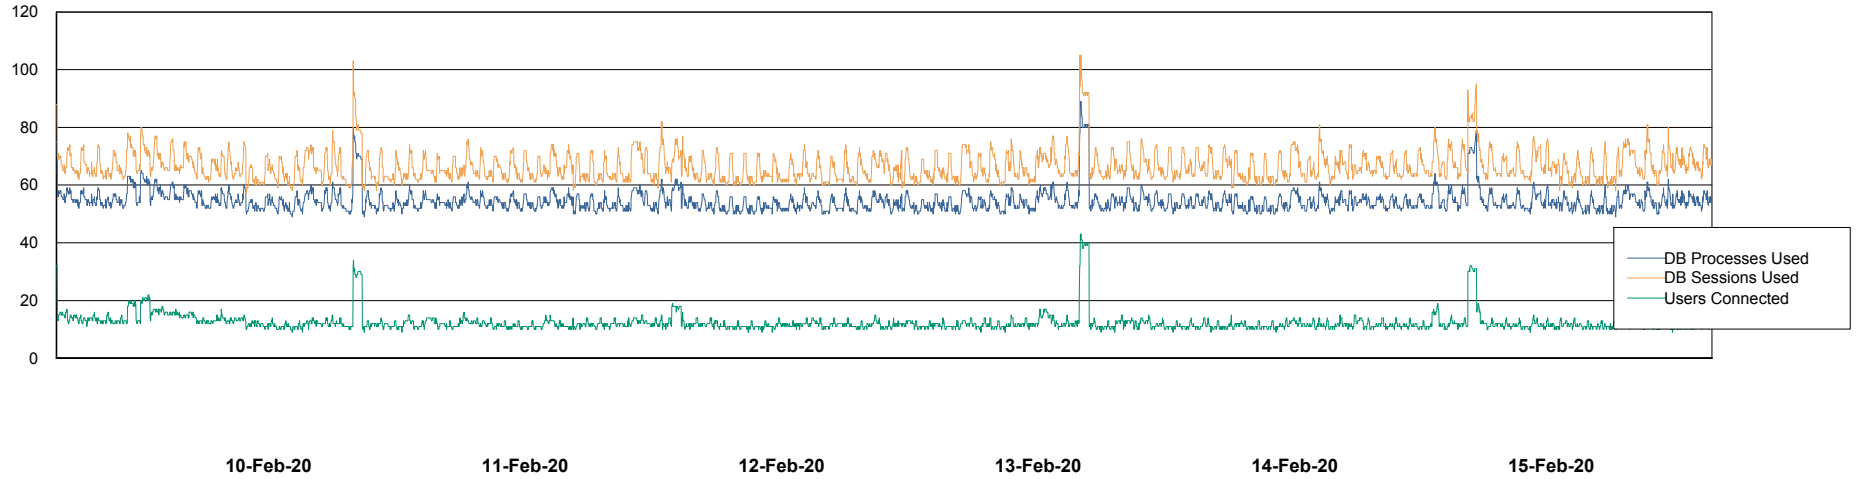

Database Performance ABSVEN07 Standby DB 2019

DB Processes Max 300
DB Sessions Max 472

Weekly SLA Customer Report

Customer VEN_Production
Database ID 35

Database Performance VENDB_BI

DB Processes Max 500
DB Sessions Max 772