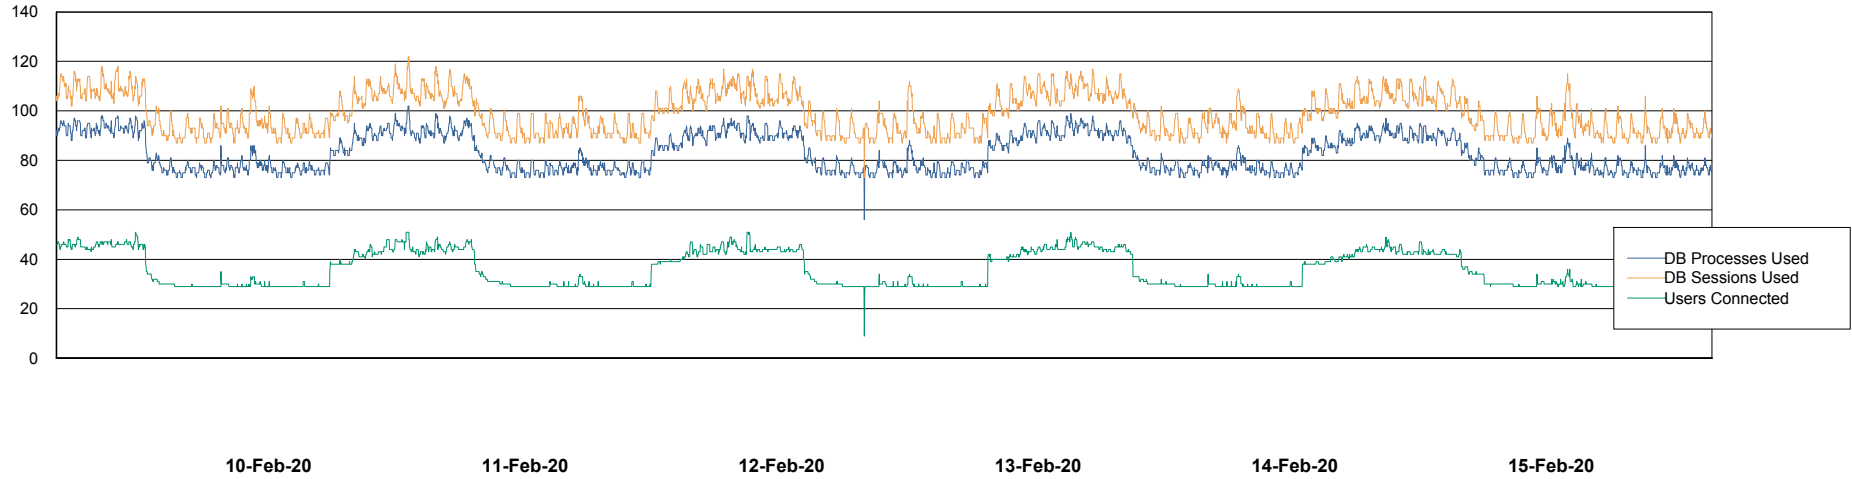

Database Performance ABSVEN06 Primary DB 2019

DB Processes Max 300
DB Sessions Max 472