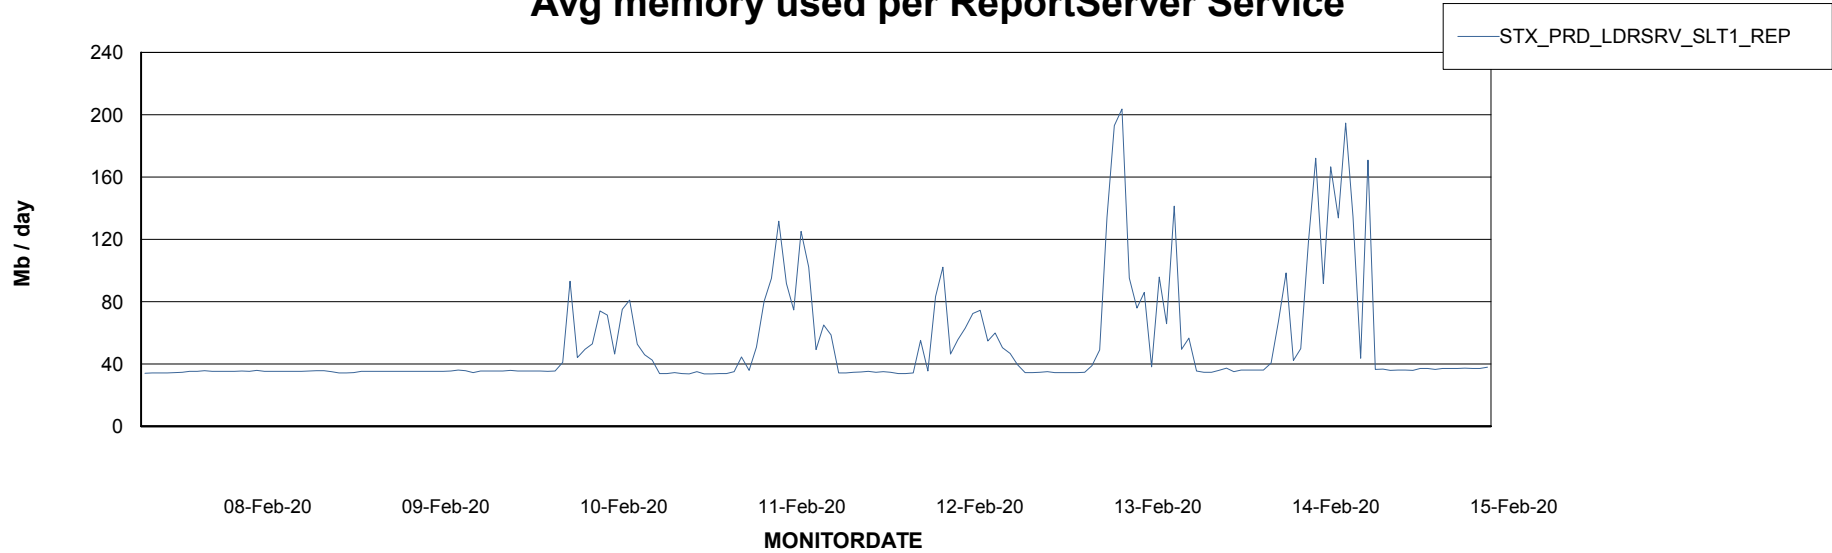

ABSSolute Application ReportServer Services

Avg memory used per ReportServer Service