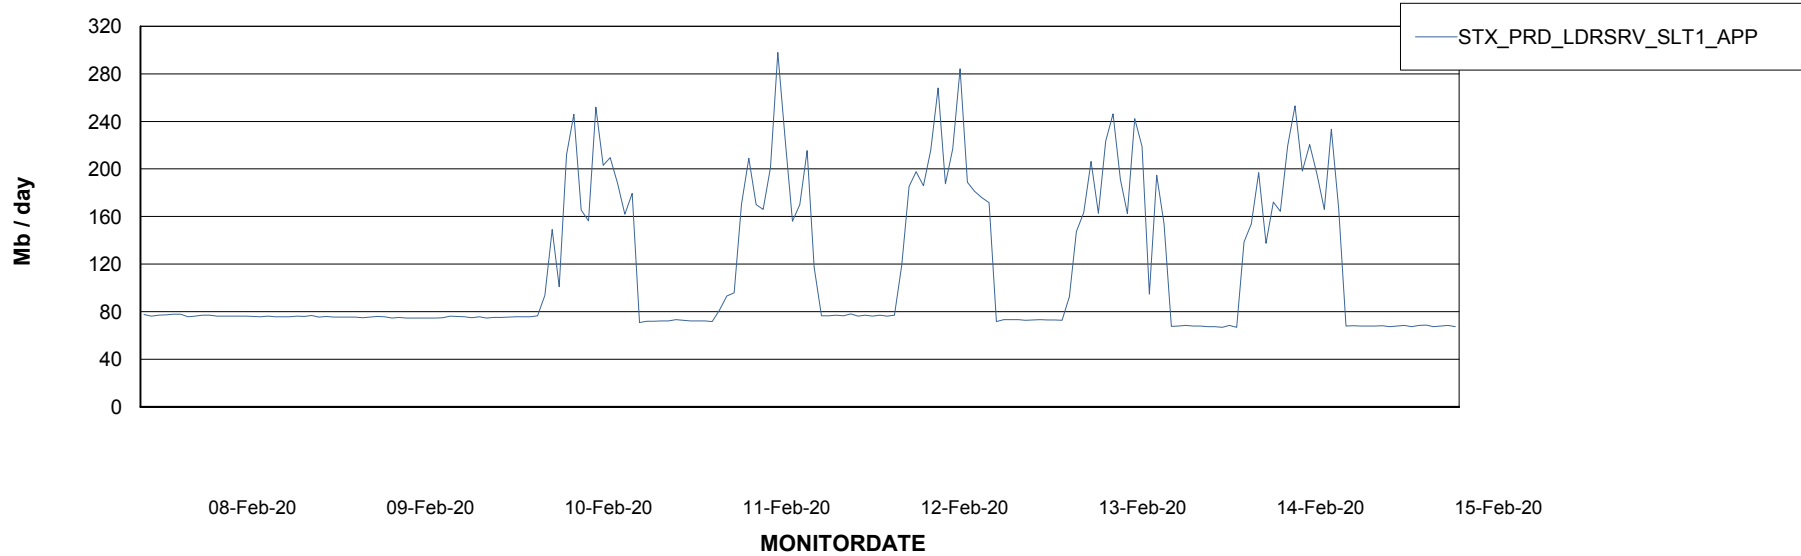

DATABASE SIZE STXDB_Production

Database growth over last month

Database Tablespace STXDB_Production

Date	Tablespace Name	Filesize (Gb)	Usedsize (Gb)	Percentage free
15-Feb-20	ABSDATA	8	6	25
	INDX	1	0	100
14-Feb-20	ABSDATA	8	6	25
	INDX	1	0	100
13-Feb-20	ABSDATA	8	6	25
	INDX	1	0	100
12-Feb-20	ABSDATA	8	6	25
	INDX	1	0	100
11-Feb-20	ABSDATA	8	6	25
	INDX	1	0	100
10-Feb-20	ABSDATA	8	6	25
	INDX	1	0	100
09-Feb-20	ABSDATA	8	6	25
	INDX	1	0	100

Weekly SLA Customer Report

Customer STX_Production
Database ID 71

ABSSolute Application Server Services

Avg memory used per ABS Server Service

Avg users per day per ABS server

Weekly SLA Customer Report

Customer STX_Production
Database ID 71