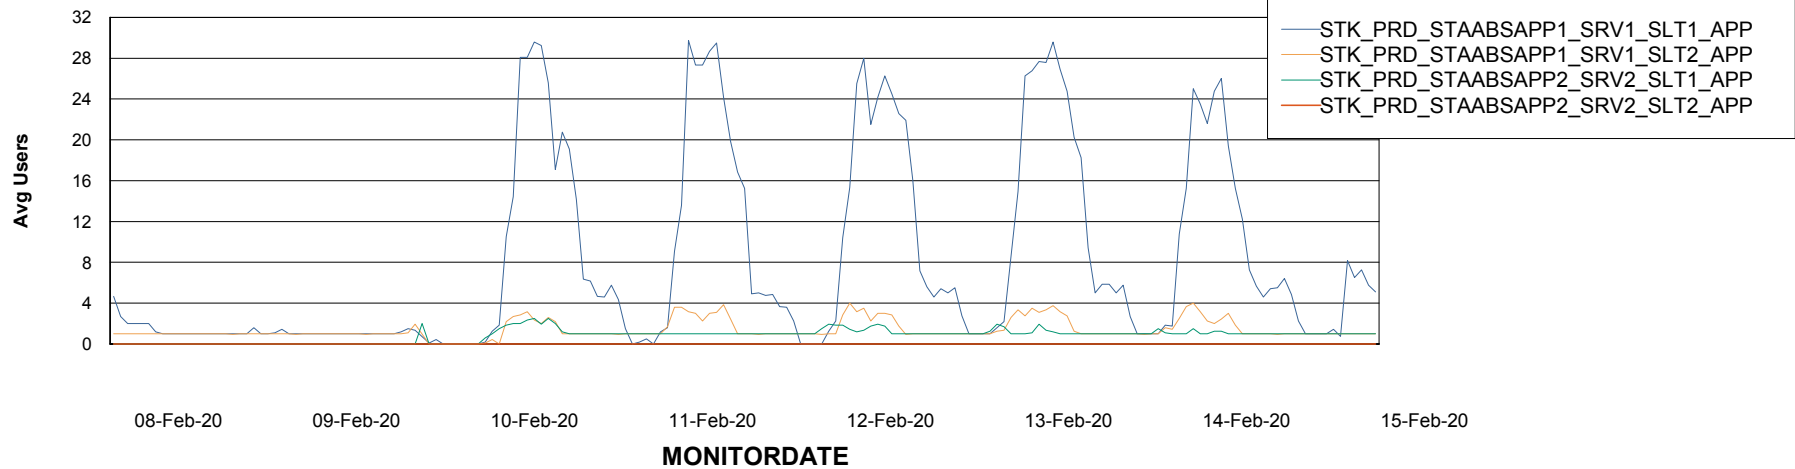

Database Tablespace STKDB_ABS1 Production Database

Date	Tablespace Name	Filesize (Gb)	Usedsize (Gb)	Percentage free
15-Feb-20	ABSDATA	177	110	38
	INDX	182	148	19
14-Feb-20	ABSDATA	177	110	38
	INDX	182	148	19
13-Feb-20	ABSDATA	177	110	38
	INDX	182	148	19
12-Feb-20	ABSDATA	177	110	38
	INDX	182	148	19
11-Feb-20	ABSDATA	177	110	38
	INDX	182	148	19
10-Feb-20	ABSDATA	177	110	38
	INDX	182	147	19
09-Feb-20	ABSDATA	177	110	38
	INDX	182	147	19

Weekly SLA Customer Report

Customer STK_Production
Database ID 82

ABSSolute Application Server Services

Avg memory used per ABS Server Service

Avg users per day per ABS server

Weekly SLA Customer Report

Customer STK_Production
 Database ID 82