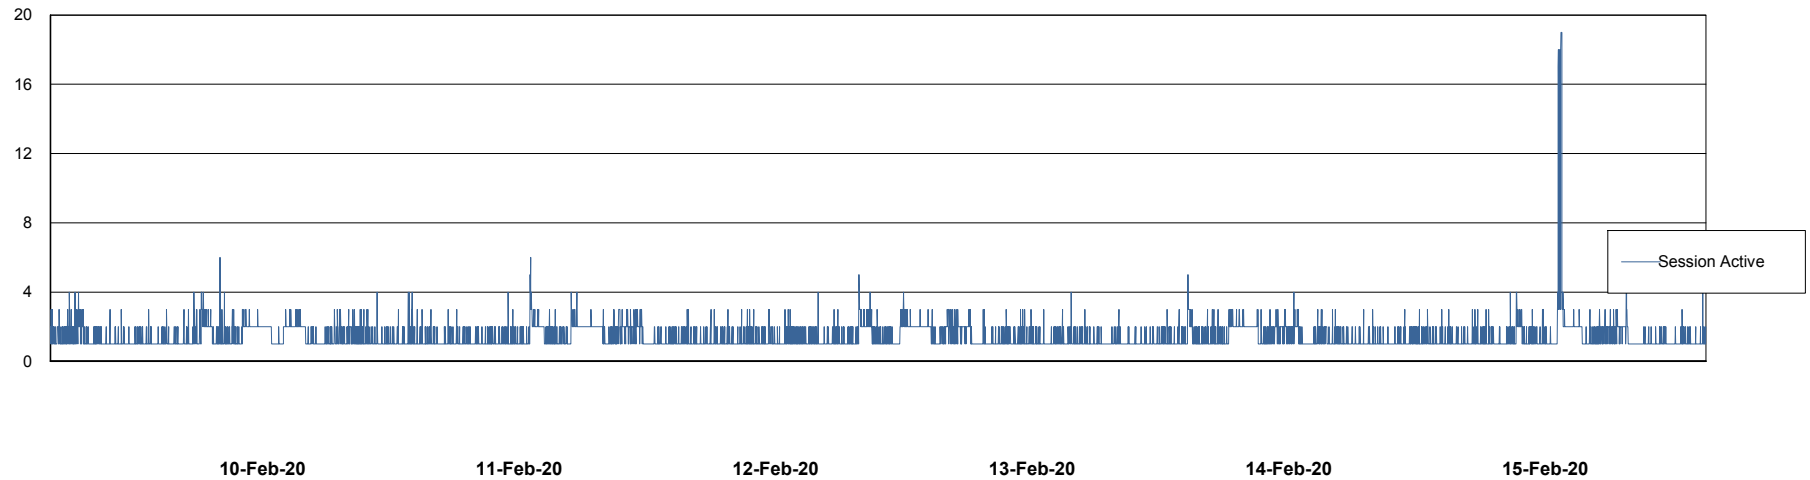

Weekly SLA Customer Report

Customer STK_Production
 Database ID 82

Harddisk Usage STK_STAABSDB2 Standby DB Server

	Free disk space on c: (%)	Total disk space on c: (Gb)	Free disk space on d: (%)	Total disk space on d: (Gb)	Free disk space on e: (%)	Total disk space on e: (Gb)	Total disk space on f: (Gb)
15-Feb-20	70	99	41	350	26	1,000	0
14-Feb-20	70	99	41	350	26	1,000	0
13-Feb-20	70	99	41	350	26	1,000	0
12-Feb-20	70	99	41	350	26	1,000	0
11-Feb-20	70	99	41	350	26	1,000	0
10-Feb-20	69	99	41	350	26	1,000	0
09-Feb-20	71	99	42	350	26	1,000	0

Weekly SLA Customer Report

Customer STK_Production
Database ID 82

Database Performance STKDB_ABS1 Production Database

DB Processes Max 500
DB Sessions Max 776

Weekly SLA Customer Report

Customer STK_Production
Database ID 82