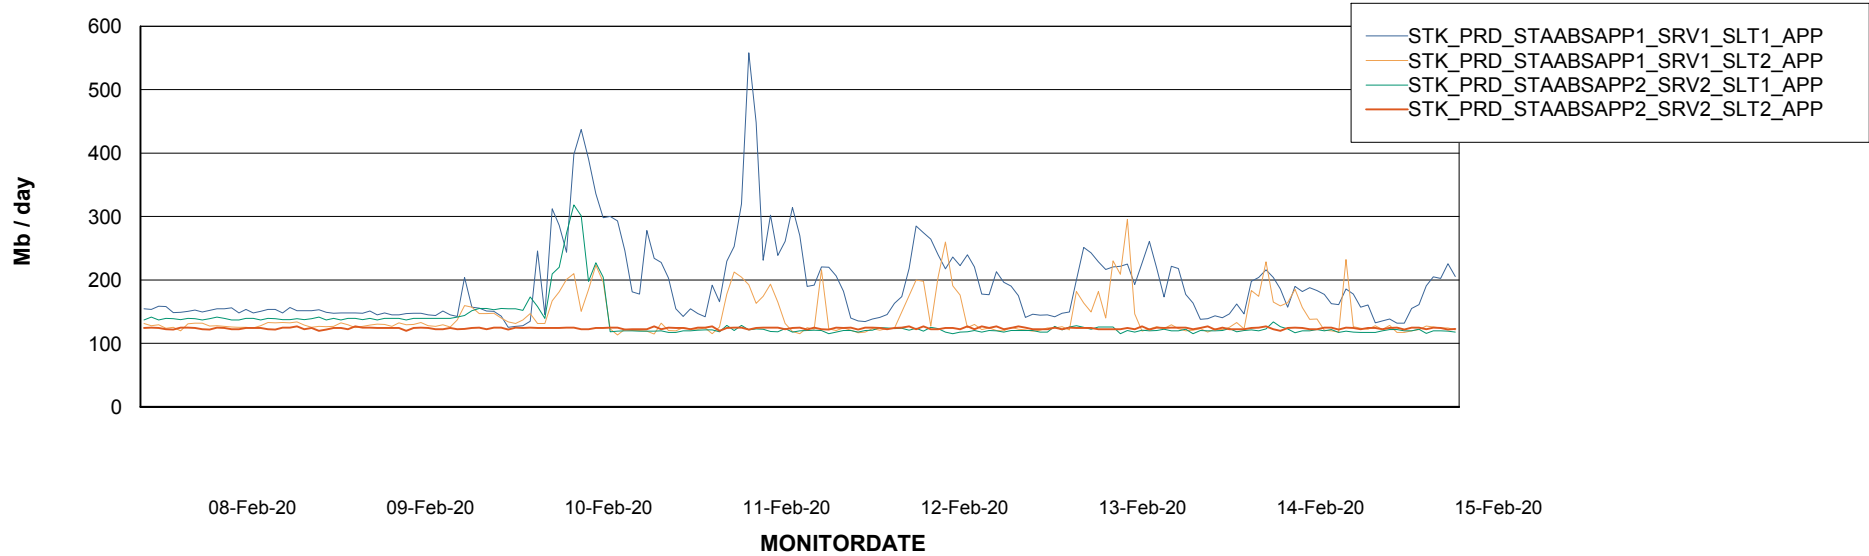

Database Tablespace STKDB_ABS1 Production Database

Date	Tablespace Name	Filesize (Gb)	Usedsize (Gb)	Percentage free
15-Feb-20	ABSDATA	177	110	38
	INDX	182	148	19
14-Feb-20	ABSDATA	177	110	38
	INDX	182	148	19
13-Feb-20	ABSDATA	177	110	38
	INDX	182	148	19
12-Feb-20	ABSDATA	177	110	38
	INDX	182	148	19
11-Feb-20	ABSDATA	177	110	38
	INDX	182	148	19
10-Feb-20	ABSDATA	177	110	38
	INDX	182	147	19
09-Feb-20	ABSDATA	177	110	38
	INDX	182	147	19

Weekly SLA Customer Report

Customer STK_Production
Database ID 82

ABSSolute Application Server Services

Avg memory used per ABS Server Service

Avg users per day per ABS server

Weekly SLA Customer Report

Customer STK_Production
 Database ID 82