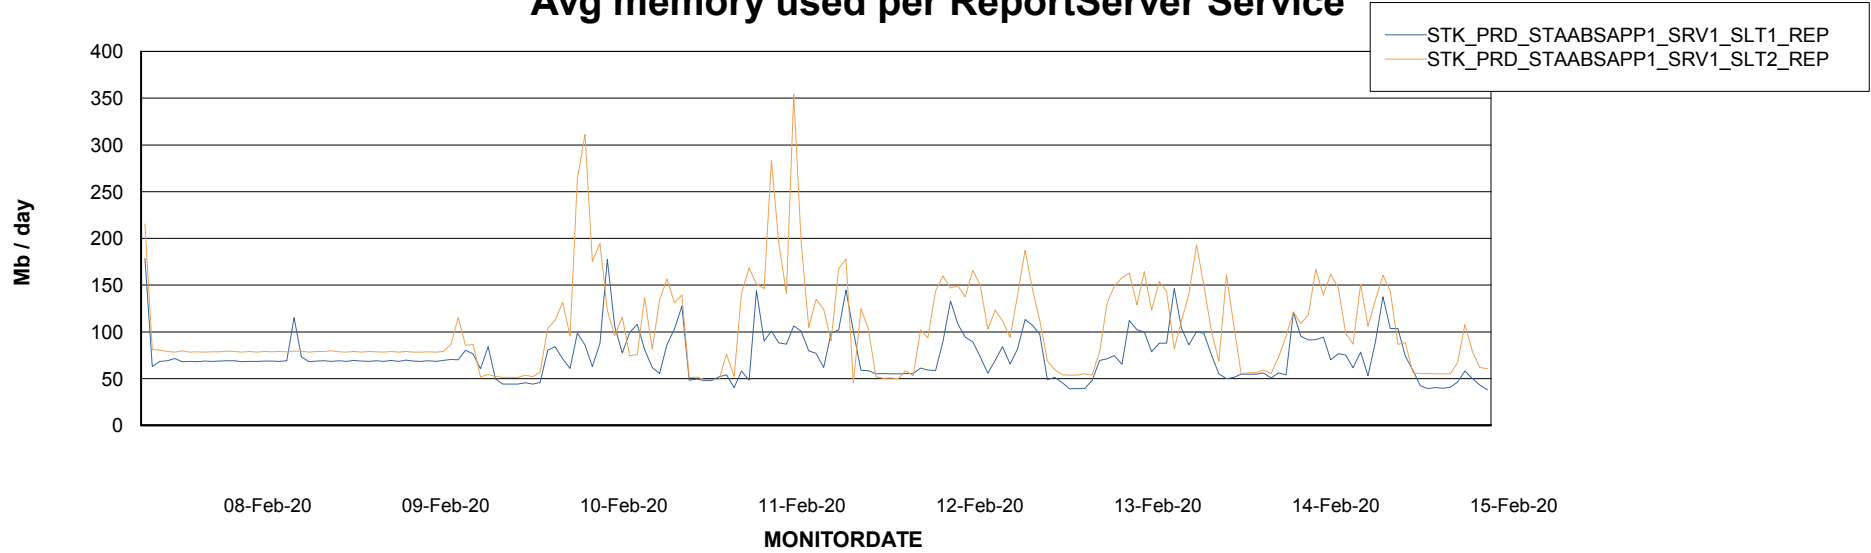

ABSSolute Application ReportServer Services

Avg memory used per ReportServer Service