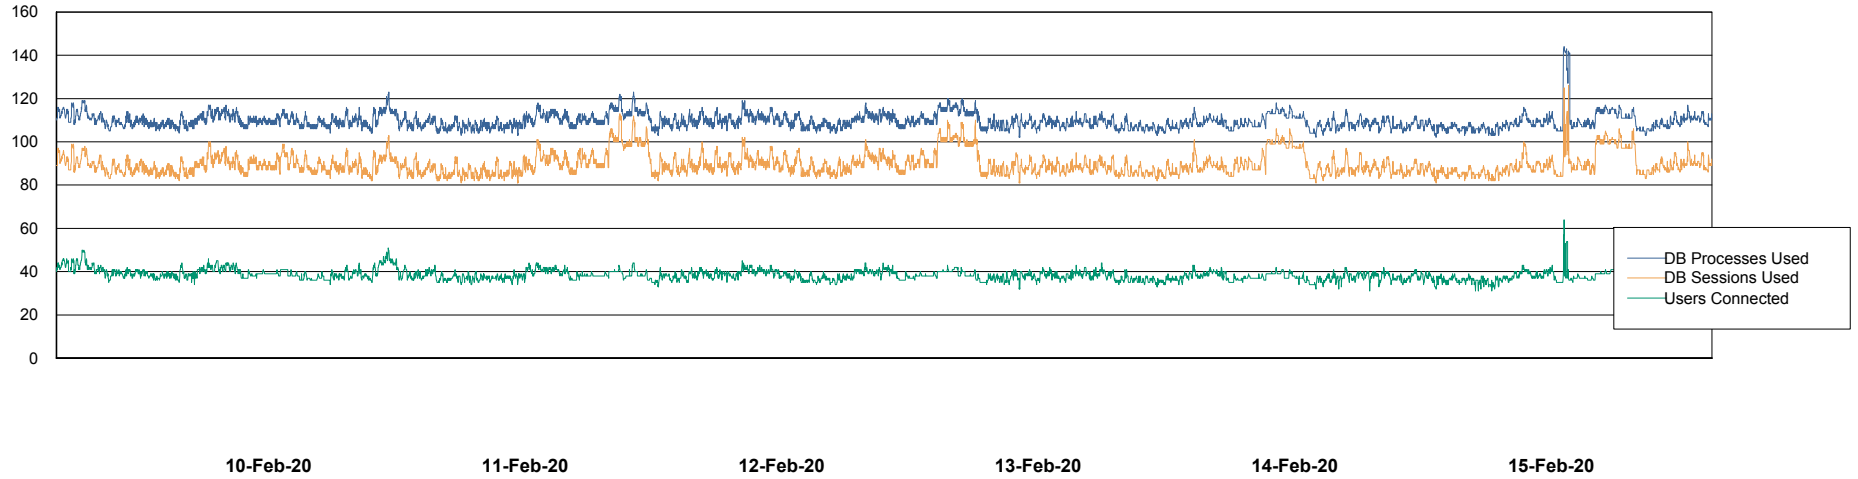

Database Performance STKDB_ABS1 Production Database

DB Processes Max 500
DB Sessions Max 776