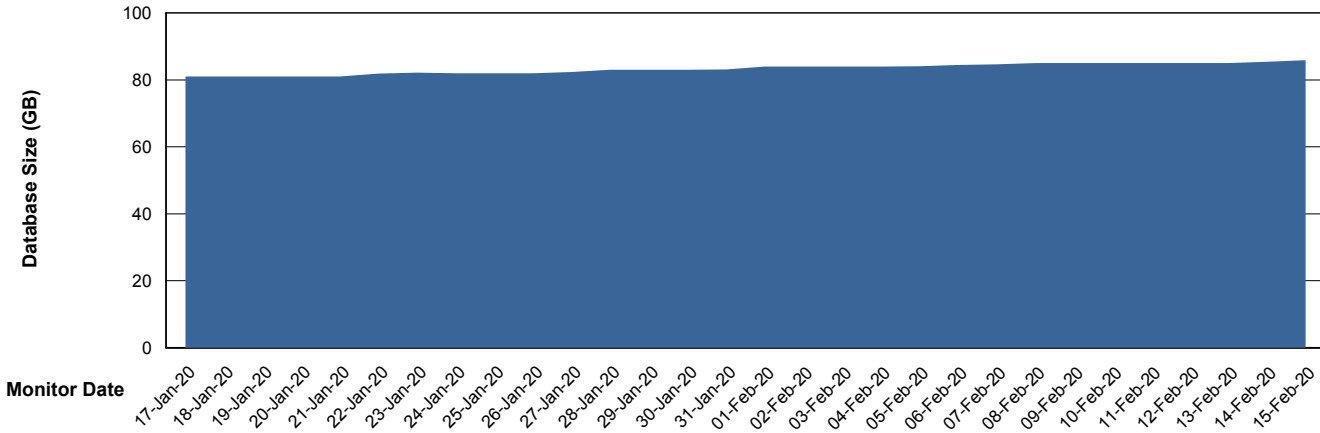

DATABASE SIZE SNGDB_Production

Database growth over last month

Database Tablespace SNGDB_Production

Date	Tablespace Name	Filesize (Gb)	Usedsize (Gb)	Percentage free
15-Feb-20	ABSDATA	120	22	82
	INDX	120	52	57
14-Feb-20	ABSDATA	120	22	82
	INDX	120	52	57
13-Feb-20	ABSDATA	120	22	82
	INDX	120	52	57
12-Feb-20	ABSDATA	120	22	82
	INDX	120	52	57
11-Feb-20	ABSDATA	120	22	82
	INDX	120	52	57
10-Feb-20	ABSDATA	120	22	82
	INDX	120	52	57
09-Feb-20	ABSDATA	120	22	82
	INDX	120	52	57