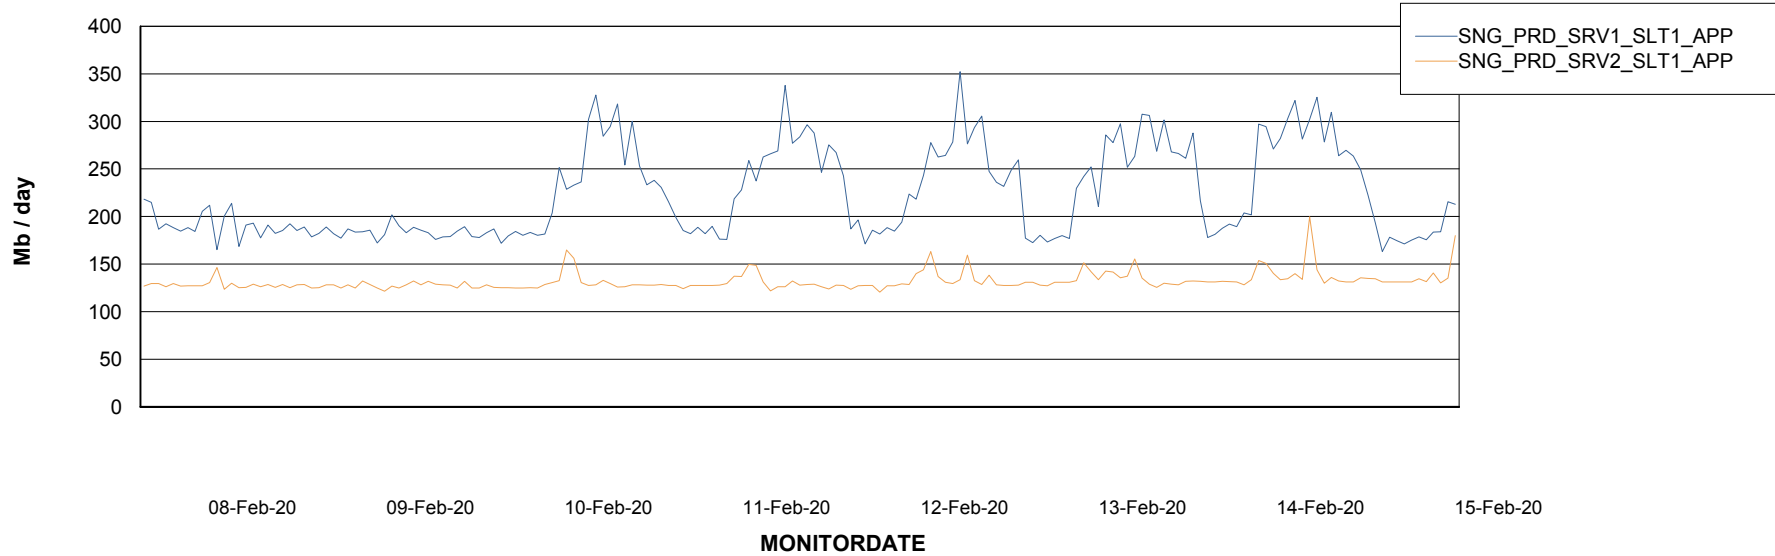

DATABASE SIZE SNGDB_Production

Database growth over last month

Database Tablespace SNGDB_Production

Date	Tablespace Name	Filesize (Gb)	Usedsize (Gb)	Percentage free
15-Feb-20	ABSDATA	120	22	82
	INDX	120	52	57
14-Feb-20	ABSDATA	120	22	82
	INDX	120	52	57
13-Feb-20	ABSDATA	120	22	82
	INDX	120	52	57
12-Feb-20	ABSDATA	120	22	82
	INDX	120	52	57
11-Feb-20	ABSDATA	120	22	82
	INDX	120	52	57
10-Feb-20	ABSDATA	120	22	82
	INDX	120	52	57
09-Feb-20	ABSDATA	120	22	82
	INDX	120	52	57

Weekly SLA Customer Report

Customer SNG_Production
Database ID 70

ABSSolute Application Server Services

Avg memory used per ABS Server Service

Avg users per day per ABS server

Weekly SLA Customer Report

Customer SNG_Production
Database ID 70