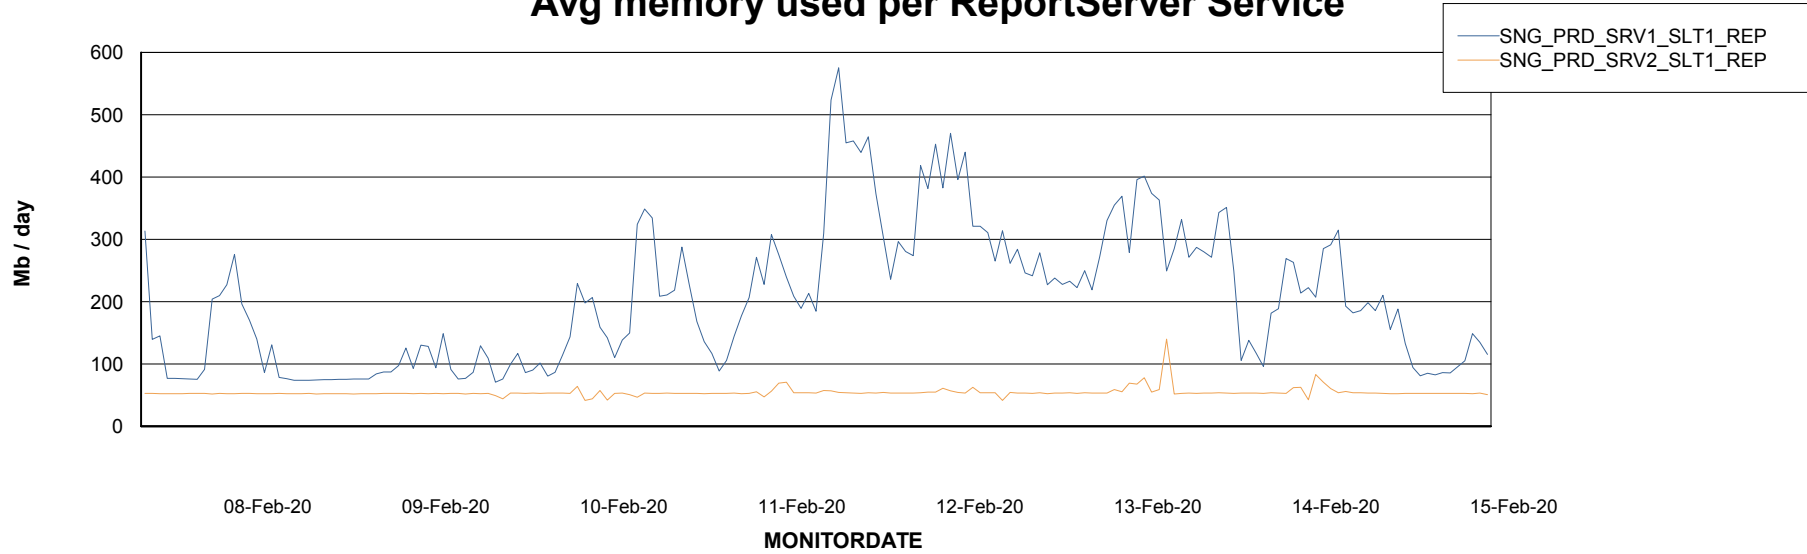

ABSSolute Application ReportServer Services

Avg memory used per ReportServer Service