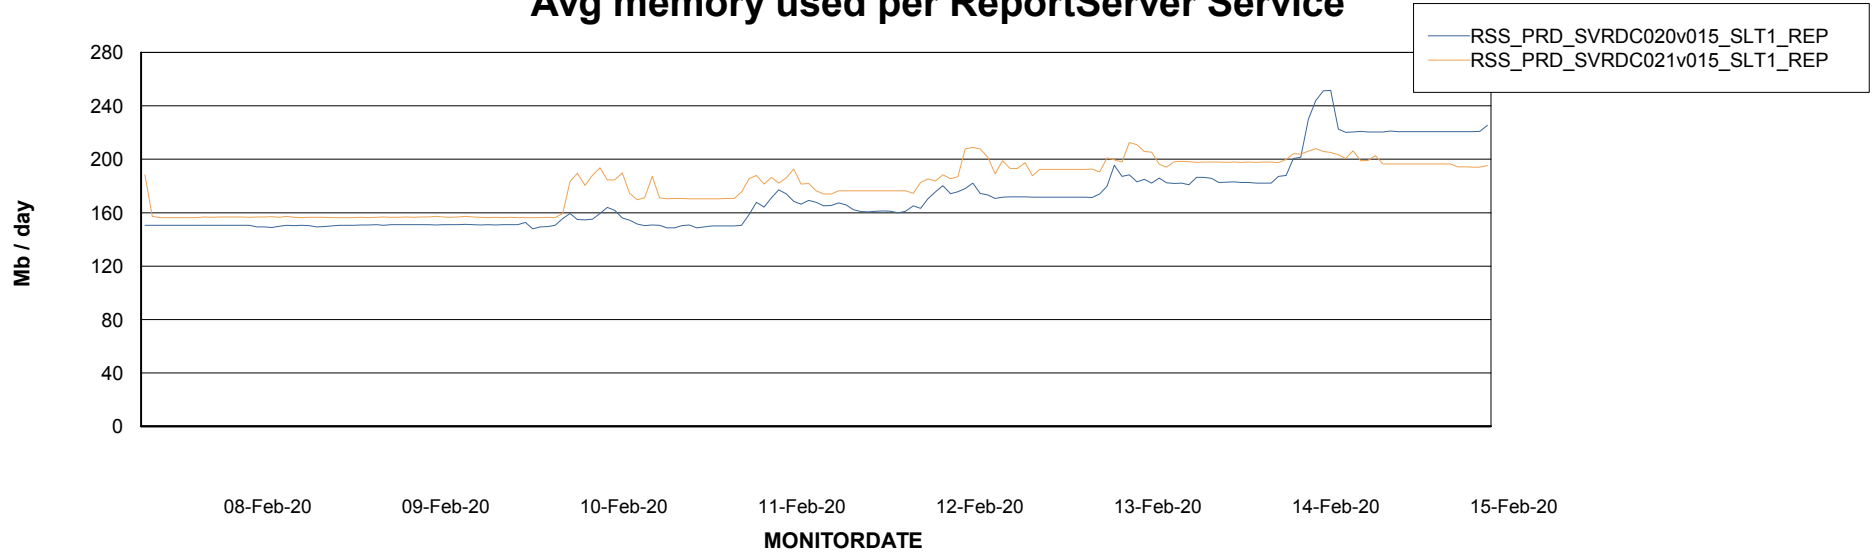

ABSSolute Application ReportServer Services

Avg memory used per ReportServer Service