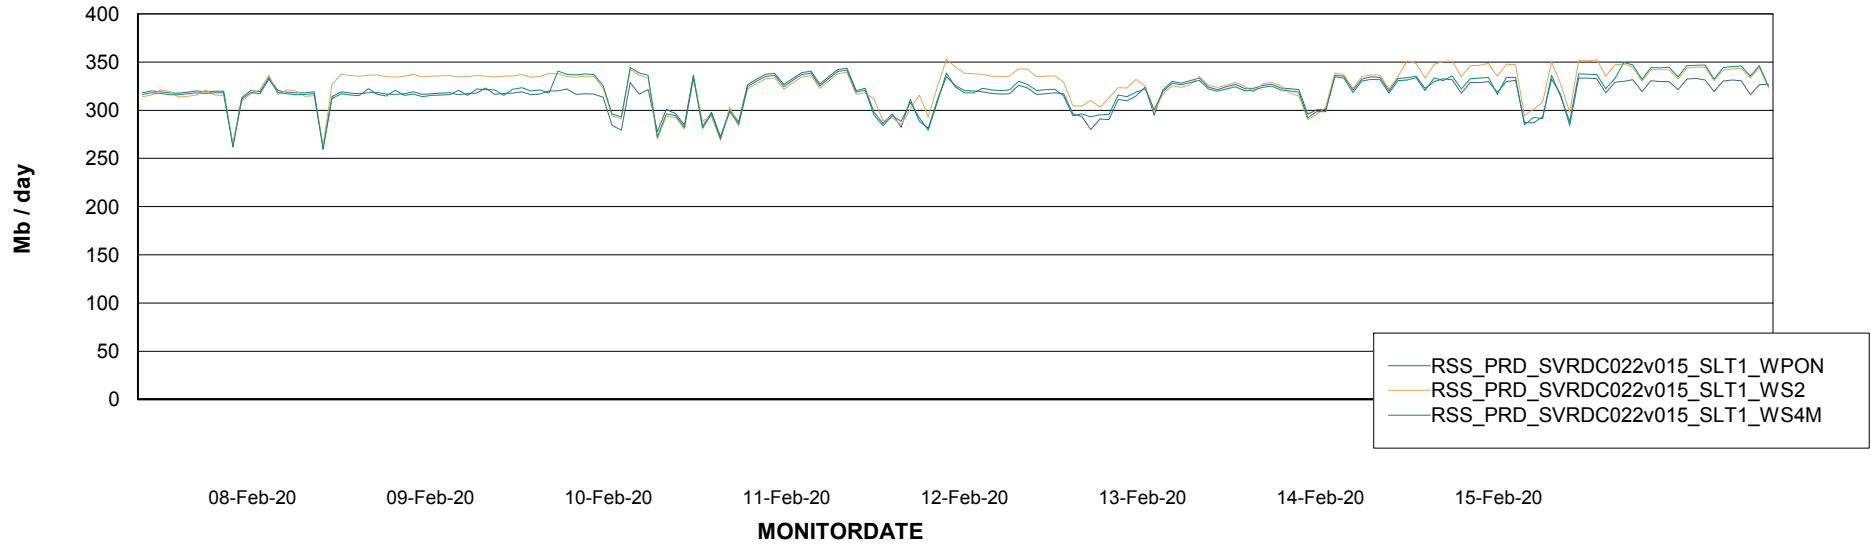

ABSSolute Application ReportServer Services

Avg memory used per ReportServer Service

Weekly SLA Customer Report

Customer RSS Production
Database ID 52

ABSSolute Web Component Services

Avg memory used per ABS Web component