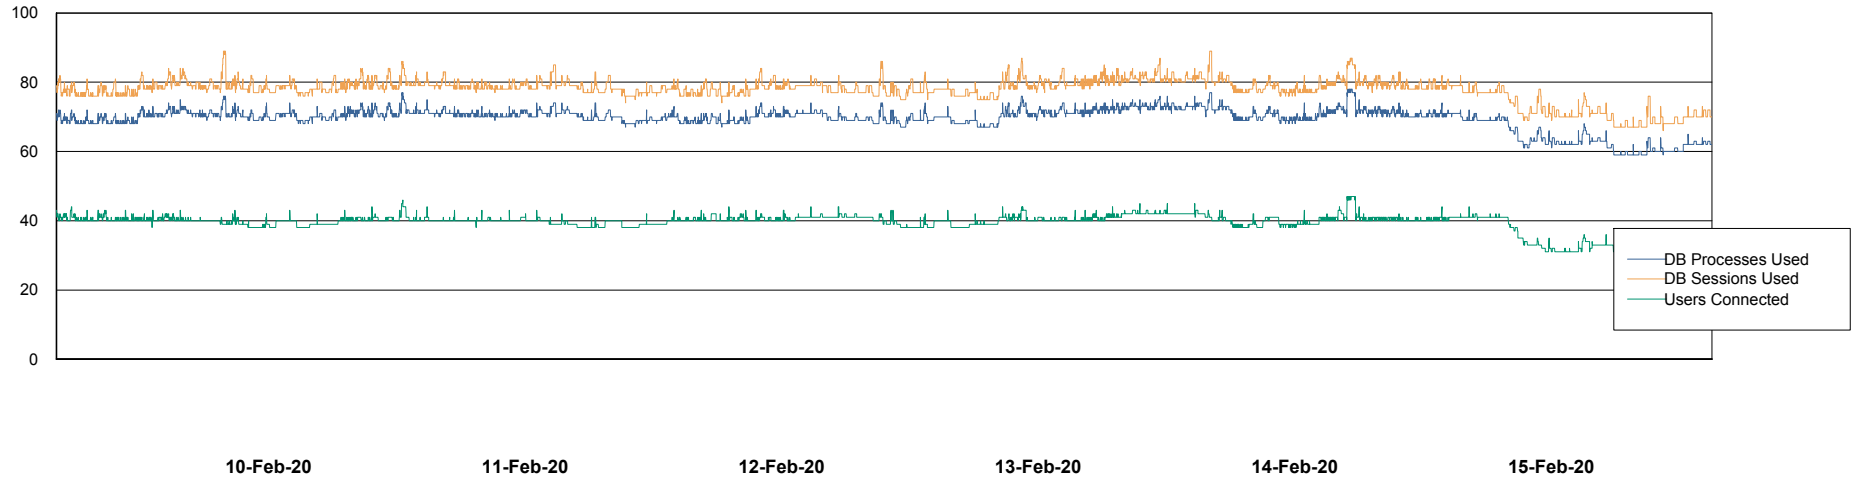

Database Performance RSSDB_Production