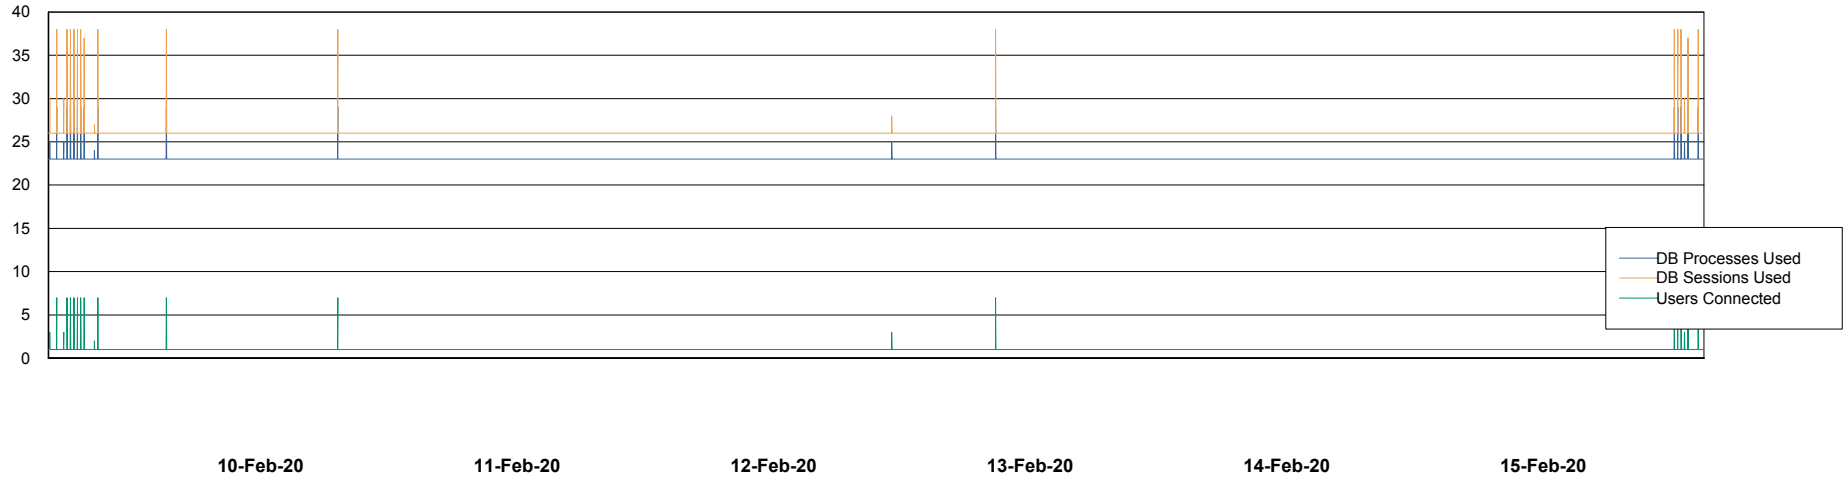

Weekly SLA Customer Report

Customer RSS Production
Database ID 52

Database Performance RSSDB_Production

Weekly SLA Customer Report

Customer RSS Production
Database ID 52

Database Performance RSSDB_Standby

Weekly SLA Customer Report