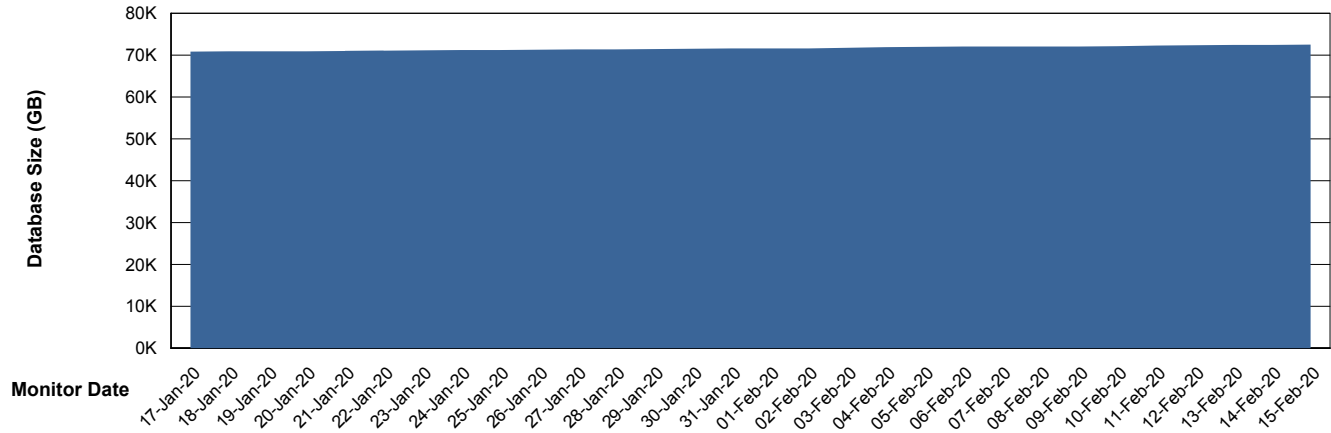

DATABASE SIZE RSSDB_Production

Database growth over last month

Database Tablespace RSSDB_Production

Date	Tablespace Name	Filesize (Gb)	Usedsize (Gb)	Percentage free
15-Feb-20	ABSDATA	35,000	29,715	15
	INDX	47,000	41,437	12
14-Feb-20	ABSDATA	35,000	29,707	15
	INDX	47,000	41,436	12
13-Feb-20	ABSDATA	35,000	29,707	15
	INDX	47,000	41,371	12
12-Feb-20	ABSDATA	35,000	29,707	15
	INDX	47,000	41,337	12
11-Feb-20	ABSDATA	35,000	29,634	15
	INDX	47,000	41,320	12
10-Feb-20	ABSDATA	35,000	29,626	15
	INDX	47,000	41,310	12
09-Feb-20	ABSDATA	35,000	29,618	15
	INDX	47,000	41,109	13