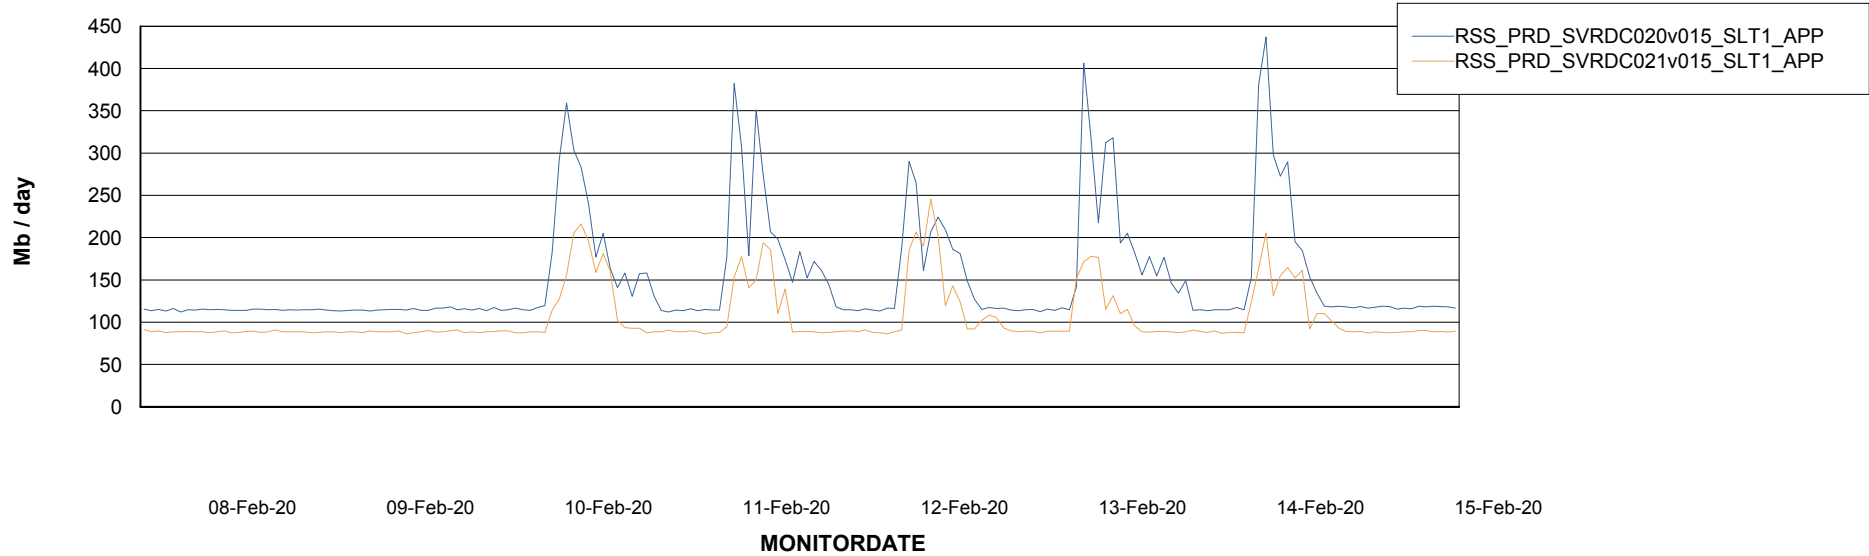

Weekly SLA Customer Report

Customer RSS Production
Database ID 52

Database Performance RSSDB_Production

Weekly SLA Customer Report

Customer RSS Production
Database ID 52

Database Performance RSSDB_Standby

Weekly SLA Customer Report

Customer RSS Production
 Database ID 52

DATABASE SIZE RSSDB_Production

Database growth over last month

Database Tablespace RSSDB_Production

Date	Tablespace Name	Filesize (Gb)	Usedsize (Gb)	Percentage free
15-Feb-20	ABSDATA	35,000	29,715	15
	INDX	47,000	41,437	12
14-Feb-20	ABSDATA	35,000	29,707	15
	INDX	47,000	41,436	12
13-Feb-20	ABSDATA	35,000	29,707	15
	INDX	47,000	41,371	12
12-Feb-20	ABSDATA	35,000	29,707	15
	INDX	47,000	41,337	12
11-Feb-20	ABSDATA	35,000	29,634	15
	INDX	47,000	41,320	12
10-Feb-20	ABSDATA	35,000	29,626	15
	INDX	47,000	41,310	12
09-Feb-20	ABSDATA	35,000	29,618	15
	INDX	47,000	41,109	13

Weekly SLA Customer Report

Customer RSS Production
Database ID 52

ABSSolute Application Server Services

Avg memory used per ABS Server Service

Avg users per day per ABS server

Weekly SLA Customer Report

Customer RSS Production
Database ID 52