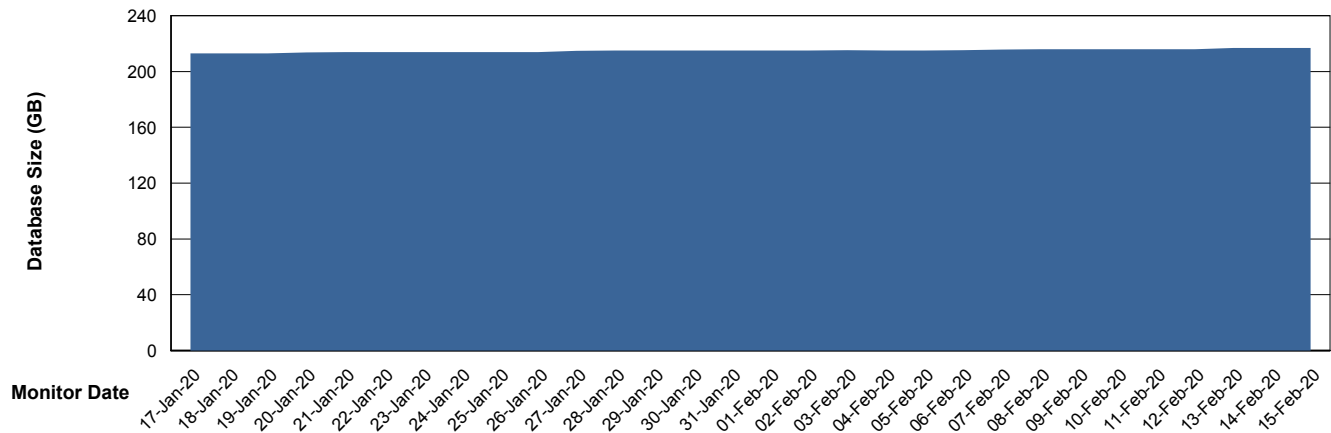

DATABASE SIZE PHSDB_Production

Database growth over last month