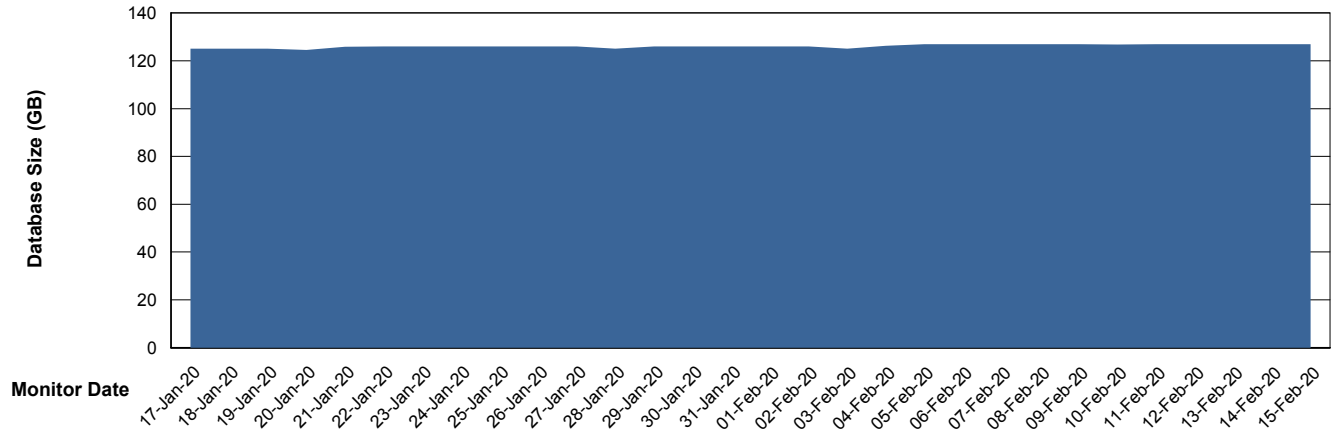

DATABASE SIZE PHS_BI_DB (new 2019)

Database growth over last month