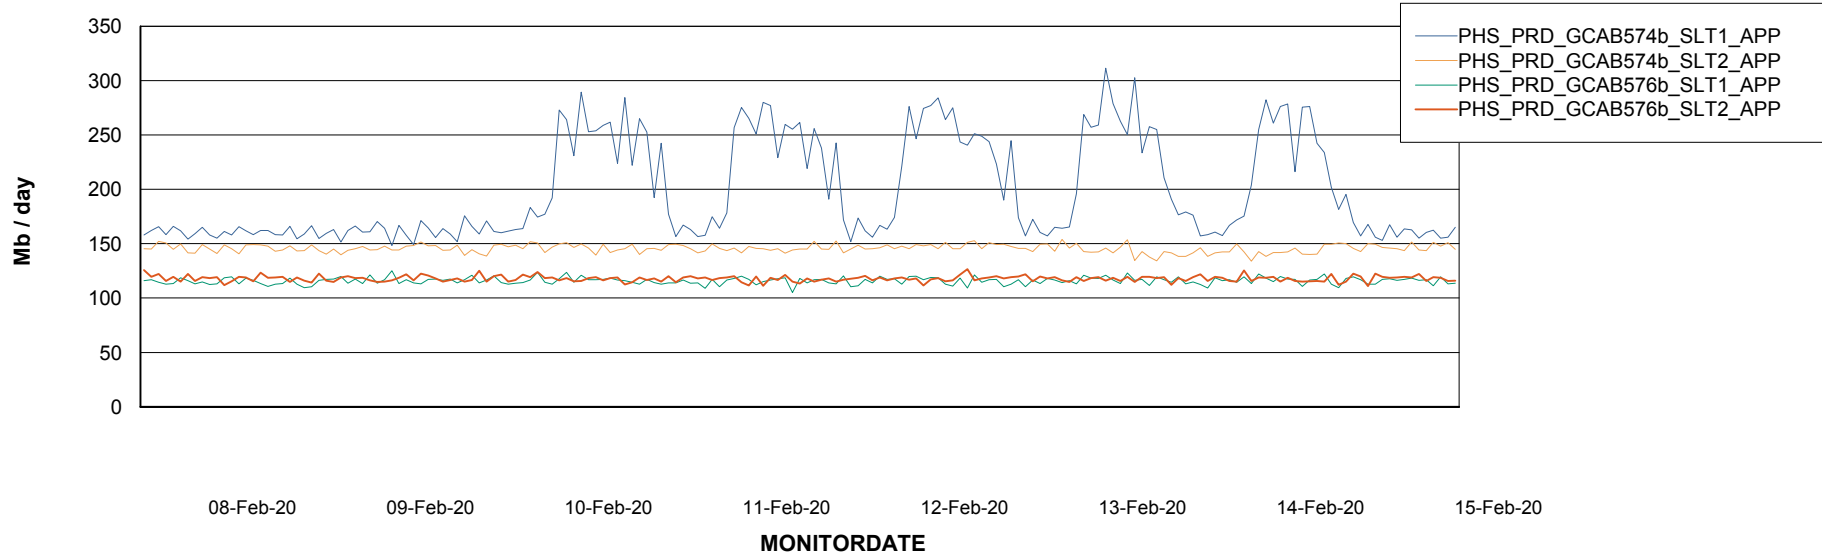

ABSSolute Application Server Services

Avg memory used per ABS Server Service