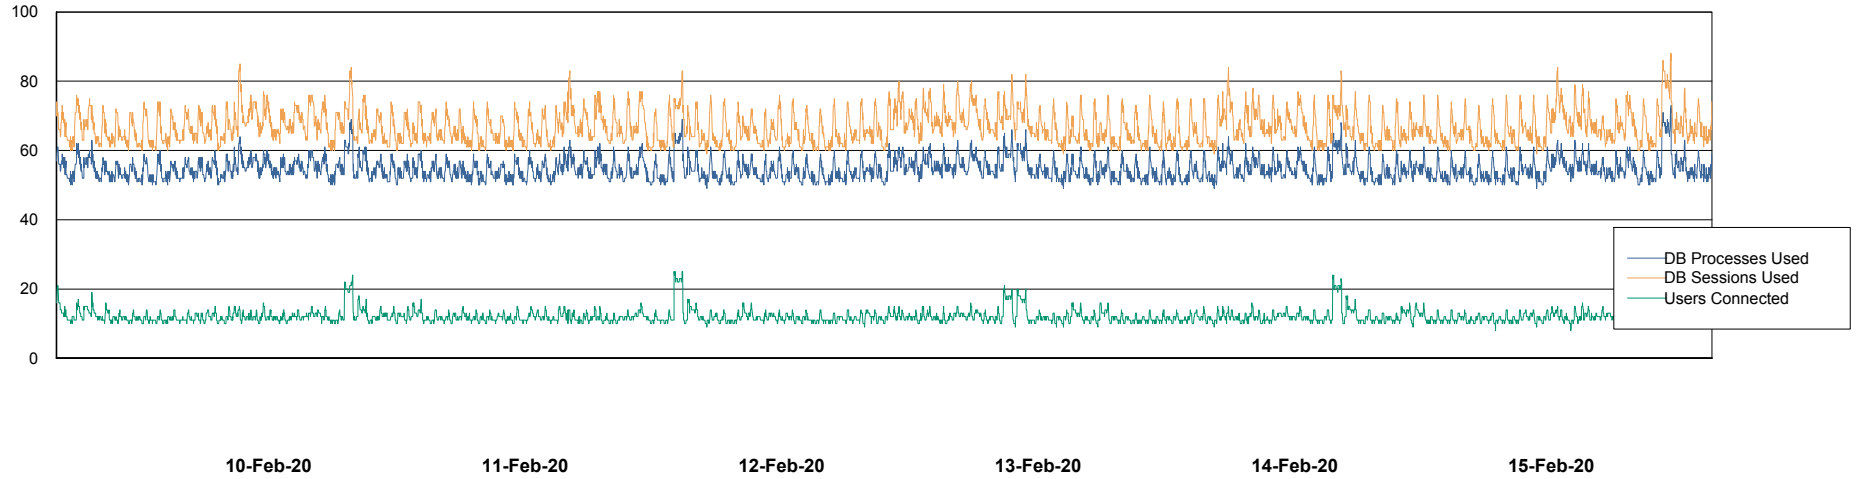

Database Performance PHS_BI_DB (new 2019)

DB Processes Max 500
DB Sessions Max 772