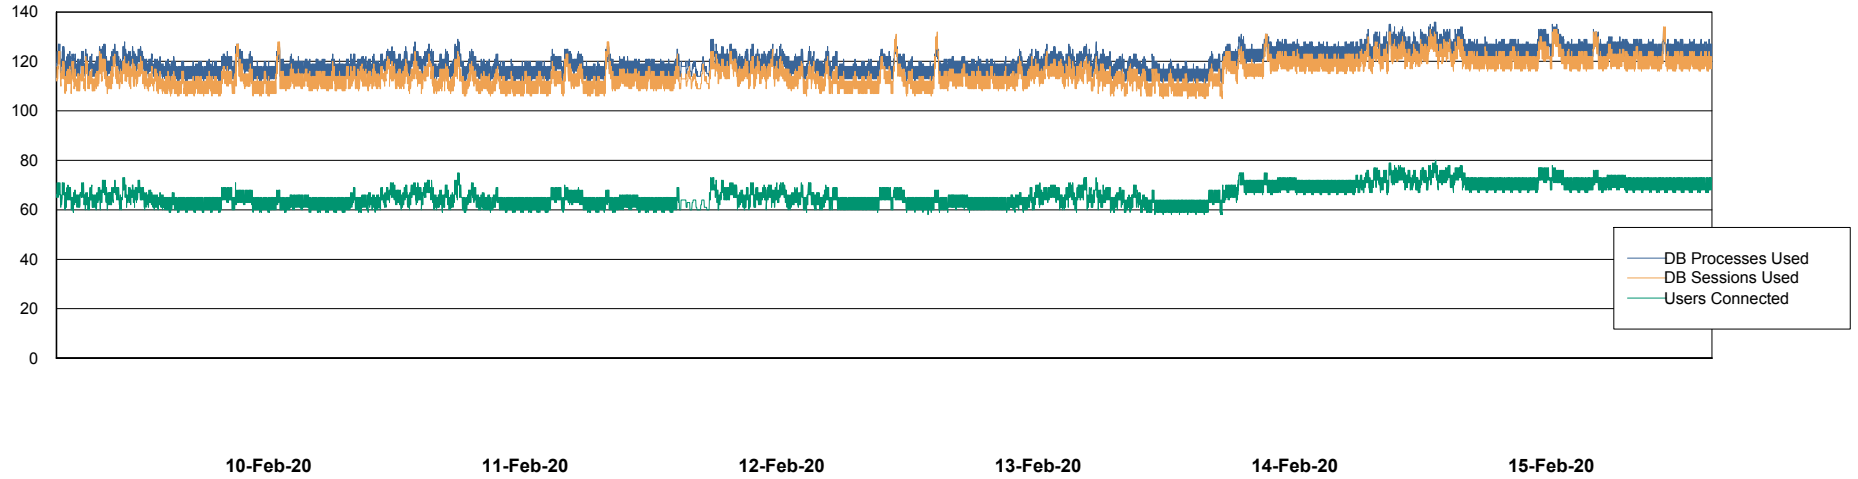

Database Performance PHSDB_Production

DB Processes Max 500
DB Sessions Max 772