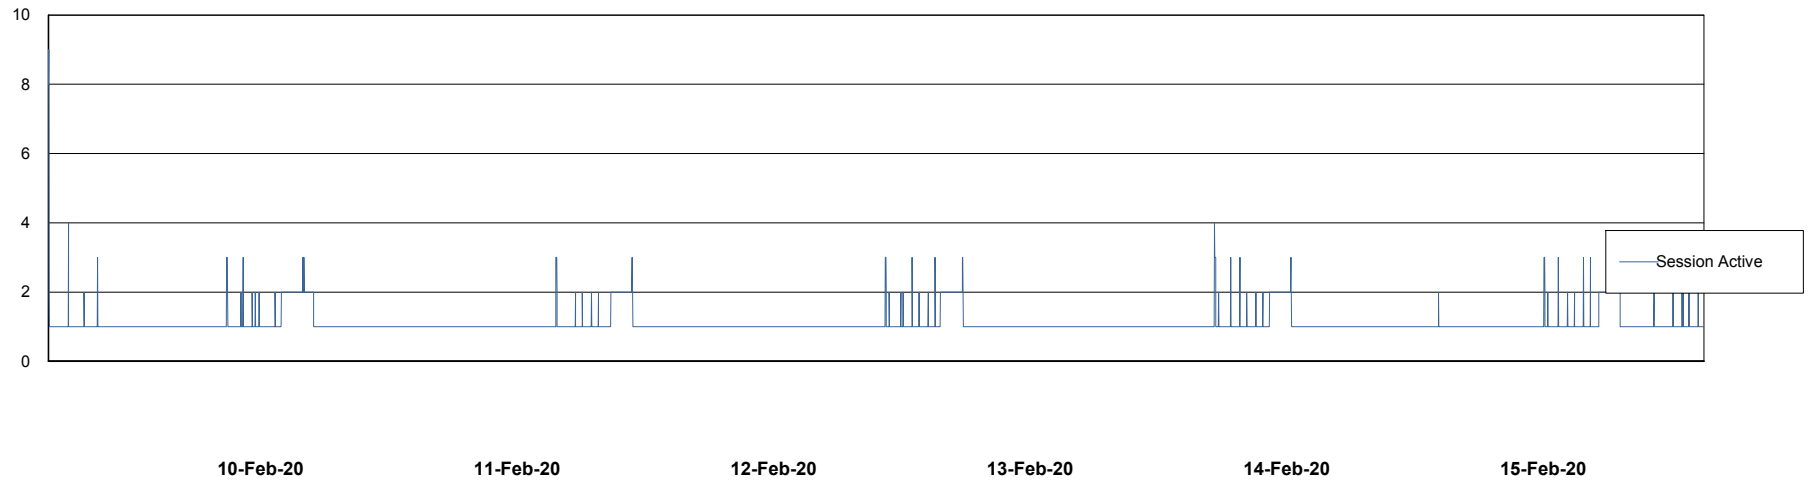

Database Performance PHS_BI_DB (new 2019)

DB Processes Max 500
DB Sessions Max 772