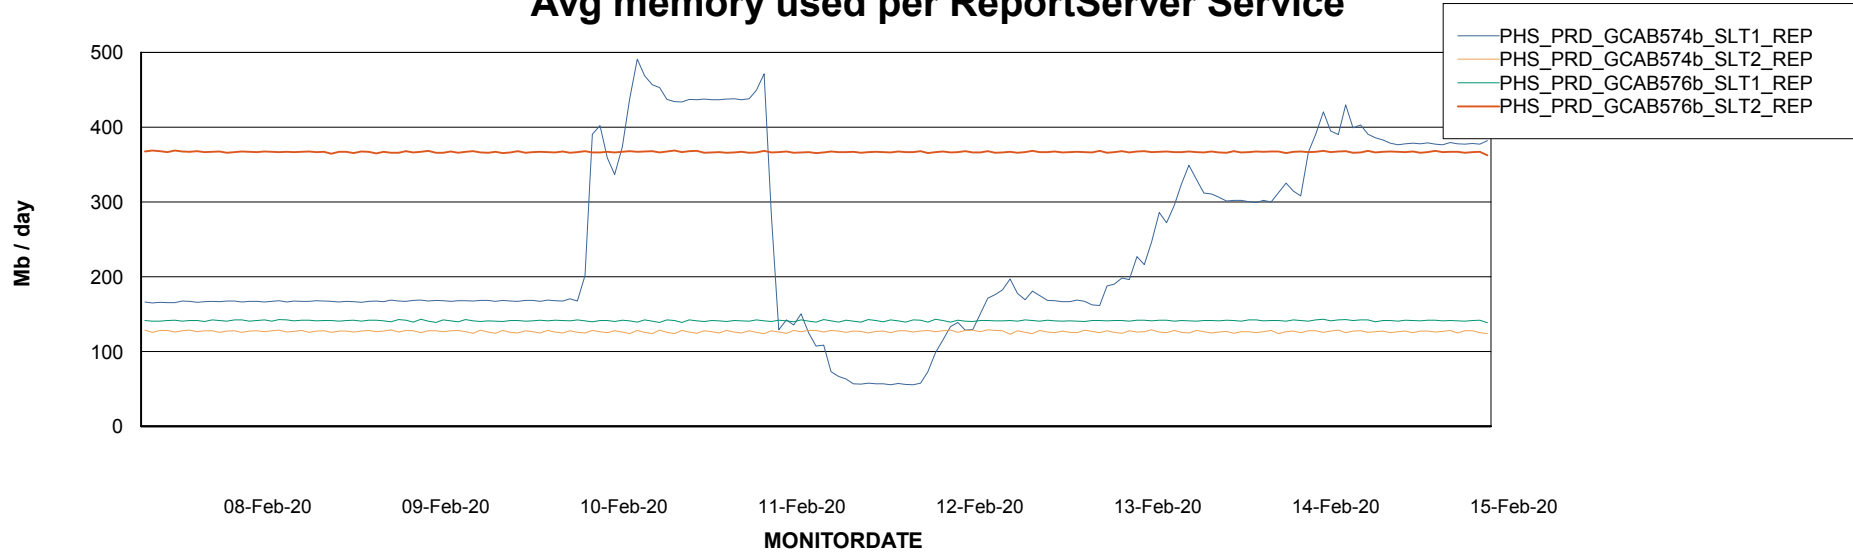

ABSSolute Application ReportServer Services

Avg memory used per ReportServer Service