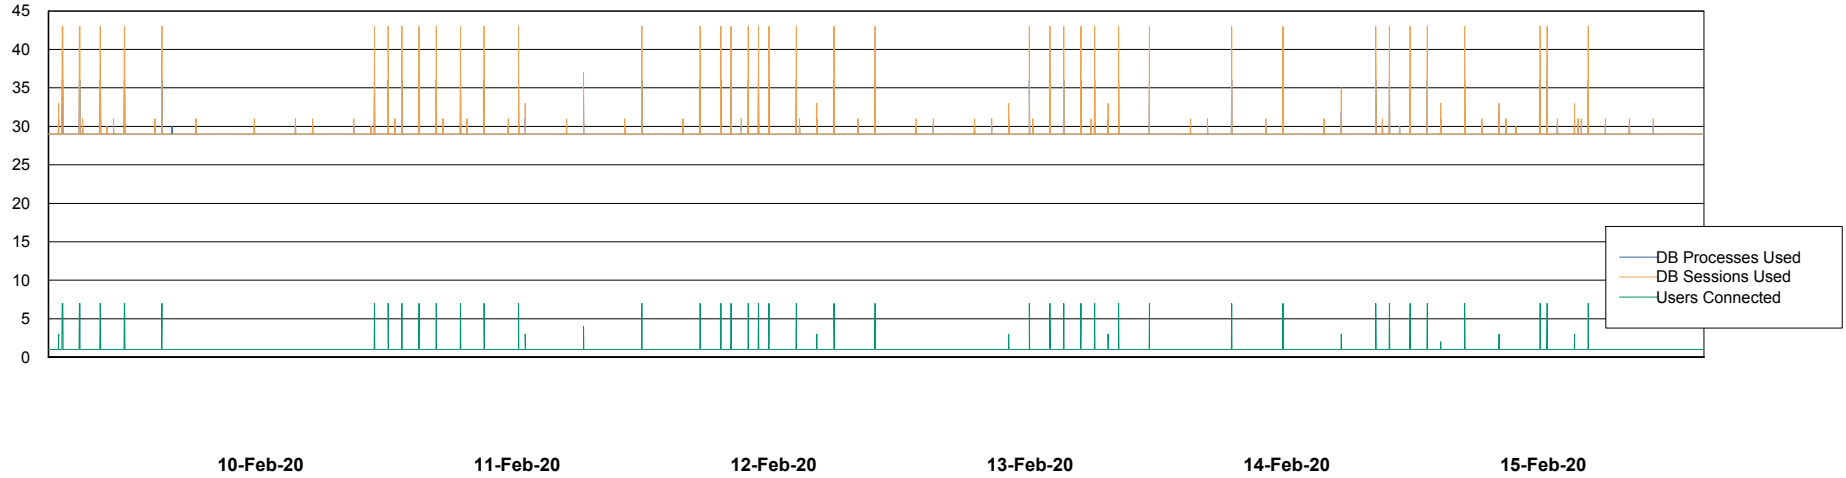

Database Performance PHSDB_Standby

DB Processes Max 500
DB Sessions Max 772