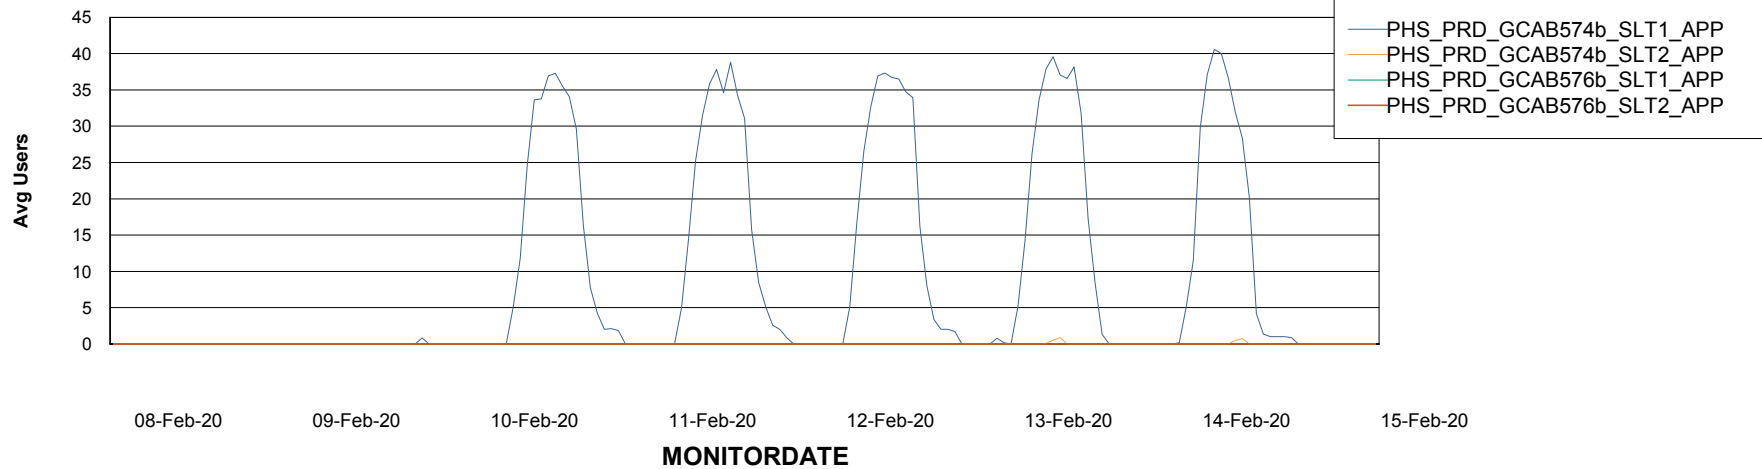

Avg users per day per ABS server