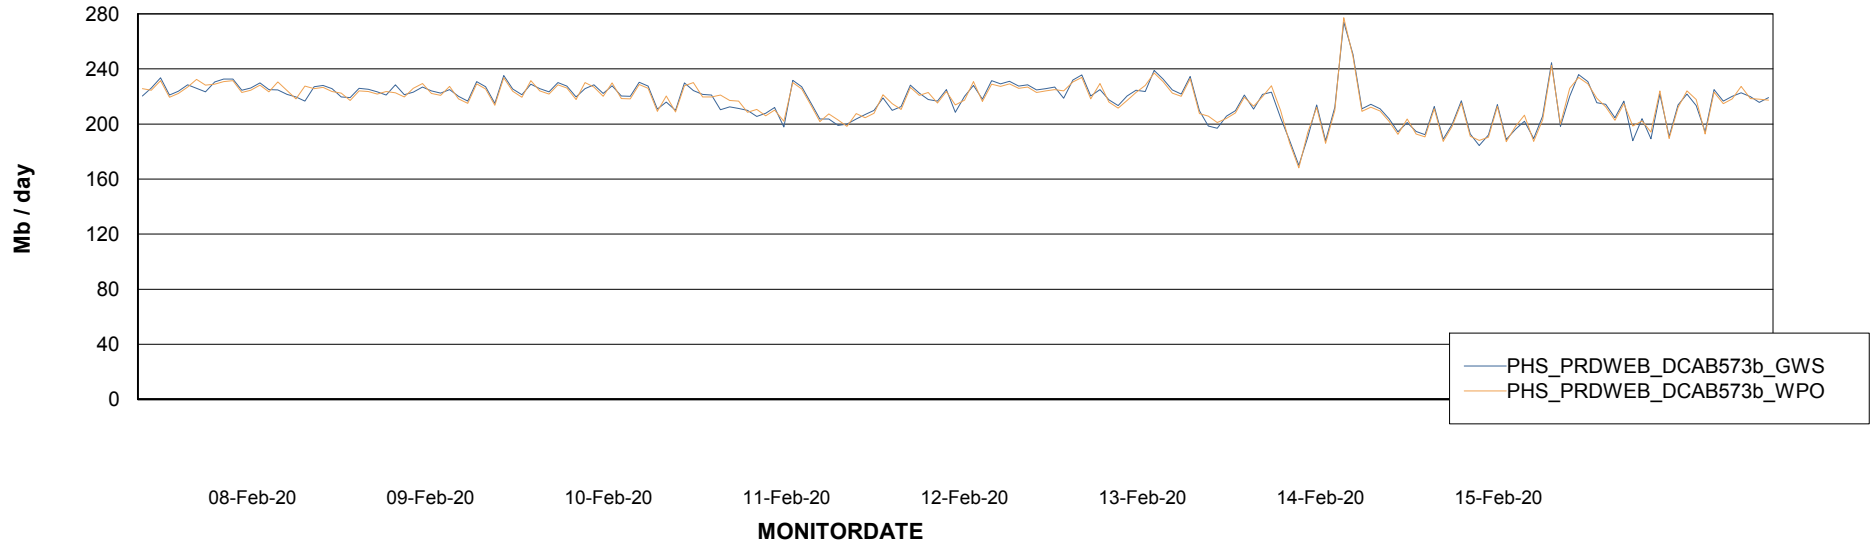

ABSSolute Web Component Services

Avg memory used per ABS Web component