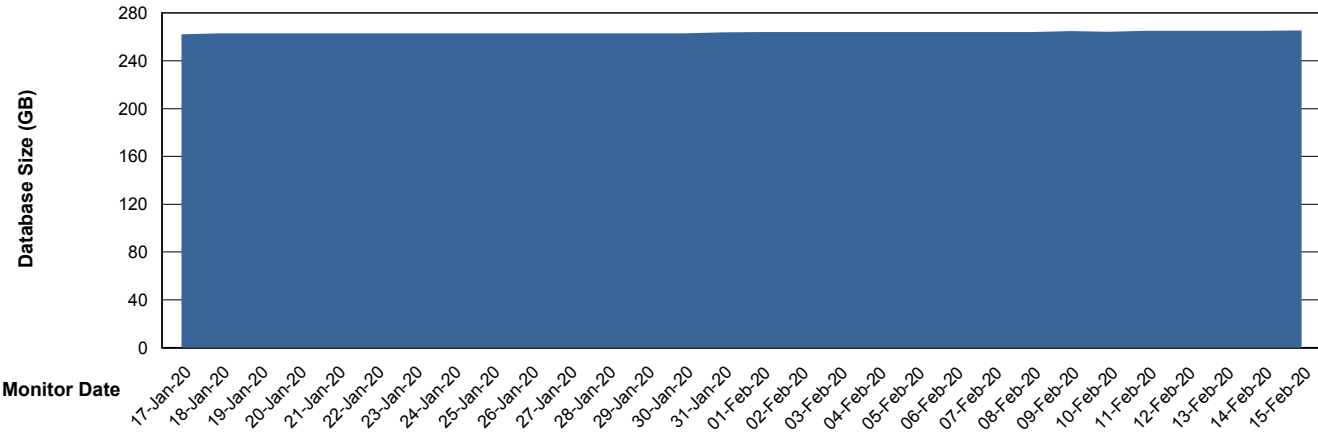

DATABASE SIZE PCODB_Production

Database growth over last month

Database Tablespace PCODB_Production

Date	Tablespace Name	Filesize (Gb)	Usedsize (Gb)	Percentage free
15-Feb-20	ABSDATA	150	95	37
	INDX	200	137	32
14-Feb-20	ABSDATA	150	95	37
	INDX	200	137	32
13-Feb-20	ABSDATA	150	95	37
	INDX	200	137	32
12-Feb-20	ABSDATA	150	95	37
	INDX	200	137	32
11-Feb-20	ABSDATA	150	95	37
	INDX	200	137	32
10-Feb-20	ABSDATA	150	94	37
	INDX	200	137	32
09-Feb-20	ABSDATA	150	94	37
	INDX	200	137	32