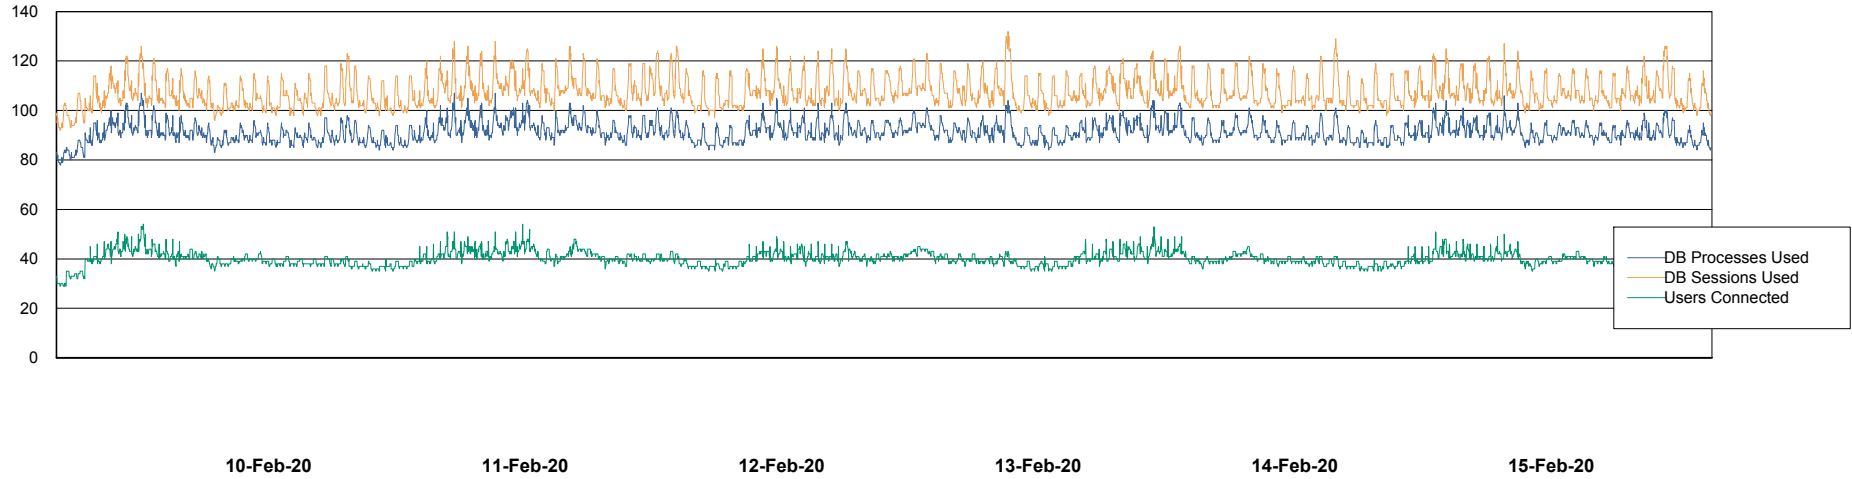

Database Performance PCODB_Production

DB Processes Max 350
DB Sessions Max 560