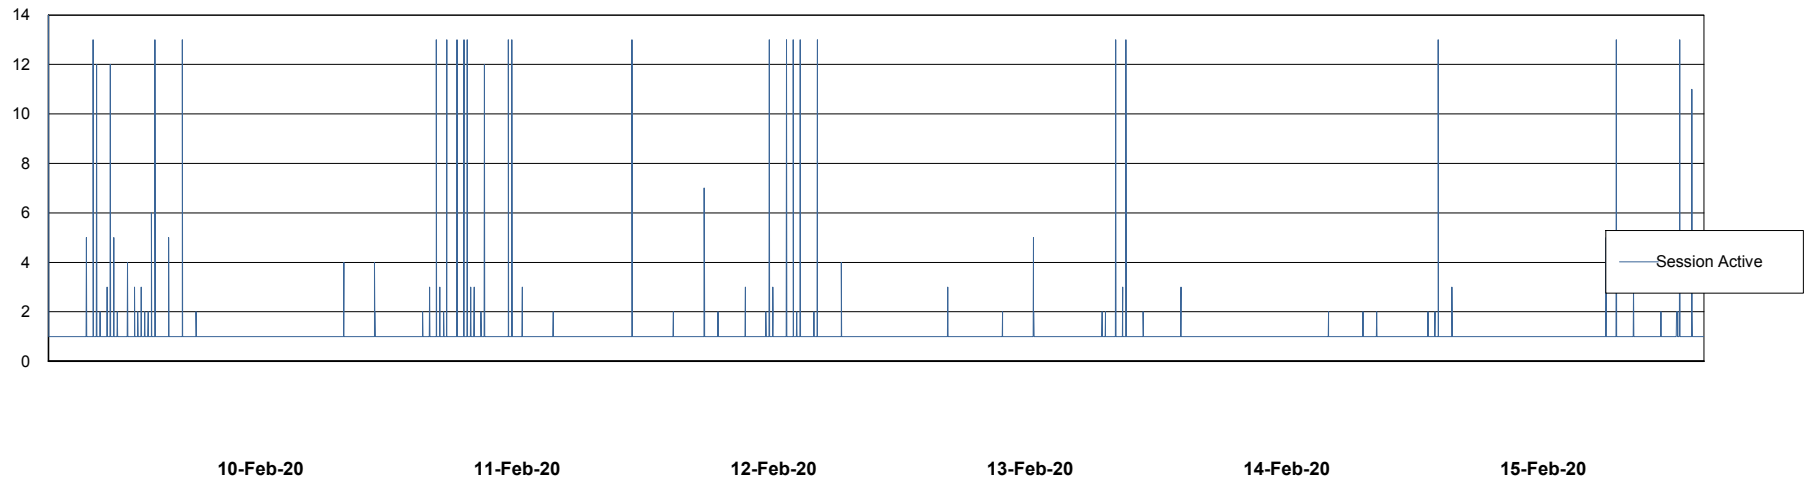

Database Performance PCODB_Standby

DB Processes Max 350
DB Sessions Max 552