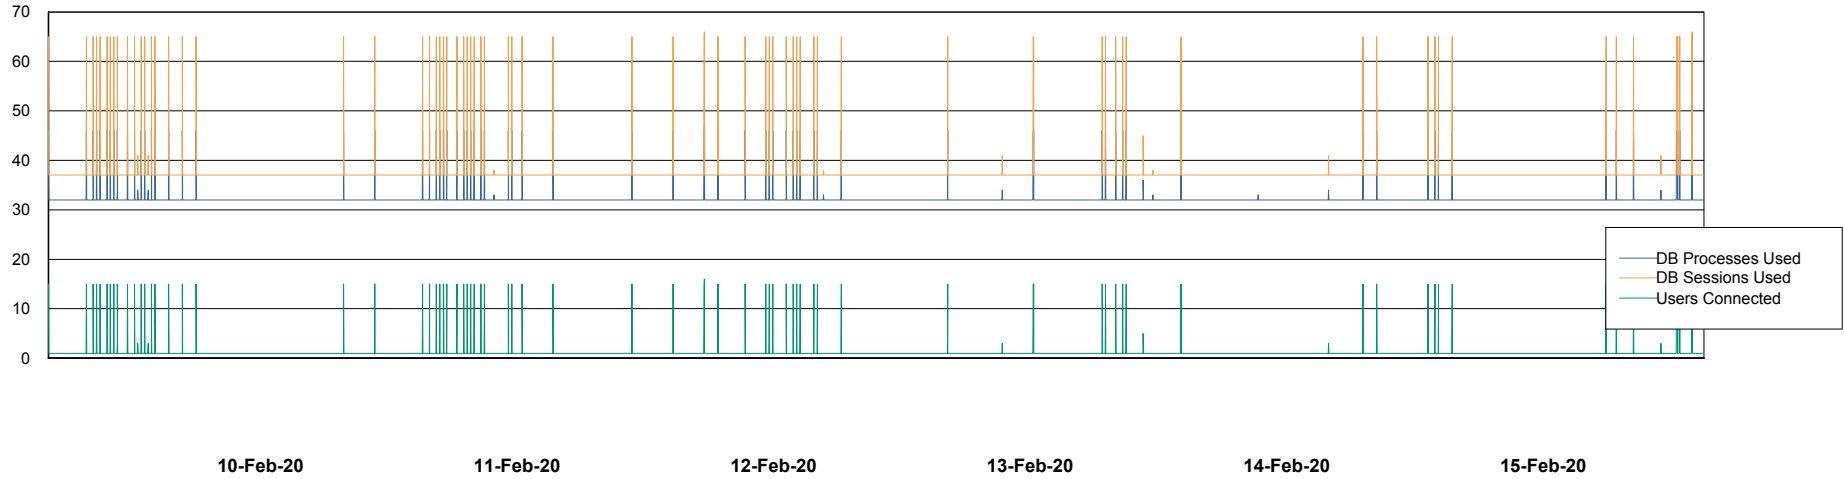

Database Performance PCODB_Standby

DB Processes Max 350
DB Sessions Max 552