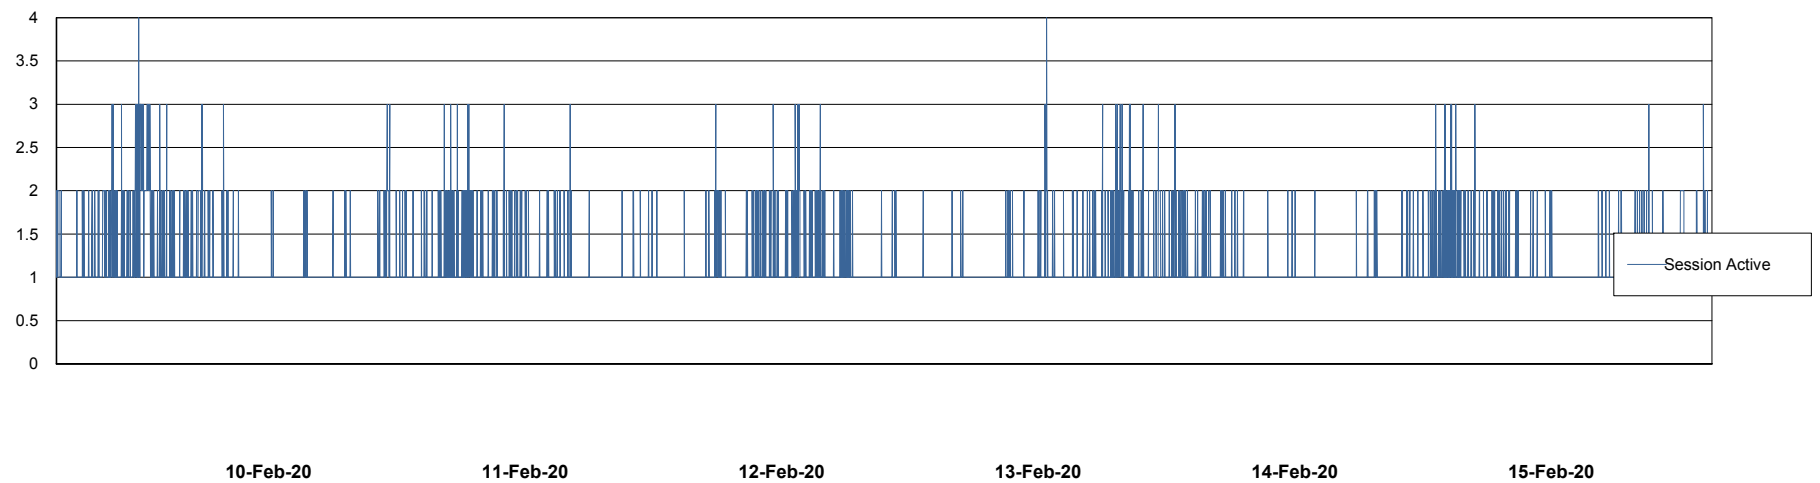

Database Performance PCODB_Production

DB Processes Max 350
DB Sessions Max 560