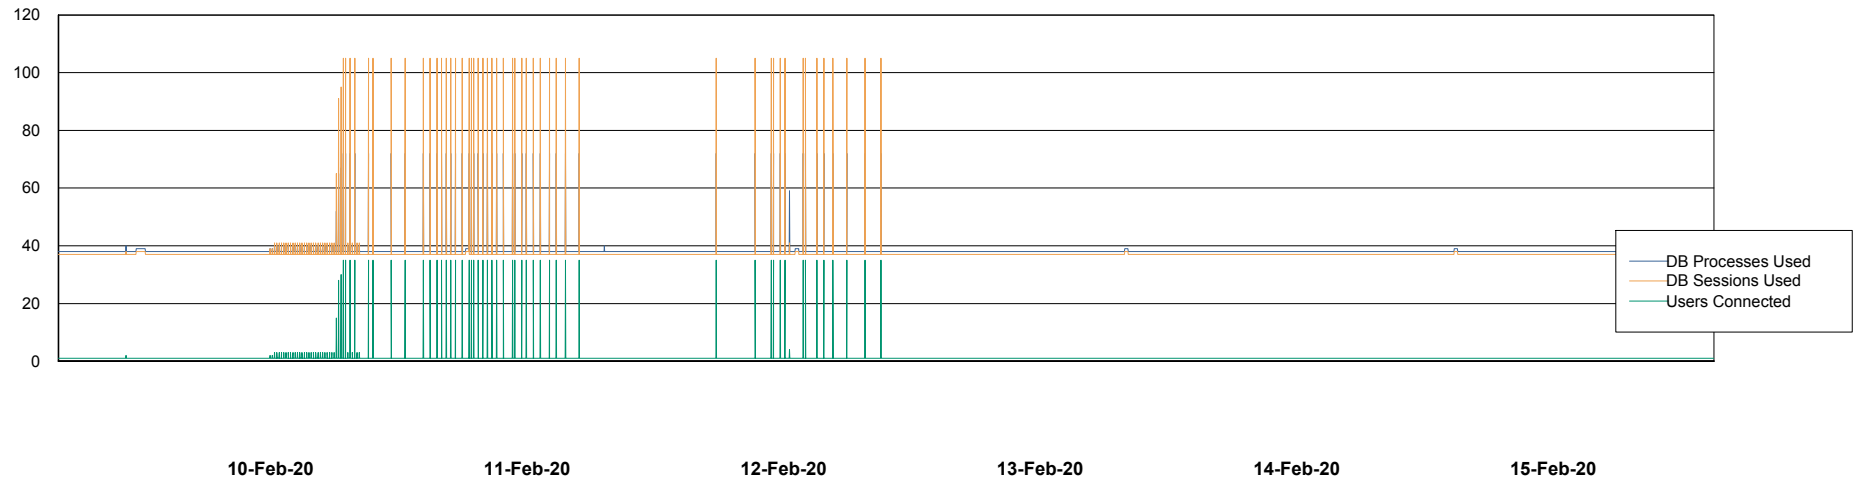

Database Performance NIXDB_Standby