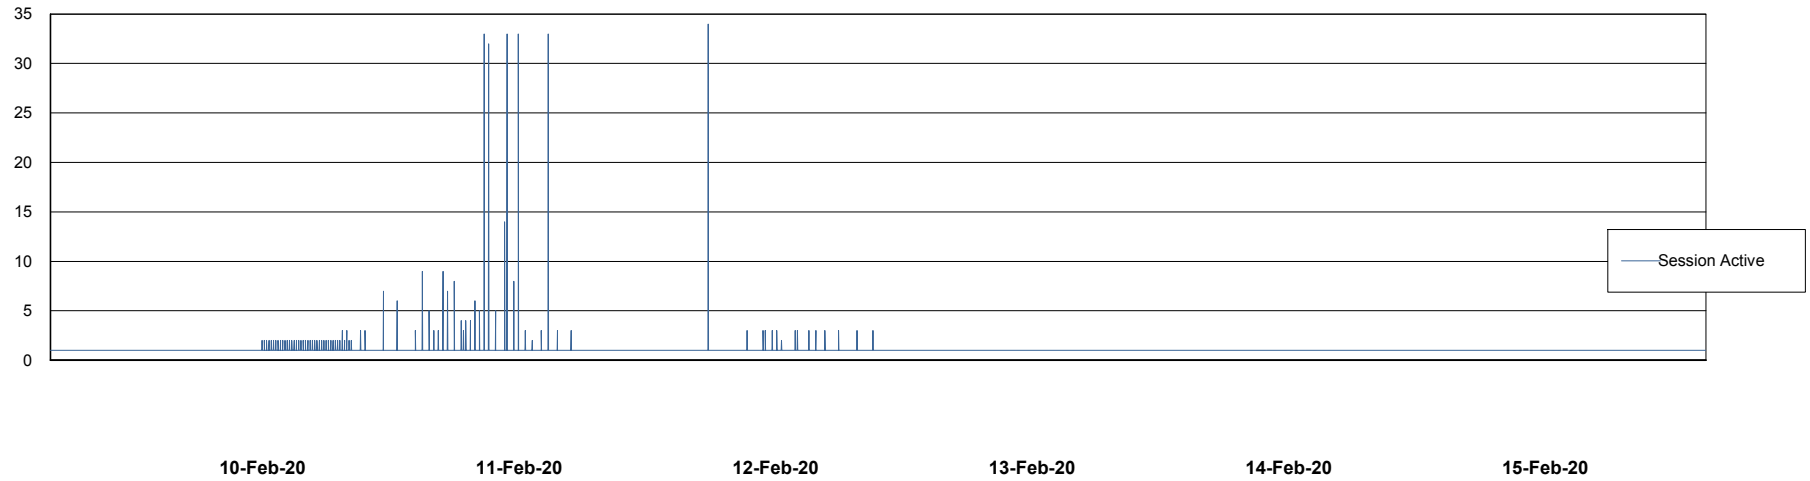

Database Performance NIXDB_Standby