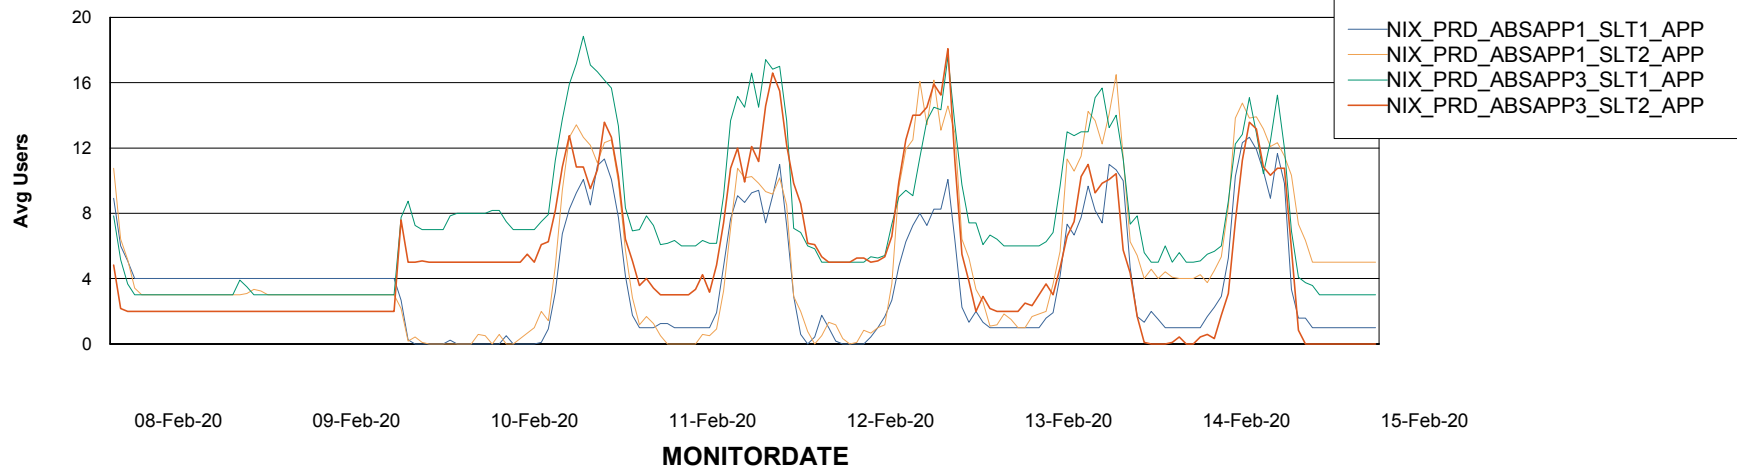

Standby Database Health NIX_Production

Recovery lag for last 7 days

Weekly SLA Customer Report

Customer NIX_Production
Database ID 51

ABSSolute Application Server Services

Avg memory used per ABS Server Service

Avg users per day per ABS server

Weekly SLA Customer Report

Customer NIX_Production
Database ID 51

ABSSolute Application ReportServer Services

Avg memory used per ReportServer Service

Weekly SLA Customer Report