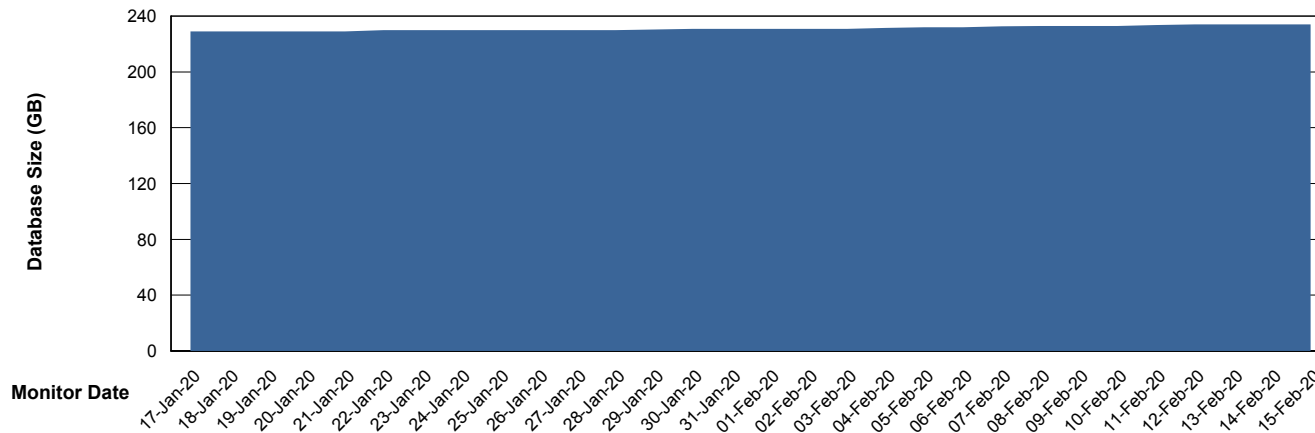

DATABASE SIZE NIXDB_Production

Database growth over last month