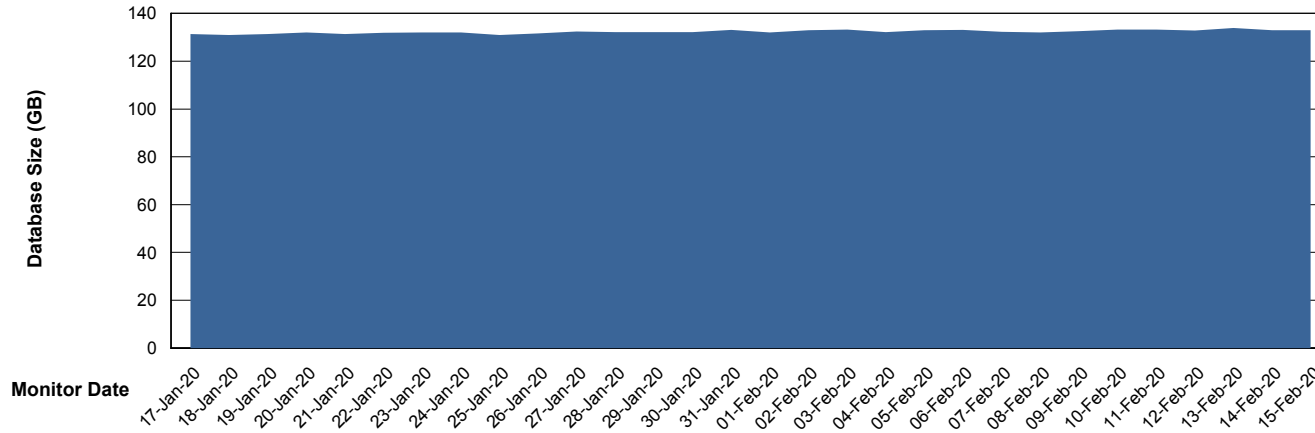

Customer NIX_Production
Database ID 51

Database Performance NIXDB_Standby

Weekly SLA Customer Report

Customer NIX_Production
Database ID 51

DATABASE SIZE NIXDB_BI

Database growth over last month

DATABASE SIZE NIXDB_Production