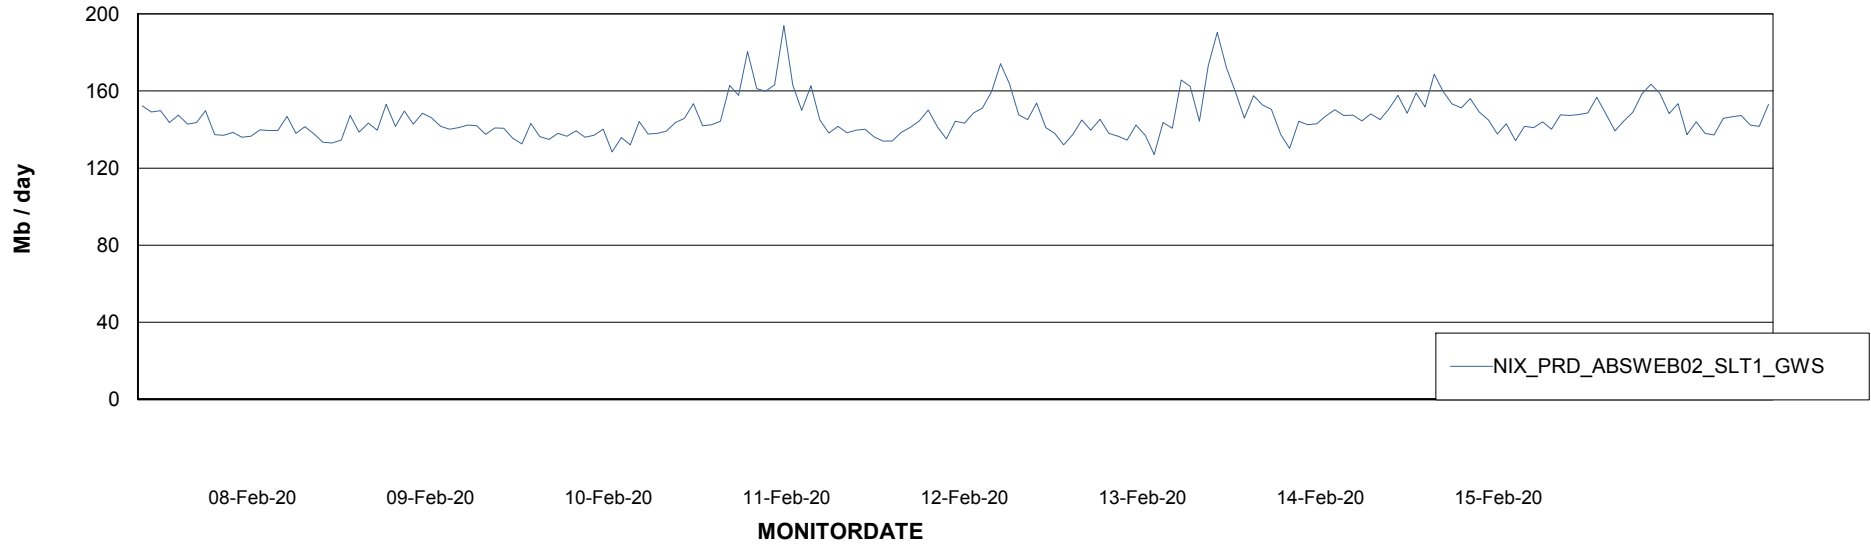

ABSSolute Web Component Services

Avg memory used per ABS Web component