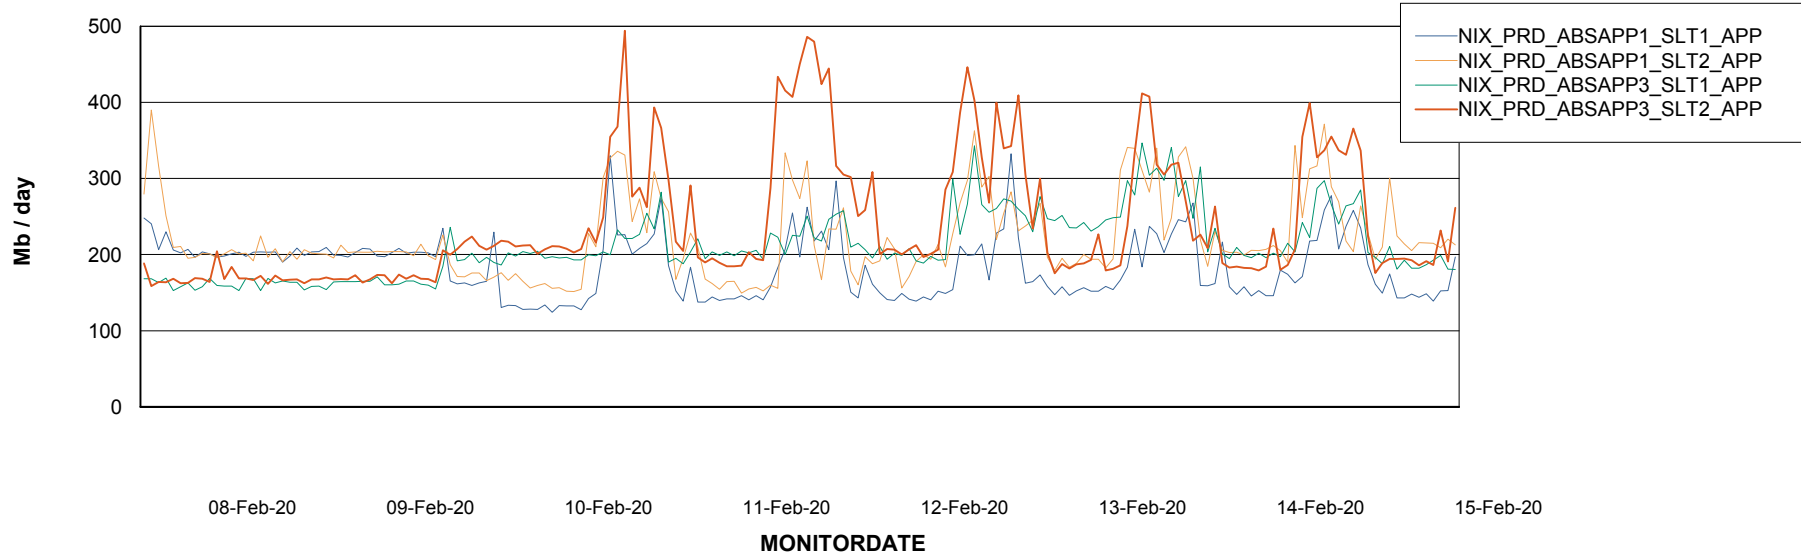

Standby Database Health NIX_Production

Recovery lag for last 7 days

Weekly SLA Customer Report

Customer NIX_Production
Database ID 51

ABSSolute Application Server Services

Avg memory used per ABS Server Service

Avg users per day per ABS server

Weekly SLA Customer Report

Customer NIX_Production
Database ID 51

ABSSolute Application ReportServer Services

Avg memory used per ReportServer Service

Weekly SLA Customer Report