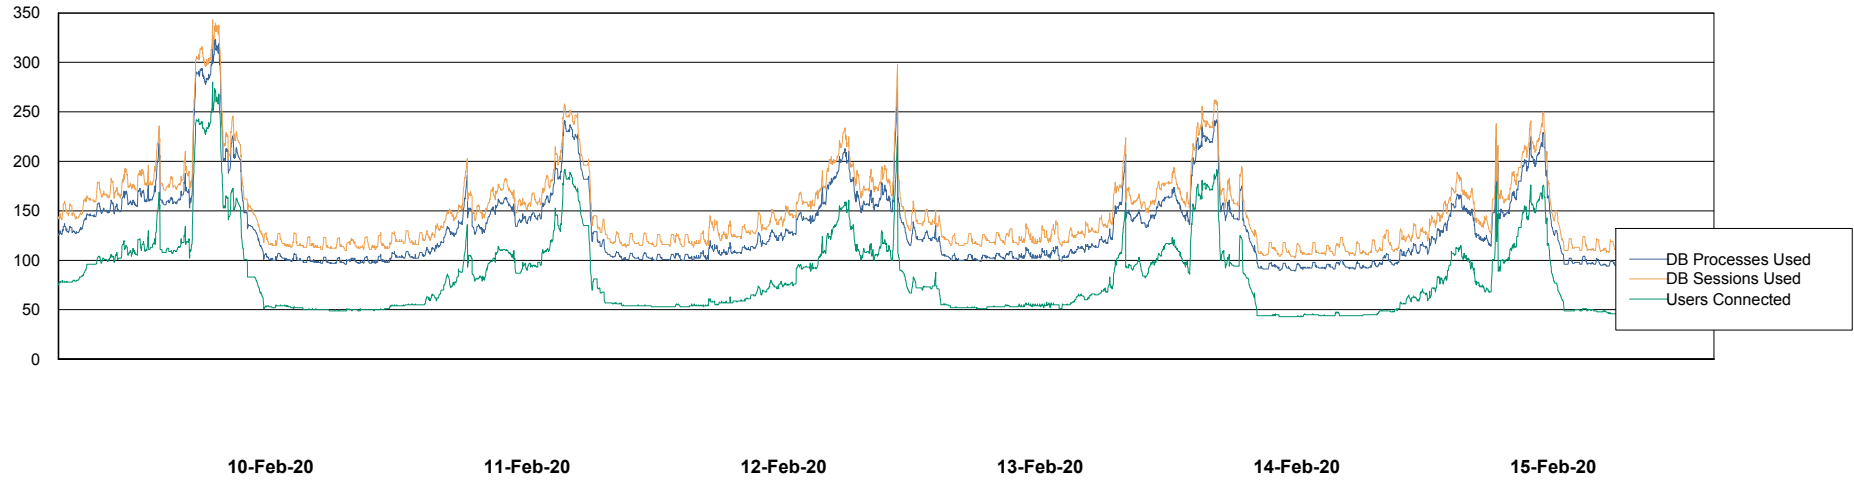

Weekly SLA Customer Report

Customer NIX_Production
Database ID 51

Database Performance NIXDB_BI

Weekly SLA Customer Report

Customer NIX_Production
Database ID 51

Database Performance NIXDB_Production

Weekly SLA Customer Report