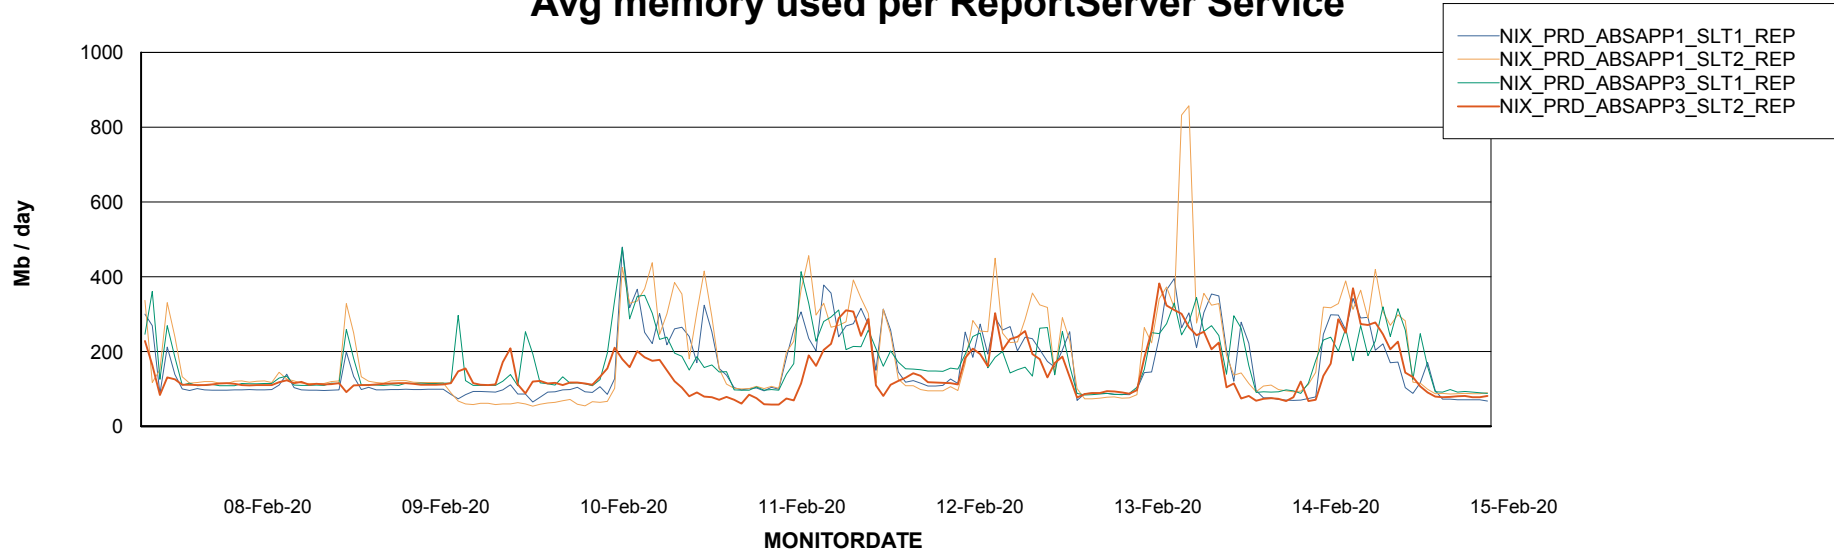

Avg users per day per ABS server

Weekly SLA Customer Report

Customer NIX_Production
Database ID 51

ABSSolute Application ReportServer Services

Avg memory used per ReportServer Service

Weekly SLA Customer Report