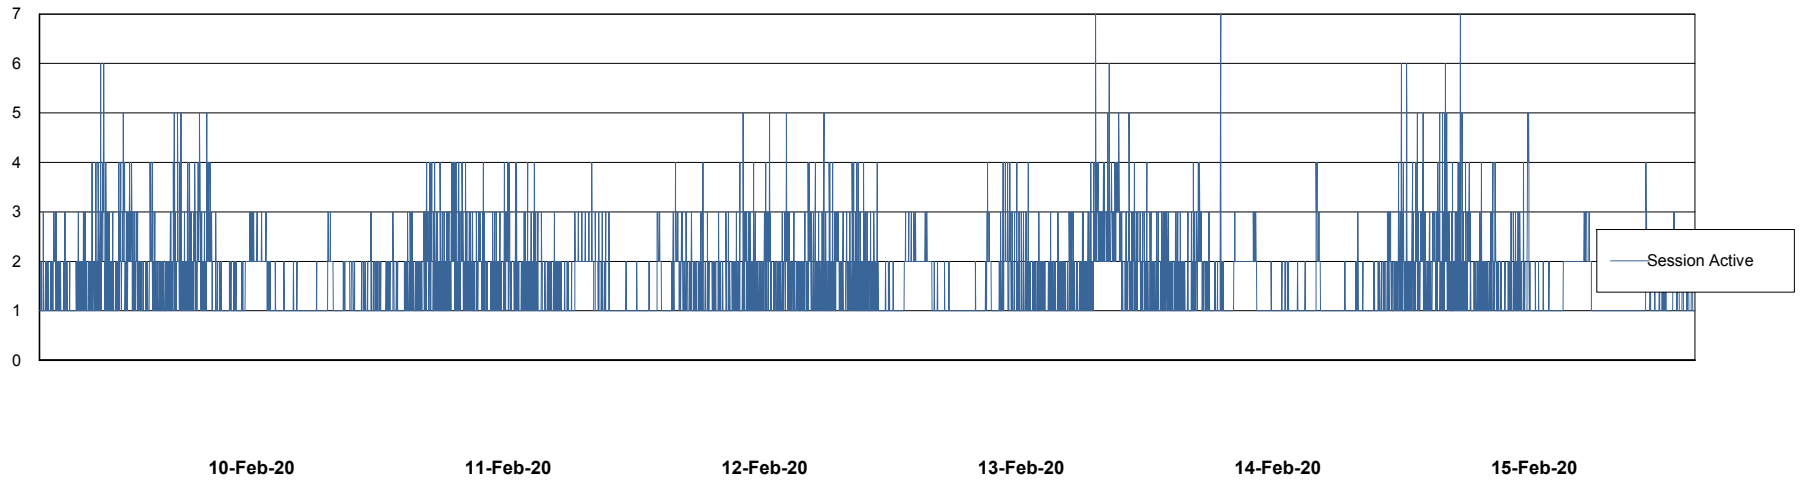

Weekly SLA Customer Report

Customer NIX_Production
Database ID 51

Database Performance NIXDB_BI

Weekly SLA Customer Report

Customer NIX_Production
Database ID 51

Database Performance NIXDB_Production

Weekly SLA Customer Report