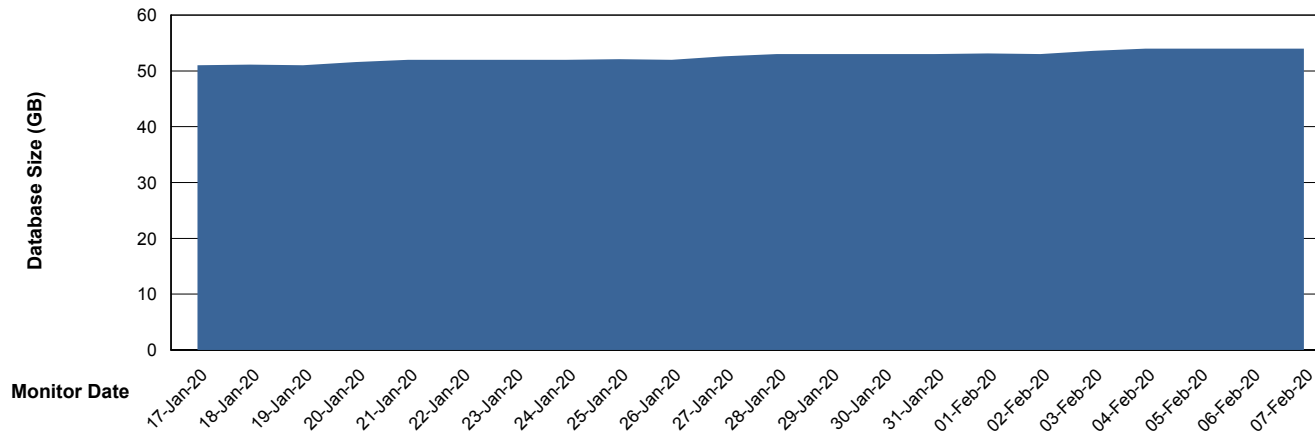

DATABASE SIZE LSS_ABSCH_DB_LIODA3

Database growth over last month

DATABASE SIZE LSS_ABSCH2_DB_LIODA3

Database growth over last month

Weekly SLA Customer Report

Customer LSS_Prod (NO SLA)
Database ID 96

DATABASE SIZE LSS_ABSCH3_DB_LIODA3

Database growth over last month

DATABASE SIZE LSS_ABSEE_DB_LIODA5

Database growth over last month

Weekly SLA Customer Report

Customer LSS_Prod (NO SLA)
Database ID 96

DATABASE SIZE LSS_ABSEE2_DB_LIODA5

Database growth over last month