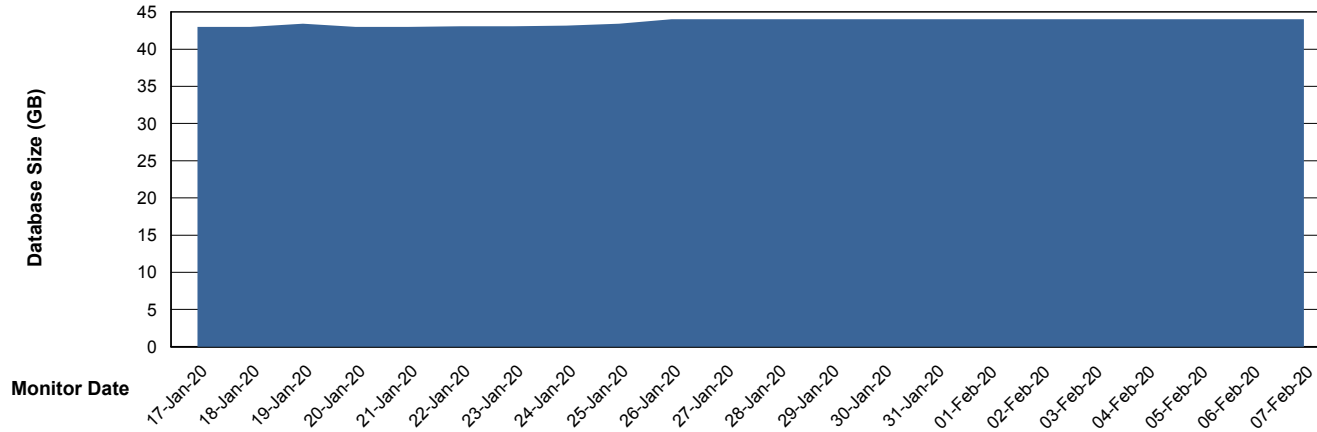

Weekly SLA Customer Report

Customer LSS_Prod (NO SLA)
Database ID 96

Database Performance LSS_ABSME_DB_LIODA4

DB Processes Max 1,000
DB Sessions Max 1,522

Weekly SLA Customer Report

Customer LSS_Prod (NO SLA)
Database ID 96

DATABASE SIZE LSS_ABSCH_DB_LIODA3

Database growth over last month

DATABASE SIZE LSS_ABSCH2_DB_LIODA3

Database growth over last month

Weekly SLA Customer Report

Customer LSS_Prod (NO SLA)
Database ID 96

DATABASE SIZE LSS_ABSCH3_DB_LIODA3