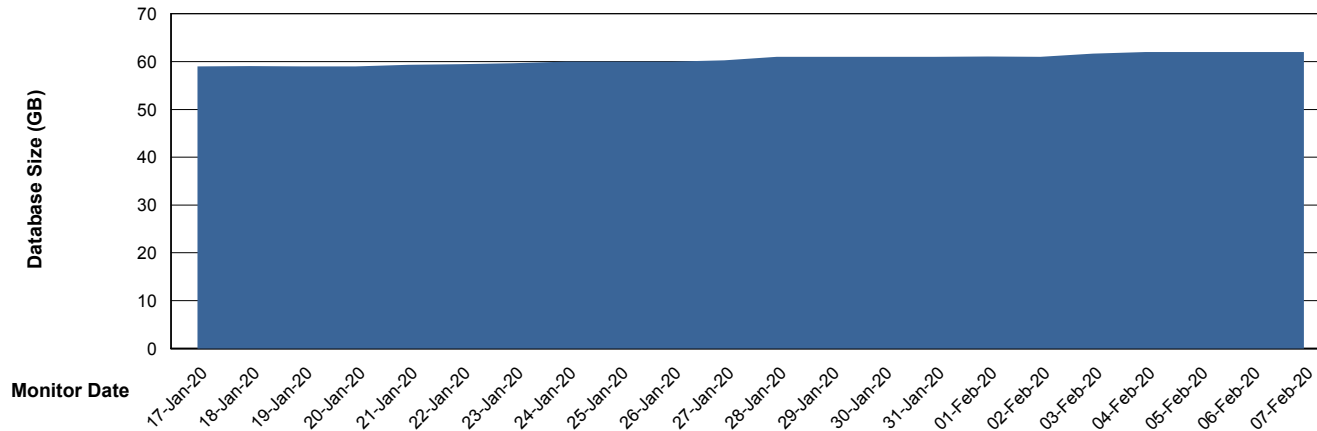

Weekly SLA Customer Report

Customer LSS_Prod (NO SLA)
Database ID 96

Database Performance LSS_ABSME_DB_LIODA4

DB Processes Max 1,000
DB Sessions Max 1,522

Weekly SLA Customer Report

Customer LSS_Prod (NO SLA)
Database ID 96

DATABASE SIZE LSS_ABSCH_DB_LIODA3

Database growth over last month

DATABASE SIZE LSS_ABSCH2_DB_LIODA3

Database growth over last month

Weekly SLA Customer Report

Customer LSS_Prod (NO SLA)
Database ID 96

DATABASE SIZE LSS_ABSCH3_DB_LIODA3