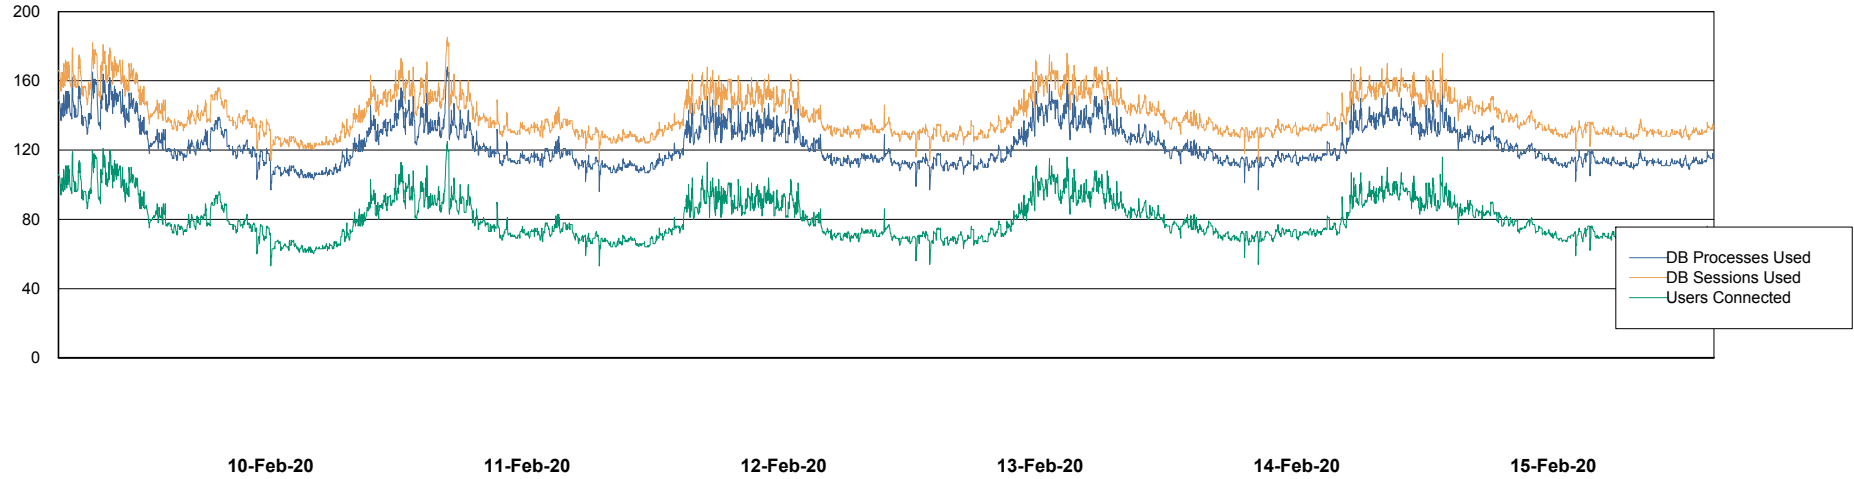

Database Performance LSS_ABSME_DB_LIODA4

DB Processes Max 1,000
DB Sessions Max 1,522