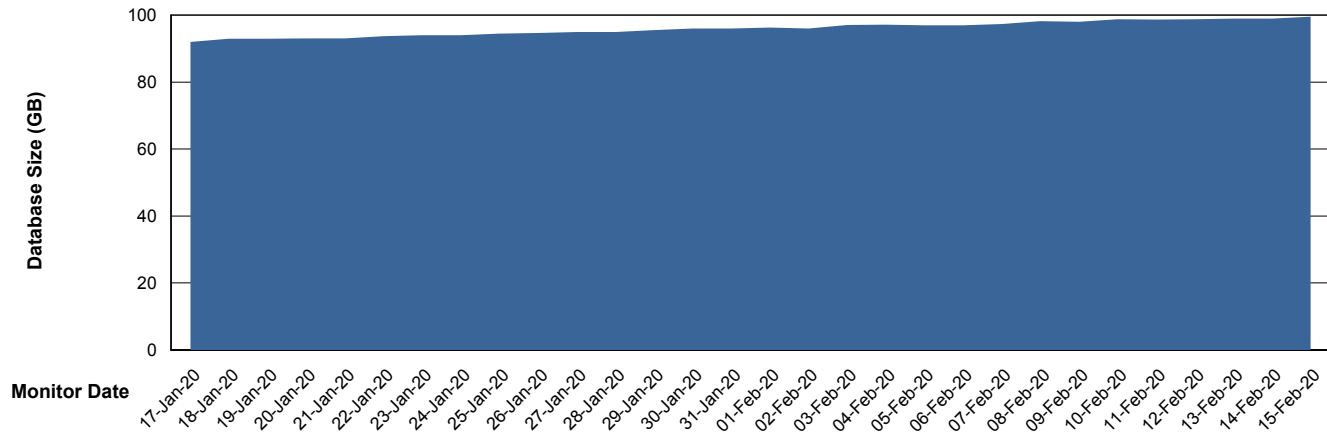

Database growth over last month

DATABASE SIZE LSS_ABSEE_DB_LIODA5

Database growth over last month

Weekly SLA Customer Report

Customer LSS_Prod (NO SLA)
Database ID 96

DATABASE SIZE LSS_ABSEE2_DB_LIODA5

Database growth over last month

DATABASE SIZE LSS_ABSME_DB_LIODA4

Database growth over last month

Weekly SLA Customer Report

Customer LSS_Prod (NO SLA)
 Database ID 96

DATABASE SIZE LSS_ABSME2_DB_LIODA4

Database growth over last month

Database Tablespace LSS_ABSME_DB_LIODA4