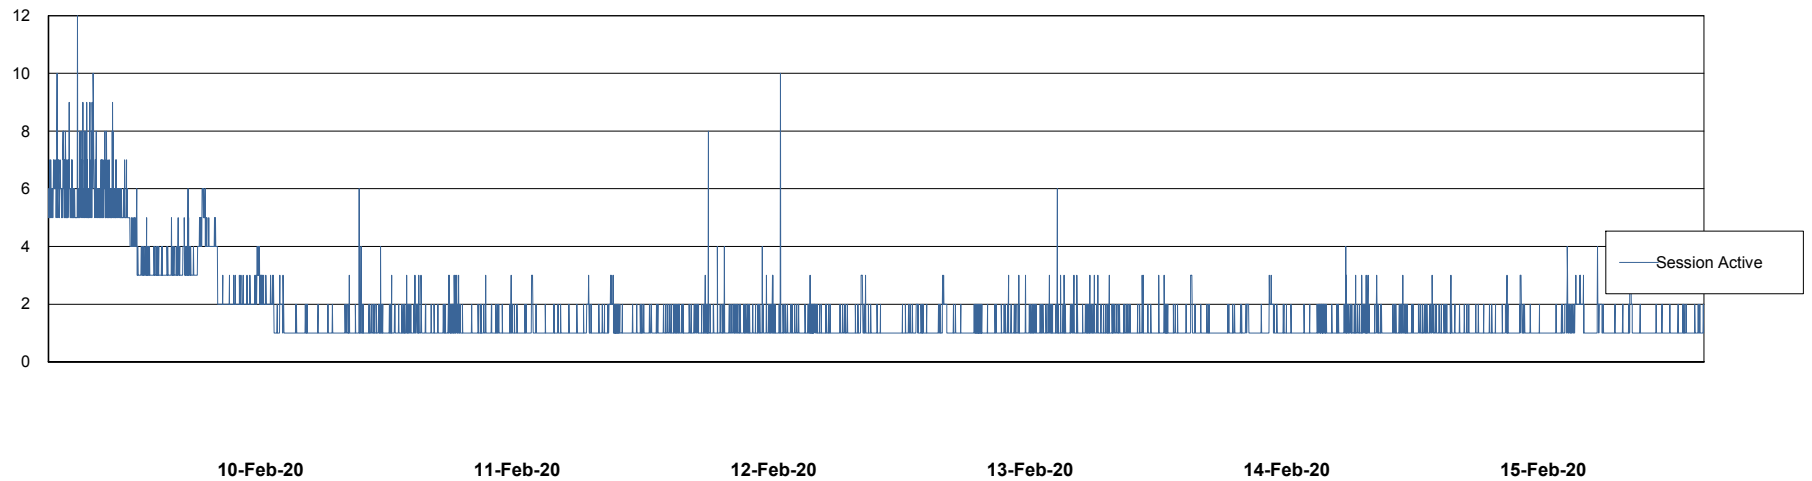

Database Performance LSS_ABSME_DB_LIODA4

DB Processes Max 1,000
DB Sessions Max 1,522