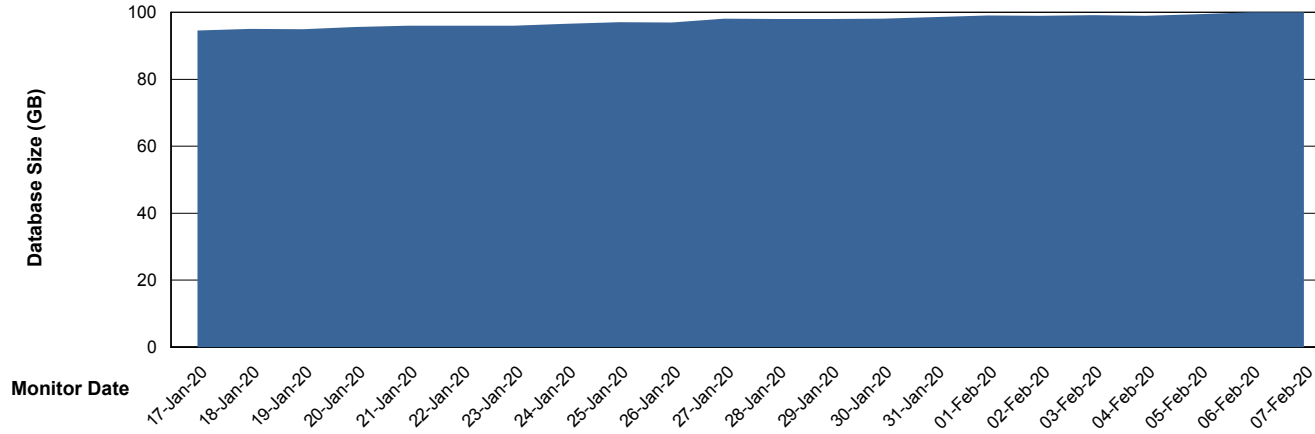

DATABASE SIZE LSS_ABSCH_DB_LIODA3

Database growth over last month

DATABASE SIZE LSS_ABSCH2_DB_LIODA3

Database growth over last month

Weekly SLA Customer Report

Customer LSS_Prod (NO SLA)
Database ID 96

DATABASE SIZE LSS_ABSCH3_DB_LIODA3

Database growth over last month

DATABASE SIZE LSS_ABSEE_DB_LIODA5

Database growth over last month

Weekly SLA Customer Report

Customer LSS_Prod (NO SLA)
Database ID 96

DATABASE SIZE LSS_ABSEE2_DB_LIODA5

Database growth over last month