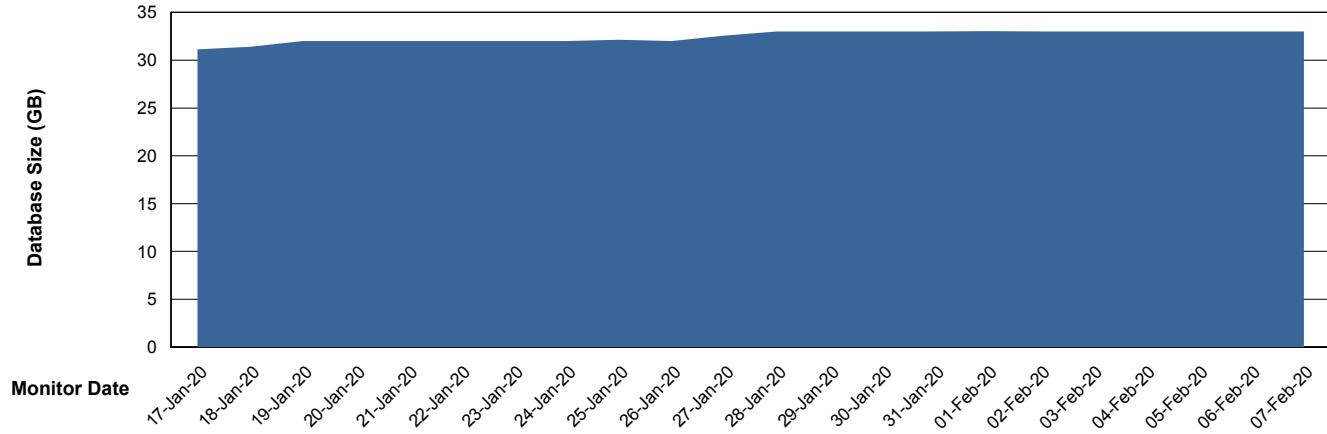

Database growth over last month

DATABASE SIZE LSS_ABSEE_DB_LIODA5

Database growth over last month

Weekly SLA Customer Report

Customer LSS_Prod (NO SLA)
Database ID 96

DATABASE SIZE LSS_ABSEE2_DB_LIODA5

Database growth over last month

DATABASE SIZE LSS_ABSME_DB_LIODA4

Database growth over last month

Weekly SLA Customer Report

Customer LSS_Prod (NO SLA)
 Database ID 96

DATABASE SIZE LSS_ABSME2_DB_LIODA4

Database growth over last month

Database Tablespace LSS_ABSME_DB_LIODA4