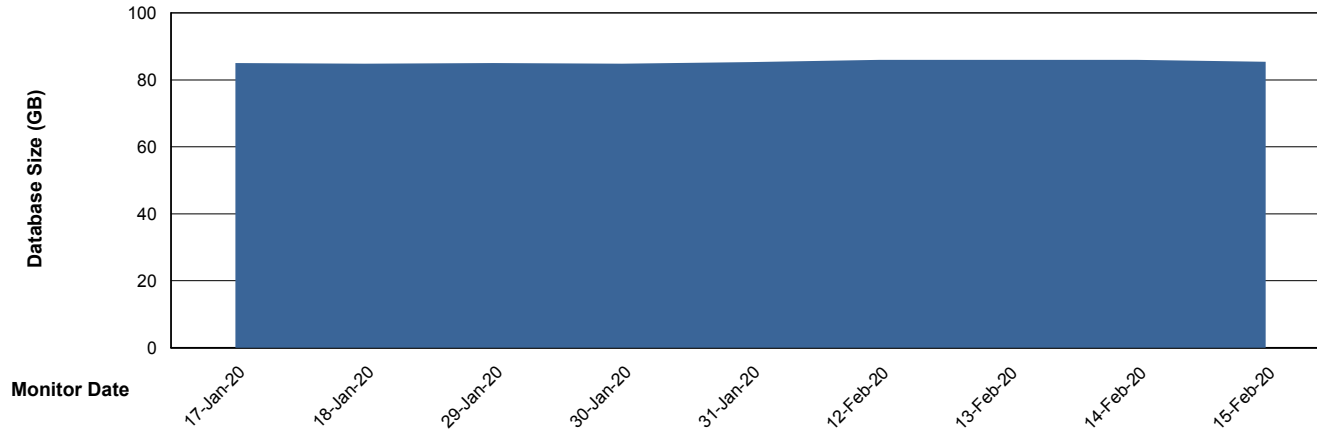

DATABASE SIZE LLGDB_BI02

Database growth over last month