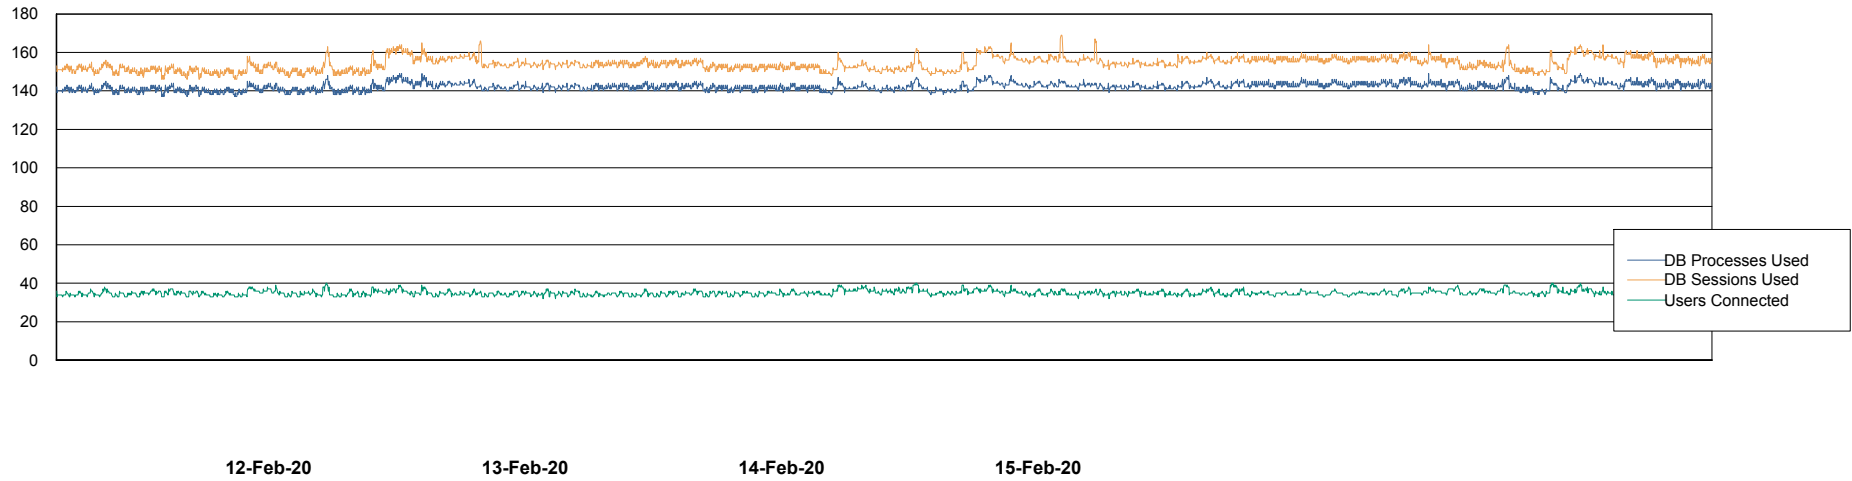

Database Performance LLGDB_BI02

DB Processes Max 1,000
DB Sessions Max 1,536