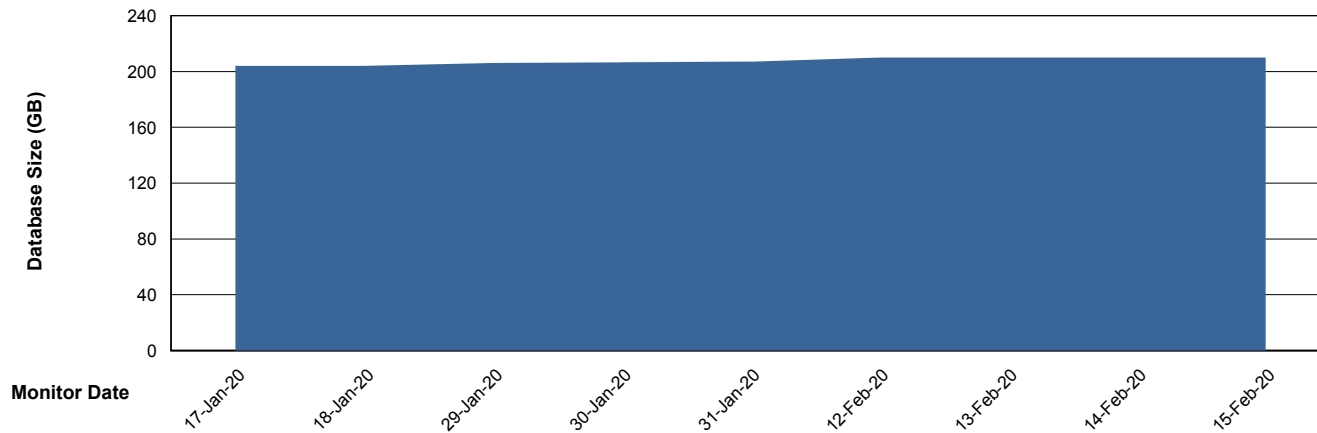

# Weekly SLA Customer Report

Customer LLG\_Production  
Database ID 53

DATABASE SIZE LLGDB\_BI02

### Database growth over last month

DATABASE SIZE LLGDB\_Production

### Database growth over last month