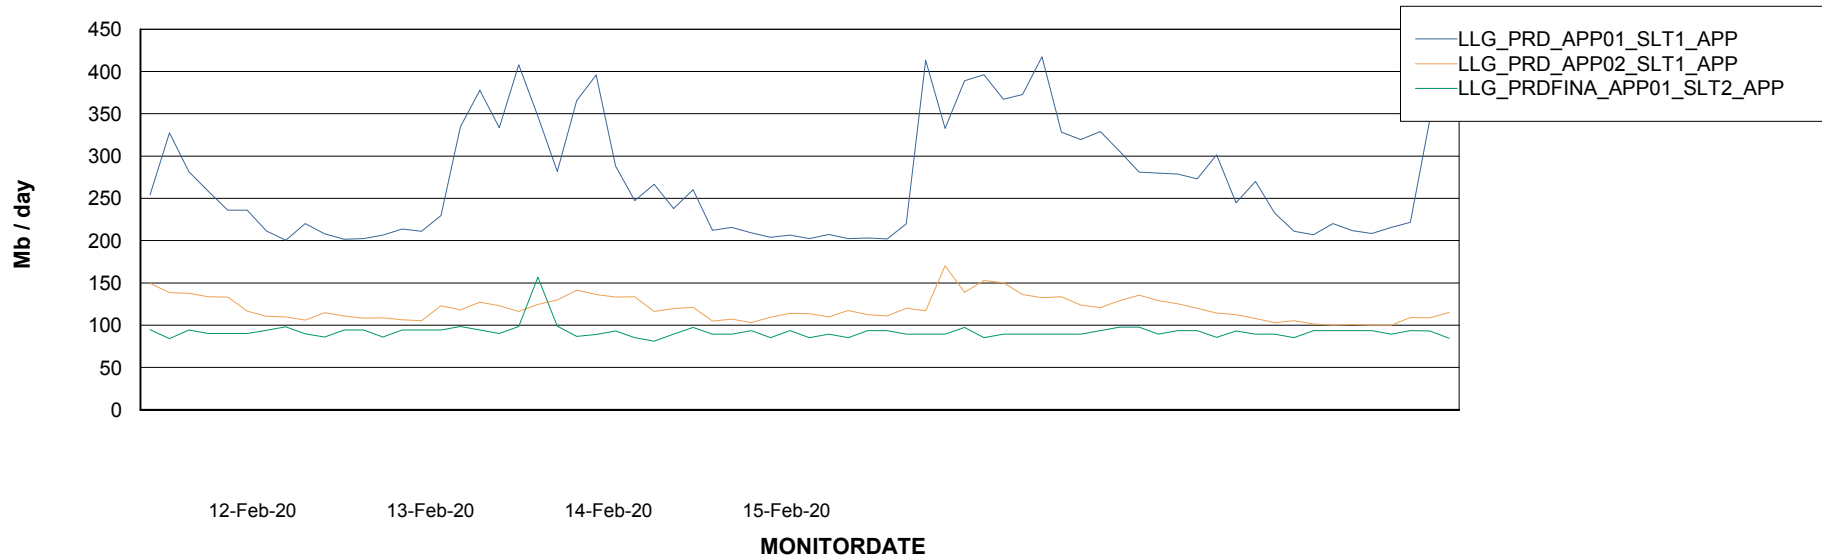

ABSSolute Application Server Services

Avg memory used per ABS Server Service