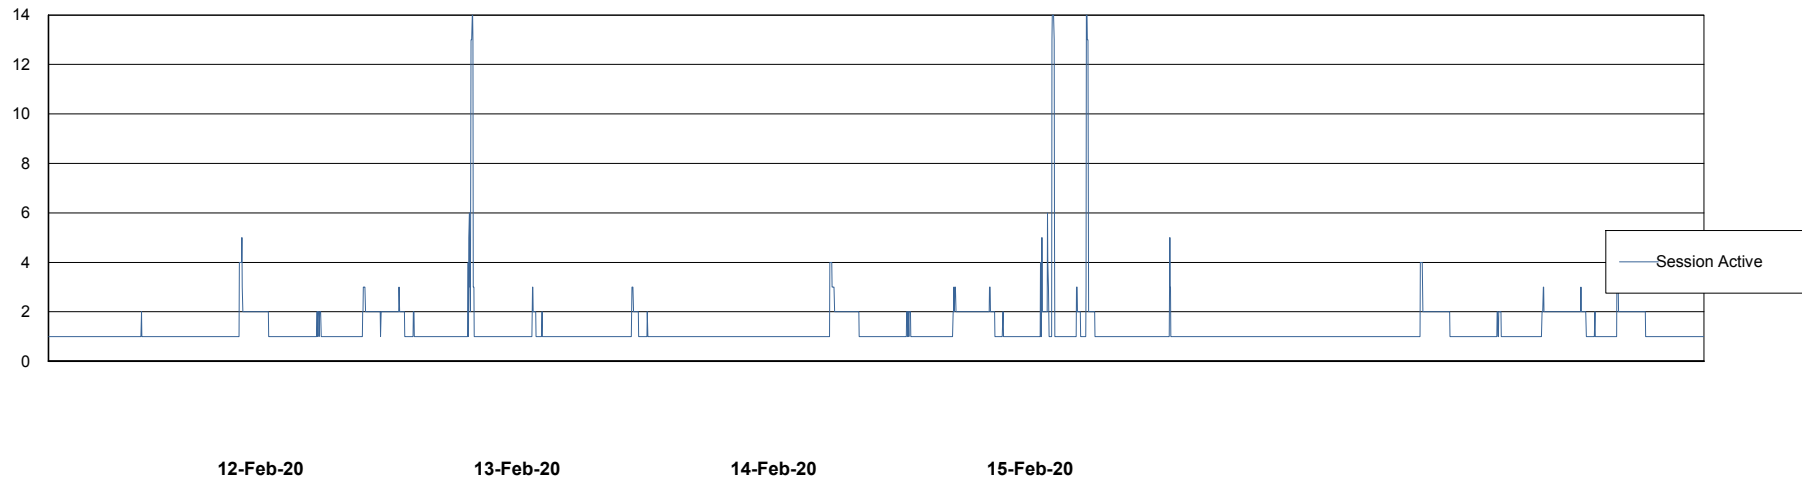

Database Performance LLGDB_BI02

DB Processes Max 1,000
DB Sessions Max 1,536