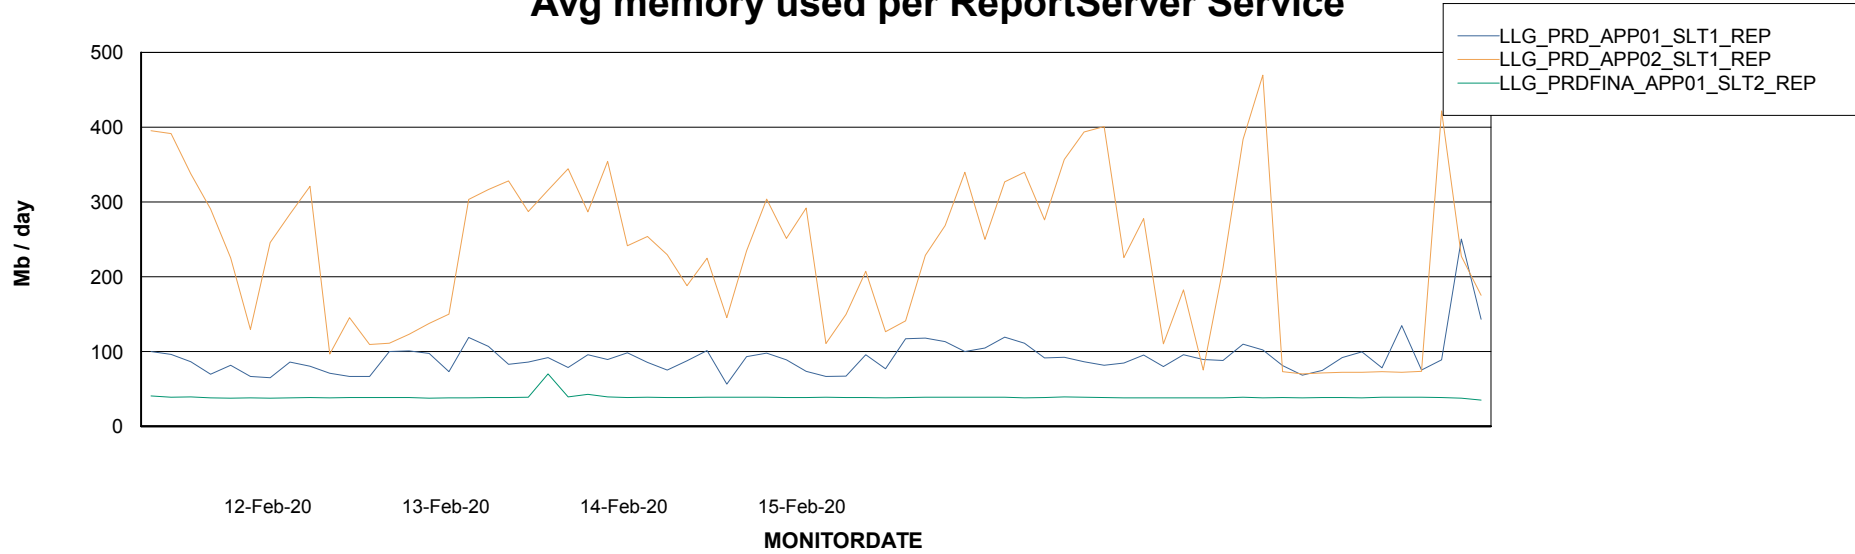

ABSSolute Application Server Services

Avg memory used per ReportServer Service