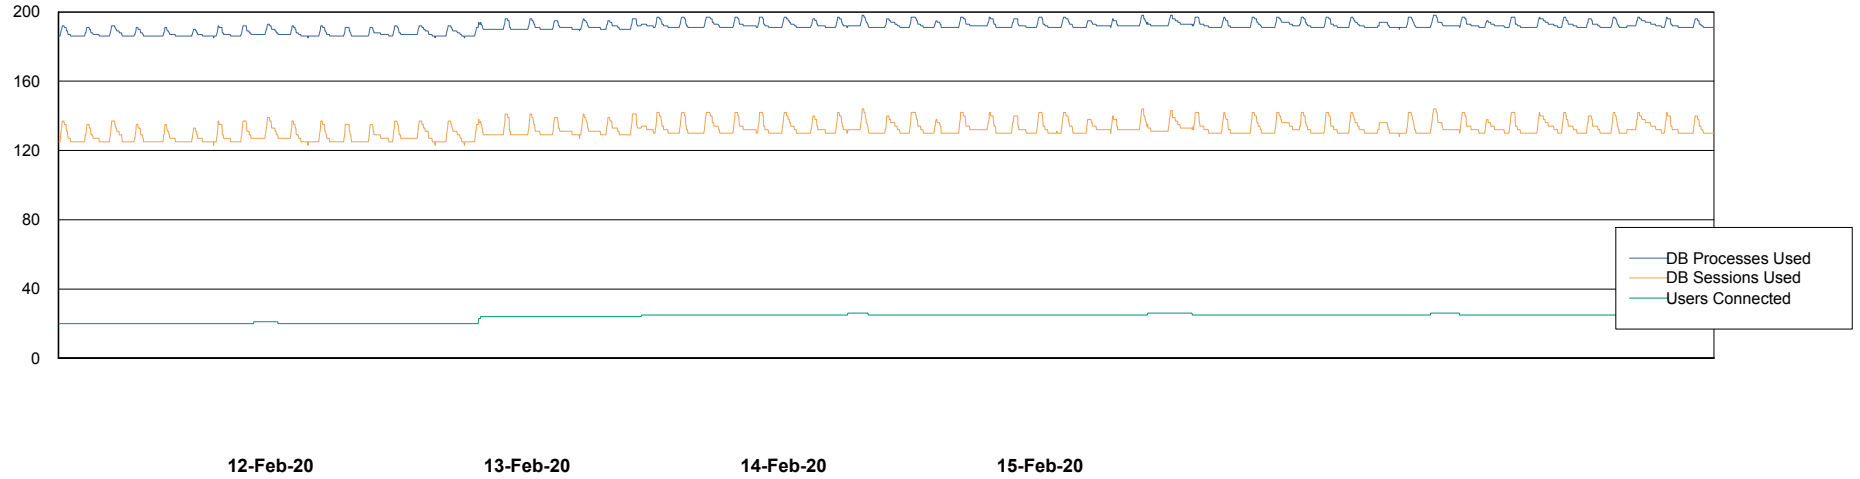

Database Performance LLGDB_Standby

DB Processes Max 300
DB Sessions Max 480