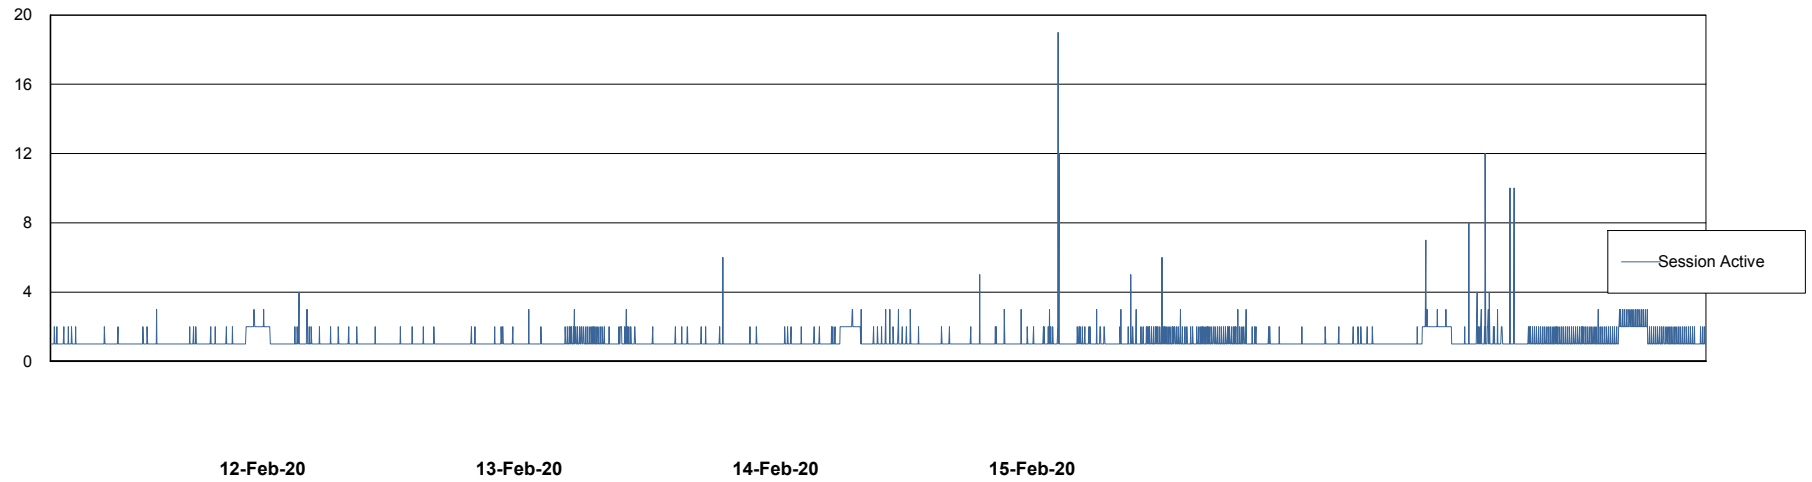

Database Performance LLGDB_Standby

DB Processes Max 300
DB Sessions Max 480