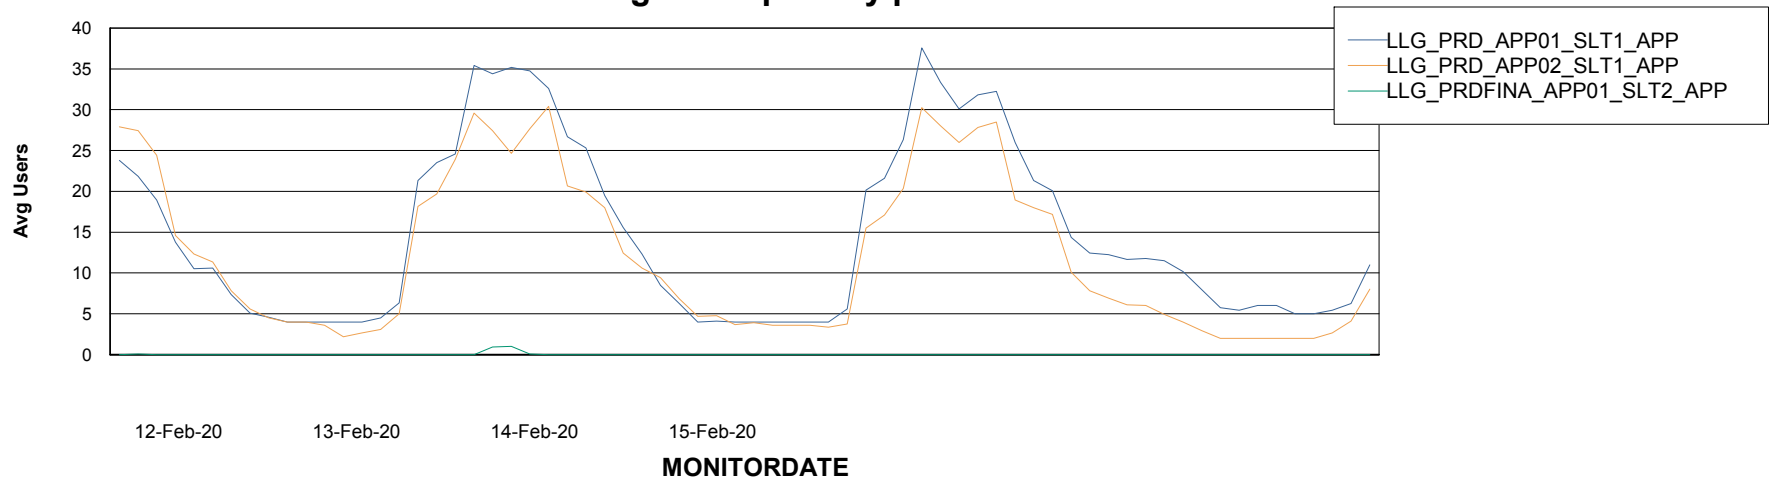

Avg users per day per ABS server