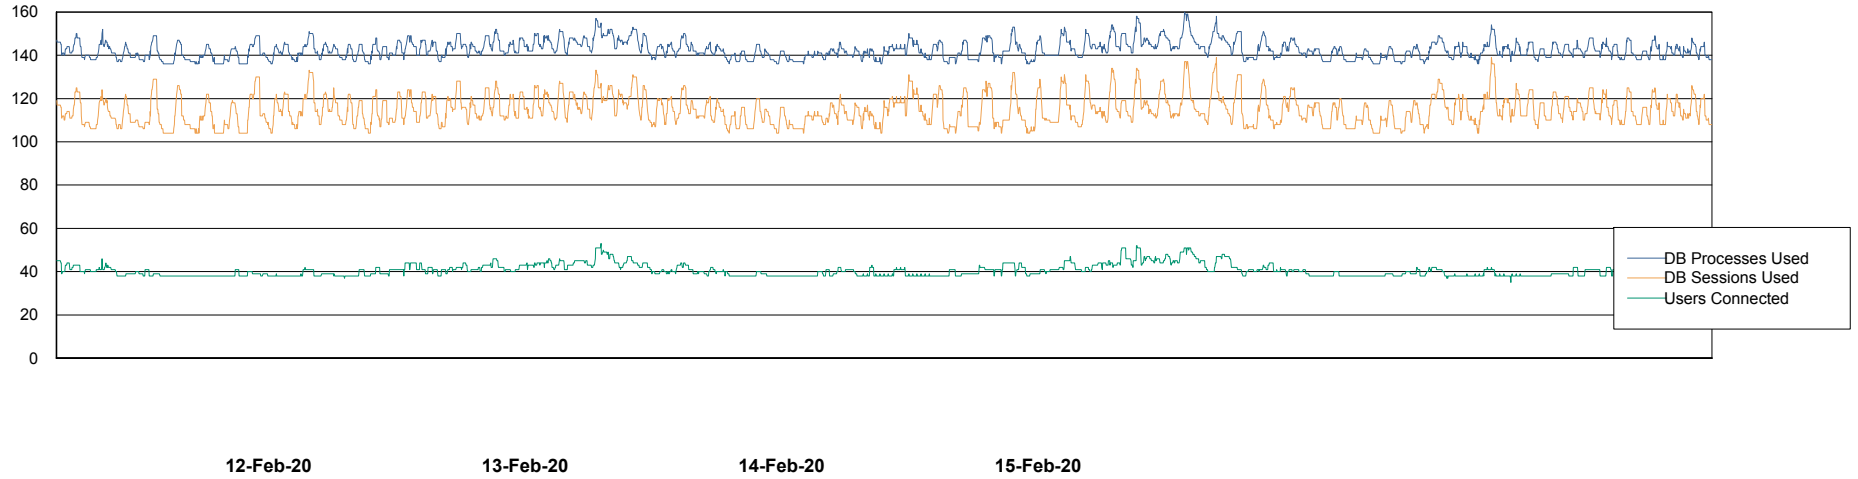

Database Performance LLGDB_Production

DB Processes Max 300
DB Sessions Max 480