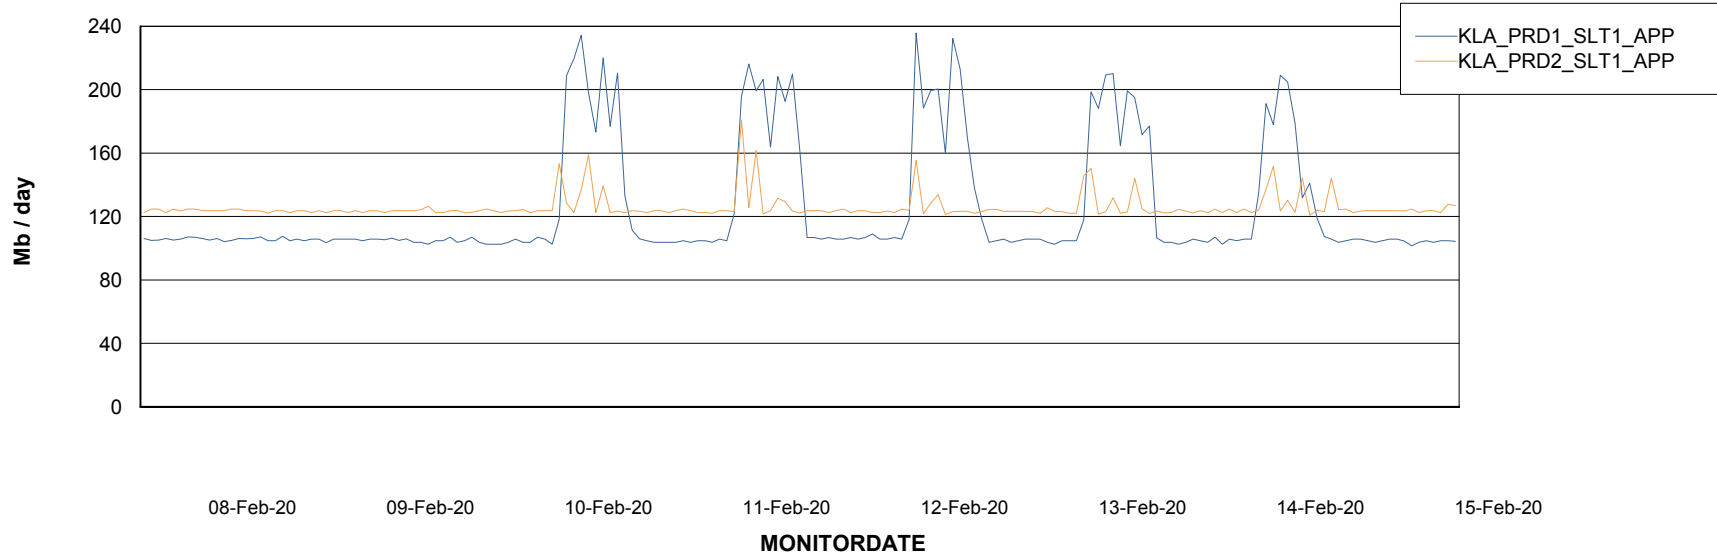

Database Tablespace KLADB_Production

Date	Tablespace Name	Filesize (Gb)	Usedsize (Gb)	Percentage free
15-Feb-20	ABSDATA	48	37	23
	INDX	45	34	24
14-Feb-20	ABSDATA	48	37	23
	INDX	45	34	24
13-Feb-20	ABSDATA	48	37	23
	INDX	45	34	24
12-Feb-20	ABSDATA	48	37	23
	INDX	45	33	27
11-Feb-20	ABSDATA	48	37	23
	INDX	45	33	27
10-Feb-20	ABSDATA	48	37	23
	INDX	45	33	27
09-Feb-20	ABSDATA	48	37	23
	INDX	45	33	27

Weekly SLA Customer Report

Customer KLA_Production
Database ID 65

ABSolute Application Server Services

Avg memory used per ABS Server Service

Avg users per day per ABS server

Weekly SLA Customer Report

Customer KLA_Production
Database ID 65