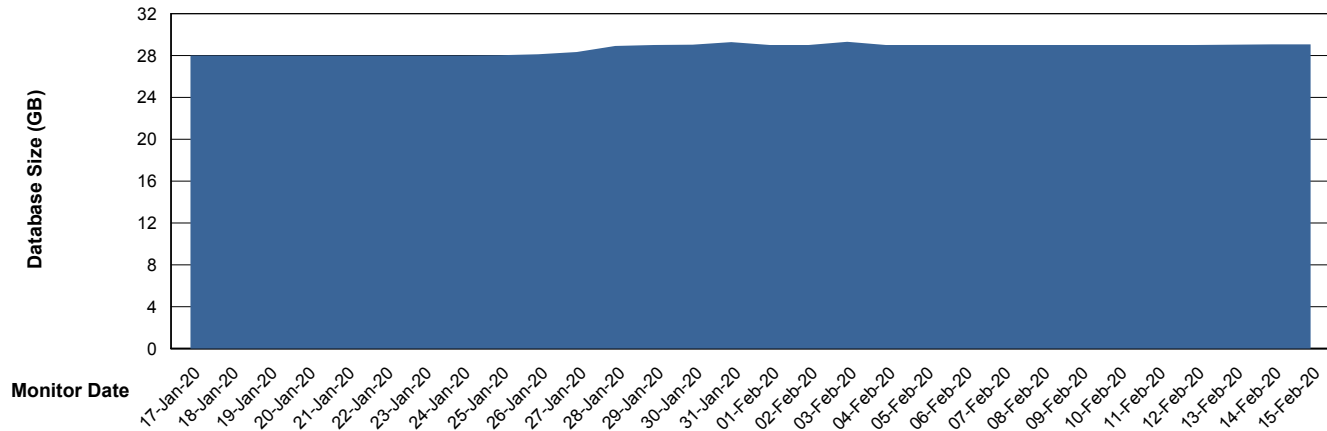

DATABASE SIZE ELJDB_Production

Database growth over last month