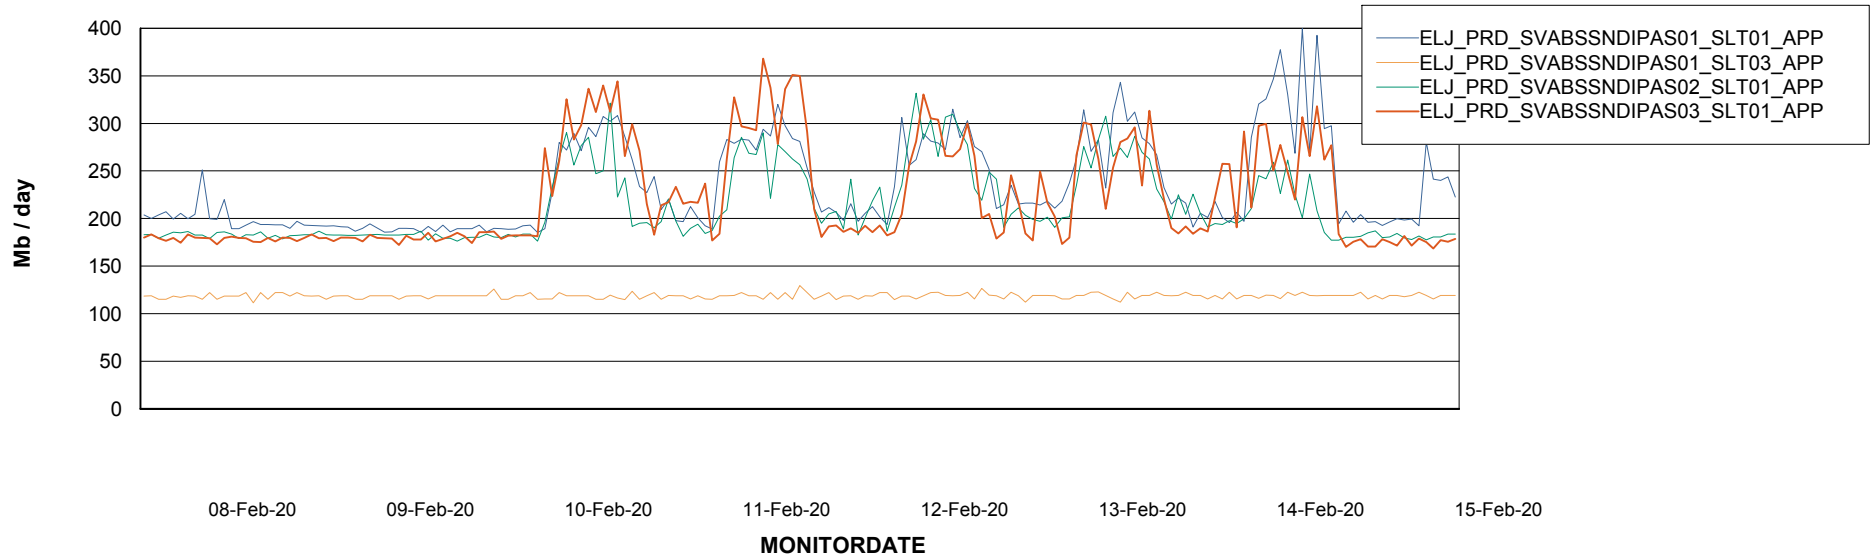

ABSSolute Application Server Services

Avg memory used per ABS Server Service