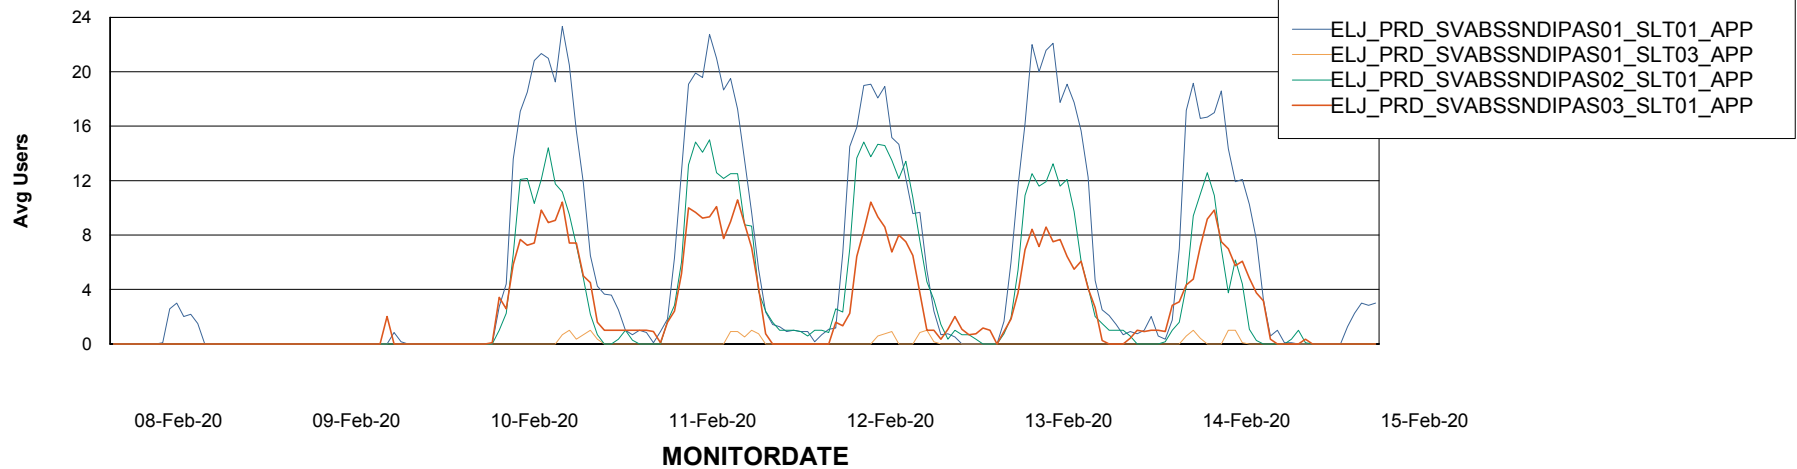

Avg users per day per ABS server