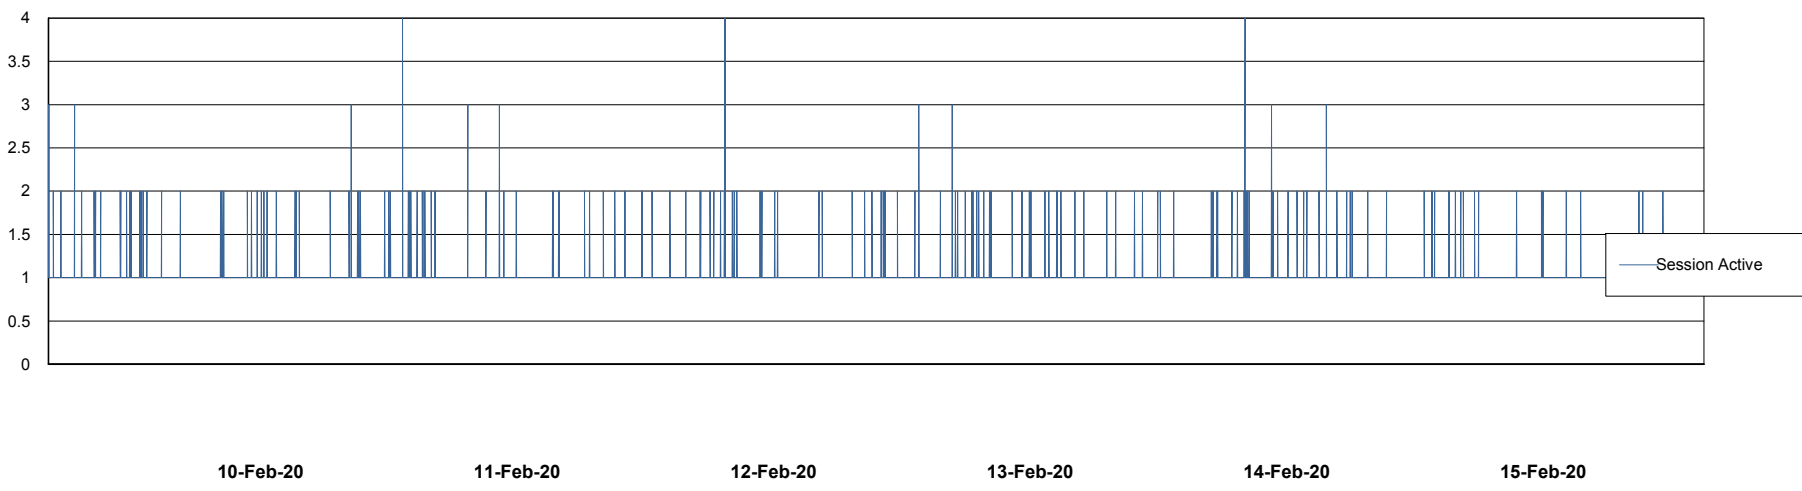

Database Performance ELJDB_Standby

DB Processes Max 600
DB Sessions Max 924