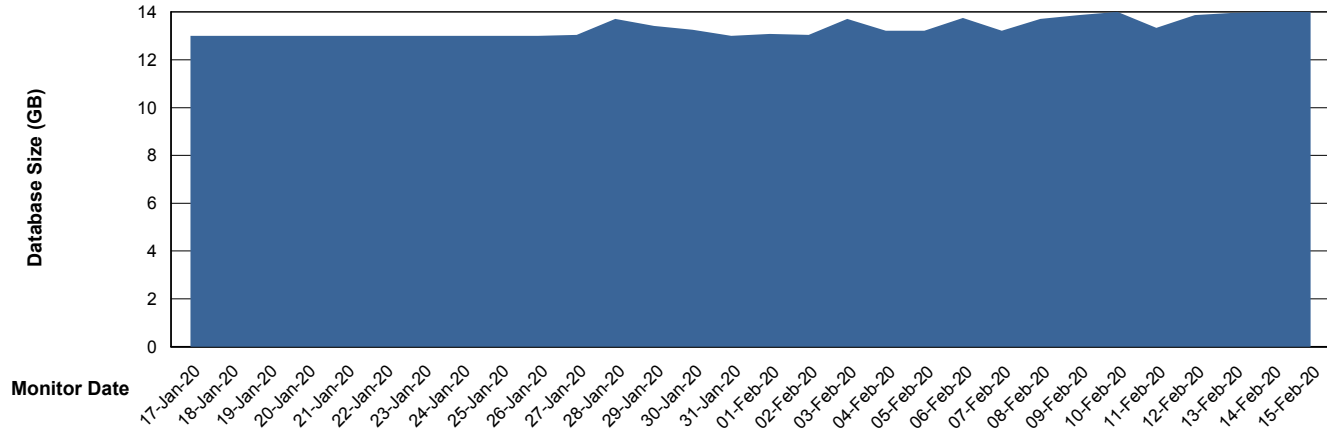

DATABASE SIZE ELJDB_PRD_BI

Database growth over last month