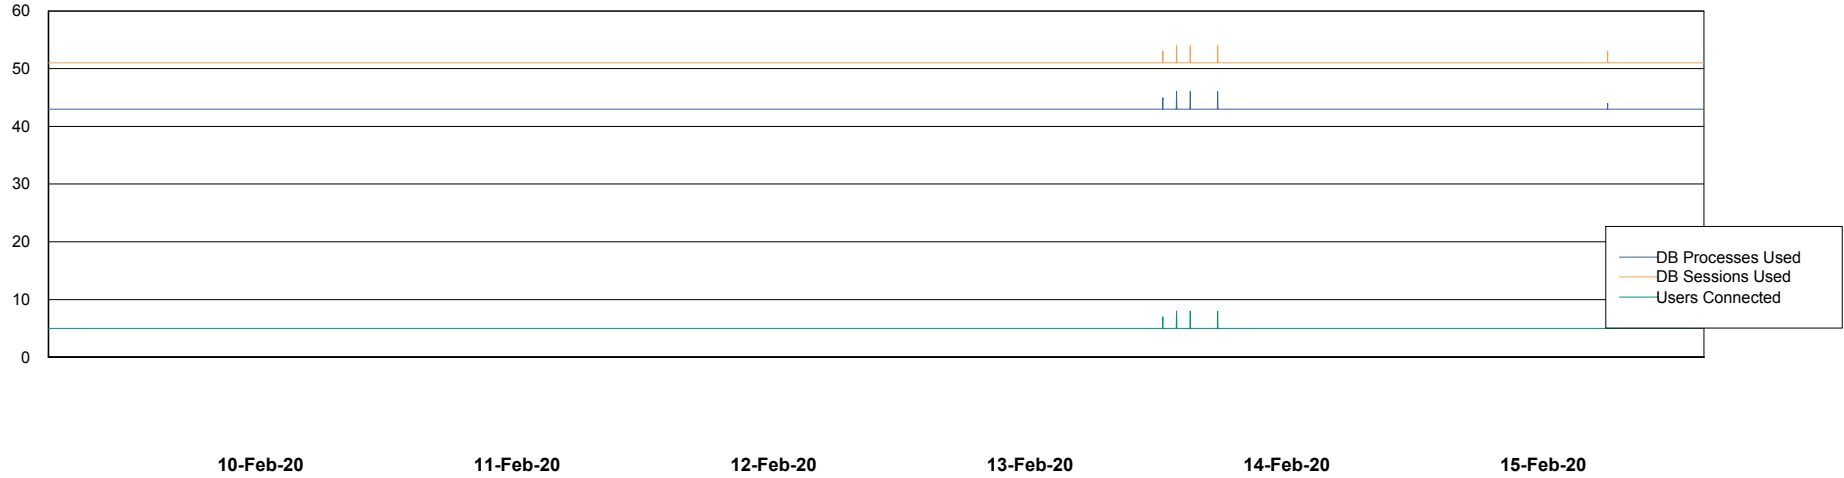

Database Performance ELJDB_Standby

DB Processes Max 600
DB Sessions Max 924