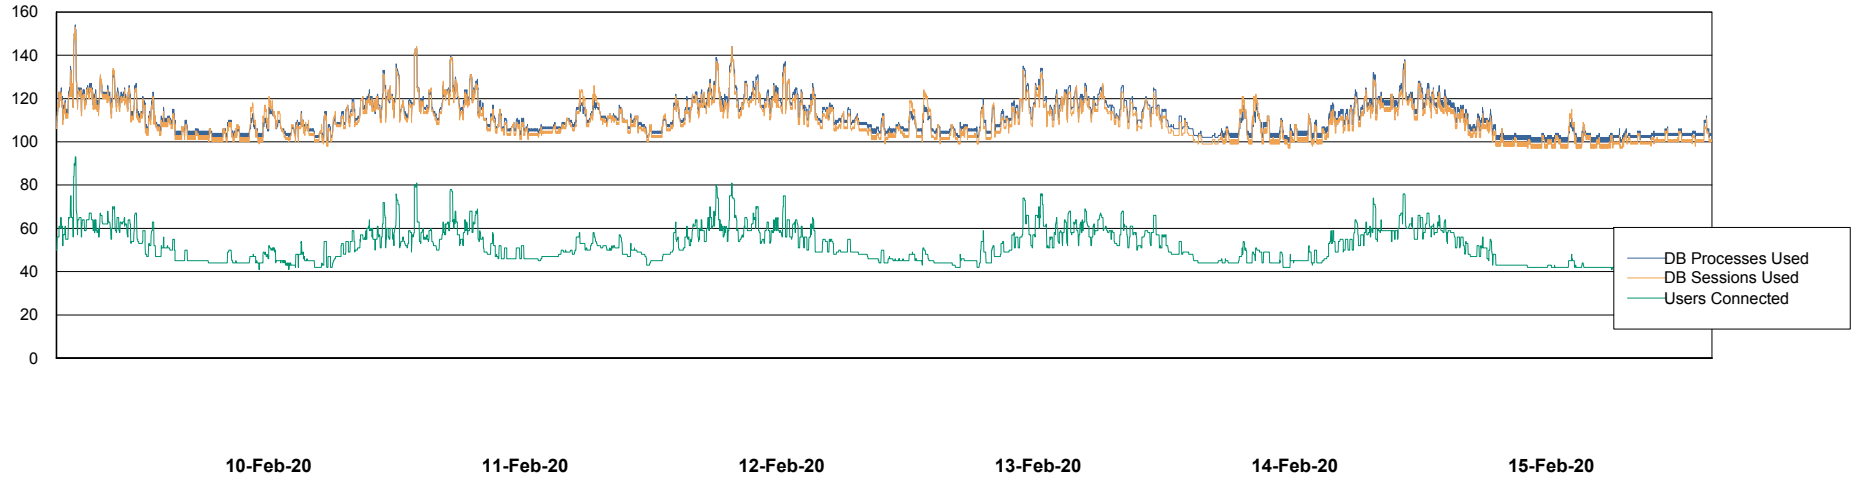

Database Performance ELJDB_Production

DB Processes Max 600
DB Sessions Max 924