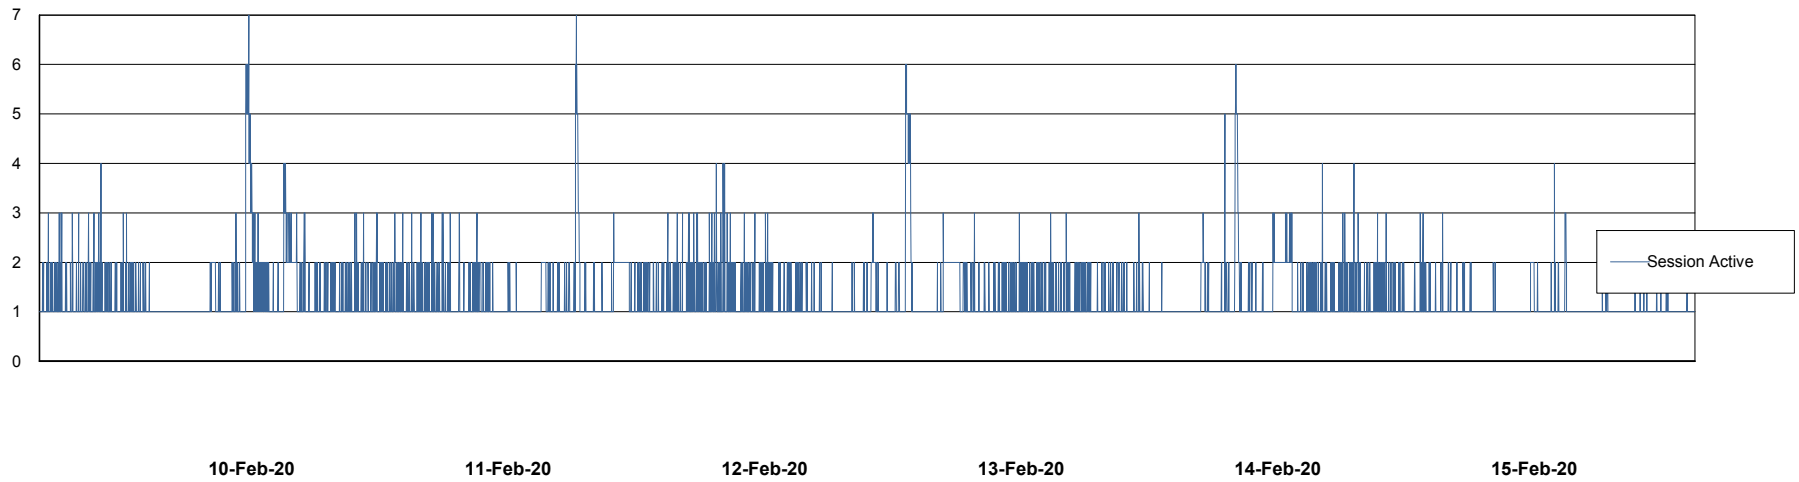

Database Performance ELJDB_Production

DB Processes Max 600
DB Sessions Max 924