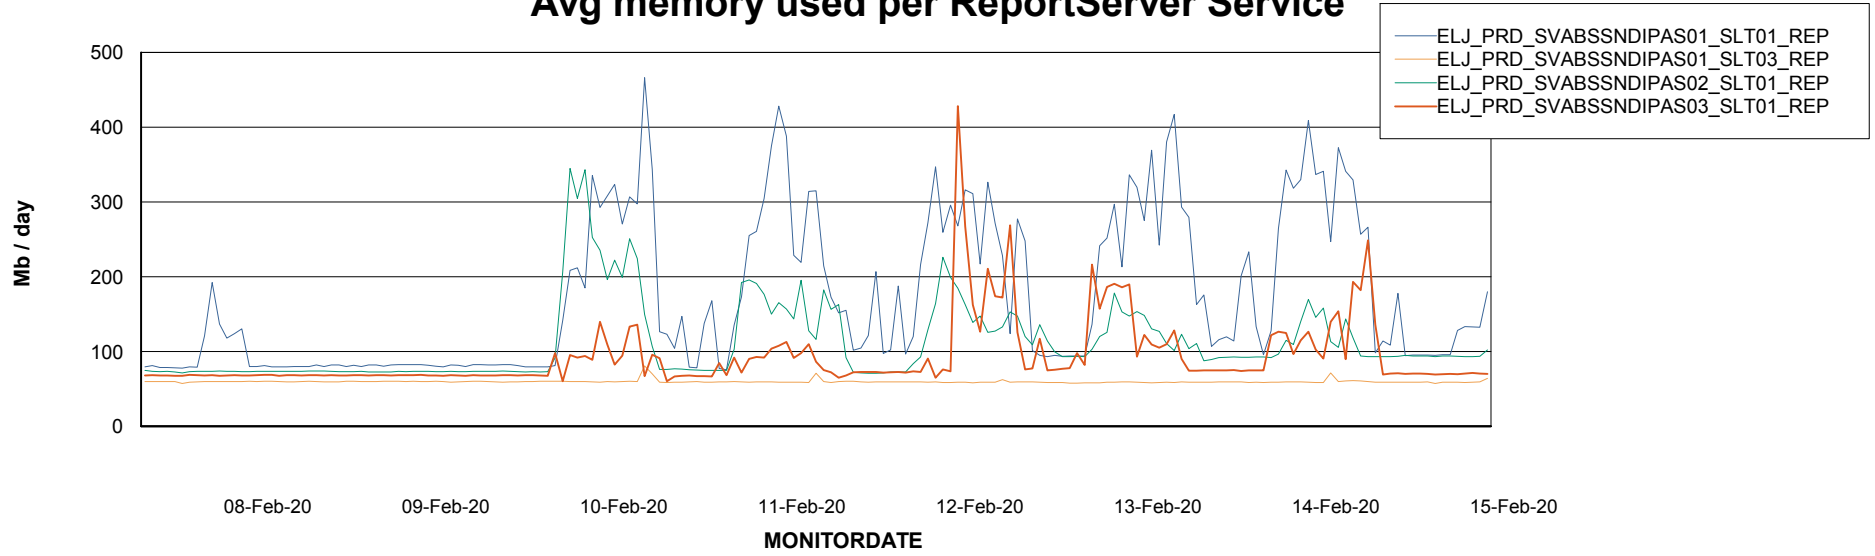

ABSSolute Application ReportServer Services

Avg memory used per ReportServer Service