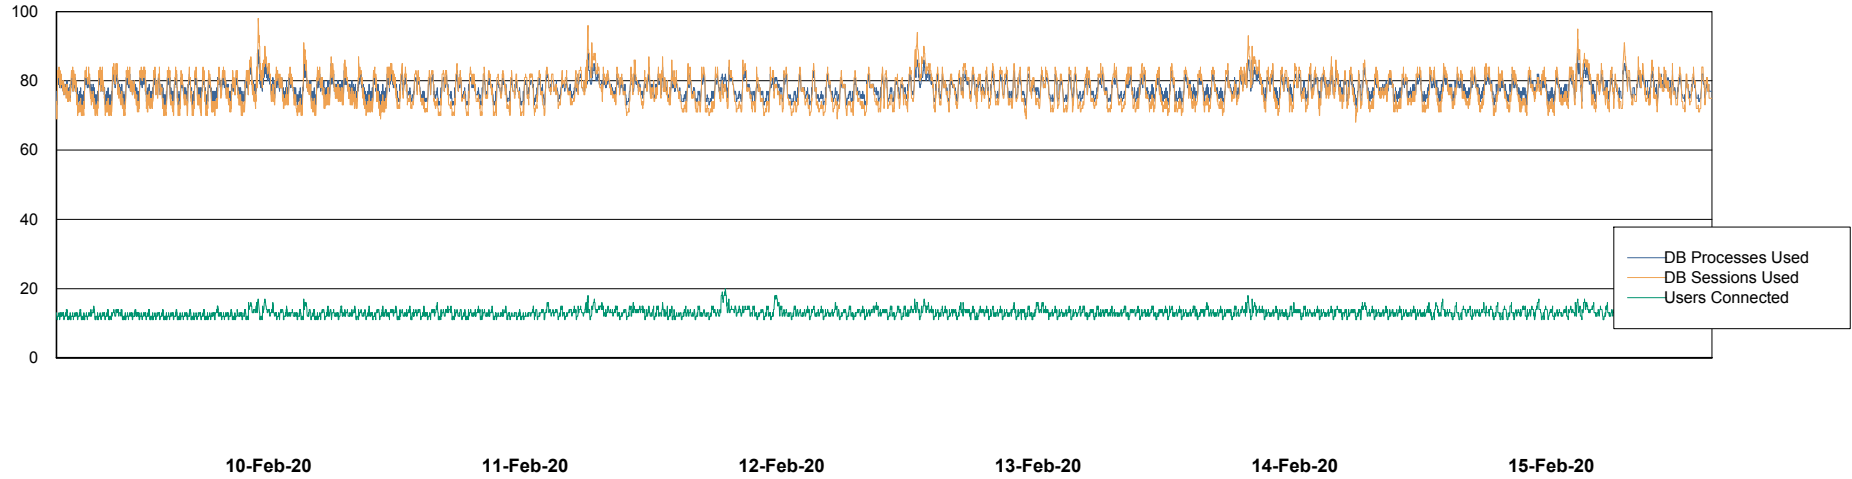

Database Performance ELJDB_PRD_BI

DB Processes Max 1,000
DB Sessions Max 1,524