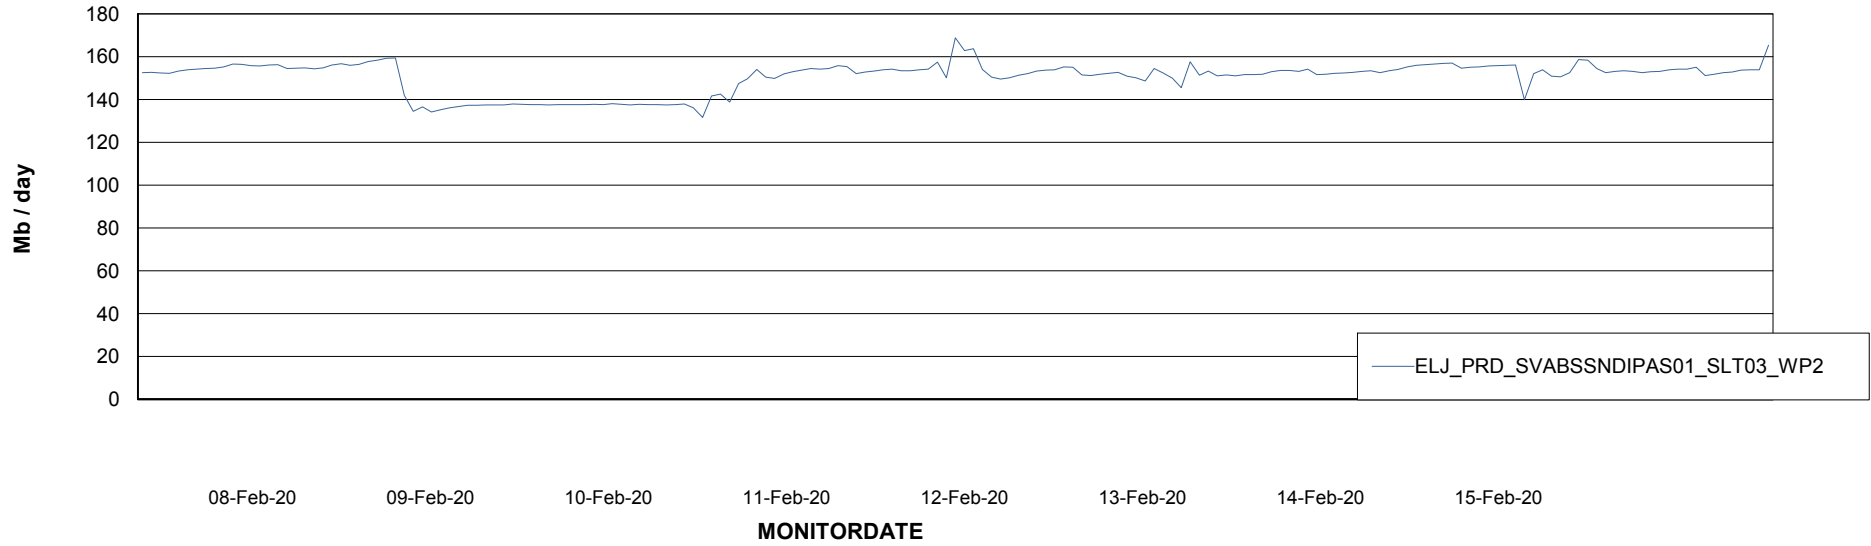

ABSSolute Web Component Services

Avg memory used per ABS Web component