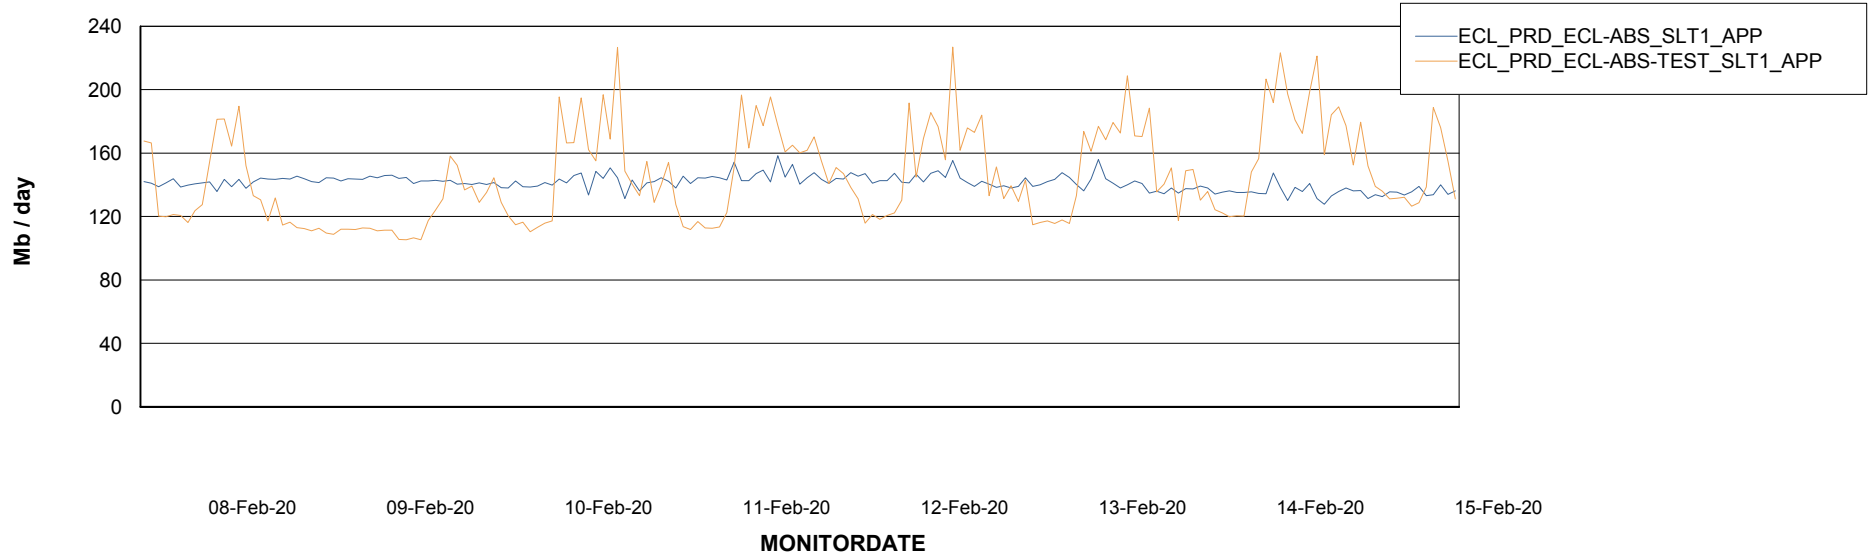

Database Tablespace ECLDB_Production

Date	Tablespace Name	Filesize (Gb)	Usedsize (Gb)	Percentage free
15-Feb-20	ABSDATA	44	37	16
	INDX	8	1	88
14-Feb-20	ABSDATA	44	37	16
	INDX	8	1	88
13-Feb-20	ABSDATA	44	37	16
	INDX	8	1	88
12-Feb-20	ABSDATA	44	37	16
	INDX	8	1	88
11-Feb-20	ABSDATA	44	37	16
	INDX	8	1	88
10-Feb-20	ABSDATA	44	37	16
	INDX	8	1	88
09-Feb-20	ABSDATA	44	37	16
	INDX	8	1	88

Weekly SLA Customer Report

Customer ECL Production
Database ID 77

ABSSolute Application Server Services

Avg memory used per ABS Server Service

Avg users per day per ABS server

Weekly SLA Customer Report

Customer ECL Production
Database ID 77