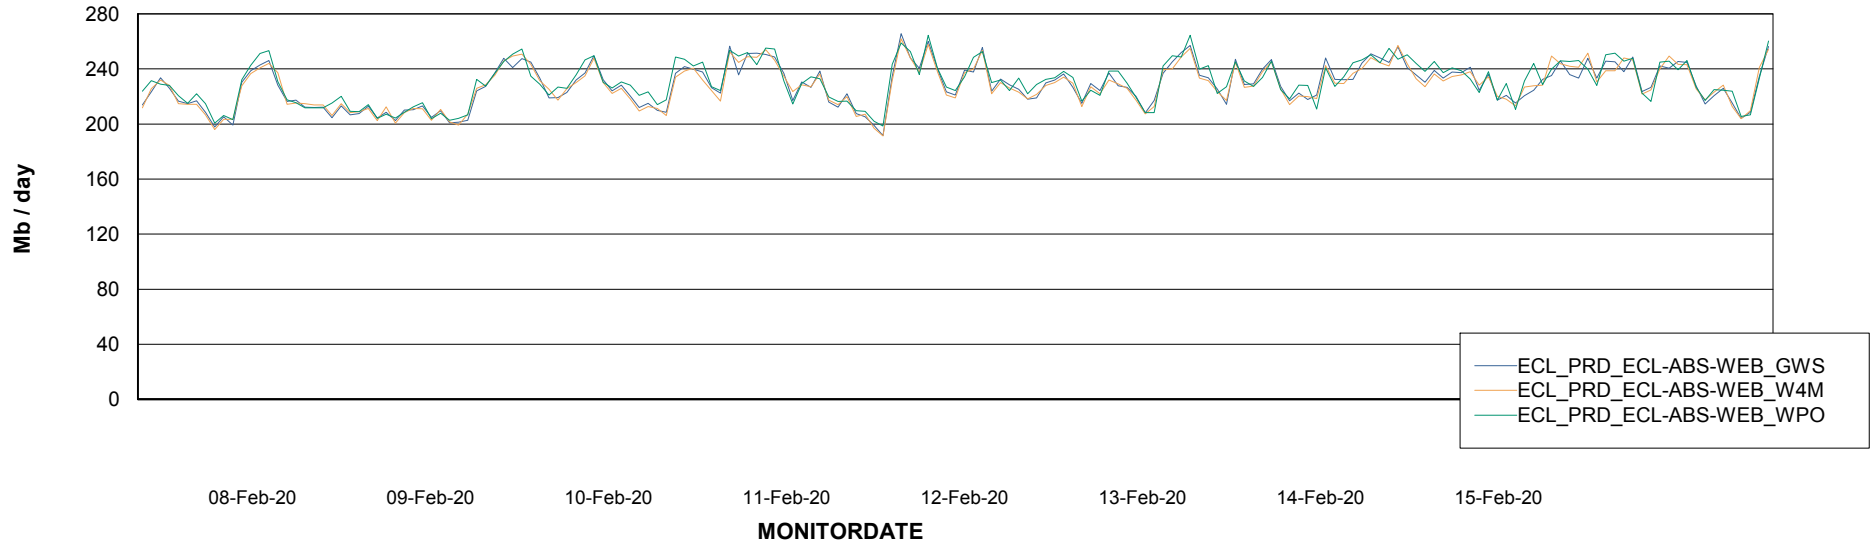

ABSSolute Application ReportServer Services

Avg memory used per ReportServer Service

Weekly SLA Customer Report

Customer ECL Production
Database ID 77

ABSSolute Web Component Services

Avg memory used per ABS Web component