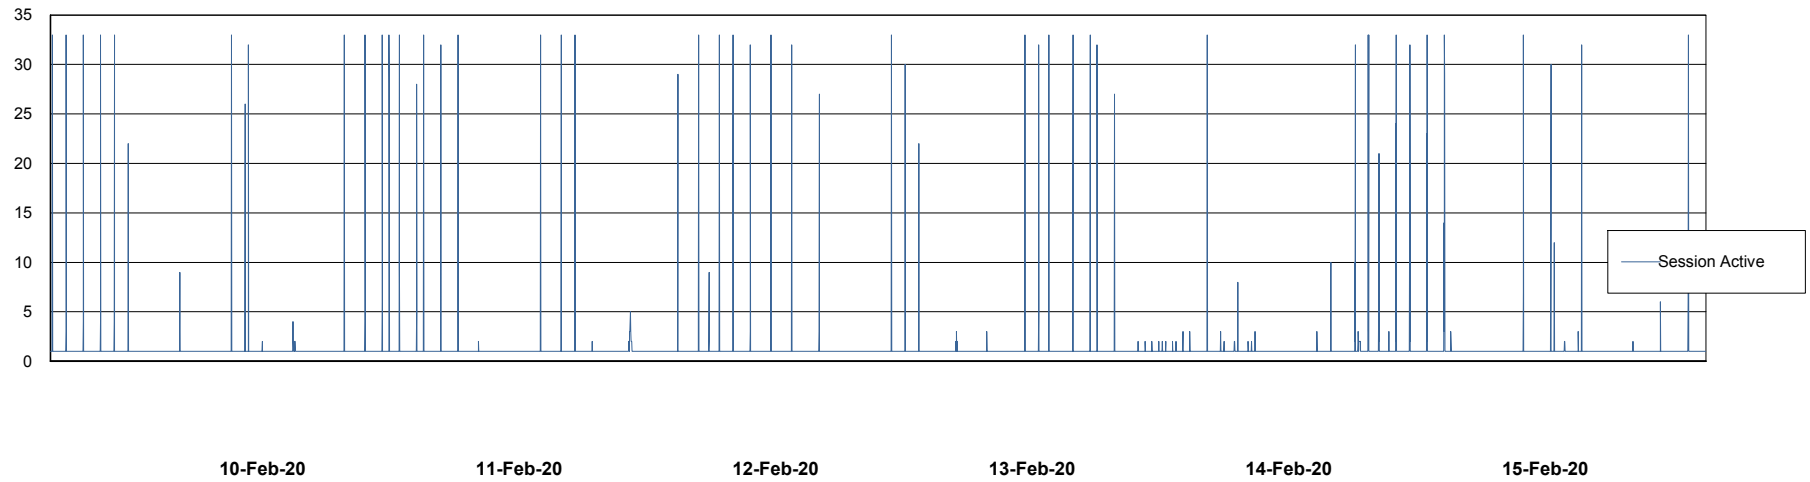

Database Performance ECLDB_Standby

DB Processes Max 300
DB Sessions Max 480