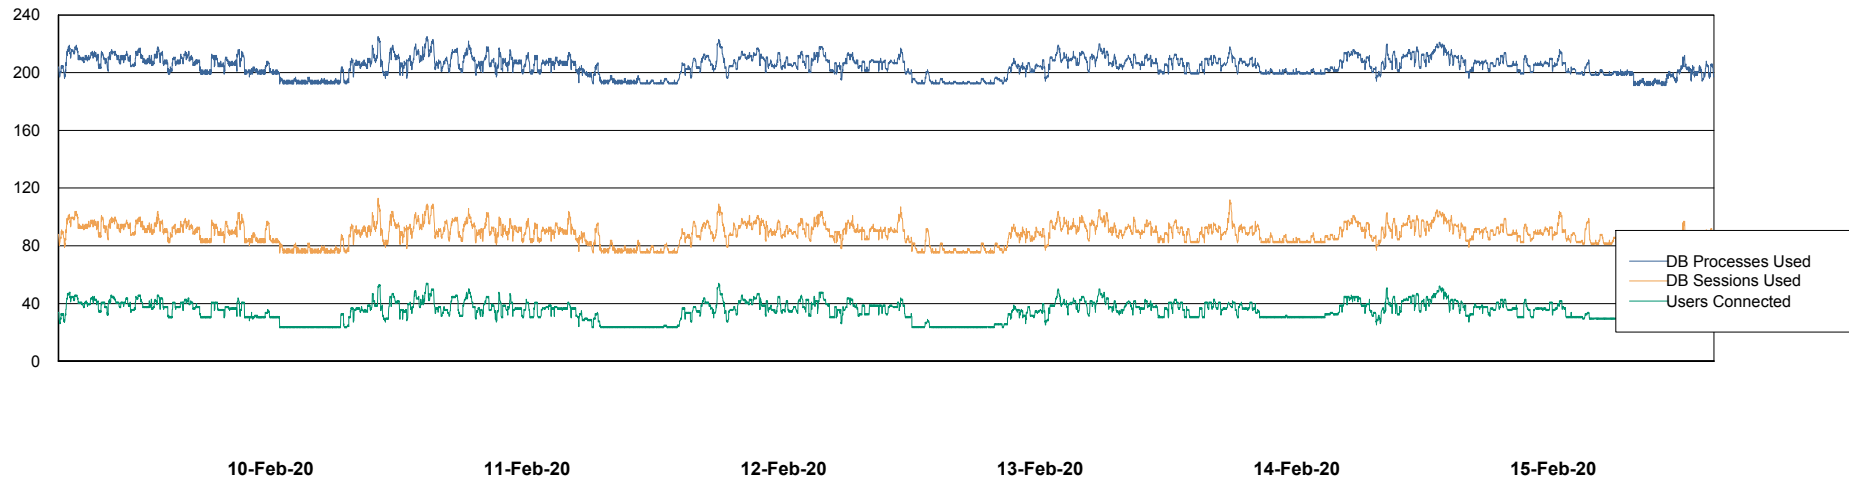

Weekly SLA Customer Report

Customer ECL Production
Database ID 77

Harddisk Usage ECL_PRD_ECL-ABS-WEB

	Free disk space on c: (%)	Total disk space on c: (Gb)
15-Feb-20	79	127
14-Feb-20	79	127
13-Feb-20	79	127
12-Feb-20	79	127
11-Feb-20	79	127
10-Feb-20	79	127
09-Feb-20	79	127

Weekly SLA Customer Report

Customer ECL Production
Database ID 77

Database Performance ECLDB_Production

DB Processes Max 300
DB Sessions Max 480

Weekly SLA Customer Report

Customer ECL Production
Database ID 77