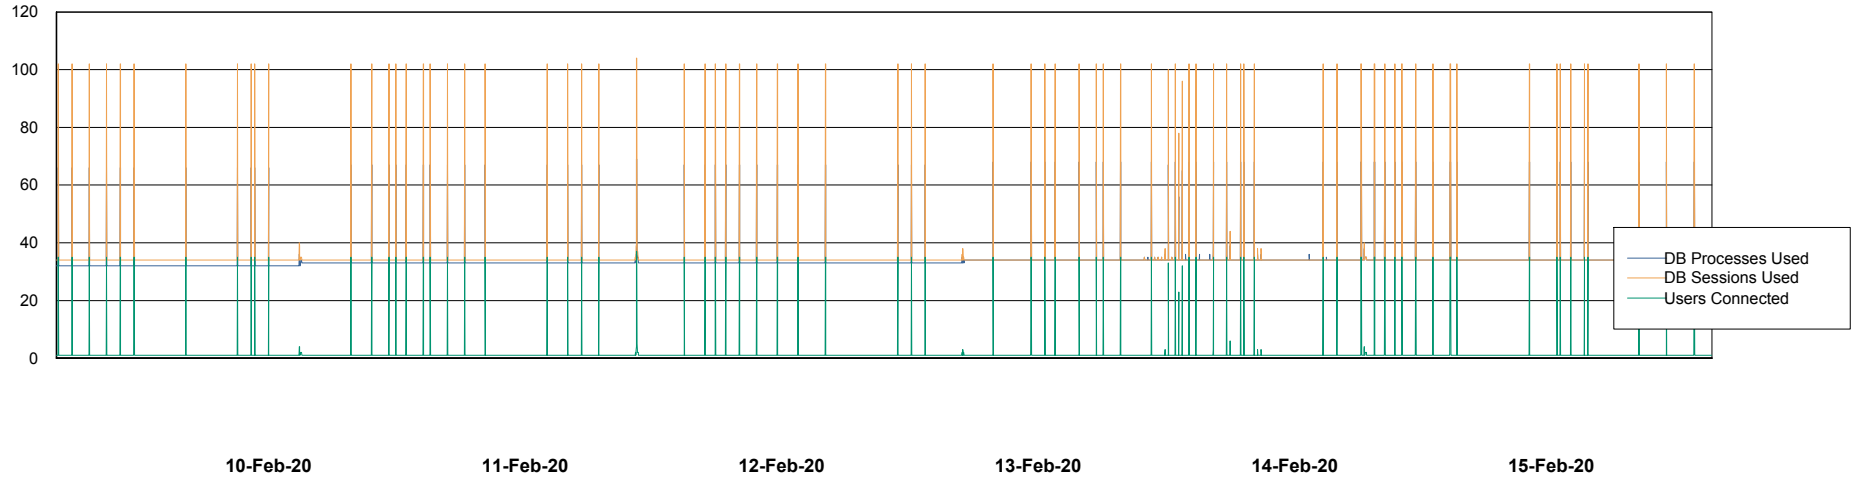

Weekly SLA Customer Report

Customer ECL Production
Database ID 77

Database Performance ECLDB_Production

DB Processes Max 300
DB Sessions Max 480

Weekly SLA Customer Report

Customer ECL Production
Database ID 77

Database Performance ECLDB_Standby

DB Processes Max 300
DB Sessions Max 480

Weekly SLA Customer Report

Customer ECL Production
 Database ID 77

DATABASE SIZE ECLDB_Production

Database growth over last month