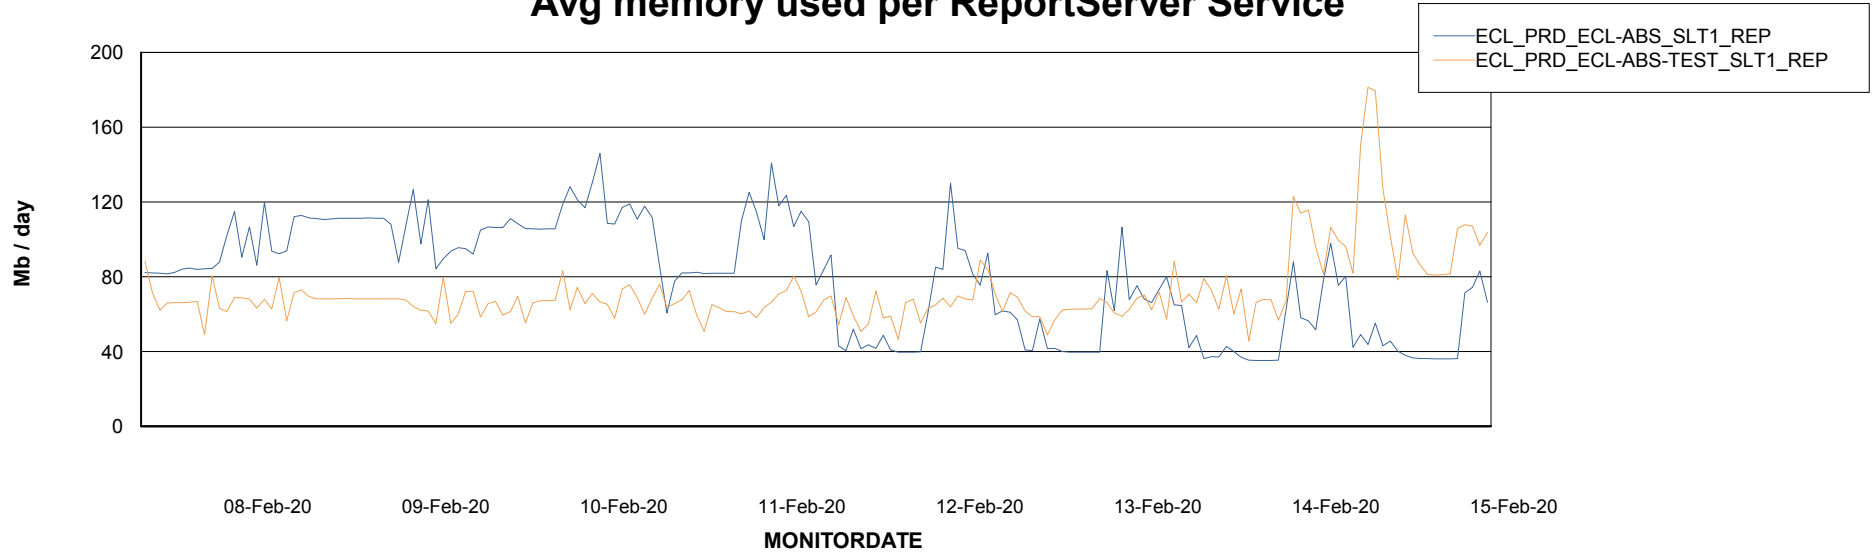

ABSSolute Application ReportServer Services

Avg memory used per ReportServer Service