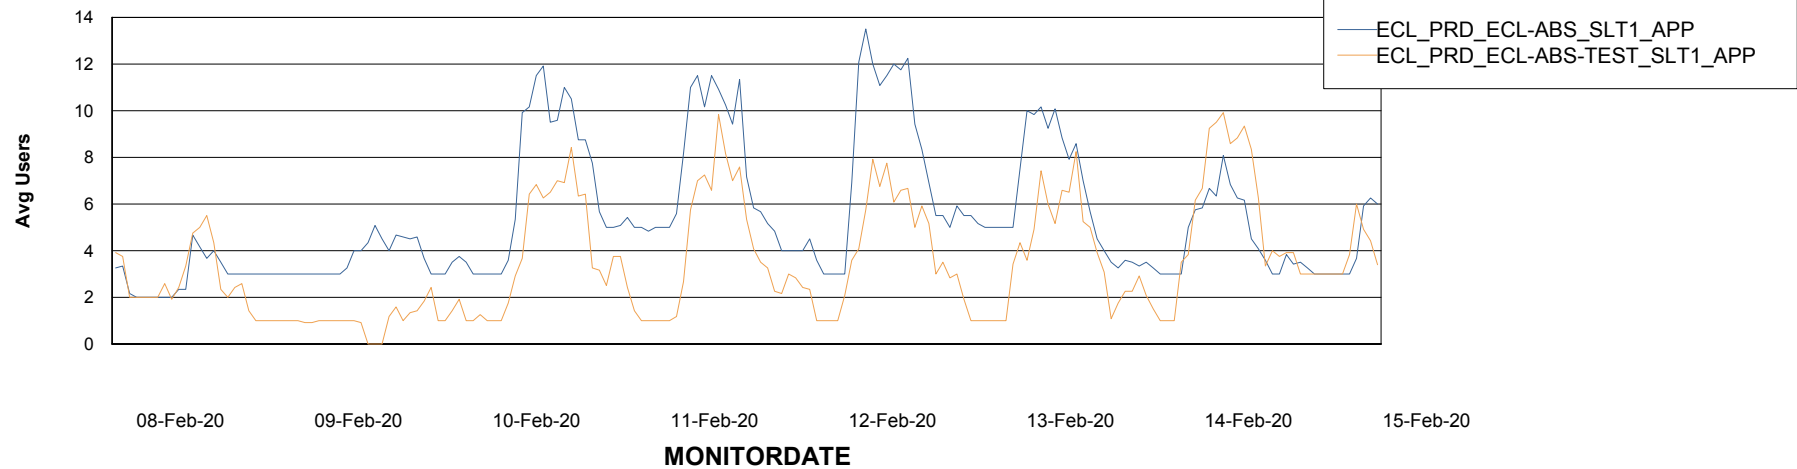

Weekly SLA Customer Report

Customer ECL Production
Database ID 77

ABSSolute Application Server Services

Avg memory used per ABS Server Service

Avg users per day per ABS server

Weekly SLA Customer Report

Customer ECL Production
Database ID 77