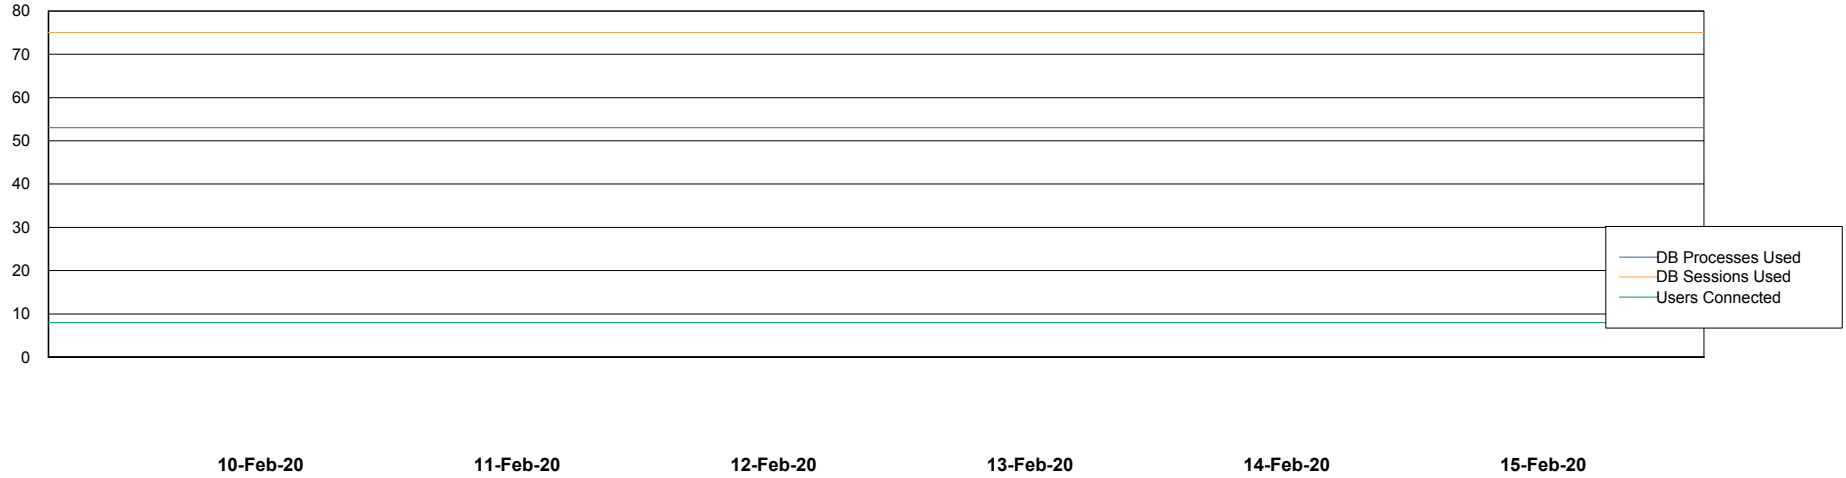

Database Performance DFDDDB_Standby

DB Processes Max 600
DB Sessions Max 928