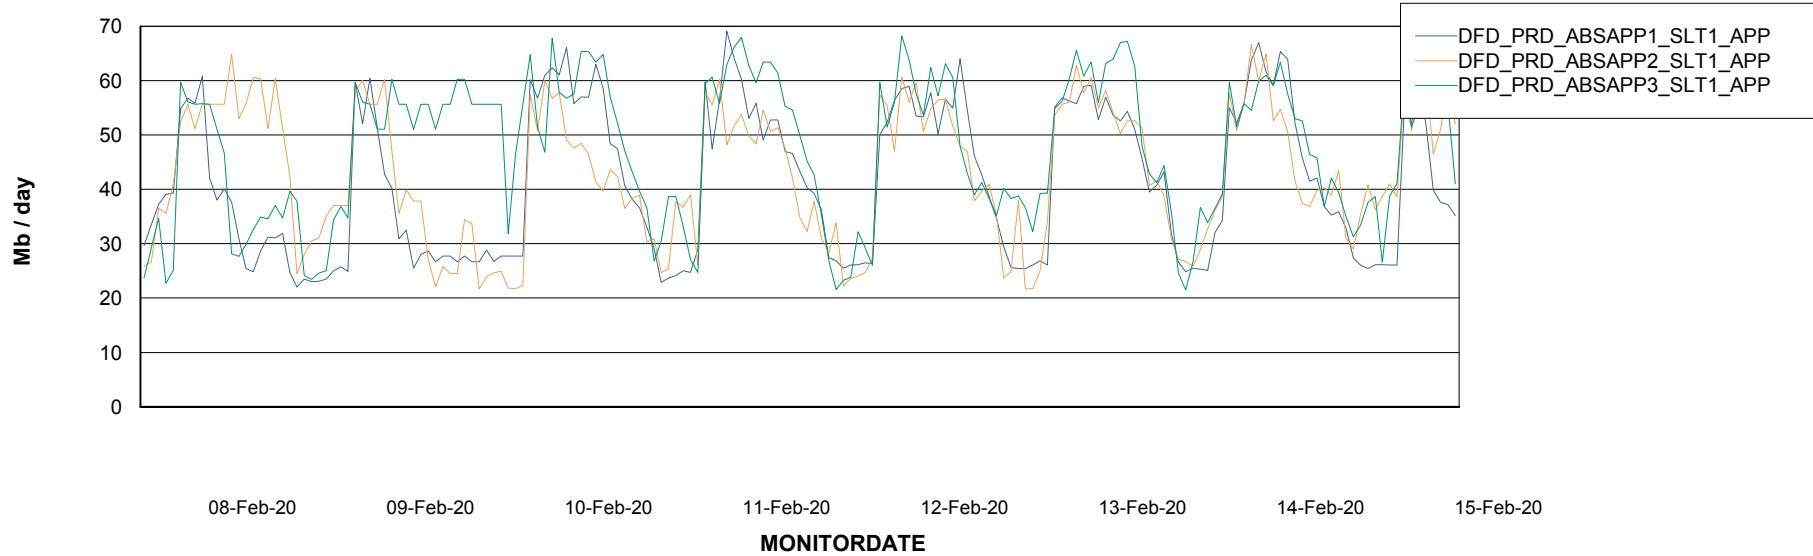

Standby Database Health DFD Production

Recovery lag for last 7 days

Weekly SLA Customer Report

Customer DFD Production
Database ID 39

ABSSolute Application Server Services

Avg memory used per ABS Server Service