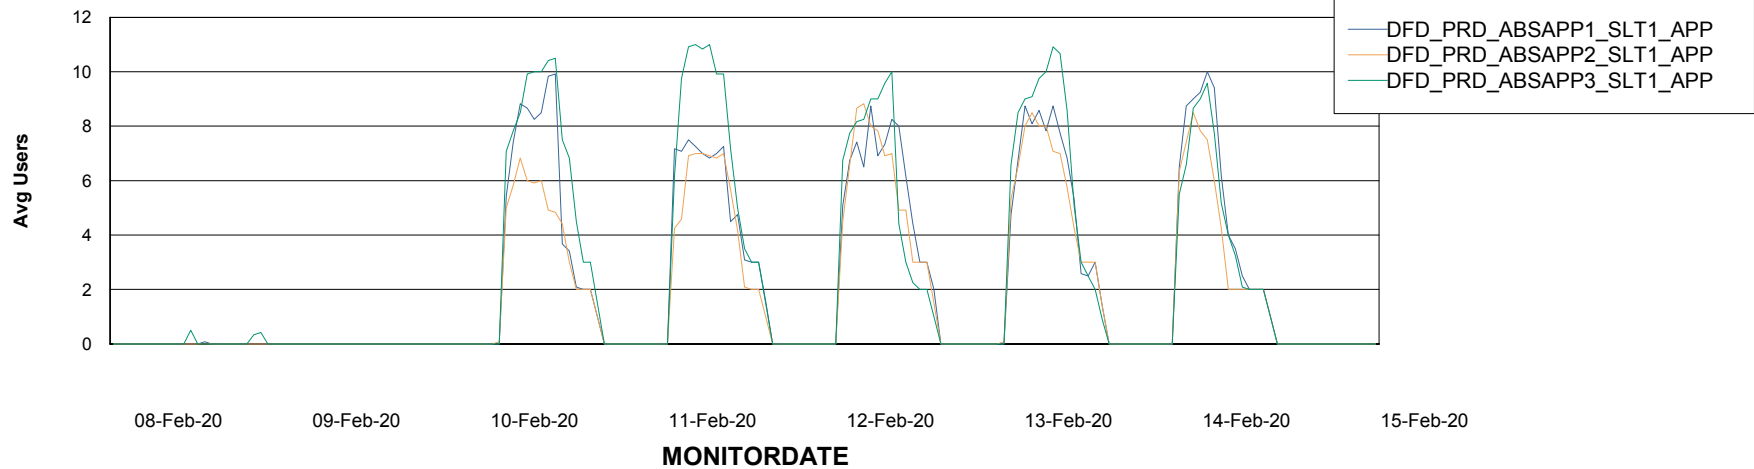

Avg users per day per ABS server