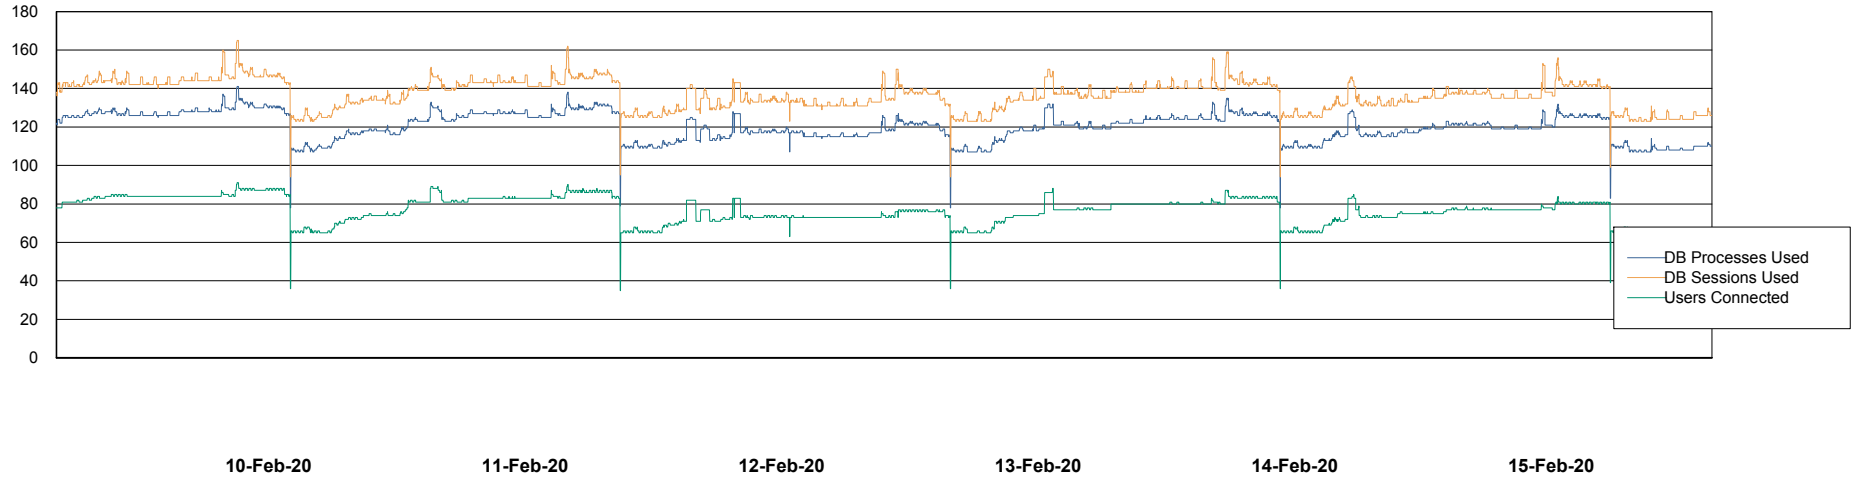

Harddisk Usage DFD_PRD_ORACLE2

| | Free disk space on c: (%) | Total disk space on c: (Gb) | Free disk space on d: (%) | Total disk space on d: (Gb) | Free disk space on e: (%) | Total disk space on e: (Gb) | Free disk space on f: (%) | Total disk space on f: (Gb) |
|-----------|---------------------------|-----------------------------|---------------------------|-----------------------------|---------------------------|-----------------------------|---------------------------|-----------------------------|
| 15-Feb-20 | 26 | 78 | 70 | 479 | 55 | 800 | 57 | 800 |
| 14-Feb-20 | 26 | 78 | 70 | 479 | 55 | 800 | 57 | 800 |
| 13-Feb-20 | 26 | 78 | 70 | 479 | 55 | 800 | 57 | 800 |
| 12-Feb-20 | 26 | 78 | 70 | 479 | 55 | 800 | 57 | 800 |
| 11-Feb-20 | 26 | 78 | 70 | 479 | 56 | 800 | 57 | 800 |
| 10-Feb-20 | 26 | 78 | 70 | 479 | 56 | 800 | 57 | 800 |
| 09-Feb-20 | 26 | 78 | 70 | 479 | 56 | 800 | 57 | 800 |

Weekly SLA Customer Report

Customer DFD Production
Database ID 39

Database Performance DFDDB_Production

DB Processes Max 600
DB Sessions Max 928

Weekly SLA Customer Report

Customer DFD Production
Database ID 39