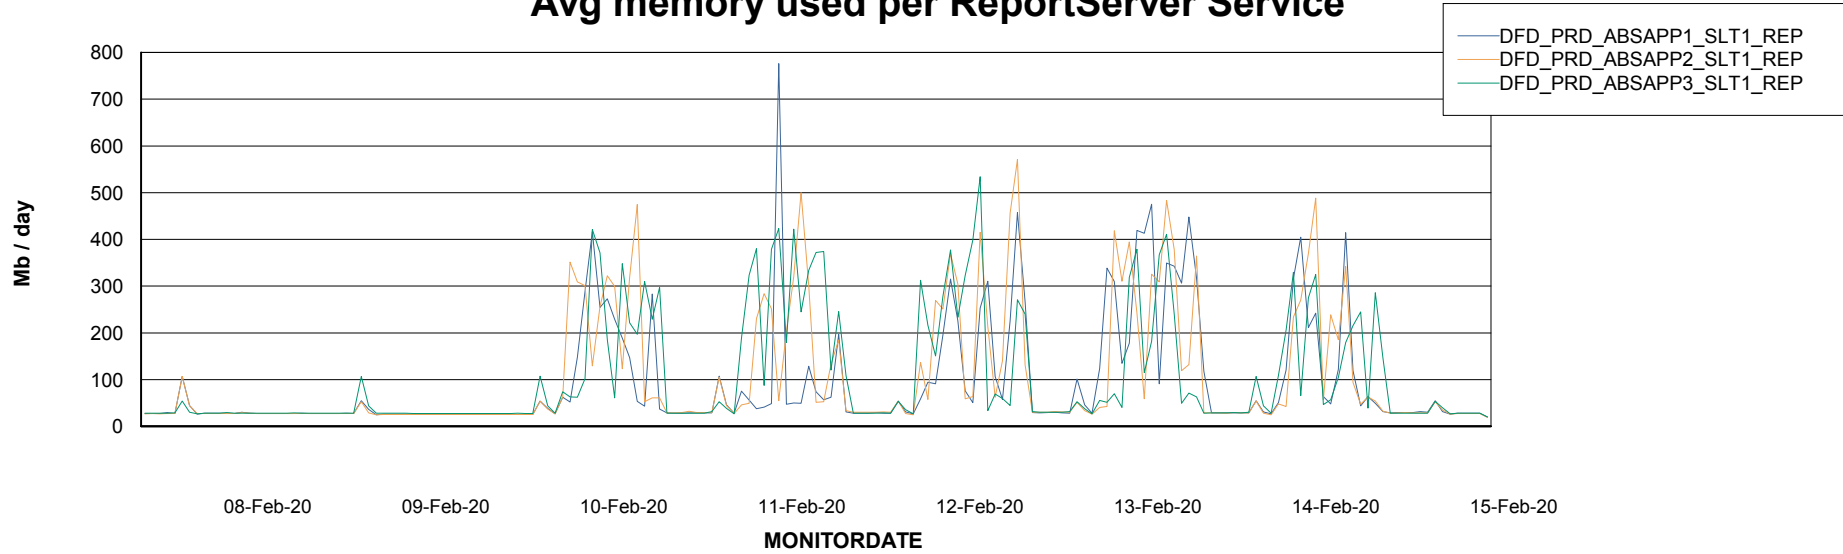

Avg users per day per ABS server

Weekly SLA Customer Report

Customer DFD Production
Database ID 39

ABSSolute Application ReportServer Services

Avg memory used per ReportServer Service

Disaster per ABS component