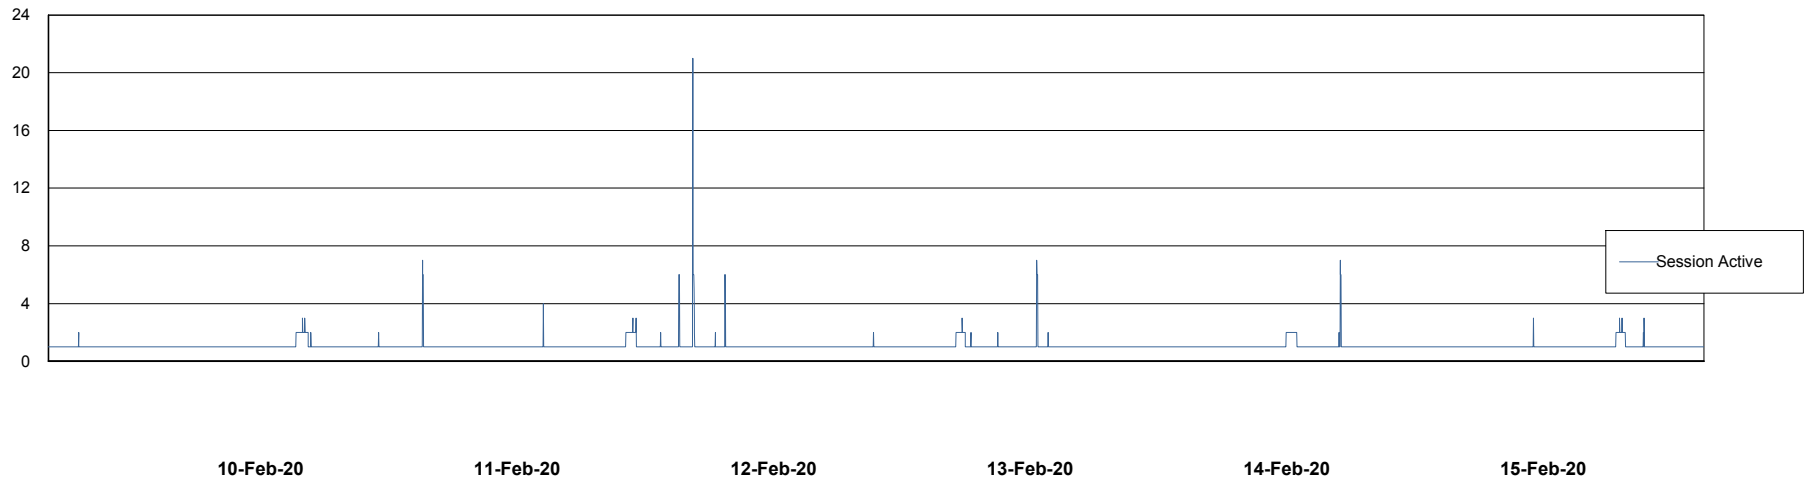

Database Performance DFDDDB_Standby

DB Processes Max 600
DB Sessions Max 928

Weekly SLA Customer Report

Customer DFD Production
Database ID 39

Database Performance DFDDDBBI_Production

DB Processes Max 500
DB Sessions Max 772