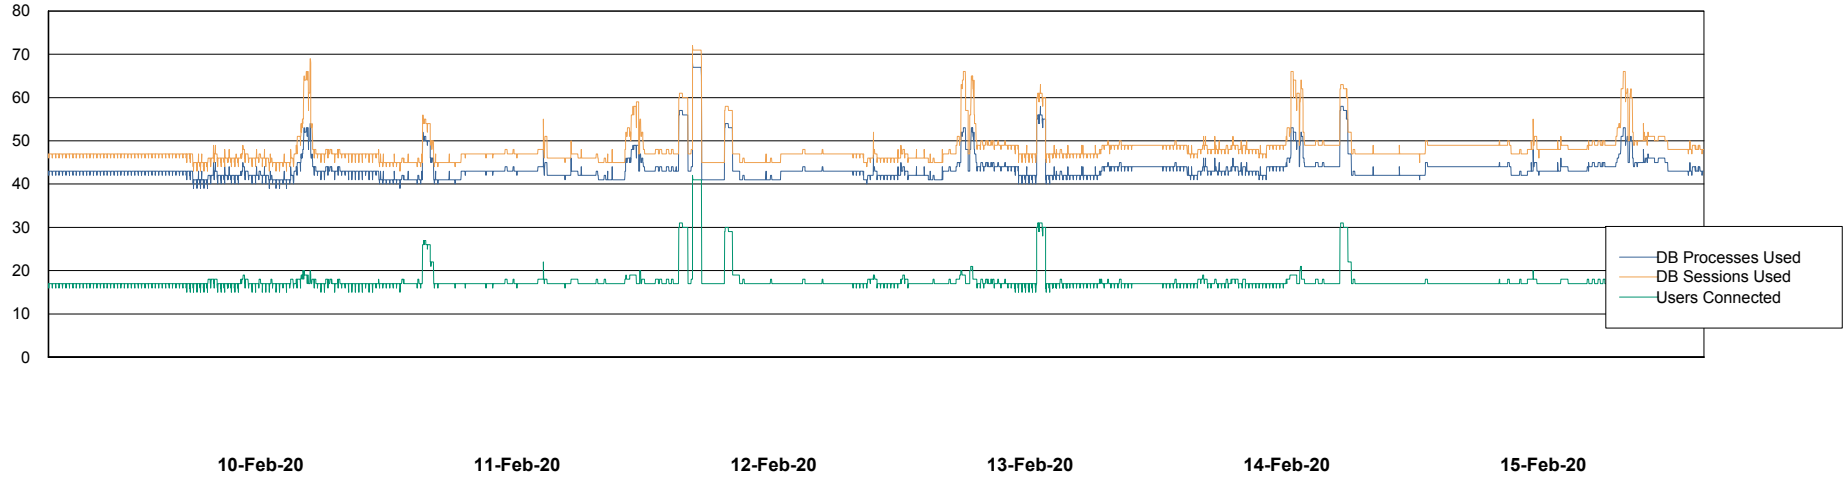

Database Performance DFDDDB_Standby

DB Processes Max 600
DB Sessions Max 928

Weekly SLA Customer Report

Customer DFD Production
Database ID 39

Database Performance DFDDDBBI_Production

DB Processes Max 500
DB Sessions Max 772