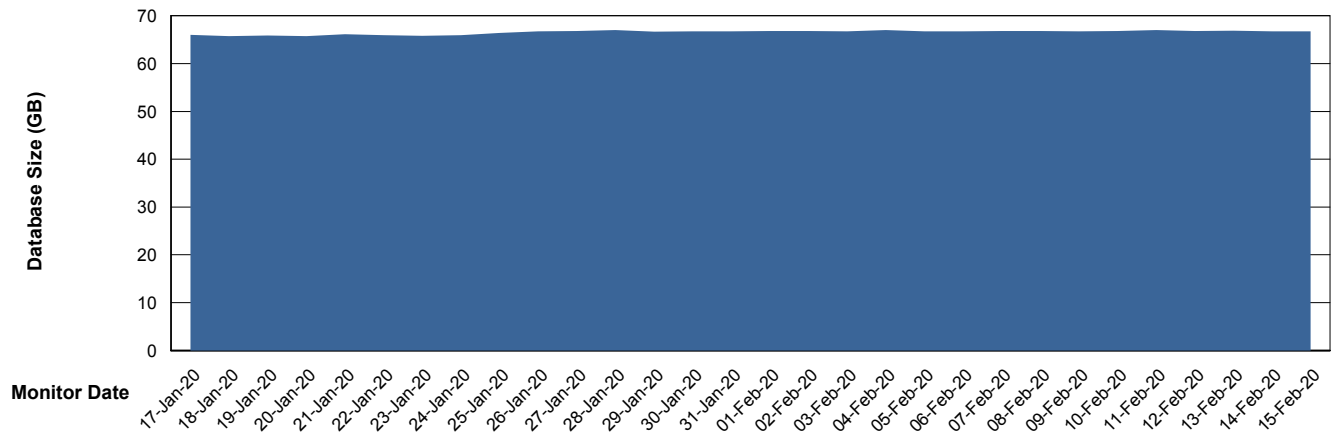

Weekly SLA Customer Report

Customer DFD Production
Database ID 39

DATABASE SIZE DFDDDB_Production

Database growth over last month

DATABASE SIZE DFDDDBI_Production

Database growth over last month

Weekly SLA Customer Report