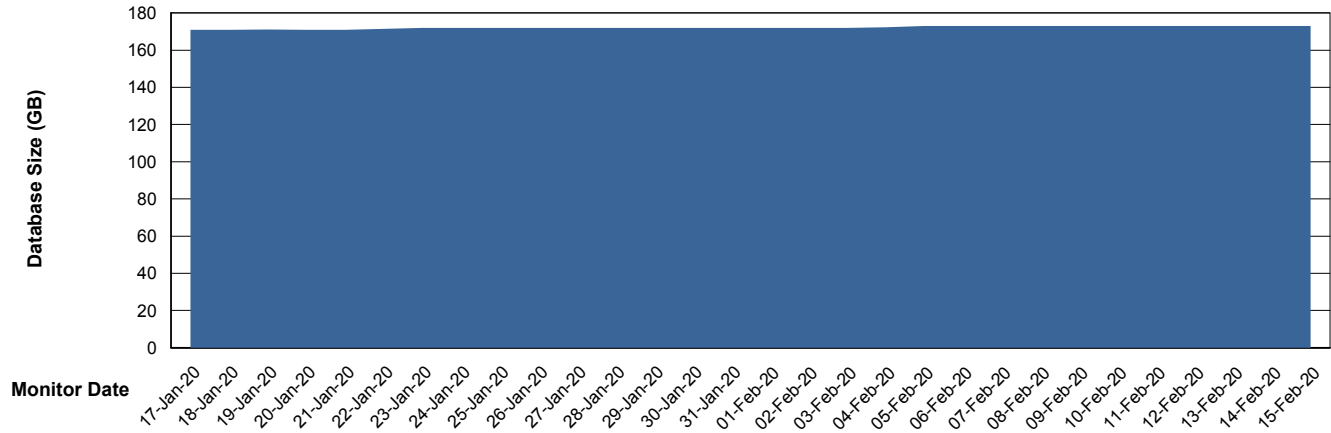

DATABASE SIZE DFDDDB_Production

Database growth over last month