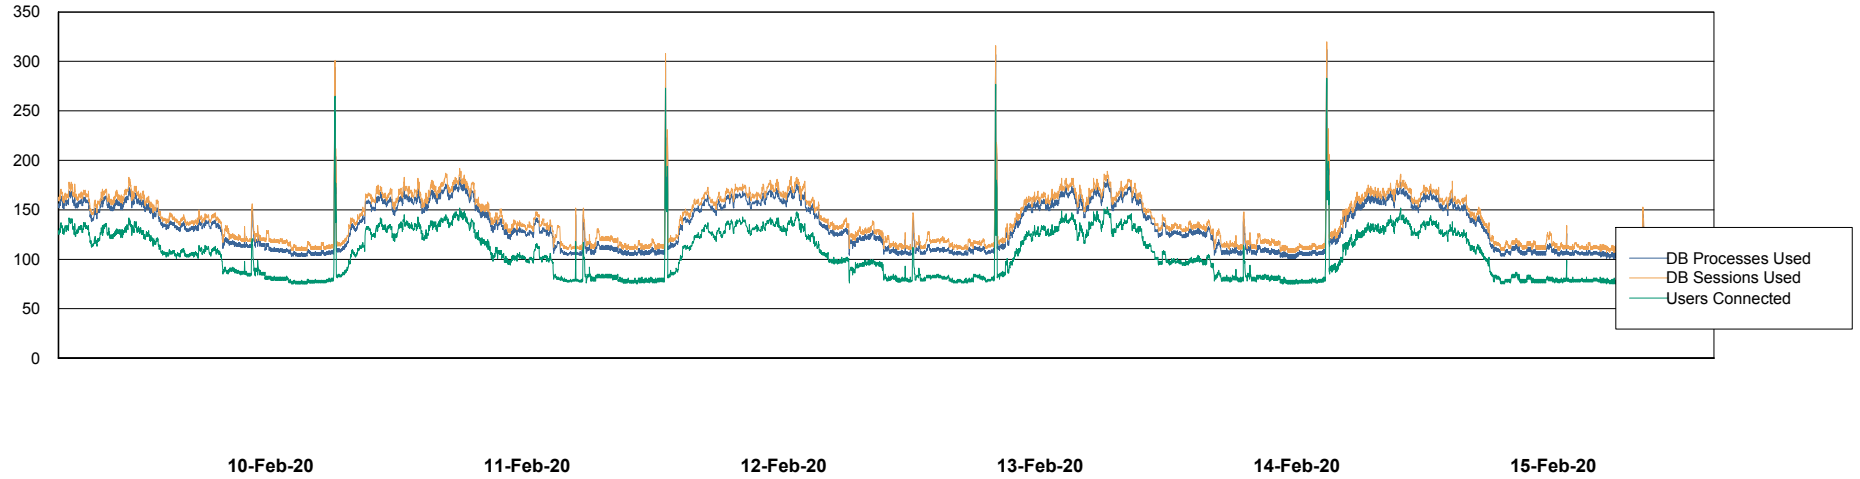

Database Performance BNLDB_Production

DB Processes Max 700
DB Sessions Max 1,072