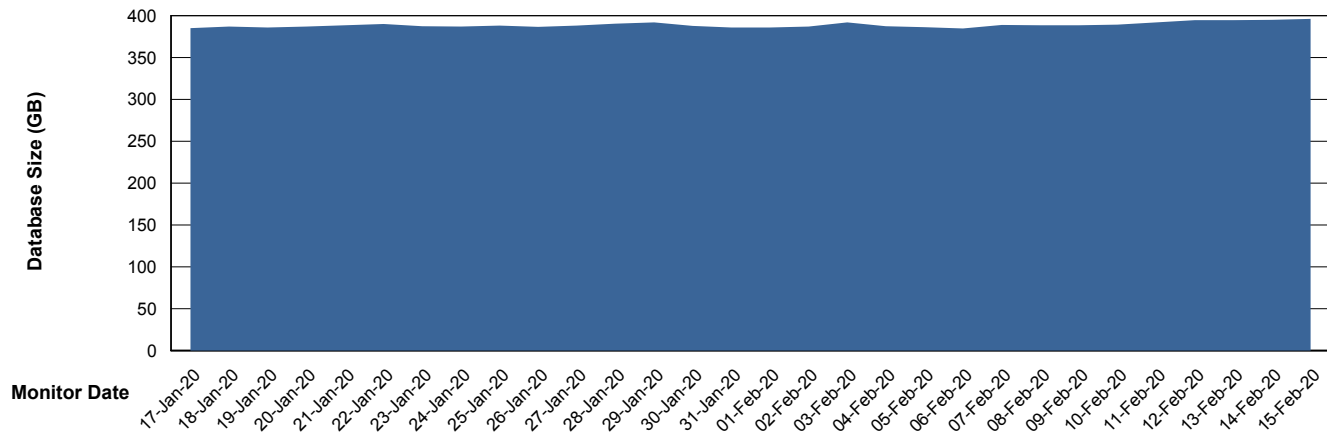

DATABASE SIZE BNLDB_Production

Database growth over last month