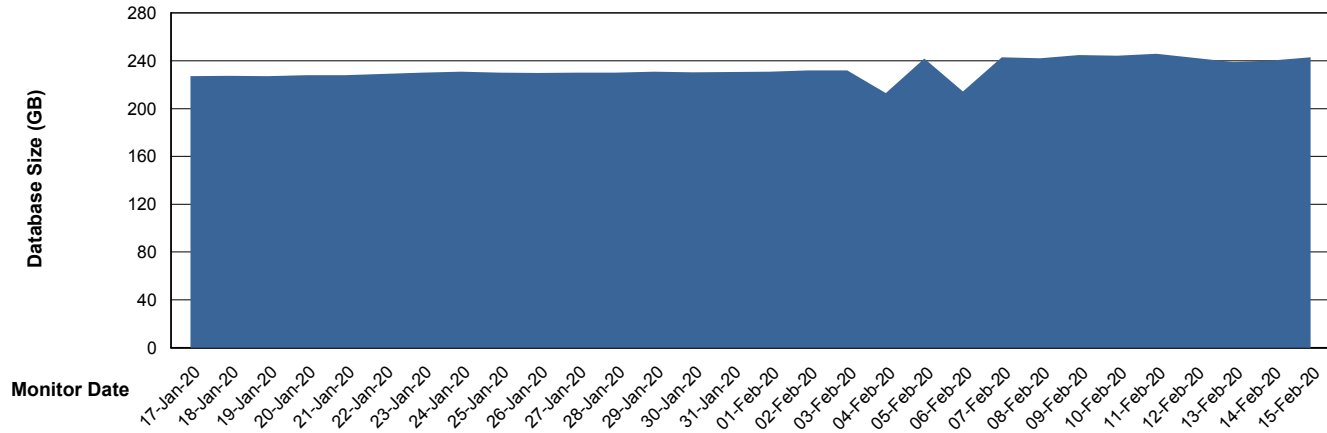

DATABASE SIZE BNLDB_FUT_FutureLive

Database growth over last month