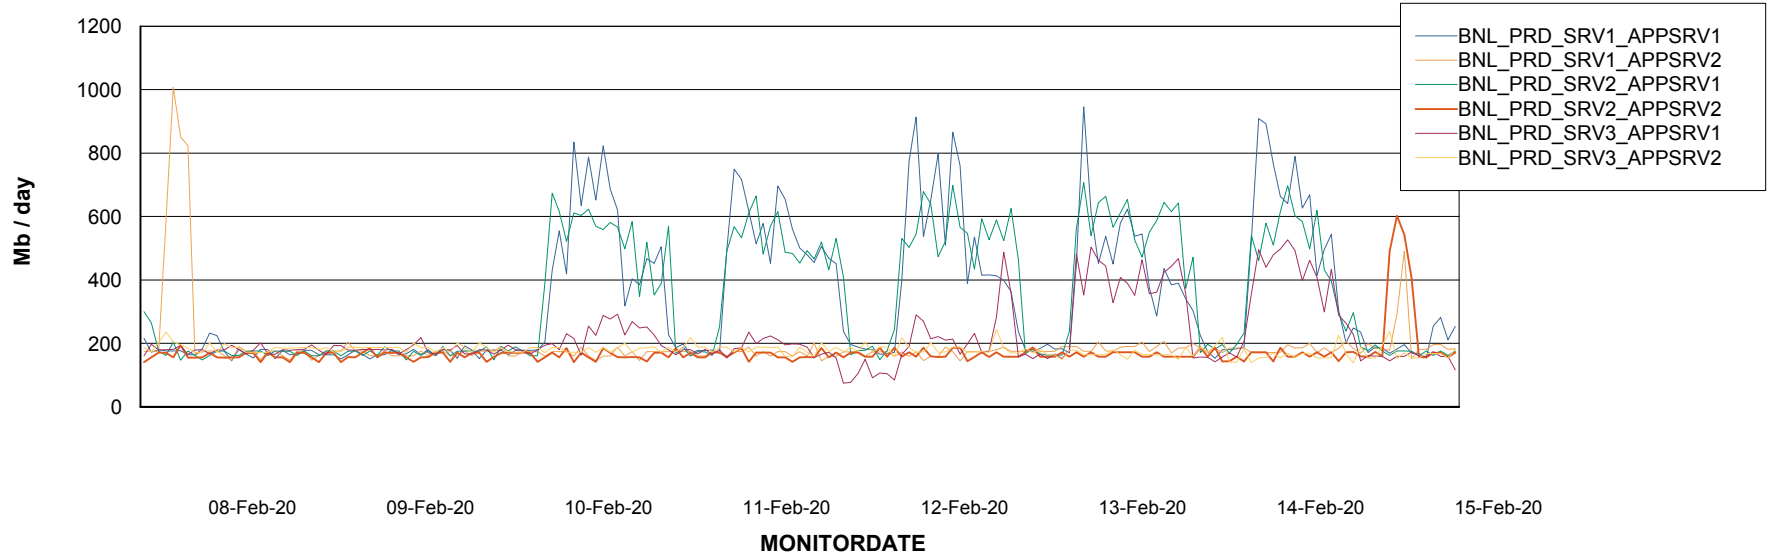

ABSSolute Application Server Services

Avg memory used per ABS Server Service