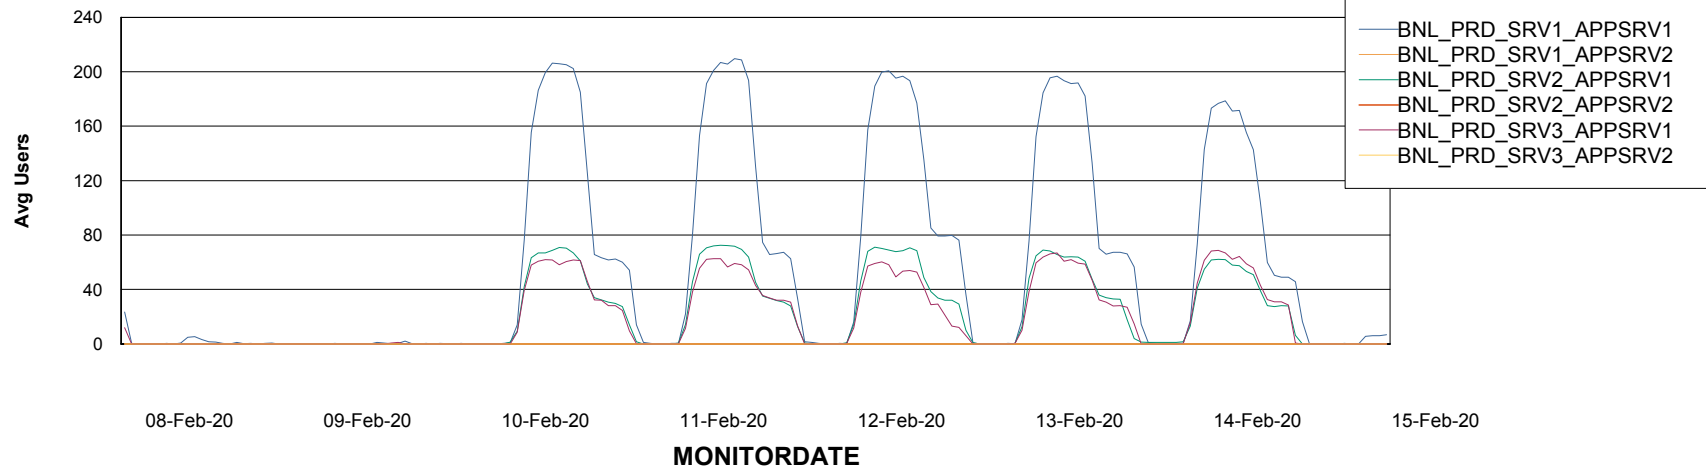

Avg users per day per ABS server