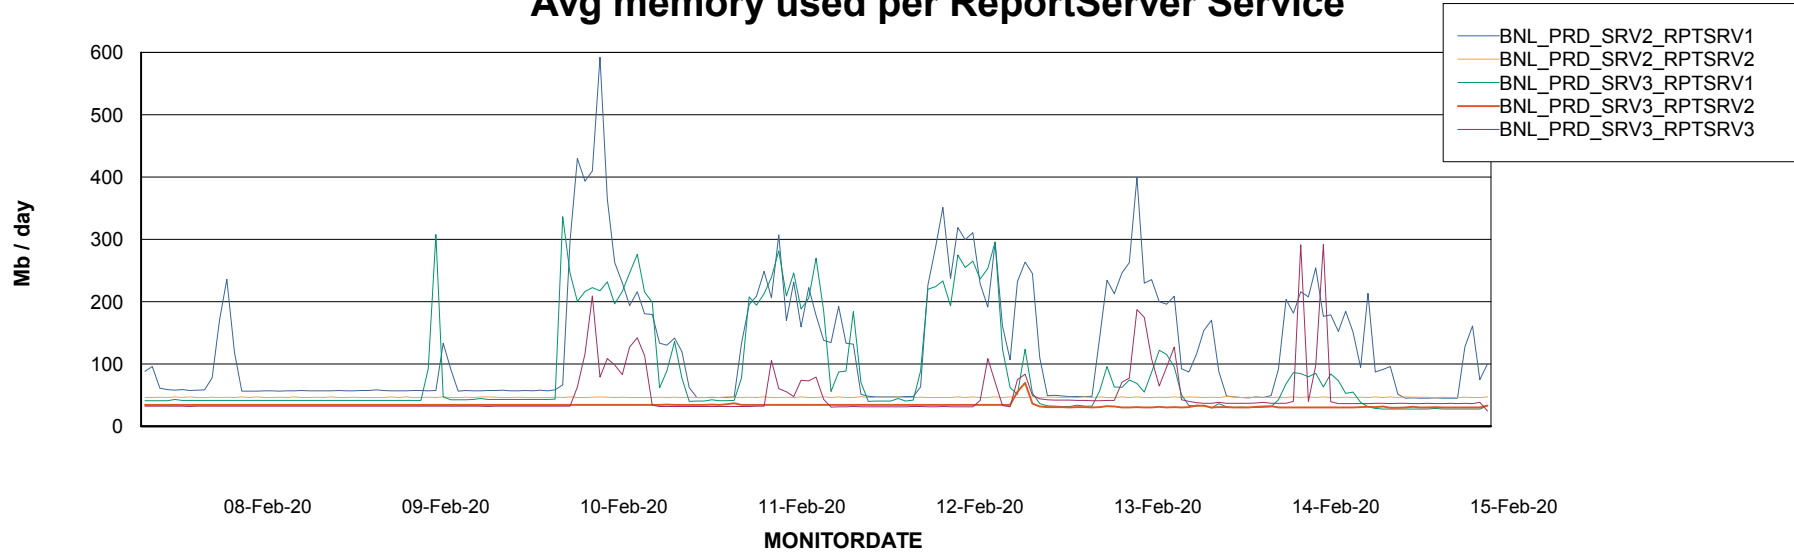

ABSSolute Web Component Services

Avg memory used per ReportServer Service