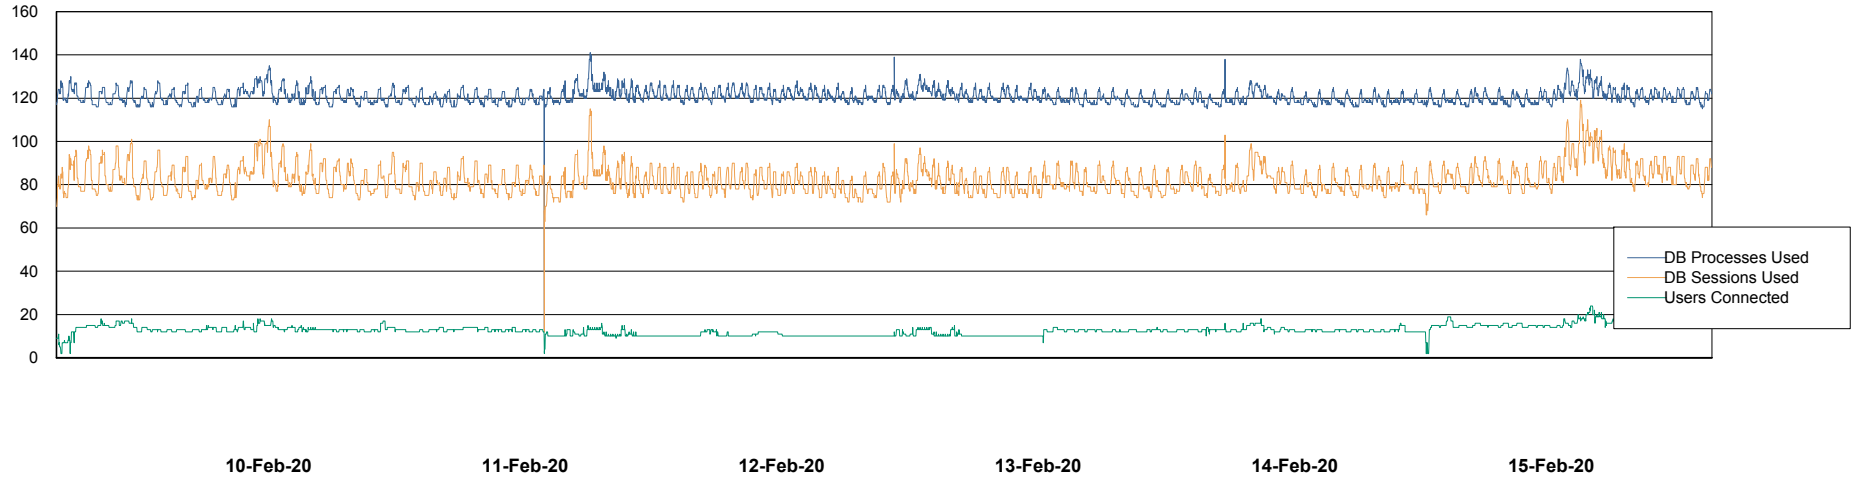

Database Performance BNLDB_FUT_FutureLive

DB Processes Max 1,000
DB Sessions Max 1,536