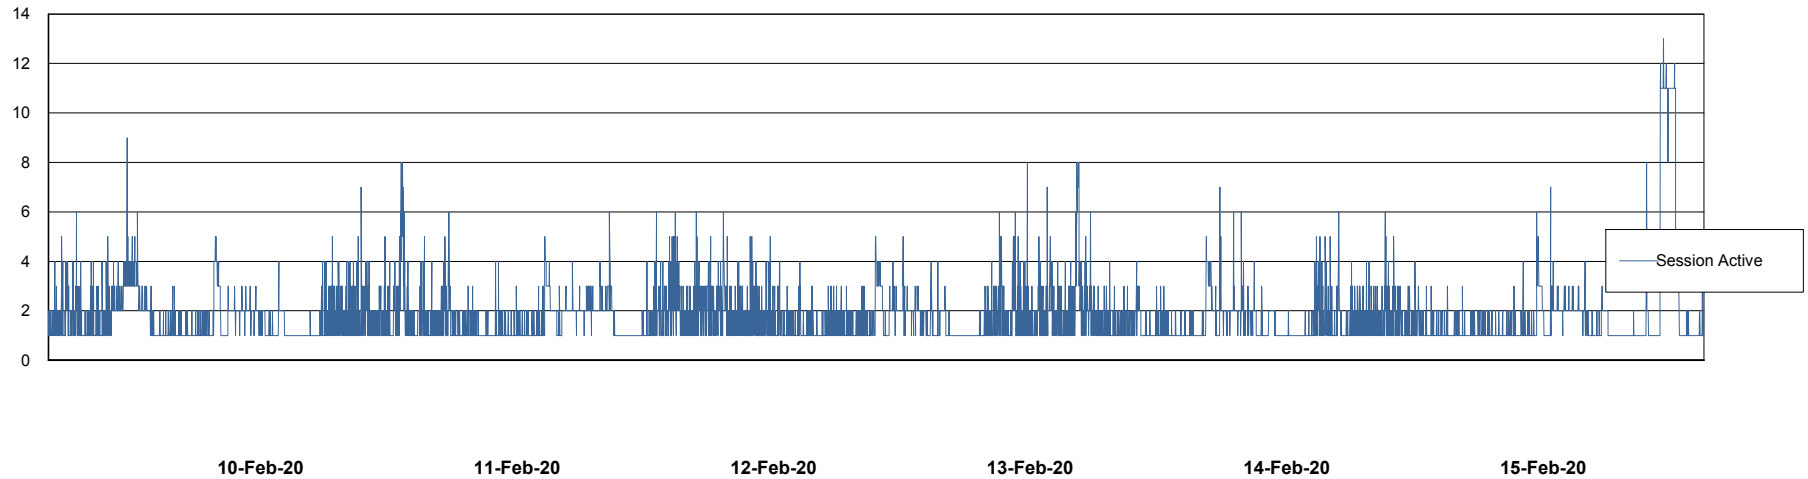

Weekly SLA Customer Report

Customer BGG_Production
Database ID 58

Database Performance BGGDB_BI

Weekly SLA Customer Report

Customer BGG_Production
Database ID 58

Database Performance BGGDB_Production

Weekly SLA Customer Report

Customer BGG_Production
Database ID 58

Database Performance BGGDB_Standby

Weekly SLA Customer Report

Customer BGG_Production
Database ID 58

DATABASE SIZE BGGDB_BI

Database growth over last month

DATABASE SIZE BGGDB_Production