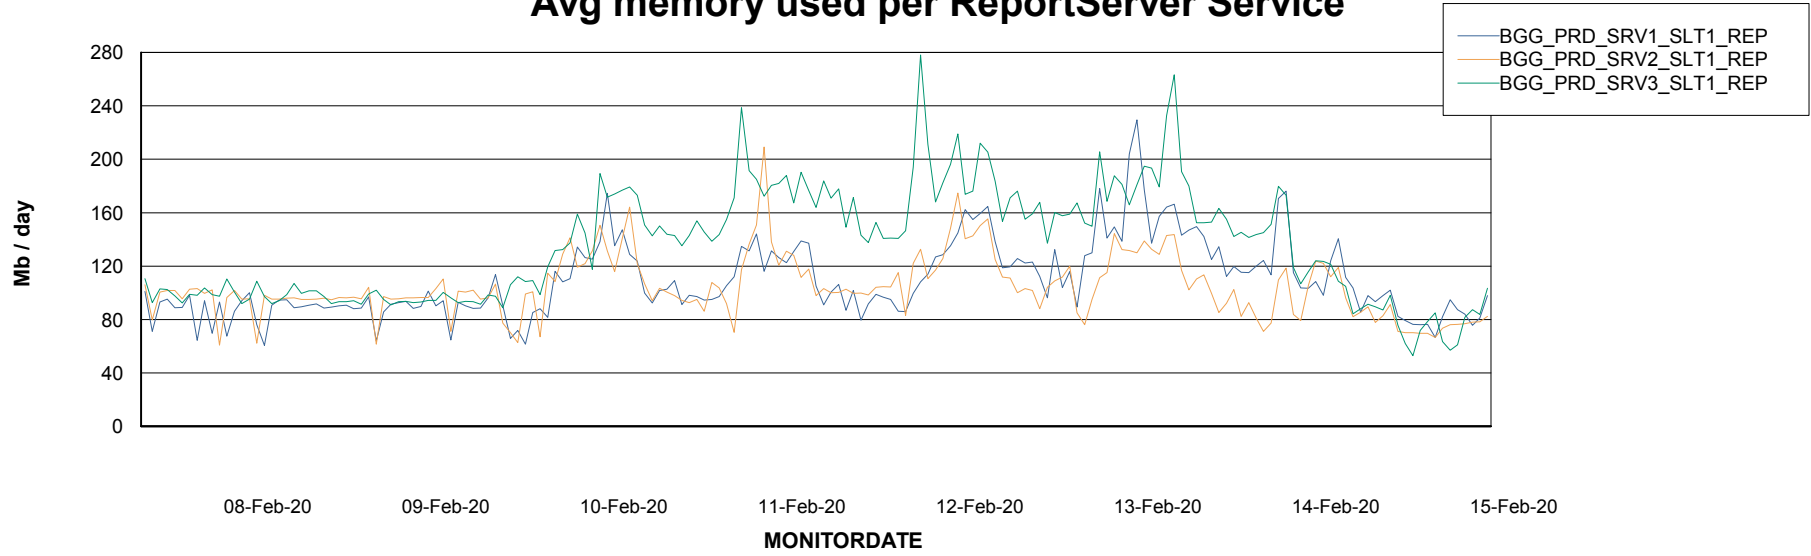

Avg memory used per ABS Server Service

Avg users per day per ABS server

Weekly SLA Customer Report

Customer BGG_Production
Database ID 58

ABSSolute Application ReportServer Services

Avg memory used per ReportServer Service