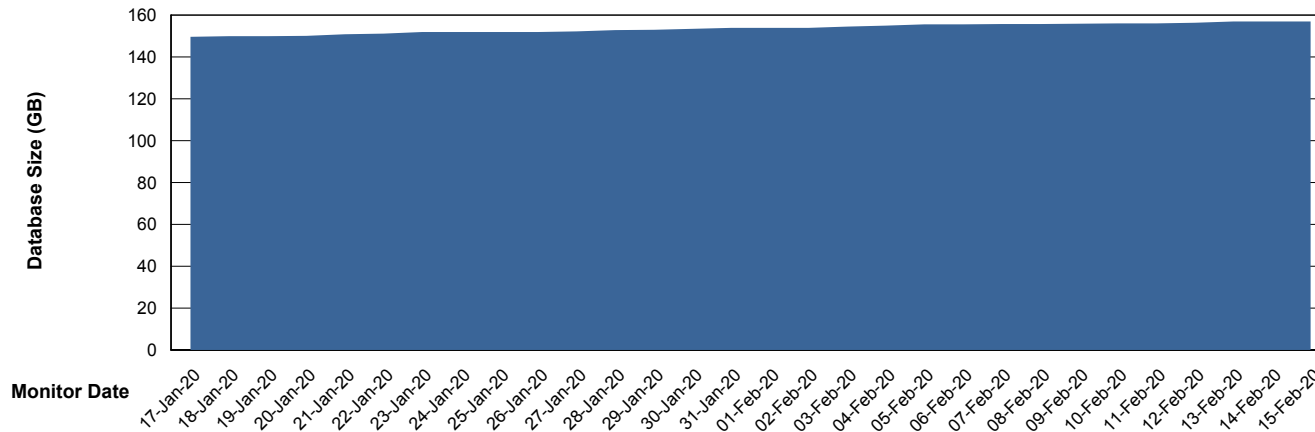

DATABASE SIZE BGGDB_Production

Database growth over last month