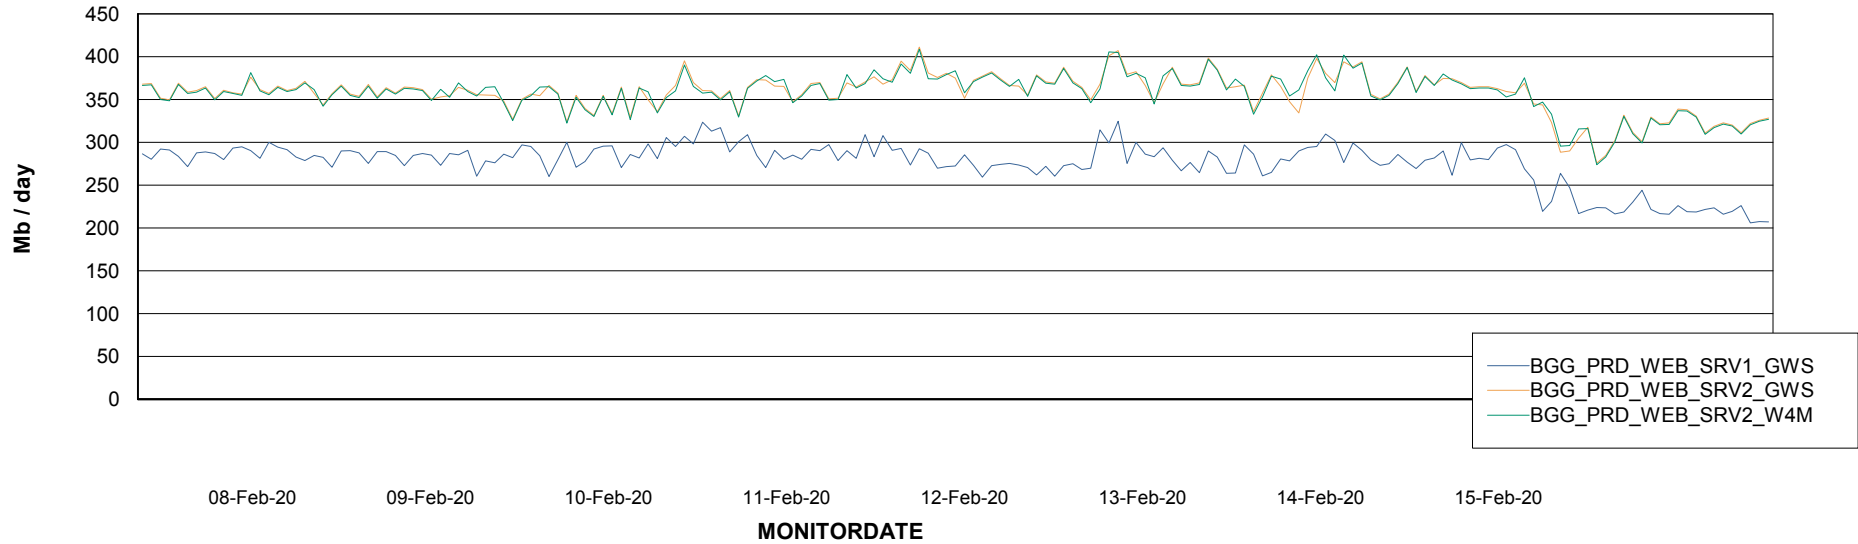

ABSSolute Web Component Services

Avg memory used per ABS Web component