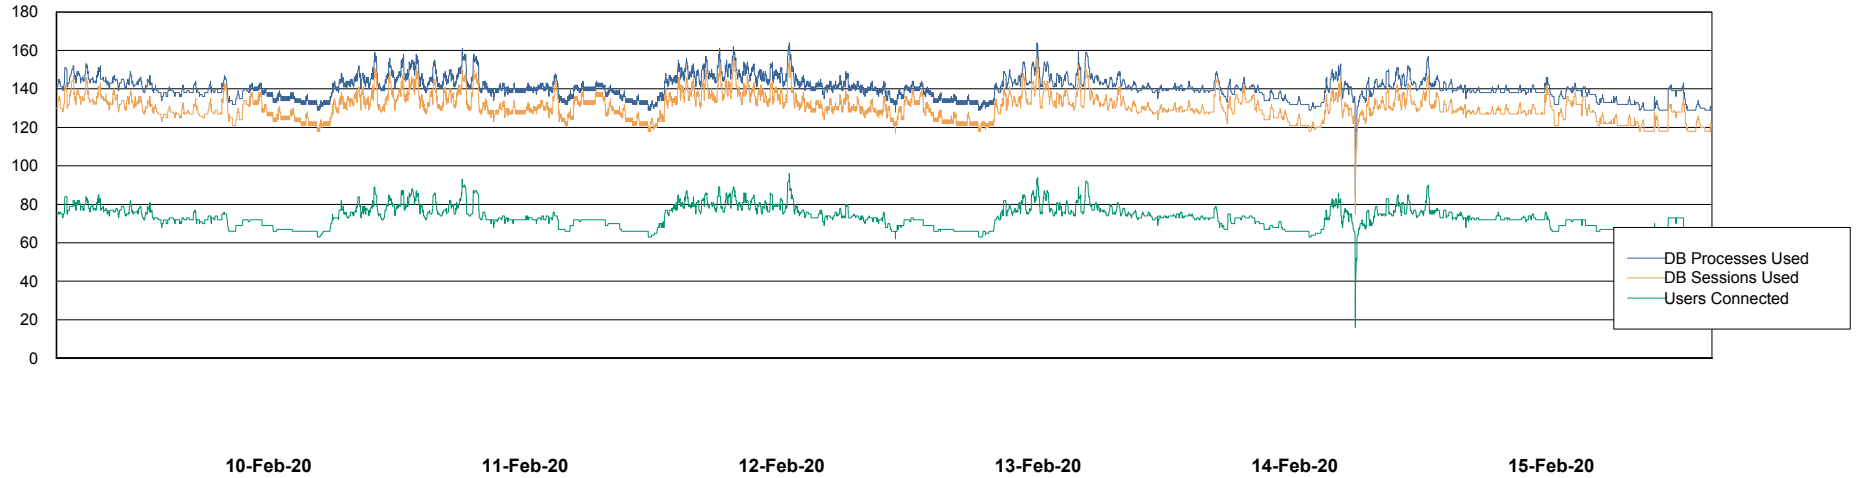

Weekly SLA Customer Report

Customer BGG_Production
Database ID 58

Database Performance BGGDB_BI

Weekly SLA Customer Report

Customer BGG_Production
Database ID 58

Database Performance BGGDB_Production

Weekly SLA Customer Report