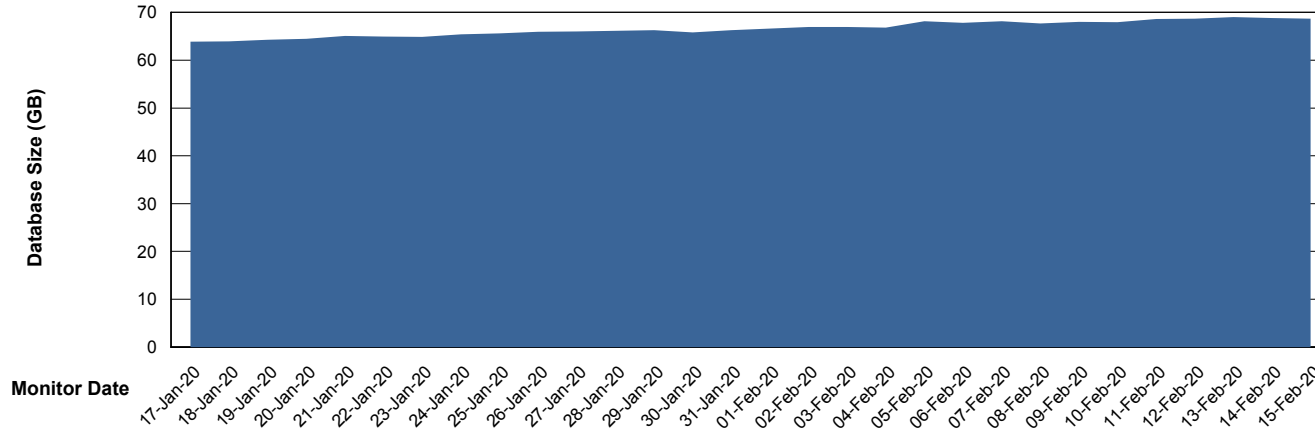

Customer BGG_Production
Database ID 58

Database Performance BGGDB_Standby

Weekly SLA Customer Report

Customer BGG_Production
Database ID 58

DATABASE SIZE BGGDB_BI

Database growth over last month

DATABASE SIZE BGGDB_Production

Database growth over last month

Weekly SLA Customer Report

Customer BGG_Production
 Database ID 58

Database Tablespace BGGDB_BI

Date	Tablespace Name	Filesize (Gb)	Usedsize (Gb)	Percentage free
15-Feb-20	ABSDATA	40	33	18
	INDX	48	35	27
14-Feb-20	ABSDATA	40	33	18
	INDX	48	35	27
13-Feb-20	ABSDATA	40	33	18
	INDX	48	35	27
12-Feb-20	ABSDATA	40	32	20
	INDX	48	34	29
11-Feb-20	ABSDATA	40	32	20
	INDX	48	34	29
10-Feb-20	ABSDATA	40	32	20
	INDX	48	34	29
09-Feb-20	ABSDATA	40	32	20
	INDX	48	34	29