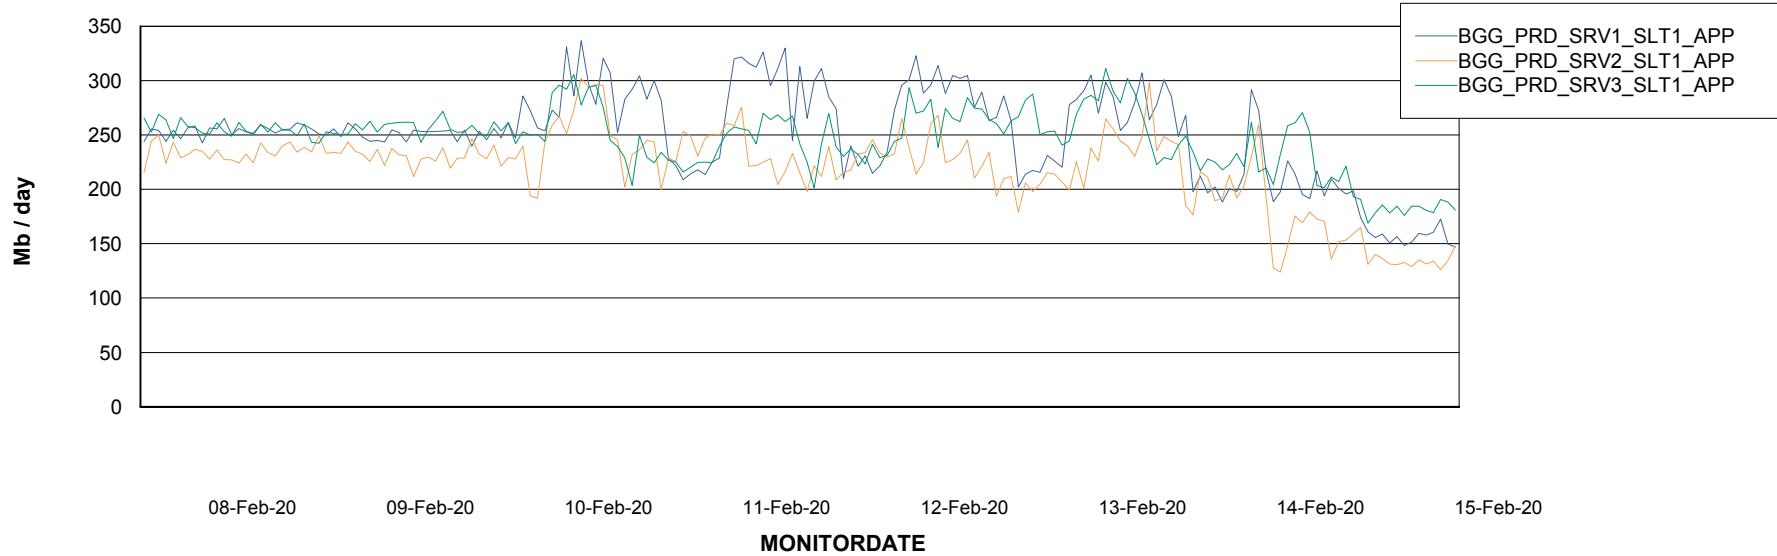

ABSSolute Application Server Services

Avg memory used per ABS Server Service