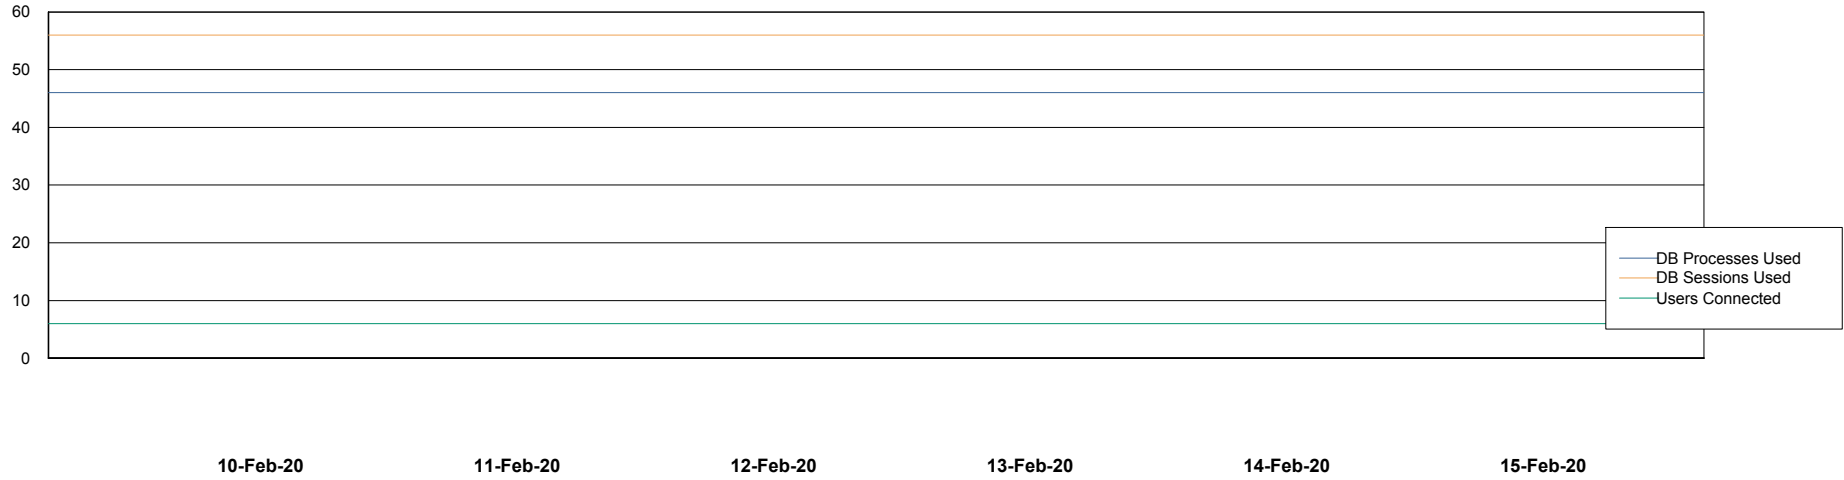

Database Performance BGGDB_Standby