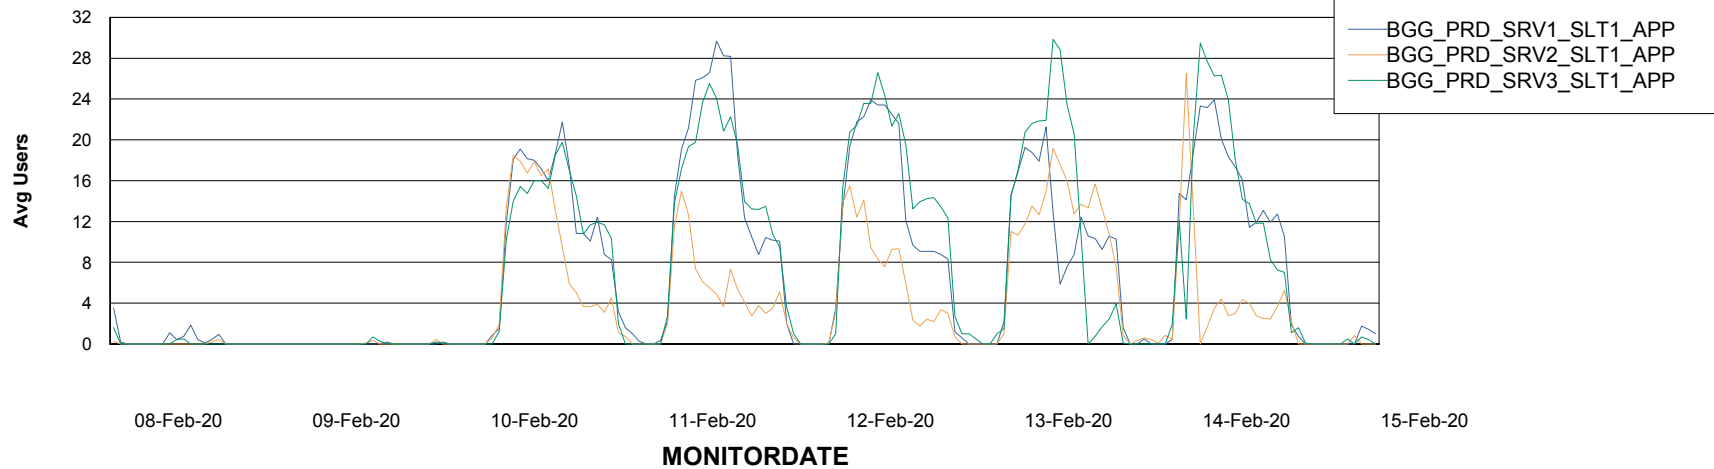

Avg users per day per ABS server