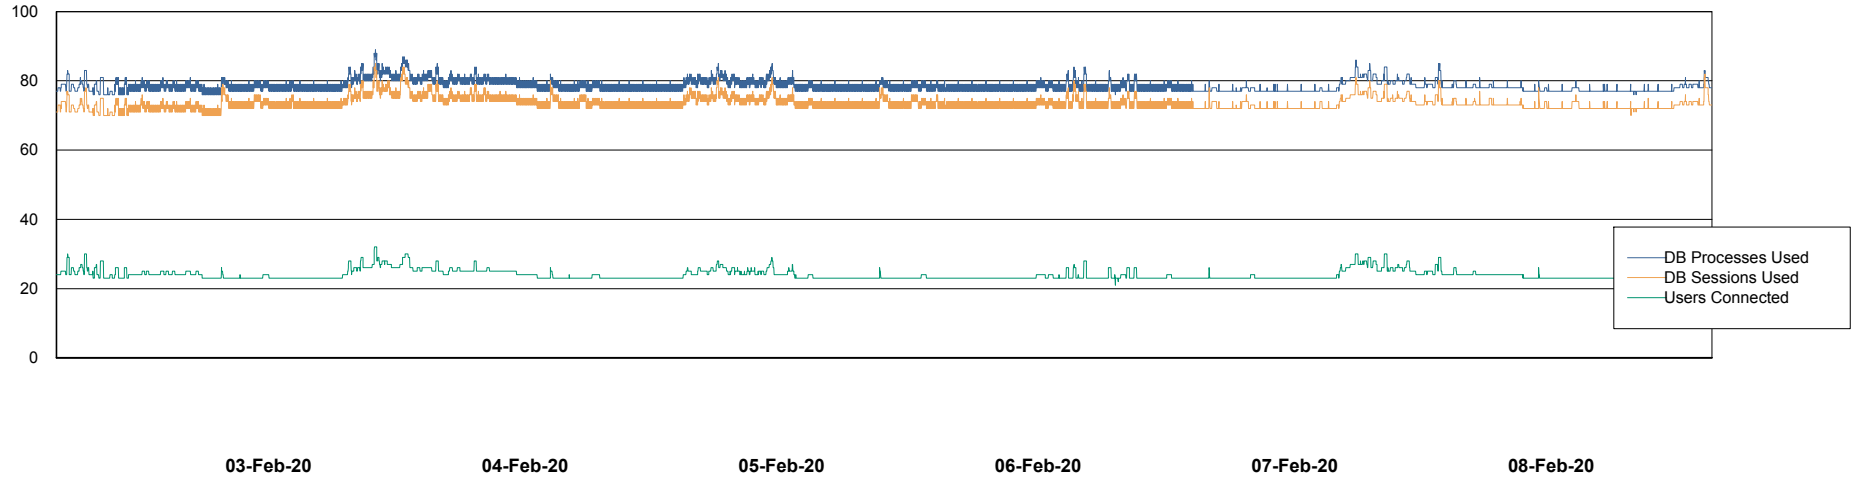

Harddisk Usage WBL_PRD_ORACLE2

	Free disk space on c: (%)	Total disk space on c: (Gb)	Free disk space on d: (%)	Total disk space on d: (Gb)	Free disk space on e: (%)	Total disk space on e: (Gb)	Free disk space on f: (%)	Total disk space on f: (Gb)
08-Feb-20	72	120	87	200	87	200	96	200
07-Feb-20	72	120	87	200	87	200	96	200
06-Feb-20	72	120	87	200	87	200	96	200
05-Feb-20	72	120	87	200	87	200	96	200
04-Feb-20	72	120	87	200	87	200	96	200
03-Feb-20	72	120	87	200	87	200	96	200
02-Feb-20	71	120	87	200	87	200	96	200

Weekly SLA Customer Report

Customer WBL_Production
Database ID 40

Database Performance WBLDB_Production

DB Processes Max 500
DB Sessions Max 772

Weekly SLA Customer Report

Customer WBL_Production
Database ID 40