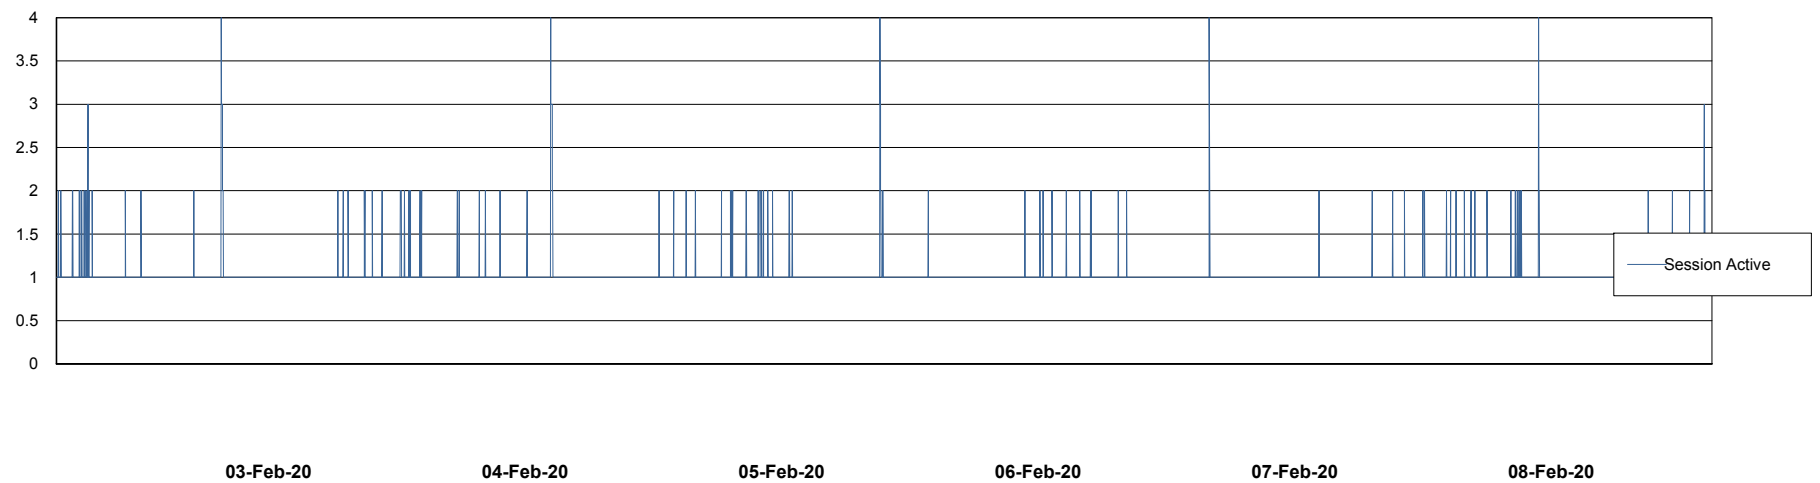

Harddisk Usage WBL_PRD_ORACLE2

	Free disk space on c: (%)	Total disk space on c: (Gb)	Free disk space on d: (%)	Total disk space on d: (Gb)	Free disk space on e: (%)	Total disk space on e: (Gb)	Free disk space on f: (%)	Total disk space on f: (Gb)
08-Feb-20	72	120	87	200	87	200	96	200
07-Feb-20	72	120	87	200	87	200	96	200
06-Feb-20	72	120	87	200	87	200	96	200
05-Feb-20	72	120	87	200	87	200	96	200
04-Feb-20	72	120	87	200	87	200	96	200
03-Feb-20	72	120	87	200	87	200	96	200
02-Feb-20	71	120	87	200	87	200	96	200

Weekly SLA Customer Report

Customer WBL_Production
Database ID 40

Database Performance WBLDB_Production

DB Processes Max 500
DB Sessions Max 772

Weekly SLA Customer Report

Customer WBL_Production
Database ID 40

Database Performance WBLDB_Standby

DB Processes Max 500
DB Sessions Max 772

Weekly SLA Customer Report

Customer WBL_Production
 Database ID 40

DATABASE SIZE WBLDB_Production

Database growth over last month

Database Tablespace WBLDB_Production

Date	Tablespace Name	Filesize (Gb)	Usedsize (Gb)	Percentage free
08-Feb-20	ABSDATA	9	7	22
	INDX	12	9	25
07-Feb-20	ABSDATA	9	7	22
	INDX	12	9	25
06-Feb-20	ABSDATA	9	7	22
	INDX	12	9	25
05-Feb-20	ABSDATA	9	7	22
	INDX	12	9	25
04-Feb-20	ABSDATA	9	7	22
	INDX	12	9	25
03-Feb-20	ABSDATA	9	7	22
	INDX	12	9	25
02-Feb-20	ABSDATA	9	7	22
	INDX	12	9	25