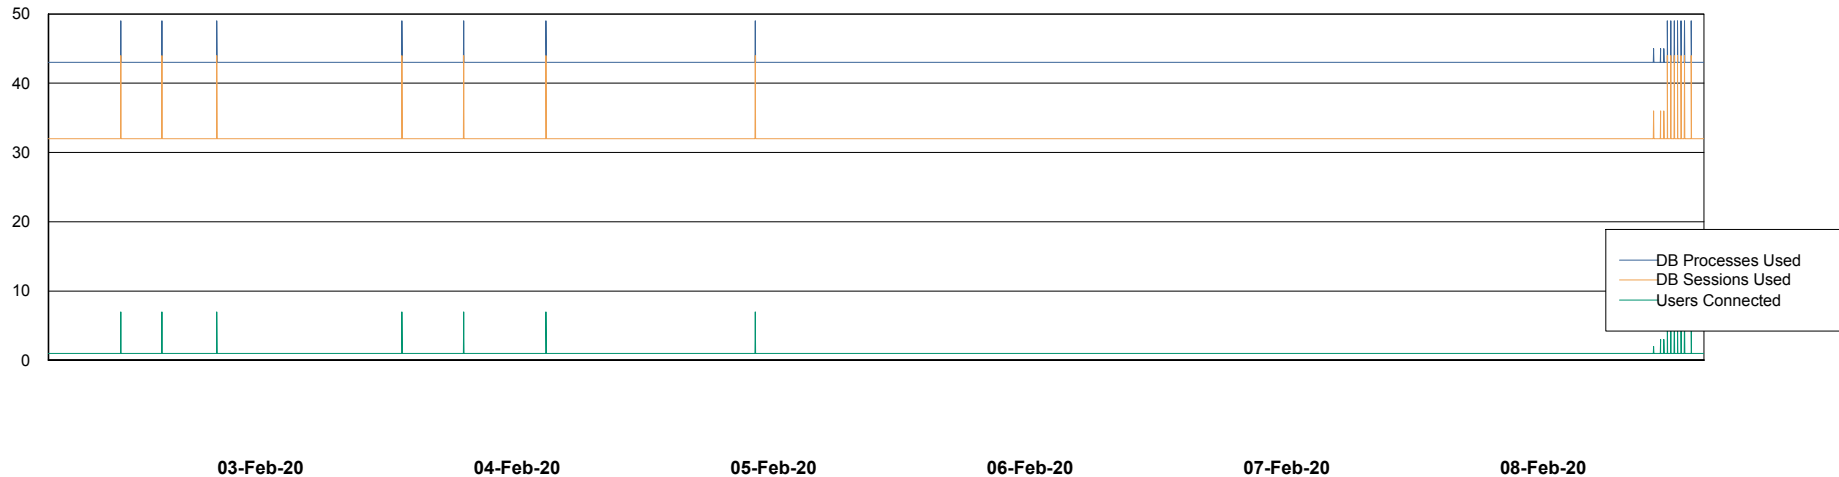

Weekly SLA Customer Report

Customer WBL_Production
Database ID 40

Database Performance WBLDB_Production

DB Processes Max 500
DB Sessions Max 772

Weekly SLA Customer Report

Customer WBL_Production
Database ID 40

Database Performance WBLDB_Standby

DB Processes Max 500
DB Sessions Max 772

Weekly SLA Customer Report

Customer WBL_Production
 Database ID 40

DATABASE SIZE WBLDB_Production

Database growth over last month

Database Tablespace WBLDB_Production

Date	Tablespace Name	Filesize (Gb)	Usedsize (Gb)	Percentage free
08-Feb-20	ABSDATA	9	7	22
	INDX	12	9	25
07-Feb-20	ABSDATA	9	7	22
	INDX	12	9	25
06-Feb-20	ABSDATA	9	7	22
	INDX	12	9	25
05-Feb-20	ABSDATA	9	7	22
	INDX	12	9	25
04-Feb-20	ABSDATA	9	7	22
	INDX	12	9	25
03-Feb-20	ABSDATA	9	7	22
	INDX	12	9	25
02-Feb-20	ABSDATA	9	7	22
	INDX	12	9	25