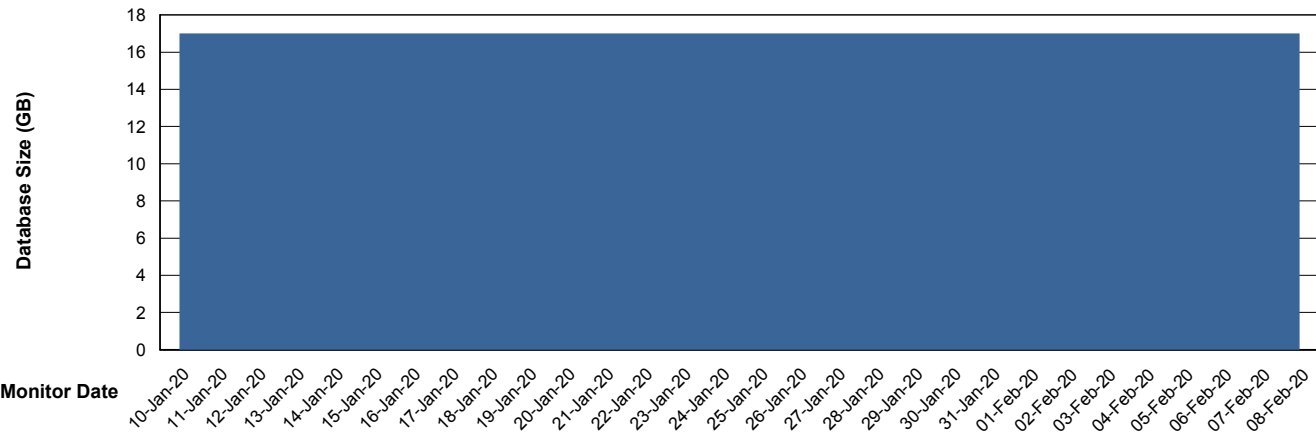

Database Performance WBLDB_Standby

DB Processes Max 500
DB Sessions Max 772

Weekly SLA Customer Report

Customer WBL_Production
 Database ID 40

DATABASE SIZE WBLDB_Production

Database growth over last month

Database Tablespace WBLDB_Production

Date	Tablespace Name	Filesize (Gb)	Usedsize (Gb)	Percentage free
08-Feb-20	ABSDATA	9	7	22
	INDX	12	9	25
07-Feb-20	ABSDATA	9	7	22
	INDX	12	9	25
06-Feb-20	ABSDATA	9	7	22
	INDX	12	9	25
05-Feb-20	ABSDATA	9	7	22
	INDX	12	9	25
04-Feb-20	ABSDATA	9	7	22
	INDX	12	9	25
03-Feb-20	ABSDATA	9	7	22
	INDX	12	9	25
02-Feb-20	ABSDATA	9	7	22
	INDX	12	9	25