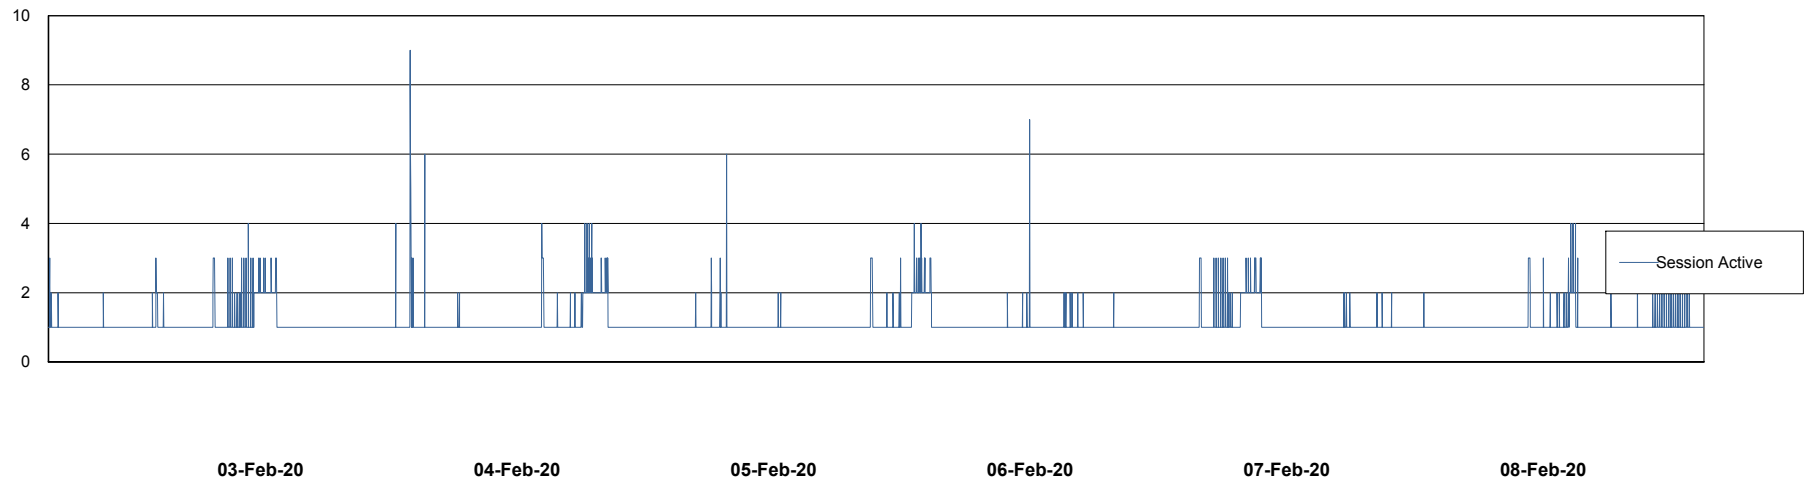

Harddisk Usage VOS_ABSWEB2

	Free disk space on / (%)	Total disk space on / (Gb)	Used disk space on / (Gb)	Total disk space on /home (Gb)	Used disk space on /home (Gb)	Free disk space on /opt (%)	Total disk space on /opt (Gb)	Used disk space on /opt (Gb)	Total disk space on /tmp (Gb)	Used disk space on /tmp (Gb)
08-Feb-20	79	50	10	50	10	79	50	10	50	10
07-Feb-20	79	50	10	50	10	79	50	10	50	10
06-Feb-20	79	50	10	50	10	79	50	10	50	10
05-Feb-20	79	50	10	50	10	79	50	10	50	10
04-Feb-20	80	50	10	50	10	80	50	10	50	10
03-Feb-20	80	50	10	50	10	80	50	10	50	10
02-Feb-20	80	50	10	50	10	80	50	10	50	10

Weekly SLA Customer Report

Customer VOS_Production
Database ID 68

Database Performance VOSBIDB_Production

DB Processes Max 300
DB Sessions Max 472

Weekly SLA Customer Report

Customer VOS_Production
Database ID 68