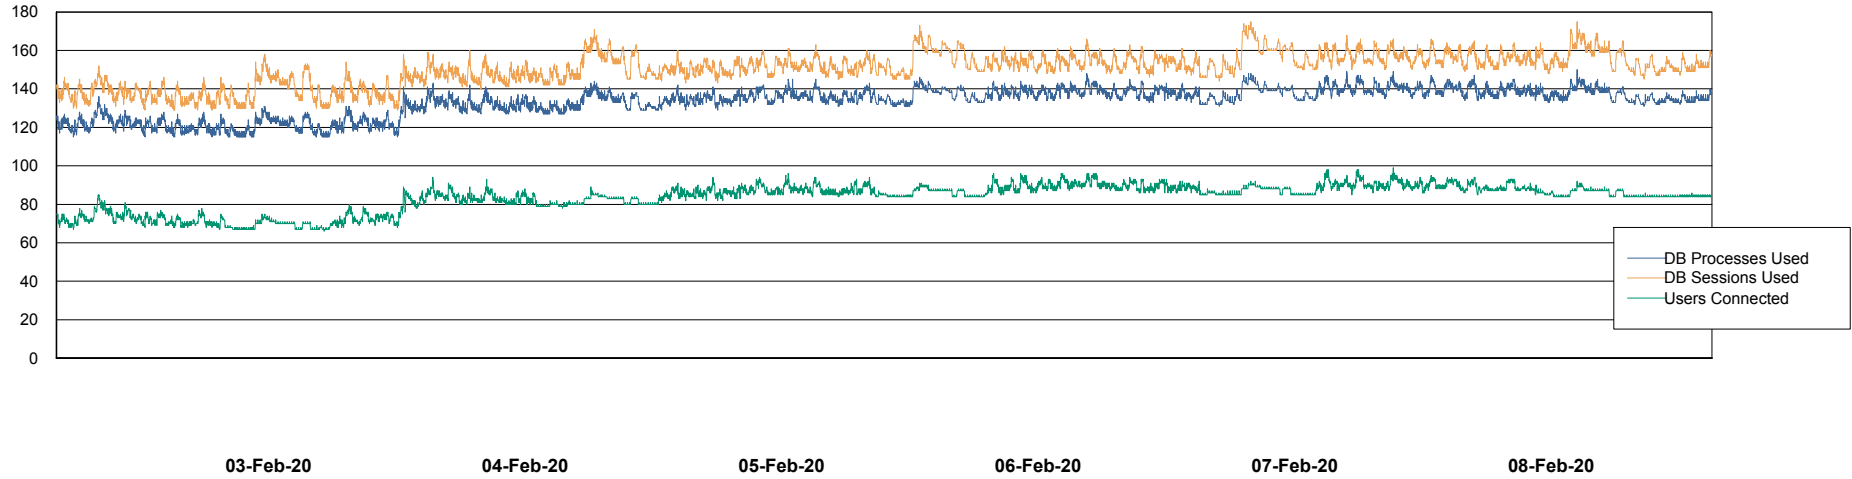

Database Performance VOSDB_Production

DB Processes Max 500
DB Sessions Max 772