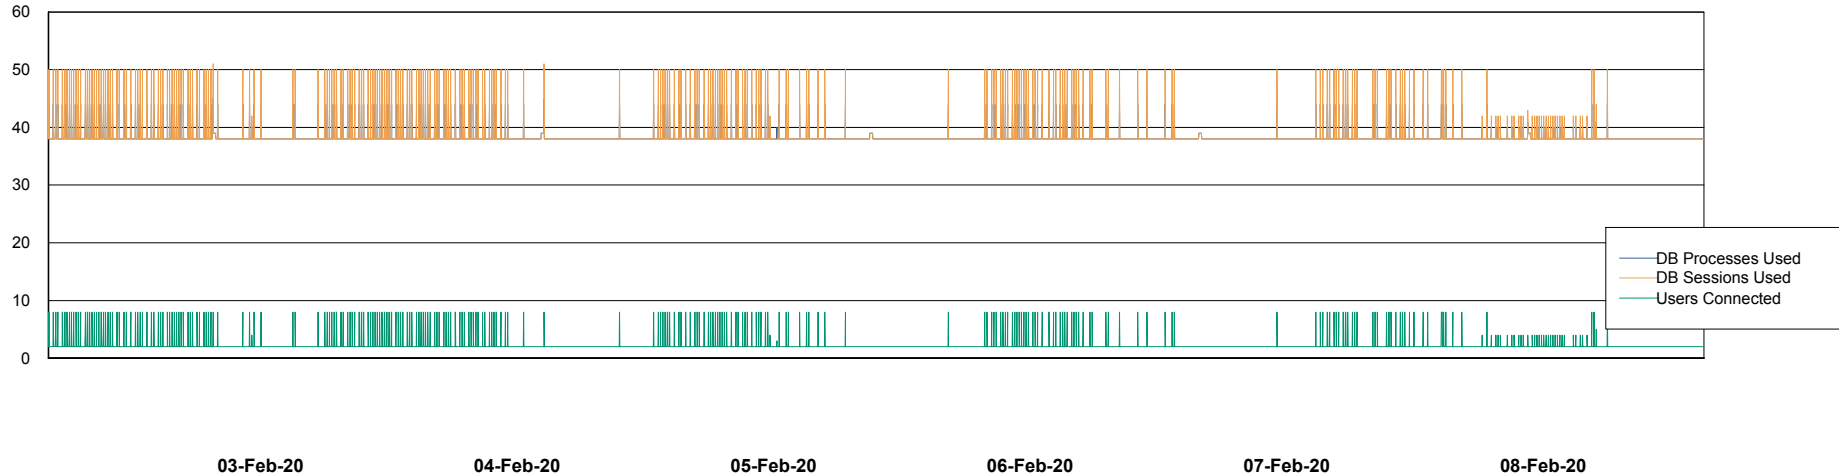

Database Performance VOSDB_Production

DB Processes Max 500
DB Sessions Max 772

Weekly SLA Customer Report

Customer VOS_Production
Database ID 68

Database Performance VOSDB_Standby

DB Processes Max 300
DB Sessions Max 472

Weekly SLA Customer Report

Customer VOS_Production
Database ID 68

DATABASE SIZE VOSBIDB_Production

Database growth over last month

DATABASE SIZE VOSDB_Production

Database growth over last month

Weekly SLA Customer Report