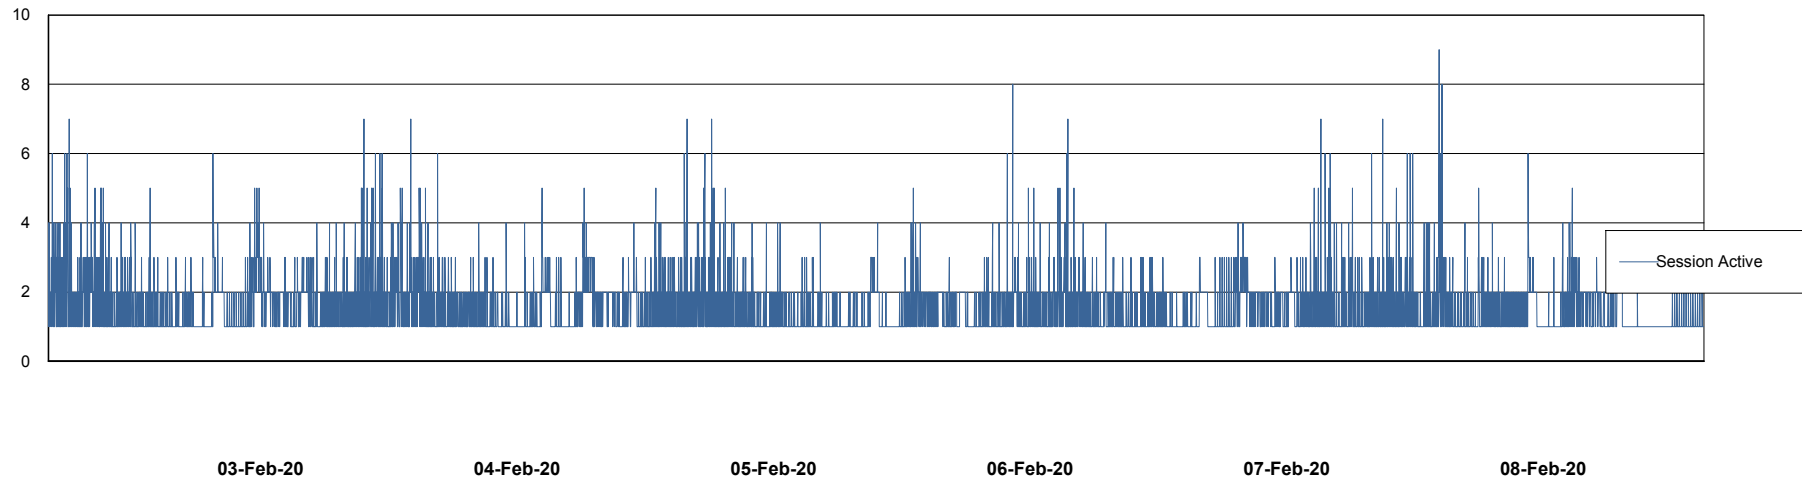

Database Performance VOSDB_Production

DB Processes Max 500
DB Sessions Max 772