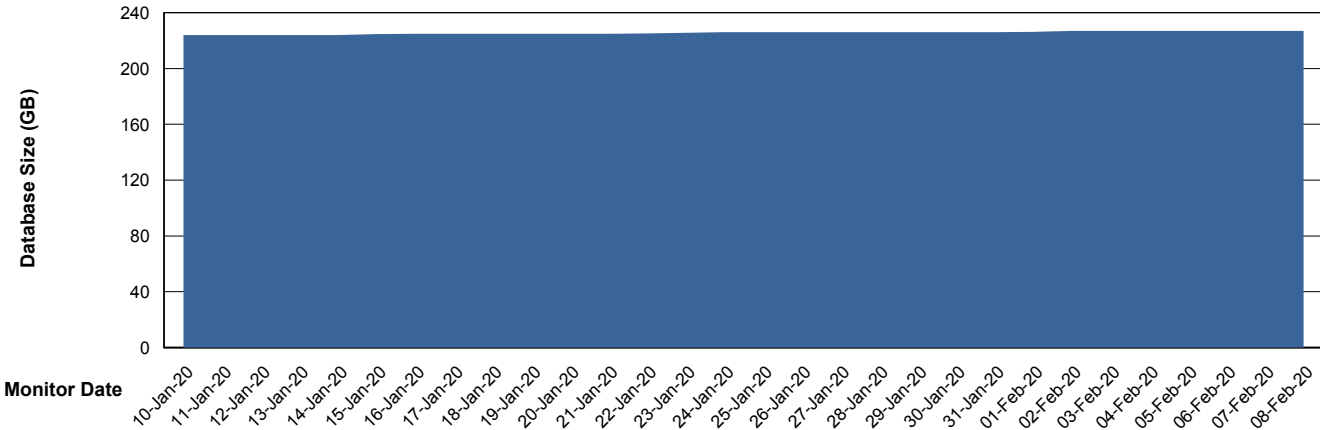

Weekly SLA Customer Report

Customer VOS_Production
Database ID 68

DATABASE SIZE VOSBIDB_Production

Database growth over last month

DATABASE SIZE VOSDB_Production

Database growth over last month

Weekly SLA Customer Report

Customer VOS_Production
Database ID 68

Database Tablespace		VOSBIDB_Production		
Date	Tablespace Name	Filesize (Gb)	Usedsize (Gb)	Percentage free
08-Feb-20	ABSDATA	70	40	43
	INDX	74	52	30
07-Feb-20	ABSDATA	70	40	43
	INDX	74	52	30
06-Feb-20	ABSDATA	70	40	43
	INDX	74	52	30
05-Feb-20	ABSDATA	70	39	44
	INDX	74	52	30
04-Feb-20	ABSDATA	70	39	44
	INDX	74	52	30
03-Feb-20	ABSDATA	70	39	44
	INDX	74	52	30
02-Feb-20	ABSDATA	70	39	44
	INDX	74	52	30