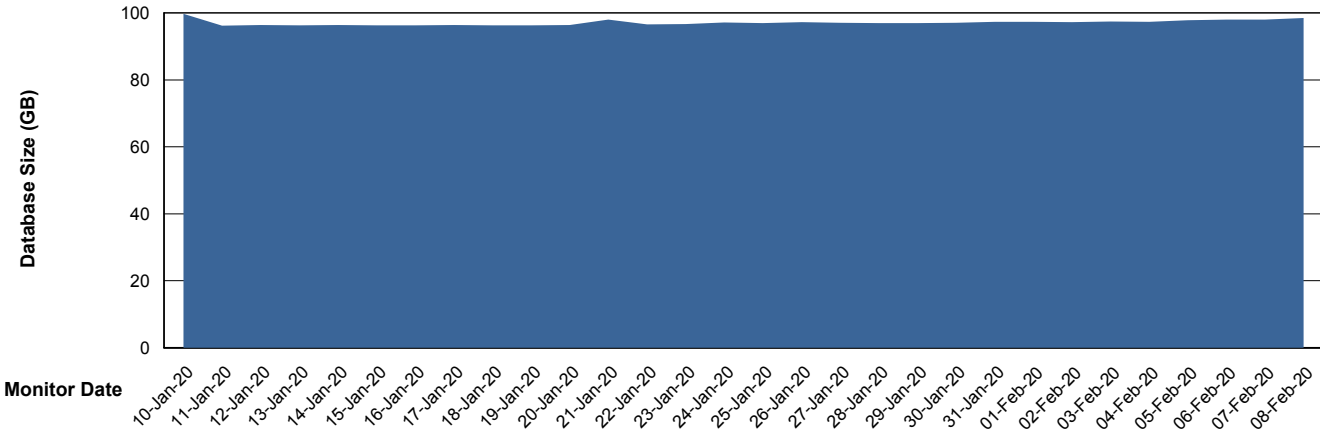

Database Performance VOSDB_Production

DB Processes Max 500
DB Sessions Max 772

Weekly SLA Customer Report

Customer VOS_Production
Database ID 68

Database Performance VOSDB_Standby

DB Processes Max 300
DB Sessions Max 472

Weekly SLA Customer Report

Customer VOS_Production
Database ID 68

DATABASE SIZE VOSBIDB_Production

Database growth over last month

DATABASE SIZE VOSDB_Production

Database growth over last month

Weekly SLA Customer Report