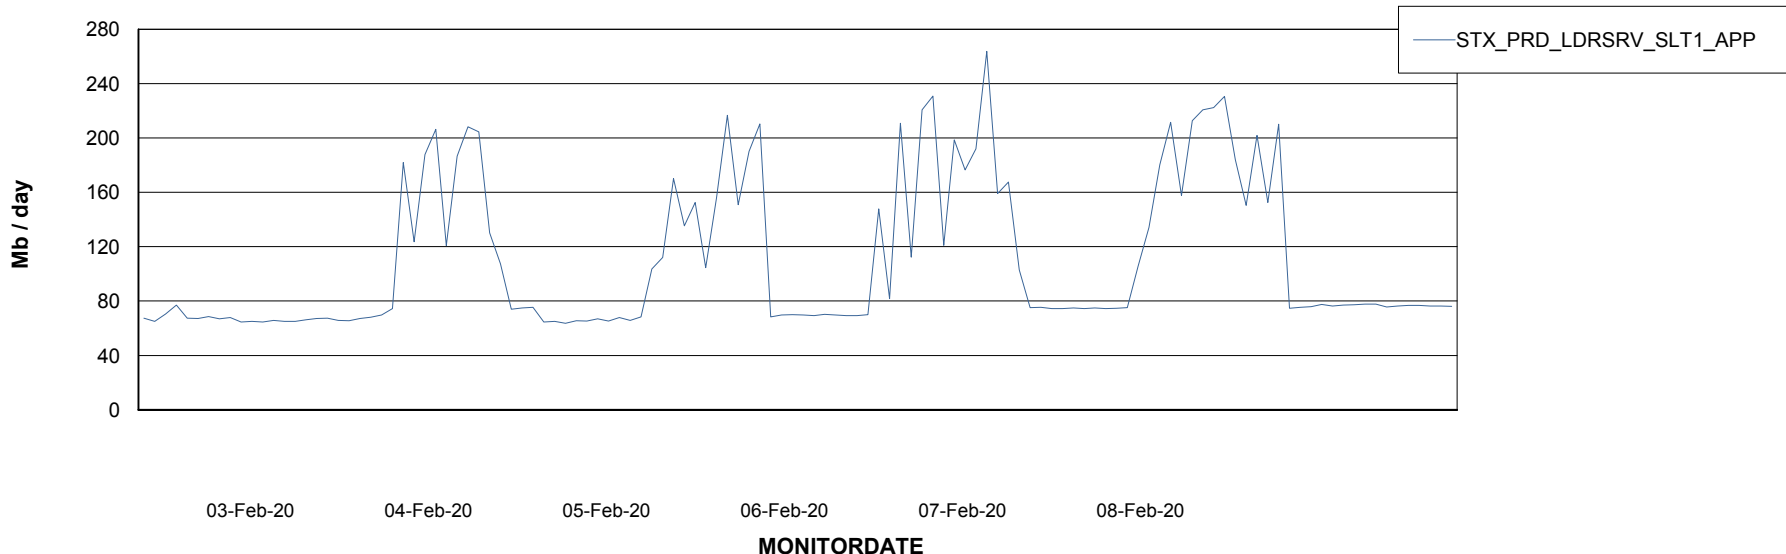

DATABASE SIZE STXDB_Production

Database growth over last month

Database Tablespace STXDB_Production

Date	Tablespace Name	Filesize (Gb)	Usedsize (Gb)	Percentage free
08-Feb-20	ABSDATA	8	6	25
	INDX	1	0	100
07-Feb-20	ABSDATA	8	6	25
	INDX	1	0	100
06-Feb-20	ABSDATA	8	6	25
	INDX	1	0	100
05-Feb-20	ABSDATA	8	6	25
	INDX	1	0	100
04-Feb-20	ABSDATA	8	6	25
	INDX	1	0	100
03-Feb-20	ABSDATA	8	6	25
	INDX	1	0	100

Weekly SLA Customer Report

Customer STX_Production
Database ID 71

ABSSolute Application Server Services

Avg memory used per ABS Server Service

Avg users per day per ABS server

Weekly SLA Customer Report

Customer STX_Production
Database ID 71