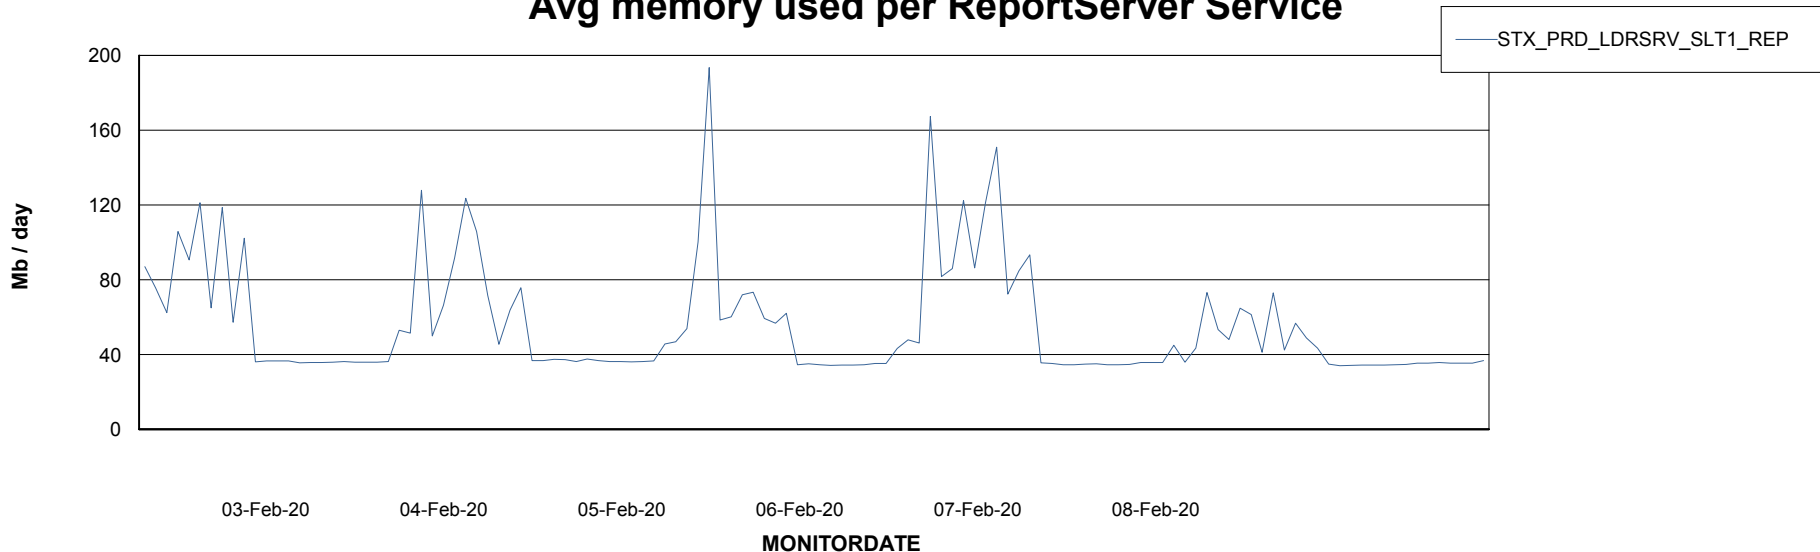

ABSSolute Application ReportServer Services

Avg memory used per ReportServer Service